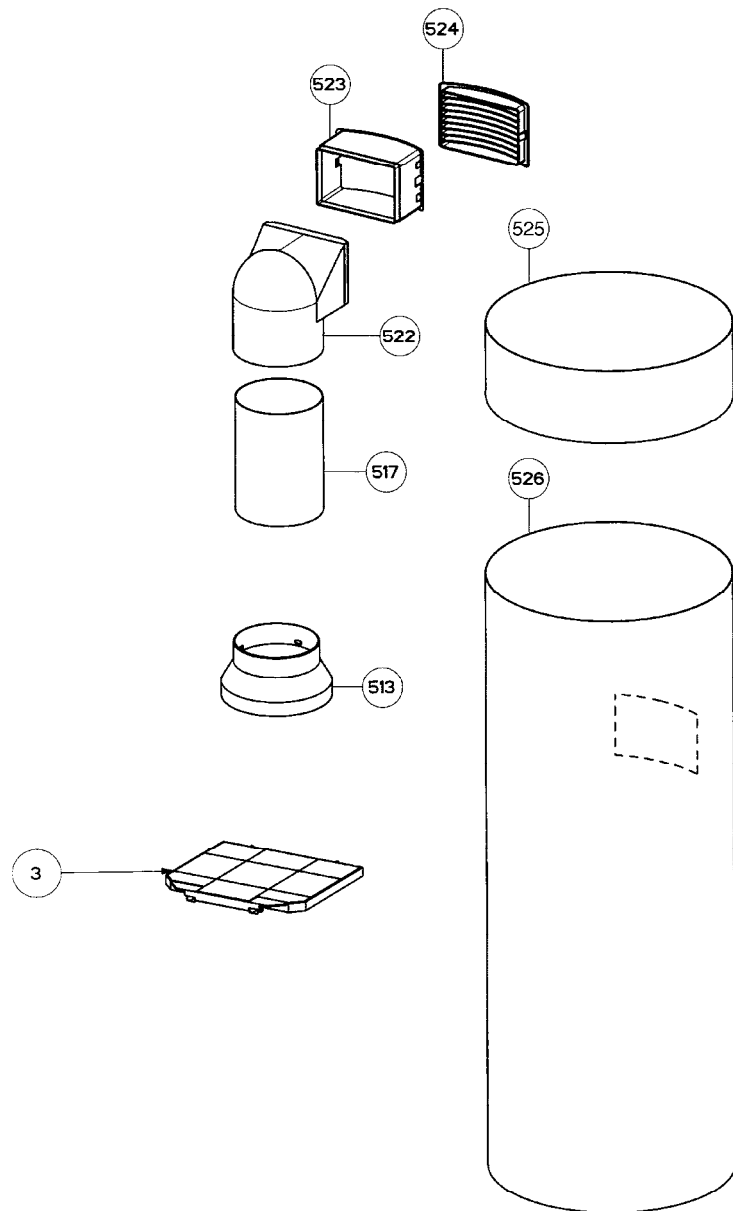

AXIA ISOLA ^{plus}
ductless components

	Model Number	630000815	630001068		
Key	Description	36 X 29 Stainless	48 X 29 Stainless	Qty Req.	In Stock
3	Charcoal Filter Kit	620000041	620000041	1	Yes
513	Flange	4120173	4120173	1	No
517	Ductless Diverter Extension Vertical	410100043	410100043	1	No
522	Ductless Diverter	4149228	4149228	1	No
523	Ductless Diverter Extension Horizontal	410100027	410100027	1	No
524	Vent Grid	410100026	410100026	1	Yes
525	Upper Chimney Ductless	440000145	440000145	1	Yes
526	Lower Chimney Ductless*	440000224	440000224	1	No
* This part not stocked separately, the ductless conversion kit must be purchased using the part # below.					
na	Ductless Conversion Kit	620000042	620000042	1 kit	Yes