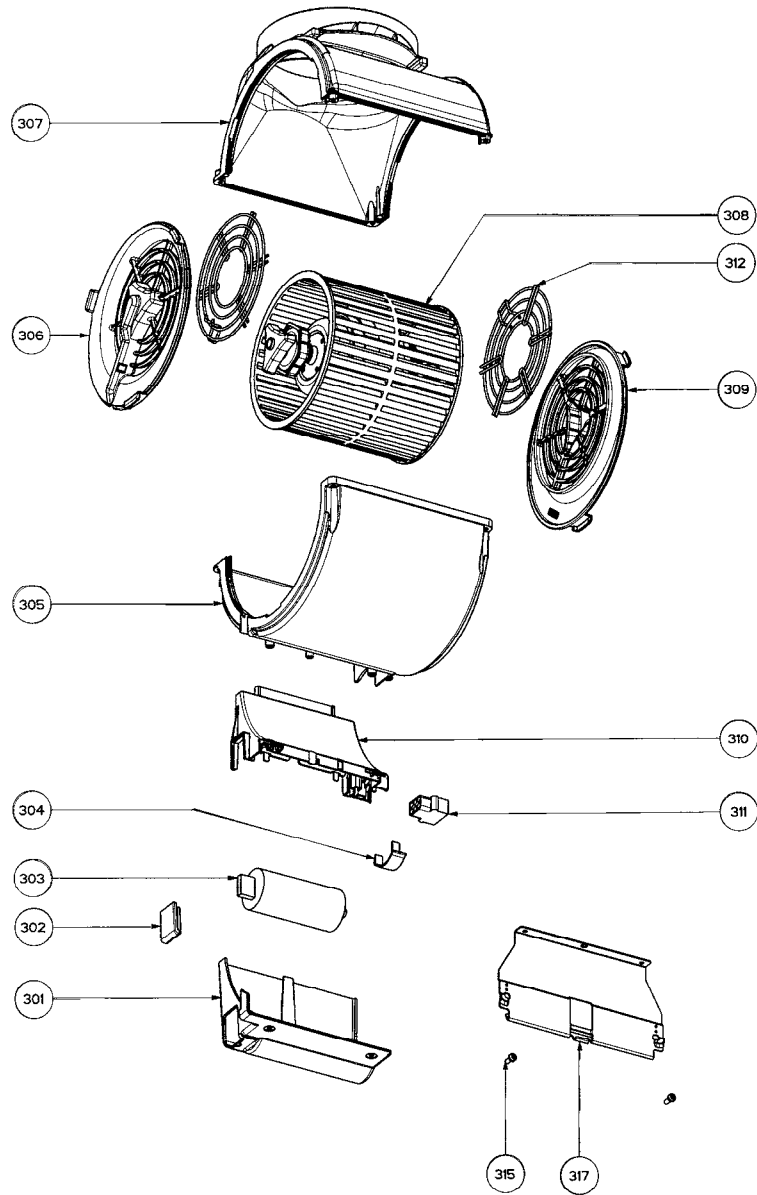

AXIA ISOLA ^{plus}
blower components

	Model Number	63000815	63001068		
Key	Description	36 X 29 Stainless	48 X 29 Stainless	Qty Req.	In Stock
300	Motor Assembly	4221791	4221791	1	No
301	Capacitor Box	4072004	4072004	1	No
302	Capacitor Box Cap	4163011	4163011	1	No
303	Capacitor	4021298	4021298	1	Yes
304	Capacitor Clamp	4163012	4163012	1	No
305	Blower Housing Lower	4072003	4072003	1	No
306	Blower Cover - Left Side	4072001	4072001	1	No
307	Blower Housing Upper	4072002	4072002	1	No
308	Motor	4000103	4000103	1	Yes
309	Blower Cover - Right Side	4072000	4072000	1	No
310	Capacitor Box Cover	4155523	4155523	1	No
311	Female Connector	4021337	4021337	1	No
312	Impeller Protection Grid	4120930	4120930	2	No
315	Screw	417000008	417000008	2	No
317	Screw	417000008	417000008	2	No
317	Blower Mounting Bracket	4469761	4469761	1	No