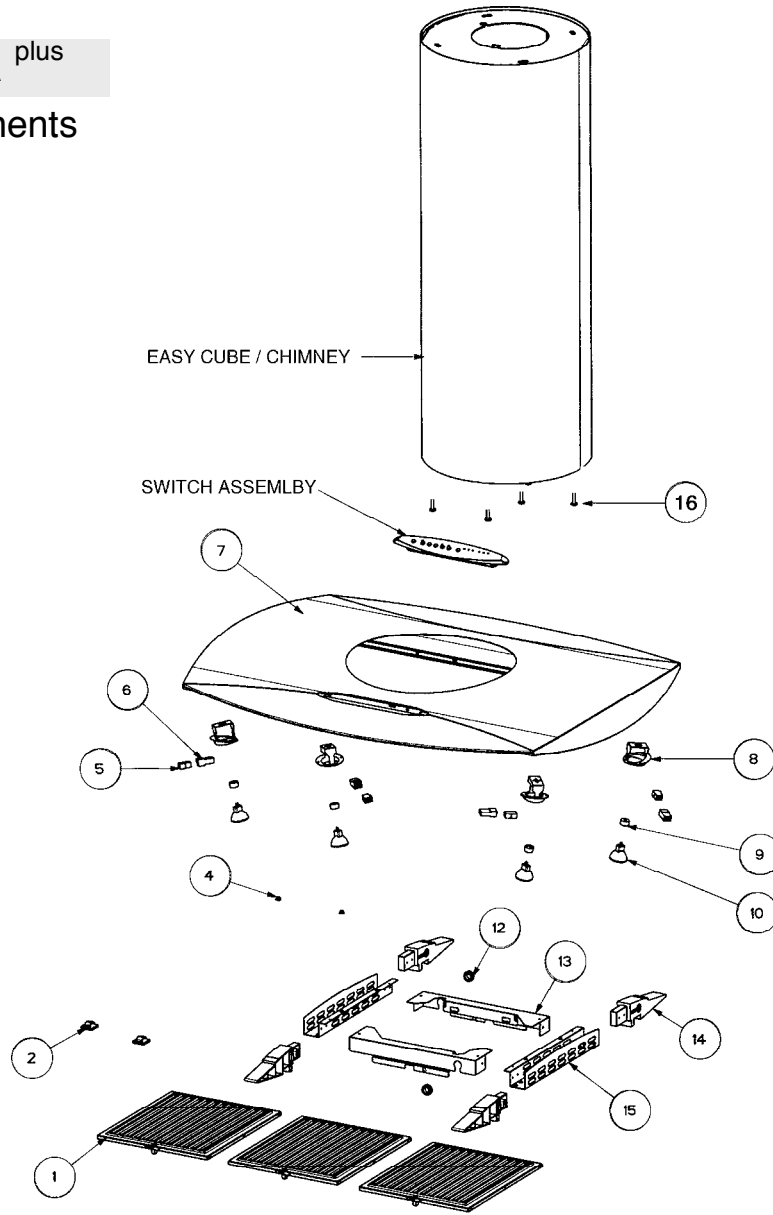

AXIA ISOLA ^{plus}
body components

	Model Number	63000815	630001068		
Key	Description	36 X 29 Stainless	48 X 29 Stainless	Qty Req.	In Stock
1	Grease Filter	4268907	4268907	36" = 3, 48" = 4	Yes
2	Cable Clamp	4117063	4117063	2	No
4	Plug	4166394	4166394	2	Yes
5	Female Connector	4021307	4021307	4	Yes
6	Male Connector	4021308	4021308	4	Yes
7	Body	42000066	420000251	1	No
8	Lamp Holder Support	4269189	4269189	4	No
9	Lamp Holder	4269362	4269362	4	Yes
10	Halogen Lamp (Long Life)	403000470	403000470	4	Yes
12	Grommet	4136216	4136216	2	No
13	Chimney Reinforcement	440000472	440000472	2	No
14	Body Reinforcement	410100078	410100078	4	No
15	Body Reinforcement	440000470	440000470	2	No
16	Screw	4174112	4174112	4	Yes