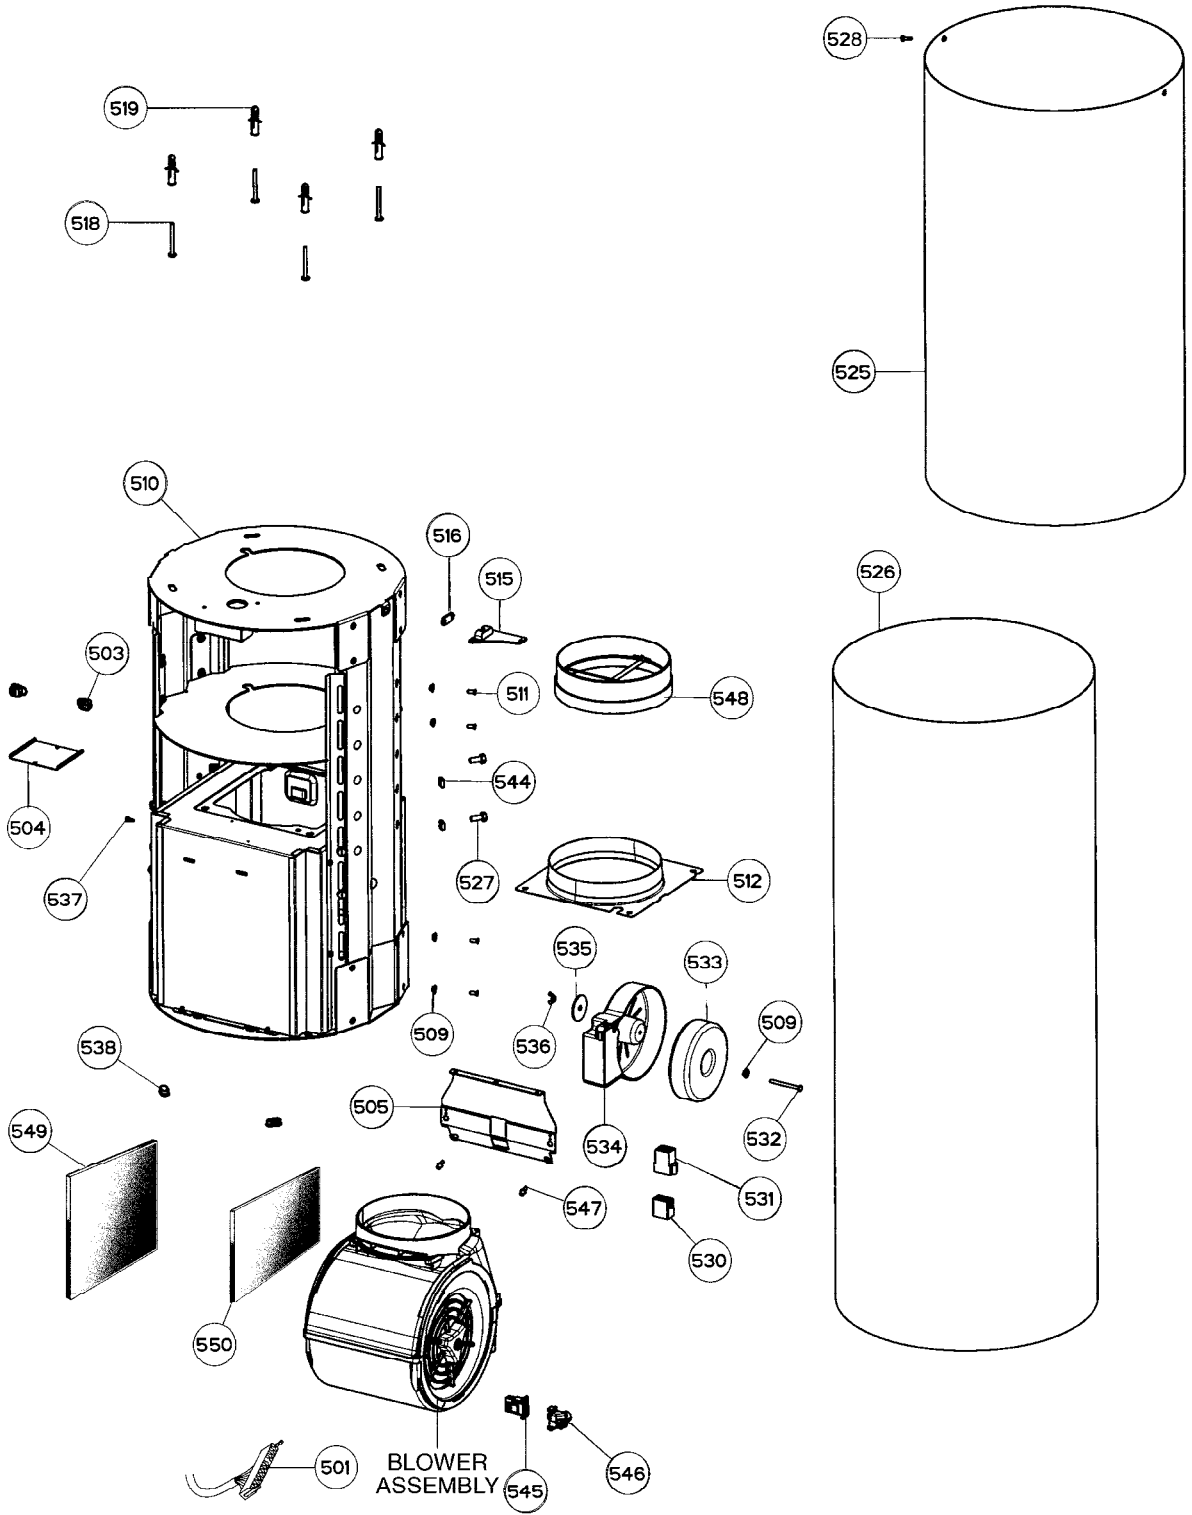

AXIA ISOLA ^{plus}

easy cube/chimney components

	Model Number	630000815	630001068		
Key	Description	36 X 29 Stainless	48 X 29 Stainless	Qty Req.	In Stock
501	Male Connection	4021317	4021317	1	No
503	Grommet	4136216	4136216	4	No
504	Field Wiring Box	4468373	4468373	1	No
505	Blower Mounting Bracket	4469761	4469761	1	No
509	Nut	4109524	4109524	25	Yes
510	Support Structure	420000124	420000124	1	No
511	Screw	4174321	4174321	25	No
512	Vent Collar Plate	4470191	4470191	1	No
515	Cable Clamp Cover	4109168	4109168	1	No
516	Cable Clamp	4161633	4161633	1	Yes
518	Screw	4174671	4174671	4	Yes
519	Fischer	4161691	4161691	4	No
525	Upper Chimney Cover	440000143	440000143	1	Yes
526	Lower Chimney Cover	440000229	440000229	1	Yes
527	Screw	4174388	4174388	8	No
528	Screw	4174170	4174170	2	Yes
530	Female Connector	4021304	4021304	1	Yes
531	Male Connector	4021306	4021306	1	Yes
532	Screw	4174573	4174573	1	Yes
533	Transformer	4021830	4021830	1	Yes
534	Transformer Housing	410100080	410100080	1	Yes
535	Washer	417000003	417000003	1	Yes
536	Nut	417000002	417000002	1	Yes
537	Pin	4141337	4141337	1	No
538	Cable Clamp	4136202	4136202	4	No
544	Nut	4109653	4109653	12	No
545	Male Connection	4021335	4021335	1	Yes
546	Switch Cable Holder	4117067	4117067	1	Yes
547	Screw	417000008	417000008	2	No
548	Damper	4269400	4269400	1	Yes
549	Silent Kit Left	415000009	415000009	1	Yes
550	Silent Kit Right	415000008	415000008	1	Yes