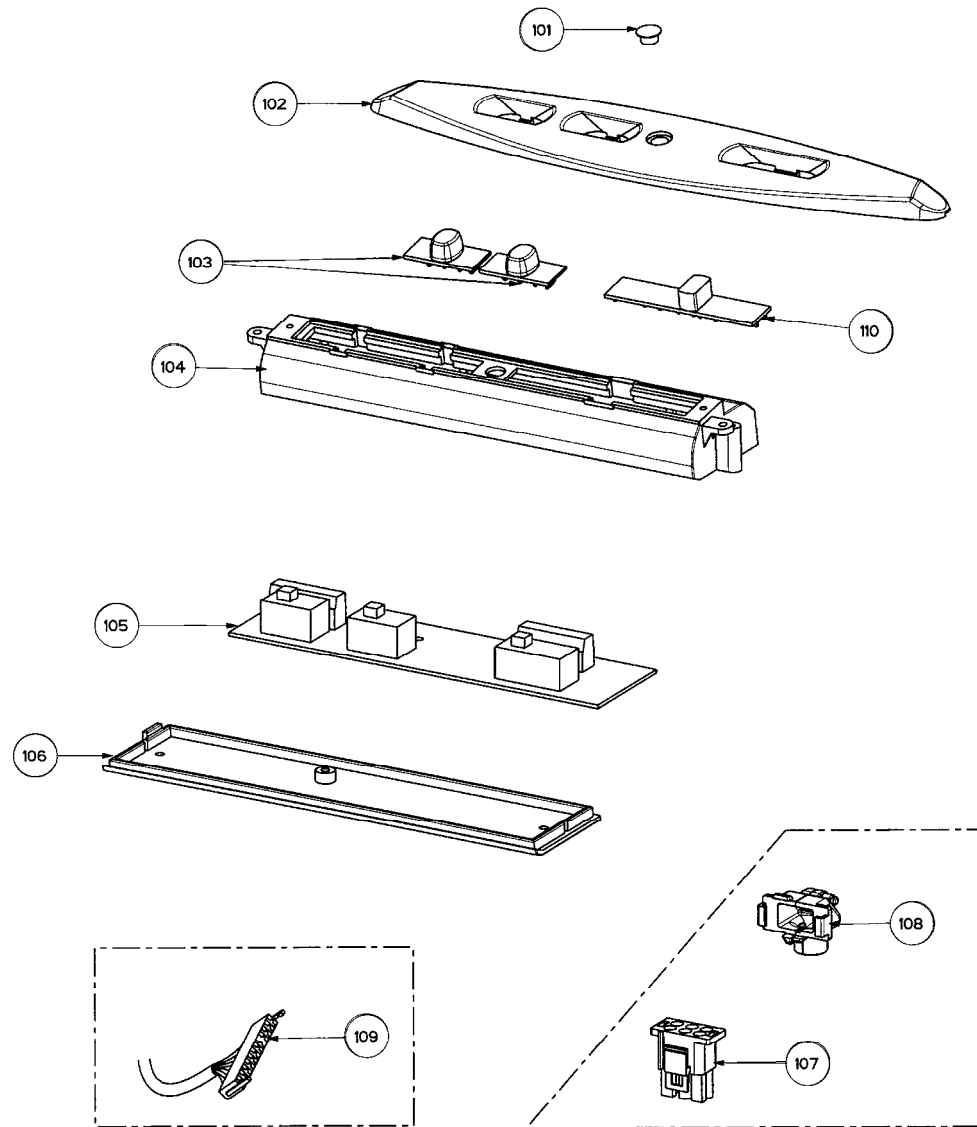

AXIA ISOLA ^{plus}
blower components

	Model Number	63000815	63001068		
Key	Description	36 X 29 Stainless	48 X 29 Stainless	Qty Req.	In Stock
300	Motor Assembly	4221791	4221791	1	No
301	Capacitor Box	4072004	4072004	1	No
302	Capacitor Box Cap	4163011	4163011	1	No
303	Capacitor	4021298	4021298	1	Yes
304	Capacitor Clamp	4163012	4163012	1	No
305	Blower Housing Lower	4072003	4072003	1	No
306	Blower Cover - Left Side	4072001	4072001	1	No
307	Blower Housing Upper	4072002	4072002	1	No
308	Motor	4000103	4000103	1	Yes
309	Blower Cover - Right Side	4072000	4072000	1	No
310	Capacitor Box Cover	4155523	4155523	1	No
311	Female Connector	4021337	4021337	1	No
312	Impeller Protection Grid	4120930	4120930	2	No
315	Screw	417000008	417000008	2	No
317	Screw	417000008	417000008	2	No
317	Blower Mounting Bracket	4469761	4469761	1	No

AXIA ISOLA ^{plus}

switch components

	Model Number	630000815	630001068		
Key	Description	36 X 29 Stainless	48 X 29 Stainless	Qty Req.	In Stock
100	Assembled Switch	427000062	427000062	1	No
101	Red Lamp Cover	4021515	4021515	1	Yes
102	Switch Box Faceplate	4276072	4276072	1	Yes
103	On/Off Button	4022694	4022694	2	Yes
104	Switch Box	4155517	4155517	1	Yes
105	Switch Board	403000116	403000116	1	Yes
106	Switch Box Cover	4109175	4109175	1	Yes
107	Male Connection	4021335	4021335	1	Yes
108	Switch Cable Holder	4117067	4117067	1	Yes
109	Female Connection	4021318	4021318	1	No
110	Motor Speed Button	4022901	4022901	1	Yes