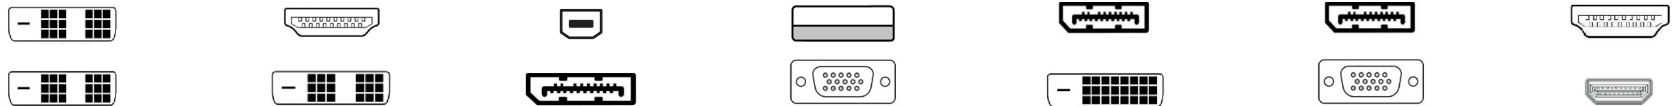

Fujitsu	DVI-D to DVI-D Cable	HDMI to DVI-D Cable	Mini-DP to DP 1.4 Cable	USB to Serial Adapter Cable	DisplayPort to DVI Cable	DisplayPort to VGA Adapter	Micro HDMI to HDMI Cable
Length	1.8 m	1.8 m	2.2 m	0.85 m	0.4 m	0.18 m	2.0 m
Color	Black	Black	black	Black	Black	Black	Black
Specification	165 MHz	HDMI version 1.3	DisplayPort 1.4	USB 1.1 or higher	DVI-D (Dual Link)	DisplayPort 1.2a	-
Interface	male / male	male / male	male / male	male / male	male / female	male / female	male / male

Order information							
Order code	S26391-F6055-L240	S26391-F6055-L250	S26391-F6055-L222 (1 piece) S26391-F6055-L221 (20 pieces)	S26391-F6055-L570	S26391-F6055-L270 S26391-F6055-L271 (20 pieces)	S26391-F6055-L280 S26391-F6055-L281 (100 pieces)	S26391-F6055-L231