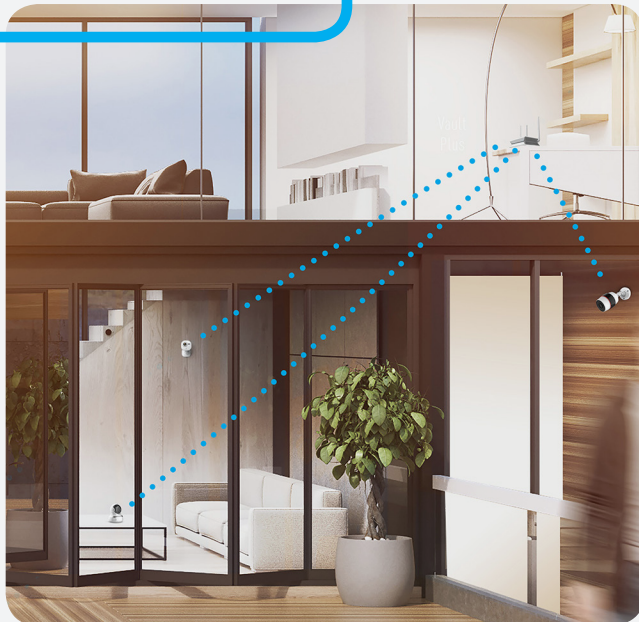

Easy-to-use app

Crisp lay-out, user-friendly
features

ABOUT EZVIZ

EZVIZ helps you to app your life. Right from the palm of your hand, you connect visually to your home or your work. Welcome to the smart home and business!

WORKS WITH WIRED CAMERAS

If you have wired EZVIZ cameras, plug them into one of the 4 built-in network interfaces.

FEATURES

PLAY BACK, WHENEVER AND WHEREVER YOU WANT

Play back video via the app on your mobile or via your PC. You enjoy complete control.

ONE APP DOES ALL THE WORK

With the easy-to-use EZVIZ iOS or Android app, you can view up to four live video streams at the same time. If you want to connect other EZVIZ security devices, such as cameras, sensors, or recorders, you just add them and start using them, all from one and the same app. Its clean layout makes it easy to find all your cameras, change settings and see what's happening with just a few taps.

WIDE COVERAGE

The Vault Plus has a wireless range of up to 100 metres and can go through maximum 3 walls.

EASILY SET UP

Just press the One-Touch button on the Vault Plus and the WPS button on your mobile phone or pc, and the connection will be set up.