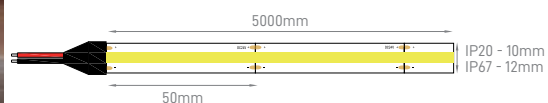

15W COB PRO 480LED/M 24V

POWER	COLOR TEMPERATURE	TOTAL LUMINOUS		IP	LED	VOLTAGE	LED/MT	WIDTH	LENGHT	CUTTING SEGMENT	SKU
		FLUX (±5%)									
15W	2700K	1380lm/m		IP20	COB	24V	480 LED/m	10mm	5m	50mm	ILAR-01401
	4000K	1455lm/m									ILAR-01402
	6000K	1530lm/m									ILAR-01403
	2700K	1311lm/m		IP67				ILAR-01404			
	4000K	1382lm/m						ILAR-01405			
	6000K	1453lm/m						ILAR-02508