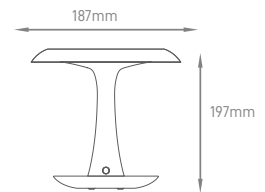

Dual charging mode
Solar & USB

POWER	COLOR TEMPERATURE	TOTAL LUMINOUS FLUX (±5%)	IP	SOLAR PANEL	BATTERY	DISCHARGING TIMER	BODY MATERIAL	SIZE	COLOR	SKU
2.5W	4000K	500lm	IP44	Monocrystalline Silicon 1.5W	Li-ion Battery 3.7V, 2000mAh, 7.4WH	24H	ABS+PC	Ø187x197mm	White	ILAR-02296