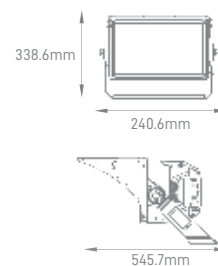

ARENA

POWER	COLOR TEMPERATURE	TOTAL LUMINOUS FLUX (±5%)	IP	VOLTAGE	SIZE	MOUNTING TYPE	BODY MATERIAL	COLOR	SKU
300W-2400W CONFIGURABLE	2200K/3000K/4000K/ 5000K/5700K/RGB	45000lm-360000lm	IP66	100-240V	Multiple	Bracket/Pole Mounting	Die Cast Aluminium	Grey	On-request