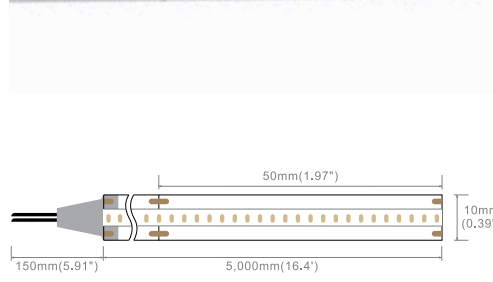

CSP CCT TUNABLE 24V

POWER	COLOR TEMPERATURE	TOTAL LUMINOUS FLUX (±5%)	IP	LED	VOLTAGE	LED/MT	WIDTH	LENGHT	CUTTING SEGMENT	SKU
19W	2700K-6000K	1750lm/m	IP20 IP67	CSP	24V	640 LED/w	10mm	5m	50mm	ILAR-01686
						92 LED/w				ILAR-01687