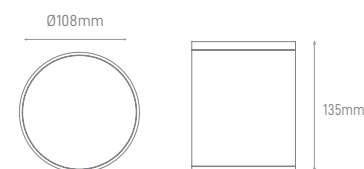

ASPEN

POWER	TYPE OF BULB	IP	VOLTAGE	SIZE	MOUNTING TYPE	BODY MATERIAL	COLOR	SKU
MAX 75W	PAR30	IP65	AC100-240V	Ø108x135mm	Surface	Die-casting aluminium, Extruded aluminum profiles, Clear tempered glass	Grey	ILAR-00809

*Lamps not included.