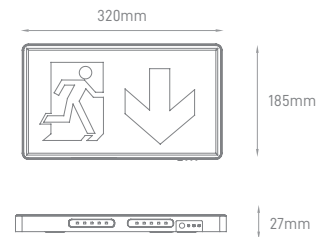

DUOLUX PERMANENT / NO PERMANENT

POWER	TOTAL LUMINOUS FLUX (±5%)	BATTERIES	EMERGENCY TIME	IP	VOLTAGE	SIZE	MOUNTING TYPE	BODY MATERIAL	COLOR	SKU
3W	40-70lm	3.7V 1500mAh Li-ion battery	3 Hours	IP20	200-240V	320x185x27mm	Surface	Polycarbonate Case	White	ILEM-00066