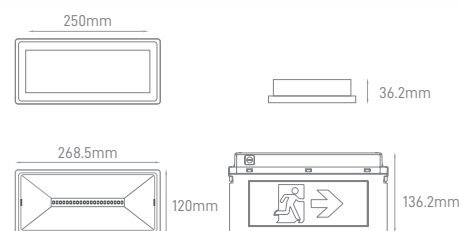

SAFELUX PERMANENT / NO PERMANENT WITH REMOTE

POWER	TOTAL LUMINOUS		EMERGENCY			VOLTAGE	SIZE	MOUNTING		BODY MATERIAL	COLOR	SKU
	TEMPERATURE	FLUX (±5%)	BATTERIES	TIME	IP			TYPE				
3.8W	4000K	200lm	3.6V 1500mAh NI-MH	3 Hours	IP65	220-240V	268.5x120x36.2mm	Recessed /	Polycarbonate Diffuser & ABS Housing	White	ILEM-00049	
	6000K							Surface			ILEM-00034	

DESCRIPTION
Bandeira Acrílica
Edge-lit exit
Placa de Señalización / 267x100x10mm

SKU
ILEM-00035

DESCRIPTION
Opal Diffuser
Difusor Opalino

SKU
ILEM-00040

DESCRIPTION
Recessed Kit
Kit de Encastrar

SKU
ILEM-00043

DESCRIPTION
Protection Grid
Grelha de Proteção / 326x80x156mm

SKU
ILEM-00036

DESCRIPTION
Pitograma
Translúcido

SKU
ILEM-00045