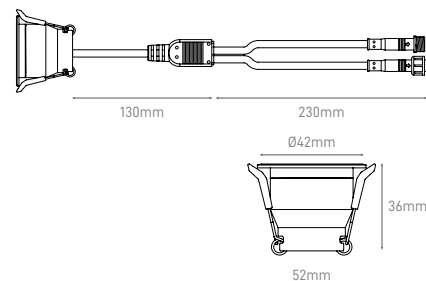

SPOTLIGHT SL2

POWER	COLOR TEMPERATURE	TOTAL LUMINOUS FLUX (±5%)	BEAM ANGLE	IP	VOLTAGE	SIZE	CUT-OUT	MOUNTING TYPE	BODY MATERIAL	COLOR	SKU
3W	CCT 2700K-6500K RGB RGBW	154lm	36°	IP66	DC12V	Ø42x36mm	Ø33-36mm	Inground/ Recessed	Aluminium	Grey	ILAR-01731 ILAR-01732 ILAR-01733

Accessories:

- ILAR-01874 - Cabo de Alimentação para ILAR-01731 (CCT)
- ILAR-01875 - Cabo Extensor para ILAR-01731 (CCT)
- ILAR-01876 - Cabo de Alimentação para ILAR-01732 (RGB)
- ILAR-01877 - Cabo Extensor para ILAR-01732 (RGB)
- ILAR-01878 - Cabo de Alimentação para ILAR-01733 (RGBW)
- ILAR-01879 - Cabo Extensor para ILAR-01733 (RGBW)