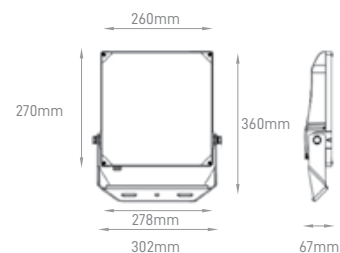

MASTER PRO

POWER	COLOR TEMPERATURE	TOTAL LUMINOUS		IP	VOLTAGE	SIZE	MOUNTING TYPE	BODY MATERIAL	COLOR	SKU
		FLUX (±5%)	BEAM ANGLE							
50W	5000K	7500lm	Assymetrical	IP66	220-240V	268x228x52mm	Bracket Mounting	Die Cast Aluminium	Black	ILAR-01218
100W		15000lm				315x270x60mm				ILAR-01219
150W		22500lm				360x302x68mm				ILAR-00983
200W		30000lm				399x343x71mm				ILAR-00984
300W		45000lm				470x406x80mm				ILAR-00985
50W-500W CONFIGURABLE	3000K/4000K/5000K	7500lm-77500lm	Multiple			Multiple		Multiple	On-request