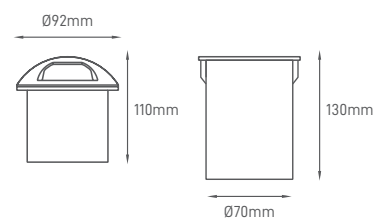

KARI

POWER	TYPE OF BULB	IP	VOLTAGE	SIZE	CUT-OUT	MOUNTING TYPE	BODY MATERIAL	COLOR	SKU
MAX 35W	1x GU10	IP67	AC100-240V	Ø92x110mm	130xØ70mm	Inground	Clear tempered glass, Solid aluminium profiles	Grey	ILAR-01167

*Lamps not included.