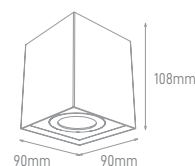

VIGG

POWER	COLOR TEMPERATURE	TOTAL LUMINOUS FLUX (±5%)	BEAM ANGLE	IP	VOLTAGE	SIZE	MOUNTING TYPE	BODY MATERIAL	COLOR	SKU
10W	2700K	1090lm	60°	IP54	200-240V	90x90x108mm	Surface Mounted	Aluminium	White RAL9016	ILAR-00998
	4000K								Black RAL9005	ILAR-00999
									White RAL9016	ILAR-00996
									Black RAL9005	ILAR-00997