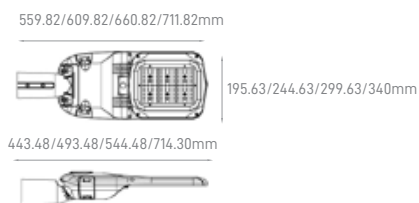

EXCELSIOR

POWER	COLOR TEMPERATURE	TOTAL LUMINOUS FLUX (±5%)	IP	VOLTAGE	SIZE	MOUNTING TYPE	BODY MATERIAL	COLOR	SKU
10W-320W CONFIGURABLE	3000K/4000K/5000K	1800-57600lm	IP66	100-240V	5 Dimensions	Side Entry / Post Top	Die Cast Aluminium	Multiple	On-request