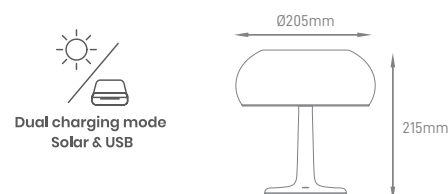

BULA SOLAR

POWER	COLOR TEMPERATURE	TOTAL LUMINOUS FLUX (±5%)	IP	SOLAR PANEL	BATTERY	DISCHARGING TIMER	BODY MATERIAL	SIZE	COLOR	SKU
2.5W	4000K	500lm	IP44	Monocrystalline Silicon 0.8W	Li-ion Battery 3.7V, 2000mAh, 7.4WH	24H	ABS+PC	Ø205x215mm	Green-White	ILAR-02295