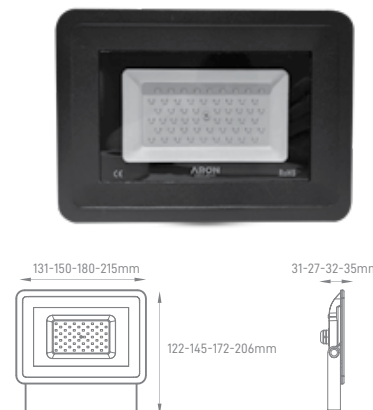

THE SLIM BLACK

POWER	COLOR TEMPERATURE	TOTAL LUMINOUS	BEAM ANGLE	IP	VOLTAGE	SIZE	MOUNTING TYPE	BODY MATERIAL	COLOR	SKU
		FLUX (±5%)								
10W	3000K	800lm	120°	IP65	220-240V	115x112x27mm	Surface	Die Cast Aluminium	White	ILAR-00094
	4000K	850lm								ILAR-01947
	6000K	900lm								ILAR-00126
20W	3000K	1700lm				ILAR-00392				
	4000K	1750lm				ILAR-01948				
	6000K	1800lm				ILAR-00127				
30W	3000K	2600lm				ILAR-00393				
	4000K	2650lm				ILAR-01949				
	6000K	2700lm				ILAR-00128				
50W	3000K	4000lm				ILAR-00394				
	4000K	4250lm				ILAR-01950				
	6000K	4500lm				ILAR-00129				
100W	3000K	8500lm	ILAR-00179							
	4000K	8700lm	ILAR-01951							
	6000K	9000lm	ILAR-00254