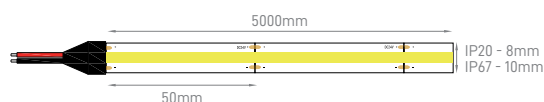

10W COB 320LED/M 24V

POWER	COLOR TEMPERATURE	TOTAL LUMINOUS FLUX (±5%)	IP	LED	VOLTAGE	LED/MT	WIDTH	LENGHT	CUTTING SEGMENT	SKU
10W	2700K	950lm/m	IP20	COB	24V	320 LED/m	8mm	5m	50mm	ILAR-01393
	4000K	1000lm/m								ILAR-01394
	6000K	1050lm/m								ILAR-01395
	2700K	902lm/m	IP67							ILAR-01396
	4000K	950lm/m								ILAR-01397
	6000K	998lm/m								ILAR-02509