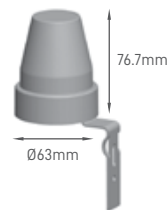

ST302

IP	BEAM ANGLE	RATED LOAD	INSTALLATION HEIGHT	DIMMING	INSTALLATION	TYPE	SIZE	SKU
IP44	360°	10A	1.5-5m	No	Wall	Twilight	Ø63x76.7mm	ILAR-00520