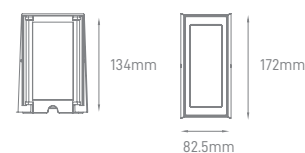

BAO

POWER	COLOR TEMPERATURE	TOTAL LUMINOUS FLUX (±5%)	BEAM ANGLE	IP	VOLTAGE	SIZE	MOUNTING TYPE	BODY MATERIAL	COLOR	SKU
12W	3000K	440lm	2x 0-90°	IP65	220-240V	134x82.5x172mm	Surface	Die-casting aluminium, Opat polycarbon-ate diffuser, Clear tempered glass	Grey	ILAR-00816