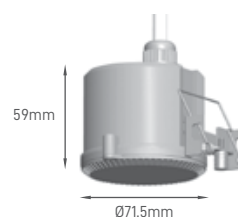

ST759A - 1-10V

IP	BEAM ANGLE	POWER	DETECION DISTANCE	DELAY TIME	INSTALLATION HEIGHT	DIMMING	INSTALLATION	TYPE	SIZE	SKU
IP65	360°	2000W	4-10m	5s - 30min	4-15m	Yes	Industry / Garages	Microwaves	Ø71.5x59mm	ILAR-00521