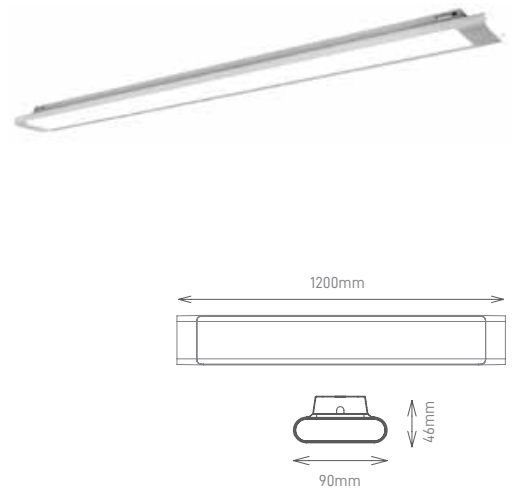

ATLAS

POWER	COLOR TEMPERATURE	TOTAL LUMINOUS FLUX (±5%)	BEAM ANGLE	IP	VOLTAGE	SIZE	MOUNTING TYPE	BODY MATERIAL	COLOR	SKU
40W	3000K	3400lm	120°	IP20	200-240V	1200x90x46mm	Suspended/ Surface Mounted	Aluminium	White RAL9016	ILAR-00714
	4500K									ILAR-00839