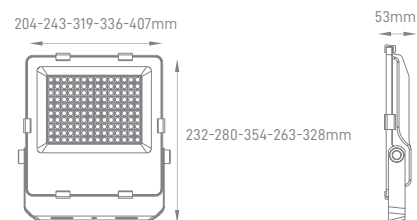

ASTRO

POWER	COLOR TEMPERATURE	TOTAL LUMINOUS FLUX (±5%)	IP	BEAM ANGLE	VOLTAGE	SIZE	MOUNTING TYPE	BODY MATERIAL	COLOR	SKU
30W	4000K	4500lm	IP66	90°	100-277V	204x232x53mm	Bracket Mounting	Die Cast Aluminium	Black	ILAR-01920
50W		7500lm				243x280x53mm				ILAR-01921
100W		15000lm		319x354x53mm		ILAR-01922				
150W		25500lm		336x264x53mm		ILAR-01923				
200W		34000lm		407x328x53mm		ILAR-01924