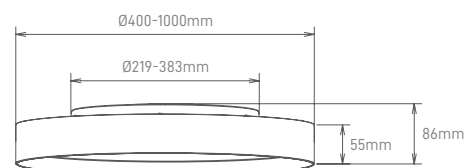

INTERIOR SUSPENSO | SUSPENDED

OFFICE PRO

POWER	COLOR TEMPERATURE	TOTAL LUMINOUS FLUX (±5%)	BEAM ANGLE	IP	VOLTAGE	SIZE	MOUNTING TYPE	BODY MATERIAL	COLOR	SKU
40W	3CCT 3000K-4000K-5700K	3500-4300lm	120°	IP40	200-240V	Ø400x86x55x219mm	Surface/Suspended	Aluminium	Black RAL9005	ILAR-01579
60W		5700-6660lm				Ø600x86x55x383mm				ILAR-01580
75W		6700-8000lm				Ø800x86x55x383mm				ILAR-01581
100W		8800-10700lm				Ø1000x86x55x383mm				ILAR-01582

Others colors available on request.

SUSPENSION KIT: **ILAR-02048**