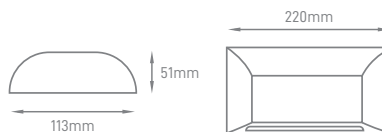

FENIX

POWER	TYPE OF BULB	IP	VOLTAGE	SIZE	MOUNTING TYPE	BODY MATERIAL	COLOR	SKU
MAX 35W	1x E27	IP44	220-240V	220x130x91mm	Surface	ABS + PC	White	ILAR-00352

*Lamps not included.

AVENCA

POWER	COLOR TEMPERATURE	TOTAL LUMINOUS FLUX (±5%)	BEAM ANGLE	IP	VOLTAGE	SIZE	MOUNTING TYPE	BODY MATERIAL	COLOR	SKU
6W	4000K	480lm	104°	IP65	AC220-240V	220x51x113mm	Surface	ABS + PC	White	ILAR-00351
	3CCT 3000K-4000K-6500K								Black	ILAR-01654
									White	ILAR-01662
									Black	ILAR-02065