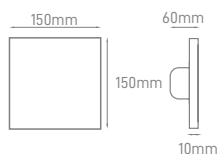

IVY

POWER	COLOR TEMPERATURE	TOTAL LUMINOUS FLUX (±5%)	BEAM ANGLE	IP	VOLTAGE	SIZE	MOUNTING TYPE	BODY MATERIAL	COLOR	SKU
8W	4000K	700lm	120°	IP65	220-240V	Ø165x160x95mm	Surface	ABS + PC	Grey	ILAR-00796

HANA