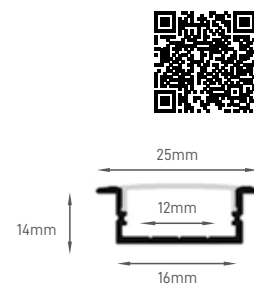

DIMENSIONS	LENGHT	BODY MATERIAL	SKU
(L) 25 x (A) 14 x (F) 16 x (I) 12mm	2m	Aluminium	ILAR-01035