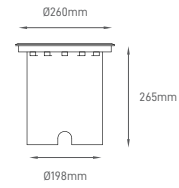

OTTO ROT

POWER	COLOR TEMPERATURE	TOTAL LUMINOUS FLUX (±5%)	BEAM ANGLE	IP	VOLTAGE	SIZE	CUT-OUT	MOUNTING TYPE	BODY MATERIAL	COLOR	SKU
35W	2CCT 3000K-4000K	3850lm	50°-15°	IP68	100-240V	Ø260x265mm	Ø198mm	Inground	Die-casting aluminium, Stainless Steel	Black & Stainless Steel	ILAR-02341