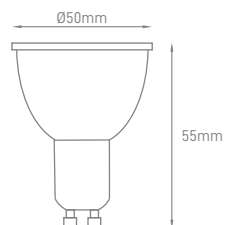

GU10 38°

POWER	COLOR TEMPERATURE	LUMENS EFFICACY	BEAM ANGLE	VOLTAGE	SIZE	BODY MATERIAL	SKU
6W	3000K	530 lm	38°	220-240V	Ø50x55mm	Aluminium/PVC	ILAR-00550
	4000K	540 lm					ILAR-00551
	6500K						ILAR-00552