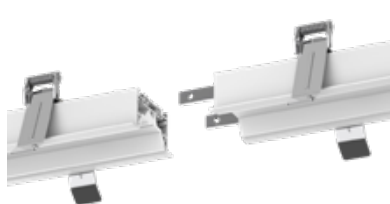

SCHOOL WALL WASH

POWER	COLOR TEMPERATURE	TOTAL LUMINOUS FLUX (±5%)	BEAM ANGLE	IP	VOLTAGE	SIZE	CUT-OUT	MOUNTING TYPE	BODY MATERIAL	COLOR	SKU
15W	3000K-4000K-5700K	1250-1450lm	60°/36°x20°	IP40	200-240V	615x62x29mm	607x54mm	Recessed	Aluminium	White RAL9016	ILAR-01593
30W		2900-3300lm									ILAR-01594