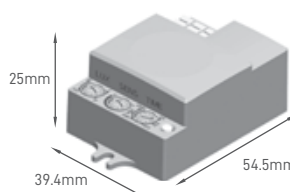

ST701E

IP	BEAM ANGLE	POWER	DETECION DISTANCE	DELAY TIME	INSTALLATION HEIGHT	DIMMING	INSTALLATION	TYPE	SIZE	SKU
IP20	180°/360°	1200W	5-15m Wall/ 1-8m Ceiling	10s - 12min	Wall 1.5-3.5m/Ceiling 2-8m	No	Wall/ Ceiling	Microwaves	39.4x54.5x25mm	ILAR-00124