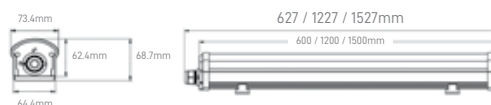

INTEL TRI-PROOF 150-170LM/W

POWER	COLOR TEMPERATURE	TOTAL LUMINOUS FLUX (±5%)	BEAM ANGLE	IP	VOLTAGE	SIZE	MOUNTING TYPE	BODY MATERIAL	COLOR	SKU
15W	5000K	2250lm	120°	IP66	220-240V	600x73.4x68.7mm	Surface Mounted	PC+Aluminium inside	White	ILAR-01146
30W		4500lm				1200x73.4x68.7mm				ILAR-00957
43W		6450lm				1500x73.4x68.7mm				ILAR-00958
50W		8500lm				1500x73.4x68.7mm				ILAR-01590
15W	4000K	2250lm				600x73.4x68.7mm				ILAR-02437
30W		4500lm				1200x73.4x68.7mm				ILAR-02439
43W		6450lm				1500x73.4x68.7mm				ILAR-02441
50W		8500lm				1500x73.4x68.7mm				ILAR-02443

Recommended Accessories

ILAR-02445 - Microwave Sensor for TRI-PROOF

ILAR-02446 - PIR Sensor for TRI-PROOF

ILAR-02447 - Emergency Kit for TRI-PROOF