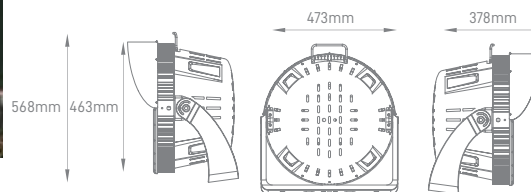

STADIUM TECH

POWER	COLOR TEMPERATURE	TOTAL LUMINOUS FLUX (±5%)	IP	VOLTAGE	SIZE	MOUNTING TYPE	BODY MATERIAL	COLOR	SKU
800W	5700K	128000lm	IP66	100-277V	473x568x378mm	Bracket Mounting	Die Cast Aluminium	Black	ILAR-01079
1000W		150000lm							ILAR-01042
1200W		180000lm							ILAR-01080
1500W		225000lm							ILAR-01678
300W-1500W CONFIGURABLE	3000K/4000K/5000K/5700K	48000lm-240000lm			3 Dimensions				On-request