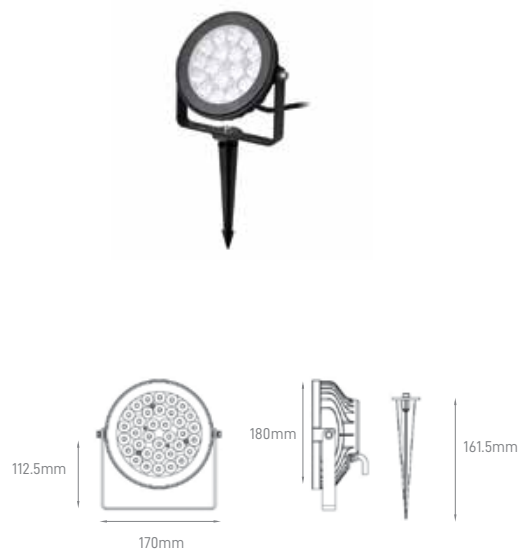

GARDEN LIGHT FUTC05

POWER	COLOR TEMPERATURE	TOTAL LUMINOUS FLUX (±5%)	BEAM ANGLE	IP	VOLTAGE	SIZE	MOUNTING TYPE	BODY MATERIAL	COLOR	SKU
25W	RGB-CCT	2100lm	15°	IP66	100-240V	170x112.5x180x161.5mm	Bracket/Spike	Aluminium	Black	ILAR-01871