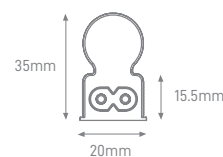

T5 PRO

POWER	COLOR TEMPERATURE	TOTAL LUMINOUS FLUX (±5%)	BEAM ANGLE	IP	VOLTAGE	SIZE	MOUNTING TYPE	BODY MATERIAL	COLOR	SKU
4W	3000K	440lm	300°	IP20	AC100 - 240V	300x35mm	Surface	PVC	White RAL9016	ILAR-00182
	4000K									ILAR-00786
8W	3000K	880lm	300°	IP20	AC100 - 240V	600x35mm	Surface	PVC	White RAL9016	ILAR-00788
	4000K									ILAR-00789
18W	3000K	1980lm	300°	IP20	AC100 - 240V	1183x35mm	Surface	PVC	White RAL9016	ILAR-00791
18W	4000K	2420lm				1433x35mm				ILAR-00792
										ILAR-00889