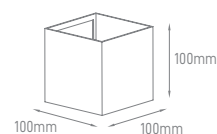

CUBE WHITE | BLACK

POWER	COLOR TEMPERATURE	TOTAL LUMINOUS FLUX (±5%)	BEAM ANGLE	IP	VOLTAGE	SIZE	MOUNTING TYPE	BODY MATERIAL	COLOR	SKU
6W	3000K	570lm	36°	IP20	220-240V	100x100x100mm	Wall Surface	Aluminium	White	ILAR-01740
									Black	ILAR-01741