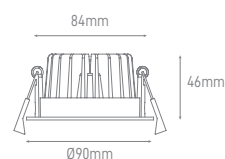

VAUN

POWER	COLOR TEMPERATURE	TOTAL LUMINOUS FLUX (±5%)	BEAM ANGLE	IP	VOLTAGE	SIZE	CUT-OUT	MOUNTING TYPE	BODY MATERIAL	COLOR	SKU
10W	2700K	850lm	36°	IP40	200-240V	Ø90x46mm	Ø84mm	Recessed	Aluminium	White RAL9016	ILAR-00656
	4000K	950lm									ILAR-00657