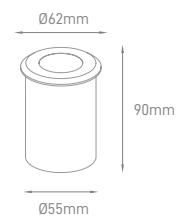

VINI

POWER	COLOR TEMPERATURE	TOTAL LUMINOUS FLUX (±5%)	BEAM ANGLE	IP	VOLTAGE	SIZE	CUT-OUT	MOUNTING TYPE	BODY MATERIAL	COLOR	SKU
3W	3000K	195lm	120°	IP67	12V	Ø62x90mm	Ø55mm	Inground	Inox 316	Inox 316	ILAR-01198