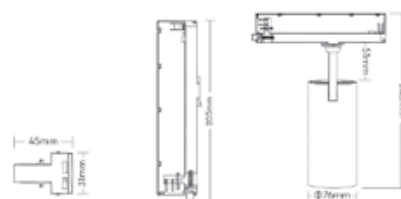

PRADO SMART CCT / RGB+CCT