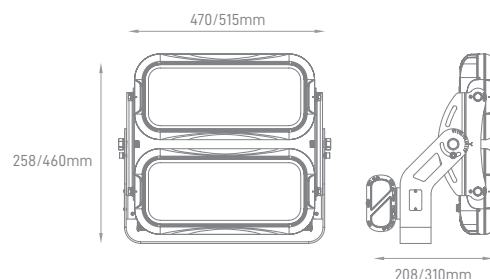

ARC COLOSSUS

POWER	COLOR TEMPERATURE	TOTAL LUMINOUS	IP	VOLTAGE	SIZE	MOUNTING TYPE	BODY MATERIAL	COLOR	SKU
		FLUX (±5%)							
100W-300W CONFIGURABLE	2200K/3000K/4000K/5000K/ RGB/RGBW	30000lm max.	IP66	200-240V	470x208x258mm 515x310x460mm	Bracket	Die Cast Aluminium	Grey	On-request