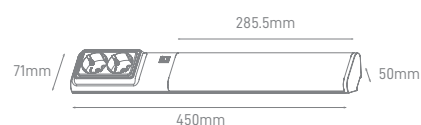

AIKA

POWER	COLOR TEMPERATURE	TOTAL LUMINOUS FLUX (±5%)	BEAM ANGLE	IP	VOLTAGE	SIZE	MOUNTING TYPE	BODY MATERIAL	COLOR	SKU
12W	3CCT 3000K-4000K-5700K	1560lm	110°	IP20	220-240V	450x71x50mm	Wall Surface	PC+Aluminum	White	ILAR-02035