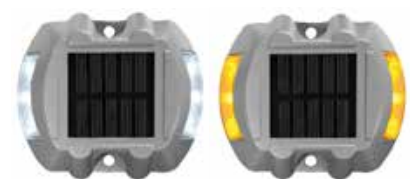

RUN

COLOR TEMPERATURE	IP	LOAD CAPACITY	SOLAR PANEL	BATTERY	DISCHARGING TIMER	BODY MATERIAL	SIZE	COLOR	SKU
Yellow White Green Red Blue	IP68	>20T	Monocrystalline Silicon 0.25W	Ni-MH 1.2V/600mAh	40H	Aluminium Alloy	108x97x25mm	Grey	ILAR-02373 On-request