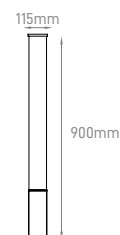

JEDAI

POWER	COLOR TEMPERATURE	TOTAL LUMINOUS FLUX (±5%)	BEAM ANGLE	IP	VOLTAGE	SIZE	MOUNTING TYPE	BODY MATERIAL	COLOR	SKU
30W	3000K	2300lm	360°	IP65	220-240V	115x900mm	Surface	Aluminium	Grey	ILAR-02147