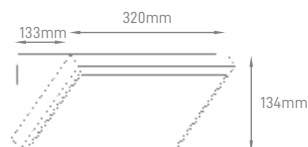

ARLO

POWER	COLOR TEMPERATURE	TOTAL LUMINOUS FLUX (±5%)	IP	VOLTAGE	SIZE	MOUNTING TYPE	BODY MATERIAL	COLOR	SKU
21W	4000K	1300lm	IP65	220-240V	320x134x133mm	Surface	ABS + PC	White Grey	ILAR-01239 ILAR-01240