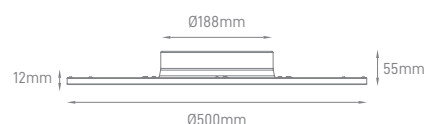

THANE SURFACE | SUSPENDED

POWER	COLOR TEMPERATURE	TOTAL LUMINOUS FLUX (±5%)	BEAM ANGLE	IP	VOLTAGE	SIZE	MOUNTING TYPE	BODY MATERIAL	COLOR	SKU
35W	4000K	2900lm	120°	IP40	200-240V	Ø500x55x12xØ188mm	Recessed/Suspended	Aluminium	White RAL9016	ILAR-00711

SUSPENSION KIT: **ILAR-00713**