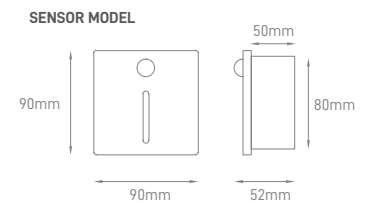

COVERS

POWER	COLOR	TOTAL LUMINOUS FLUX (±5%)	BEAM ANGLE	SENSOR ANGLE	SENSOR DISTANCE	IP	VOLTAGE	SIZE	CUT-OUT	MOUNTING TYPE	BODY		
	TEMPERATURE										MATERIAL	COLOR	SKU
3W	Switch 3CCT 3000K-4000K-6500K	240lm	10°-90°	-	-	IP65	85-265V	90x90x55mm	80x80x50mm	Recessed	Die-cast	Grey	ILAR-02172
3W-SENSOR	Switch 3CCT 3000K-4000K-6000K			120°	1-3m						Aluminum		ILAR-02189