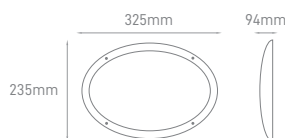

MARS

POWER	COLOR TEMPERATURE	TOTAL LUMINOUS			VOLTAGE	SIZE	MOUNTING TYPE	BODY		
		FLUX (±5%)	IK	IP				MATERIAL	COLOR	SKU
15W	3CTT 3000K-4000K-5700K	1700lm	IK10	IP66	220-240V	325x235x94mm	Surface	ABS&PC	White	ILAR-01918