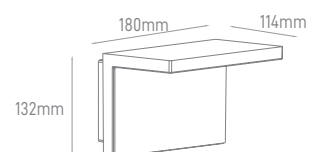

ALFA WALL

POWER	COLOR TEMPERATURE	TOTAL LUMINOUS FLUX (±5%)	IP	VOLTAGE	SIZE	MOUNTING TYPE	BODY MATERIAL	COLOR	SKU
13W	3000K	850lm	IP65	100-240V	180x114x132mm	Surface	Aluminium	Grey RAL 7016	ILAR-01684