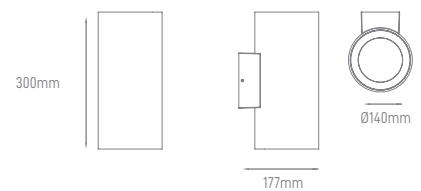

CLIF DOUBLE

POWER	COLOR TEMPERATURE	TOTAL LUMINOUS FLUX (±5%)	BEAM ANGLE	IP	VOLTAGE	SIZE	MOUNTING TYPE	BODY MATERIAL	COLOR	SKU
2x 20W	3000K	2050lm	2x 16°	IP65	AC220-240V	Ø140x177x300mm	Surface	Die-casting aluminium, Extruded aluminum profiles, Clear tempered glass	Grey	ILAR-00817