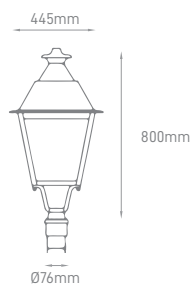

VILLA

POWER	COLOR TEMPERATURE	TOTAL LUMINOUS FLUX (±5%)	IP	VOLTAGE	SIZE	MOUNTING TYPE	BODY MATERIAL	COLOR	SKU
30W-100W CONFIGURABLE	3000K/4000K/5000K	4500lm-15000lm	IP66	100-240V	445x855mm	Post Top	Die Casting Aluminum	Black	On-request