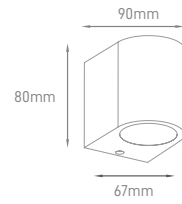

PARKE ONE

POWER	TYPE OF BULB	IP	VOLTAGE	SIZE	MOUNTING TYPE
MAX 35W	1x GU10	IP44	220-240V	90x80x67mm	Surface

BODY MATERIAL	COLOR	SKU
Die-casting aluminium	Grey White	ILAR-00965 ILAR-00966

*Lamps not included.