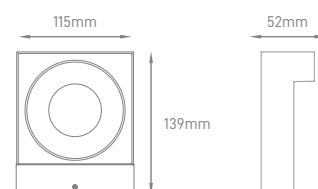

STUDE

POWER	COLOR TEMPERATURE	TOTAL LUMINOUS FLUX (±5%)	BEAM ANGLE	IP	VOLTAGE	SIZE	MOUNTING TYPE	BODY MATERIAL	COLOR	SKU
8W	3000K	600-670lm	180°	IP65	AC100-240V	139x115x52mm	Surface Mounted	Die-cast Aluminum	Black Grey RAL 7016	ILAR-01028 ILAR-01109