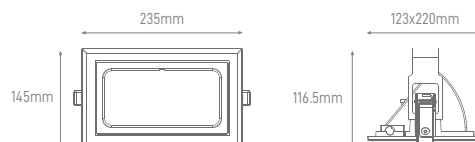

CHIADO

POWER	COLOR TEMPERATURE	TOTAL LUMINOUS FLUX (±5%)	BEAM ANGLE	IP	VOLTAGE	SIZE	CUT-OUT	MOUNTING TYPE	BODY MATERIAL	COLOR	SKU												
												35W	3000K 4000K	2720lm 3085lm	110°	IP40	200-240V	235x145x116.5mm	220x123mm	Recessed	Aluminium	White	ILAR-00578 ILAR-00579