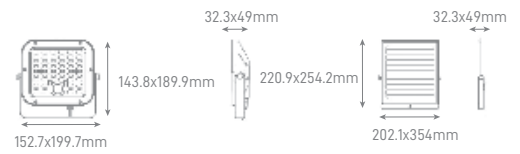

FLOOD SOLAR PRO

POWER	COLOR TEMPERATURE	TOTAL LUMINOUS	BEAM	DISCHARGING	LAMP SIZE	SOLAR PANEL SIZE	BODY MATERIAL	COLOR	SKU	
		FLUX (±5%)	ANGLE							TIME
10W	4000K	1500lm	120°	4-6hrs strong sunshine to fully charge	152.7x143.8x32.3mm	202.1x220.9x24mm	ABS+PC, aluminum, Anti-UV & fireproof	Black	ILAR-01803	
30W		4500lm			199.7x189.9x49mm	354x254.2x38.3mm			ILAR-01804