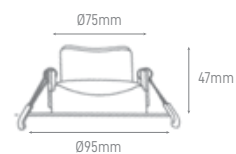

SPOTLIGHT 7W

POWER	COLOR TEMPERATURE	TOTAL LUMINOUS FLUX (±5%)	BEAM ANGLE	IP	VOLTAGE	SIZE	CUT-OUT	MOUNTING		BODY MATERIAL	COLOR	SKU
								TYPE				
7W	3000K	650lm	38°	IP40	220-240V	Ø95x47mm	Ø75mm	Recessed	PVC	White	ILAR-00556	
	4000K	670lm									ILAR-00557	
	6500K	700lm									ILAR-00558