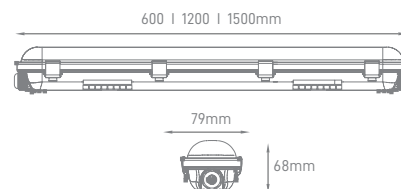

TITAN 3CCT 150LM/W

POWER	COLOR TEMPERATURE	TOTAL LUMINOUS FLUX (±5%)	BEAM ANGLE	IP	VOLTAGE	SIZE	MOUNTING TYPE	BODY MATERIAL	BATTERY	SKU
18W	3000K-4000K-6500K	2700lm	120°	IP65	220-240V	600x79x68mm	Surface	ABS+PC	-	ILAR-02133
36W		5400lm				1200x79x68mm				ILAR-02134
48W		7200lm				1500x79x68mm				ILAR-02136
36W Ready for Emergency		5400lm				1200x79x68mm				ILAR-02135
48W Ready for Emergency	7200lm	1500x79x68mm	ILAR-02137							
2W Emergency KIT	-	-	-	-	-	163x33.5x25mm	-	-	LIFEPO4 6.4V 1.6AH 180min	ILAR-02138