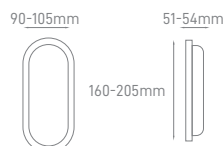

PHIL

POWER	COLOR TEMPERATURE	TOTAL LUMINOUS FLUX (±5%)	BEAM ANGLE	IP	VOLTAGE	SIZE	MOUNTING TYPE	BODY MATERIAL	COLOR	SKU
8W	4500K	560lm	120°	IP54	AC220-240V	160x90x51mm	Surface	ABS + PC	White	ILAR-00955
12W		840lm				205x105x54mm				ILAR-00879