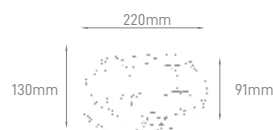

FENIX

POWER	TYPE OF BULB	IP	VOLTAGE	SIZE	MOUNTING TYPE	BODY MATERIAL	COLOR	SKU
MAX 35W	1x E27	IP44	220-240V	220x130x91mm	Surface	ABS + PC	White	ILAR-00352

*Lamps not included.