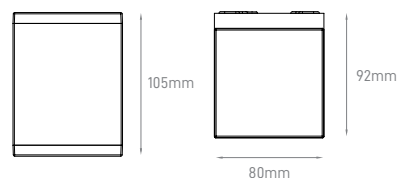

THULE

POWER	COLOR TEMPERATURE	IP	SIZE	MOUNTING TYPE	BODY MATERIAL	COLOR	SKU
2x 5W	3000K	IP54	92x80x105mm	Surface	Die-casting aluminium, Opal polycarbonate diffuser	Grey	ILAR-00820