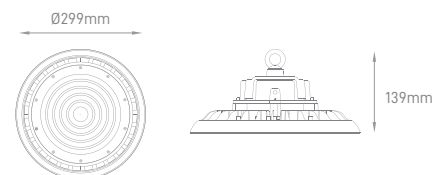

MASTER DIMMABLE 150 LUMEN/W

POWER	COLOR TEMPERATURE	TOTAL LUMINOUS FLUX (±5%)	BEAM ANGLE	IP	VOLTAGE	SIZE	MOUNTING TYPE	BODY MATERIAL	COLOR	SKU
100W	5000K	15000lm	90°	IP65	100-277VAC	Ø299x139mm	Ceiling Mounting	Die-Casting	RAL9004 Black	ILAR-01233
150W		22500lm				ILAR-01191				
200W	30000lm	ILAR-01192								
240W		36000lm				Ø347x142mm		Optical Lens		ILAR-01246