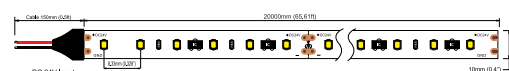

9.6W SUPER LONG 20M PROSTRIP 120LED/M 24V

POWER	COLOR TEMPERATURE	TOTAL LUMINOUS		IP	LED	VOLTAGE	LED/MT	WIDTH	LENGHT	CUTTING SEGMENT	SKU
		FLUX (±5%)									
9.6W	2700K	864lm/m		IP20	SMD 2835	24V	120 LED/m	10mm	20m	50mm	ILAR-01411
	4000K	1008lm/m									ILAR-01412
	6500K	1056lm/m									ILAR-01413