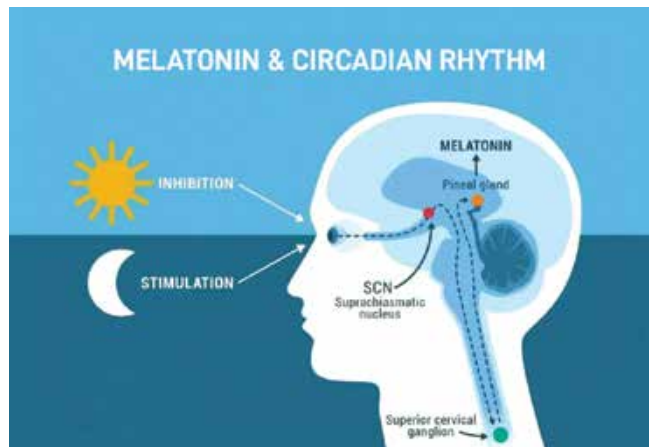

JOY AT MIDDAY
4000K - 3000K white

RELAXATION IN THE EVENING
3000K - 2700K white

HUMAN CENTRIC LIGHTING

We adopt the concept “**Human Centric Lighting**” (HCL) to our Systems and solutions.

What is HCL?

It is the work of trying to replicate the color changes of natural light throughout the day using light control systems.

O que é HCL?

É o trabalho de tentar replicar as mudanças de cor da luz natural ao longo do dia usando sistemas de controle de luz.

¿Qué es HCL?

Es el trabajo de tratar de replicar los cambios de color de la luz natural a lo largo del día usando sistemas de control de luz.