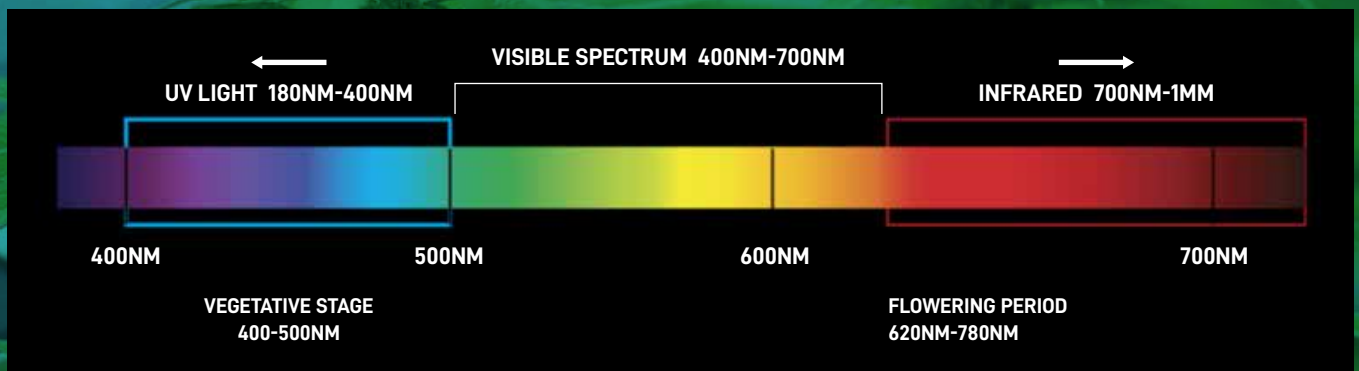

SIZE	BODY MATERIAL	SKU
0,2-4mm	Cooper	ILAR-00895

FLEX 5D

SIZE	BODY MATERIAL	SKU
0,2-4mm	Cooper	ILAR-00896

HORTICULTURE

LIGHTING SOLUTIONS

THE RIGHT SPECTRUM

SPECTRUMS

The correct spectrum is defined by the crop type, the environment used, the growth stage.