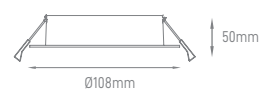

ETAN

POWER	COLOR TEMPERATURE	TOTAL LUMINOUS FLUX (±5%)	BEAM ANGLE	IP	VOLTAGE	SIZE	CUT-OUT	MOUNTING		BODY MATERIAL	COLOR	SKU
								TYPE				
20W	2700K	1600lm	38°	IP40	220-240V	Ø108x50mm	Ø95mm	Recessed	Aluminum+PC	White RAL9016	ILAR-01945	
	4000K										ILAR-01578