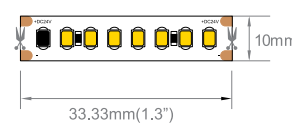

HIGH LUMEN 24V

POWER	COLOR TEMPERATURE	TOTAL LUMINOUS		IP	LED	VOLTAGE	LED/MT	WIDTH	LENGHT	CUTTING SEGMENT	SKU
		FLUX (±5%)									
22W	3000K	2657lm/m		IP20	SMD 2835	24V	240 LED/w	10mm	5m	33.33mm	ILAR-01704
	4000K	2830lm/m									ILAR-01705
	6000K	2851lm/m									ILAR-01706
	3000K	2391lm/m		ILAR-01707							
	4000K	2547lm/m		ILAR-01708							
	6000K	2566lm/m		ILAR-01709