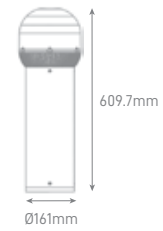

SFERE SOLAR

POWER	COLOR TEMPERATURE	TOTAL LUMINOUS FLUX (±5%)	BEAM ANGLE	IP	SOLAR PANEL	BATTERY	DISCHARGING TIMER	BODY MATERIAL	SIZE	COLOR	SKU
2W	3000K	300lm	360°	IP65	Monocrystalline Silicon 4.86 2.8W	Li-ion Battery 3.7V, 2000mAh, 7.4WH	24H	Aluminum	214.8x161x609.7mm	Grey	ILAR-02297