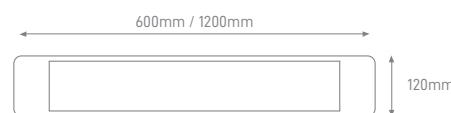

SLIM PRO SMD

POWER	COLOR TEMPERATURE	TOTAL LUMINOUS		BEAM ANGLE	IP	VOLTAGE	SIZE	MOUNTING TYPE	BODY MATERIAL	COLOR	SKU
		FLUX (±5%)									
25W	4000K	2500lm	120°	IP20	220-240V	613x120x31mm	Surface	Aluminium alloy	White	ILAR-01203	
	6500K									ILAR-01204	
48W	4000K	4800lm				1213x120x31mm				ILAR-01205	
	6500K									ILAR-01206