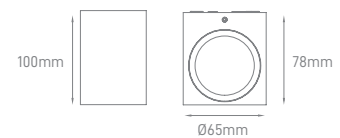

ALDER

POWER MAX 35W	TYPE OF BULB 1x GU10	IP IP65	VOLTAGE AC100-240V	SIZE 78x70x100mm	MOUNTING TYPE Surface	BODY MATERIAL Die-casting aluminium, Clear tempered glass	COLOR Grey	SKU ILAR-00811

*Lamps not included.