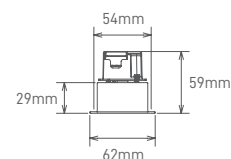

SCHOOL WALL WASH

POWER	COLOR TEMPERATURE	TOTAL LUMINOUS FLUX (±5%)	BEAM ANGLE	IP	VOLTAGE	SIZE	CUT-OUT	MOUNTING TYPE	BODY MATERIAL	COLOR	SKU
15W	3000K-4000K-5700K	1250-1450lm	60°/36°x20°	IP40	200-240V	615x62x29mm	607x54mm	Recessed	Aluminium	White RAL9016	ILAR-01593
30W		2900-3300lm									ILAR-01594