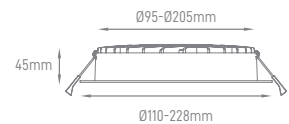

UNA II 3CCT

POWER	COLOR TEMPERATURE	TOTAL LUMINOUS FLUX (±5%)	BEAM ANGLE	IP	VOLTAGE	SIZE	CUT-OUT	MOUNTING TYPE	BODY MATERIAL	COLOR	SKU
10W	3CCT 3000K-4000K-5000K	1050lm	90°	IP65/IP44	220V	Ø110x45mm	Ø95mm	Recessed	Aluminium + PC	White RAL9016	ILAR-01570
15W		1650lm				Ø140x45mm	Ø125mm				ILAR-01571
18W		2160lm				Ø190x45mm	Ø170mm				ILAR-01572
25W		3000lm				Ø228x45mm	Ø205mm				ILAR-01573