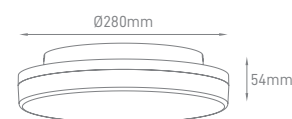

LIA

POWER	COLOR TEMPERATURE	TOTAL LUMINOUS	BEAM	IP	VOLTAGE	SIZE	MOUNTING TYPE	BODY MATERIAL	COLOR	SKU
		FLUX (±5%)	ANGLE							
24W	4000K	2040lm	120°	IP54	220-240V	Ø280x54mm	Surface	ABS + PC	White	ILAR-00877