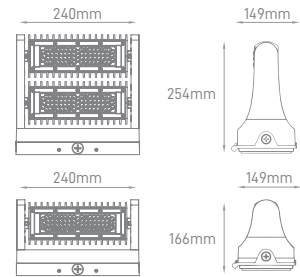

OUTDOOR ILUMINAÇÃO INDUSTRIAL | INDUSTRIAL

SIRIUS 40W | 80W SLIM WALL PACK LIGHT

POWER	COLOR TEMPERATURE	TOTAL LUMINOUS FLUX (±5%)	BEAM ANGLE	IP	VOLTAGE	SIZE	MOUNTING TYPE	BODY MATERIAL	COLOR	SKU
40W	4000K	5400lm	110°	IP65	100-240V	240x166x149mm	Surface	Aluminium	Black	ILAR-00709
	3CCT									ILAR-02020
	4000K									ILAR-00851
80W	5000K	10800lm	110°	IP65	100-240V	240x254x149mm	Surface	Aluminium	Black	ILAR-00515
	3CCT									ILAR-01935
	4000K