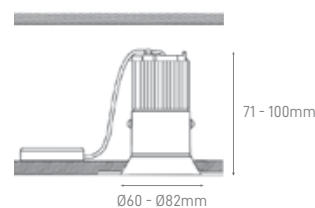

BERG TRIMLESS

POWER	COLOR TEMPERATURE	TOTAL LUMINOUS FLUX (±5%)	BEAM ANGLE	IP	VOLTAGE	SIZE	CUT-OUT	MOUNTING TYPE	BODY MATERIAL	COLOR	SKU
5W	2700K	425lm	24°	IP20	200-240V	Ø60x71mm	Ø62mm	Recessed	Aluminium	White RAL9016	ILAR-00172
9W		765lm				Ø82x100mm	Ø85mm				ILAR-00173