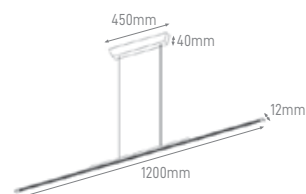

TRACE

POWER	COLOR TEMPERATURE	TOTAL LUMINOUS FLUX (±5%)	BEAM ANGLE	IP	VOLTAGE	SIZE	MOUNTING TYPE	BODY MATERIAL	COLOR	SKU
18W	3000K	920lm	90°	IP20	200-240V	1200x450x12mm	Suspended	Aluminium	Matt Black	ILAR-02232