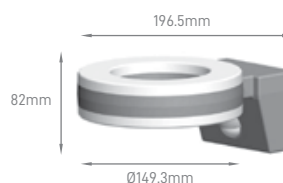

ST92 / 20W / 4000K

IP	BEAM ANGLE	POWER	DELAY TIME	AMBIENT LIGHTING	INSTALLATION	TYPE	SIZE	SKU
IP65	140°	20W (1700 Lm)	3s - 5min	Yes	Wall	Infrared	196.5xØ149.3x82mm	ILAR-01060