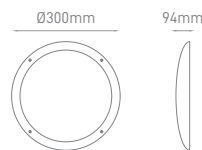

MOON

POWER	COLOR TEMPERATURE	TOTAL LUMINOUS			VOLTAGE	SIZE	MOUNTING TYPE	BODY		
		FLUX (±5%)	IK	IP				MATERIAL	COLOR	SKU
15W	3CTT 3000K-4000K-5700K	1700lm	IK10	IP66	220-240V	Ø300x94mm	Surface	ABS&PC	White	ILAR-01916