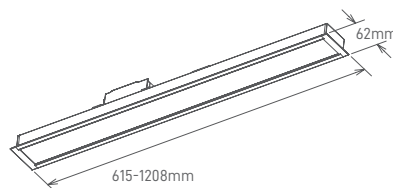

SCHOOL WALL WASH

POWER	COLOR TEMPERATURE	TOTAL LUMINOUS FLUX (±5%)	BEAM ANGLE	IP	VOLTAGE	SIZE	CUT-OUT	MOUNTING TYPE	BODY MATERIAL	COLOR	SKU
15W	3000K-4000K-5700K	1250-1450lm	60°/36°x20°	IP40	200-240V	615x62x29mm	607x54mm	Recessed	Aluminium	White RAL9016	ILAR-01593
30W		2900-3300lm									ILAR-01594