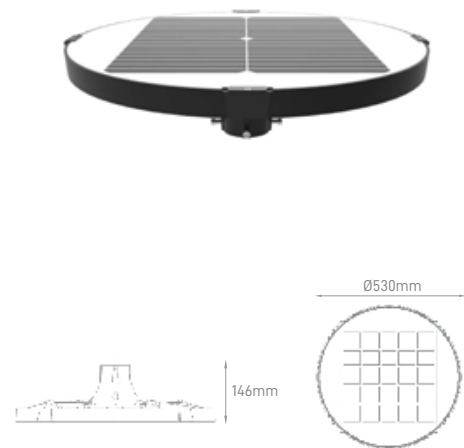

URBAN SOLAR

POWER	COLOR TEMPERATURE	TOTAL LUMINOUS FLUX (±5%)	BEAM ANGLE	IP	CHARGING TIME	SENSOR	SIZE	BODY MATERIAL	COLOR	SKU
30W	4000K	4500lm	100°	IP66	8H	Optional	750x257x102mm	Die Cast Aluminium	Black	ILAR-01114