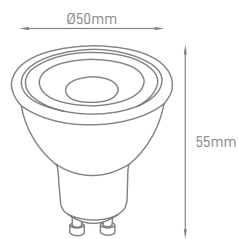

GU10 DIMMABLE 45°/60°

POWER	COLOR TEMPERATURE	LUMENS EFFICACY	BEAM ANGLE	VOLTAGE	SIZE	BODY MATERIAL	SKU
7W	2700K	630 lm	45°	220-240V	Ø50x55mm	Aluminium/PVC	ILAR-00930
	4000K		60°				ILAR-00931
	2700K						ILAR-02474
	4000K						ILAR-02475