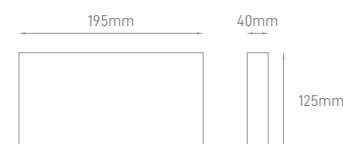

INDIGO

POWER	COLOR	TOTAL LUMINOUS	BEAM	IP	VOLTAGE	SIZE	MOUNTING	BODY MATERIAL	COLOR	SKU	
	TEMPERATURE	FLUX (±5%)	ANGLE						TYPE		Black
12W	4000K	650lm	120°	IP65	220-240V	195x125x40mm	Surface	ABS + PC	Grey	ILAR-00798	
									Black	ILAR-02165