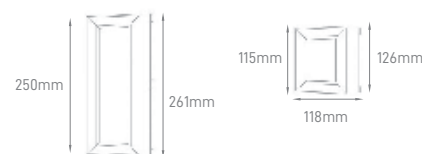

ABRITER WA5-12S-ZR

POWER	COLOR TEMPERATURE	TOTAL LUMINOUS FLUX (±5%)	IP	VOLTAGE	SIZE	MOUNTING TYPE	BODY MATERIAL	COLOR	SKU
12W	RGB+CCT	1000 lm	IP66	100-240V	126x261x118mm	Surface	Aluminium Alloy	Black	ILAR-02282