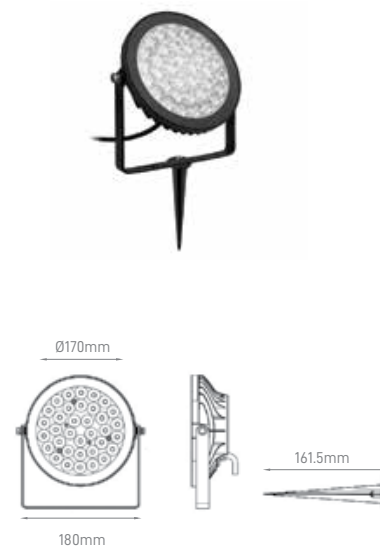

GARDEN LIGHT FUTC03

POWER	COLOR TEMPERATURE	TOTAL LUMINOUS FLUX (±5%)	BEAM ANGLE	IP	VOLTAGE	SIZE	MOUNTING TYPE	BODY MATERIAL	COLOR	SKU
15W	RGB-CCT	1500lm	15°	IP66	100-240V	Ø170x112.5x180x161.5mm	Bracket/Spike	Aluminium	Black	ILAR-01886