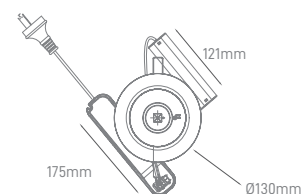

DOTLUX 2W

POWER	COLOR TEMPERATURE	TOTAL LUMINOUS FLUX (±5%)	BATTERIES	EMERGENCY TIME	VOLTAGE	SIZE	MOUNTING TYPE	COLOR	SKU
2W	6000K	200lm	4.8V 2100mAh Ni-Cd	3 Hours	220-240V	Ø130mm	Recessed	White	ILEM-00051