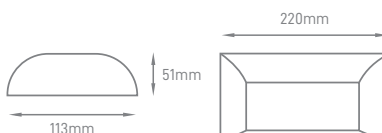

AVENCA SENSOR

POWER	COLOR TEMPERATURE	TOTAL LUMINOUS FLUX (±5%)	BEAM ANGLE	IP	VOLTAGE	SIZE	MOUNTING TYPE	BODY MATERIAL	COLOR	SKU
6W	4000K	480lm	104°	IP65	AC220-240V	220x51x113mm	Surface	ABS + PC	White	ILAR-00346