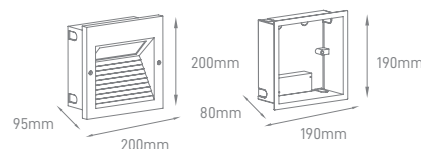

CUADRADO

POWER	COLOR TEMPERATURE	TOTAL LUMINOUS FLUX (±5%)	BEAM ANGLE	IP	VOLTAGE	SIZE	CUT-OUT	MOUNTING TYPE	BODY MATERIAL	COLOR	SKU
20W	3CCT 3000K-4000K-6500K	1200lm	120°	IP65	220V-240V	200x200x95mm	190x190x80mm	Recessed	Aluminium	White Grey	ILAR-02145 ILAR-02146