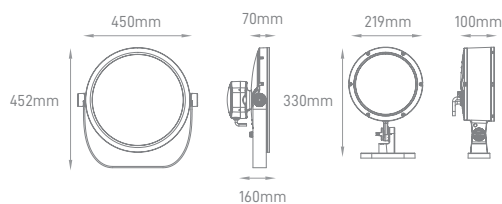

ARC PRO

POWER	COLOR TEMPERATURE	TOTAL LUMINOUS	IP	VOLTAGE	SIZE	MOUNTING TYPE	BODY MATERIAL	COLOR	SKU
		FLUX (±5%)							
35W-150W CONFIGURABLE	2200K/3000K/4000K/5000K/ RGB/RGBW	10500lm max.	IP66	100-240V	219.5x330x100mm 450x452x160mm	Bracket/Wall/ Spike	Die Cast Aluminium	Grey	On-request