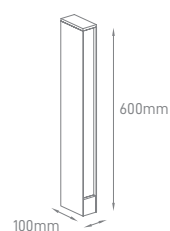

TERY

POWER	COLOR TEMPERATURE	TOTAL LUMINOUS FLUX (±5%)	BEAM ANGLE	IP	VOLTAGE	SIZE	MOUNTING TYPE	BODY MATERIAL	COLOR	SKU
2x 6W	3000K	1020lm	2x 110°	IP65	220-240V	100x50x600mm	Surface	Die-casting aluminium, Opal polycarbonate diffuser	Grey	ILAR-00830