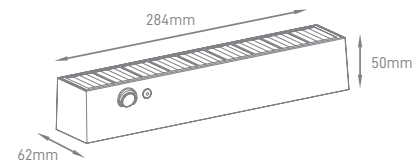

BLOK SOLAR

POWER	COLOR TEMPERATURE	TOTAL LUMINOUS FLUX (±5%)	BEAM ANGLE	IP	SOLAR PANEL	BATTERY	DISCHARGING TIMER	BODY MATERIAL	SIZE	COLOR	SKU
6W	4000K	1000lm	120° (5m max.)	IP65	Monocrystalline Silicon 4.86 1.5W	Li-ion Battery 3.7V, 2000mAh, 7.4WH	24H	ABS+PC	284x62x50mm	Grey	ILAR-02289