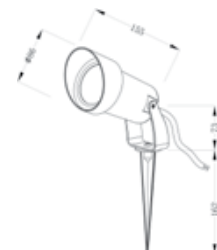

HAZEL SPIKE

POWER MAX 7W	TYPE OF BULB 1x GU10	IP IP66	VOLTAGE AC220-240V	SIZE Ø86x155x73x162mm	MOUNTING TYPE Bracket/Spike	BODY MATERIAL ABS + PC	COLOR Black	SKU ILAR-01676

*Lamps not included.