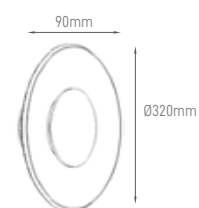

ROLL

POWER	COLOR TEMPERATURE	TOTAL LUMINOUS FLUX (±5%)	BEAM ANGLE	IP	VOLTAGE	SIZE	MOUNTING TYPE	BODY MATERIAL	COLOR	SKU
18W	2700K	264lm	360°	IP20	220-240V	Ø320x90mm	Surface Mounted	Aluminium + Glass	Copper	ILAR-02227