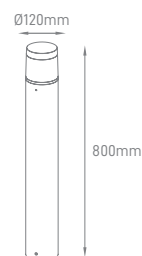

CALY

POWER	COLOR TEMPERATURE	TOTAL LUMINOUS FLUX (±5%)	BEAM ANGLE	IP	VOLTAGE	SIZE	MOUNTING TYPE	BODY MATERIAL	COLOR	SKU
10W	3000K	650lm	360°	IP65	220-240V	Ø120x800mm	Surface	Die-casting aluminium, Clear polycarbonate diffuser	Grey	ILAR-00829