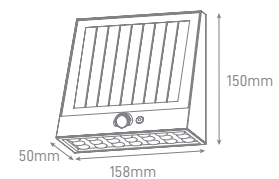

KOY SOLAR

POWER	COLOR TEMPERATURE	TOTAL LUMINOUS FLUX (±5%)	BEAM ANGLE	IP	SOLAR PANEL	BATTERY	DISCHARGING TIMER	BODY MATERIAL	SIZE	COLOR	SKU
6W	4000K	1000lm	120° (5m max.)	IP65	Monocrystalline Silicon 4.86V 2W	Li-ion Battery 3.7V, 2000mAh, 7.4WH	24H	ABS+PC	158x150x50mm	Grey	ILAR-02290