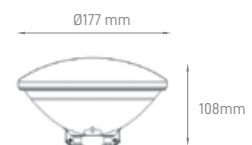

POOL LIGHT PW02

POWER	COLOR TEMPERATURE	TOTAL LUMINOUS FLUX (±5%)	BEAM ANGLE	IP	VOLTAGE	SIZE	MOUNTING TYPE	BODY MATERIAL	SKU
18W	RGB+CCT	1800lm	160°	IP68	12-24V	Ø177x108mm	Recessed	Glass	ILAR-02053