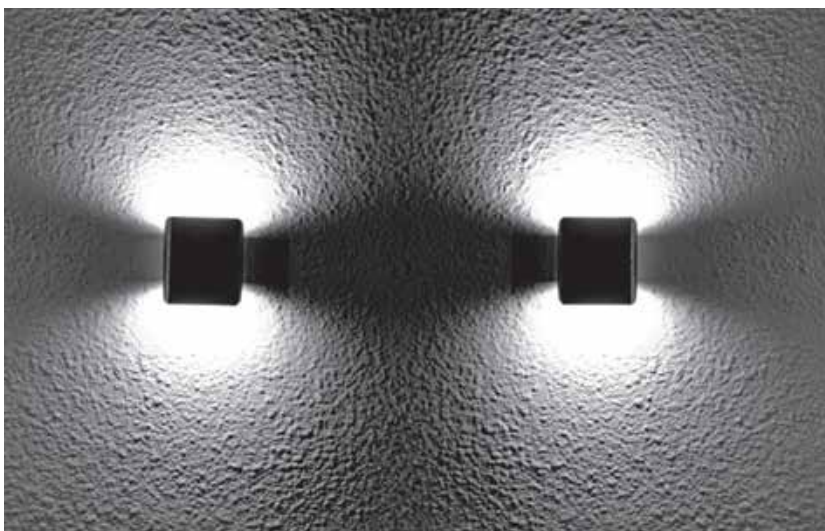

TAKO

POWER	COLOR TEMPERATURE	TOTAL LUMINOUS FLUX (±5%)	BEAM ANGLE	IP	VOLTAGE	SIZE	MOUNTING TYPE	BODY MATERIAL	COLOR	SKU
2x 5W	3000K	600lm	104°	IP54	220-240V	145x130x45mm	Surface	Die-casting aluminium	Black White	ILAR-00963 ILAR-00964