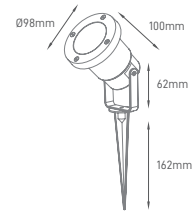

SAGE SPIKE

POWER MAX 7W	TYPE OF BULB 1x GU10	IP IP66	VOLTAGE AC220-240V	SIZE Ø98x100x62x162mm	MOUNTING TYPE Bracket/Spike	BODY MATERIAL ABS + PC	COLOR Black	SKU ILAR-01677

*Lamps not included.