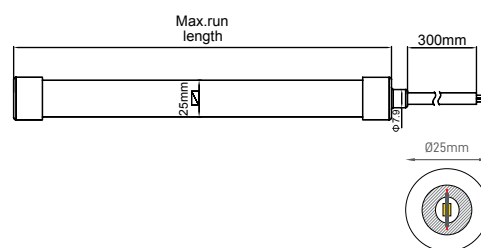

NEON TUBE 360° RGB IP67 24V

POWER	COLOR TEMPERATURE	TOTAL LUMINOUS FLUX (±5%)	IP	LED	VOLTAGE	LM/W	WIDTH	LENGHT	CUTTING SEGMENT	SKU
20W	RGB	1320lm/m	IP67	SMD 2835	24V	73lm/w	Ø25mm	5m 10m	50mm	ILAR-01691 ILAR-02303

1. Recommended Accessories
2. ILAR-01694 - CAPS
   - ILAR-01695 - CLIP