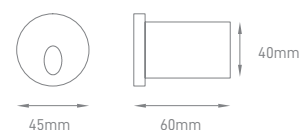

PINI

POWER	COLOR TEMPERATURE	TOTAL LUMINOUS FLUX (±5%)	IP	VOLTAGE	SIZE	CUT-OUT	MOUNTING TYPE	BODY MATERIAL	COLOR	SKU
1W	3000K	80lm	IP45	85-265V	Ø45x60mm	Ø40x60mm	Recessed	Aluminum Alloy	White Black Grey	ILAR-02197 ILAR-02198 ILAR-02199