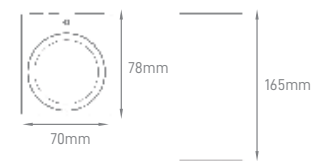

PINE

POWER MAX 2x 35W	TYPE OF BULB 2x GU10	IP IP65	VOLTAGE AC100-240V	SIZE 78x70x165mm	MOUNTING TYPE Surface	BODY MATERIAL Die-casting aluminium, Clear tempered glass	COLOR Grey	SKU ILAR-00810

*Lamps not included.