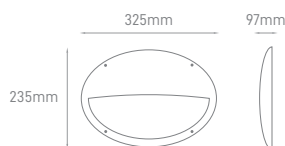

HALF MARS

POWER	COLOR TEMPERATURE	TOTAL LUMINOUS			VOLTAGE	SIZE	MOUNTING TYPE	BODY		
		FLUX (±5%)	IK	IP				MATERIAL	COLOR	SKU
15W	3CTT 3000K-4000K-5700K	900lm	IK10	IP66	220-240V	325x235x97mm	Surface	ABS&PC	Black	ILAR-01919