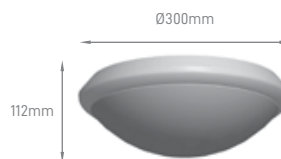

IP	BEAM ANGLE	POWER	DETECION DISTANCE	DELAY TIME	AMBIENT LIGHTING	INSTALLATION HEIGHT	DIMMING	INSTALLATION	TYPE	SIZE	SKU
IP44	360°	60W (E27)	2-4m	10s - 12min	Yes	2-4m	No	Ceiling	Microwaves	Ø300x112mm	ILAR-00123