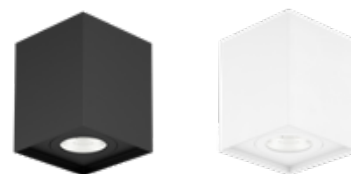

VIGG

POWER	COLOR TEMPERATURE	TOTAL LUMINOUS FLUX (±5%)	BEAM ANGLE	IP	VOLTAGE	SIZE	MOUNTING TYPE	BODY MATERIAL	COLOR	SKU
10W	2700K	1090lm	60°	IP54	200-240V	90x90x108mm	Surface Mounted	Aluminium	White RAL9016	ILAR-00998
	4000K								Black RAL9005	ILAR-00999
									White RAL9016	ILAR-00996
									Black RAL9005	ILAR-00997