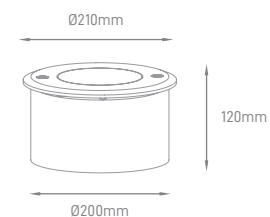

ABBA

POWER	COLOR TEMPERATURE	TOTAL LUMINOUS FLUX (±5%)	BEAM ANGLE	IP	VOLTAGE	SIZE	CUT-OUT	MOUNTING TYPE	BODY MATERIAL	COLOR	SKU
24W	3000K	2060lm	120°	IP67	220-240V	Ø210x120mm	Ø200mm	Inground	Inox 316	Inox 316	ILAR-01197