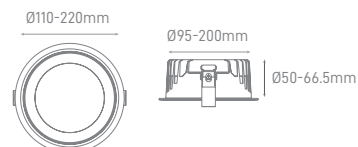

Recommended Accessories

ILAR-02346 - Surface KIT for FLEXI II 7W D110

ILAR-02347 - Surface KIT for FLEXI II 12W D145

ILAR-02348 - Surface KIT for FLEXI II 18W D195

STRIX

POWER	COLOR TEMPERATURE	TOTAL LUMINOUS	BEAM	IP	VOLTAGE	SIZE	CUT-OUT	UGR	BODY MATERIAL	COLOR	SKU
		FLUX (±5%)	ANGLE								
12W	3CCT	1440lm	55°	IP20	220-240V	Ø110x50mm	Ø95mm	<16	ADC12+PC+ PMMA	White	ILAR-02352
20W		2400lm				Ø140x57mm	Ø125mm				ILAR-02353
24W	3000K-4000K-5700K	2880lm				Ø165x60mm	Ø150mm				ILAR-02354
36W	4320lm	Ø220x66.5mm				Ø200mm	ILAR-02355				