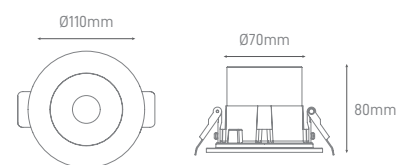

OUTDOOR

EXTERIOR
OUTDOOR

GLAZ

POWER	COLOR TEMPERATURE	TOTAL LUMINOUS FLUX (±5%)	BEAM ANGLE	IP	VOLTAGE	SIZE	CUT-OUT	MOUNTING TYPE	BODY MATERIAL	COLOR	SKU
4.6W	3000K	446lm	25°	IP67	220-240V	Ø110x80mm	Ø70mm	Recessed	Die-casting aluminium	Black White	ILAR-02239 ILAR-02240