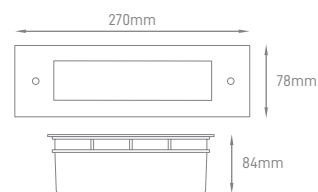

VITA II

POWER	COLOR TEMPERATURE	TOTAL LUMINOUS FLUX (±5%)	BEAM ANGLE	IP	VOLTAGE	SIZE	CUT-OUT	MOUNTING TYPE	BODY MATERIAL	COLOR	SKU
10W	3000K	680lm	110°	IP65	220-240V	270x78x84mm	251x72mm	Recessed	Die-casting aluminium, Tempered glass with white matt finish 316 stainless steel	Grey	ILAR-01196