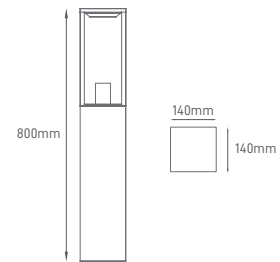

SHIRA

POWER	TYPE OF BULB	IP	VOLTAGE	SIZE	MOUNTING TYPE	BODY MATERIAL	COLOR	SKU
13W	1x E27	IP65	AC100-240V	800x140x140mm	Surface	Aluminium/Glass	Grey	ILAR-00874

*Lamps not included.

ELM

POWER	TYPE OF BULB	IP	VOLTAGE	SIZE	MOUNTING TYPE	BODY MATERIAL	COLOR	SKU
MAX 35W	1x E27	IP54	AC100-240V	Ø65x90x55x115mm	Bracket	Die-casting aluminium, Clear tempered glass	Grey	ILAR-00823