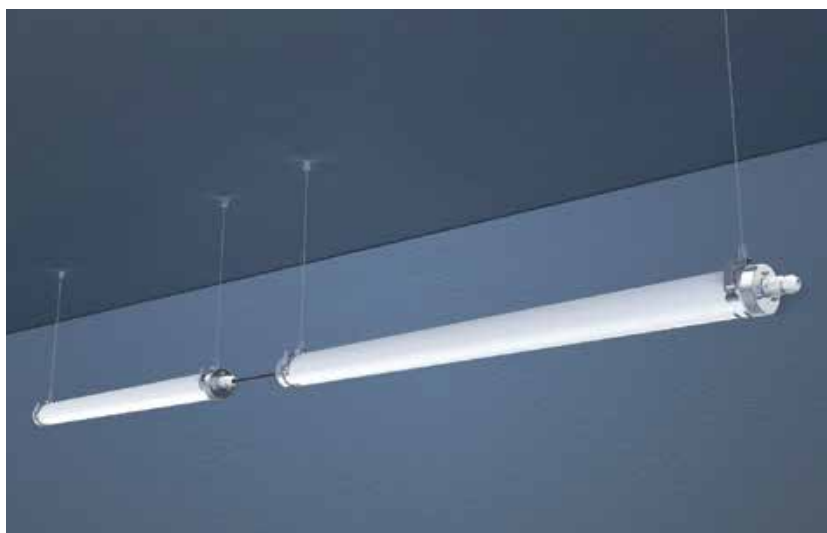

DURA PRO

POWER	COLOR TEMPERATURE	TOTAL LUMINOUS FLUX (±5%)	BEAM ANGLE	IP	VOLTAGE	SIZE	MOUNTING TYPE	BODY MATERIAL	COLOR	SKU
20W	4000K	3200lm	120°	IP69K	220-240V	592xØ70mm	Suspended	PC+Aluminium inside	White	On-request
36W		5760lm				1192xØ70mm				ILAR-02149
48W		7680lm				1492xØ70mm				On-request