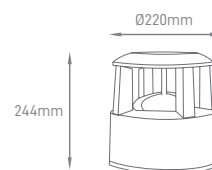

LOTUS SOLAR 433

POWER	COLOR TEMPERATURE	TOTAL LUMINOUS FLUX (±5%)	BEAM ANGLE	IP	CHARGING TIME	SENSOR	SIZE	MOUNTING TYPE	BODY MATERIAL	COLOR	SKU
1.8W	4000K	235-255lm	360° / 6m	IP65	6H	Crepuscular / Twilight	Ø220x244mm	Surface	6063 Aluminium	Grey	ILAR-00433