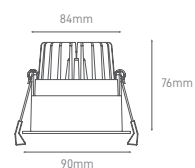

ACE

POWER	COLOR TEMPERATURE	TOTAL LUMINOUS	BEAM	IP	VOLTAGE	SIZE	CUT-OUT	MOUNTING	BODY MATERIAL	COLOR	SKU
		FLUX (±5%)									
10W	2700K	850lm	36°	IP40	200-240V	90x90x76mm	84x84mm	Recessed	Aluminium	White RAL9016	ILAR-00662
	4000K	950lm									ILAR-00663