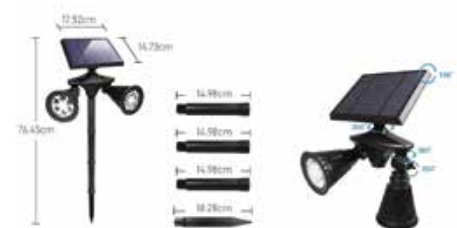

LEO SOLAR

POWER	COLOR TEMPERATURE	TOTAL LUMINOUS	BEAM	IP	SIZE	MOUNTING TYPE	BODY MATERIAL	COLOR	SKU
12W	6000K	FLUX (±5%)	ANGLE						
		800lm	360°	IP65	76.45x17.52x14.73cm	Surface	Plastic / PVC	Black	ILAR-00268