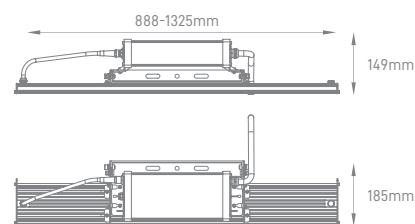

PADELITE

POWER	COLOR TEMPERATURE	TOTAL LUMINOUS FLUX (±5%)	IP	VOLTAGE	MOUNTING TYPE	BODY MATERIAL	COLOR	SKU
240W	5000K	39038lm	IP66	100-240V	Bracket/Pole Mounting	Die Cast Aluminium	Grey	ILAR-02342
320W		54300lm						ILAR-02312