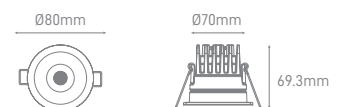

LENSES

24° - ILAR-02397
 36° - ILAR-02398
 60° - ILAR-02399

REFLECTOR

WHITE - ILAR-02400
 BLACK - ILAR-02401
 GOLDEN - ILAR-02402
 SILVER - ILAR-02403

HONEYCOMB

BLACK - ILAR-02404

LUKE 10W 3CCT

POWER	COLOR TEMPERATURE	TOTAL LUMINOUS FLUX (±5%)	BEAM ANGLE	UGR	IP	VOLTAGE	SIZE	CUT-OUT	DIM	BODY MATERIAL	COLOR	SKU
10W	3CCT 2700K-4000K-6000K	850lm	40°	<19	IP65	220-240V	Ø80x69.3mm	Ø70mm	Triac	Aluminium	Black	ILAR-02405