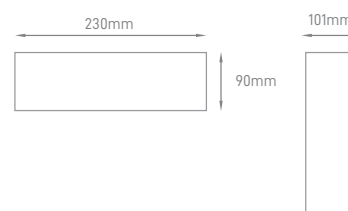

CANNA

POWER	COLOR	TOTAL LUMINOUS	BEAM	IP	VOLTAGE	SIZE	MOUNTING	BODY MATERIAL	COLOR	SKU	
	TEMPERATURE	FLUX (±5%)	ANGLE						TYPE		White
12W	4000K	580lm	120°	IP65	220-240V	230x90x101mm	Surface	ABS + PC	Grey	ILAR-00358	
	3000K/4000K/6500K	800lm							White	ILAR-01674