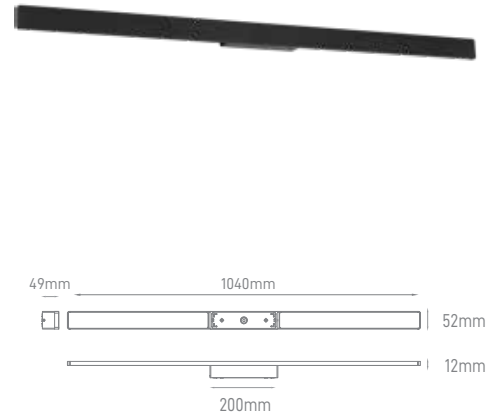

LOG

POWER	COLOR TEMPERATURE	TOTAL LUMINOUS FLUX (±5%)	BEAM ANGLE	IP	VOLTAGE	SIZE	MOUNTING TYPE	BODY MATERIAL	COLOR	SKU
18W	3000K	1840lm	120°	IP65	220-240V	1024x52x48mm	Surface	Aluminum	Black	ILAR-02080