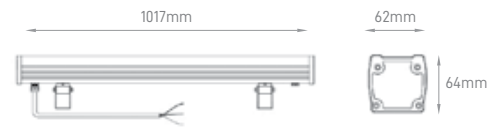

LINEAR WALL WASHER RL1-24/RL2-48

POWER	COLOR TEMPERATURE	TOTAL LUMINOUS		IP	VOLTAGE	SIZE	MOUNTING TYPE	BODY MATERIAL	COLOR	SKU
		FLUX (±5%)								
24W	RGB+CCT	1800lm		IP66	100-240V	1017x62x64mm	Bracket/Wall	Die Cast Aluminium	Grey	ILAR-01728
48W		3200lm								ILAR-01729