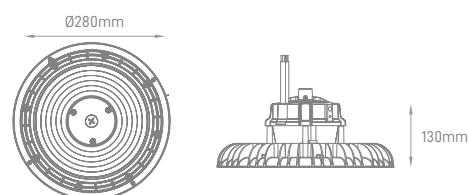

MASTER II CCT 160 LUMEN/W

POWER	COLOR TEMPERATURE	TOTAL LUMINOUS FLUX (±5%)	BEAM ANGLE	IP	VOLTAGE	SIZE	MOUNTING TYPE	BODY MATERIAL	COLOR	SKU
80W-120W-150W	3CCT	12800lm-24000lm	90°	IP65	100-277VAC	Ø280x130mm	Ceiling Mounting	Die-Casting Aluminum Polycarbonate Optical Lens	RAL9004 Black	ILAR-01960 ILAR-02270
120W-150W-200W	3000K-4000K-5000K	19200lm-32000lm