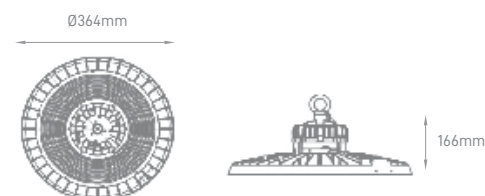

TECH 160 LUMEN/W

POWER	COLOR TEMPERATURE	TOTAL LUMINOUS FLUX (±5%)	BEAM ANGLE	IP	VOLTAGE	SIZE	MOUNTING TYPE	BODY MATERIAL	COLOR	SKU
150W	5000K	24000lm	90°	IP65	220~240VAC	Ø298x167mm	Ceiling Mounting	Aluminum Alloy Polycarbonate Optical Lens	Black	ILAR-01044
200W		32000lm				Ø364x166mm				ILAR-01045