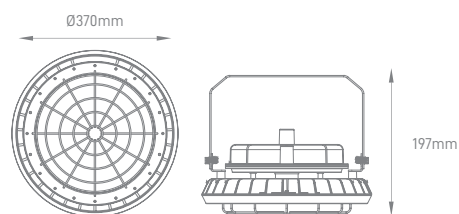

ATEX HIGHTOP

POWER	COLOR TEMPERATURE	TOTAL LUMINOUS FLUX (±5%)	BEAM ANGLE	IP	VOLTAGE	SIZE	MOUNTING TYPE	BODY MATERIAL	COLOR	SKU
100W	5000K	14000lm	90°	IP66	100-277V	Ø370x197mm	Ceiling Mounting	Die-Cast Aluminum ADC12	Grey	ILAR-02015
120W		16800lm								ILAR-02118
150W		21000lm								ILAR-02207
200W		28000lm								ILAR-02016

Accessories:

ILAR-02019 - Grill for Hightop 100W-200W (IK10)