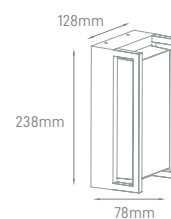

FISHER

POWER	COLOR TEMPERATURE	TOTAL LUMINOUS FLUX (±5%)	BEAM ANGLE	IP	VOLTAGE	SIZE	MOUNTING TYPE	BODY MATERIAL	COLOR	SKU
10W	3000K	900lm	90°	IP54	220-240V	238x128x78mm	Surface	Die-casting aluminium	Grey White	ILAR-00959 ILAR-00960