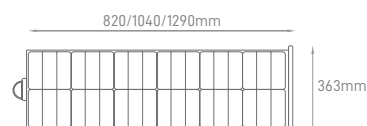

MOZZO SOLAR LED

POWER	COLOR TEMPERATURE	TOTAL LUMINOUS FLUX (±5%)	IP	CHARGING TIME	SENSOR	SIZE	MOUNTING TYPE	BODY MATERIAL	COLOR	SKU
10W-70W CONFIGURABLE	3000K/4000K/5000K	2000lm-12000lm	IP65	4H-10H	YES	820x363x76mm 1040x363x76mm 1290x363x76mm	Post Top	Aluminium	Black	On-request