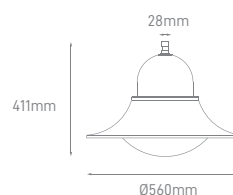

CAPPELLO

POWER	COLOR TEMPERATURE	TOTAL LUMINOUS FLUX (±5%)	IP	VOLTAGE	SIZE	MOUNTING TYPE	BODY MATERIAL	COLOR	SKU
30W-75W CONFIGURABLE	3000K/4000K/5000K	3600lm-9000lm	IP65	100-240V	Ø560x411mm	Suspended	Die Casting Aluminum	Black	On-request