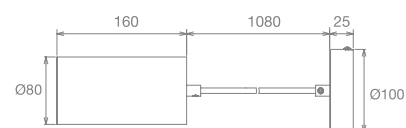

PASCAL

POWER	COLOR TEMPERATURE	TOTAL LUMINOUS FLUX (±5%)	BEAM ANGLE	IP	VOLTAGE	SIZE	CUT-OUT	MOUNTING TYPE	BODY MATERIAL	COLOR	SKU
18W	2700K	1650lm	36°	IP20	200-240V	Ø80x160mm	Ø100mm	Suspended	Aluminium	White RAL9016	ILAR-00701
										Black RAL9005	ILAR-00704
	4000K	1750lm								White RAL9016	ILAR-00702
										Black RAL9005	ILAR-00705