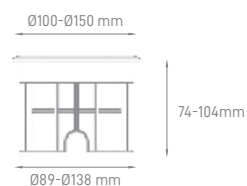

INGROUND SYS-RD RGB

POWER	COLOR	TOTAL LUMINOUS	BEAM	IP	VOLTAGE	SIZE	CUT-OUT	MOUNTING	BODY MATERIAL	COLOR	SKU	
	TEMPERATURE	FLUX (±5%)	ANGLE					TYPE		Steel		
5W	RGB+CCT	350lm	30°	IP68	24V	Ø100x74mm	Ø89mm	Inground	Stainless Steel+PC	Stainless	ILAR-02284	
9W		700lm	15°							Steel		ILAR-02285