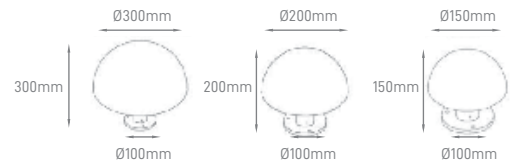

LUPO

POWER	COLOR TEMPERATURE	TOTAL LUMINOUS FLUX (±5%)	BEAM ANGLE	IP	VOLTAGE	SIZE	MOUNTING TYPE	BODY MATERIAL	COLOR	SKU
8.5W	3000K	680lm	-	IP65	220-240V	150x150mm	Surface	Aluminium	Matt Black	ILAR-02231
11W		880lm				200x200mm				ILAR-02230
15W		1325lm				300x300mm				ILAR-02229