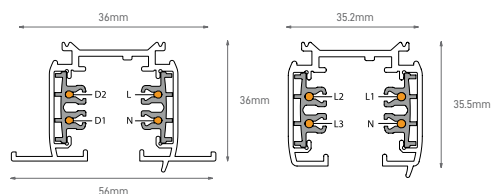

RECESSED TRACK LIGHT
WHITE / BRANCO

1M	2M
ILAR-00592	ILAR-00593