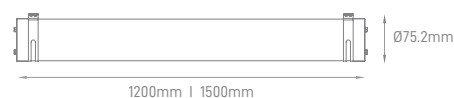

DURA IP66 BATTEN

POWER	COLOR TEMPERATURE	TOTAL LUMINOUS FLUX (±5%)	BEAM ANGLE	IP	VOLTAGE	SIZE	MOUNTING TYPE	BODY MATERIAL	COLOR	SKU
33W	4000K	4150lm	140°	IP66	200-240V	1200xØ75.2mm	Surface Mounted	PC+Aluminium inside	White	ILAR-00991
45W		5625lm				1500xØ75.2mm				ILAR-00992