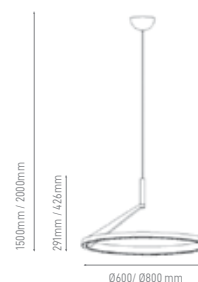

VISTA

POWER	COLOR TEMPERATURE	TOTAL LUMINOUS FLUX (±5%)	BEAM ANGLE	IP	VOLTAGE	SIZE	MOUNTING TYPE	BODY MATERIAL	COLOR	SKU
30W	3000K	1410lm	90°	IP20	220-240V	Ø600mm	Suspended	Aluminium	Matt Black	ILAR-02226
50W		2350lm				Ø800mm				ILAR-02225