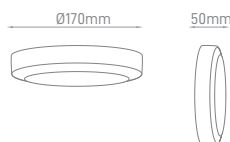

LARA 12W

POWER	COLOR TEMPERATURE	TOTAL LUMINOUS FLUX (±5%)	BEAM ANGLE	IP	VOLTAGE	SIZE	MOUNTING TYPE	BODY MATERIAL	COLOR	SKU
12W	4500K	840lm	120°	IP54	AC220-240V	Ø170x50mm	Surface	ABS + PC	White	ILAR-00954