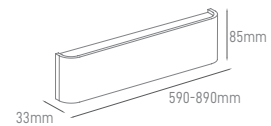

DUNA 19W | 29W | WHITE

POWER	COLOR TEMPERATURE	TOTAL LUMINOUS FLUX (±5%)	BEAM ANGLE	IP	VOLTAGE	SIZE	MOUNTING TYPE	BODY MATERIAL	COLOR	SKU
19W	3000K	1805lm	185°	IP20	220-240V	590x85x33mm	Wall Surface	Aluminium	White	ILAR-01746
29W		3420lm				890x85x33mm				ILAR-01747