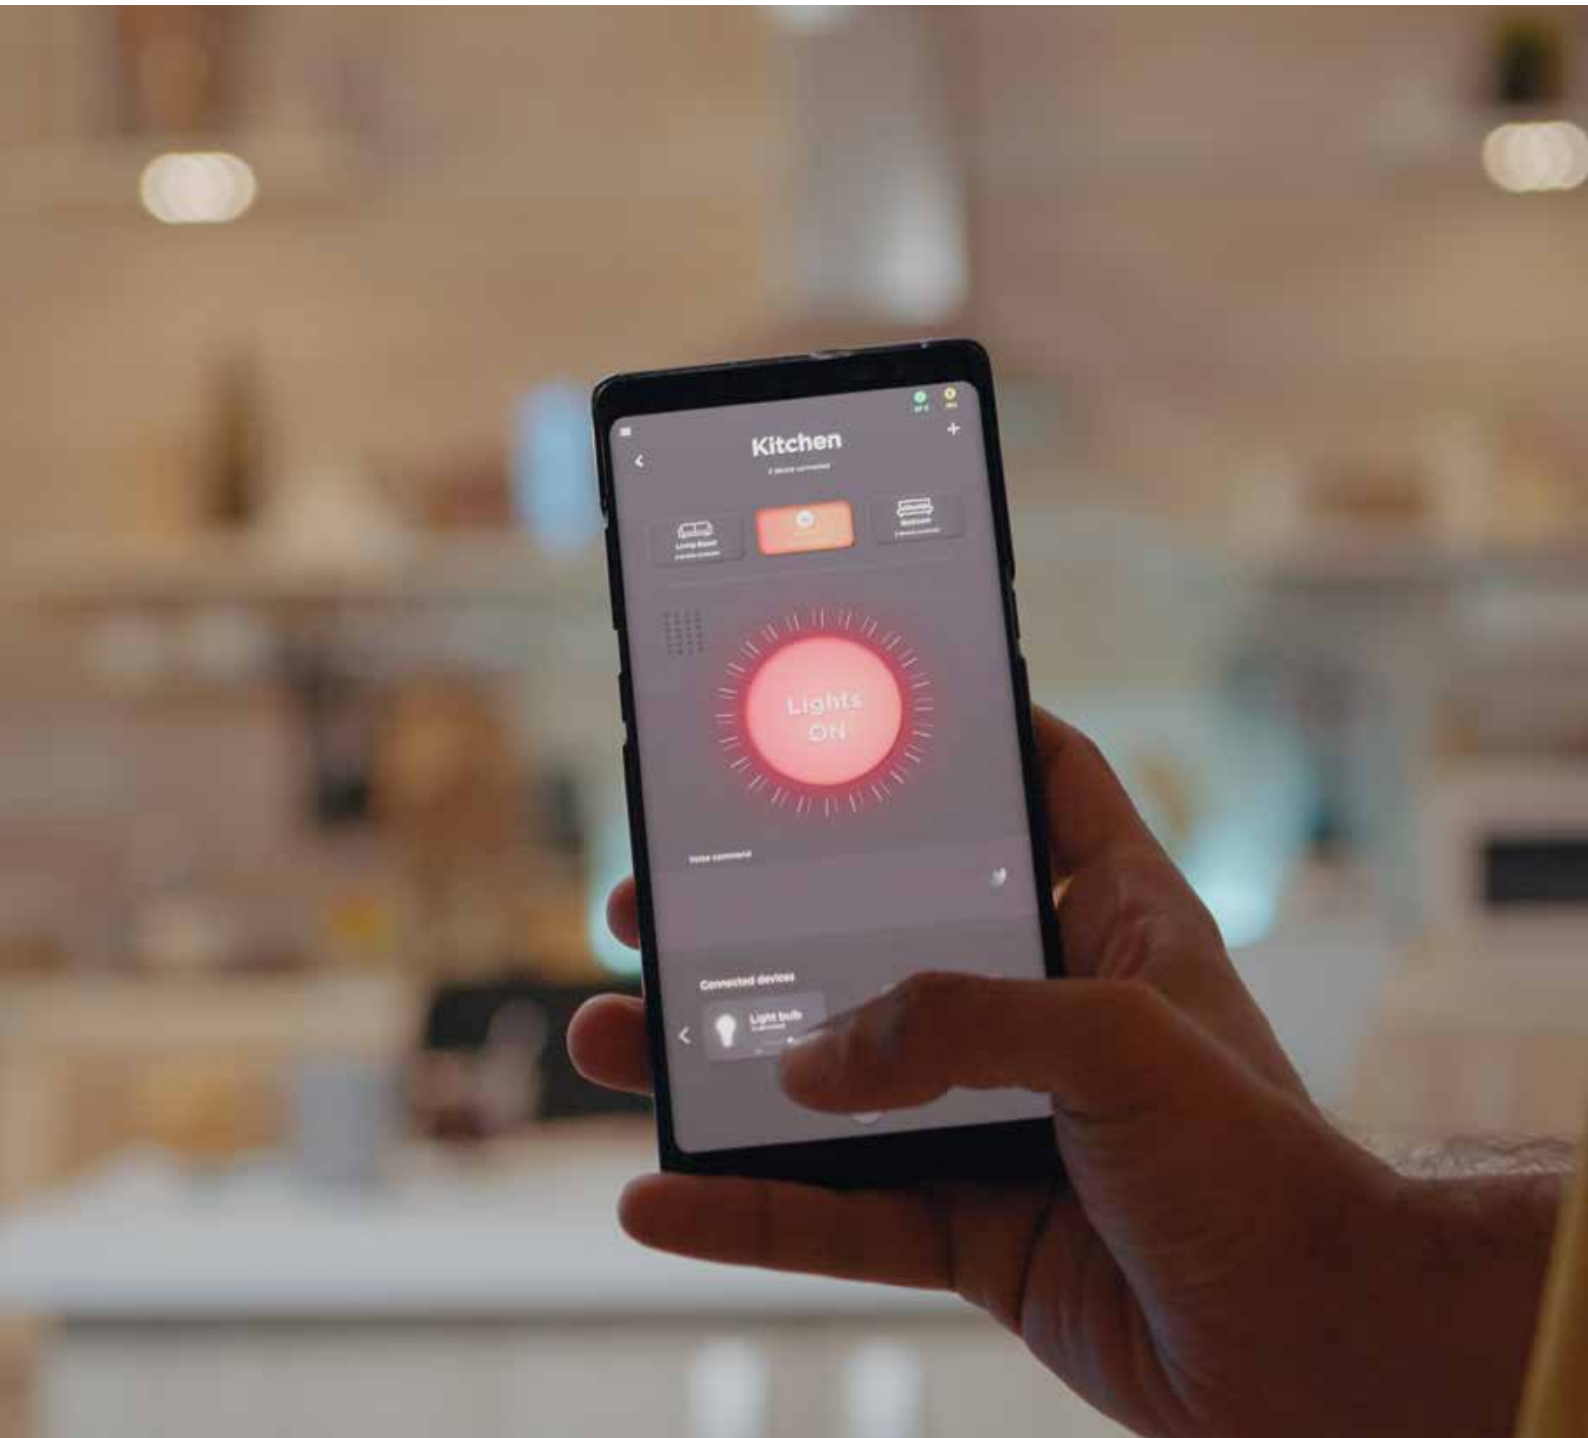

INTERIOR

CONTROLADORES **CONTROLLERS**

Encontre toda a gama de
Controladores Aronlight / Miboxer

**Find the full range of
Controllers Aronlight / Miboxer**

ARON LIGHT x **MIBOXER**[®]

WIRELESS (RF) CONTROLLERS