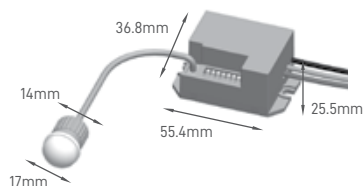

ST24

IP	BEAM ANGLE	POWER	DETECION DISTANCE	DELAY TIME	INSTALLATION HEIGHT	DIMMING	INSTALLATION	TYPE	SIZE	CUT-OUT	SKU
IP20	120°/360°	800W	3-6m	5s - 8min	Wall 1.5-3.5m/Ceiling 2-8m	No	Wall/ Ceiling	Infrared	55.4x25.5x36.8mm	Ø14mm	ILAR-00519