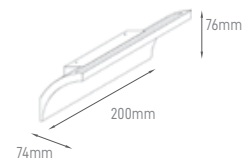

TIDE

POWER	COLOR TEMPERATURE	TOTAL LUMINOUS FLUX (±5%)	IP	VOLTAGE	SIZE	MOUNTING TYPE	BODY MATERIAL	COLOR	SKU
8W	3000K	440lm	IP20	220-240V	200x74x76mm	Wall Surface	Aluminium	Matt White Matt Black	ILAR-02233 ILAR-02234