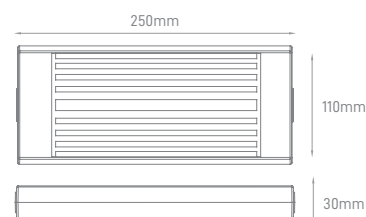

EASYLUX II PERMANENT / NO PERMANENT WITH REMOTE

POWER	TOTAL LUMINOUS		EMERGENCY			VOLTAGE	SIZE	MOUNTING		BODY MATERIAL	COLOR	SKU
	FLUX (±5%)	BATTERIES	TIME	IP	TYPE							
1.5W	150lm	3.2V 1.5Ah LifePO4	3 Hours	IP20	200-240V	250x110x30mm	Surface	ABS base + polycarbonate cover	White	ILEM-00064