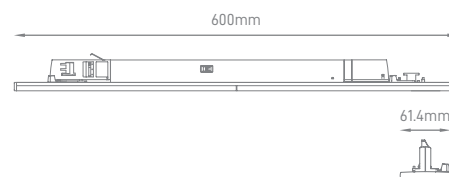

LINEA TRACK LIGHT

POWER	COLOR TEMPERATURE	TOTAL LUMINOUS FLUX (±5%)	BEAM ANGLE	IP	VOLTAGE	SIZE	MOUNTING TYPE	BODY MATERIAL	COLOR	SKU
20W	4000K	3200lm	90°	IP20	220-240V	600x61.4x28mm	Track Light	Aluminium	White RAL9016	ILAR-01173