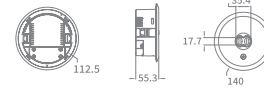

Recessed Mounting

POWER	COLOR TEMPERATURE	TOTAL LUMINOUS FLUX (±5%)	BATTERIES	EMERGENCY TIME	VOLTAGE	SIZE	CUT-OUT	MOUNTING TYPE	COLOR	SKU
6W	5000K	450lm	LiFePO4 6.4V600mAh	3 Hours	220-240V	Ø140mmx55.3mm	Ø115mm-Ø130mm	Recessed	White (Black optional)	ILEM-00052

DESCRIPTION
Dotlux Pro IP65 Kit

SKU
ILEM-00058

DESCRIPTION
Dotlux Pro Surface Kit

SKU
ILEM-00053