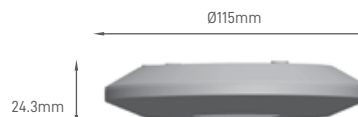

ST05C

IP	BEAM ANGLE	POWER	DETECION DISTANCE	DELAY TIME	INSTALLATION HEIGHT	DIMMING	INSTALLATION	TYPE	SIZE	COLOR	SKU
IP20	360°	2000W	6m max	10s - 15min	2.2-4m	No	Ceiling	Infrared	Ø115x24.3mm	White	ILAR-00259
										Black	ILAR-01957