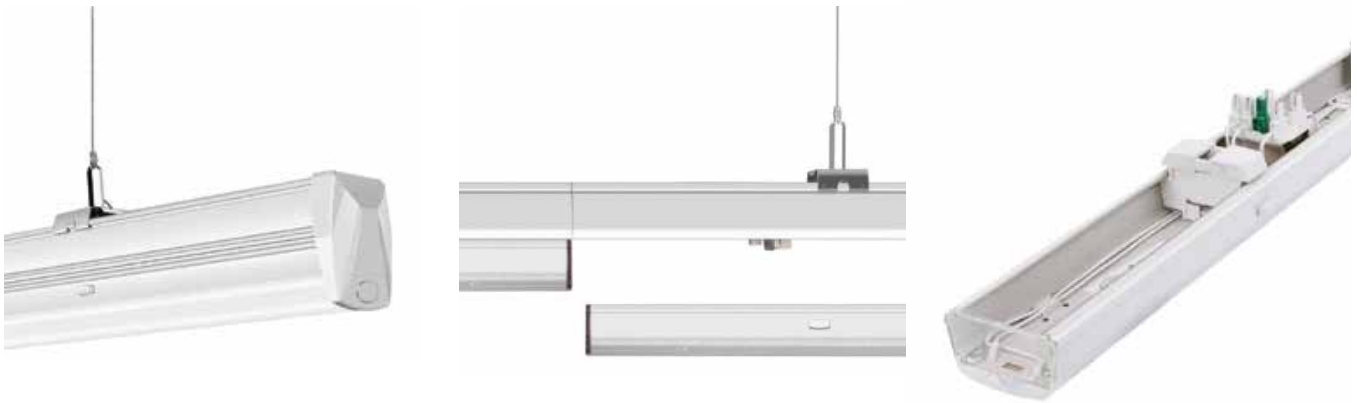

TRUNKING LIGHT

POWER	COLOR TEMPERATURE	TOTAL LUMINOUS FLUX (±5%)	BEAM ANGLE	IP	VOLTAGE	SIZE	MOUNTING TYPE	BODY MATERIAL	COLOR	SKU
50W	4000K	8000lm	90°	IP20	220-240V	1500x70x76mm	Suspended	Steel	White	ILAR-00760
50W - EMERGENCY			120°							ILAR-00761
										ILAR-01640

BEAM ANGLE