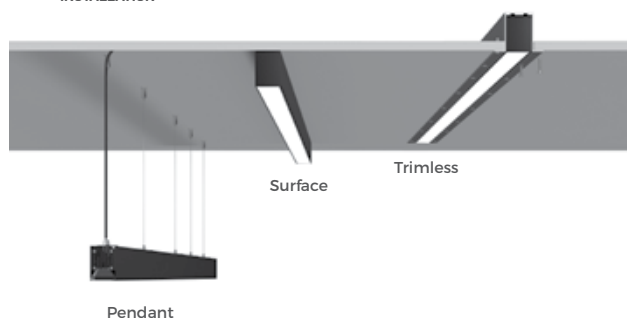

EXAMPLES

L 120° CONNECTOR 9 PCS
Y CONNECTOR 4 PCS

L CONNECTOR 4 PCS
T CONNECTOR 4 PCS
X CONNECTOR 1 PC

INSTALLATION

AURA CIRCULAR

Ø800mm / Ø1200mm / Ø1500mm

TYPE OF LIGHT (ON REQUEST) | VÁRIAS POSSIBILIDADES