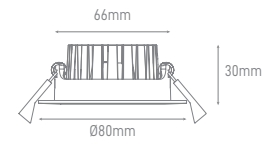

INTERIOR ENCASTRAR | RECESSED

ONE

POWER	COLOR TEMPERATURE	TOTAL LUMINOUS FLUX (±5%)	BEAM ANGLE	IP	VOLTAGE	SIZE	CUT-OUT	MOUNTING TYPE	BODY MATERIAL	COLOR	SKU
8W	3000K	815lm	60°	IP65	200-240V	Ø80x30mm	Ø66mm	Recessed	Aluminium	White RAL9016	ILAR-01027