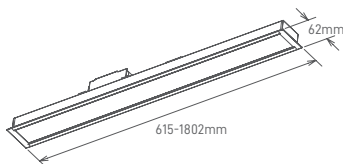

LYNX MODULAR RECESSED