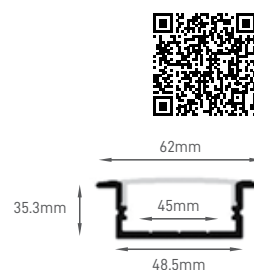

PROFILE LED STRIP SURFACE

DIMENSIONS	LENGHT	BODY MATERIAL	SKU
(L) 43 x (A) 20 x (F) 30 x (I) 28mm	2m	Aluminium	ILAR-01199

PROFILE LED STRIP RECESSED

DIMENSIONS	LENGHT	BODY MATERIAL	SKU
(L) 62 x (A) 35.3 x (F) 48.5 x (I) 45mm	2m	Aluminium	ILAR-01037