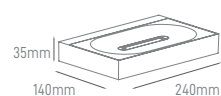

ALPI WHITE | BLACK

POWER	COLOR TEMPERATURE	TOTAL LUMINOUS FLUX (±5%)	BEAM ANGLE	IP	VOLTAGE	SIZE	MOUNTING TYPE	BODY MATERIAL	COLOR	SKU
18W	3000K	1710lm	120°	IP20	220-240V	240x140x35mm	Wall Surface	Aluminium	White Black	ILAR-01748 ILAR-01749