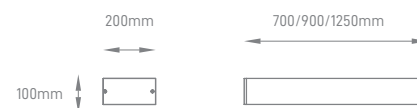

LUCCI

POWER	COLOR TEMPERATURE	TOTAL LUMINOUS FLUX (±5%)	IP	VOLTAGE	SIZE	MOUNTING TYPE	BODY MATERIAL	COLOR	SKU
30W-120W	3000K/4000K/5000K	4500lm-18000lm	IP66	100-240V	700x200x100mm	Multiple	Die Casting Aluminum	Black	On-request
150W-240W		900x200x100mm			On-request				
150W-240W CONFIGURABLE		1250x200x100mm			On-request				
150W-240W CONFIGURABLE		22500lm-36000lm							On-request