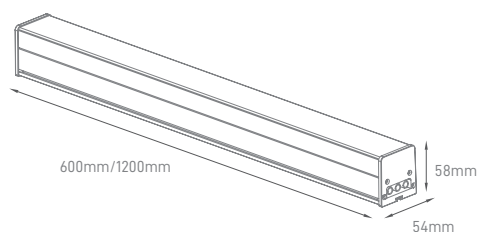

EXAMPLES

L CONNECTOR 4 PCS
T CONNECTOR 4 PCS
X CONNECTOR 1 PC