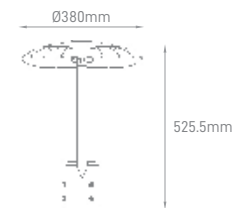

URBAN DESIGN ECO STREET LIGHT

POWER	COLOR TEMPERATURE	TOTAL LUMINOUS FLUX (±5%)	BEAM ANGLE	IP	VOLTAGE	SIZE	MOUNTING TYPE	BODY MATERIAL	COLOR	SKU
35W	3CCT 3000K-4000K-5000K	3955-4830lm	120°	IP65	100-277V	Ø380x525.5mm	Post Top	Die Casting Aluminum	RAL9004 Black	ILAR-01074