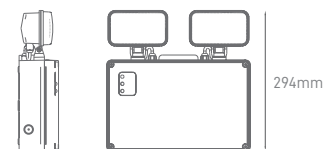

PROJETOR DE EMERGÊNCIA

POWER	TOTAL LUMINOUS FLUX (±5%)	BATTERIES	EMERGENCY TIME	IP	VOLTAGE	SIZE	MOUNTING TYPE	BODY MATERIAL	COLOR	SKU
6.8W	75ww0lm	12V2.8Ah Ni-Cad Battery	3 Hours	IP65	220-240V	300x294x82mm	Surface	Polycarbonate Diffuser & ABS Housing	White	ILEM-00033
17W	2000lm	22.2V 2Ah Ni-Cad Battery								ILEM-00059