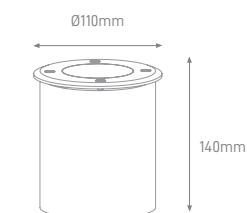

OTTO

POWER	TYPE OF BULB	IP	VOLTAGE	SIZE	CUT-OUT	MOUNTING TYPE	BODY MATERIAL	COLOR	SKU
MAX 35W	1x GU10	IP66	AC100-240V	Ø110x140mm	Ø103mm	Inground	Die-casting aluminium, Clear tempered glass, 316 stainless steel	Grey	ILAR-01166

*Lamps not included.