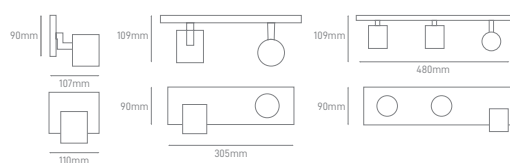

NATAN GU10 BLACK

MODEL	POWER	TYPE OF BULB	IP	VOLTAGE	SIZE	MOUNTING TYPE	BODY MATERIAL	COLOR	SKU
SINGLE	Max. 7W	1X GU10			110x90x10.5mm				ILAR-00893
DOUBLE	Max. 2x 7W	2X GU10	IP20	220-240V	305x90x10.5mm	Surface	Aluminium	Black	ILAR-01139
TRIPLE	Max. 3x 7W	3X GU10			480x90x10.5mm				ILAR-01140

* Lamps not included