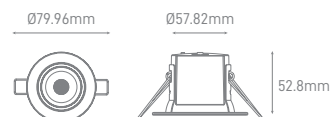

MATT 6W 4CCT 360°

POWER	COLOR TEMPERATURE	TOTAL LUMINOUS FLUX (±5%)	BEAM ANGLE	IP	VOLTAGE	SIZE	CUT-OUT	DIM	BODY MATERIAL	COLOR	SKU
6W	4CCT 2700K-3000K-4000K-6000K	680lm	360°	IP65	220-240V	Ø79.96x52.8mm	Ø57.82mm	Triac	Aluminium	Black	ILAR-02414