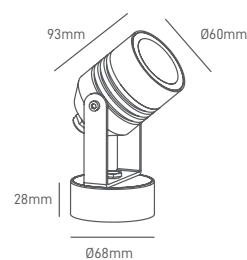

SIG

POWER	TYPE OF BULB	IP	VOLTAGE	SIZE	MOUNTING TYPE	BODY MATERIAL	COLOR	SKU
MAX 35W	1x GU10	IP54	AC100-240V	Ø60x28x93xØ68mm	Bracket	Die-casting aluminium, Clear tempered glass	Grey	ILAR-01165

*Lamps not included.