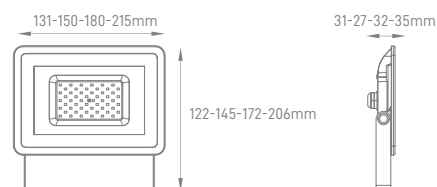

THE SLIM WHITE

POWER	COLOR TEMPERATURE	TOTAL LUMINOUS FLUX (±5%)	BEAM ANGLE	IP	VOLTAGE	SIZE	MOUNTING TYPE	BODY MATERIAL	COLOR	SKU
10W	4500K	900lm	120°	IP65	220-240V	131x122x31mm	Surface	Die Cast Aluminium	White	ILAR-00175
	6000K									ILAR-00174
20W	4500K	1700lm	120°	IP65	220-240V	150x145x27mm	Surface	Die Cast Aluminium	White	ILAR-00532
	6000K									ILAR-00176
30W	4500K	2500lm	120°	IP65	220-240V	180x172x32mm	Surface	Die Cast Aluminium	White	ILAR-00535
	6000K									ILAR-00177
50W	4500K	4000lm	120°	IP65	220-240V	215x206x35mm	Surface	Die Cast Aluminium	White	ILAR-00538
	6000K									ILAR-00178