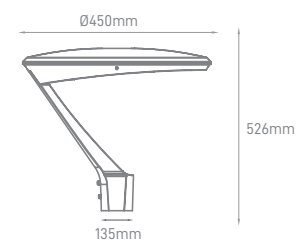

URBAN DESIGN II

POWER	COLOR TEMPERATURE	TOTAL LUMINOUS FLUX (±5%)	IP	VOLTAGE	SIZE	MOUNTING TYPE	BODY MATERIAL	COLOR	SKU
40W	5000K	5200lm	IP66	100-277V	Ø450x340x526xØ89mm	Post Top	Die Cast Aluminium	RAL9004 Black	ILAR-01070
60W		7800lm							ILAR-01071
75W		9750lm							ILAR-01072
100W		13000lm							ILAR-01073
10W-100W CONFIGURABLE	3000K/4000K/5000K	2600lm-13000lm							On-request