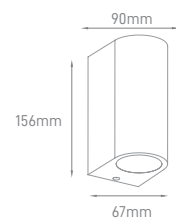

*Lamps not included.

PARKE DOUBLE

POWER	TYPE OF BULB	IP	VOLTAGE	SIZE	MOUNTING TYPE
MAX 2x 35W	2x GU10	IP44	220-240V	90x156x67mm	Surface

BODY MATERIAL	COLOR	SKU
Die-casting aluminium	Grey White	ILAR-00967 ILAR-00968