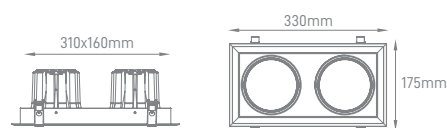

QUANT DOUBLE

POWER	COLOR TEMPERATURE	TOTAL LUMINOUS FLUX (±5%)	BEAM ANGLE	IP	VOLTAGE	SIZE	CUT-OUT	MOUNTING TYPE	BODY MATERIAL	COLOR	SKU
60W	2700K	6200lm	≥80	IP20	200-240V	330x175x110mm	310x160mm	Recessed	Aluminium	Black White	ILAR-00668 ILAR-00677