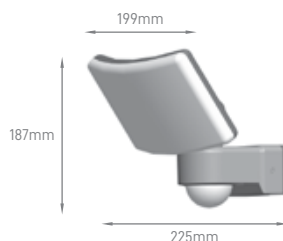

ST61 / 16W / 4000K

IP	BEAM ANGLE	POWER	DETECION DISTANCE	DELAY TIME	AMBIENT LIGHTING	DIMMING	INSTALLATION	TYPE	SIZE	SKU
IP65	240°	30W (2200 Lm)	5-10m	10s - 15min	Yes	No	Wall	Infrared	199x188x225mm	ILAR-01668