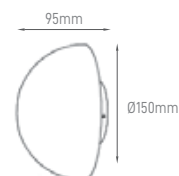

LUPO WALL

POWER	COLOR TEMPERATURE	TOTAL LUMINOUS FLUX (±5%)	BEAM ANGLE	IP	VOLTAGE	SIZE	MOUNTING TYPE	BODY MATERIAL	COLOR	SKU
15W	2700K	1092lm	360°	IP54	220-240V	150x95mm	Surface Mounted	Aluminium	Matt Black	ILAR-02228