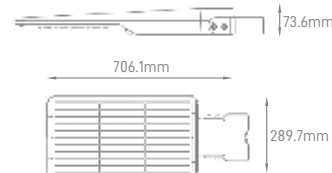

LEAN SOLAR STREET

POWER	COLOR TEMPERATURE	TOTAL LUMINOUS FLUX (±5%)	BEAM ANGLE	IP	SIZE	CHARGING TIME	SENSOR	BODY MATERIAL	COLOR	SKU
15W	4000K	2250lm	140x70°	IP65	706.1x289.7x73.6mm	8-10hrs strong sunshine to fully charge	Crepuscular / Twilight	ABS+PC, aluminum, Anti-UV	Black	ILAR-01801
40W		4800lm	-TPIII							ILAR-01802