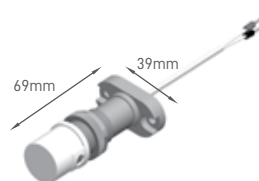

ST330 - 1-10 V

IP	BEAM ANGLE	DIMMING	INSTALLATION	TYPE	SIZE	SKU
IP20	360°	1%-100%	False Ceiling	Twilight	38x69mm	ILAR-00606