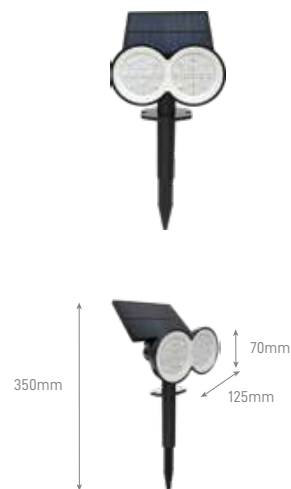

SABI SOLAR

POWER	COLOR TEMPERATURE	TOTAL LUMINOUS FLUX (±5%)	BEAM ANGLE	IP	SIZE	MOUNTING TYPE	BODY MATERIAL	COLOR	SKU
1.5W	RGB+CW+WW	120lm	120°x2	IP65	125x70x350mm	Surface	Plastic / PVC	Black	ILAR-01931