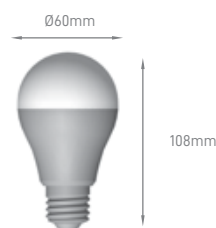

ST461AM

IP	BEAM ANGLE	POWER	COLOR TEMPERATURE	TOTAL LUMINOUS FLUX (±5%)	DETECION DISTANCE	INSTALLATION HEIGHT	TYPE	SIZE	SKU
IP20	360°	7W	4000K	600lm	5m	2.3-5m	Microwave	Ø60x108mm	ILAR-02055