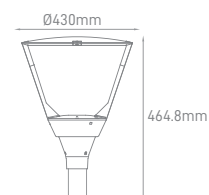

URBAN PRO STREET LUMINAIRE

POWER	COLOR TEMPERATURE	TOTAL LUMINOUS		IP	VOLTAGE	SIZE	MOUNTING TYPE	BODY MATERIAL	COLOR	SKU
		FLUX (±5%)								
40W	4000K	5600lm		IP66	100-277V	Ø430x464.8mm	Post Top	Die Casting Aluminum	RAL9004 Black	ILAR-01245
60W	5000K	8400lm								ILAR-01193
30W-40W-50W	3CCT 3000K-4000K-5000K	4800-8000lm								ILAR-01134
										ILAR-02271