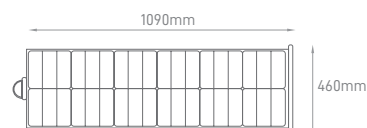

ORION SOLAR LED

POWER	COLOR TEMPERATURE	IP	CHARGING TIME	SENSOR	SIZE	MOUNTING TYPE	BODY MATERIAL	COLOR	SKU
40W	5000K	IP65	8H (AM1.5, 1000W/m², 25°)	YES	1090x460x200mm	Post Top	Aluminium	White	ILAR-00750