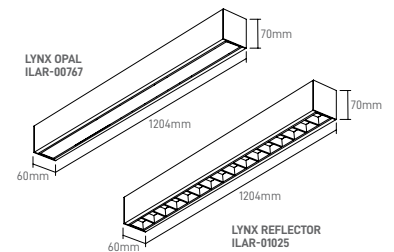

INTERIOR SUSPENSO | SUSPENDED

LYNX WHITE | BLACK

POWER	COLOR TEMPERATURE	TOTAL LUMINOUS FLUX (±5%)	BEAM ANGLE	IP	VOLTAGE	SIZE	MOUNTING TYPE	BODY MATERIAL	COLOR	SKU
20W - Opal	3CCT 3000K-4000K-5700K	2200-2400lm	100°	IP20	200-240V	604x60x70mm	Surface Mounted/ Suspended	Aluminium	White RAL9016	ILAR-01664
									Black RAL 9005	ILAR-01663
40W - Opal		4400-4800lm				1204x60x70mm			White RAL9016	ILAR-00767
									Black RAL 9005	ILAR-01004
40W - Reflector		4800-5200lm							White RAL9016	ILAR-01025
									Black RAL 9005	ILAR-01036

RECOMMENDED ACCESSORIES