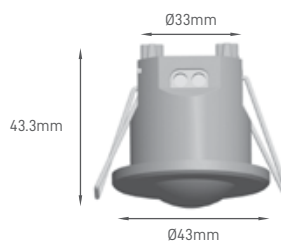

ST331

IP	BEAM ANGLE	INSTALLATION HEIGHT	DIMMING	INSTALLATION	SIZE	CUT-OUT	SKU
IP20	360°	1.8-4m	1%-100%	False Ceiling	Ø43x43.3x34mm	Ø33mm	ILAR-01865