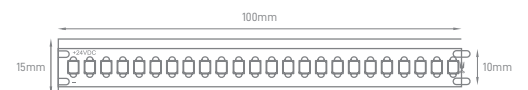

NEON TUBE POOL IP68 24V

POWER	COLOR TEMPERATURE	TOTAL LUMINOUS		IP	LED	VOLTAGE	LED/MT	WIDTH	LENGHT	CUTTING SEGMENT	SKU
		FLUX (±5%)									
10W	2700K	770lm/m		IP68	SMD 2216	24V	240 LED/w	15mm	5m	100mm	ILAR-02329
	4000K	880lm/m									ILAR-02330
10W	2700K	770lm/m		IP68	SMD 2216	24V	240 LED/w	15mm	10m	100mm	ILAR-02331
	4000K	880lm/m									ILAR-02332
15W	RGB	525lm/m			SMD 5050		96 LED/w		5m		ILAR-02333