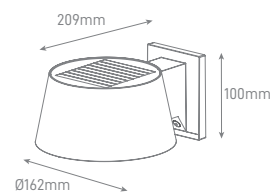

ZUN SOLAR

POWER	COLOR TEMPERATURE	TOTAL LUMINOUS FLUX (±5%)	BEAM ANGLE	IP	SOLAR PANEL	BATTERY	DISCHARGING TIMER	BODY MATERIAL	SIZE	COLOR	SKU
6W	4000K	1000lm	120° (6m max.)	IP65	Monocrystalline Silicon 4.86 1W	Li-ion Battery 3.7V, 2000mAh, 7.4WH	24H	ABS+PC	209xØ162x100mm	Grey	ILAR-02291