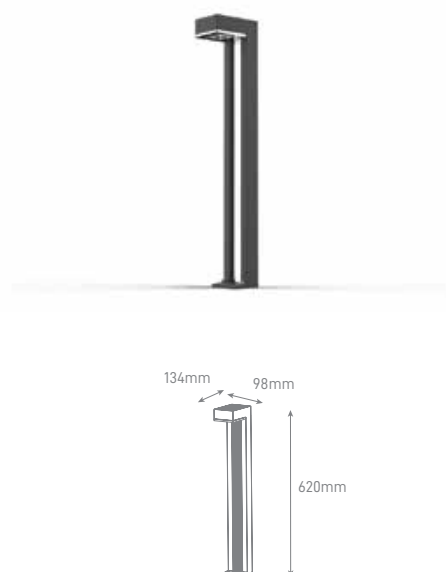

BOLLARD SUNYA SOLAR

POWER	COLOR TEMPERATURE	TOTAL LUMINOUS FLUX (±5%)	BEAM ANGLE	IP	SOLAR PANEL	BATTERY	DISCHARGING TIMER	BODY MATERIAL	SIZE	COLOR	SKU
2W	3000K	100lm	120° (5m max.)	IP65	Monocrystalline Silicon 4.86 1W	Li-ion Battery 3.7V, 2000MAH, 7.4WH	24H	Aluminum Panlite PC	620x134x98mm	Grey	ILAR-02293