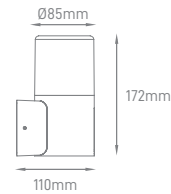

ARC

POWER MAX 25W	TYPE OF BULB 1x E27	IP IP65	VOLTAGE 220-240V	SIZE Ø85x172x110mm	BODY MATERIAL Aluminium/PVC	COLOR Grey	SKU ILAR-00876

*Lamps not included.