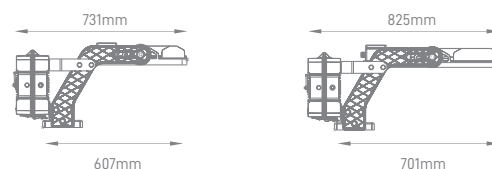

STADIUM PRO

POWER	COLOR TEMPERATURE	TOTAL LUMINOUS FLUX (±5%)	IP	VOLTAGE	SIZE	MOUNTING TYPE	BODY MATERIAL	COLOR	SKU
600W-1200W CONFIGURABLE	3000K/4000K/5000K/5700K	96000lm-192000lm	IP66	100-240V	731x597x356mm 825x597x356mm	Bracket Mounting	Die Cast Aluminium	Black	On-request