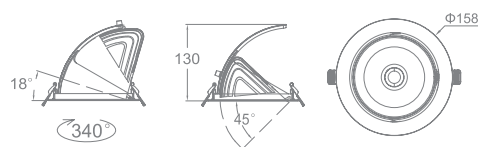

RITZ

POWER	COLOR TEMPERATURE	TOTAL LUMINOUS	BEAM	IP	VOLTAGE	SIZE	CUT-OUT	MOUNTING	BODY MATERIAL	COLOR	SKU
		FLUX (±5%)	ANGLE					TYPE			
33W	3000K	2735lm	36°	IP20	200-240V	Ø158x130mm	Ø145mm	Recessed	Aluminium	White	ILAR-00575
	4000K	2812lm									ILAR-00576
	3000K	2735lm									On-request
	4000K	2812lm