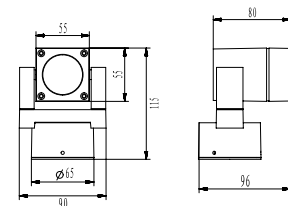

SHIRA

POWER	TYPE OF BULB	IP	VOLTAGE	SIZE	MOUNTING TYPE	BODY MATERIAL	COLOR	SKU
13W	1x E27	IP65	AC100-240V	800x140x140mm	Surface	Aluminium/Glass	Grey	ILAR-00874

*Lamps not included.

ELM

POWER	TYPE OF BULB	IP	VOLTAGE	SIZE	MOUNTING TYPE	BODY MATERIAL	COLOR	SKU
MAX 35W	1x E27	IP54	AC100-240V	Ø65x90x55x115mm	Bracket	Die-casting aluminium, Clear tempered glass	Grey	ILAR-00823