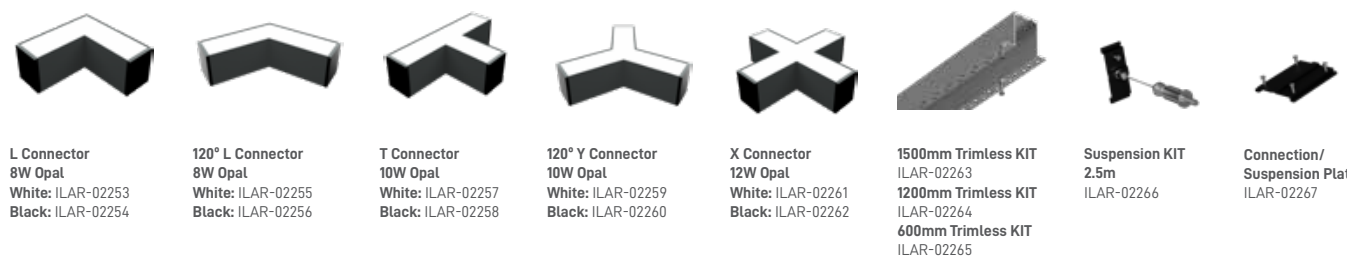

RECOMMENDED ACCESSORIES

Suspension KIT
ILAR-00771

Connector
ILAR-00772

Dimmable Driver 1-10V
ILAR-01015

LYNX EVO

POWER	COLOR TEMPERATURE	TOTAL LUMINOUS FLUX (±5%)	CRI	VOLTAGE	SIZE	MOUNTING TYPE	BODY MATERIAL	COLOR	SKU
18W	3CCT	2250lm	>80	220-240V	600x55x75mm	Surface Mounted/Suspended	Aluminium	White RAL9016	ILAR-02251
								Black RAL 9005	ILAR-02252
36W	3000K-4000K-5700K	4500lm	>80	220-240V	1200x55x75mm	Surface Mounted/Suspended	Aluminium	White RAL9016	ILAR-02249
								Black RAL 9005	ILAR-02250
45W	3000K-4000K-5700K	5625lm	>80	220-240V	1500x55x75mm	Surface Mounted/Suspended	Aluminium	White RAL9016	ILAR-02247
								Black RAL 9005	ILAR-02248