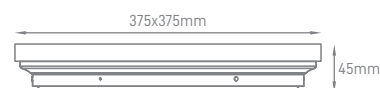

GLENDIA 3CCT

POWER	COLOR TEMPERATURE	TOTAL LUMINOUS FLUX (±5%)	IP	BEAM ANGLE	VOLTAGE	SIZE	MOUNTING TYPE	BODY MATERIAL	COLOR	SKU
32W	3CCT 3000K/4000K/6500K	3200lm	IP44	120°	220-240V	375x375mm	Surface	SPCC + PC	White	ILAR-02450