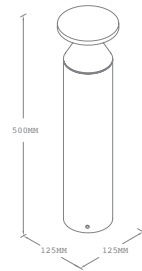

ARCHI

POWER	COLOR TEMPERATURE	TOTAL LUMINOUS FLUX (±5%)	BEAM ANGLE	IP	VOLTAGE	SIZE	MOUNTING TYPE	BODY MATERIAL	COLOR	SKU
12W	3000K	600lm	120°	IP65	220-240V	Ø130xH500mm	Surface	Aluminium	Black	ILAR-02082