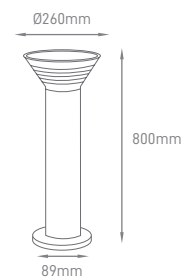

MOSS SOLAR 430

POWER	COLOR TEMPERATURE	TOTAL LUMINOUS FLUX (±5%)	BEAM ANGLE	IP	SENSOR	SIZE	MOUNTING TYPE	BODY MATERIAL	COLOR	SKU
3.5W	5000K	385-435lm	360° / 6m	IP65	Crepuscular / Twilight	Ø260x800x89mm	Surface	6063 Aluminium	Black	ILAR-00430