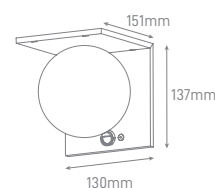

MARLO SOLAR

POWER	COLOR TEMPERATURE	TOTAL LUMINOUS FLUX (±5%)	BEAM ANGLE	IP	SOLAR PANEL	BATTERY	DISCHARGING TIMER	BODY MATERIAL	SIZE	COLOR	SKU
6W	4000K	1000lm	120° (5m max.)	IP65	Monocrystalline Silicon 4.86V 1.5W	Li-ion Battery 3.7V, 2000mAh, 7.4WH	24H	ABS+PC	151x137x130mm	Grey	ILAR-02292