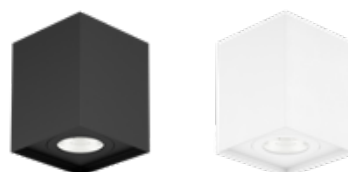

VIGG

POWER	COLOR TEMPERATURE	TOTAL LUMINOUS FLUX (±5%)	BEAM ANGLE	IP	VOLTAGE	SIZE	MOUNTING TYPE	BODY MATERIAL	COLOR	SKU
10W	2700K	1090lm	60°	IP54	200-240V	90x90x108mm	Surface Mounted	Aluminium	White RAL9016	ILAR-00998
	4000K								Black RAL9005	ILAR-00999
									White RAL9016	ILAR-00996
									Black RAL9005	ILAR-00997