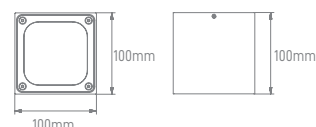

ASH

POWER	COLOR TEMPERATURE	TOTAL LUMINOUS FLUX (±5%)	BEAM ANGLE	IP	VOLTAGE	SIZE	MOUNTING TYPE	BODY MATERIAL	COLOR	SKU
6W	3000K	410lm	45°	IP65	AC220-240V	100x100mm	Surface	Die-casting aluminium, Clear polycarbonate diffuser	Grey	ILAR-00808