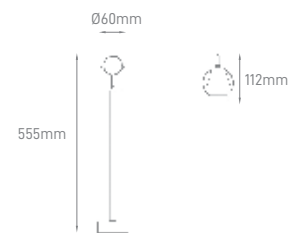

TULIP

POWER MAX 35W	TYPE OF BULB 1x GU10	IP IP54	SIZE Ø60x112x95x555mm	MOUNTING TYPE Surface	BODY MATERIAL Die-casting aluminium, Extruded aluminum profiles Clear tempered glass	COLOR Grey	SKU ILAR-00824

*Lamps not included.