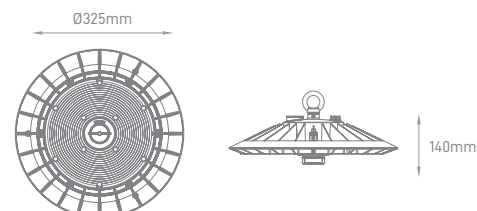

COBALT

POWER	COLOR TEMPERATURE	TOTAL LUMINOUS FLUX (±5%)	BEAM ANGLE	IP	VOLTAGE	SIZE	MOUNTING TYPE	BODY MATERIAL	COLOR	SKU
150W	3CCT	27000lm	90°	IP65	220-240V	Ø325x140mm	Loop hanging	Aluminum alloy	Ral 9007 Grey	ILAR-02205
200W	3000K-4000K-5000K	36000lm					Ceiling Mounting	Polycarbonate optical lens		ILAR-02206