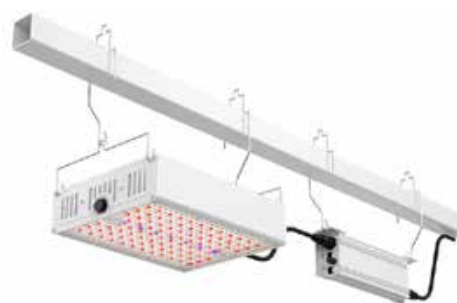

HORTI PRO

POWER	SYSTEM EFFICACY	PPF OUTPUT	IP	POWER INPUT	SPECTRUM	DIMMING OPTIONS	SIZE	CERTIFICATE	SKU
400W	2.6 umol/J	1040 umol/s	IP65	100-277Vac	WR	1-10V / DALI	340x260x79mm	CE, ROHS	ILAR-01476
800W	2.7 umol/J	2160 umol/s					664x260x79mm		ILAR-01477