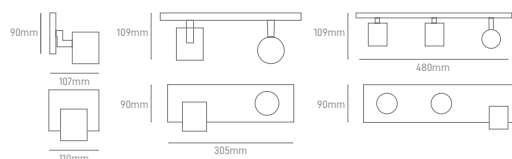

NATAN GU10 WHITE

MODEL	POWER	TYPE OF BULB	IP	VOLTAGE	SIZE	MOUNTING TYPE	BODY MATERIAL	COLOR	SKU
SINGLE	Max. 7W	1X GU10			110x90x10.5mm				ILAR-00885
DOUBLE	Max. 2x 7W	2X GU10	IP20	220-240V	305x90x10.5mm	Surface	Aluminium	White	ILAR-00886
TRIPLE	Max. 3x 7W	3X GU10			480x90x10.5mm				ILAR-00891

* Lamps not included