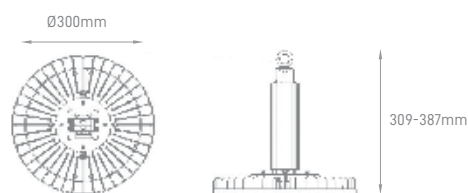

HIGH TEMPERATURE (65°C)

POWER	COLOR TEMPERATURE	TOTAL LUMINOUS FLUX (±5%)	BEAM ANGLE	IP	VOLTAGE	SIZE	BODY MATERIAL	COLOR	SKU
150W	5000K	22500lm	90°	IP65	100-240 VAC	Ø360x309mm	Aluminum Alloy	Black	ILAR-02320
200W		30000lm				Ø360x387mm			ILAR-02321