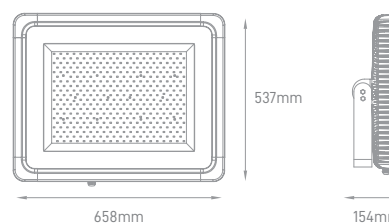

STANDARD IP65

POWER	COLOR TEMPERATURE	TOTAL LUMINOUS FLUX (±5%)	BEAM ANGLE	IP	VOLTAGE	SIZE	MOUNTING TYPE	BODY MATERIAL	COLOR	SKU
150W	6000K	14200lm	120°	IP65	100-240V	423x352x60mm	Surface	Die Cast Aluminium	Black	ILAR-00255
200W		19000lm								ILAR-00256