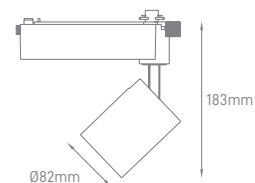

PRADO ECO | CCT

POWER	COLOR TEMPERATURE	TOTAL LUMINOUS FLUX (±5%)	BEAM ANGLE	IP	VOLTAGE	SIZE	MOUNTING TYPE	BODY MATERIAL	COLOR	SKU
20W	4000K	1600lm				Ø68x155mm	Track Light	Aluminium	White RAL9016	ILAR-01849
30W		2400lm	24°	IP20	220-240V	Ø82x 155mm			Black	ILAR-01234
30W	3CCT 3000K-4000K-6000K									ILAR-01946