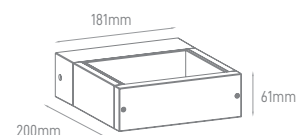

KANE CCT

POWER	COLOR TEMPERATURE	TOTAL LUMINOUS FLUX (±5%)	IP	VOLTAGE	SIZE	MOUNTING TYPE	BODY MATERIAL	COLOR	SKU
10W	2CCT 3000K-4000K	650lm	IP65	100-240V	181x61x200mm	Surface	Aluminium	Grey RAL 7016	ILAR-01682