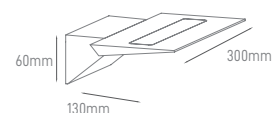

FREDI WHITE | BLACK

POWER	COLOR TEMPERATURE	TOTAL LUMINOUS FLUX (±5%)	BEAM ANGLE	IP	VOLTAGE	SIZE	MOUNTING TYPE	BODY MATERIAL	COLOR	SKU
9W	3000K	855lm	120°	IP20	220-240V	300x60x130mm	Wall Surface	Aluminium	White Black	ILAR-01750 ILAR-01751