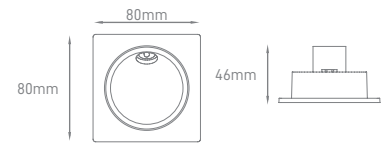

CEDAR

POWER	COLOR TEMPERATURE	TOTAL LUMINOUS FLUX (±5%)	BEAM ANGLE	IP	VOLTAGE	SIZE	CUT-OUT	MOUNTING TYPE	BODY MATERIAL	COLOR	SKU
3W	3000K	100lm	100°	IP65	220-240V	80x80x46mm	Ø74mm	Recessed	Die-casting aluminium Clear tempered glass	Grey	ILAR-00822