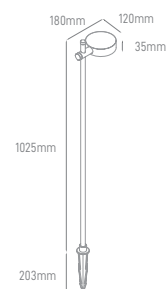

PULSE

POWER	COLOR TEMPERATURE	TOTAL LUMINOUS FLUX (±5%)	BEAM ANGLE	IP	VOLTAGE	SIZE	MOUNTING TYPE	BODY MATERIAL	COLOR	SKU
7W	3000K	675lm	70°	IP65	220-240V	Ø120xH35x800mm	Surface	Aluminium	Black	ILAR-02078