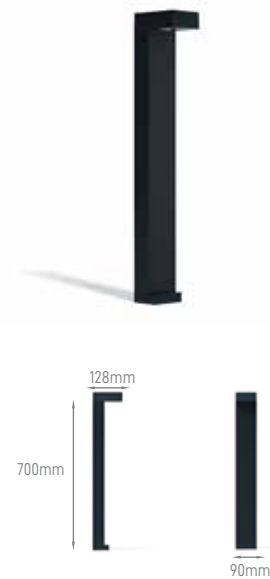

BERY

POWER	COLOR TEMPERATURE	TOTAL LUMINOUS FLUX (±5%)	BEAM ANGLE	IP	VOLTAGE	SIZE	MOUNTING TYPE	BODY MATERIAL	COLOR	SKU
6W	3000K	430lm	100°	IP65	220-240V	128x700x90mm	Surface	Aluminium	Grey	ILAR-02241