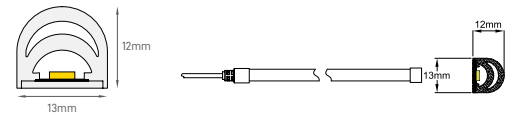

NEON TUBE IP67 24V

POWER	COLOR TEMPERATURE	TOTAL LUMINOUS		IP	LED	VOLTAGE	LED/MT	WIDTH	LENGHT	CUTTING SEGMENT	SKU
		FLUX (±5%)									
10W	2400K	714lm/m		IP67	SMD2835	24V	140 LED/w	13x12mm	5m	50mm	ILAR-01696
	4000K	850lm/m									ILAR-01697
	2400K	714lm/m									ILAR-02307
	4000K	850lm/m									ILAR-02308

Recommended Accessories

ILAR-01699 - CAPS

ILAR-01700 - CLIP