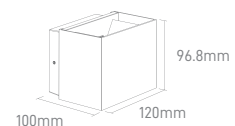

LYRA

POWER	COLOR TEMPERATURE	TOTAL LUMINOUS FLUX (±5%)	BEAM ANGLE	IP	VOLTAGE	SIZE	MOUNTING TYPE	BODY MATERIAL	COLOR	SKU
10W	2700K	750lm	15°-120°	IP65	100-240V	120x96.8x100mm	Wall Mount	Aluminium	White	ILAR-00769
		900lm							Black	ILAR-00860
	4000K	White							ILAR-00861	
		Black							ILAR-00770