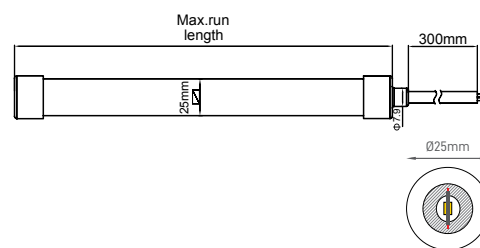

NEON TUBE 360° IP67 24V

POWER	COLOR TEMPERATURE	TOTAL LUMINOUS	IP	LED	VOLTAGE	LM/W	WIDTH	LENGHT	CUTTING SEGMENT	SKU
		FLUX (±5%)								
20W	2700K	1320lm/m	IP67	SMD 2835	24V	66lm/w	Ø25mm	5m	50mm	ILAR-01692
	4000K	1495lm/m				73lm/w				ILAR-01693
	2700K	1320lm/m				66lm/w		ILAR-02304		
	4000K	1495lm/m				73lm/w		ILAR-02305		

Recommended Accessories

ILAR-01694 - CAPS

ILAR-01695 - CLIP