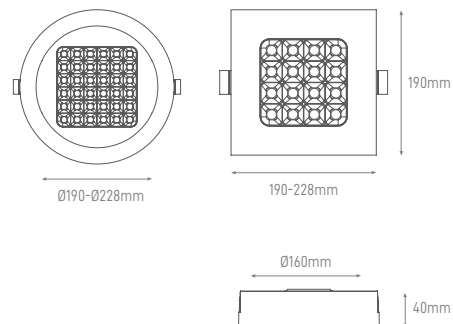

JAZ ROUND | SQUARE

POWER	COLOR TEMPERATURE	TOTAL LUMINOUS FLUX (±5%)	BEAM ANGLE	IP	VOLTAGE	SIZE		CUT-OUT	MOUNTING TYPE	BODY MATERIAL	COLOR	SKU
						190x190x40mm	228x228x40mm					
18W	4000K	2350lm	90°	IP54	100-277V	Ø190x37mm	Ø160mm	Ø160mm	Recessed	Aluminum+PC	White RAL9016	ILAR-00690
						Ø228x37mm	Ø200mm					ILAR-00693
25W		3650lm				228x228x40mm	Ø200mm	Ø200mm				ILAR-00687