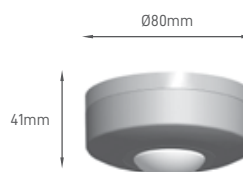

ST05A

IP	BEAM ANGLE	POWER	DETECION DISTANCE	DELAY TIME	INSTALLATION HEIGHT	DIMMING	INSTALLATION	TYPE	SIZE	SKU
IP44	360°	1200W	6m max	10s - 15min	2.2-4m	No	Ceiling	Infrared	Ø80x41mm	ILAR-00119