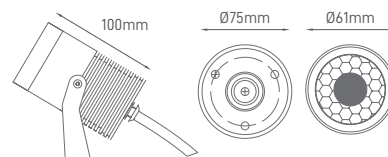

VALL

POWER	COLOR TEMPERATURE	TOTAL LUMINOUS FLUX (±5%)	BEAM ANGLE	IP	VOLTAGE	SIZE	MOUNTING TYPE	BODY MATERIAL	COLOR	SKU
15W	3000K	1200lm	25°	IP67	AC100-265V	Ø61x100mm	Bracket	High Purity Aluminium	Grey	ILAR-00862