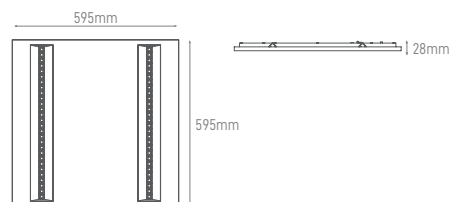

INTERIOR ENCASTRAR | RECESSED

ACESSÓRIOS BACKLIT ACCESSORIES | ACCESORIOS

LED PANEL 60X60

	DESCRIPTION	SKU
	Kit de Superfície Surface / Superficie 60x60cm	ILAR-01910
	Kit de Encastrar com Molas Recessed / Empotrado 60x60cm	ILAR-00333
	Kit Molas Recessed Kit Kit Empotrar	ILAR-00859

LED PANEL 30X120

	DESCRIPTION	SKU
	Kit de Superfície Surface / Superficie 30x120cm	ILAR-02166
	Kit de Encastrar com Molas Recessed / Empotrado 30x120cm	ILAR-00508

LYSS 60X60

POWER	COLOR TEMPERATURE	TOTAL LUMINOUS FLUX (±5%)	LUMINOUS EFFICACY	BEAM ANGLE	IP	VOLTAGE	SIZE	CUT-OUT	SKU
35W	4000K	3850lm	110lm/w	90°	IP40	200-240V	595x595x28mm	580x580mm	ILAR-00651