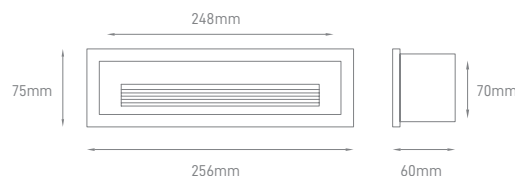

NIXEN

POWER	COLOR TEMPERATURE	TOTAL LUMINOUS FLUX (±5%)	BEAM ANGLE	IP	VOLTAGE	SIZE	CUT-OUT	MOUNTING		BODY MATERIAL	COLOR		SKU
								TYPE					
6W	3000K	480lm	90°	IP65	85-265V	255x75x60mm	250x70mm	Recessed	Die-cast Aluminum	Grey	ILAR-02203