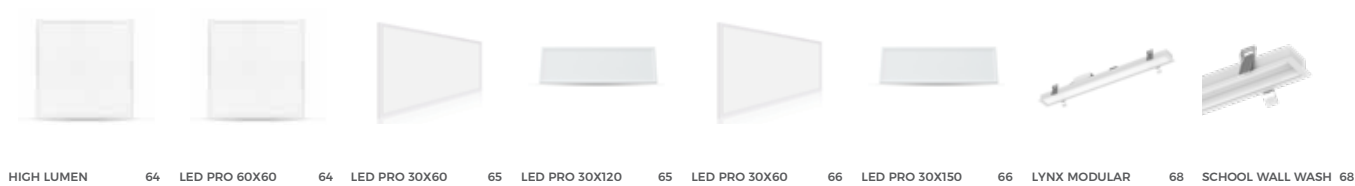

INTERIOR ENCASTRAR | RECESSED

HIGH LUMEN 64 LED PRO 60X60 64 LED PRO 30X60 65 LED PRO 30X120 65 LED PRO 30X60 66 LED PRO 30X150 66 LYNX MODULAR 68 SCHOOL WALL WASH 68