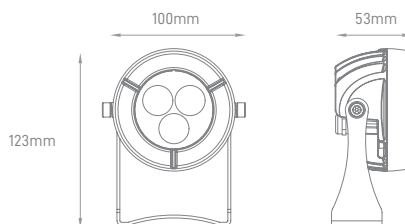

POWER	COLOR TEMPERATURE	TOTAL LUMINOUS FLUX (±5%)	IP	VOLTAGE	SIZE	MOUNTING TYPE	BODY MATERIAL	COLOR	SKU
6W CONFIGURABLE	2200K/3000K/4000K/5000K/ RGB/RGBW	600lm max.	IP66	24V	100x123x53mm	Bracket/Wall/Spike	Die Cast Aluminium	Black	On-request