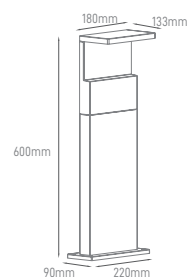

ALFA

POWER	COLOR TEMPERATURE	TOTAL LUMINOUS FLUX (±5%)	IP	VOLTAGE	SIZE	MOUNTING TYPE	BODY MATERIAL	COLOR	SKU
13W	3000K	850lm	IP65	100-240V	180x220x133x600x90mm	Surface	Aluminium	Grey RAL 7016	ILAR-01685