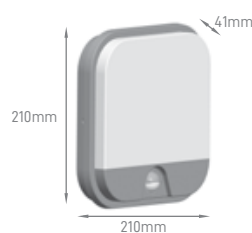

ST73C

IP	BEAM ANGLE	POWER	COLOR TEMPERATURE	TOTAL LUMINOUS FLUX (±5%)	DETECION DISTANCE	DELAY TIME	AMBIENT LIGHTING	INSTALLATION HEIGHT	INSTALLATION	TYPE	SIZE	SKU
IP65	140°	20W	4000K	1900lm	9m	10s - 5min	Yes	1.8m-2.5m	Wall	Infrared	210x210x41mm	ILAR-02126