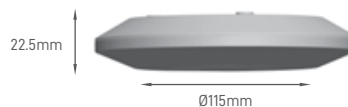

ST700BR PRESENCE LIGHT

IP	BEAM ANGLE	DETECION DISTANCE	DELAY TIME	INSTALLATION HEIGHT	DIMMING	INSTALLATION	TYPE	SIZE	SKU
IP20	360°	6m	10s - 12min	2-4m	No	Ceiling	Microwaves	Ø115x22.5mm	ILAR-02162