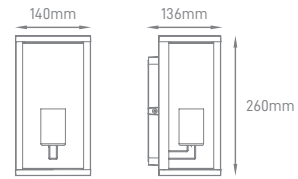

ARI

POWER MAX 25W	TYPE OF BULB 1x E27	IP IP65	VOLTAGE 220-240V	SIZE 260x140x136mm	BODY MATERIAL Aluminium/Glass	COLOR Grey	SKU ILAR-00882

*Lamps not included.