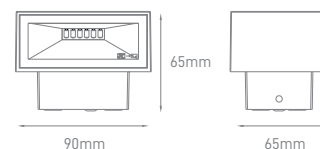

NUT

POWER	COLOR TEMPERATURE	TOTAL LUMINOUS FLUX (±5%)	BEAM ANGLE	IP	VOLTAGE	SIZE	MOUNTING TYPE	BODY MATERIAL	COLOR	SKU
2x 3W	3000K	450lm	2x 110°	IP54	220-240V	90x65x65mm	Surface	Die-casting aluminium, Clear tempered glass	Grey	ILAR-00814