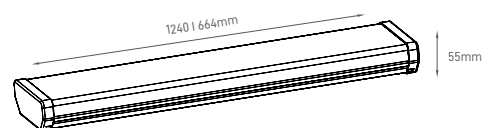

BOX T8

MODEL	MODEL	IP	VOLTAGE
60CM	Double (T8)	IP20	220-240V
120CM			
150CM			

SIZE	SKU
640x165x55mm	ILAR-01914
1240x165x55mm	ILAR-01915
1540x165x55mm	ILAR-02532

*Lamps not included