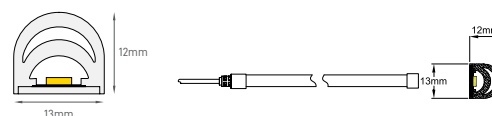

NEON TUBE RGB IP67 24V

POWER	COLOR TEMPERATURE	TOTAL LUMINOUS	IP	LED	VOLTAGE	LED/MT	WIDTH	LENGHT	CUTTING SEGMENT	SKU
		FLUX (±5%)								
10W	RGB	850lm/m	IP67	SMD2835	24V	140 LED/w	13x12mm	5m	50mm	ILAR-01698
								10m		ILAR-02306

Recommended Accessories

ILAR-01699 - CAPS

ILAR-01700 - CLIP