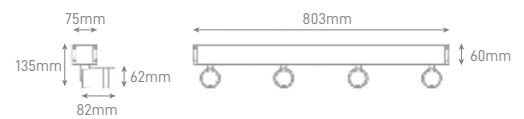

NATAN QUADRUPLO SOLAR 3CCT / RGB

POWER	COLOR TEMPERATURE	TOTAL LUMINOUS FLUX (±5%)	BEAM ANGLE	IP	SOLAR PANEL	BATTERY	DISCHARGING TIMER	BODY MATERIAL	SIZE	COLOR	SKU
6W	3CCT* RGB	880lm	270°x90°	IP65	Monocrystalline Silicon 4.32 9W	Li-ion Battery 3.7V, 2000mAh, 7.4WH	24H	Aluminum	803x60x135mm	Black	ILAR-02298 ILAR-02299

* Controlled by Adelat APP (IOS & Android)