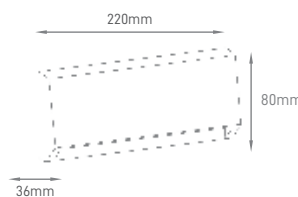

*Lamps not included.

NORA

POWER	TYPE OF BULB	IP	VOLTAGE	SIZE	BODY MATERIAL	COLOR	SKU
MAX 60W	1x E27	IP44	220-240V	223x170x243mm	ABS PC Plastic	White Black	ILAR-00978 ILAR-00979

*Lamps not included.

ASTER

POWER	COLOR TEMPERATURE	TOTAL LUMINOUS FLUX (±5%)	IP	VOLTAGE	SIZE	MOUNTING TYPE	BODY MATERIAL	COLOR	SKU
4W	4000K	220lm	IP65	220-240V	220x80x36mm	Surface	ABS + PC	White	ILAR-01241
	3CCT							Grey	ILAR-01675
	3000K/4000K/6500K							White	ILAR-02012