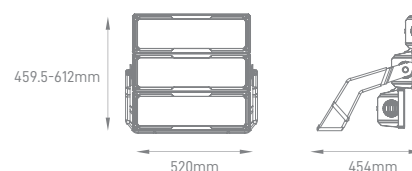

TECH II

POWER	COLOR TEMPERATURE	TOTAL LUMINOUS FLUX (±5%)	IP	BEAM ANGLE	VOLTAGE	SIZE	MOUNTING TYPE	BODY MATERIAL	COLOR	SKU
750W	5000K	120000lm	IP66	OP30	AC100-277V	520x459.5x454mm	Bracket Mounting	Die Cast Aluminium	Grey	ILAR-02005
1000W		160000lm		NP-P60		520x612x406.5mm				ILAR-01959
750W		101250lm	Multiple	5 Dimensions	520x459.5x454mm	ILAR-02008				
1000W		135000lm			520x612x406.5mm	ILAR-02004				
250-1000W CONFIGURABLE	3000K/4000K/5000K/5700K	33750lm								On-request