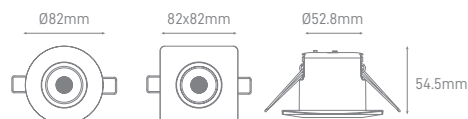

JACK 6W 3CCT

POWER	COLOR TEMPERATURE	TOTAL LUMINOUS FLUX (±5%)	BEAM ANGLE	IP	VOLTAGE	SIZE	CUT-OUT	DIM	BODY MATERIAL	COLOR	SKU
6W	3CCT 3000K-4000K-6000K	680lm	60°	IP65	220-240V	Ø79.96x52.8mm	Ø57.82mm	Triac	Aluminium	Black	ILAR-02419