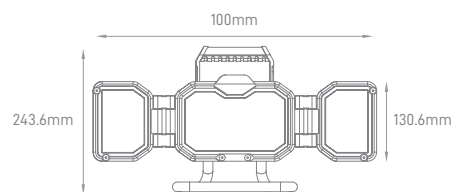

STRING

POWER	COLOR TEMPERATURE	TOTAL LUMINOUS		IP	BATTERY	WORKING TIME	SIZE	BODY MATERIAL	COLOR	SKU
		FLUX (±5%)								
50W	6500K	4500lm (Max.)		IP54	Li-Ion Battery 18650, 3.7V 12000mAh	2h (4500lm)-10H (1000lm)	467.1x243.6mm	ABS + PC + Aluminium	Black + Green	ILAR-02148