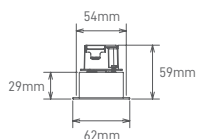

LYNX MODULAR RECESSED