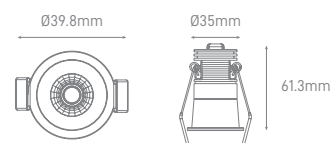

PETI 5W 3CCT

POWER	COLOR TEMPERATURE	TOTAL LUMINOUS FLUX (±5%)	BEAM ANGLE	UGR	IP	VOLTAGE	SIZE	CUT-OUT	DIM	BODY MATERIAL	COLOR	SKU
5W	3CCT 2700K-3000K-4000K	400lm	40°	<15	IP20	220-240V	Ø39.8x61.3mm	Ø35mm	Triac	Aluminium	White Black	ILAR-02385 ILAR-02386