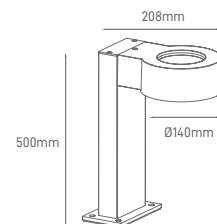

LIV

POWER	COLOR TEMPERATURE	TOTAL LUMINOUS FLUX (±5%)	BEAM ANGLE	IP	VOLTAGE	SIZE	MOUNTING TYPE	BODY MATERIAL	COLOR	SKU
8W	4000K	655lm	120°	IP65	AC85-265V	500x208xØ140mm	Surface	Aluminium	Black RAL 9005	ILAR-00993