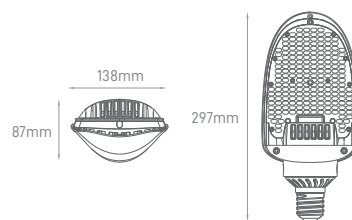

VERSUS RETROFIT LAMP

POWER	COLOR TEMPERATURE	TOTAL LUMINOUS FLUX (±5%)	BEAM ANGLE	IP	VOLTAGE	BASE	SIZE	MOUNTING TYPE	BODY MATERIAL	COLOR	SKU
54W	5000K	7000lm	90° - 150°	IP65	100-240V	E27	231x113x80mm	Screw	Magnesium Alloy AL+PC	Black	ILAR-00749
75W	4000K	9800lm				E40	297x138x87mm				ILAR-00547
95W		12400lm									ILAR-00548