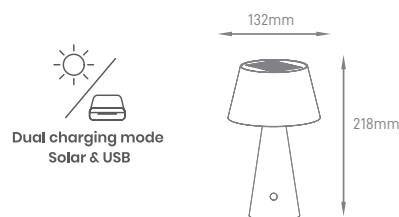

SOLE SOLAR

POWER	COLOR TEMPERATURE	TOTAL LUMINOUS FLUX (±5%)	IP	SOLAR PANEL	BATTERY	DISCHARGING TIMER	BODY MATERIAL	SIZE	COLOR	SKU
2.5W	4000K	500lm	IP44	Monocrystalline Silicon 0.5W	Li-ion Battery 3.7V, 2000mAh, 7.4WH	24H	ABS+PC	132x218mm	Black	ILAR-02294