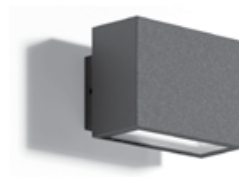

NUT

POWER	COLOR TEMPERATURE	TOTAL LUMINOUS FLUX (±5%)	BEAM ANGLE	IP	VOLTAGE	SIZE	MOUNTING TYPE	BODY MATERIAL	COLOR	SKU
2x 3W	3000K	450lm	2x 110°	IP54	220-240V	90x65x65mm	Surface	Die-casting aluminium, Clear tempered glass	Grey	ILAR-00814