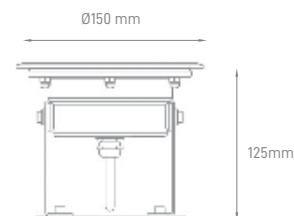

UNDERWATER UW03

POWER	COLOR TEMPERATURE	TOTAL LUMINOUS	BEAM	IP	VOLTAGE	SIZE	MOUNTING	BODY MATERIAL	COLOR	SKU
		FLUX (±5%)	ANGLE						Steel	
9W	RGB+CCT	600lm	15°	IP68	12-24V	Ø150x125mm	Bracket	Stainless Steel	Stainless Steel	ILAR-01724