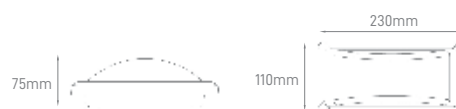

NOA

POWER	COLOR TEMPERATURE	TOTAL LUMINOUS FLUX (±5%)	BEAM ANGLE	IP	VOLTAGE	SIZE	MOUNTING TYPE	BODY MATERIAL	COLOR	SKU
12W	4000K	1200lm	120°	IP65	AC220-240V	230x110x75mm	Surface	ABS + PC	Grey	ILAR-00881
									White	ILAR-00972