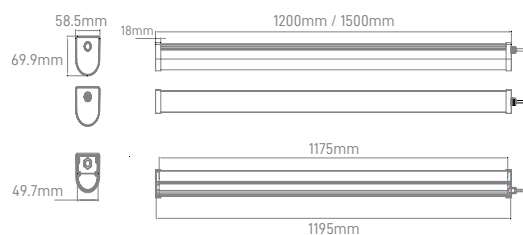

ECO TRI-PROOF 105LM/W

POWER	COLOR TEMPERATURE	TOTAL LUMINOUS FLUX (±5%)	BEAM ANGLE	IP	VOLTAGE	SIZE	MOUNTING TYPE	BODY MATERIAL	COLOR	SKU
36W	4500K	3780lm	120°	IP65	AC220-240V	1200x46x48mm	Surface / Surface	PC+ABS	White	ILAR-01595
48W		5040lm				1500x46x48mm				ILAR-01596