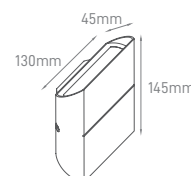

TAKO

POWER	COLOR TEMPERATURE	TOTAL LUMINOUS FLUX (±5%)	BEAM ANGLE	IP	VOLTAGE	SIZE	MOUNTING TYPE	BODY MATERIAL	COLOR	SKU
2x 5W	3000K	600lm	104°	IP54	220-240V	145x130x45mm	Surface	Die-casting aluminium	Black White	ILAR-00963 ILAR-00964