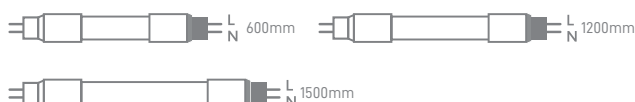

TECNIC 130LM/W

POWER	COLOR TEMPERATURE	LUMENS EFFICACY	BEAM ANGLE	VOLTAGE	SIZE	BODY MATERIAL	SKU
9W	4000K	1170 lm	320°	85-265V	600mm	Glass	ILAR-00498
	6500K						ILAR-00499
18W	4000K	2340 lm	320°	85-265V	1200mm	Glass	ILAR-00501
	6500K						ILAR-00502
22W	4000K	2860 lm	320°	85-265V	1500mm	Glass	ILAR-00504
	6500K						ILAR-00505