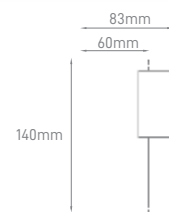

RUNA

POWER	COLOR TEMPERATURE	TOTAL LUMINOUS FLUX (±5%)	BEAM ANGLE	IP	VOLTAGE	SIZE	MOUNTING TYPE	BODY MATERIAL	COLOR	SKU
10W	3000K	900lm - 1080lm	18°	IP65	220-240V	Ø60x140x83mm	Surface	Die Cast Aluminium	White	ILAR-02094