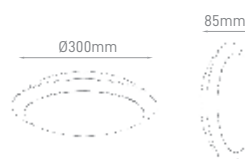

DALIA 2x E27

POWER	TYPE OF BULB	IP	VOLTAGE	SIZE	MOUNTING TYPE	BODY MATERIAL	COLOR	SKU
MAX 35W	2x E27	IP65	AC100-240V	Ø300x85mm	Surface	ABS + PC	White	ILAR-00348

*Lamps not included.