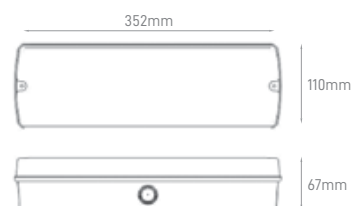

POWERLUX PERMANENT / NO PERMANENT WITH REMOTE

POWER	COLOR		TOTAL LUMINOUS FLUX (±5%)	BATTERIES	EMERGENCY			SIZE	MOUNTING TYPE	BODY MATERIAL	COLOR	SKU
	TEMPERATURE				TIME	IP	VOLTAGE					
8W	6000K		500lm	3.6V 1500mAh Ni-MH	3 Hours	IP65	220-240V	352x110x67mm	Recessed / Surface	Polycarbonate Diffuser & ABS Housing	White	ILEM-00050