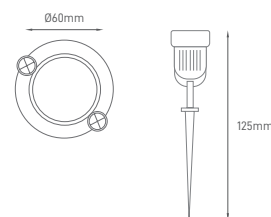

AGAVE SMD

POWER	COLOR TEMPERATURE	TOTAL LUMINOUS FLUX (±5%)	BEAM ANGLE	IP	VOLTAGE	SIZE	MOUNTING TYPE	BODY MATERIAL	COLOR	SKU
3W	4000K	240lm	120°	IP66	220-240V	Ø60x125mm	Bracket/Spike	Aluminium	Black	ILAR-00359