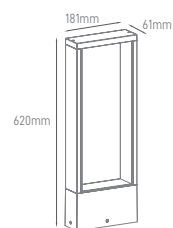

KANE CCT

POWER	COLOR TEMPERATURE	TOTAL LUMINOUS FLUX (±5%)	IP	VOLTAGE	SIZE	MOUNTING TYPE	BODY MATERIAL	COLOR	SKU
10W	2CTT 3000K-4000K	650lm	IP65	100-240V	181x61x620mm	Surface	Aluminium	Grey RAL 7016	ILAR-01683