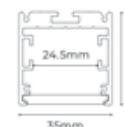

EXAMPLES

L 120° CONNECTOR 9 PCS
Y CONNECTOR 4 PCS

L CONNECTOR 4 PCS
T CONNECTOR 4 PCS
X CONNECTOR 1 PC

INSTALLATION

AURA CIRCULAR

Ø800mm / Ø1200mm / Ø1500mm

TYPE OF LIGHT (ON REQUEST) | VÁRIAS POSSIBILIDADES