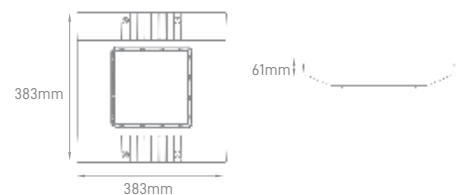

GAS STATION

POWER	COLOR TEMPERATURE	TOTAL LUMINOUS FLUX (±5%)	BEAM ANGLE	IP	VOLTAGE	SIZE	BODY MATERIAL	COLOR	SKU
100W	5000K	16000lm	85°	IP66	AC100V-240V	383x383x61mm	Aluminum Shell	White	ILAR-01126
150W		24000lm							On-request