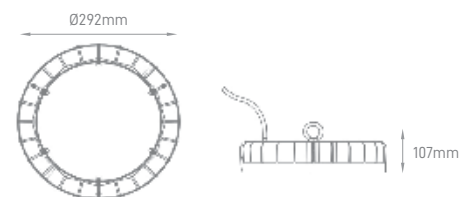

DOB ECO DOB DRIVER

POWER	COLOR TEMPERATURE	TOTAL LUMINOUS FLUX (±5%)	BEAM ANGLE	IP	VOLTAGE	SIZE	MOUNTING TYPE	BODY MATERIAL	COLOR	SKU
150W	5000K	18000lm	120°	IP65	200-240VAC	Ø292x107mm	Suspended	Aluminum Alloy Tempered glass	Black	ILAR-01046
200W		24000lm								ILAR-01644