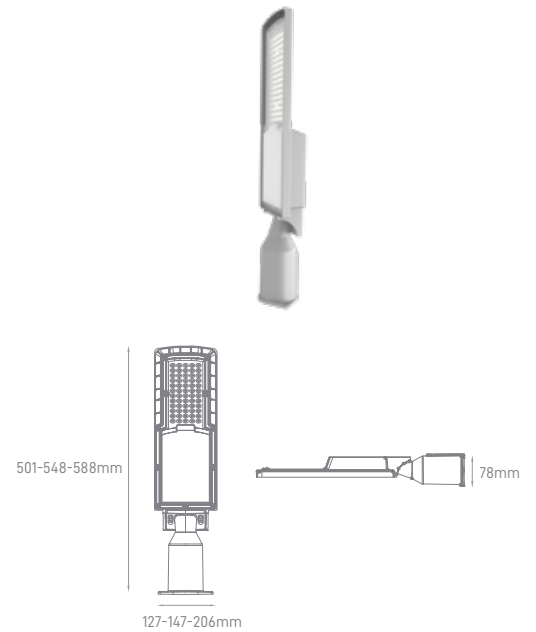

ZINI

POWER	COLOR TEMPERATURE	TOTAL LUMINOUS FLUX (±5%)	IP	VOLTAGE	SIZE	MOUNTING TYPE	BODY MATERIAL	COLOR	SKU
30W	4000K	4800lm	IP66	100-240V	501x127x78mm	Side Entry / Post Top	Die Cast Aluminium	Grey	ILAR-02120
50W		8000lm			548x147x78mm				ILAR-02324
100W		16000lm			588x206x78mm				ILAR-02325
20W-200W CONFIGURABLE	3000K/4000K/5000K	3200-32000lm			5 Dimensions				On-request