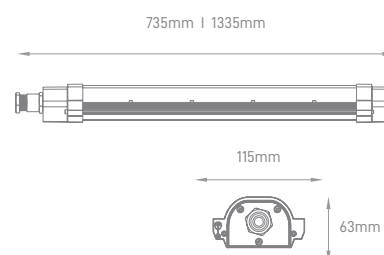

ATEX LINEAR

POWER	COLOR TEMPERATURE	TOTAL LUMINOUS FLUX (±5%)	BEAM ANGLE	IP	VOLTAGE	SIZE	MOUNTING TYPE	BODY MATERIAL	COLOR	SKU
20W	5000K	2800lm	120°	IP65	100-277V	735x115x63mm	Ceiling Mounting	Pure Aluminum A6063	Yellow	ILAR-01207
40W		5600lm								ILAR-01208
60W		8400lm				ILAR-01133				
80W		11200lm				ILAR-01209