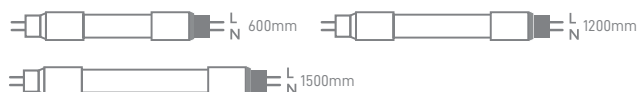

HIGH LUMEN 180LM/W

POWER	COLOR TEMPERATURE	LUMENS EFFICACY	BEAM ANGLE	VOLTAGE	SIZE	BODY MATERIAL	SKU
7W	4000K	1260 lm	320°	85-265V	600mm	Glass	ILAR-00863
	6500K						ILAR-01089
14W	4000K	2520 lm			1200mm		ILAR-00864
	6500K				ILAR-00865		
21W	4000K	3780 lm			1500mm		ILAR-00867
	6500K				ILAR-00868		
30W	4000K	5400 lm	1500mm	On-request			
	6500K		On-request