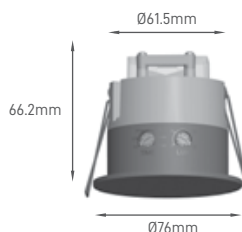

ST753BR PRESENCE LIGHT

IP	BEAM ANGLE	DETECION DISTANCE	DELAY TIME	INSTALLATION HEIGHT	INSTALLATION	TYPE	SIZE	CUT-OUT	SKU
IP54	360°	6m Máx.	10s - 12min	2-4m	False Ceiling	Microwaves	Ø76x66.2mm	Ø61.5mm	ILAR-02159