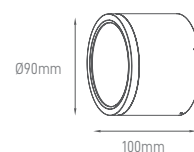

LEV

POWER	COLOR TEMPERATURE	TOTAL LUMINOUS FLUX (±5%)	BEAM ANGLE	IP	VOLTAGE	SIZE	MOUNTING TYPE	BODY MATERIAL	COLOR	SKU
15W	2700K	1300lm	60°	IP54	200-240V	Ø90x100mm	Surface Mounted	Aluminium	White RAL9016	ILAR-00695
	4000K	1500lm							Black RAL9005	ILAR-00698
									White RAL9016	ILAR-00696
									Black RAL9005	ILAR-00699