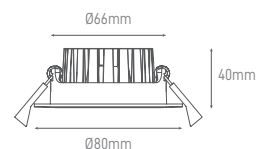

LUSO

POWER	COLOR TEMPERATURE	TOTAL LUMINOUS FLUX (±5%)	BEAM ANGLE	IP	VOLTAGE	SIZE	CUT-OUT	MOUNTING TYPE	BODY MATERIAL	COLOR	SKU
8W	2700K	815lm	60°	IP65	200-240V	Ø80x40mm	Ø68-72mm	Recessed	Aluminium	White RAL9016	ILAR-01108