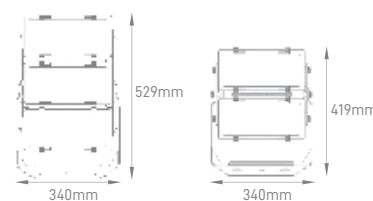

TECH 400W / 600W

POWER	COLOR TEMPERATURE	TOTAL LUMINOUS FLUX (±5%)	BEAM ANGLE	IP	VOLTAGE	SIZE	MOUNTING TYPE	BODY MATERIAL	COLOR	SKU
400W	5000K	52000lm	Assymetrical	IP66	100-240V	419x340x222mm	Bracket Mounting	Die Cast Aluminium	Grey	ILAR-00986
600W		78000lm				529x340x226mm				ILAR-00987