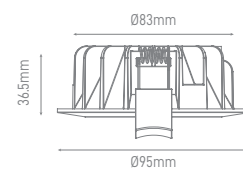

LOKI

POWER	COLOR TEMPERATURE	TOTAL LUMINOUS FLUX (±5%)	BEAM ANGLE	IP	VOLTAGE	SIZE	CUT-OUT	MOUNTING TYPE	BODY MATERIAL	COLOR	SKU
8W	2700K	750lm	60°	IP54	200-240V	Ø95x36.5mm	Ø83mm	Recessed	Aluminium + PC	White RAL9016	ILAR-00994
	4000K	800lm									ILAR-00995