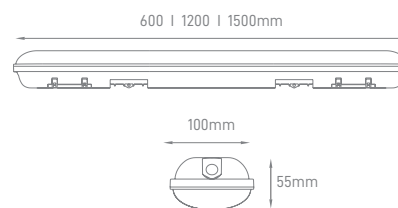

SMD 120LM/W

POWER	COLOR TEMPERATURE	TOTAL LUMINOUS FLUX (±5%)	BEAM ANGLE	IP	VOLTAGE	SIZE	MOUNTING TYPE	BODY MATERIAL	COLOR	SKU
24W	5000K	2880lm	120°	IP65	220-240V	600x100x70mm	Surface	Polycarbonate	Grey	ILAR-01104
48W		5760lm				1200x100x70mm				ILAR-01105
56W		6720lm				1500x100x70mm				ILAR-01106