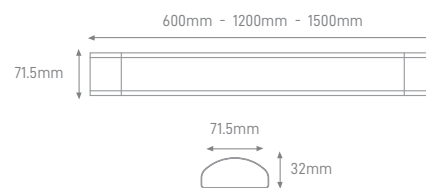

KAYA 120LM/W

POWER	COLOR TEMPERATURE	TOTAL LUMINOUS	BEAM	IP	VOLTAGE	SIZE	MOUNTING TYPE	BODY MATERIAL	COLOR	SKU
		FLUX (±5%)	ANGLE							
15W	4000K	1800lm	120°	IP20	100-240V	600x71.5x32mm	Surface Mounted	PC+Aluminium Inside	White RAL9016	ILAR-00773
30W		3600lm				1200x71.5x32mm				ILAR-00774
40W		4800lm				1500x71.5x32mm				ILAR-00775