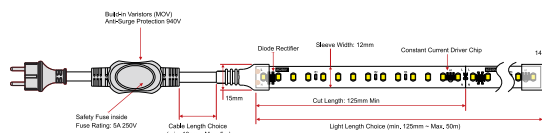

15W PROSTRIP LED 50M 230V IP65

POWER	COLOR TEMPERATURE	TOTAL LUMINOUS		IP	LED	VOLTAGE	LED/MT	WIDTH	LENGHT	CUTTING SEGMENT	SKU
		FLUX (±5%)									
15W	3000K	1500lm/m		IP65	SMD 2835	230V	112 LED/m	12mm	50m	125mm	ILAR-01407
	4000K	1575lm/m									ILAR-01408
	6000K	1575lm/m									ILAR-01409