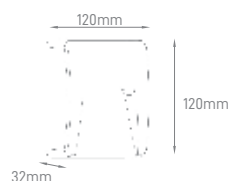

CARMO SQUARE

POWER	COLOR TEMPERATURE	TOTAL LUMINOUS FLUX (±5%)	BEAM ANGLE	IP	VOLTAGE	SIZE	MOUNTING TYPE	BODY MATERIAL	COLOR	SKU
3W	4000K	100lm	110°	IP65	220-240V	120x120x32mm	Surface	ABS + PC	White	ILAR-00973
									Grey	ILAR-00974