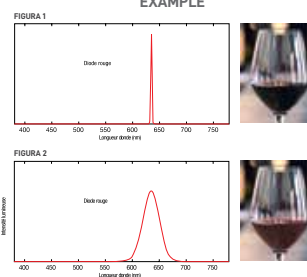

EXAMPLE

POWER	WAVE	TOTAL LUMINOUS FLUX (±5%)	THERMAL CONDUCTIVITY	BEAM ANGLE	IP	VOLTAGE	SIZE	MOUNTING TYPE	BODY MATERIAL	COLOR	SKU
20W		1200lm					1200xØ81mm				ILAR-01492
40W	590nm	2400lm	226 W/m-K	120°	IP69K	220-240V	1200xØ81mm	Surface / Surface	PMMA	White	ILAR-01129
60W		3600lm					1500xØ81mm				ILAR-01135