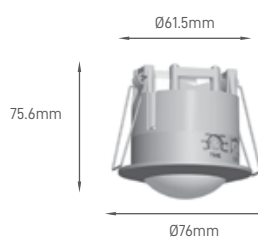

ST41

IP	BEAM ANGLE	POWER	DETECION DISTANCE	DELAY TIME	INSTALLATION HEIGHT	DIMMING	INSTALLATION	TYPE	SIZE	CUT-OUT	COLOR	SKU
IP20	360°	1200W	6m max	10s - 15min	2.2-4m	No	False Ceiling	Infrared	Ø76x75.6mm	Ø61.5mm	White Black	ILAR-00120 ILAR-01955