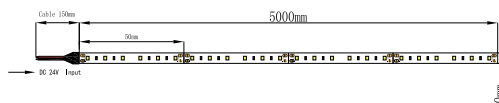

14W EXTRA WARM PROSTRIP 120LED/M 24V

POWER	COLOR TEMPERATURE	TOTAL LUMINOUS	IP	LED	VOLTAGE	LED/MT	WIDTH	LENGHT	CUTTING SEGMENT	SKU
		FLUX (±5%)								
14W	1800K	1190lm/m	IP20	SMD 2835	24V	120 LED/m	10mm	5m	50mm	ILAR-01399
	2200K	1218lm/m								ILAR-01400
	1800K	1130lm/m	IP67							ILAR-01514
	2200K	1157lm/m								ILAR-01515