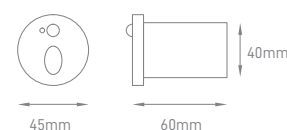

PINI SENSOR

POWER	COLOR TEMPERATURE	TOTAL LUMINOUS FLUX (±5%)	IP	VOLTAGE	SIZE	CUT-OUT	MOUNTING TYPE	BODY MATERIAL	COLOR	SKU
1W	3000K	80lm	IP45	85-265V	Ø45x60mm	Ø40x60mm	Recessed	Aluminum Alloy	White Black Grey	ILAR-02200 ILAR-02201 ILAR-02202