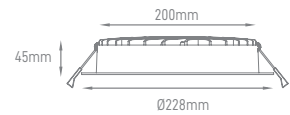

UNA 3CCT TRIAC

POWER	COLOR TEMPERATURE	TOTAL LUMINOUS FLUX (±5%)	BEAM ANGLE	IP	VOLTAGE	SIZE	CUT-OUT	MOUNTING TYPE	BODY MATERIAL	COLOR	SKU
25W	3CCT 3000K-4000K-5700K	2900-3200lm	90°	IP54	200-240V	Ø228x45mm	Ø200-210mm	Recessed	Aluminium	White RAL9016	ILAR-00708