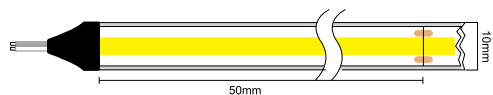

SAUNA IP67 24V

POWER	COLOR TEMPERATURE	TOTAL LUMINOUS	IP	LED	VOLTAGE	LED/MT	WIDTH	LENGHT	CUTTING SEGMENT	SKU
		FLUX (±5%)								
10W	2700K	840lm/m	IP67	COB	24V	480 LED/m	10mm	5m	50mm	ILAR-02326
	4000K	980lm/m								ILAR-02327
	6500K	970lm/m								ILAR-02328