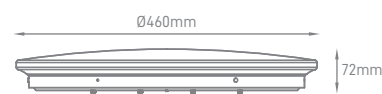

MIRANDA 3CCT

POWER	COLOR TEMPERATURE	TOTAL LUMINOUS FLUX (±5%)	IP	BEAM ANGLE	VOLTAGE	SIZE	MOUNTING TYPE	BODY MATERIAL	COLOR	SKU
40W	3CCT 3000K/4000K/6500K	4000lm	IP44	120°	220-240V	Ø460x72mm	Surface	SPCC + PC	White	ILAR-02449