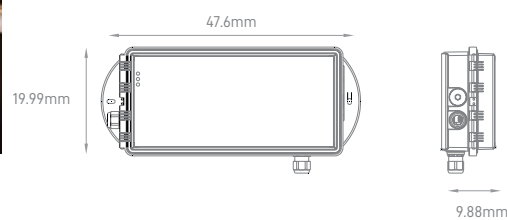

ATEX EMERGENCY