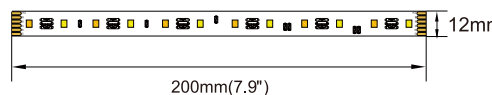

RGBCCT 24V

POWER	COLOR TEMPERATURE	TOTAL LUMINOUS FLUX (±5%)	IP	LED	VOLTAGE	LED/MT	WIDTH	LENGHT	CUTTING SEGMENT	SKU
20W	RGB CCT (2700-6500K)	70~1555lm/m	IP20 IP65	SMD5050	24V	96 LED/w	12mm	5m	62.5mm	ILAR-01689 ILAR-01690