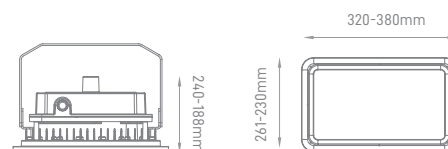

ATEX FLOODTOP

POWER	COLOR TEMPERATURE	TOTAL LUMINOUS FLUX (±5%)	BEAM ANGLE	IP	VOLTAGE	SIZE	BODY MATERIAL	COLOR	SKU
80W	5000K	11200lm	90°	IP66	200-277VAC	320x261x240mm	Die-Cast Aluminum ADC12	Grey	ILAR-02368
150W		21000lm				380x230x188mm			ILAR-02014
200W		28000lm							ILAR-02208

Accessories:
ILAR-02017 - Grill for Floodtop 150W-200W (IK10)