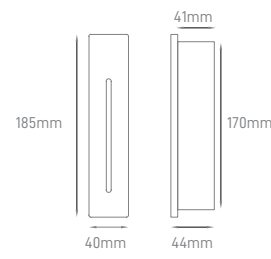

SLIT

POWER	COLOR TEMPERATURE	TOTAL LUMINOUS FLUX (±5%)	BEAM ANGLE	IP	VOLTAGE	SIZE	CUT-OUT	MOUNTING		BODY MATERIAL	COLOR		SKU
								TYPE					
3W	3CCT 3000K-4000K-6000K	240lm	10°	IP65	85-265V	85x40x44mm	170x33x41mm	Recessed	Aluminum	White	ILAR-02194		
										Black	ILAR-02195		
										Grey	ILAR-02196