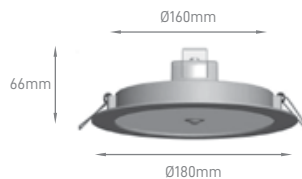

LUMINÁRIAS COM Sensores de Movimento LIGHTS WITH Sensores

ST481C / 19W / 4000K

IP	BEAM		DETECION DISTANCE	DELAY TIME	AMBIENT LIGHTING	INSTALLATION HEIGHT	DIMMING	INSTALLATION	TYPE	SIZE	CUT-OUT	SKU
	ANGLE	POWER										
IP20	360°	19W (2100 Lm)	6m	10s - 15min	Yes	1.8-3m	No	False Ceiling	Infrared	Ø180x66mm	Ø160mm	ILAR-01867