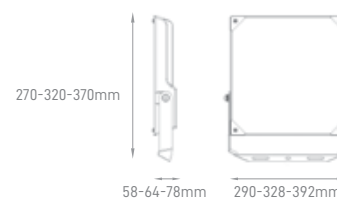

BLAZE

POWER	COLOR TEMPERATURE	TOTAL		IP	VOLTAGE	SIZE	MOUNTING TYPE	BODY MATERIAL	COLOR	SKU
		LUMINOUS FLUX (±5%)	BEAM ANGLE							
50W-80W-100W	3000K-4000K-5000K	8000lm-12800lm-16000lm	120°	IP66	120-277V	270x290x58mm	Bracket Mounting	Die Cast Aluminium	Grey	ILAR-02219
120W-150W-200W		19200lm-24000lm-32000lm				320x328x64mm				ILAR-02220
200W-240W-300W		32000lm-38400lm-48000lm				370mmx392x78mm				ILAR-02221
50W-300W CONFIGURABLE	3000K/4000K/5000K	Multiple	Multiple			Multiple		Multiple	On-request