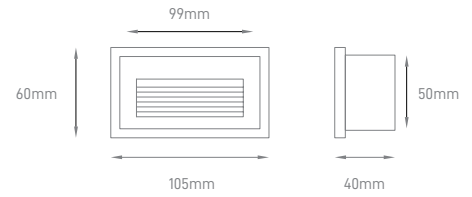

LEIA

POWER	COLOR TEMPERATURE	TOTAL LUMINOUS FLUX (±5%)	BEAM ANGLE	IP	VOLTAGE	SIZE	CUT-OUT	MOUNTING TYPE	BODY MATERIAL	COLOR	SKU
3W	3000K	240lm	90°	IP65	85-265V	105x60x35mm	99x50x50mm	Recessed	Die-cast Aluminum	Grey	ILAR-02204