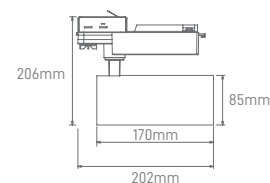

PRADO SLIM PRO CCT

POWER	COLOR TEMPERATURE	TOTAL LUMINOUS FLUX (±5%)	BEAM ANGLE	IP	VOLTAGE	SIZE	MOUNTING TYPE	BODY MATERIAL	COLOR	SKU
20W	3CCT	1600-1800lm	38°	IP20	220-240V	Ø85x202x170x206mm	Track Light	Aluminium	Black RAL9005	ILAR-01008
30W	3000K/4000K/5700K	2300-2600lm				Ø85x232x200x206mm			White RAL9016	ILAR-01026
										ILAR-00887