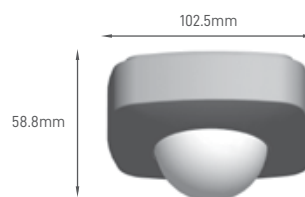

ST46B

IP	BEAM ANGLE	POWER	DETECION DISTANCE	DELAY TIME	INSTALLATION HEIGHT	DIMMING	INSTALLATION	TYPE	SIZE	SKU
IP65	360°	2000W	20m max	10s - 30min	2.2-6m	No	Ceiling	Infrared	102.5x58.8mm	ILAR-01866