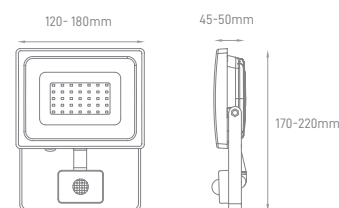

SENSOR IP65

POWER	COLOR TEMPERATURE	TOTAL LUMINOUS FLUX (±5%)	BEAM ANGLE	IP	VOLTAGE	SIZE	MOUNTING TYPE	BODY MATERIAL	COLOR	SKU
20W	6000K	1600lm	120°	IP65	220-240V	120x170x45mm	Surface	Die Cast Aluminium	Black	ILAR-00251
30W		2400lm				180x220x50mm				ILAR-00252