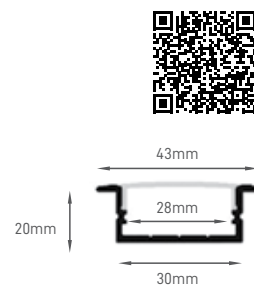

DIMENSIONS	LENGHT	BODY MATERIAL	SKU
(L) 43 x (A) 20 x (F) 30 x (I) 28mm	2m	Aluminium	ILAR-01199