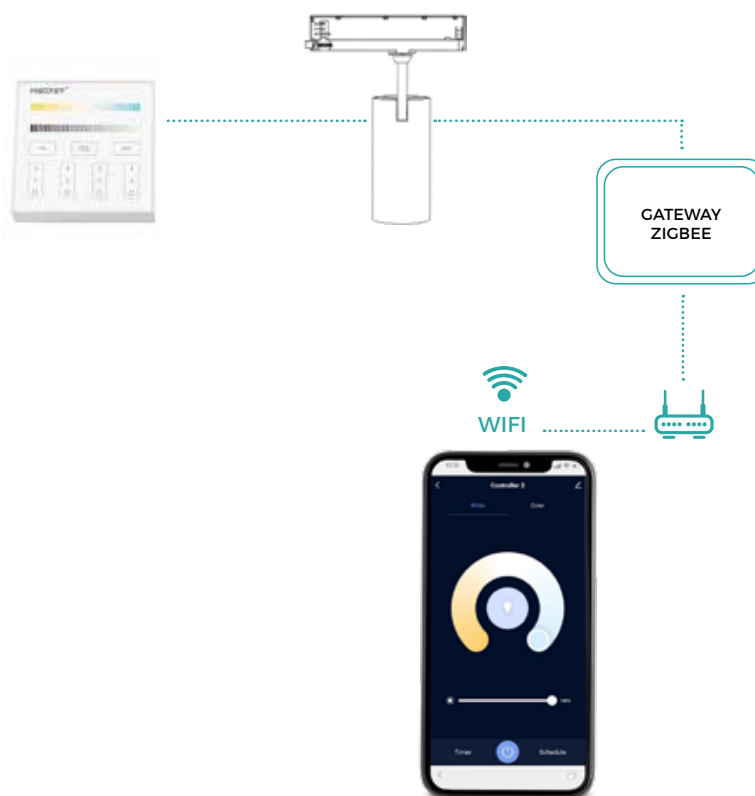

SMART DIAGRAM