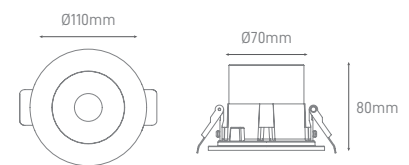

KIT ARON SMART RGBIC WIFI

WIFI	CCT	VOLTAGE	OUTPUT	SIZE	WIDTH	CUT	UNIT KIT	SKU
2.4G Hz	RGBIC	100-240V	12VDC - 1.5A - 18W	5M	10mm	125mm	1 Pc	ILAR-01493

INTERIOR

ENCASTRAR
RECESSED

GLAZ

POWER	COLOR TEMPERATURE	TOTAL LUMINOUS FLUX (±5%)	BEAM ANGLE	IP	VOLTAGE	SIZE	CUT-OUT	MOUNTING TYPE	BODY MATERIAL	COLOR	SKU
4.6W	3000K	446lm	25°	IP67	220-240V	Ø110x80mm	Ø70mm	Recessed	Die-casting aluminium	Black White	ILAR-02239 ILAR-02240