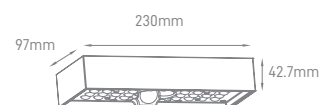

BIRK SOLAR

POWER	COLOR TEMPERATURE	TOTAL LUMINOUS FLUX (±5%)	BEAM ANGLE	IP	DISCHARGING TIME	SIZE	MOUNTING TYPE	BODY MATERIAL	COLOR	SKU
6W	4000K	800lm	120°	IP65	Mode A: 4 nights Mode B: 2 nights	230x97x42.7mm	Surface	ABS+PC housing, Anti-UV, V0 material for fire-proof	White Black	ILAR-01235 ILAR-01236