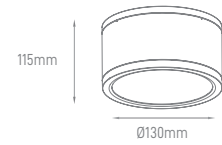

DESMI

POWER	COLOR TEMPERATURE	TOTAL LUMINOUS FLUX (±5%)	BEAM ANGLE	IP	VOLTAGE	SIZE	MOUNTING TYPE	BODY MATERIAL	COLOR	SKU
18W	3000K	1900lm	60°	IP65	AC200-240V	Ø130x115	Surface Mounted	Aluminum Die-Casting	White RAL 9016	ILAR-02095