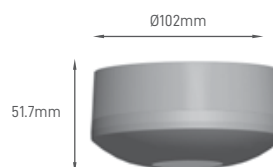

ST05DA1 DALI

IP	BEAM ANGLE	DETECION DISTANCE	DELAY TIME	INSTALLATION HEIGHT	INSTALLATION	TYPE	SIZE	SKU
IP54	360°	12m Máx.	10s - 60min	2.2-4m	Ceiling	Infrared	Ø102x51.7mm	ILAR-02286