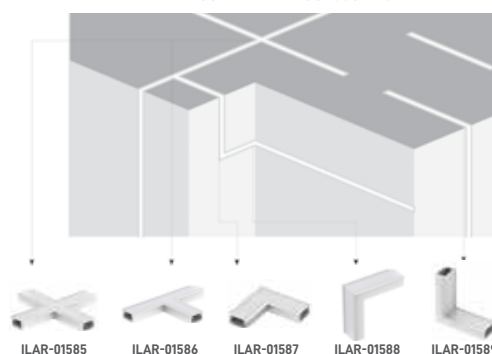

RECOMMENDED ACCESSORIES

ILAR-01585 ILAR-01586 ILAR-01587 ILAR-01588 ILAR-01589

POWER	COLOR TEMPERATURE	TOTAL LUMINOUS FLUX (±5%)	BEAM ANGLE	IP	VOLTAGE	SIZE	CUT-OUT	MOUNTING TYPE	BODY MATERIAL	COLOR	SKU
15W	3000K-4000K-5700K	1400-1600lm	110°	IP40	200-240V	615x62x29mm	607x54mm	Recessed	Aluminium	White RAL9016	ILAR-01583
30W		3100-3400lm				1208x62x29mm	1201x54mm				ILAR-01584