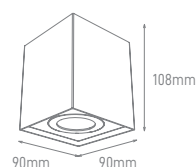

VIGG

POWER	COLOR TEMPERATURE	TOTAL LUMINOUS FLUX (±5%)	BEAM ANGLE	IP	VOLTAGE	SIZE	MOUNTING TYPE	BODY MATERIAL	COLOR	SKU
10W	2700K	1090lm	60°	IP54	200-240V	90x90x108mm	Surface Mounted	Aluminium	White RAL9016	ILAR-00998
	4000K								Black RAL9005	ILAR-00999
									White RAL9016	ILAR-00996
									Black RAL9005	ILAR-00997