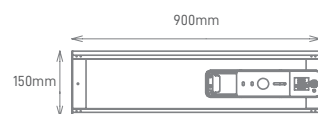

WYN

POWER	COLOR TEMPERATURE	TOTAL LUMINOUS FLUX (±5%)	BEAM ANGLE	IP	VOLTAGE	SIZE	MOUNTING TYPE	BODY MATERIAL	COLOR	SKU
30W	4000K	2400lm	270°	IP40	200-240V	900x150x19mm	Suspended	Aluminium	White RAL9016	ILAR-00654