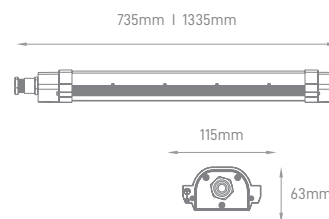

ATEX LINEAR EMERGENCY

POWER	COLOR TEMPERATURE	TOTAL LUMINOUS FLUX (±5%)	BEAM ANGLE	IP	VOLTAGE	SIZE	MOUNTING TYPE	BODY MATERIAL	COLOR	SKU
20W	5000K	2800lm	120°	IP65	100-277V	735x115x63mm	Ceiling Mounting	Pure Aluminum A6063	Yellow	ILAR-01210
40W		5600lm								ILAR-01459
60W		8400lm								ILAR-01460
80W		11200lm								ILAR-01461
										ILAR-01462