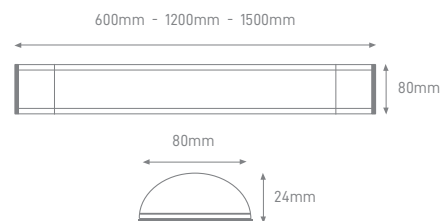

MEGASLIM SMD

POWER	COLOR TEMPERATURE	TOTAL LUMINOUS	BEAM	IP	VOLTAGE	SIZE	MOUNTING TYPE	BODY MATERIAL	COLOR	SKU
		FLUX (±5%)	ANGLE							
20W	6000K	1600lm	120°	IP20	200-240V	600x80x24mm	Surface Mounted	Aluminium/PVC	White RAL9016	ILAR-00237
40W	4500K	3200lm								ILAR-00239
	6000K									ILAR-00240