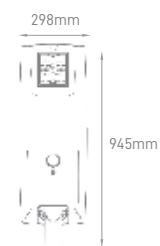

HELIOS SOLAR LED

POWER	COLOR TEMPERATURE	TOTAL LUMINOUS FLUX (±5%)	IP	CHARGING TIME	SENSOR	BODY MATERIAL	COLOR	SKU
40W	4000K	6400lm	IP66	16H	YES	Die Cast Aluminium	Grey	ILAR-01128
CONFIGURABLE	3000K/4000K/5000K	2600lm-7700lm						On-request