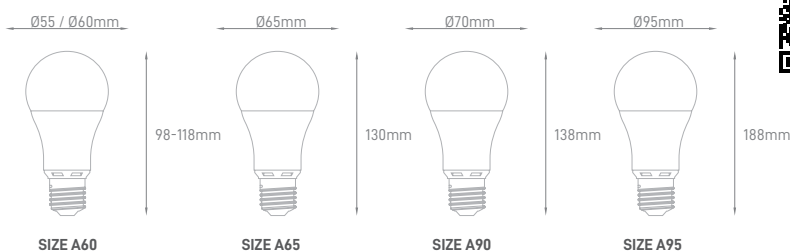

G45 E14

POWER	COLOR TEMPERATURE	LUMENS EFFICACY	BEAM ANGLE	VOLTAGE	BASE	SIZE	BODY MATERIAL	SKU
4W	3000K	320 lm	220°	220-240V	E14	Ø45x78mm	Aluminium/PVC	ILAR-00374
	4000K	330 lm						ILAR-00375
	6500K	340 lm						ILAR-00376
6W	3000K	520 lm						ILAR-00435
	4000K	530 lm						ILAR-00436
	6500K	540 lm						ILAR-00437

G45 E27

POWER	COLOR TEMPERATURE	LUMENS EFFICACY	BEAM ANGLE	VOLTAGE	BASE	SIZE	BODY MATERIAL	SKU
4W	3000K	360 lm	220°	220-240V	E27	Ø45x78mm	Aluminium/PVC	ILAR-00368
	4000K							ILAR-00369
	6500K							ILAR-00370
6W	3000K	520 lm						LAR-00371I
	4000K	530 lm						LAR-00372
	6500K	540 lm						ILAR-00373

A60 A65 A90 A95

POWER	COLOR TEMPERATURE	LUMENS EFFICACY	BEAM ANGLE	VOLTAGE	SIZE	BASE	BODY MATERIAL	SKU
A60 7W	3000K	610 lm	230°	220-240V	55x98mm	E27	Aluminium/PVC	ILAR-00401
	4000K	620 lm						ILAR-00402
	6500K	630 lm						ILAR-00403
A60 10W	3000K	850 lm			60x106mm	E27	Aluminium/PVC	ILAR-00404
	4000K		ILAR-00405					
	6500K		ILAR-00406					
A60 12W	3000K	1050 lm			60x118mm	E27	Aluminium/PVC	ILAR-00407
	4000K	1100 lm	ILAR-00408					
	6500K	1150 lm	ILAR-00409					
A65 15W	3000K	1200 lm			Ø65x130mm	E27	Aluminium/PVC	ILAR-00410
	4000K	1300 lm	ILAR-00411					
	6500K	1400 lm	ILAR-00412					
A90 20W	3000K	1850 lm			Ø70x138mm	>0.9	Aluminium/PVC	ILAR-00477
	4000K	1900 lm	ILAR-00478					
	6500K	2025 lm	ILAR-00479					
A95 25W	3000K	2025 lm			Ø95x188mm	>0.9	Aluminium/PVC	ILAR-00480
	4000K	2050 lm	ILAR-00481					
	6500K	2070 lm	ILAR-00482