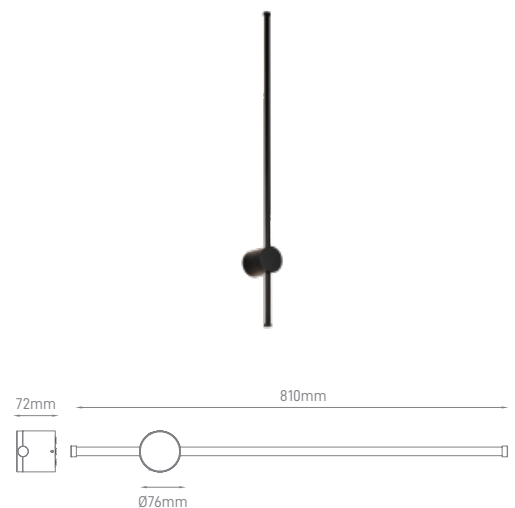

LINCE

POWER	COLOR TEMPERATURE	TOTAL LUMINOUS FLUX (±5%)	BEAM ANGLE	IP	VOLTAGE	SIZE	MOUNTING TYPE	BODY MATERIAL	COLOR	SKU
14W	3000K	1290lm	120°	IP65	220-240V	810xØ76x72mm	Surface	Aluminum	Black	ILAR-02079