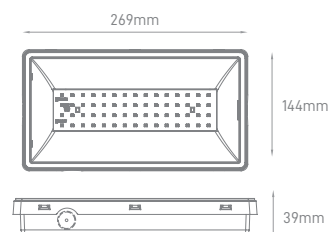

POWERLUX SLIM PERMANENT / NO PERMANENT WITH REMOTE

POWER	TOTAL LUMINOUS FLUX (±5%)		BATTERIES	IP	EMERGENCY		SIZE	MOUNTING TYPE	BODY MATERIAL	COLOR	SKU
					TIME	VOLTAGE					
8W		800lm	3.7V 4000mAh Li (NiCoMn)	IP65	3 Hours	220-240V	269x144x39mm	Surface	Polycarbonate	White	ILEM-00065