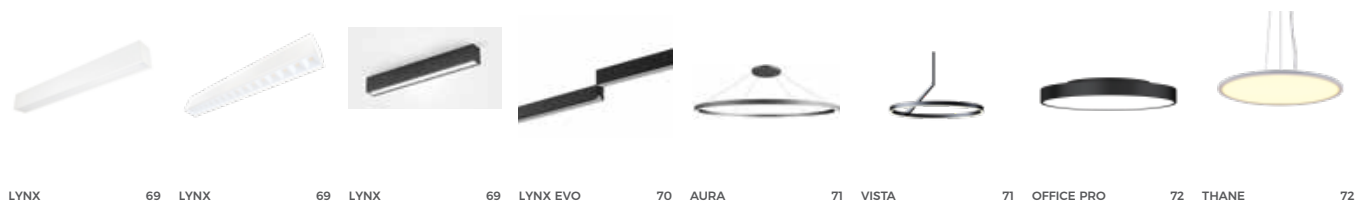

BACKLIT 30X120 61

LYSS 62

INTERIOR ENCASTRAR | RECESSED

HIGH LUMEN 64 LED PRO 60X60 64 LED PRO 30X60 65 LED PRO 30X120 65 LED PRO 30X60 66 LED PRO 30X150 66 LYNX MODULAR 68 SCHOOL WALL WASH 68

INTERIOR SUSPENSO | SUSPENDED