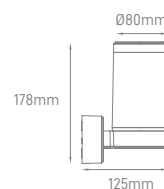

MAPLE

POWER	COLOR TEMPERATURE	TOTAL LUMINOUS FLUX (±5%)	BEAM ANGLE	IP	VOLTAGE	SIZE	MOUNTING TYPE	BODY MATERIAL	COLOR	SKU
8W	3000K	265lm	90°	IP65	220-240V	125x80x178mm	Surface	Die-casting aluminium, Opal and clear polycarbonate diffuser	Grey	ILAR-00813