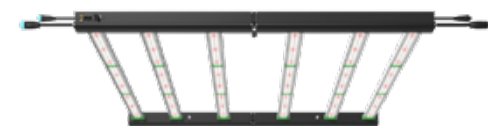

HORTI FRAME MASTER PRO

POWER	SYSTEM EFFICACY	PPF OUTPUT	IP	POWER INPUT	SPECTRUM	DIMMING OPTIONS	SIZE	CERTIFICATE	SKU
320W	2.0-2.6umol/J (±5%)	1200 - 1620 umol/s (±5%)	IP65	100-277Vac	UV+White+Red+IR/White+Red	1-10V / DALI	1082x532x58mm	CE, ETL, ROHS	ILAR-01485
400W									ILAR-01486
600W									ILAR-01487
800W									ILAR-01488