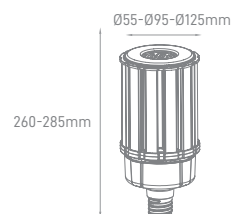

KORN RETROFIT LAMP

POWER	COLOR TEMPERATURE	TOTAL LUMINOUS FLUX (±5%)	IP	VOLTAGE	BASE	SIZE	MOUNTING TYPE	BODY MATERIAL	COLOR	SKU
20W	5000K	2600lm	IP64	100-240V	E27	Ø55x260mm	Screw	Aluminium	White	ILAR-00843
30W		3900lm								ILAR-00794
40W		5200lm								ILAR-00751
54W		7020lm			E40	Ø95x260mm			ILAR-00932	
80W		10400lm							ILAR-00934	
100W		13000lm				Ø125x285mm			ILAR-00608