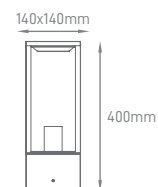

*Lamps not included.

GATE

POWER MAX 60W	TYPE OF BULB 1x E27	IP IP65	VOLTAGE 220-240V	SIZE 140x140x400mm	BODY MATERIAL Aluminium/Glass	COLOR Grey	SKU ILAR-00951
-------------------------	-------------------------------	-------------------	----------------------------	------------------------------	---	----------------------	--------------------------