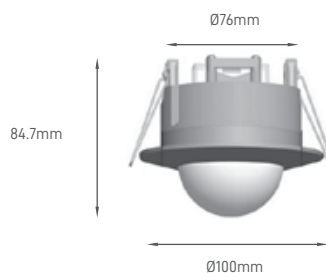

ST42C

IP	BEAM ANGLE	DETECION DISTANCE	DELAY TIME	INSTALLATION HEIGHT	INSTALLATION	TYPE	SIZE	CUT-OUT	SKU
IP20	360°	20m Máx.	10s - 30min	2.2-6m	False Ceiling	Infrared	Ø100x84mm	Ø84.7mm	ILAR-02451