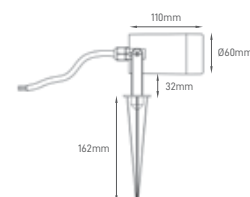

AGAVE GU10

POWER	TYPE OF BULB	IP	VOLTAGE	SIZE	MOUNTING TYPE	BODY MATERIAL	COLOR	SKU
MAX 7W	1x GU10	IP66	AC220-240V	Ø60x110x32x162mm	Bracket/Spike	Plastic	Black	ILAR-00339

*Lamps not included.