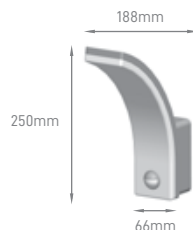

LUMINÁRIAS COM SENSORES DE MOVIMENTO LIGHTS WITH SENSORES

ST53M / 20W / 4000K

IP	BEAM ANGLE	POWER	DETECION DISTANCE	DELAY TIME	AMBIENT LIGHTING	INSTALLATION HEIGHT	INSTALLATION	TYPE	SIZE	SKU
IP65	140°	20W (1800 Lm)	9m	3s - 15min	Yes	1.8-2.5m	Wall	Infrared	250x188x66mm	ILAR-01063