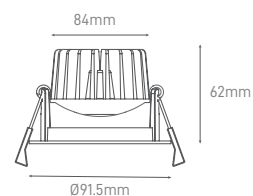

HALE

POWER	COLOR TEMPERATURE	TOTAL LUMINOUS	BEAM	IP	VOLTAGE	SIZE	CUT-OUT	MOUNTING	BODY MATERIAL	COLOR	SKU
		FLUX (±5%)									
10W	2700K	850lm	36°	IP40	200-240V	Ø91.5mm	Ø84mm	Recessed	Aluminium	White RAL9016	ILAR-00659
	4000K	950lm									ILAR-00660