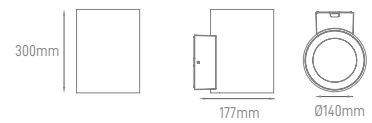

CLIF ONE

POWER	COLOR TEMPERATURE	TOTAL LUMINOUS FLUX (±5%)	BEAM ANGLE	IP	VOLTAGE	SIZE	MOUNTING TYPE	BODY MATERIAL	COLOR	SKU
20W	3000K	1100lm	16°	IP65	AC220-240V	Ø140x177x185mm	Surface	Die-casting aluminium, Extruded aluminium profiles, Clear tempered glass	Grey	ILAR-00818