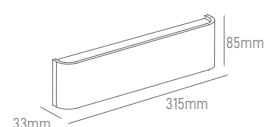

DUNA WHITE | BLACK

POWER	COLOR TEMPERATURE	TOTAL LUMINOUS FLUX (±5%)	BEAM ANGLE	IP	VOLTAGE	SIZE	MOUNTING TYPE	BODY MATERIAL	COLOR	SKU
9W	3000K	855lm	185°	IP20	200-240V	315x85x33mm	Wall Surface	Aluminium	White	ILAR-01742
									Black	ILAR-01743