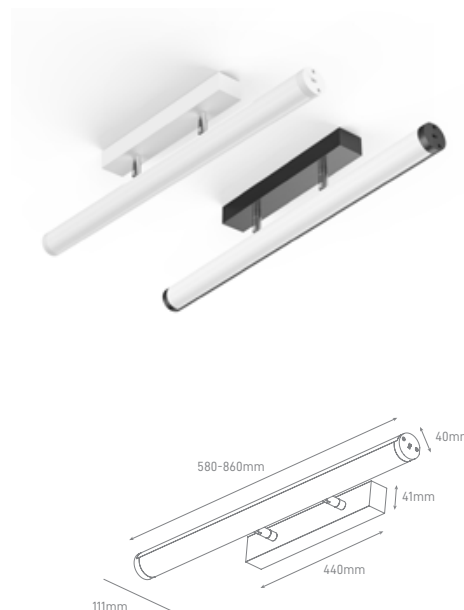

KIRA

POWER	COLOR TEMPERATURE	TOTAL LUMINOUS FLUX (±5%)	BEAM ANGLE	IP	VOLTAGE	SIZE	MOUNTING TYPE	BODY MATERIAL	COLOR	SKU
10W	3CCT	1180lm	120°	IP40	100-240V	580x41x111x40x285mm	Wall Surface	PC+Aluminum	White	ILAR-02041
15W	3000K-4000K-5700K	1850lm				860x41x111x40x440mm			Black	ILAR-02042
									White	ILAR-02043
									Black	ILAR-02044