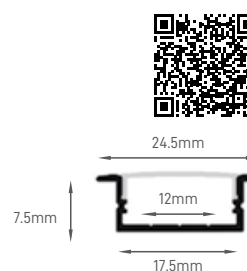

PROFILE LED STRIP SURFACE

DIMENSIONS	LENGHT	BODY MATERIAL	SKU
(L) 21 x (A) 20 x (I) 16mm	2m	Aluminium	ILAR-01229

PROFILE LED STRIP RECESSED

DIMENSIONS	LENGHT	BODY MATERIAL	SKU
(L) 24.5 x (A) 7.5 x (F) 17.5 x (I) 12mm	2m	Aluminium	ILAR-00465