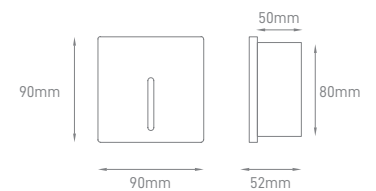

COVERS

POWER	COLOR	TOTAL LUMINOUS FLUX (±5%)	BEAM ANGLE	SENSOR ANGLE	SENSOR DISTANCE	IP	VOLTAGE	SIZE	CUT-OUT	MOUNTING TYPE	BODY		
	TEMPERATURE										MATERIAL	COLOR	SKU
3W	Switch 3CCT 3000K-4000K-6500K	240lm	10°-90°	-	-	IP65	85-265V	90x90x55mm	80x80x50mm	Recessed	Die-cast	Grey	ILAR-02172
3W-SENSOR	Switch 3CCT 3000K-4000K-6000K			120°	1-3m						Aluminum		ILAR-02189