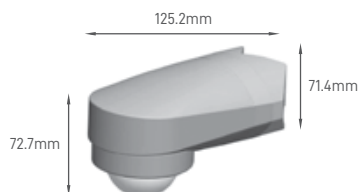

ST18B

IP	BEAM ANGLE	POWER	DETECION DISTANCE	DELAY TIME	AMBIENT LIGHTING	INSTALLATION HEIGHT	INSTALLATION	SIZE	SKU
IP65	240°	1200W	8m max	10S - 15min	Yes	1-1.8m	Wall	125.2x72x17.4mm	ILAR-01061