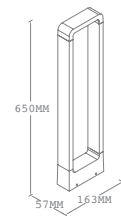

SLOT

POWER	COLOR TEMPERATURE	TOTAL LUMINOUS FLUX (±5%)	BEAM ANGLE	IP	VOLTAGE	SIZE	MOUNTING TYPE	BODY MATERIAL	COLOR	SKU
7W	3000K	370lm	230°	IP65	220-240V	160x65x650mm	Surface	Aluminum	Black	ILAR-02081