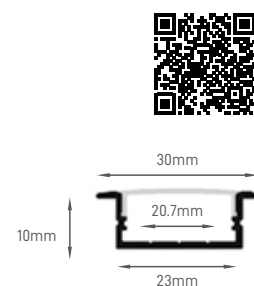

PROFILE LED STRIP SURFACE

DIMENSIONS	LENGHT	BODY MATERIAL	SKU
(L) 25 x (A) 14 x (F) 16 x (I) 12mm	2m	Aluminium	ILAR-01035

PROFILE LED STRIP RECESSED 2M

DIMENSIONS	LENGHT	BODY MATERIAL	SKU
(L) 30 x (A) 10 x (I) 20.7 x (F) 23mm	2m	Aluminium	ILAR-01251