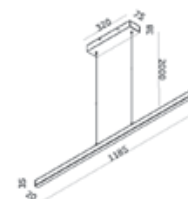

SLASH

POWER	COLOR TEMPERATURE	TOTAL LUMINOUS FLUX (±5%)	BEAM ANGLE	IP	VOLTAGE	SIZE	MOUNTING TYPE	BODY MATERIAL	COLOR	SKU
30W	3000K	940lm	90°	IP20	200-240V	1185x20x320x35xmm	Suspended	Aluminium	Silver Copper	ILAR-02235 ILAR-02236