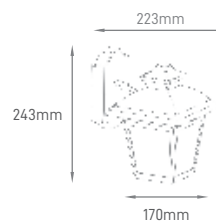

NORA

POWER	TYPE OF BULB	IP	VOLTAGE	SIZE	BODY MATERIAL	COLOR	SKU
MAX 60W	1x E27	IP44	220-240V	223x170x243mm	ABS PC Plastic	White Black	ILAR-00978 ILAR-00979

*Lamps not included.