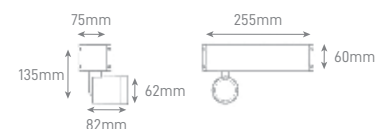

NATAN SOLAR 3CCT / RGB

POWER	COLOR TEMPERATURE	TOTAL LUMINOUS FLUX (±5%)	BEAM ANGLE	IP	SOLAR PANEL	BATTERY	DISCHARGING TIMER	BODY MATERIAL	SIZE	COLOR	SKU
1.5W	3CCT* RGB	220lm	270°x90°	IP65	Monocrystalline Silicon 4.32 2.38W	Li-ion Battery 3.7V, 2000mAh, 7.4WH	24H	Aluminum	255x60x135mm	Black	ILAR-02300 ILAR-02301

* Controlled by Adelat APP (IOS & Android)