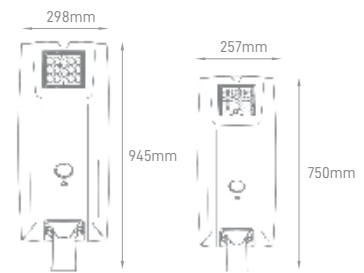

HELIOS HYBRID

POWER	COLOR TEMPERATURE	TOTAL LUMINOUS FLUX (±5%)	IP	VOLTAGE	SENSOR	SIZE	MOUNTING TYPE	BODY MATERIAL	COLOR	SKU
30W	5000K	4800lm	IP66	Driver 110-240AC	YES	945x298x127mm	Surface	Die Cast Aluminium	Grey	ILAR-01081
40W	4500K	6400lm								ILAR-01127
50W	4000K	8000lm								ILAR-001203
CONFIGURABLE	3000K/4000K/5000K	2600lm-7700lm								On-request