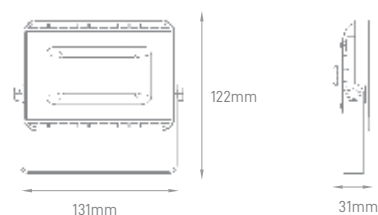

POLYCARBONATE

POWER	COLOR TEMPERATURE	TOTAL LUMINOUS FLUX (±5%)	IP	VOLTAGE	MOUNTING TYPE	BODY MATERIAL	COLOR	SKU
10W	6000K	900lm	IP65	220-240V	Surface	ABS + PC	Black	ILAR-00935
20W		1800lm						ILAR-00936
30W		2700lm						ILAR-00937
50W		4500lm						ILAR-00938