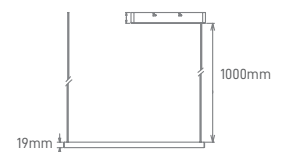

WYN

POWER	COLOR TEMPERATURE	TOTAL LUMINOUS FLUX (±5%)	BEAM ANGLE	IP	VOLTAGE	SIZE	MOUNTING TYPE	BODY MATERIAL	COLOR	SKU
30W	4000K	2400lm	270°	IP40	200-240V	900x150x19mm	Suspended	Aluminium	White RAL9016	ILAR-00654