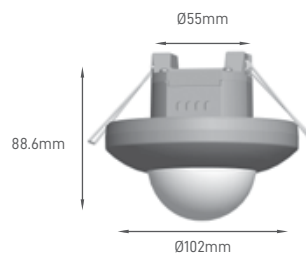

ST05DA3 DALI

IP	BEAM ANGLE	DETECION DISTANCE	DELAY TIME	INSTALLATION HEIGHT	INSTALLATION	TYPE	SIZE	CUT-OUT	SKU
IP54	360°	20m Máx.	10s - 60min	2.2-6m	False Ceiling	Infrared	Ø102x88.6mm	Ø55mm	ILAR-02285