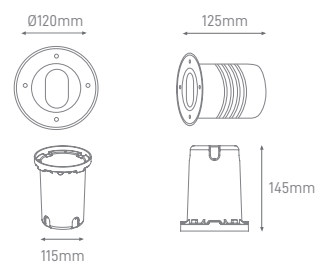

OAK

POWER	TYPE OF BULB	IP	VOLTAGE	SIZE	CUT-OUT	MOUNTING TYPE	BODY MATERIAL	COLOR	SKU
MAX 35W	1x GU10	IP67	AC100-240V	Ø120x125mm	Ø115mm	Surface	Die-casting aluminium, Clear tempered glass, 316 stainless steel	Grey	ILAR-00827

*Lamps not included.