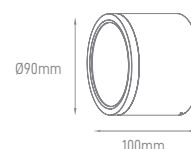

LEV

POWER	COLOR TEMPERATURE	TOTAL LUMINOUS FLUX (±5%)	BEAM ANGLE	IP	VOLTAGE	SIZE	MOUNTING TYPE	BODY MATERIAL	COLOR	SKU
15W	2700K	1300lm	60°	IP54	200-240V	Ø90x100mm	Surface Mounted	Aluminium	White RAL9016	ILAR-00695
	4000K	Black RAL9005							ILAR-00698	
		White RAL9016							ILAR-00696	
		Black RAL9005							ILAR-00699