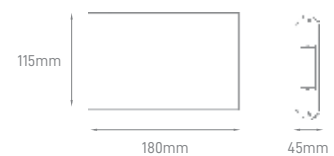

AXEL

POWER 2x 6W	COLOR TEMPERATURE 3000K	TOTAL LUMINOUS FLUX (±5%) 415lm	BEAM ANGLE 2x 0-100°	IP IP65	VOLTAGE 220-240V	SIZE 180x45x115mm	MOUNTING TYPE Surface	BODY MATERIAL Die-casting aluminium, Clear tempered glass	COLOR Grey	SKU ILAR-00815