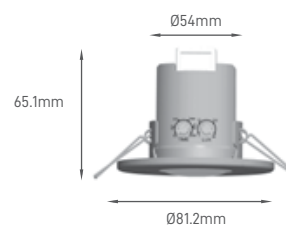

ST40C

IP	BEAM ANGLE	POWER	DETECION DISTANCE	DELAY TIME	INSTALLATION HEIGHT	DIMMING	INSTALLATION	TYPE	SIZE	CUT-OUT	COLOR	SKU
IP20	360°	800W	8m max	10s - 15min	2.2-4m	No	False Ceiling	Infrared	Ø81.2x65.1mm	Ø54mm	White Black	ILAR-01179 ILAR-01956