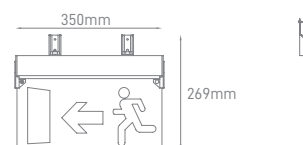

SIGLUX 2.5W

POWER	TOTAL LUMINOUS FLUX (±5%)	BATTERIES	EMERGENCY TIME	IP	VOLTAGE	SIZE	SKU
2.5W	8.3lm	3.7V 1200mAh Lithium Battery	3 Hours	IP20	220-240V	350x269mm	ILEM-00054