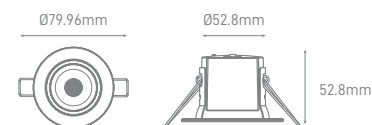

POWER	COLOR TEMPERATURE	TOTAL LUMINOUS FLUX (±5%)	BEAM ANGLE	IP	VOLTAGE	SIZE	CUT-OUT	DIM	BODY MATERIAL	COLOR	SKU
7W	3CCT 3000K-4000K-6000K	675lm	60°	IP65	220-240V	Ø79.96x52.8mm	Ø70mm	Triac	Aluminium	Black	ILAR-02387