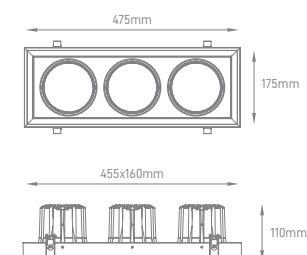

QUANT TRIPLE

POWER	COLOR TEMPERATURE	TOTAL LUMINOUS FLUX (±5%)	BEAM ANGLE	IP	VOLTAGE	SIZE	CUT-OUT	MOUNTING TYPE	BODY MATERIAL	COLOR	SKU
90W	2700K	9270lm	≥80	IP20	200-240V	475x175x110mm	455x160mm	Recessed	Aluminium	Black White	ILAR-00671 ILAR-00680