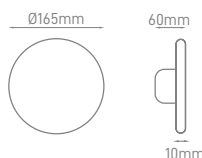

IVY

POWER	COLOR TEMPERATURE	TOTAL LUMINOUS FLUX (±5%)	BEAM ANGLE	IP	VOLTAGE	SIZE	MOUNTING TYPE	BODY MATERIAL	COLOR	SKU
8W	4000K	700lm	120°	IP65	220-240V	Ø165x160x95mm	Surface	ABS + PC	Grey	ILAR-00796