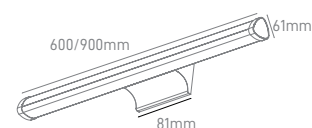

HAIA

POWER	COLOR TEMPERATURE	TOTAL LUMINOUS FLUX (±5%)	BEAM ANGLE	IP	VOLTAGE	SIZE	MOUNTING TYPE	BODY MATERIAL	COLOR	SKU
10W	3CCT 3000K-4000K-5700K	1340lm	110°	IP54	100-240V	600x61x81mm	Wall Surface	PC+Aluminum	White	ILAR-02036
									Silver	ILAR-02037
15W		1950lm				900x61x81mm			Gold	ILAR-02038
									White	ILAR-02039
									Silver	ILAR-02040