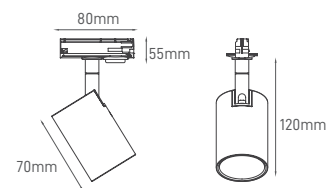

FOR SMART CONNECTION GATEWAY NEEDED

SMART DIAGRAM

Compatible

NATAN GU10

POWER	TYPE OF BULB	IP	VOLTAGE	SIZE	MOUNTING TYPE	BODY MATERIAL	COLOR	SKU
MAX. 7W	1x GU10	IP20	220-240V	Ø82x183mm	Track Light	Aluminium	White RAL9016 Black RAL9005	ILAR-00884 ILAR-00950