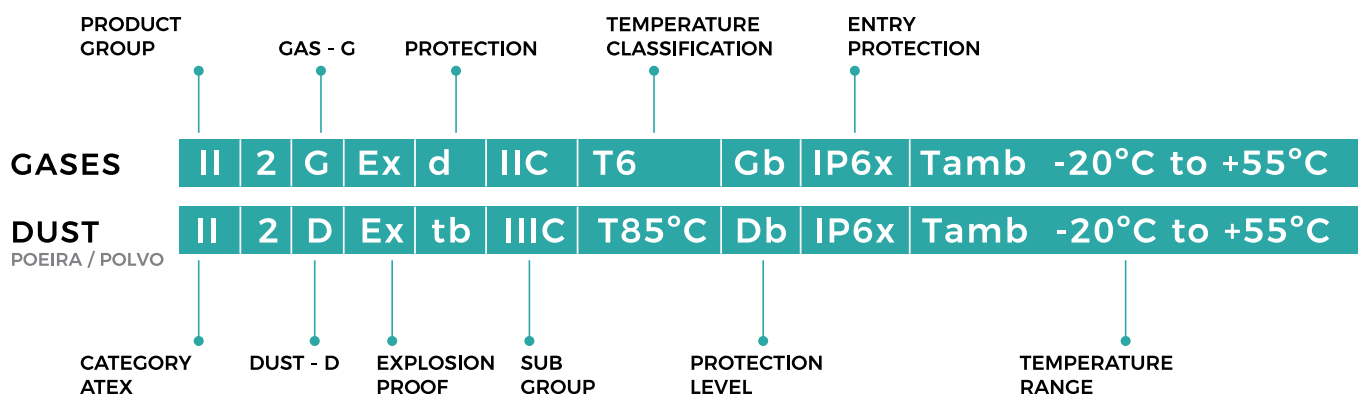

GUIDE FOR ATEX & IECEX (Zones/Groups)