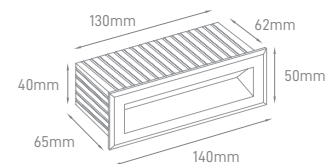

VOXEL CCT

POWER	COLOR TEMPERATURE	TOTAL LUMINOUS FLUX (±5%)	BEAM ANGLE	IP	VOLTAGE	SIZE	CUT-OUT	MOUNTING TYPE	BODY MATERIAL	COLOR	SKU
3W	3CCT 3000K-4000K-6500K	220lm	120°	IP65	AC220-240V	140x50x65mm	130x40x62mm	Recessed	ABS + PC	Black	ILAR-01499