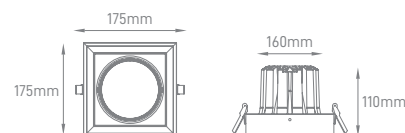

CHIADO

POWER	COLOR TEMPERATURE	TOTAL LUMINOUS FLUX (±5%)	BEAM ANGLE	IP	VOLTAGE	SIZE	CUT-OUT	MOUNTING TYPE	BODY MATERIAL	COLOR	SKU

RITZ

POWER	COLOR TEMPERATURE	TOTAL LUMINOUS	BEAM	IP	VOLTAGE	SIZE	CUT-OUT	MOUNTING	BODY MATERIAL	COLOR	SKU
		FLUX (±5%)	ANGLE					TYPE			
33W	3000K	2735lm	36°	IP20	200-240V	Ø158x130mm	Ø145mm	Recessed	Aluminium	White	ILAR-00575
	4000K	2812lm									ILAR-00576
	3000K	2735lm									On-request
	4000K	2812lm									

QUANT ONE

POWER	COLOR TEMPERATURE	TOTAL LUMINOUS	BEAM	IP	VOLTAGE	SIZE	CUT-OUT	MOUNTING	BODY MATERIAL	COLOR	SKU
		FLUX (±5%)	ANGLE					TYPE			
30W	2700K	3000lm	36°	IP20	200-240V	175x175x110mm	160x160mm	Recessed	Aluminium	Black	ILAR-00665
										White	ILAR-00674