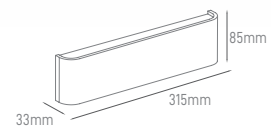

DUNA WOODEN | GOLDEN

POWER	COLOR TEMPERATURE	TOTAL LUMINOUS FLUX (±5%)	BEAM ANGLE	IP	VOLTAGE	SIZE	MOUNTING TYPE	BODY MATERIAL	COLOR	SKU
9W	3000K	855lm	185°	IP20	220-240V	315x85x33mm	Wall Surface	Aluminium	Wooden Golden	ILAR-01744 ILAR-01745