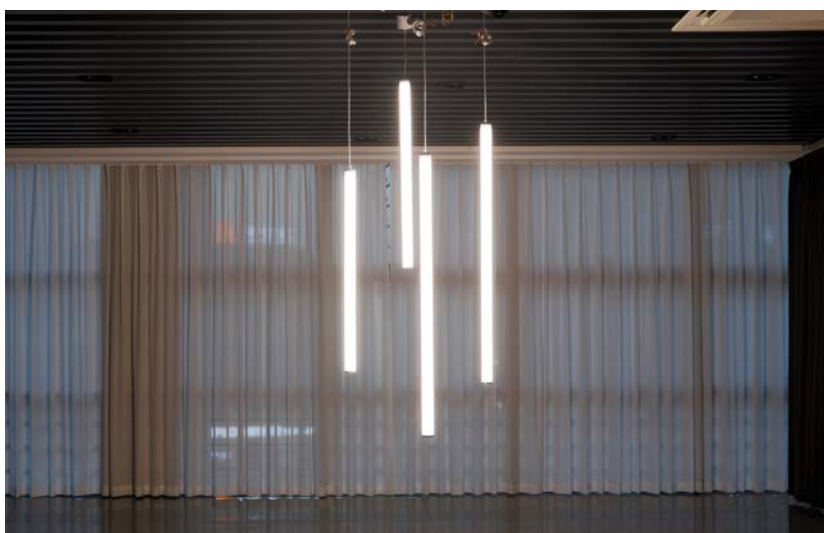

FIZI

POWER	COLOR TEMPERATURE	TOTAL LUMINOUS FLUX (±5%)	BEAM ANGLE	IP	IK	VOLTAGE	SIZE	MOUNTING TYPE	BODY MATERIAL	COLOR	SKU
30W	4000K	3900lm	360°	IP40	IK08	220V-240V	900xØ50mm 1200xØ50mm	Suspended	PC+Aluminium	White End Cap	ILAR-02150
										Black End Cap	ILAR-02151