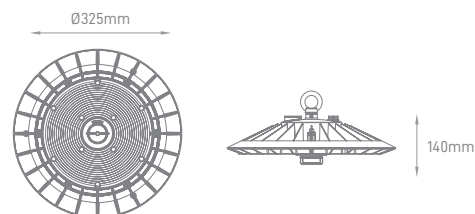

COBALT

POWER	COLOR TEMPERATURE	TOTAL LUMINOUS FLUX (±5%)	BEAM ANGLE	IP	VOLTAGE	SIZE	MOUNTING TYPE	BODY MATERIAL	COLOR	SKU
150W	3CCT	27000lm	90°	IP65	220-240V	Ø325x140mm	Loop hanging	Aluminum alloy	Ral 9007 Grey	ILAR-02205
200W	3000K-4000K-5000K	36000lm					Ceiling Mounting	Polycarbonate optical lens		ILAR-02206