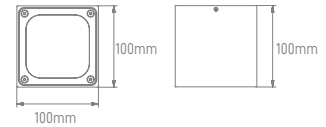

ASH

POWER	COLOR TEMPERATURE	TOTAL LUMINOUS FLUX (±5%)	BEAM ANGLE	IP	VOLTAGE	SIZE	MOUNTING TYPE	BODY MATERIAL	COLOR	SKU
6W	3000K	410lm	45°	IP65	AC220-240V	100x100mm	Surface	Die-casting aluminium, Clear polycarbonate diffuser	Grey	ILAR-00808