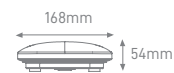

SEAM

POWER	COLOR TEMPERATURE	TOTAL LUMINOUS		IK	IP	VOLTAGE	SIZE	MOUNTING TYPE	BODY MATERIAL	COLOR	SKU
		FLUX (±5%)									
24W	3CCT	2880lm		IK08	IP40	220-240V	700x168x54mm	Surface	ABS+PC	White	ILAR-02131
50W	3000K-4000K-6500K	6000lm					1200x168x54mm				ILAR-02132