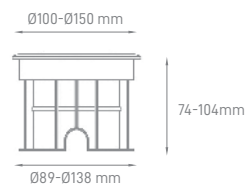

INGROUND SYS-RD RGB

POWER	COLOR	TOTAL LUMINOUS	BEAM	IP	VOLTAGE	SIZE	CUT-OUT	MOUNTING	BODY MATERIAL	COLOR	SKU		
	TEMPERATURE	FLUX (±5%)	ANGLE					TYPE					
5W	RGB+CCT	350lm	30°	IP68	24V	Ø100x74mm	Ø89mm	Inground	Stainless Steel+PC	Stainless Steel	ILAR-02284		
9W		700lm	15°								Ø150x104mm	Ø138mm	ILAR-02285