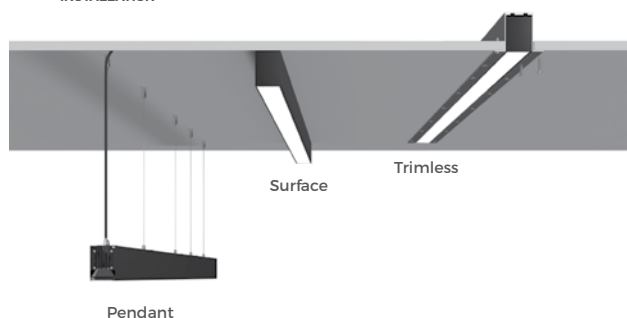

## AURA CIRCULAR

Ø800mm / Ø1200mm / Ø1500mm

TYPE OF LIGHT (ON REQUEST) | VÁRIAS POSSIBILIDADES

DOWN

OUTER

INNER

UP

POWER	COLOR TEMPERATURE	TOTAL LUMINOUS FLUX (±5%)	BEAM ANGLE	IP	VOLTAGE	SIZE	MOUNTING TYPE	BODY MATERIAL	COLOR	SKU
50W	3CCT	2750lm - 2900lm	90°	IP42	200-240V	Ø800x35x35mm	Suspended	Aluminium	Black RAL9005	ILAR-02222
72W	3000K-4000K-5000K	4000lm - 4200lm				Ø1200x35x35mm				ILAR-02223
90W		5000lm - 5200lm				Ø1500x35x35mm				ILAR-02224