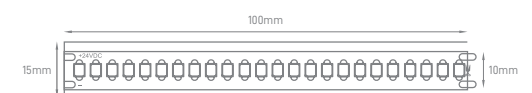

NEON TUBE POOL IP68 24V

POWER	COLOR TEMPERATURE	TOTAL LUMINOUS		IP	LED	VOLTAGE	LED/MT	WIDTH	LENGHT	CUTTING SEGMENT	SKU
		FLUX (±5%)									
10W	2700K	770lm/m		IP68	SMD 2216	24V	240 LED/w	15mm	5m	100mm	ILAR-02329
	4000K	880lm/m	ILAR-02330								
10W	2700K	770lm/m		IP68	SMD 2216	24V	240 LED/w	15mm	10m	100mm	ILAR-02331
	4000K	880lm/m	ILAR-02332								
15W	RGB	525lm/m			SMD 5050		96 LED/w		5m		ILAR-02333