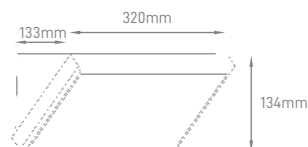

ARLO

POWER	COLOR TEMPERATURE	TOTAL LUMINOUS FLUX (±5%)	IP	VOLTAGE	SIZE	MOUNTING TYPE	BODY MATERIAL	COLOR	SKU
21W	4000K	1300lm	IP65	220-240V	320x134x133mm	Surface	ABS + PC	White Grey	ILAR-01239 ILAR-01240