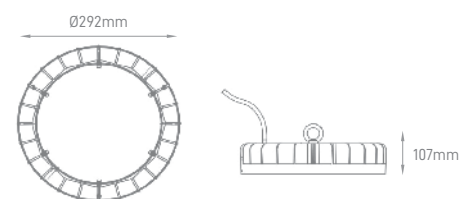

DOB ECO DOB DRIVER

POWER	COLOR TEMPERATURE	TOTAL LUMINOUS FLUX (±5%)	BEAM ANGLE	IP	VOLTAGE	SIZE	MOUNTING TYPE	BODY MATERIAL	COLOR	SKU
150W	5000K	18000lm	120°	IP65	200-240VAC	Ø292x107mm	Suspended	Aluminum Alloy Tempered glass	Black	ILAR-01046
200W		24000lm								ILAR-01644