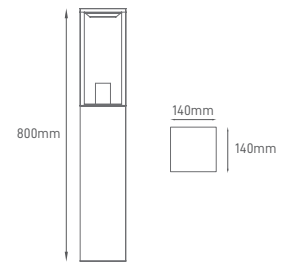

SHIRA

POWER	TYPE OF BULB	IP	VOLTAGE	SIZE	MOUNTING TYPE	BODY MATERIAL	COLOR	SKU
13W	1x E27	IP65	AC100-240V	800x140x140mm	Surface	Aluminium/Glass	Grey	ILAR-00874

*Lamps not included.