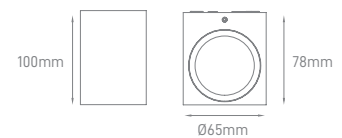

ALDER

POWER MAX 35W	TYPE OF BULB 1x GU10	IP IP65	VOLTAGE AC100-240V	SIZE 78x70x100mm	MOUNTING TYPE Surface	BODY MATERIAL Die-casting aluminium, Clear tempered glass	COLOR Grey	SKU ILAR-00811

*Lamps not included.