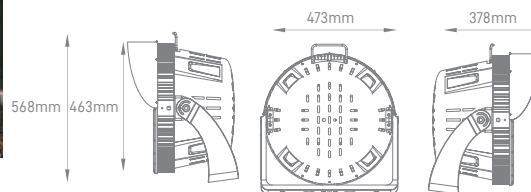

STADIUM TECH

POWER	COLOR TEMPERATURE	TOTAL LUMINOUS FLUX (±5%)	IP	VOLTAGE	SIZE	MOUNTING TYPE	BODY MATERIAL	COLOR	SKU
800W	5700K	128000lm	IP66	100-277V	473x568x378mm	Bracket Mounting	Die Cast Aluminium	Black	ILAR-01079
1000W		150000lm							ILAR-01042
1200W		180000lm							ILAR-01080
1500W		225000lm							ILAR-01678
300W-1500W CONFIGURABLE	3000K/4000K/5000K/5700K	48000lm-240000lm			3 Dimensions				On-request