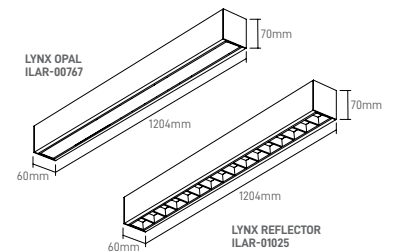

INTERIOR SUSPENSO | SUSPENDED

LYNX WHITE | BLACK

POWER	COLOR TEMPERATURE	TOTAL LUMINOUS FLUX (±5%)	BEAM ANGLE	IP	VOLTAGE	SIZE	MOUNTING TYPE	BODY MATERIAL	COLOR	SKU
20W - Opal	3CCT 3000K-4000K-5700K	2200-2400lm	100°	IP20	200-240V	604x60x70mm	Surface Mounted/ Suspended	Aluminium	White RAL9016	ILAR-01664
40W - Opal		4400-4800lm				Black RAL 9005			ILAR-01663	
40W - Reflector		4800-5200lm				1204x60x70mm			White RAL9016	ILAR-00767
									Black RAL 9005	ILAR-01004
									White RAL9016	ILAR-01025
									Black RAL 9005	ILAR-01036

RECOMMENDED ACCESSORIES