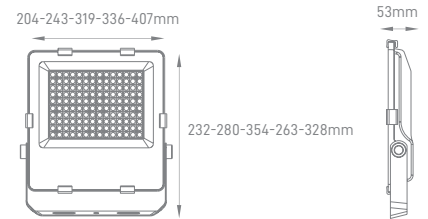

ASTRO

POWER	COLOR TEMPERATURE	TOTAL LUMINOUS FLUX (±5%)	IP	BEAM ANGLE	VOLTAGE	SIZE	MOUNTING TYPE	BODY MATERIAL	COLOR	SKU
30W	4000K	4500lm	IP66	90°	100-277V	204x232x53mm	Bracket Mounting	Die Cast Aluminium	Black	ILAR-01920
50W		7500lm				243x280x53mm				ILAR-01921
100W		15000lm		319x354x53mm		ILAR-01922				
150W		25500lm		336x264x53mm		ILAR-01923				
200W		34000lm		407x328x53mm		ILAR-01924