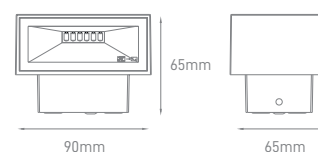

NUT

POWER	COLOR TEMPERATURE	TOTAL LUMINOUS FLUX (±5%)	BEAM ANGLE	IP	VOLTAGE	SIZE	MOUNTING TYPE
2x 3W	3000K	450lm	2x 110°	IP54	220-240V	90x65x65mm	Surface

BODY MATERIAL	COLOR	SKU
Die-casting aluminium, Clear tempered glass	Grey	ILAR-00814