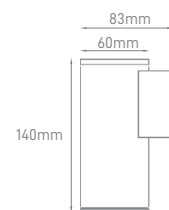

RUNA

POWER	COLOR TEMPERATURE	TOTAL LUMINOUS FLUX (±5%)	BEAM ANGLE	IP	VOLTAGE	SIZE	MOUNTING TYPE	BODY MATERIAL	COLOR	SKU
10W	3000K	900lm - 1080lm	18°	IP65	220-240V	Ø60x140x83mm	Surface	Die Cast Aluminium	White	ILAR-02094