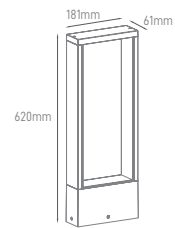

KANE CCT

POWER	COLOR TEMPERATURE	TOTAL LUMINOUS FLUX (±5%)	IP	VOLTAGE	SIZE	MOUNTING TYPE	BODY MATERIAL	COLOR	SKU
10W	2CTT 3000K-4000K	650lm	IP65	100-240V	181x61x620mm	Surface	Aluminium	Grey RAL 7016	ILAR-01683