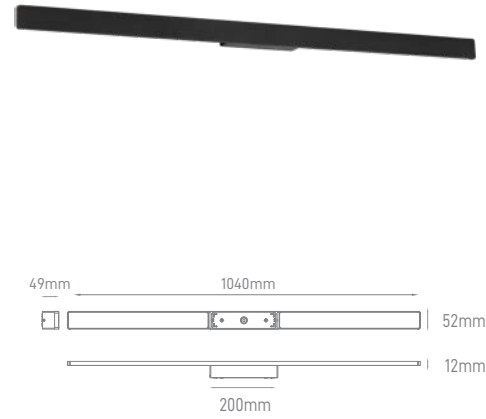

LOG

POWER	COLOR TEMPERATURE	TOTAL LUMINOUS FLUX (±5%)	BEAM ANGLE	IP	VOLTAGE	SIZE	MOUNTING TYPE	BODY MATERIAL	COLOR	SKU
18W	3000K	1840lm	120°	IP65	220-240V	1024x52x48mm	Surface	Aluminum	Black	ILAR-02080