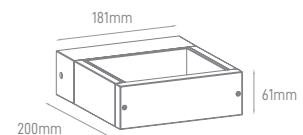

KANE CCT

POWER	COLOR TEMPERATURE	TOTAL LUMINOUS FLUX (±5%)	IP	VOLTAGE	SIZE	MOUNTING TYPE	BODY MATERIAL	COLOR	SKU
10W	2CCT 3000K-4000K	650lm	IP65	100-240V	181x61x200mm	Surface	Aluminium	Grey RAL 7016	ILAR-01682