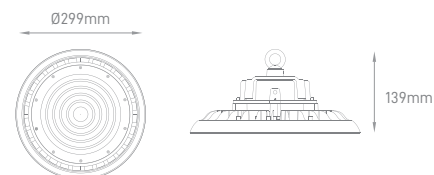

MASTER DIMMABLE 150 LUMEN/W

POWER	COLOR TEMPERATURE	TOTAL LUMINOUS FLUX (±5%)	BEAM ANGLE	IP	VOLTAGE	SIZE	MOUNTING TYPE	BODY MATERIAL	COLOR	SKU
100W	5000K	15000lm	90°	IP65	100-277VAC	Ø299x139mm	Ceiling Mounting	Die-Casting	RAL9004 Black	ILAR-01233
150W		22500lm				Aluminum		ILAR-01191		
200W	30000lm	Polycarbonate				ILAR-01192				
240W		36000lm				Ø347x142mm		Optical Lens		ILAR-01246