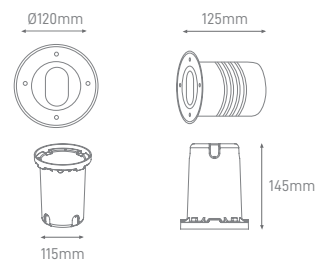

OAK

POWER	TYPE OF BULB	IP	VOLTAGE	SIZE	CUT-OUT	MOUNTING TYPE	BODY MATERIAL	COLOR	SKU
MAX 35W	1x GU10	IP67	AC100-240V	Ø120x125mm	Ø115mm	Surface	Die-casting aluminium, Clear tempered glass, 316 stainless steel	Grey	ILAR-00827

*Lamps not included.