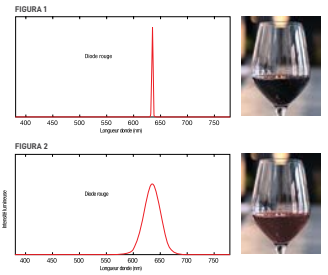

EXAMPLE

POWER	WAVE	TOTAL LUMINOUS FLUX (±5%)	THERMAL CONDUCTIVITY	BEAM ANGLE	IP	VOLTAGE	SIZE	MOUNTING TYPE	BODY MATERIAL	COLOR	SKU
20W		1200lm					1200xØ81mm				ILAR-01492
40W	590nm	2400lm	226 W/m-K	120°	IP69K	220-240V	1200xØ81mm	Surface / Surface	PMMA	White	ILAR-01129
60W		3600lm					1500xØ81mm				ILAR-01135