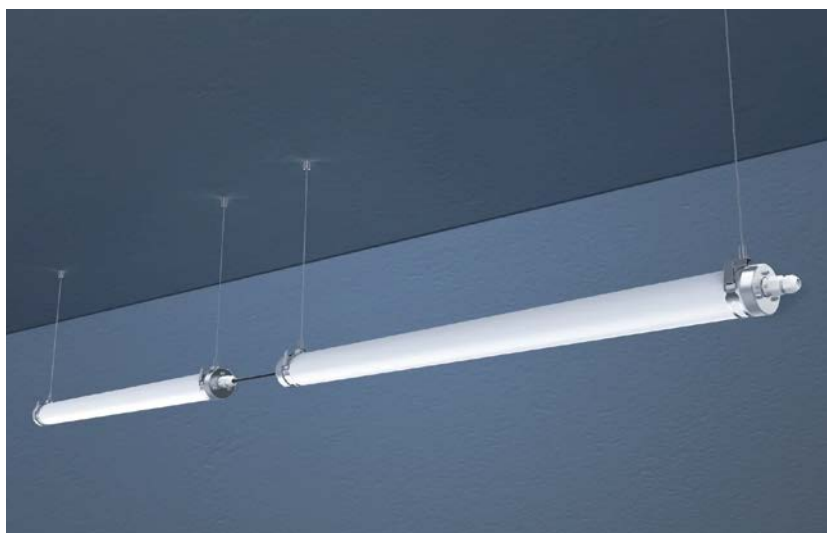

DURA PRO

POWER	COLOR TEMPERATURE	TOTAL LUMINOUS FLUX (±5%)	BEAM ANGLE	IP	VOLTAGE	SIZE	MOUNTING TYPE	BODY MATERIAL	COLOR	SKU
20W	4000K	3200lm	120°	IP69K	220-240V	592xØ70mm	Suspended	PC+Aluminium inside	White	ILAR-02564
36W		5760lm				1192xØ70mm				ILAR-02149
48W		7680lm				1492xØ70mm				ILAR-02565