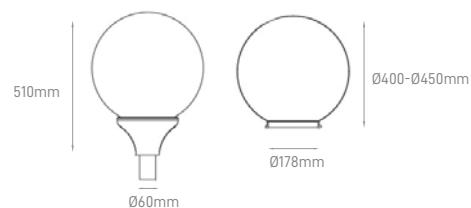

BALLON

POWER	COLOR TEMPERATURE	TOTAL LUMINOUS FLUX (±5%)	IP	VOLTAGE	SIZE	MOUNTING TYPE	BODY MATERIAL	COLOR	SKU
30W-50W CONFIGURABLE	3000K/4000K	3900lm-6500lm	IP65	100-240V	Ø400xmm Ø450xmm	Post top	Die Casting Aluminum+PC	Black	On-request