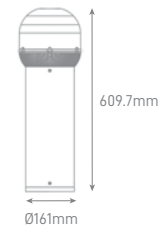

OUTDOOR SOLAR ILUMINAÇÃO SOLAR | SOLAR LIGHT

SFERE SOLAR

POWER	COLOR TEMPERATURE	TOTAL LUMINOUS FLUX (±5%)	BEAM ANGLE	IP	SOLAR PANEL	BATTERY	DISCHARGING TIMER	BODY MATERIAL	SIZE	COLOR	SKU
2W	3000K	300lm	360°	IP65	Monocrystalline Silicon 4.86 2.8W	Li-ion Battery 3.7V, 2000mAh, 7.4WH	24H	Aluminum	214.8x161x609.7mm	Grey	ILAR-02297