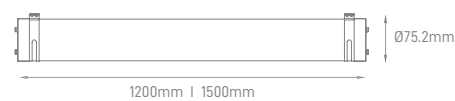

DURA IP66 BATTEN

POWER	COLOR TEMPERATURE	TOTAL LUMINOUS FLUX (±5%)	BEAM ANGLE	IP	VOLTAGE	SIZE	MOUNTING TYPE	BODY MATERIAL	COLOR	SKU
33W	4000K	4150lm	140°	IP66	200-240V	1200xØ75.2mm	Surface Mounted	PC+Aluminium inside	White	ILAR-00991
45W		5625lm				1500xØ75.2mm				ILAR-00992