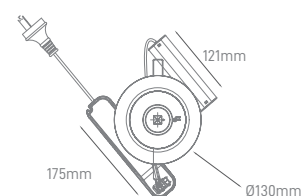

DOTLUX 2W

POWER	COLOR TEMPERATURE	TOTAL LUMINOUS FLUX (±5%)	BATTERIES	EMERGENCY TIME	VOLTAGE	SIZE	MOUNTING TYPE	COLOR	SKU
2W	6000K	200lm	4.8V 2100mAh Ni-Cd	3 Hours	220-240V	Ø130mm	Recessed	White	ILEM-00051