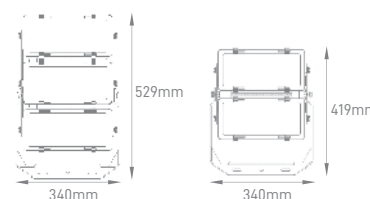

TECH 400W / 600W

POWER	COLOR TEMPERATURE	TOTAL LUMINOUS FLUX (±5%)	BEAM ANGLE	IP	VOLTAGE	SIZE	MOUNTING TYPE	BODY MATERIAL	COLOR	SKU
400W	5000K	52000lm	Assymetrical	IP66	100-240V	419x340x222mm	Bracket Mounting	Die Cast Aluminium	Grey	ILAR-00986
600W		78000lm				529x340x226mm				ILAR-00987