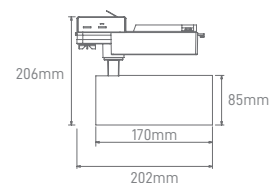

PRADO SLIM PRO CCT

POWER	COLOR TEMPERATURE	TOTAL LUMINOUS FLUX (±5%)	BEAM ANGLE	IP	VOLTAGE	SIZE	MOUNTING TYPE	BODY MATERIAL	COLOR	SKU
20W	3CCT	1600-1800lm	38°	IP20	220-240V	Ø85x202x170x206mm	Track Light	Aluminium	Black RAL9005	ILAR-01008
30W	3000K/4000K/5700K	2300-2600lm				Ø85x232x200x206mm			White RAL9016	ILAR-01026
										ILAR-00887