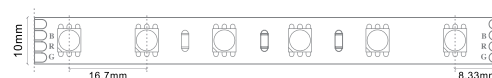

RGB 14.4W 24V

POWER	COLOR TEMPERATURE	TOTAL LUMINOUS FLUX (±5%)	IP	LED	VOLTAGE	LED/MT	WIDTH	LENGHT	SKU
14.4W/M	RGB	500lm/m	IP20 IP65	SMD 5050	24V	60 LED	10mm	5m	ILAR-00638 ILAR-00831