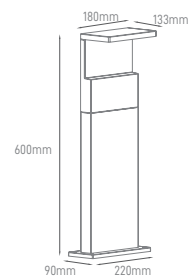

ALFA

POWER	COLOR TEMPERATURE	TOTAL LUMINOUS FLUX (±5%)	IP	VOLTAGE	SIZE	MOUNTING TYPE	BODY MATERIAL	COLOR	SKU
13W	3000K	850lm	IP65	100-240V	180x220x133x600x90mm	Surface	Aluminium	Grey RAL 7016	ILAR-01685