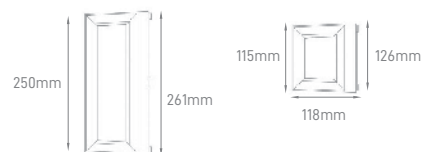

ABRITER WA5-12S-ZR

POWER	COLOR TEMPERATURE	TOTAL LUMINOUS FLUX (±5%)	IP	VOLTAGE	SIZE	MOUNTING TYPE	BODY MATERIAL	COLOR	SKU
12W	RGB+CCT	1000 lm	IP66	100-240V	126x261x118mm	Surface	Aluminium Alloy	Black	ILAR-02282