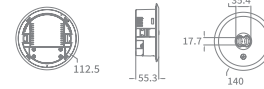

Recessed Mounting

POWER	COLOR TEMPERATURE	TOTAL LUMINOUS FLUX (±5%)	BATTERIES	EMERGENCY TIME	VOLTAGE	SIZE	CUT-OUT	MOUNTING TYPE	COLOR	SKU
6W	5000K	450lm	LiFePO4 6.4V600mAh	3 Hours	220-240V	Ø140mmx55.3mm	Ø115mm-Ø130mm	Recessed	White (Black optional)	ILEM-00052

DESCRIPTION
Dotlux Pro IP65 Kit

SKU
ILEM-00058

DESCRIPTION
Dotlux Pro Surface Kit

SKU
ILEM-00053