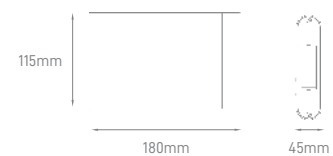

AXEL

POWER 2x 6W	COLOR TEMPERATURE 3000K	TOTAL LUMINOUS FLUX (±5%) 415lm	BEAM ANGLE 2x 0-100°	IP IP65	VOLTAGE 220-240V	SIZE 180x45x115mm	MOUNTING TYPE Surface	BODY MATERIAL Die-casting aluminium, Clear tempered glass	COLOR Grey	SKU ILAR-00815