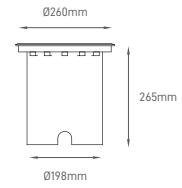

OTTO ROT

POWER	COLOR TEMPERATURE	TOTAL LUMINOUS FLUX (±5%)	BEAM ANGLE	IP	VOLTAGE	SIZE	CUT-OUT	MOUNTING TYPE	BODY MATERIAL	COLOR	SKU
35W	2CCT 3000K-4000K	3850lm	50°-15°	IP68	100-240V	Ø260x265mm	Ø198mm	Inground	Die-casting aluminium, Stainless Steel	Black & Stainless Steel	ILAR-02341