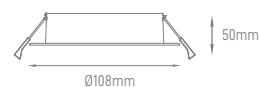

ETAN

POWER	COLOR TEMPERATURE	TOTAL LUMINOUS	BEAM	IP	VOLTAGE	SIZE	CUT-OUT	MOUNTING	BODY MATERIAL	COLOR	SKU
		FLUX (±5%)	ANGLE					TYPE			ILAR-01945
20W	2700K	1600lm	38°	IP40	220-240V	Ø108x50mm	Ø95mm	Recessed	Aluminum+PC	White RAL9016	ILAR-01945
	4000K										ILAR-01578