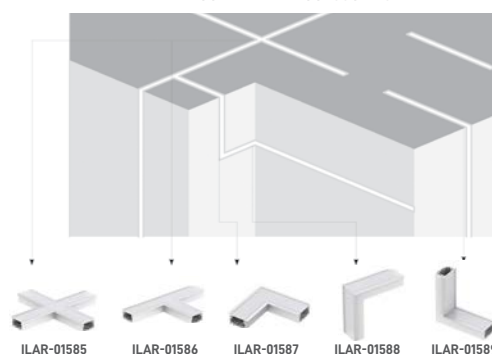

RECOMMENDED ACCESSORIES

POWER	COLOR TEMPERATURE	TOTAL LUMINOUS FLUX (±5%)	BEAM ANGLE	IP	VOLTAGE	SIZE	CUT-OUT	MOUNTING TYPE	BODY MATERIAL	COLOR	SKU
15W	3000K-4000K-5700K	1400-1600lm	110°	IP40	200-240V	615x62x29mm	607x54mm	Recessed	Aluminium	White RAL9016	ILAR-01583
30W		3100-3400lm				1208x62x29mm	1201x54mm				ILAR-01584