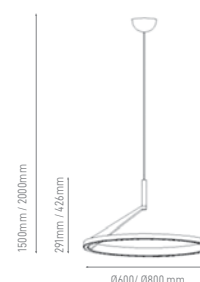

VISTA

POWER	COLOR TEMPERATURE	TOTAL LUMINOUS FLUX (±5%)	BEAM ANGLE	IP	VOLTAGE	SIZE	MOUNTING TYPE	BODY MATERIAL	COLOR	SKU
30W	3000K	1410lm	90°	IP20	220-240V	Ø600mm	Suspended	Aluminium	Matt Black	ILAR-02226
50W		2350lm				Ø800mm				ILAR-02225