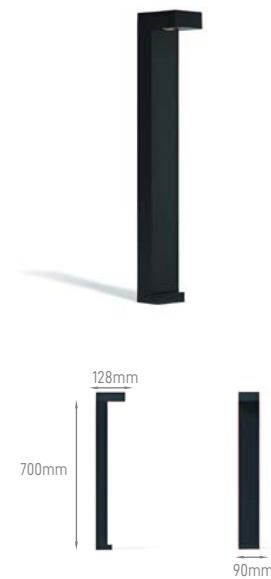

BERY

POWER	COLOR TEMPERATURE	TOTAL LUMINOUS FLUX (±5%)	BEAM ANGLE	IP	VOLTAGE	SIZE	MOUNTING TYPE	BODY MATERIAL	COLOR	SKU
6W	3000K	430lm	100°	IP65	220-240V	128x700x90mm	Surface	Aluminium	Grey	ILAR-02241