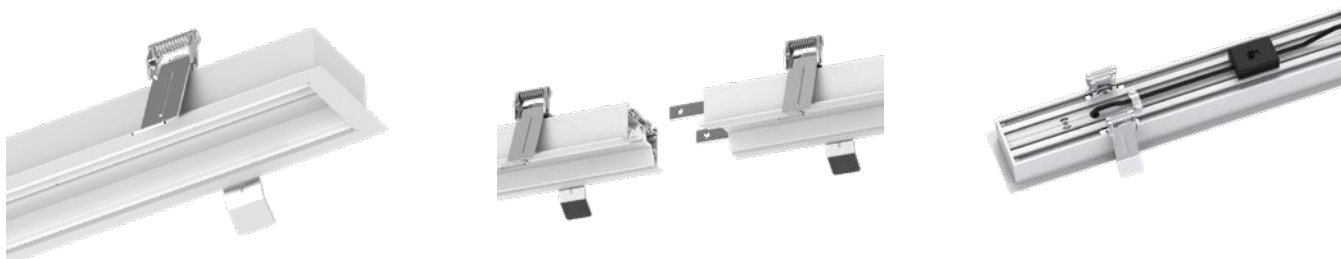

SCHOOL WALL WASH

POWER	COLOR TEMPERATURE	TOTAL LUMINOUS FLUX (±5%)	BEAM ANGLE	IP	VOLTAGE	SIZE	CUT-OUT	MOUNTING TYPE	BODY MATERIAL	COLOR	SKU
15W	3000K-4000K-5700K	1250-1450lm	60°/36°x20°	IP40	200-240V	615x62x29mm	607x54mm	Recessed	Aluminium	White RAL9016	ILAR-01593
30W		2900-3300lm									ILAR-01594