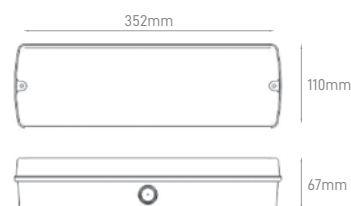

POWERLUX PERMANENT / NO PERMANENT WITH REMOTE

POWER	COLOR		TOTAL LUMINOUS FLUX (±5%)	BATTERIES	EMERGENCY			SIZE	MOUNTING TYPE	BODY MATERIAL	COLOR	SKU
	TEMPERATURE				TIME	IP	VOLTAGE					
8W	6000K		500lm	3.6V 1500mAh Ni-MH	3 Hours	IP65	220-240V	352x110x67mm	Recessed / Surface	Polycarbonate Diffuser & ABS Housing	White	ILEM-00050