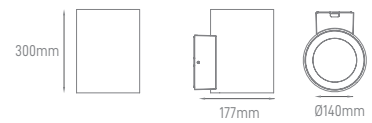

CLIF ONE

POWER	COLOR TEMPERATURE	TOTAL LUMINOUS FLUX (±5%)	BEAM ANGLE	IP	VOLTAGE	SIZE	MOUNTING TYPE	BODY MATERIAL	COLOR	SKU
20W	3000K	1100lm	16°	IP65	AC220-240V	Ø140x177x185mm	Surface	Die-casting aluminium, Extruded aluminum profiles, Clear tempered glass	Grey	ILAR-00818