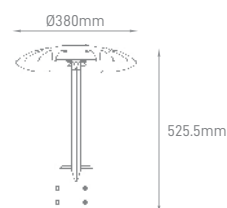

URBAN DESIGN ECO STREET LIGHT

POWER	COLOR TEMPERATURE	TOTAL LUMINOUS FLUX (±5%)	BEAM ANGLE	IP	VOLTAGE	SIZE	MOUNTING TYPE	BODY MATERIAL	COLOR	SKU
35W	3CCT 3000K-4000K-5000K	3955-4830lm	120°	IP65	100-277V	Ø380x525.5mm	Post Top	Die Casting Aluminum	RAL9004 Black	ILAR-01074