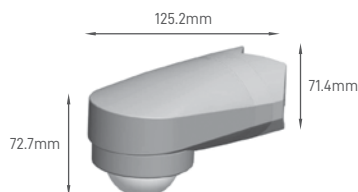

ST18B

IP	BEAM ANGLE	POWER	DETECION DISTANCE	DELAY TIME	AMBIENT LIGHTING	INSTALLATION HEIGHT	INSTALLATION	SIZE	SKU
IP65	240°	1200W	8m max	10S - 15min	Yes	1-1.8m	Wall	125.2x72x17.4mm	ILAR-01061