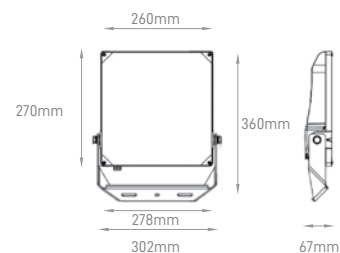

MASTER PRO

POWER	COLOR TEMPERATURE	TOTAL LUMINOUS		BEAM ANGLE	IP	VOLTAGE	SIZE	MOUNTING TYPE	BODY MATERIAL	COLOR	SKU
		FLUX (±5%)									
50W	5000K	7500lm		Assymetrical	IP66	220-240V	268x228x52mm	Bracket Mounting	Die Cast Aluminium	Black	ILAR-01218
100W		15000lm					315x270x60mm				ILAR-01219
150W		22500lm					360x302x68mm				ILAR-00983
200W		30000lm					399x343x71mm				ILAR-00984
300W		45000lm					470x406x80mm				ILAR-00985
50W-500W CONFIGURABLE	3000K/4000K/5000K	7500lm-77500lm		Multiple			Multiple		Multiple	On-request