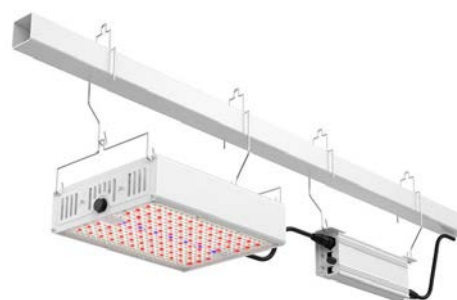

HORTI PRO

POWER	SYSTEM EFFICACY	PPF OUTPUT	IP	POWER INPUT	SPECTRUM	DIMMING OPTIONS	SIZE	CERTIFICATE	SKU
400W	2.6 umol/J	1040 umol/s	IP65	100-277Vac	WR	1-10V / DALI	340x260x79mm	CE, ROHS	ILAR-01476
800W	2.7 umol/J	2160 umol/s					664x260x79mm		ILAR-01477