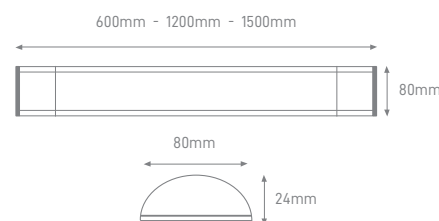

MEGASLIM SMD

POWER	COLOR TEMPERATURE	TOTAL LUMINOUS	BEAM	IP	VOLTAGE	SIZE	MOUNTING TYPE	BODY MATERIAL	COLOR	SKU
		FLUX (±5%)	ANGLE							
20W	6000K	1600lm	120°	IP20	200-240V	600x80x24mm	Surface Mounted	Aluminium/PVC	White RAL9016	ILAR-00237
40W	4500K	3200lm								ILAR-00239
	6000K									ILAR-00240