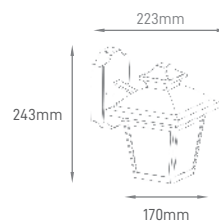

NORA

POWER	TYPE OF BULB	IP	VOLTAGE	SIZE	BODY MATERIAL	COLOR	SKU
MAX 60W	1x E27	IP44	220-240V	223x170x243mm	ABS PC Plastic	White Black	ILAR-00978 ILAR-00979

*Lamps not included.