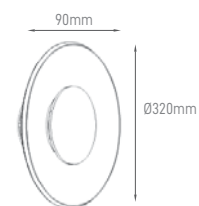

ROLL

POWER	COLOR TEMPERATURE	TOTAL LUMINOUS FLUX (±5%)	BEAM ANGLE	IP	VOLTAGE	SIZE	MOUNTING TYPE	BODY MATERIAL	COLOR	SKU
18W	2700K	264lm	360°	IP20	220-240V	Ø320x90mm	Surface Mounted	Aluminium + Glass	Copper	ILAR-02227