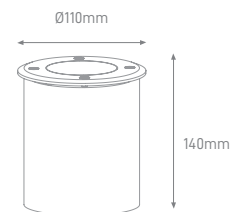

OTTO

POWER	TYPE OF BULB	IP	VOLTAGE	SIZE	CUT-OUT	MOUNTING TYPE	BODY MATERIAL	COLOR	SKU
MAX 35W	1x GU10	IP66	AC100-240V	Ø110x140mm	Ø103mm	Inground	Die-casting aluminium, Clear tempered glass, 316 stainless steel	Grey	ILAR-01166

*Lamps not included.