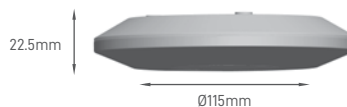

ST700BR PRESENCE LIGHT

IP	BEAM ANGLE	DETECION DISTANCE	DELAY TIME	INSTALLATION HEIGHT	DIMMING	INSTALLATION	TYPE	SIZE	SKU
IP20	360°	6m	10s - 12min	2-4m	No	Ceiling	Microwaves	Ø115x22.5mm	ILAR-02162