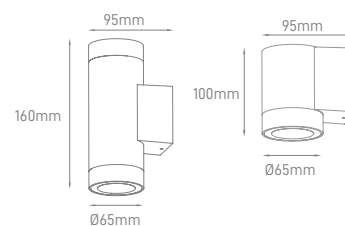

## HARPE DOUBLE | ONE

POWER	COLOR TEMPERATURE	TOTAL LUMINOUS FLUX (±5%)	BEAM ANGLE	IP	VOLTAGE	SIZE	MOUNTING TYPE	BODY MATERIAL	COLOR	SKU
2x 6W	3000K	900lm	2x 16°	IP65	AC220-240V	Ø65x160x95mm	Surface	Aluminium body in powder coated	Grey	ILAR-00962
6W		450lm	16°			Ø65x100x95mm				ILAR-00961