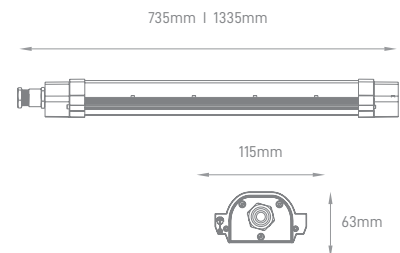

ATEX LINEAR

POWER	COLOR TEMPERATURE	TOTAL LUMINOUS FLUX (±5%)	BEAM ANGLE	IP	VOLTAGE	SIZE	MOUNTING TYPE	BODY MATERIAL	COLOR	SKU
20W	5000K	2800lm	120°	IP65	100-277V	735x115x63mm	Ceiling Mounting	Pure Aluminum A6063	Yellow	ILAR-01207
40W		5600lm								ILAR-01208
60W		8400lm				ILAR-01133				
80W		11200lm				ILAR-01209