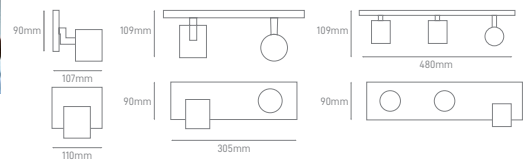

NATAN GU10 BLACK

MODEL	POWER	TYPE OF BULB	IP	VOLTAGE	SIZE	MOUNTING TYPE	BODY MATERIAL	COLOR	SKU
SINGLE	Max. 7W	1X GU10			110x90x10.5mm				ILAR-00893
DOUBLE	Max. 2x 7W	2X GU10	IP20	220-240V	305x90x10.5mm	Surface	Aluminium	Black	ILAR-01139
TRIPLE	Max. 3x 7W	3X GU10			480x90x10.5mm				ILAR-01140

* Lamps not included