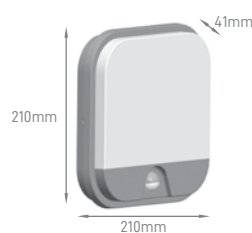

ST73C

IP	BEAM ANGLE	POWER	COLOR TEMPERATURE	TOTAL LUMINOUS FLUX (±5%)	DETECION DISTANCE	DELAY TIME	AMBIENT LIGHTING	INSTALLATION HEIGHT	INSTALLATION	TYPE	SIZE	SKU
IP65	140°	20W	4000K	1900lm	9m	10s - 5min	Yes	1.8m-2.5m	Wall	Infrared	210x210x41mm	ILAR-02126