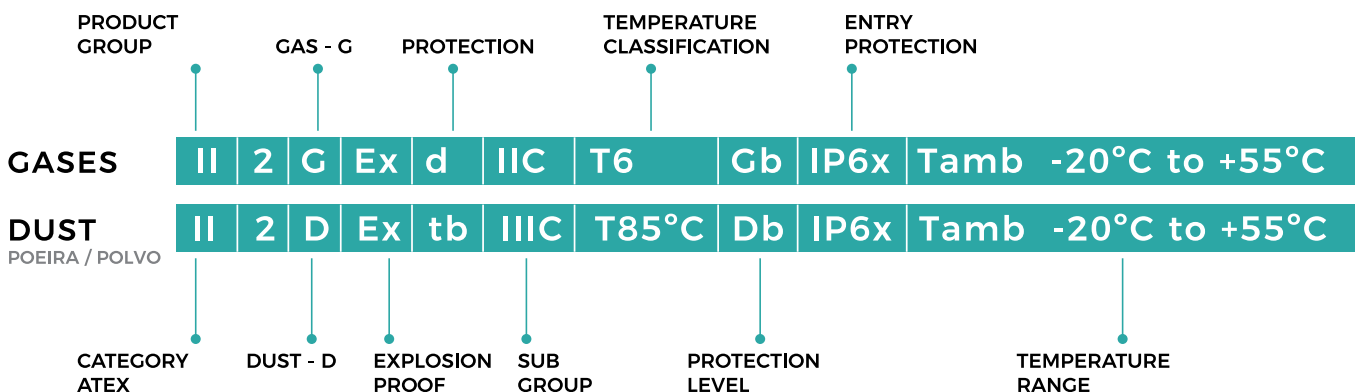

ATEX IECEX

ATEX & IECEX EXPLOSION PROOF

Aronlight luminaires comply with ATEX/IECEX regulations. The certification is marked with a specific set of letters/numbers that inform which environment it is safe to install each luminaire in compliance with ATEX/IECEX regulations.

As luminárias Aronlight cumprem com os regulamentos ATEX/IECEX. A certificação está marcada com um conjunto específico de letras/números que informam qual o ambiente em que é seguro instalar cada luminária cumprindo com as regulamentações ATEX/IECEX.

Las luminarias Aronlight cumplen con la normativa ATEX/IECEX. La certificación está marcada con un conjunto específico de letras/números que informan en qué entorno es seguro instalar cada luminaria de conformidad con las normas ATEX/IECEX.

GUIDE FOR ATEX & IECEX (Zones/Groups)