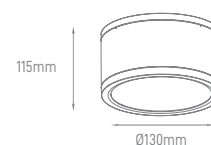

DESMI

POWER	COLOR TEMPERATURE	TOTAL LUMINOUS FLUX (±5%)	BEAM ANGLE	IP	VOLTAGE	SIZE	MOUNTING TYPE	BODY MATERIAL	COLOR	SKU
18W	3000K	1900lm	60°	IP65	AC200-240V	Ø130x115	Surface Mounted	Aluminum Die-Casting	White RAL 9016	ILAR-02095