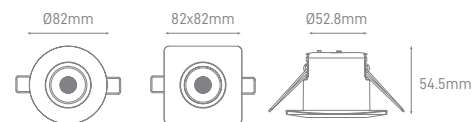

JACK 6W 3CCT

POWER	COLOR TEMPERATURE	TOTAL LUMINOUS FLUX (±5%)	BEAM ANGLE	IP	VOLTAGE	SIZE	CUT-OUT	DIM	BODY MATERIAL	COLOR	SKU
6W	3CCT 3000K-4000K-6000K	680lm	60°	IP65	220-240V	Ø79.96x52.8mm	Ø57.82mm	Triac	Aluminium	Black	ILAR-02419