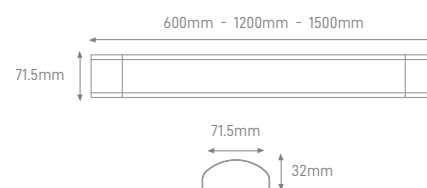

KAYA 120LM/W

POWER	COLOR TEMPERATURE	TOTAL LUMINOUS	BEAM	IP	VOLTAGE	SIZE	MOUNTING TYPE	BODY MATERIAL	COLOR	SKU
		FLUX (±5%)	ANGLE							
15W	4000K	1800lm	120°	IP20	100-240V	600x71.5x32mm	Surface Mounted	PC+Aluminium Inside	White RAL9016	ILAR-00773
30W		3600lm				1200x71.5x32mm				ILAR-00774
40W		4800lm				1500x71.5x32mm				ILAR-00775