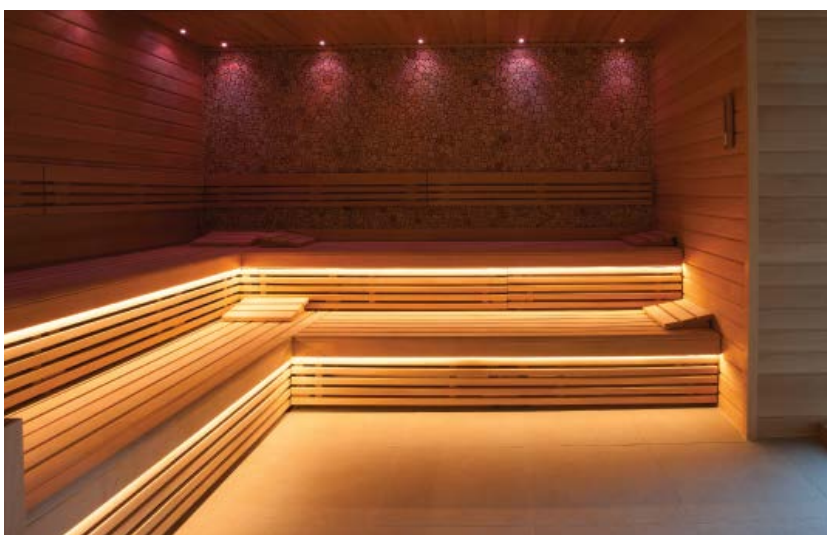

### SAUNA IP67 24V

POWER	COLOR TEMPERATURE	TOTAL LUMINOUS	IP	LED	VOLTAGE	LED/MT	WIDTH	LENGTH	CUTTING SEGMENT	SKU
		FLUX (±5%)								
10W	2700K	840lm/m	IP67	COB	24V	480 LED/m	10mm	5m	50mm	ILAR-02326
	4000K	980lm/m								ILAR-02327
	6500K	970lm/m								ILAR-02328