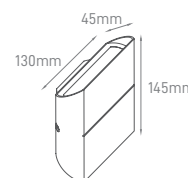

TAKO

POWER	COLOR TEMPERATURE	TOTAL LUMINOUS FLUX (±5%)	BEAM ANGLE	IP	VOLTAGE	SIZE	MOUNTING TYPE	BODY MATERIAL	COLOR	SKU
2x 5W	3000K	600lm	104°	IP54	220-240V	145x130x45mm	Surface	Die-casting aluminium	Black White	ILAR-00963 ILAR-00964