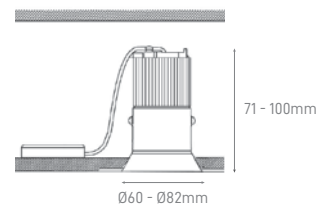

BERG TRIMLESS

POWER	COLOR TEMPERATURE	TOTAL LUMINOUS FLUX (±5%)	BEAM ANGLE	IP	VOLTAGE	SIZE	CUT-OUT	MOUNTING TYPE	BODY MATERIAL	COLOR	SKU
5W	2700K	425lm	24°	IP20	200-240V	Ø60x71mm	Ø62mm	Recessed	Aluminium	White RAL9016	ILAR-00172
9W		765lm				Ø82x100mm	Ø85mm				ILAR-00173