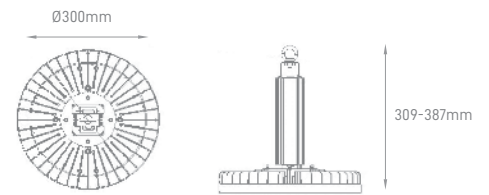

HIGH TEMPERATURE (65°C)

POWER	COLOR TEMPERATURE	TOTAL LUMINOUS FLUX (±5%)	BEAM ANGLE	IP	VOLTAGE	SIZE	BODY MATERIAL	COLOR	SKU
150W	5000K	22500lm	90°	IP65	100-240 VAC	Ø360x309mm	Aluminum Alloy	Black	ILAR-02320
200W		30000lm				Ø360x387mm			ILAR-02321