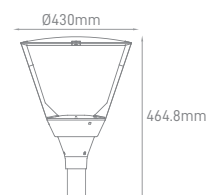

URBAN PRO STREET LUMINAIRE

POWER	COLOR TEMPERATURE	TOTAL LUMINOUS		IP	VOLTAGE	SIZE	MOUNTING TYPE	BODY MATERIAL	COLOR	SKU
		FLUX (±5%)								
40W	4000K	5600lm		IP66	100-277V	Ø430x464.8mm	Post Top	Die Casting Aluminum	RAL9004 Black	ILAR-01245
60W	5000K	8400lm								ILAR-01193
30W-40W-50W	3CCT 3000K-4000K-5000K	4800-8000lm								ILAR-01134
										ILAR-02271