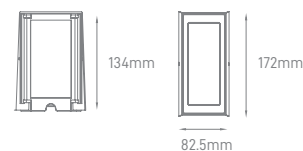

BAO

POWER	COLOR TEMPERATURE	TOTAL LUMINOUS FLUX (±5%)	BEAM ANGLE	IP	VOLTAGE	SIZE	MOUNTING TYPE	BODY MATERIAL	COLOR	SKU
12W	3000K	440lm	2x 0-90°	IP65	220-240V	134x82.5x172mm	Surface	Die-casting aluminium, Opat polycarbon-ate diffuser, Clear tempered glass	Grey	ILAR-00816