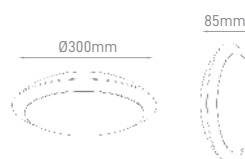

DALIA 2x E27

POWER	TYPE OF BULB	IP	VOLTAGE	SIZE	MOUNTING TYPE	BODY MATERIAL	COLOR	SKU
MAX 35W	2x E27	IP65	AC100-240V	Ø300x85mm	Surface	ABS + PC	White	ILAR-00348

*Lamps not included.