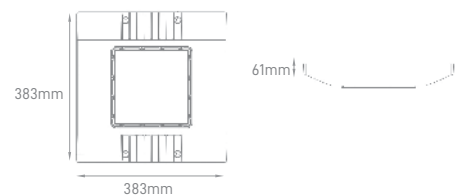

GAS STATION

POWER	COLOR TEMPERATURE	TOTAL LUMINOUS FLUX (±5%)	BEAM ANGLE	IP	VOLTAGE	SIZE	BODY MATERIAL	COLOR	SKU
100W	5000K	16000lm	85°	IP66	AC100V-240V	383x383x61mm	Aluminum Shell	White	ILAR-01126
150W		24000lm							On-request