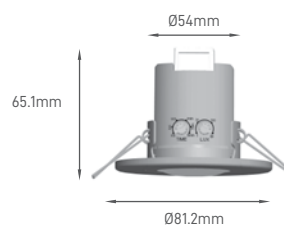

ST40C

IP	BEAM ANGLE	POWER	DETECION DISTANCE	DELAY TIME	INSTALLATION HEIGHT	DIMMING	INSTALLATION	TYPE	SIZE	CUT-OUT	COLOR	SKU
IP20	360°	800W	8m max	10s - 15min	2.2-4m	No	False Ceiling	Infrared	Ø81.2x65.1mm	Ø54mm	White Black	ILAR-01179 ILAR-01956