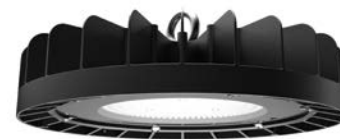

DOB ECO DOB DRIVER

POWER	COLOR TEMPERATURE	TOTAL LUMINOUS FLUX (±5%)	BEAM ANGLE	IP	VOLTAGE	SIZE	MOUNTING TYPE	BODY MATERIAL	COLOR	SKU
150W	5000K	18000lm	120°	IP65	200-240VAC	Ø292x107mm	Suspended	Aluminum Alloy Tempered glass	Black	ILAR-01046
200W		24000lm								ILAR-01644