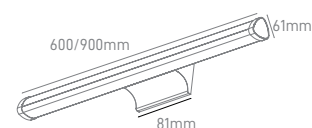

HAIA

POWER	COLOR TEMPERATURE	TOTAL LUMINOUS FLUX (±5%)	BEAM ANGLE	IP	VOLTAGE	SIZE	MOUNTING TYPE	BODY MATERIAL	COLOR	SKU
10W	3CCT 3000K-4000K-5700K	1340lm	110°	IP54	100-240V	600x61x81mm	Wall Surface	PC+Aluminum	White	ILAR-02036
									Silver	ILAR-02037
									Gold	ILAR-02038
15W		1950lm				900x61x81mm			White	ILAR-02039
									Silver	ILAR-02040