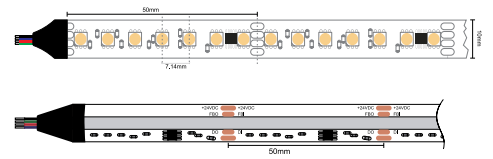

SPI 24V

POWER	COLOR TEMPERATURE	TOTAL LUMINOUS	IP	LED	VOLTAGE	LED/MT	WIDTH	LENGHT	CUTTING SEGMENT	SKU
		FLUX (±5%)								
11W	RGBW	460lm/m		SMD 5050		60 LED/m				ILAR-01703
22W	RGB	880lm/m	IP20	SMD 3535	24V	140 LED/m	10mm	5m	50mm	ILAR-02334
22W	RGB	600lm/m		COB		720 LED/m	12mm			ILAR-02335