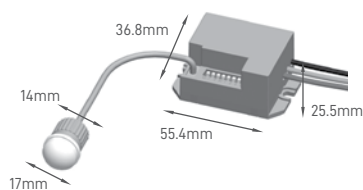

ST24

IP	BEAM ANGLE	POWER	DETECION DISTANCE	DELAY TIME	INSTALLATION HEIGHT	DIMMING	INSTALLATION	TYPE	SIZE	CUT-OUT	SKU
IP20	120°/360°	800W	3-6m	5s - 8min	Wall 1.5-3.5m/Ceiling 2-8m	No	Wall/ Ceiling	Infrared	55.4x25.5x36.8mm	Ø14mm	ILAR-00519