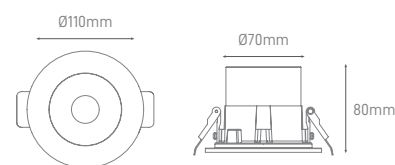

## GLAZ

POWER	COLOR TEMPERATURE	TOTAL LUMINOUS FLUX (±5%)	BEAM ANGLE	IP	VOLTAGE	SIZE	CUT-OUT	MOUNTING TYPE	BODY MATERIAL	COLOR	SKU
4.6W	3000K	446lm	25°	IP67	220-240V	Ø110x80mm	Ø70mm	Recessed	Die-casting aluminium	Black White	ILAR-02239 ILAR-02240