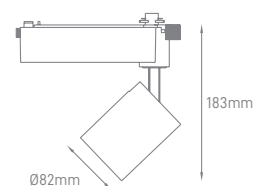

PRADO ECO | CCT

POWER	COLOR TEMPERATURE	TOTAL LUMINOUS FLUX (±5%)	BEAM ANGLE	IP	VOLTAGE	SIZE	MOUNTING TYPE	BODY MATERIAL	COLOR	SKU
20W	4000K	1600lm				Ø68x155mm	Track Light	Aluminium	White RAL9016	ILAR-01849
30W		2400lm	24°	IP20	220-240V	Ø82x155mm			Black	ILAR-01234
30W	3CCT 3000K-4000K-6000K									ILAR-01946