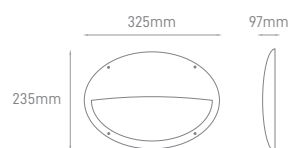

HALF MARS

POWER	COLOR TEMPERATURE	TOTAL LUMINOUS			VOLTAGE	SIZE	MOUNTING TYPE	BODY		
		FLUX (±5%)	IK	IP				MATERIAL	COLOR	SKU
15W	3CTT 3000K-4000K-5700K	900lm	IK10	IP66	220-240V	325x235x97mm	Surface	ABS&PC	Black	ILAR-01919