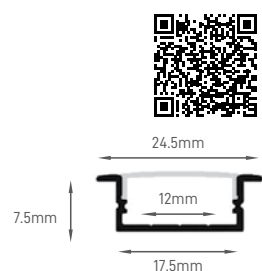

DIMENSIONS	LENGHT	BODY MATERIAL	SKU
(L) 24.5 x (A) 7.5 x (F) 17.5 x (I) 12mm	2m	Aluminium	ILAR-00465