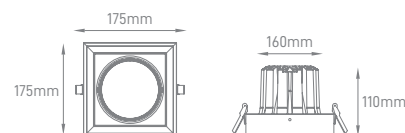

QUANT ONE

POWER	COLOR TEMPERATURE	TOTAL LUMINOUS	BEAM	IP	VOLTAGE	SIZE	CUT-OUT	MOUNTING	BODY MATERIAL	COLOR	SKU
		FLUX (±5%)	ANGLE					TYPE			
30W	2700K	3000lm	36°	IP20	200-240V	175x175x110mm	160x160mm	Recessed	Aluminium	Black	ILAR-00665
										White	ILAR-00674