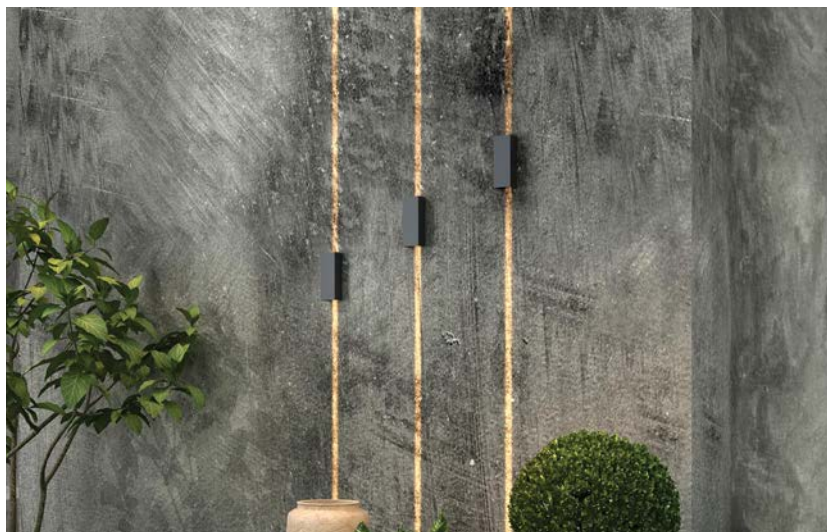

AXIS SINGLE / DOUBLE

POWER	COLOR TEMPERATURE	TOTAL LUMINOUS FLUX (±5%)	IP	VOLTAGE	SIZE	MOUNTING TYPE	BODY MATERIAL	COLOR	SKU
5W	3000K	45lm	IP65	220-240V	60x115x40mm	Surface	Aluminium	Matt Black	ILAR-02237
10W		88lm			60x150x40mm				ILAR-02238