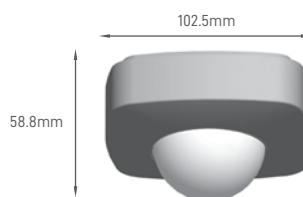

ST46B

IP	BEAM ANGLE	POWER	DETECION DISTANCE	DELAY TIME	INSTALLATION HEIGHT	DIMMING	INSTALLATION	TYPE	SIZE	SKU
IP65	360°	2000W	20m max	10s - 30min	2.2-6m	No	Ceiling	Infrared	102.5x58.8mm	ILAR-01866