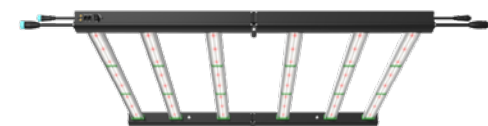

HORTI FRAME MASTER PRO

POWER	SYSTEM EFFICACY	PPF OUTPUT	IP	POWER INPUT	SPECTRUM	DIMMING OPTIONS	SIZE	CERTIFICATE	SKU
320W	2.0-2.6umol/J (±5%)	1200 - 1620 umol/s (±5%)	IP65	100-277Vac	UV+White+Red+IR/White+Red	1-10V / DALI	1082x532x58mm	CE, ETL, ROHS	ILAR-01485
400W									ILAR-01486
600W									ILAR-01487
800W									ILAR-01488