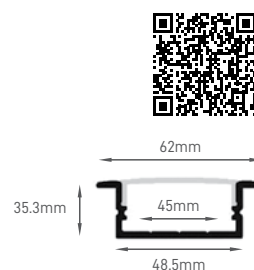

DIMENSIONS	LENGHT	BODY MATERIAL	SKU
(L) 62 x (A) 35.3 x (F) 48.5 x (I) 45mm	2m	Aluminium	ILAR-01037