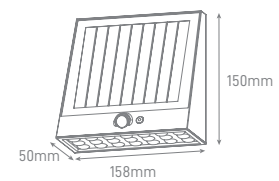

KOY SOLAR

POWER	COLOR TEMPERATURE	TOTAL LUMINOUS FLUX (±5%)	BEAM ANGLE	IP	SOLAR PANEL	BATTERY	DISCHARGING TIMER	BODY MATERIAL	SIZE	COLOR	SKU
6W	4000K	1000lm	120° (5m max.)	IP65	Monocrystalline Silicon 4.86V 2W	Li-ion Battery 3.7V, 2000mAh, 7.4WH	24H	ABS+PC	158x150x50mm	Grey	ILAR-02290