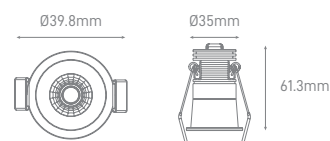

PETI 5W 3CCT

POWER	COLOR TEMPERATURE	TOTAL LUMINOUS FLUX (±5%)	BEAM ANGLE	UGR	IP	VOLTAGE	SIZE	CUT-OUT	DIM	BODY MATERIAL	COLOR	SKU
5W	3CCT 2700K-3000K-4000K	400lm	40°	<15	IP20	220-240V	Ø39.8x61.3mm	Ø35mm	Triac	Aluminium	White Black	ILAR-02385 ILAR-02386