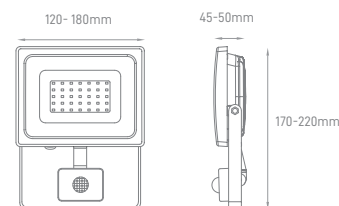

SENSOR IP65

POWER	COLOR TEMPERATURE	TOTAL LUMINOUS FLUX (±5%)	BEAM ANGLE	IP	VOLTAGE	SIZE	MOUNTING TYPE	BODY MATERIAL	COLOR	SKU
20W	6000K	1600lm	120°	IP65	220-240V	120x170x45mm	Surface	Die Cast Aluminium	Black	ILAR-00251
30W		2400lm				180x220x50mm				ILAR-00252