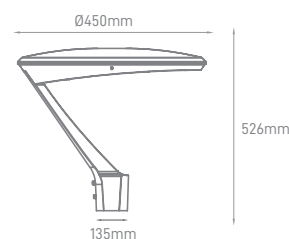

URBAN DESIGN II

POWER	COLOR TEMPERATURE	TOTAL LUMINOUS FLUX (±5%)	IP	VOLTAGE	SIZE	MOUNTING TYPE	BODY MATERIAL	COLOR	SKU
40W	5000K	5200lm	IP66	100-277V	Ø450x340x526xØ89mm	Post Top	Die Cast Aluminium	RAL9004 Black	ILAR-01070
60W		7800lm							ILAR-01071
75W		9750lm							ILAR-01072
100W		13000lm							ILAR-01073
10W-100W CONFIGURABLE	3000K/4000K/5000K	2600lm-13000lm							On-request