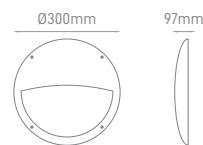

HALF MOON

POWER	COLOR TEMPERATURE	TOTAL LUMINOUS			VOLTAGE	SIZE	MOUNTING TYPE	BODY		
		FLUX (±5%)	IK	IP				MATERIAL	COLOR	SKU
15W	3CTT 3000K-4000K-5700K	900lm	IK10	IP66	220-240V	Ø300x97mm	Surface	ABS&PC	Black	ILAR-01917