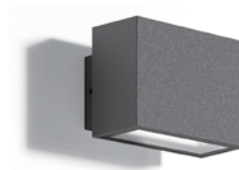

NUT

POWER	COLOR TEMPERATURE	TOTAL LUMINOUS FLUX (±5%)	BEAM ANGLE	IP	VOLTAGE	SIZE	MOUNTING TYPE
2x 3W	3000K	450lm	2x 110°	IP54	220-240V	90x65x65mm	Surface

BODY MATERIAL	COLOR	SKU
Die-casting aluminium, Clear tempered glass	Grey	ILAR-00814