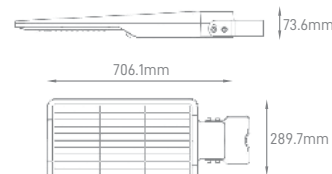

LEAN SOLAR STREET

POWER	COLOR TEMPERATURE	TOTAL LUMINOUS FLUX (±5%)	BEAM ANGLE	IP	SIZE	CHARGING TIME	SENSOR	BODY MATERIAL	COLOR	SKU
15W	4000K	2250lm	140x70°	IP65	706.1x289.7x73.6mm	8-10hrs strong sunshine to fully charge	Crepuscular / Twilight	ABS+PC, aluminum, Anti-UV	Black	ILAR-01801
40W		4800lm	-TPIII							ILAR-01802