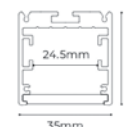

## AURA CIRCULAR

Ø800mm / Ø1200mm / Ø1500mm

TYPE OF LIGHT (ON REQUEST) | VÁRIAS POSSIBILIDADES

DOWN

OUTER

INNER

UP

POWER	COLOR TEMPERATURE	TOTAL LUMINOUS FLUX (±5%)	BEAM ANGLE	IP	VOLTAGE	SIZE	MOUNTING TYPE	BODY MATERIAL	COLOR	SKU
50W	3CCT	2750lm - 2900lm	90°	IP42	200-240V	Ø800x35x35mm	Suspended	Aluminium	Black RAL9005	ILAR-02222
72W	3000K-4000K-5000K	4000lm - 4200lm				Ø1200x35x35mm				ILAR-02223
90W		5000lm - 5200lm				Ø1500x35x35mm				ILAR-02224