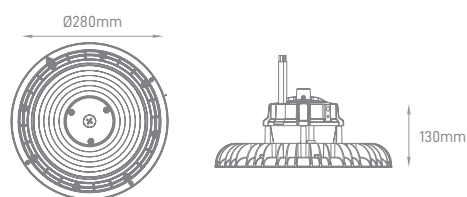

MASTER II CCT 160 LUMEN/W

POWER	COLOR TEMPERATURE	TOTAL LUMINOUS FLUX (±5%)	BEAM ANGLE	IP	VOLTAGE	SIZE	MOUNTING TYPE	BODY MATERIAL	COLOR	SKU
80W-120W-150W	3CCT	12800lm-24000lm	90°	IP65	100-277VAC	Ø280x130mm	Ceiling Mounting	Die-Casting Aluminum Polycarbonate Optical Lens	RAL9004 Black	ILAR-01960
120W-150W-200W	3000K-4000K-5000K	19200lm-32000lm								ILAR-02270