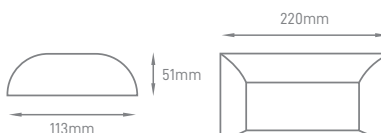

AVENCA SENSOR

POWER	COLOR TEMPERATURE	TOTAL LUMINOUS FLUX (±5%)	BEAM ANGLE	IP	VOLTAGE	SIZE	MOUNTING TYPE	BODY MATERIAL	COLOR	SKU
6W	4000K	480lm	104°	IP65	AC220-240V	220x51x113mm	Surface	ABS + PC	White	ILAR-00346