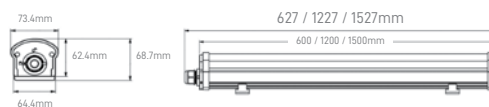

INTEL TRI-PROOF 150-170LM/W

POWER	COLOR TEMPERATURE	TOTAL LUMINOUS FLUX (±5%)	BEAM ANGLE	IP	VOLTAGE	SIZE	MOUNTING TYPE	BODY MATERIAL	COLOR	SKU
15W	5000K	2250lm	120°	IP66	220-240V	600x66.5x70.5mm	Surface Mounted	PC+Aluminium inside	White	ILAR-01146
30W		4500lm				1200x66.5x70.5mm				ILAR-00957
43W		6450lm				1500x66.5x70.5mm				ILAR-00958
50W		8500lm				1500x66.5x70.5mm				ILAR-01590
15W	4000K	2250lm				600x66.5x70.5mm				ILAR-02437
30W		4500lm				1200x66.5x70.5mm				ILAR-02439
43W		6450lm				1500x66.5x70.5mm				ILAR-02441
50W		8500lm				1500x66.5x70.5mm				ILAR-02443

Recommended Accessories

ILAR-02445 - Microwave Sensor for TRI-PROOF

ILAR-02446 - PIR Sensor for TRI-PROOF

ILAR-02447 - Emergency Kit for TRI-PROOF