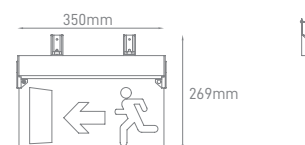

ILUMINAÇÃO DE EMERGÊNCIA EMERGÊNCIA LED | EMERGENCY LED

SIGLUX 2.5W

POWER	TOTAL LUMINOUS FLUX (±5%)	BATTERIES	EMERGENCY TIME	IP	VOLTAGE	SIZE	SKU
2.5W	8.3lm	3.7V 1200mAh Lithium Battery	3 Hours	IP20	220-240V	350x269mm	ILEM-00054