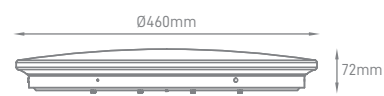

## MIRANDA 3CCT

POWER	COLOR TEMPERATURE	TOTAL LUMINOUS FLUX (±5%)	IP	BEAM ANGLE	VOLTAGE	SIZE	MOUNTING TYPE	BODY MATERIAL	COLOR	SKU
40W	3CCT 3000K/4000K/6500K	4000lm	IP44	120°	220-240V	Ø460x72mm	Surface	SPCC + PC	White	ILAR-02449