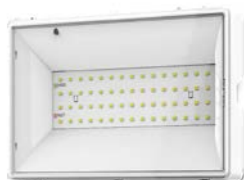

POWERLUX SLIM PERMANENT / NO PERMANENT WITH REMOTE

POWER	TOTAL LUMINOUS FLUX (±5%)		BATTERIES	IP	EMERGENCY		SIZE	MOUNTING TYPE	BODY MATERIAL	COLOR	SKU
					TIME	VOLTAGE					
8W		800lm	3.7V 4000mAh Li (NiCoMn)	IP65	3 Hours	220-240V	269x144x39mm	Surface	Polycarbonate	White	ILEM-00065