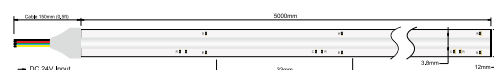

20W COB RGBW 24V

POWER	COLOR TEMPERATURE	TOTAL LUMINOUS FLUX (±5%)	IP	LED	VOLTAGE	LED/MT	WIDTH	LENGHT	CUTTING SEGMENT	SKU
20W	RGBW (4000K)	900lm/m	IP20	COB	24V	840 LED/m	12mm	5m	50mm	ILAR-01410
			IP67							ILAR-01688