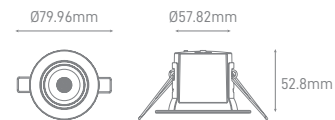

MATT 6W 4CCT 360°

POWER	COLOR TEMPERATURE	TOTAL LUMINOUS FLUX (±5%)	BEAM ANGLE	IP	VOLTAGE	SIZE	CUT-OUT	DIM	BODY MATERIAL	COLOR	SKU
6W	4CCT 2700K-3000K-4000K-6000K	680lm	360°	IP65	220-240V	Ø79.96x52.8mm	Ø57.82mm	Triac	Aluminium	Black	ILAR-02414