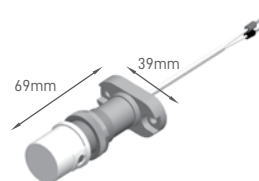

ST330 - 1-10 V

IP	BEAM ANGLE	DIMMING	INSTALLATION	TYPE	SIZE	SKU
IP20	360°	1%-100%	False Ceiling	Twilight	38x69mm	ILAR-00606