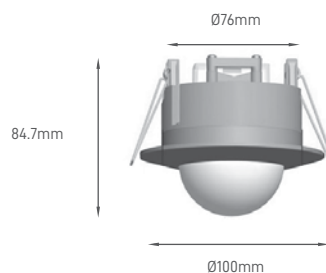

ST42C

IP	BEAM ANGLE	DETECION DISTANCE	DELAY TIME	INSTALLATION HEIGHT	INSTALLATION	TYPE	SIZE	CUT-OUT	SKU
IP20	360°	20m Máx.	10s - 30min	2.2-6m	False Ceiling	Infrared	Ø100x84mm	Ø84.7mm	ILAR-02451