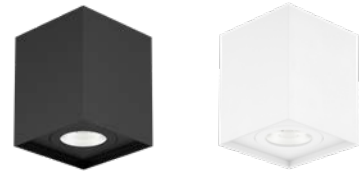

VIGG

POWER	COLOR TEMPERATURE	TOTAL LUMINOUS FLUX (±5%)	BEAM ANGLE	IP	VOLTAGE	SIZE	MOUNTING TYPE	BODY MATERIAL	COLOR	SKU
10W	2700K	1090lm	60°	IP54	200-240V	90x90x108mm	Surface Mounted	Aluminium	White RAL9016	ILAR-00998
	4000K								Black RAL9005	ILAR-00999
									White RAL9016	ILAR-00996
									Black RAL9005	ILAR-00997