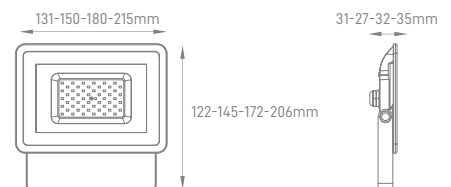

THE SLIM WHITE

POWER	COLOR TEMPERATURE	TOTAL LUMINOUS FLUX (±5%)	BEAM ANGLE	IP	VOLTAGE	SIZE	MOUNTING TYPE	BODY MATERIAL	COLOR	SKU
10W	4500K	900lm	120°	IP65	220-240V	131x122x31mm	Surface	Die Cast Aluminium	White	ILAR-00175
	6000K									ILAR-00174
20W	4500K	1700lm								ILAR-00532
	6000K									ILAR-00176
30W	4500K	2500lm								ILAR-00535
	6000K		ILAR-00177							
50W	4500K	4000lm	ILAR-00538							
	6000K		ILAR-00178