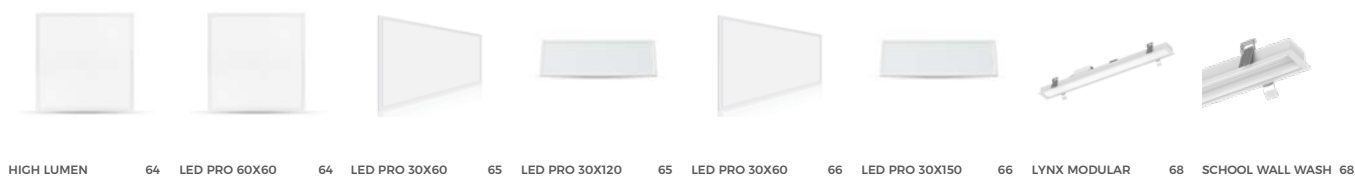

## INTERIOR ENCASTRAR | RECESSED

HIGH LUMEN 64 LED PRO 60X60 64 LED PRO 30X60 65 LED PRO 30X120 65 LED PRO 30X60 66 LED PRO 30X150 66 LYNX MODULAR 68 SCHOOL WALL WASH 68