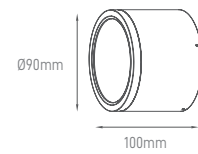

LEV

POWER	COLOR TEMPERATURE	TOTAL LUMINOUS FLUX (±5%)	BEAM ANGLE	IP	VOLTAGE	SIZE	MOUNTING TYPE	BODY MATERIAL	COLOR	SKU
15W	2700K	1300lm	60°	IP54	200-240V	Ø90x100mm	Surface Mounted	Aluminium	White RAL9016	ILAR-00695
	4000K	1500lm							Black RAL9005	ILAR-00698
									White RAL9016	ILAR-00696
									Black RAL9005	ILAR-00699