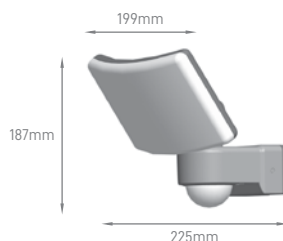

ST61 / 16W / 4000K

IP	BEAM ANGLE	POWER	DETECION DISTANCE	DELAY TIME	AMBIENT LIGHTING	DIMMING	INSTALLATION	TYPE	SIZE	SKU
IP65	240°	30W (2200 Lm)	5-10m	10s - 15min	Yes	No	Wall	Infrared	199x188x225mm	ILAR-01064