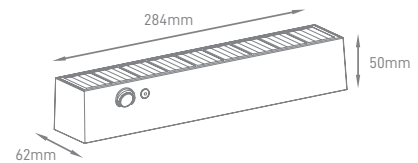

OUTDOOR SOLAR ILUMINAÇÃO SOLAR | SOLAR LIGHT

BLOK SOLAR

POWER	COLOR TEMPERATURE	TOTAL LUMINOUS FLUX (±5%)	BEAM ANGLE	IP	SOLAR PANEL	BATTERY	DISCHARGING TIMER	BODY MATERIAL	SIZE	COLOR	SKU
6W	4000K	1000lm	120° (5m max.)	IP65	Monocrystalline Silicon 4.86 1.5W	Li-ion Battery 3.7V, 2000mAh, 7.4WH	24H	ABS+PC	284x62x50mm	Grey	ILAR-02289