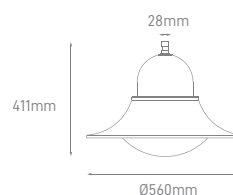

CAPPELLO

POWER	COLOR TEMPERATURE	TOTAL LUMINOUS FLUX (±5%)	IP	VOLTAGE	SIZE	MOUNTING TYPE	BODY MATERIAL	COLOR	SKU
30W-75W CONFIGURABLE	3000K/4000K/5000K	3600lm-9000lm	IP65	100-240V	Ø560x411mm	Suspended	Die Casting Aluminum	Black	On-request