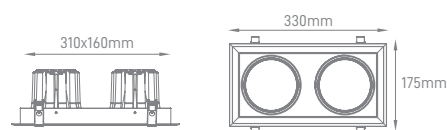

## QUANT ONE

POWER	COLOR TEMPERATURE	TOTAL LUMINOUS	BEAM	IP	VOLTAGE	SIZE	CUT-OUT	MOUNTING	BODY MATERIAL	COLOR	SKU
		FLUX (±5%)	ANGLE					TYPE			
30W	2700K	3000lm	36°	IP20	200-240V	175x175x110mm	160x160mm	Recessed	Aluminium	Black	ILAR-00665
										White	ILAR-00674

## QUANT DOUBLE

POWER	COLOR TEMPERATURE	TOTAL LUMINOUS FLUX (±5%)	BEAM ANGLE	IP	VOLTAGE	SIZE	CUT-OUT	MOUNTING TYPE	BODY MATERIAL	COLOR	SKU
60W	2700K	6200lm	≥80	IP20	200-240V	330x175x110mm	310x160mm	Recessed	Aluminium	Black White	ILAR-00668 ILAR-00677