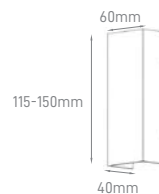

AXIS SINGLE / DOUBLE

POWER	COLOR TEMPERATURE	TOTAL LUMINOUS FLUX (±5%)	IP	VOLTAGE	SIZE	MOUNTING TYPE	BODY MATERIAL	COLOR	SKU
5W	3000K	45lm	IP65	220-240V	60x115x40mm	Surface	Aluminium	Matt Black	ILAR-02237
10W		88lm			60x150x40mm				ILAR-02238