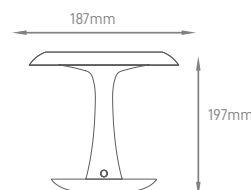

Dual charging mode
Solar & USB

POWER	COLOR TEMPERATURE	TOTAL LUMINOUS FLUX (±5%)	IP	SOLAR PANEL	BATTERY	DISCHARGING TIMER	BODY MATERIAL	SIZE	COLOR	SKU
2.5W	4000K	500lm	IP44	Monocrystalline Silicon 1.5W	Li-ion Battery 3.7V, 2000mAh, 7.4WH	24H	ABS+PC	Ø187x197mm	White	ILAR-02296