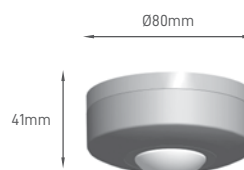

ST05A

IP	BEAM ANGLE	POWER	DETECION DISTANCE	DELAY TIME	INSTALLATION HEIGHT	DIMMING	INSTALLATION	TYPE	SIZE	SKU
IP44	360°	1200W	6m max	10s - 15min	2.2-4m	No	Ceiling	Infrared	Ø80x41mm	ILAR-00119