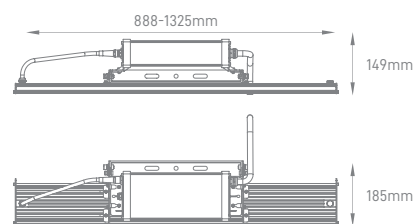

PADELITE

POWER	COLOR TEMPERATURE	TOTAL LUMINOUS FLUX (±5%)	IP	VOLTAGE	MOUNTING TYPE	BODY MATERIAL	COLOR	SKU
240W	5000K	39038lm	IP66	100-240V	Bracket/Pole Mounting	Die Cast Aluminium	Grey	ILAR-02342
320W		54300lm						ILAR-02312