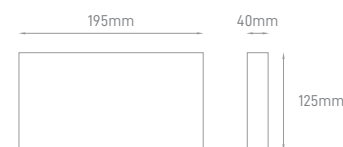

INDIGO

POWER	COLOR TEMPERATURE	TOTAL LUMINOUS FLUX (±5%)	BEAM ANGLE	IP	VOLTAGE	SIZE	MOUNTING TYPE	BODY MATERIAL	COLOR	SKU
	4000K	650lm	120°						Grey	ILAR-00798
12W	4000K	650lm	120°	IP65	220-240V	195x125x40mm	Surface	ABS + PC	Black	ILAR-02165
	3CCT 3000K/4000K/6500K	650lm							Black	ILAR-02165