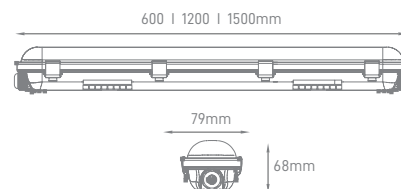

TITAN 3CCT 150LM/W

POWER	COLOR TEMPERATURE	TOTAL LUMINOUS FLUX (±5%)	BEAM ANGLE	IP	VOLTAGE	SIZE	MOUNTING TYPE	BODY MATERIAL	BATTERY	SKU					
18W	3000K-4000K-6500K	2700lm	120°	IP65	220-240V	600x79x68mm	Surface	ABS+PC	-	ILAR-02133					
36W		5400lm				1200x79x68mm				ILAR-02134					
48W		7200lm				1500x79x68mm				ILAR-02136					
36W Ready for Emergency		5400lm				1200x79x68mm				ILAR-02135					
48W Ready for Emergency	7200lm	1500x79x68mm				ILAR-02137									
2W Emergency KIT	-	-				-				-	163x33.5x25mm	-	-	LIFEPO4 6.4V 1.6AH 180min	ILAR-02138