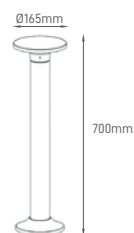

DOT

POWER	COLOR TEMPERATURE	TOTAL LUMINOUS FLUX (±5%)	BEAM ANGLE	IP	VOLTAGE	SIZE	MOUNTING TYPE	BODY MATERIAL	COLOR	SKU
8W	4000K	600lm	120°	IP54	220-240V	Ø165x700mm	Surface	Polypropylene body + Opat PC	Black	ILAR-01100