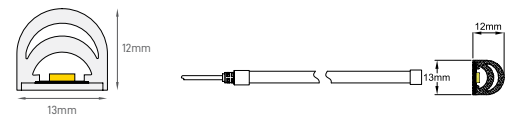

NEON TUBE IP67 24V

POWER	COLOR TEMPERATURE	TOTAL LUMINOUS		IP	LED	VOLTAGE	LED/MT	WIDTH	LENGHT	CUTTING SEGMENT	SKU
		FLUX (±5%)									
10W	2400K	714lm/m		IP67	SMD2835	24V	140 LED/w	13x12mm	5m	50mm	ILAR-01696
	4000K	850lm/m	ILAR-01697								
	2400K	714lm/m	ILAR-02307								
	4000K	850lm/m	ILAR-02308								

Recommended Accessories

ILAR-01699 - CAPS

ILAR-01700 - CLIP