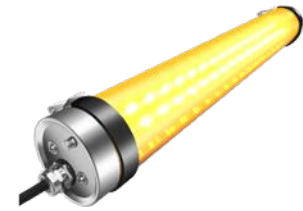

CELLAR LED

POWER	WAVE	TOTAL LUMINOUS FLUX (±5%)	THERMAL CONDUCTIVITY	BEAM ANGLE	IP	VOLTAGE	SIZE	MOUNTING TYPE	BODY MATERIAL	COLOR	SKU
20W		1200lm					1200xØ81mm				ILAR-01492
40W	590nm	2400lm	226 W/m-K	120°	IP69K	220-240V	1200xØ81mm	Surface / Surface	PMMA	White	ILAR-01129
60W		3600lm					1500xØ81mm				ILAR-01135

TUNNEL LED

POWER	COLOR TEMPERATURE	TOTAL LUMINOUS FLUX (±5%)	BEAM ANGLE	IP	VOLTAGE	SIZE	MOUNTING TYPE	BODY MATERIAL	COLOR	SKU
150W		19500lm				1033x210x62mm				ILAR-01509
300W	3CCT	39000lm	140°	IP66	200-240V	2x 1033x210x62mm	Ceiling Mounting	PC+Aluminium inside	Grey	ILAR-01510
450W	3000K-4000K-5000K	58500lm				3x 1033x210x62mm				ILAR-01511
600W		78000lm				4x 1033x210x62mm				ILAR-01512