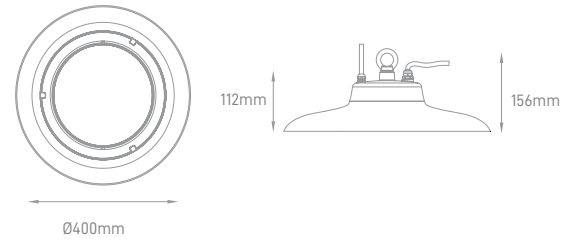

ALBA

POWER	COLOR TEMPERATURE	TOTAL LUMINOUS FLUX (±5%)	BEAM ANGLE	IP	VOLTAGE	SIZE	MOUNTING TYPE	BODY MATERIAL	COLOR	SKU
150W	4000K	24000lm	90°	IP69K	100-240V	Ø400x165mm	Ceiling Mounting	Low Copper Aluminum	RAL 9016	ILAR-02322
200W		32000lm								ILAR-02323