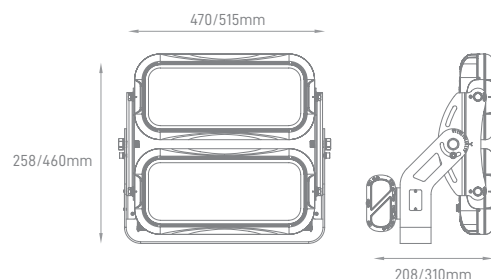

ARC COLOSSUS

POWER	COLOR TEMPERATURE	TOTAL LUMINOUS	IP	VOLTAGE	SIZE	MOUNTING TYPE	BODY MATERIAL	COLOR	SKU
		FLUX (±5%)							
100W-300W CONFIGURABLE	2200K/3000K/4000K/5000K/ RGB/RGBW	30000lm max.	IP66	200-240V	470x208x258mm 515x310x460mm	Bracket	Die Cast Aluminium	Grey	On-request