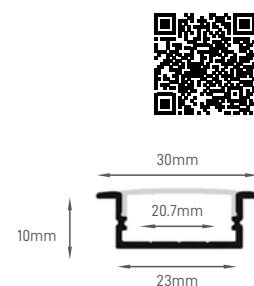

DIMENSIONS	LENGHT	BODY MATERIAL	SKU
(L) 30 x (A) 10 x (I) 20.7 x (F) 23mm	2m	Aluminium	ILAR-01251