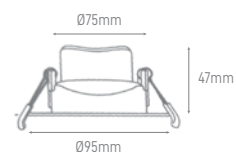

SPOTLIGHT 7W

POWER	COLOR TEMPERATURE	TOTAL LUMINOUS	BEAM	IP	VOLTAGE	SIZE	CUT-OUT	MOUNTING	BODY MATERIAL	COLOR	SKU
		FLUX (±5%)	ANGLE					TYPE			ILAR-00556
7W	3000K	650lm	38°	IP40	220-240V	Ø95x47mm	Ø75mm	Recessed	PVC	White	ILAR-00556
	4000K	670lm									ILAR-00557
	6500K	700lm									ILAR-00558