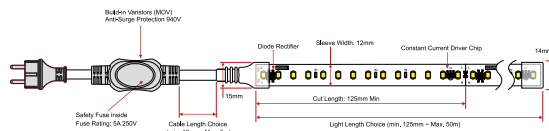

15W PROSTRIP LED 50M 230V IP65

POWER	COLOR TEMPERATURE	TOTAL LUMINOUS		IP	LED	VOLTAGE	LED/MT	WIDTH	LENGHT	CUTTING SEGMENT	SKU
		FLUX (±5%)									
15W	3000K	1500lm/m		IP65	SMD 2835	230V	112 LED/m	12mm	50m	125mm	ILAR-01407
	4000K	1575lm/m									ILAR-01408
	6000K	1575lm/m									ILAR-01409