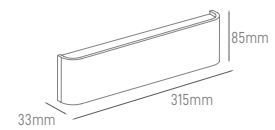

DUNA WOODEN | GOLDEN

POWER	COLOR TEMPERATURE	TOTAL LUMINOUS FLUX (±5%)	BEAM ANGLE	IP	VOLTAGE	SIZE	MOUNTING TYPE	BODY MATERIAL	COLOR	SKU
9W	3000K	855lm	185°	IP20	220-240V	315x85x33mm	Wall Surface	Aluminium	Wooden Golden	ILAR-01744 ILAR-01745