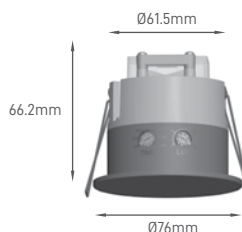

## ST753BR PRESENCE LIGHT

IP	BEAM ANGLE	DETECION DISTANCE	DELAY TIME	INSTALLATION HEIGHT	INSTALLATION	TYPE	SIZE	CUT-OUT	SKU
IP54	360°	6m Máx.	10s - 12min	2-4m	False Ceiling	Microwaves	Ø76x66.2mm	Ø61.5mm	ILAR-02159