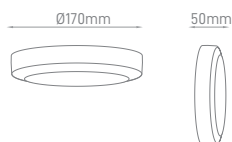

LARA 12W

POWER	COLOR TEMPERATURE	TOTAL LUMINOUS FLUX (±5%)	BEAM ANGLE	IP	VOLTAGE	SIZE	MOUNTING TYPE	BODY MATERIAL	COLOR	SKU
12W	4500K	840lm	120°	IP54	AC220-240V	Ø170x50mm	Surface	ABS + PC	White	ILAR-00954