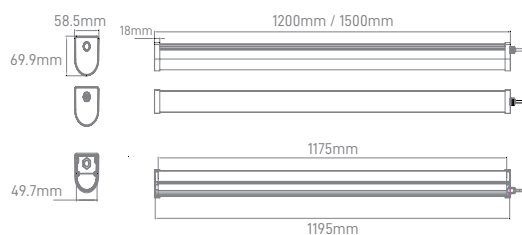

ECO TRI-PROOF 105LM/W

POWER	COLOR TEMPERATURE	TOTAL LUMINOUS FLUX (±5%)	BEAM ANGLE	IP	VOLTAGE	SIZE	MOUNTING TYPE	BODY MATERIAL	COLOR	SKU
36W	4500K	3780lm	120°	IP65	AC220-240V	1200x46x48mm	Surface / Surface	PC+ABS	White	ILAR-01595
48W		5040lm				1500x46x48mm				ILAR-01596