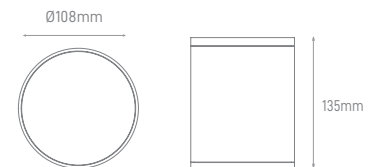

ASPEN

POWER	TYPE OF BULB	IP	VOLTAGE	SIZE	MOUNTING TYPE	BODY MATERIAL	COLOR	SKU
MAX 75W	PAR30	IP65	AC100-240V	Ø108x135mm	Surface	Die-casting aluminium, Extruded aluminum profiles, Clear tempered glass	Grey	ILAR-00809

*Lamps not included.