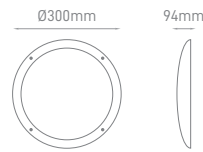

MOON

POWER	COLOR TEMPERATURE	TOTAL LUMINOUS			VOLTAGE	SIZE	MOUNTING TYPE	BODY		
		FLUX (±5%)	IK	IP				MATERIAL	COLOR	SKU
15W	3CTT 3000K-4000K-5700K	1700lm	IK10	IP66	220-240V	Ø300x94mm	Surface	ABS&PC	White	ILAR-01916