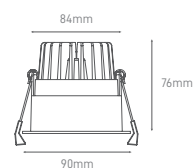

ACE

POWER	COLOR TEMPERATURE	TOTAL LUMINOUS	BEAM	IP	VOLTAGE	SIZE	CUT-OUT	MOUNTING	BODY MATERIAL	COLOR	SKU		
		FLUX (±5%)										ANGLE	TYPE
10W	2700K	850lm	36°	IP40	200-240V	90x90x76mm	84x84mm	Recessed	Aluminium	White RAL9016	ILAR-00662		
	4000K	950lm									ILAR-00663