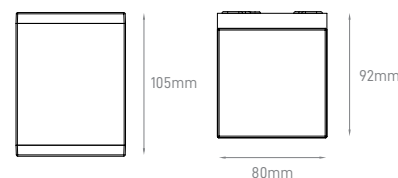

THULE

POWER	COLOR TEMPERATURE	IP	SIZE	MOUNTING TYPE
2x 6W	3000K	IP54	92x80x105mm	Surface

BODY MATERIAL	COLOR	SKU
Die-casting aluminium, Opal polycarbonate diffuser	Grey	ILAR-00820