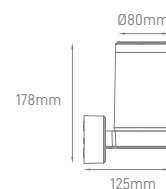

MAPLE

POWER	COLOR TEMPERATURE	TOTAL LUMINOUS FLUX (±5%)	BEAM ANGLE	IP	VOLTAGE	SIZE	MOUNTING TYPE	BODY MATERIAL	COLOR	SKU
8W	3000K	265lm	90°	IP65	220-240V	125x80x178mm	Surface	Die-casting aluminium, Opal and clear polycarbonate diffuser	Grey	ILAR-00813