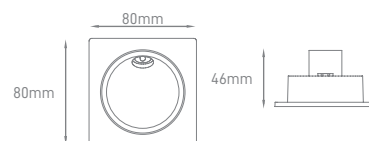

CEDAR

POWER	COLOR TEMPERATURE	TOTAL LUMINOUS FLUX (±5%)	BEAM ANGLE	IP	VOLTAGE	SIZE	CUT-OUT	MOUNTING TYPE	BODY MATERIAL	COLOR	SKU
3W	3000K	100lm	100°	IP65	220-240V	80x80x46mm	Ø74mm	Recessed	Die-casting aluminium Clear tempered glass	Grey	ILAR-00822