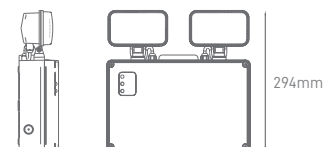

PROJETOR DE EMERGÊNCIA

POWER	TOTAL LUMINOUS FLUX (±5%)	BATTERIES	EMERGENCY TIME	IP	VOLTAGE	SIZE	MOUNTING TYPE	BODY MATERIAL	COLOR	SKU
6.8W	75ww0lm	12V2.8Ah Ni-Cad Battery	3 Hours	IP65	220-240V	300x294x82mm	Surface	Polycarbonate Diffuser & ABS Housing	White	ILEM-00033
17W	2000lm	22.2V 2Ah Ni-Cad Battery								ILEM-00059