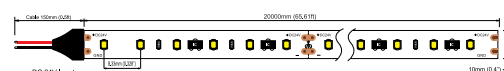

9.6W SUPER LONG 20M PROSTRIP 120LED/M 24V

POWER	COLOR TEMPERATURE	TOTAL LUMINOUS	IP	LED	VOLTAGE	LED/MT	WIDTH	LENGHT	CUTTING SEGMENT	SKU
		FLUX (±5%)								
9.6W	2700K	864lm/m	IP20	SMD 2835	24V	120 LED/m	10mm	20m	50mm	ILAR-01411
	4000K	1008lm/m								ILAR-01412
	6500K	1056lm/m								ILAR-01413