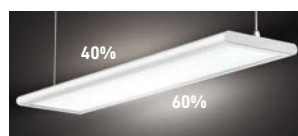

WYN

POWER	COLOR TEMPERATURE	TOTAL LUMINOUS FLUX (±5%)	BEAM ANGLE	IP	VOLTAGE	SIZE	MOUNTING TYPE	BODY MATERIAL	COLOR	SKU
30W	4000K	2400lm	270°	IP40	200-240V	900x150x19mm	Suspended	Aluminium	White RAL9016	ILAR-00654