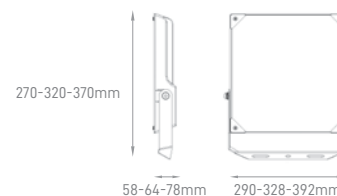

BLAZE

POWER	COLOR TEMPERATURE	TOTAL LUMINOUS		BEAM ANGLE	IP	VOLTAGE	SIZE	MOUNTING TYPE	BODY MATERIAL	COLOR	SKU
		LUMINOUS FLUX (±5%)									
50W-80W-100W	3000K-4000K-5000K	8000lm-12800lm-16000lm		120°	IP66	120-277V	270x290x58mm	Bracket Mounting	Die Cast Aluminium	Grey	ILAR-02219
120W-150W-200W		19200lm-24000lm-32000lm					320x328x64mm				ILAR-02220
200W-240W-300W		32000lm-38400lm-48000lm					370mmx392x78mm				ILAR-02221
50W-300W CONFIGURABLE	3000K/4000K/5000K	Multiple		Multiple			Multiple		Multiple	On-request