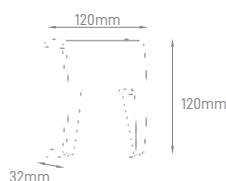

CARMO SQUARE

POWER	COLOR TEMPERATURE	TOTAL LUMINOUS FLUX (±5%)	BEAM ANGLE	IP	VOLTAGE	SIZE	MOUNTING TYPE	BODY MATERIAL	COLOR	SKU
3W	4000K	100lm	110°	IP65	220-240V	120x120x32mm	Surface	ABS + PC	White	ILAR-00973
									Grey	ILAR-00974