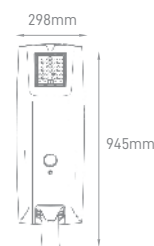

HELIOS SOLAR LED

POWER	COLOR TEMPERATURE	TOTAL LUMINOUS FLUX (±5%)	IP	CHARGING TIME	SENSOR	BODY MATERIAL	COLOR	SKU
40W	4000K	6400lm	IP66	16H	YES	Die Cast Aluminium	Grey	ILAR-01128
CONFIGURABLE	3000K/4000K/5000K	2600lm-7700lm						On-request