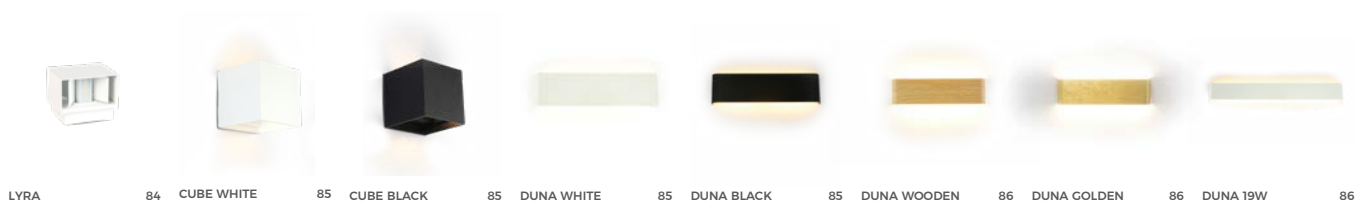

LEV 82 LEV 82 VIGG 82 VIGG 82 ROLL 83 LUPO WALL 83 TIDE 84 LYRA 84