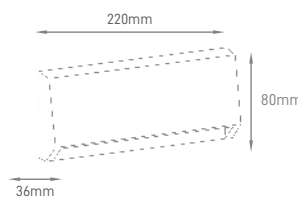

ASTER

POWER	COLOR TEMPERATURE	TOTAL LUMINOUS FLUX (±5%)	IP	VOLTAGE	SIZE	MOUNTING TYPE	BODY MATERIAL	COLOR	SKU
4W	4000K	220lm	IP65	220-240V	220x80x36mm	Surface	ABS + PC	White	ILAR-01241
	3CCT							Grey	ILAR-01675
	3000K/4000K/6500K							White	ILAR-02012