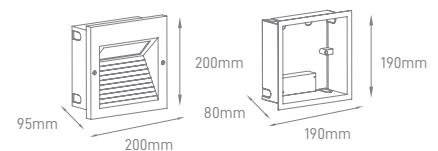

CUADRADO

POWER	COLOR TEMPERATURE	TOTAL LUMINOUS FLUX (±5%)	BEAM ANGLE	IP	VOLTAGE	SIZE	CUT-OUT	MOUNTING TYPE	BODY MATERIAL	COLOR	SKU
20W	3CCT 3000K-4000K-6500K	1200lm	120°	IP65	220V-240V	200x200x95mm	190x190x80mm	Recessed	Aluminium	White Grey	ILAR-02145 ILAR-02146