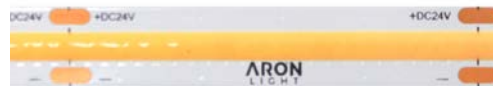

15W COB PRO 480LED/M 24V

POWER	COLOR TEMPERATURE	TOTAL LUMINOUS		IP	LED	VOLTAGE	LED/MT	WIDTH	LENGHT	CUTTING SEGMENT	SKU
		FLUX (±5%)									
15W	2700K	1380lm/m		IP20	COB	24V	480 LED/m	10mm	5m	50mm	ILAR-01401
	4000K	1455lm/m									ILAR-01402
	6000K	1530lm/m									ILAR-01403
	2700K	1311lm/m		ILAR-01404							
	4000K	1382lm/m		ILAR-01405							
	6000K	1453lm/m		ILAR-02508