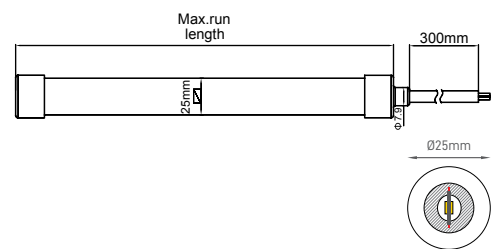

NEON TUBE 360° RGB IP67 24V

POWER	COLOR TEMPERATURE	TOTAL LUMINOUS	IP	LED	VOLTAGE	LM/W	WIDTH	LENGHT	CUTTING SEGMENT	SKU
		FLUX (±5%)								
20W	RGB	1320lm/m	IP67	SMD 2835	24V	73lm/w	Ø25mm	5m 10m	50mm	ILAR-01691 ILAR-02303

Recommended Accessories
ILAR-01694 - CAPS
ILAR-01695 - CLIP