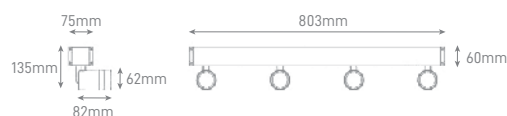

NATAN QUADRUPLO SOLAR 3CCT / RGB

POWER	COLOR TEMPERATURE	TOTAL LUMINOUS FLUX (±5%)	BEAM ANGLE	IP	SOLAR PANEL	BATTERY	DISCHARGING TIMER	BODY MATERIAL	SIZE	COLOR	SKU
6W	3CCT* RGB	880lm	270°x90°	IP65	Monocrystalline Silicon 4.32 9W	Li-ion Battery 3.7V, 2000mAh, 7.4WH	24H	Aluminum	803x60x135mm	Black	ILAR-02298 ILAR-02299

* Controlled by AdeloT APP (IOS & Android)