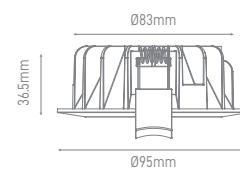

LOKI

POWER	COLOR TEMPERATURE	TOTAL LUMINOUS FLUX (±5%)	BEAM ANGLE	IP	VOLTAGE	SIZE	CUT-OUT	MOUNTING TYPE	BODY MATERIAL	COLOR	SKU
8W	2700K	750lm	60°	IP54	200-240V	Ø95x36.5mm	Ø83mm	Recessed	Aluminium + PC	White RAL9016	ILAR-00994
	4000K	800lm									ILAR-00995