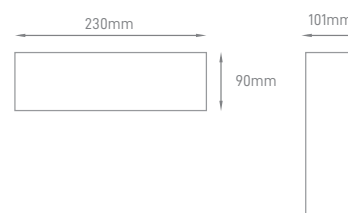

CANNA

POWER	COLOR TEMPERATURE	TOTAL LUMINOUS FLUX (±5%)	BEAM ANGLE	IP	VOLTAGE	SIZE	MOUNTING TYPE	BODY MATERIAL	COLOR	SKU
	3CCT 3000K/4000K/6500K	580lm	120°						Grey	ILAR-00358
12W	4000K	800lm	120°	IP65	220-240V	230x90x101mm	Surface	ABS + PC	White	ILAR-02519
	3CCT 3000K/4000K/6500K	800lm							White	ILAR-01674