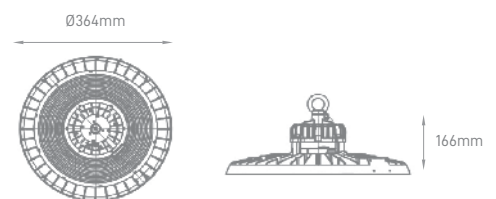

TECH 160 LUMEN/W

POWER	COLOR TEMPERATURE	TOTAL LUMINOUS FLUX (±5%)	BEAM ANGLE	IP	VOLTAGE	SIZE	MOUNTING TYPE	BODY MATERIAL	COLOR	SKU
150W	5000K	24000lm	90°	IP65	220~240VAC	Ø298x167mm	Ceiling Mounting	Aluminum Alloy	Black	ILAR-01044
200W		32000lm				Ø364x166mm		Polycarbonate Optical Lens		ILAR-01045