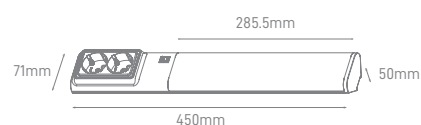

AIKA

POWER	COLOR TEMPERATURE	TOTAL LUMINOUS FLUX (±5%)	BEAM ANGLE	IP	VOLTAGE	SIZE	MOUNTING TYPE	BODY MATERIAL	COLOR	SKU
12W	3CCT 3000K-4000K-5700K	1560lm	110°	IP20	220-240V	450x71x50mm	Wall Surface	PC+Aluminum	White	ILAR-02035