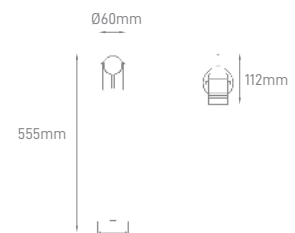

TULIP

POWER MAX 35W	TYPE OF BULB 1x GU10	IP IP54	SIZE Ø60x112x95x555mm	MOUNTING TYPE Surface	BODY MATERIAL Die-casting aluminium, Extruded aluminum profiles Clear tempered glass	COLOR Grey	SKU ILAR-00824

*Lamps not included.