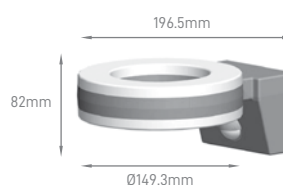

ST92 / 20W / 4000K

IP	BEAM ANGLE	POWER	DELAY TIME	AMBIENT LIGHTING	INSTALLATION	TYPE	SIZE	SKU
IP65	140°	20W (1700 Lm)	3s - 5min	Yes	Wall	Infrared	196.5x149.3x82mm	ILAR-01060