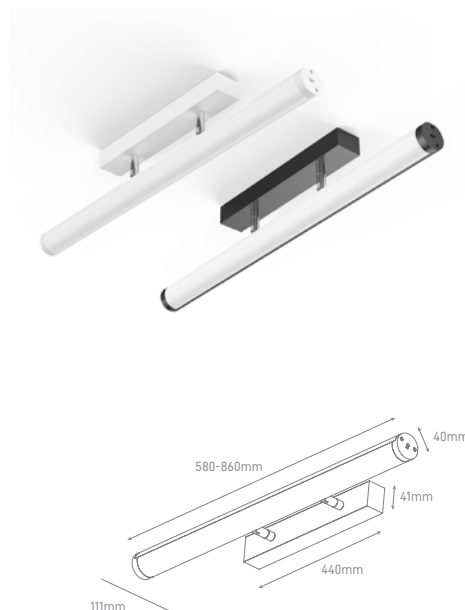

KIRA

POWER	COLOR TEMPERATURE	TOTAL LUMINOUS FLUX (±5%)	BEAM ANGLE	IP	VOLTAGE	SIZE	MOUNTING TYPE	BODY MATERIAL	COLOR	SKU
10W	3CCT	1180lm	120°	IP40	100-240V	580x41x111x40x285mm	Wall Surface	PC+Aluminum	White	ILAR-02041
15W	3000K-4000K-5700K	1850lm				860x41x111x40x440mm			Black	ILAR-02042
									White	ILAR-02043
									Black	ILAR-02044