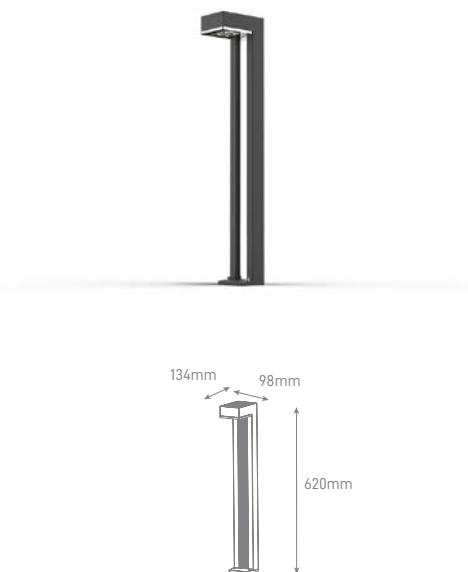

BOLLARD SUNYA SOLAR

POWER	COLOR TEMPERATURE	TOTAL LUMINOUS FLUX (±5%)	BEAM ANGLE	IP	SOLAR PANEL	BATTERY	DISCHARGING TIMER	BODY MATERIAL	SIZE	COLOR	SKU
2W	3000K	100lm	120° (5m max.)	IP65	Monocrystalline Silicon 4.86 1W	Li-ion Battery 3.7V, 2000MAH, 7.4WH	24H	Aluminum Panlite PC	620x134x98mm	Grey	ILAR-02293