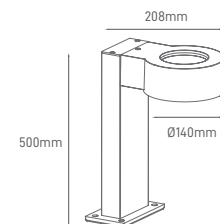

LIV

POWER	COLOR TEMPERATURE	TOTAL LUMINOUS FLUX (±5%)	BEAM ANGLE	IP	VOLTAGE	SIZE	MOUNTING TYPE	BODY MATERIAL	COLOR	SKU
8W	4000K	655lm	120°	IP65	AC85-265V	500x208xØ140mm	Surface	Aluminium	Black RAL 9005	ILAR-00993