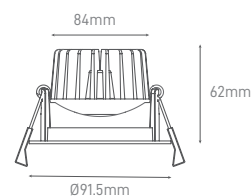

HALE

POWER	COLOR TEMPERATURE	TOTAL LUMINOUS	BEAM	IP	VOLTAGE	SIZE	CUT-OUT	MOUNTING	BODY MATERIAL	COLOR	SKU		
		FLUX (±5%)										ANGLE	TYPE
10W	2700K	850lm	36°	IP40	200-240V	Ø91.5mm	Ø84mm	Recessed	Aluminium	White RAL9016	ILAR-00659		
	4000K	950lm									ILAR-00660