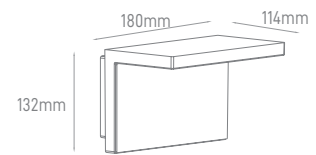

ALFA WALL

POWER	COLOR TEMPERATURE	TOTAL LUMINOUS FLUX (±5%)	IP	VOLTAGE	SIZE	MOUNTING TYPE	BODY MATERIAL	COLOR	SKU
13W	3000K	850lm	IP65	100-240V	180x114x132mm	Surface	Aluminium	Grey RAL 7016	ILAR-01684