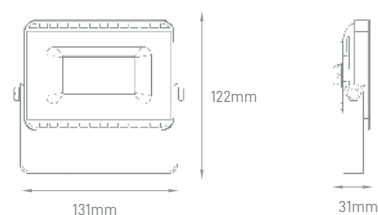

POLYCARBONATE

POWER	COLOR TEMPERATURE	TOTAL LUMINOUS FLUX (±5%)	IP	VOLTAGE	MOUNTING TYPE	BODY MATERIAL	COLOR	SKU
10W	6000K	900lm	IP65	220-240V	Surface	ABS + PC	Black	ILAR-00935
20W		1800lm						ILAR-00936
30W		2700lm						ILAR-00937
50W		4500lm						ILAR-00938