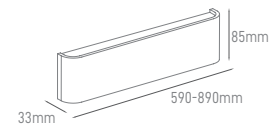

DUNA 19W | 29W | WHITE

POWER	COLOR TEMPERATURE	TOTAL LUMINOUS FLUX (±5%)	BEAM ANGLE	IP	VOLTAGE	SIZE	MOUNTING TYPE	BODY MATERIAL	COLOR	SKU
19W	3000K	1805lm	185°	IP20	220-240V	590x85x33mm	Wall Surface	Aluminium	White	ILAR-01746
29W		3420lm				890x85x33mm				ILAR-01747