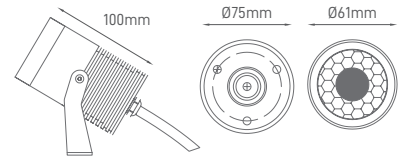

VALL

POWER	COLOR TEMPERATURE	TOTAL LUMINOUS FLUX (±5%)	BEAM ANGLE	IP	VOLTAGE	SIZE	MOUNTING TYPE	BODY MATERIAL	COLOR	SKU
15W	3000K	1200lm	25°	IP67	AC100-265V	Ø61x100mm	Bracket	High Purity Aluminium	Grey	ILAR-00862