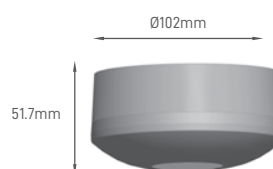

ST05DA1 DALI

IP	BEAM ANGLE	DETECION DISTANCE	DELAY TIME	INSTALLATION HEIGHT	INSTALLATION	TYPE	SIZE	SKU
IP54	360°	12m Máx.	10s - 60min	2.2-4m	Ceiling	Infrared	Ø102x51.7mm	ILAR-02286