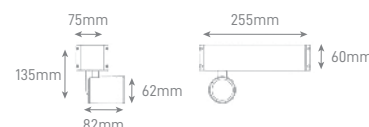

NATAN SOLAR 3CCT / RGB

POWER	COLOR TEMPERATURE	TOTAL LUMINOUS FLUX (±5%)	BEAM ANGLE	IP	SOLAR PANEL	BATTERY	DISCHARGING TIMER	BODY MATERIAL	SIZE	COLOR	SKU
1.5W	3CCT* RGB	220lm	270°x90°	IP65	Monocrystalline Silicon 4.32 2.38W	Li-ion Battery 3.7V, 2000mAh, 7.4WH	24H	Aluminum	255x60x135mm	Black	ILAR-02300 ILAR-02301

* Controlled by AdeloT APP (IOS & Android)