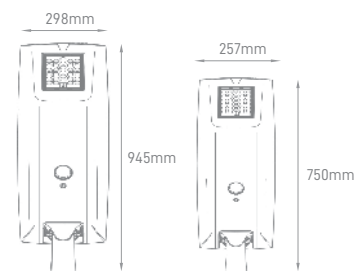

HELIOS HYBRID

POWER	COLOR TEMPERATURE	TOTAL LUMINOUS FLUX (±5%)	IP	VOLTAGE	SENSOR	SIZE	MOUNTING TYPE	BODY MATERIAL	COLOR	SKU
30W	5000K	4800lm	IP66	Driver 110-240AC	YES	945x298x127mm	Surface	Die Cast Aluminium	Grey	ILAR-01081
40W	4500K	6400lm								ILAR-01127
50W	4000K	8000lm								ILAR-001203
CONFIGURABLE	3000K/4000K/5000K	2600lm-7700lm								On-request