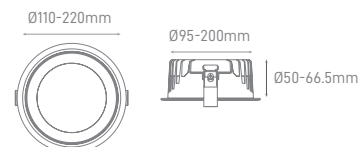

## STRIX

POWER	COLOR TEMPERATURE	TOTAL LUMINOUS	BEAM	IP	VOLTAGE	SIZE	CUT-OUT	UGR	BODY MATERIAL	COLOR	SKU
		FLUX (±5%)	ANGLE								
12W	3CCT	1440lm	55°	IP20	220-240V	Ø110x50mm	Ø95mm	<16	ADC12+PC+ PMMA	White	ILAR-02352
20W		2400lm				Ø140x57mm	Ø125mm				ILAR-02353
24W	3000K-4000K-5700K	2880lm				Ø165x60mm	Ø150mm				ILAR-02354
36W	4320lm	Ø220x66.5mm				Ø200mm	ILAR-02355				