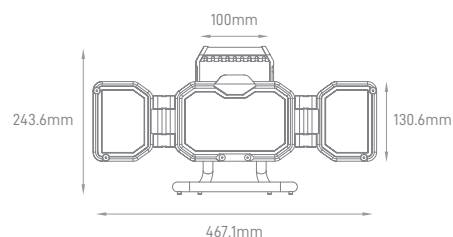

STRING

POWER	COLOR TEMPERATURE	TOTAL LUMINOUS		IP	BATTERY	WORKING TIME	SIZE	BODY MATERIAL	COLOR	SKU
		FLUX (±5%)								
50W	6500K	4500lm (Max.)		IP54	Li-Ion Battery 18650, 3.7V 12000mAh	2h (4500lm)-10H (1000lm)	467.1x243.6mm	ABS + PC + Aluminium	Black + Green	ILAR-02148