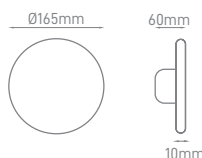

IVY

POWER	COLOR TEMPERATURE	TOTAL LUMINOUS FLUX (±5%)	BEAM ANGLE	IP	VOLTAGE	SIZE	MOUNTING TYPE	BODY MATERIAL	COLOR	SKU
8W	4000K	700lm	120°	IP65	220-240V	Ø165x160x95mm	Surface	ABS + PC	Grey	ILAR-00796