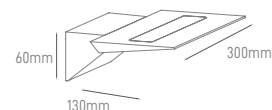

FREDI WHITE | BLACK

POWER	COLOR TEMPERATURE	TOTAL LUMINOUS FLUX (±5%)	BEAM ANGLE	IP	VOLTAGE	SIZE	MOUNTING TYPE	BODY MATERIAL	COLOR	SKU
9W	3000K	855lm	120°	IP20	220-240V	300x60x130mm	Wall Surface	Aluminium	White Black	ILAR-01750 ILAR-01751