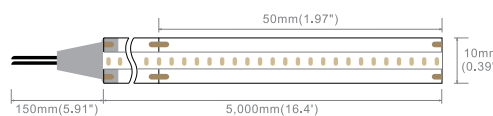

CSP CCT TUNABLE 24V

POWER	COLOR TEMPERATURE	TOTAL LUMINOUS FLUX (±5%)	IP	LED	VOLTAGE	LED/MT	WIDTH	LENGHT	CUTTING SEGMENT	SKU
19W	2700K-6000K	1750lm/m	IP20	CSP	24V	640 LED/w	10mm	5m	50mm	ILAR-01686
			IP67			640 LED/w				ILAR-01687