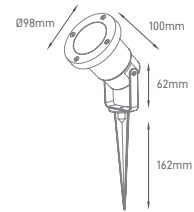

SAGE SPIKE

POWER MAX 7W	TYPE OF BULB 1x GU10	IP IP66	VOLTAGE AC220-240V	SIZE Ø98x100x62x162mm	MOUNTING TYPE Bracket/Spike	BODY MATERIAL ABS + PC	COLOR Black	SKU ILAR-01677

*Lamps not included.