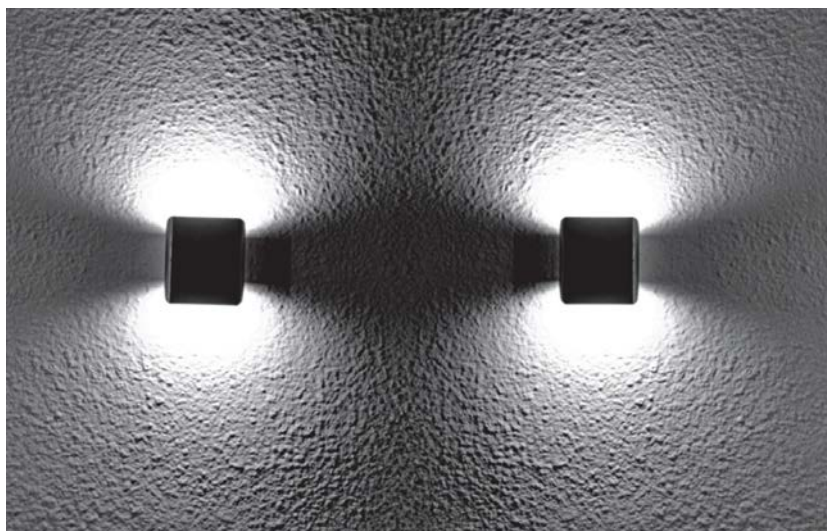

TAKO

POWER	COLOR TEMPERATURE	TOTAL LUMINOUS FLUX (±5%)	BEAM ANGLE	IP	VOLTAGE	SIZE	MOUNTING TYPE	BODY MATERIAL	COLOR	SKU
2x 5W	3000K	600lm	104°	IP54	220-240V	145x130x45mm	Surface	Die-casting aluminium	Black White	ILAR-00963 ILAR-00964