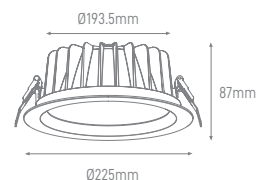

BRIL

POWER	COLOR TEMPERATURE	TOTAL LUMINOUS	BEAM	IP	VOLTAGE	SIZE	CUT-OUT	MOUNTING	BODY MATERIAL	COLOR	SKU
		FLUX (±5%)	ANGLE					TYPE			
10W	3000K	1150lm	60°	IP40/IP54	220-240V	Ø110x53mm	Ø90-95mm	Recessed	Aluminium	White RAL9016	ILAR-02210
	4000K	1250lm									ILAR-02211
18W	3000K	2150lm				Ø145x65mm	Ø120-130mm				ILAR-02212
	4000K	2250lm				ILAR-02213					
25W	3000K	3025lm	Ø190x75mm	Ø160-170mm	ILAR-02214						
	4000K	3125lm			ILAR-02215						
30W	3000K	3800lm	Ø225x87mm	Ø200-210mm	ILAR-02216						
	4000K	3900lm			ILAR-02217						
42W	4000K	4620lm	Ø225x87mm	Ø200-210mm	ILAR-01843