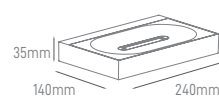

ALPI WHITE | BLACK

POWER	COLOR TEMPERATURE	TOTAL LUMINOUS FLUX (±5%)	BEAM ANGLE	IP	VOLTAGE	SIZE	MOUNTING TYPE	BODY MATERIAL	COLOR	SKU
18W	3000K	1710lm	120°	IP20	220-240V	240x140x35mm	Wall Surface	Aluminium	White Black	ILAR-01748 ILAR-01749