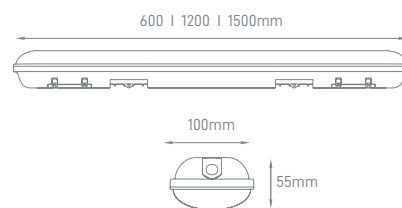

SMD 120LM/W

POWER	COLOR TEMPERATURE	TOTAL LUMINOUS FLUX (±5%)	BEAM ANGLE	IP	VOLTAGE	SIZE	MOUNTING TYPE	BODY MATERIAL	COLOR	SKU
24W	5000K	2880lm	120°	IP65	220-240V	600x100x70mm	Surface	Polycarbonate	Grey	ILAR-01104
48W		5760lm				1200x100x70mm				ILAR-01105
56W		6720lm				1500x100x70mm				ILAR-01106