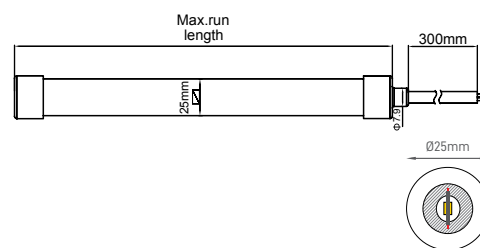

NEON TUBE 360° IP67 24V

POWER	COLOR TEMPERATURE	TOTAL LUMINOUS	IP	LED	VOLTAGE	LM/W	WIDTH	LENGHT	CUTTING SEGMENT	SKU
		FLUX (±5%)								
20W	2700K	1320lm/m	IP67	SMD 2835	24V	66lm/w	Ø25mm	5m	50mm	ILAR-01692
	4000K	1495lm/m				73lm/w				ILAR-01693
	2700K	1320lm/m				66lm/w		ILAR-02304		
	4000K	1495lm/m				73lm/w		ILAR-02305		

Recommended Accessories

ILAR-01694 - CAPS

ILAR-01695 - CLIP