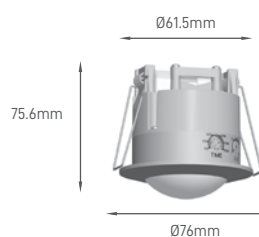

ST41

IP	BEAM ANGLE	POWER	DETECION DISTANCE	DELAY TIME	INSTALLATION HEIGHT	DIMMING	INSTALLATION	TYPE	SIZE	CUT-OUT	COLOR	SKU
IP20	360°	1200W	6m max	10s - 15min	2.2-4m	No	False Ceiling	Infrared	Ø76x75.6mm	Ø61.5mm	White Black	ILAR-00120 ILAR-01955