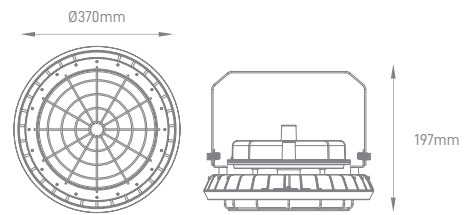

ATEX HIGHTOP

POWER	COLOR TEMPERATURE	TOTAL LUMINOUS FLUX (±5%)	BEAM ANGLE	IP	VOLTAGE	SIZE	MOUNTING TYPE	BODY MATERIAL	COLOR	SKU
100W	5000K	14000lm	90°	IP66	100-277V	Ø370x197mm	Ceiling Mounting	Die-Cast Aluminum ADC12	Grey	ILAR-02015
120W		16800lm								ILAR-02118
150W		21000lm								ILAR-02207
200W		28000lm								ILAR-02016

Accessories:

ILAR-02019 - Grill for Hightop 100W-200W (IK10)