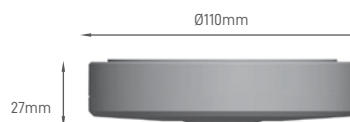

ST05L

IP	BEAM ANGLE	POWER	DETECION DISTANCE	DELAY TIME	INSTALLATION HEIGHT	DIMMING	INSTALLATION	TYPE	SIZE	SKU
IP65	360°	2000W	8m max	10s - 30min	2.2-4m	No	Ceiling	Infrared	Ø110x27mm	ILAR-01545