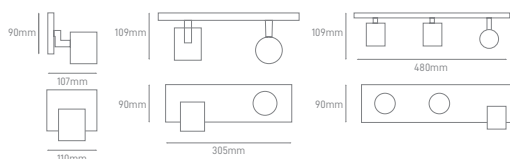

NATAN GU10 WHITE

MODEL	POWER	TYPE OF BULB	IP	VOLTAGE	SIZE	MOUNTING TYPE	BODY MATERIAL	COLOR	SKU
SINGLE	Max. 7W	1X GU10			110x90x10.5mm				ILAR-00885
DOUBLE	Max. 2x 7W	2X GU10	IP20	220-240V	305x90x10.5mm	Surface	Aluminium	White	ILAR-00886
TRIPLE	Max. 3x 7W	3X GU10			480x90x10.5mm				ILAR-00891

* Lamps not included