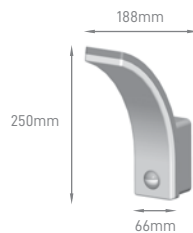

LUMINÁRIAS COM SENSORES DE MOVIMENTO LIGHTS WITH SENSORES

ST53M / 20W / 4000K

IP	BEAM ANGLE	POWER	DETECION DISTANCE	DELAY TIME	AMBIENT LIGHTING	INSTALLATION HEIGHT	INSTALLATION	TYPE	SIZE	SKU
IP65	140°	20W (1800 Lm)	9m	3s - 15min	Yes	1.8-2.5m	Wall	Infrared	250x188x66mm	ILAR-01063