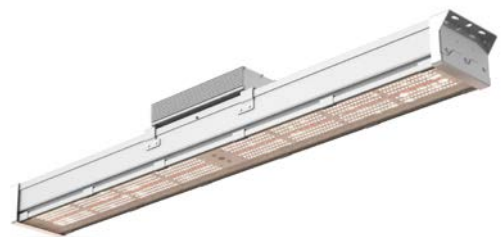

HORTI MASTER 1

POWER 300W	SYSTEM EFFICACY 2.0 umol/J	PPF OUTPUT 1200 umol/s	IP IP65	POWER INPUT 100-277Vac	SPECTRUM WR	DIMMING OPTIONS 1-10V / DALI	SIZE 1177x145x136mm	CERTIFICATE CE, ROHS	SKU ILAR-01474