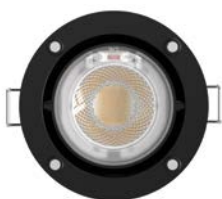

ROB 7W 3CCT

BASE