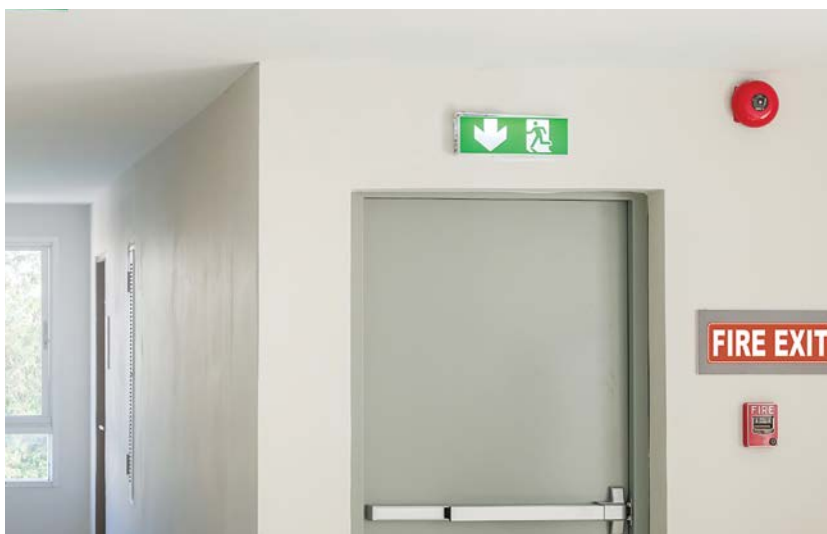

POWERLUX PERMANENT / NO PERMANENT WITH REMOTE

POWER	COLOR		TOTAL LUMINOUS FLUX (±5%)	BATTERIES	EMERGENCY			SIZE	MOUNTING TYPE	BODY MATERIAL	COLOR	SKU
	TEMPERATURE				TIME	IP	VOLTAGE					
8W	6000K		500lm	3.6V 1500mAh Ni-MH	3 Hours	IP65	220-240V	352x110x67mm	Recessed / Surface	Polycarbonate Diffuser & ABS Housing	White	ILEM-00050