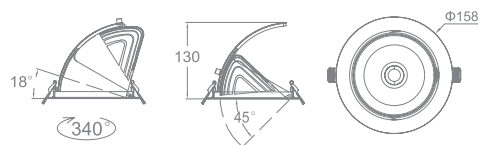

RITZ

POWER	COLOR TEMPERATURE	TOTAL LUMINOUS	BEAM	IP	VOLTAGE	SIZE	CUT-OUT	MOUNTING	BODY MATERIAL	COLOR	SKU
		FLUX (±5%)	ANGLE					TYPE			
33W	3000K	2735lm	36°	IP20	200-240V	Ø158x130mm	Ø145mm	Recessed	Aluminium	White	ILAR-00575
	4000K	2812lm									ILAR-00576
	3000K	2735lm									On-request
	4000K	2812lm