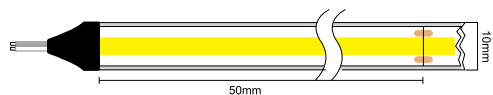

SAUNA IP67 24V

POWER	COLOR TEMPERATURE	TOTAL LUMINOUS	IP	LED	VOLTAGE	LED/MT	WIDTH	LENGTH	CUTTING SEGMENT	SKU
		FLUX (±5%)								
10W	2700K	840lm/m	IP67	COB	24V	480 LED/m	10mm	5m	50mm	ILAR-02326
	4000K	980lm/m								ILAR-02327
	6500K	970lm/m								ILAR-02328