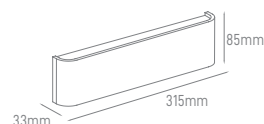

DUNA WHITE | BLACK

POWER	COLOR TEMPERATURE	TOTAL LUMINOUS FLUX (±5%)	BEAM ANGLE	IP	VOLTAGE	SIZE	MOUNTING TYPE	BODY MATERIAL	COLOR	SKU
9W	3000K	855lm	185°	IP20	200-240V	315x85x33mm	Wall Surface	Aluminium	White Black	ILAR-01742 ILAR-01743