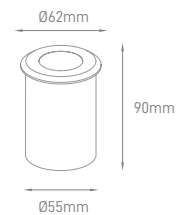

VINI

POWER	COLOR TEMPERATURE	TOTAL LUMINOUS FLUX (±5%)	BEAM ANGLE	IP	VOLTAGE	SIZE	CUT-OUT	MOUNTING TYPE	BODY MATERIAL	COLOR	SKU
3W	3000K	195lm	120°	IP67	12V	Ø62x90mm	Ø55mm	Inground	Inox 316	Inox 316	ILAR-01198