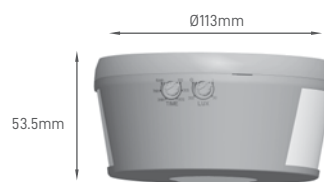

ST07B

IP	BEAM ANGLE	DETECION DISTANCE	DELAY TIME	INSTALLATION HEIGHT	DIMMING	INSTALLATION	TYPE	SIZE	SKU
IP20	360°	30m Máx.	10s - 15min	2.2m-4m	No	Ceiling	Infrared	Ø103x53.5mm	ILAR-02125