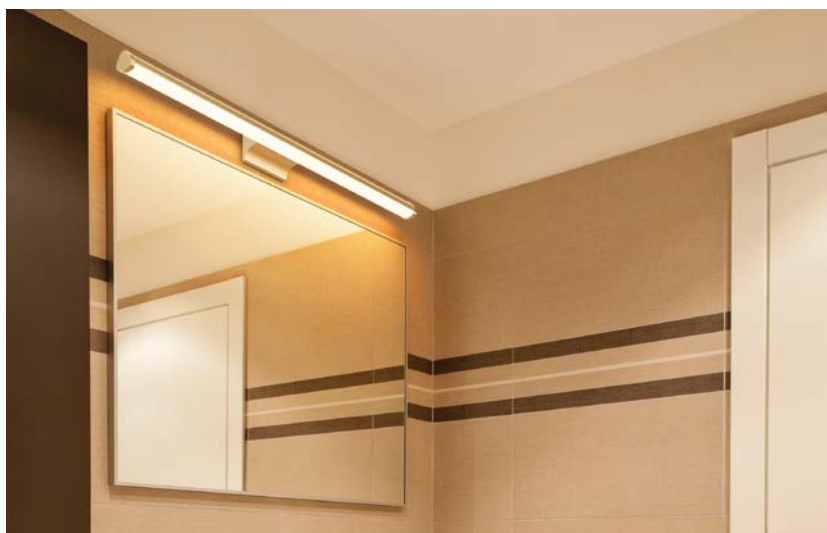

HAIA

POWER	COLOR TEMPERATURE	TOTAL LUMINOUS FLUX (±5%)	BEAM ANGLE	IP	VOLTAGE	SIZE	MOUNTING TYPE	BODY MATERIAL	COLOR	SKU
10W	3CCT 3000K-4000K-5700K	1340lm	110°	IP54	100-240V	600x61x81mm	Wall Surface	PC+Aluminum	White	ILAR-02036
									Silver	ILAR-02037
									Gold	ILAR-02038
15W		1950lm				900x61x81mm			White	ILAR-02039
									Silver	ILAR-02040