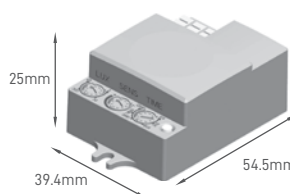

ST701E

IP	BEAM ANGLE	POWER	DETECION DISTANCE	DELAY TIME	INSTALLATION HEIGHT	DIMMING	INSTALLATION	TYPE	SIZE	SKU
IP20	180°/360°	1200W	5-15m Wall/ 1-8m Ceiling	10s - 12min	Wall 1.5-3.5m/Ceiling 2-8m	No	Wall/ Ceiling	Microwaves	39.4x54.5x25mm	ILAR-00124