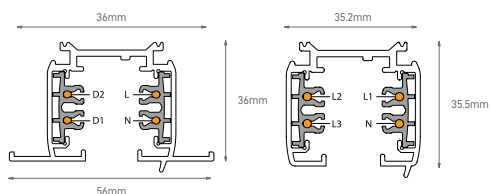

1M	2M
ILAR-00590	ILAR-00591

RECESSED TRACK LIGHT
WHITE / BRANCO