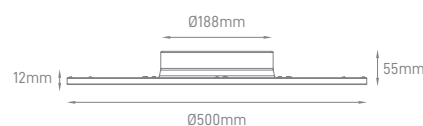

THANE SURFACE | SUSPENDED

POWER	COLOR TEMPERATURE	TOTAL LUMINOUS FLUX (±5%)	BEAM ANGLE	IP	VOLTAGE	SIZE	MOUNTING TYPE	BODY MATERIAL	COLOR	SKU
35W	4000K	2900lm	120°	IP40	200-240V	Ø500x55x12xØ188mm	Recessed/Suspended	Aluminium	White RAL9016	ILAR-00711

SUSPENSION KIT: ILAR-00713