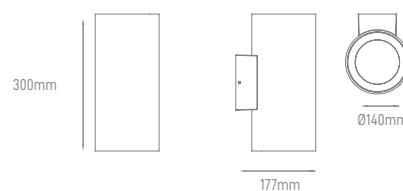

CLIF DOUBLE

POWER	COLOR TEMPERATURE	TOTAL LUMINOUS FLUX (±5%)	BEAM ANGLE	IP	VOLTAGE	SIZE	MOUNTING TYPE	BODY MATERIAL	COLOR	SKU
2x 20W	3000K	2050lm	2x 16°	IP65	AC220-240V	Ø140x177x300mm	Surface	Die-casting aluminium, Extruded aluminum profiles, Clear tempered glass	Grey	ILAR-00817