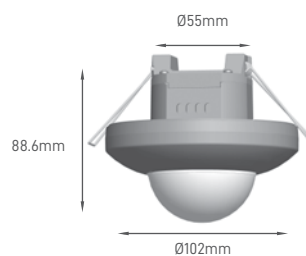

ST05DA3 DALI

IP	BEAM ANGLE	DETECION DISTANCE	DELAY TIME	INSTALLATION HEIGHT	INSTALLATION	TYPE	SIZE	CUT-OUT	SKU
IP54	360°	20m Máx.	10s - 60min	2.2-6m	False Ceiling	Infrared	Ø102x88.6mm	Ø55mm	ILAR-02287