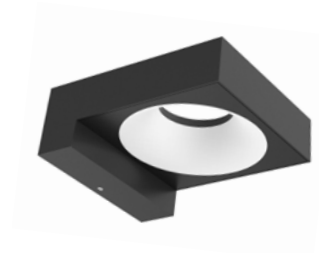

STUDE

POWER	COLOR TEMPERATURE	TOTAL LUMINOUS FLUX (±5%)	BEAM ANGLE	IP	VOLTAGE	SIZE	MOUNTING TYPE	BODY MATERIAL	COLOR	SKU
8W	3000K	600-670lm	180°	IP65	AC100-240V	139x115x52mm	Surface Mounted	Die-cast Aluminum	Black Grey RAL 7016	ILAR-01028 ILAR-01109