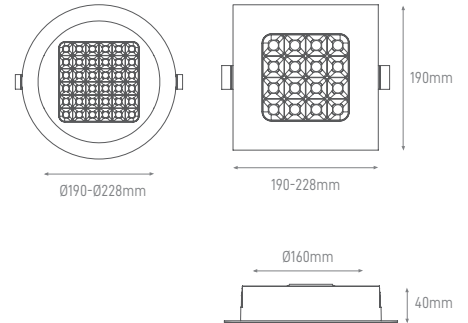

JAZ ROUND | SQUARE

POWER	COLOR TEMPERATURE	TOTAL LUMINOUS FLUX (±5%)	BEAM ANGLE	IP	VOLTAGE	SIZE		CUT-OUT	MOUNTING TYPE	BODY MATERIAL	COLOR	SKU
						Ø190x37mm	Ø160mm					
18W	4000K	2350lm	90°	IP54	100-277V	190x190x40mm	Ø160mm	Recessed	Aluminum+PC	White RAL9016		ILAR-00690
						Ø228x37mm	Ø200mm					ILAR-00693
25W		3650lm				228x228x40mm	Ø200mm					ILAR-00687