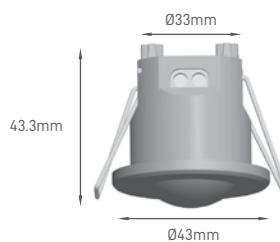

ST331

IP	BEAM ANGLE	INSTALLATION HEIGHT	DIMMING	INSTALLATION	SIZE	CUT-OUT	SKU
IP20	360°	1.8-4m	1%-100%	False Ceiling	Ø43x43.3x34mm	Ø33mm	ILAR-01865