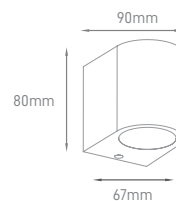

PARKE ONE

POWER	TYPE OF BULB	IP	VOLTAGE	SIZE	MOUNTING TYPE
MAX 35W	1x GU10	IP44	220-240V	90x80x67mm	Surface

BODY MATERIAL	COLOR	SKU
Die-casting aluminium	Grey White	ILAR-00965 ILAR-00966

*Lamps not included.