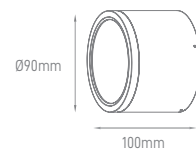

LEV

POWER	COLOR TEMPERATURE	TOTAL LUMINOUS FLUX (±5%)	BEAM ANGLE	IP	VOLTAGE	SIZE	MOUNTING TYPE	BODY MATERIAL	COLOR	SKU
15W	2700K	1300lm	60°	IP54	200-240V	Ø90x100mm	Surface Mounted	Aluminium	White RAL9016	ILAR-00695
	4000K	Black RAL9005							ILAR-00698	
		White RAL9016							ILAR-00696	
		Black RAL9005							ILAR-00699