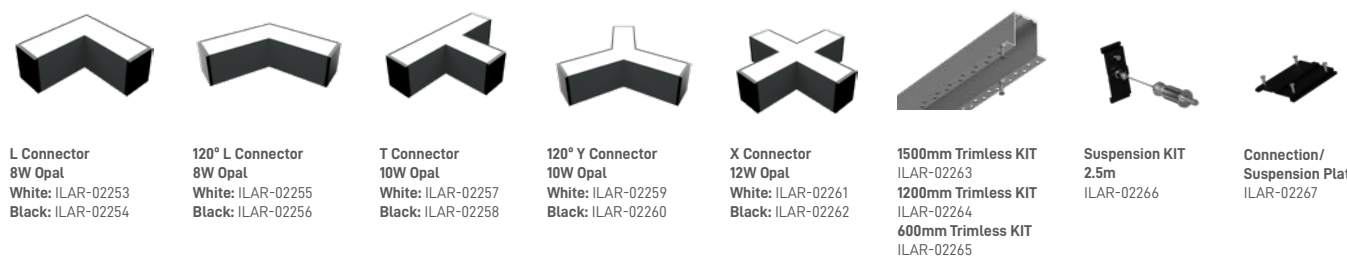

### RECOMMENDED ACCESSORIES

Suspension KIT  
ILAR-00771

Connector  
ILAR-00772

Dimmable Driver 1-10V  
ILAR-01015

LYNX EVO

POWER	COLOR TEMPERATURE	TOTAL LUMINOUS FLUX (±5%)	CRI	VOLTAGE	SIZE	MOUNTING TYPE	BODY MATERIAL	COLOR	SKU
18W	3CCT 3000K-4000K-5700K	2250lm	>80	220-240V	600x55x75mm	Surface Mounted/Suspended	Aluminium	White RAL9016	ILAR-02251
								Black RAL 9005	ILAR-02252
36W	White RAL9016	ILAR-02249							
	Black RAL 9005	ILAR-02250							
45W	White RAL9016	ILAR-02247							
	Black RAL 9005	ILAR-02248							