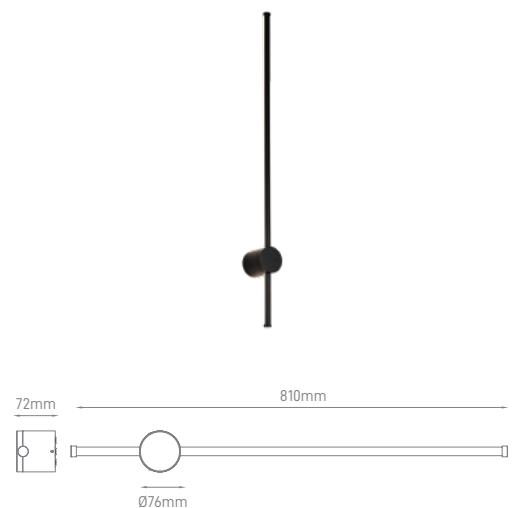

LINCE

POWER	COLOR TEMPERATURE	TOTAL LUMINOUS FLUX (±5%)	BEAM ANGLE	IP	VOLTAGE	SIZE	MOUNTING TYPE	BODY MATERIAL	COLOR	SKU
14W	3000K	1290lm	120°	IP65	220-240V	810xØ76x72mm	Surface	Aluminum	Black	ILAR-02079