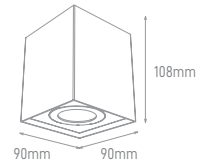

VIGG

POWER	COLOR TEMPERATURE	TOTAL LUMINOUS FLUX (±5%)	BEAM ANGLE	IP	VOLTAGE	SIZE	MOUNTING TYPE	BODY MATERIAL	COLOR	SKU
10W	2700K	1090lm	60°	IP54	200-240V	90x90x108mm	Surface Mounted	Aluminium	White RAL9016	ILAR-00998
	4000K								Black RAL9005	ILAR-00999
									White RAL9016	ILAR-00996
									Black RAL9005	ILAR-00997