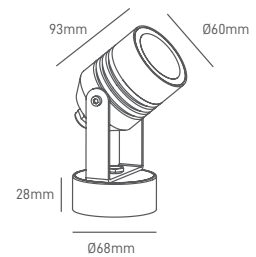

SIG

POWER	TYPE OF BULB	IP	VOLTAGE	SIZE	MOUNTING TYPE	BODY MATERIAL	COLOR	SKU
MAX 35W	1x GU10	IP54	AC100-240V	Ø60x28x93xØ68mm	Bracket	Die-casting aluminium, Clear tempered glass	Grey	ILAR-01165

*Lamps not included.