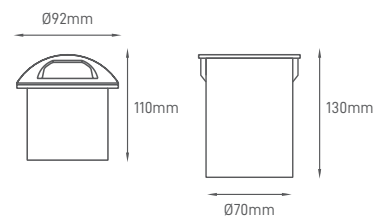

KARI

POWER	TYPE OF BULB	IP	VOLTAGE	SIZE	CUT-OUT	MOUNTING TYPE	BODY MATERIAL	COLOR	SKU
MAX 35W	1x GU10	IP67	AC100-240V	Ø92x110mm	130xØ70mm	Inground	Clear tempered glass, Solid aluminium profiles	Grey	ILAR-01167

*Lamps not included.