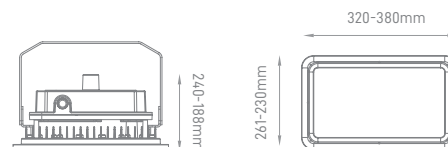

ATEX FLOODTOP

POWER	COLOR TEMPERATURE	TOTAL LUMINOUS FLUX (±5%)	BEAM ANGLE	IP	VOLTAGE	SIZE	BODY MATERIAL	COLOR	SKU
80W	5000K	11200lm	90°	IP66	200-277VAC	320x261x240mm	Die-Cast Aluminum ADC12	Grey	ILAR-02368
150W		21000lm				380x230x188mm			ILAR-02014
200W		28000lm							ILAR-02208

Accessories:
ILAR-02017 - Grill for Floodtop 150W-200W (IK10)