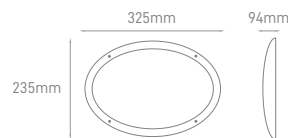

MARS

POWER	COLOR TEMPERATURE	TOTAL LUMINOUS			VOLTAGE	SIZE	MOUNTING TYPE	BODY		
		FLUX (±5%)	IK	IP				MATERIAL	COLOR	SKU
15W	3CTT 3000K-4000K-5700K	1700lm	IK10	IP66	220-240V	325x235x94mm	Surface	ABS&PC	White	ILAR-01918