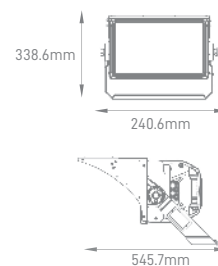

ARENA

POWER	COLOR TEMPERATURE	TOTAL LUMINOUS FLUX (±5%)	IP	VOLTAGE	SIZE	MOUNTING TYPE	BODY MATERIAL	COLOR	SKU
300W-2400W CONFIGURABLE	2200K/3000K/4000K/ 5000K/5700K/RGB	45000lm-360000lm	IP66	100-240V	Multiple	Bracket/Pole Mounting	Die Cast Aluminium	Grey	On-request