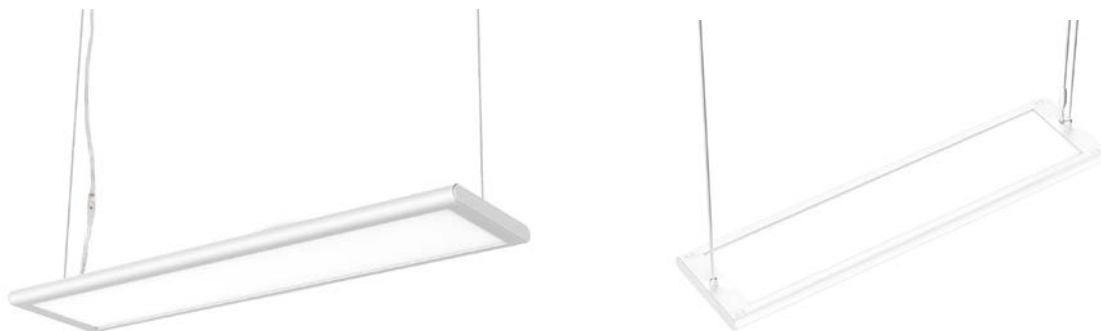

WYN

POWER	COLOR TEMPERATURE	TOTAL LUMINOUS FLUX (±5%)	BEAM ANGLE	IP	VOLTAGE	SIZE	MOUNTING TYPE	BODY MATERIAL	COLOR	SKU
30W	4000K	2400lm	270°	IP40	200-240V	900x150x19mm	Suspended	Aluminium	White RAL9016	ILAR-00654