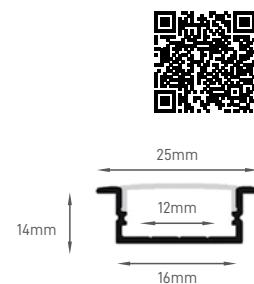

DIMENSIONS	LENGHT	BODY MATERIAL	SKU
(L) 25 x (A) 14 x (F) 16 x (I) 12mm	2m	Aluminium	ILAR-01035