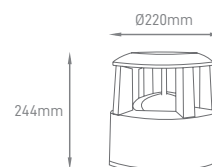

LOTUS SOLAR 433

POWER	COLOR TEMPERATURE	TOTAL LUMINOUS FLUX (±5%)	BEAM ANGLE	IP	CHARGING TIME	SENSOR	SIZE	MOUNTING TYPE	BODY MATERIAL	COLOR	SKU
1.8W	4000K	235-255lm	360° / 6m	IP65	6H	Crepuscular / Twilight	Ø220x244mm	Surface	6063 Aluminium	Grey	ILAR-00433