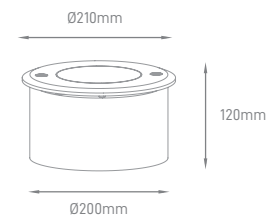

ABBA

POWER	COLOR TEMPERATURE	TOTAL LUMINOUS FLUX (±5%)	BEAM ANGLE	IP	VOLTAGE	SIZE	CUT-OUT	MOUNTING TYPE	BODY MATERIAL	COLOR	SKU
24W	3000K	2060lm	120°	IP67	220-240V	Ø210x120mm	Ø200mm	Inground	Inox 316	Inox 316	ILAR-01197