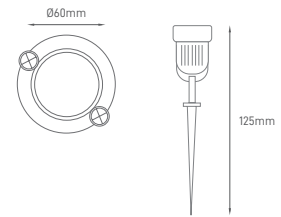

AGAVE SMD

POWER	COLOR TEMPERATURE	TOTAL LUMINOUS FLUX (±5%)	BEAM ANGLE	IP	VOLTAGE	SIZE	MOUNTING TYPE	BODY MATERIAL	COLOR	SKU
3W	4000K	240lm	120°	IP66	220-240V	Ø60x125mm	Bracket/Spike	Aluminium	Black	ILAR-00359