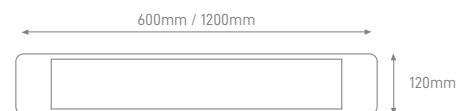

SLIM PRO SMD

POWER	COLOR TEMPERATURE	TOTAL LUMINOUS		BEAM ANGLE	IP	VOLTAGE	SIZE	MOUNTING TYPE	BODY MATERIAL	COLOR	SKU
		FLUX (±5%)									
25W	4000K	2500lm	120°	IP20	220-240V	613x120x31mm	Surface	Aluminium alloy	White	ILAR-01203	
	6500K									ILAR-01204	
48W	4000K	4800lm				1213x120x31mm				ILAR-01205	
	6500K									ILAR-01206