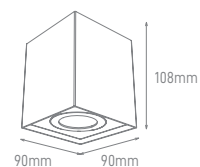

VIGG

POWER	COLOR TEMPERATURE	TOTAL LUMINOUS FLUX (±5%)	BEAM ANGLE	IP	VOLTAGE	SIZE	MOUNTING TYPE	BODY MATERIAL	COLOR	SKU
10W	2700K	1090lm	60°	IP54	200-240V	90x90x108mm	Surface Mounted	Aluminium	White RAL9016	ILAR-00998
	4000K								Black RAL9005	ILAR-00999
									White RAL9016	ILAR-00996
									Black RAL9005	ILAR-00997