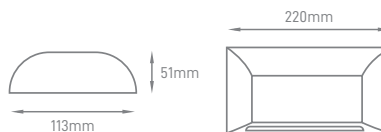

AVENCA

POWER	COLOR TEMPERATURE	TOTAL LUMINOUS FLUX (±5%)	BEAM ANGLE	IP	VOLTAGE	SIZE	MOUNTING TYPE	BODY MATERIAL	COLOR	SKU
6W	4000K	480lm	104°	IP65	AC220-240V	220x51x113mm	Surface	ABS + PC	White	ILAR-00351
	3CCT 3000K-4000K-6500K								Black	ILAR-01654
									White	ILAR-01662
									Black	ILAR-02065