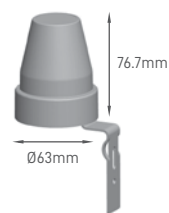

ST302

IP	BEAM ANGLE	RATED LOAD	INSTALLATION HEIGHT	DIMMING	INSTALLATION	TYPE	SIZE	SKU
IP44	360°	10A	1.5-5m	No	Wall	Twilight	Ø63x76.7mm	ILAR-00520