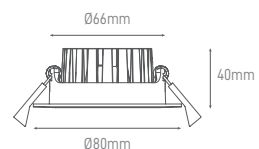

LUSO

POWER	COLOR TEMPERATURE	TOTAL LUMINOUS FLUX (±5%)	BEAM ANGLE	IP	VOLTAGE	SIZE	CUT-OUT	MOUNTING TYPE	BODY MATERIAL	COLOR	SKU
8W	2700K	815lm	60°	IP65	200-240V	Ø80x40mm	Ø68-72mm	Recessed	Aluminium	White RAL9016	ILAR-01108