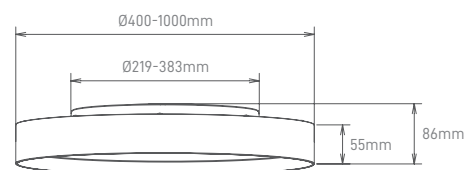

OFFICE PRO

POWER	COLOR TEMPERATURE	TOTAL LUMINOUS FLUX (±5%)	BEAM ANGLE	IP	VOLTAGE	SIZE	MOUNTING TYPE	BODY MATERIAL	COLOR	SKU
40W	3CCT 3000K-4000K-5700K	3500-4300lm	120°	IP40	200-240V	Ø400x86x55x219mm	Surface/Suspended	Aluminium	Black RAL9005	ILAR-01579
60W		5700-6660lm				Ø600x86x55x383mm				ILAR-01580
75W		6700-8000lm				Ø800x86x55x383mm				ILAR-01581
100W		8800-10700lm				Ø1000x86x55x383mm				ILAR-01582

Others colors available on request.

SUSPENSION KIT: ILAR-02048