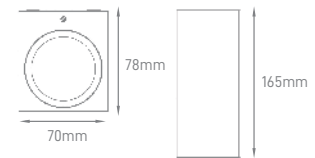

PINE

POWER MAX 2x 35W	TYPE OF BULB 2x GU10	IP IP65	VOLTAGE AC100-240V	SIZE 78x70x165mm	MOUNTING TYPE Surface	BODY MATERIAL Die-casting aluminium, Clear tempered glass	COLOR Grey	SKU ILAR-00810

*Lamps not included.