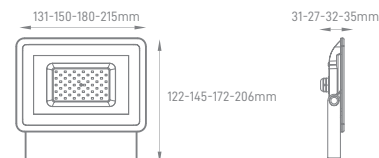

THE SLIM BLACK

POWER	COLOR TEMPERATURE	TOTAL LUMINOUS	BEAM ANGLE	IP	VOLTAGE	SIZE	MOUNTING TYPE	BODY MATERIAL	COLOR	SKU
		FLUX (±5%)								
10W	3000K	800lm	120°	IP65	220-240V	115x112x27mm	Surface	Die Cast Aluminium	Black	ILAR-00094
	4000K	850lm								ILAR-01947
	6000K	900lm								ILAR-00126
20W	3000K	1700lm				ILAR-00392				
	4000K	1750lm				ILAR-01948				
	6000K	1800lm				ILAR-00127				
30W	3000K	2600lm				ILAR-00393				
	4000K	2650lm				ILAR-01949				
	6000K	2700lm				ILAR-00128				
50W	3000K	4000lm				ILAR-00394				
	4000K	4250lm				ILAR-01950				
	6000K	4500lm				ILAR-00129				
100W	3000K	8500lm	ILAR-00179							
	4000K	8700lm	ILAR-01951							
	6000K	9000lm	ILAR-00254