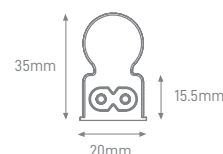

T5 PRO

POWER	COLOR TEMPERATURE	TOTAL LUMINOUS FLUX (±5%)	BEAM ANGLE	IP	VOLTAGE	SIZE	MOUNTING TYPE	BODY MATERIAL	COLOR	SKU
4W	3000K	440lm	300°	IP20	AC100 - 240V	300x35mm	Surface	PVC	White RAL9016	ILAR-00182
	4000K									ILAR-00786
8W	3000K	880lm	300°	IP20	AC100 - 240V	600x35mm	Surface	PVC	White RAL9016	ILAR-00788
	4000K									ILAR-00789
18W	3000K	1980lm	300°	IP20	AC100 - 240V	1183x35mm	Surface	PVC	White RAL9016	ILAR-00791
18W	4000K	2420lm								ILAR-00792
18W	4000K	2420lm	300°	IP20	AC100 - 240V	1433x35mm	Surface	PVC	White RAL9016	ILAR-00889