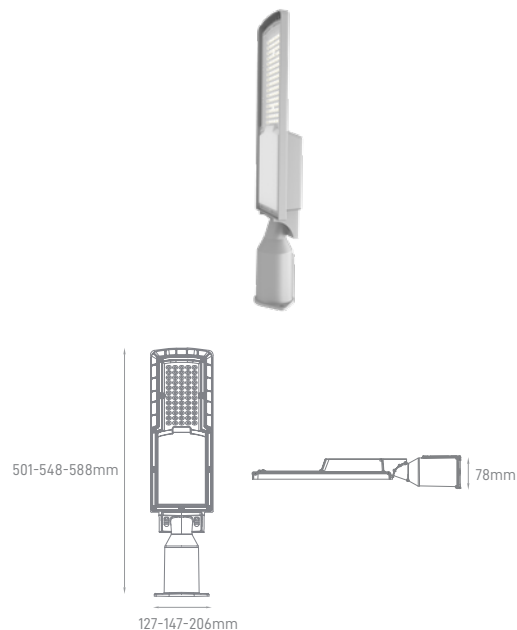

ZINI

POWER	COLOR TEMPERATURE	TOTAL LUMINOUS FLUX (±5%)	IP	VOLTAGE	SIZE	MOUNTING TYPE	BODY MATERIAL	COLOR	SKU
30W	4000K	4800lm	IP66	100-240V	501x127x78mm	Side Entry / Post Top	Die Cast Aluminium	Grey	ILAR-02120
50W		8000lm			548x147x78mm				ILAR-02324
100W		16000lm			588x206x78mm				ILAR-02325
20W-200W CONFIGURABLE	3000K/4000K/5000K	3200-32000lm			5 Dimensions				On-request