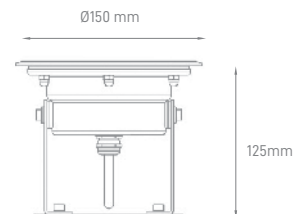

UNDERWATER UW03

POWER	COLOR TEMPERATURE	TOTAL LUMINOUS	BEAM	IP	VOLTAGE	SIZE	MOUNTING	BODY MATERIAL	COLOR	SKU	
		FLUX (±5%)	ANGLE								TYPE
9W	RGB+CCT	600lm	15°	IP68	12-24V	Ø150x125mm	Bracket	Stainless Steel	Stainless Steel	ILAR-01724