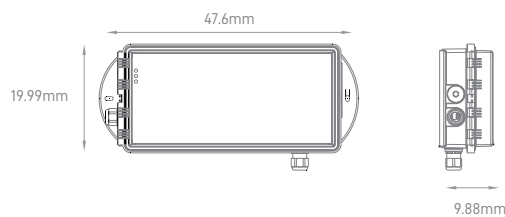

ATEX EMERGENCY