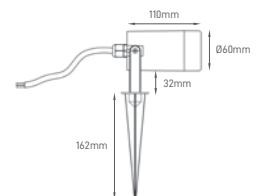

AGAVE GU10

POWER	TYPE OF BULB	IP	VOLTAGE	SIZE	MOUNTING TYPE	BODY MATERIAL	COLOR	SKU
MAX 7W	1x GU10	IP66	AC220-240V	Ø60x110x32x162mm	Bracket/Spike	Plastic	Black	ILAR-00339

*Lamps not included.