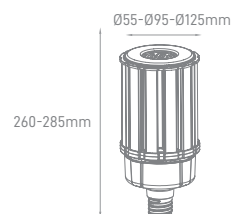

KORN RETROFIT LAMP

POWER	COLOR TEMPERATURE	TOTAL LUMINOUS FLUX (±5%)	IP	VOLTAGE	BASE	SIZE	MOUNTING TYPE	BODY MATERIAL	COLOR	SKU	
20W	5000K	2600lm	IP64	100-240V	E27	Ø55x260mm	Screw	Aluminium	White	ILAR-00843	
30W		3900lm				ILAR-00794					
40W		5200lm				ILAR-00751					
54W	5000K	7020lm	IP64	100-240V	E40	Ø95x260mm	Screw	Aluminium	White	ILAR-00546	
80W		10400lm				ILAR-00932					
100W		13000lm				ILAR-00934					
										Ø125x285mm	ILAR-00608