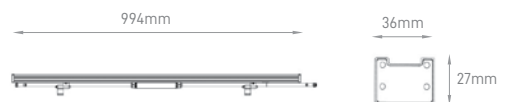

LINEAR WALL WASHER RL5-24

POWER	COLOR TEMPERATURE	TOTAL LUMINOUS FLUX (±5%)	IP	VOLTAGE	SIZE	MOUNTING TYPE	BODY MATERIAL	COLOR	SKU
24W	RGB+CCT	1600lm	IP66	24-48V	994x36x27mm	Bracket/Wall	Die Cast Aluminium	Black	ILAR-02139

Accessories:

ILAR-02350 - Connection Cable 1m

ILAR-02351 - Connection Cable "T" 1m