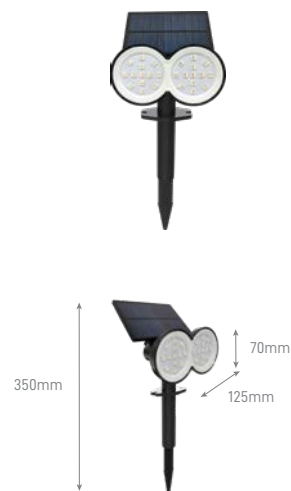

SABI SOLAR

POWER	COLOR TEMPERATURE	TOTAL LUMINOUS FLUX (±5%)	BEAM ANGLE	IP	SIZE	MOUNTING TYPE	BODY MATERIAL	COLOR	SKU
1.5W	RGB+CW+WW	120lm	120°x2	IP65	125x70x350mm	Surface	Plastic / PVC	Black	ILAR-01931