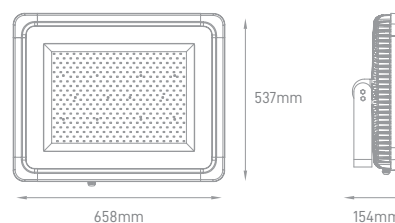

STANDARD IP65

POWER	COLOR TEMPERATURE	TOTAL LUMINOUS FLUX (±5%)	BEAM ANGLE	IP	VOLTAGE	SIZE	MOUNTING TYPE	BODY MATERIAL	COLOR	SKU
150W	6000K	14200lm	120°	IP65	100-240V	423x352x60mm	Surface	Die Cast Aluminium	Black	ILAR-00255
200W		19000lm								ILAR-00256