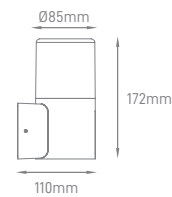

ARC

POWER MAX 25W	TYPE OF BULB 1x E27	IP IP65	VOLTAGE 220-240V	SIZE Ø85x172x110mm	BODY MATERIAL Aluminium/PVC	COLOR Grey	SKU ILAR-00876

*Lamps not included.