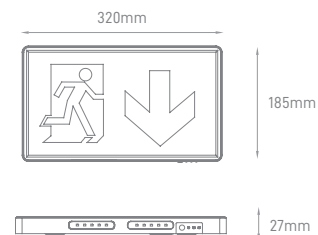

DUOLUX PERMANENT / NO PERMANENT

POWER	TOTAL LUMINOUS FLUX (±5%)	BATTERIES	EMERGENCY TIME	IP	VOLTAGE	SIZE	MOUNTING TYPE	BODY MATERIAL	COLOR	SKU
3W	40-70lm	3.7V 1500mAh Li-ion battery	3 Hours	IP20	200-240V	320x185x27mm	Surface	Polycarbonate Case	White	ILEM-00066