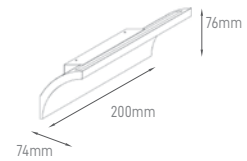

TIDE

POWER	COLOR TEMPERATURE	TOTAL LUMINOUS FLUX (±5%)	IP	VOLTAGE	SIZE	MOUNTING TYPE	BODY MATERIAL	COLOR	SKU
8W	3000K	440lm	IP20	220-240V	200x74x76mm	Wall Surface	Aluminium	Matt White Matt Black	ILAR-02233 ILAR-02234