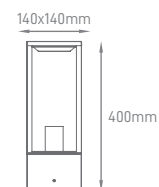

GATE

POWER MAX 60W	TYPE OF BULB 1x E27	IP IP65	VOLTAGE 220-240V	SIZE 140x140x400mm	BODY MATERIAL Aluminium/Glass	COLOR Grey	SKU ILAR-00951

*Lamps not included.