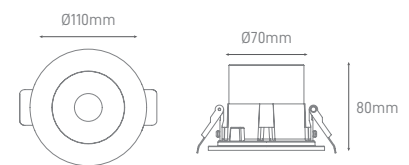

**GLAZ**

POWER	COLOR TEMPERATURE	TOTAL LUMINOUS FLUX (±5%)	BEAM ANGLE	IP	VOLTAGE	SIZE	CUT-OUT	MOUNTING TYPE	BODY MATERIAL	COLOR	SKU
4.6W	3000K	446lm	25°	IP67	220-240V	Ø110x80mm	Ø70mm	Recessed	Die-casting aluminium	Black White	ILAR-02239 ILAR-02240