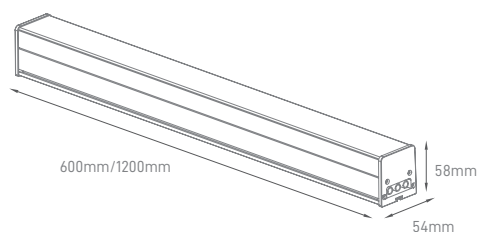

LINEAR MODULAR LIGHT

POWER	COLOR TEMPERATURE	TOTAL LUMINOUS FLUX (±5%)	BEAM ANGLE	IP	VOLTAGE	SIZE	MOUNTING TYPE	BODY MATERIAL	COLOR	SKU
20W	3CCT	2400lm	120°	IP20	170-265V	600x54x58mm	Surface/Suspended	Aluminium+PC	Black	ILAR-02111
40W	3000K-4000K-6000K	4800lm				1200x54x58mm				ILAR-02112

EXAMPLES