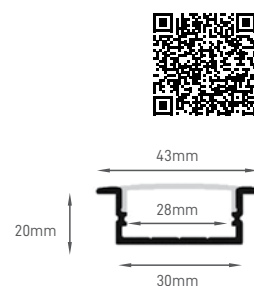

DIMENSIONS	LENGHT	BODY MATERIAL	SKU
(L) 43 x (A) 20 x (F) 30 x (I) 28mm	2m	Aluminium	ILAR-01199