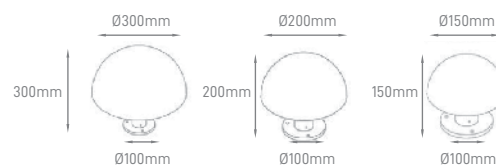

LUPO

POWER	COLOR TEMPERATURE	TOTAL LUMINOUS FLUX (±5%)	BEAM ANGLE	IP	VOLTAGE	SIZE	MOUNTING TYPE	BODY MATERIAL	COLOR	SKU
8.5W	3000K	680lm	-	IP65	220-240V	150x150mm	Surface	Aluminium	Matt Black	ILAR-02231
11W		880lm				200x200mm				ILAR-02230
15W		1325lm				300x300mm				ILAR-02229