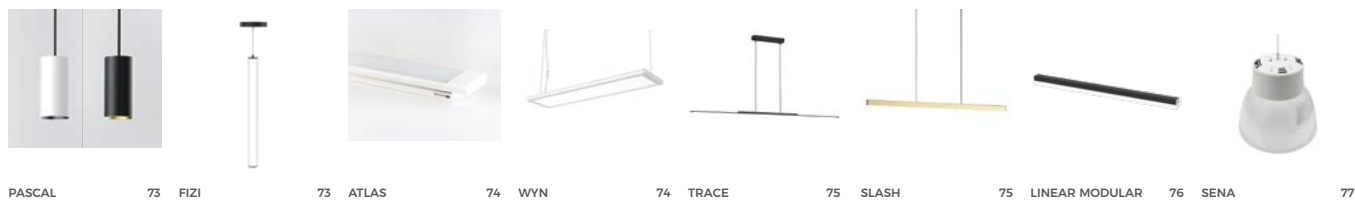

INTERIOR ENCASTRAR | RECESSED

INTERIOR SUSPENSO | SUSPENDED

INTERIOR SUPERFÍCIE | SURFACE