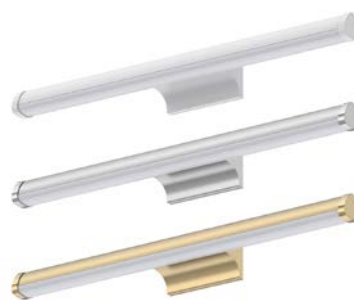

HAIA

POWER	COLOR TEMPERATURE	TOTAL LUMINOUS FLUX (±5%)	BEAM ANGLE	IP	VOLTAGE	SIZE	MOUNTING TYPE	BODY MATERIAL	COLOR	SKU
10W	3CCT 3000K-4000K-5700K	1340lm	110°	IP54	100-240V	600x61x81mm	Wall Surface	PC+Aluminum	White	ILAR-02036
									Silver	ILAR-02037
									Gold	ILAR-02038
15W		1950lm				900x61x81mm			White	ILAR-02039
									Silver	ILAR-02040