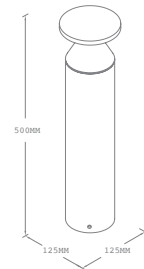

ARCHI

POWER	COLOR TEMPERATURE	TOTAL LUMINOUS FLUX (±5%)	BEAM ANGLE	IP	VOLTAGE	SIZE	MOUNTING TYPE	BODY MATERIAL	COLOR	SKU
12W	3000K	600lm	120°	IP65	220-240V	Ø130xH500mm	Surface	Aluminium	Black	ILAR-02082