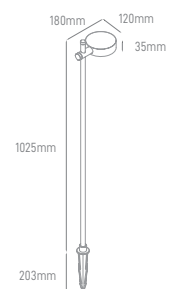

PULSE

POWER	COLOR TEMPERATURE	TOTAL LUMINOUS FLUX (±5%)	BEAM ANGLE	IP	VOLTAGE	SIZE	MOUNTING TYPE	BODY MATERIAL	COLOR	SKU
7W	3000K	675lm	70°	IP65	220-240V	Ø120xH35x800mm	Surface	Aluminium	Black	ILAR-02078