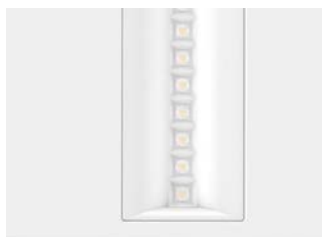

ACESSÓRIOS BACKLIT ACCESSORIES | ACCESORIOS

LED PANEL 60X60

	DESCRIPTION	SKU
	Kit de Superfície Surface / Superficie 60x60cm	ILAR-01910
	Kit de Encastrar com Molas Recessed / Empotrado 60x60cm	ILAR-00333
	Kit Molas Recessed Kit Kit Empotrar	ILAR-00859

LED PANEL 30X120

	DESCRIPTION	SKU
	Kit de Superfície Surface / Superficie 30x120cm	ILAR-02166
	Kit de Encastrar com Molas Recessed / Empotrado 30x120cm	ILAR-00508

LYSS 60X60

POWER	COLOR TEMPERATURE	TOTAL LUMINOUS FLUX (±5%)	LUMINOUS EFFICACY	BEAM ANGLE	IP	VOLTAGE	SIZE	CUT-OUT	SKU
35W	4000K	3850lm	110lm/w	90°	IP40	200-240V	595x595x28mm	580x580mm	ILAR-00651