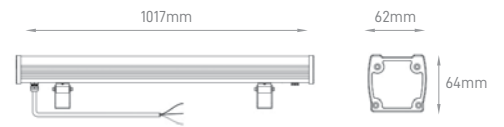

LINEAR WALL WASHER RL1-24/RL2-48

POWER	COLOR TEMPERATURE	TOTAL LUMINOUS FLUX (±5%)	IP	VOLTAGE	SIZE	MOUNTING TYPE	BODY MATERIAL	COLOR	SKU
24W	RGB+CCT	1800lm	IP66	100-240V	1017x62x64mm	Bracket/Wall	Die Cast Aluminium	Grey	ILAR-01729
48W		3200lm							ILAR-01728