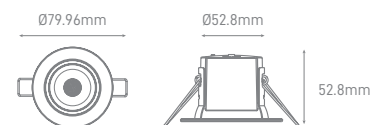

POWER	COLOR TEMPERATURE	TOTAL LUMINOUS FLUX (±5%)	BEAM ANGLE	IP	VOLTAGE	SIZE	CUT-OUT	DIM	BODY MATERIAL	COLOR	SKU
7W	3CCT 3000K-4000K-6000K	675lm	60°	IP65	220-240V	Ø79.96x52.8mm	Ø70mm	Triac	Aluminium	Black	ILAR-02387