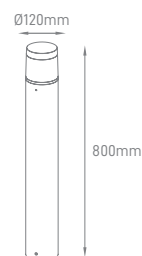

CALY

POWER	COLOR TEMPERATURE	TOTAL LUMINOUS FLUX (±5%)	BEAM ANGLE	IP	VOLTAGE	SIZE	MOUNTING TYPE	BODY MATERIAL	COLOR	SKU
12W	3000K	650lm	360°	IP65	220-240V	Ø120x800mm	Surface	Die-casting aluminium, Clear polycarbonate diffuser	Grey	ILAR-00829