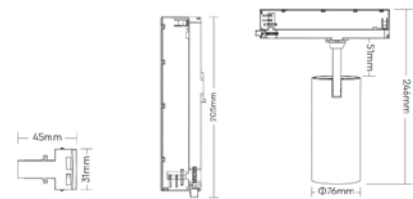

PRADO SMART CCT / RGB+CCT