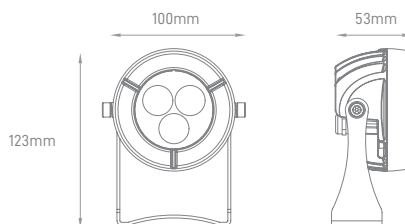

ARC MINI

POWER	COLOR TEMPERATURE	TOTAL LUMINOUS FLUX (±5%)	IP	VOLTAGE	SIZE	MOUNTING TYPE	BODY MATERIAL	COLOR	SKU
6W CONFIGURABLE	2200K/3000K/4000K/5000K/ RGB/RGBW	600lm max.	IP66	24V	100x123x53mm	Bracket/Wall/Spike	Die Cast Aluminium	Black	On-request