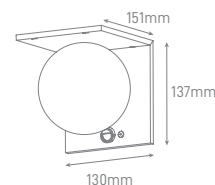

MARLO SOLAR

POWER	COLOR TEMPERATURE	TOTAL LUMINOUS FLUX (±5%)	BEAM ANGLE	IP	SOLAR PANEL	BATTERY	DISCHARGING TIMER	BODY MATERIAL	SIZE	COLOR	SKU
6W	4000K	1000lm	120° (5m max.)	IP65	Monocrystalline Silicon 4.86V 1.5W	Li-ion Battery 3.7V, 2000mAh, 7.4WH	24H	ABS+PC	151x137x130mm	Grey	ILAR-02292