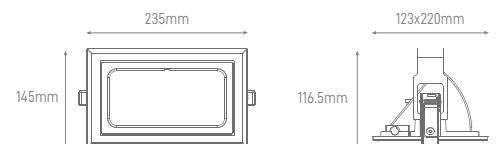

CHIADO

POWER	COLOR TEMPERATURE	TOTAL LUMINOUS FLUX (±5%)	BEAM ANGLE	IP	VOLTAGE	SIZE	CUT-OUT	MOUNTING TYPE	BODY MATERIAL	COLOR	SKU												
												35W	3000K	2720lm	110°	IP40	200-240V	235x145x116.5mm	220x123mm	Recessed	Aluminium	White	ILAR-00578
	4000K	3085lm									ILAR-00579