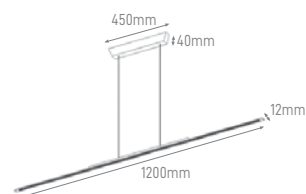

TRACE

POWER	COLOR TEMPERATURE	TOTAL LUMINOUS FLUX (±5%)	BEAM ANGLE	IP	VOLTAGE	SIZE	MOUNTING TYPE	BODY MATERIAL	COLOR	SKU
18W	3000K	920lm	90°	IP20	200-240V	1200x450x12mm	Suspended	Aluminium	Matt Black	ILAR-02232