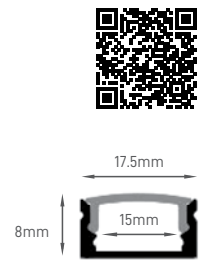

### PROFILE LED STRIP SURFACE

DIMENSIONS	LENGHT	BODY MATERIAL	SKU
(L) 17.5 x (A) 8 x (I) 15mm	2m	Aluminium	ILAR-00469