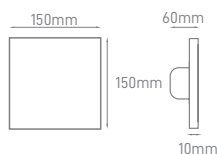

HANA

POWER	COLOR TEMPERATURE	TOTAL LUMINOUS FLUX (±5%)	BEAM ANGLE	IP	VOLTAGE	SIZE	MOUNTING TYPE	BODY MATERIAL	COLOR	SKU
8W	4000K	670lm	120°	IP65	220-240V	150x150x10x60mm	Surface	ABS + PC	Grey	ILAR-00797