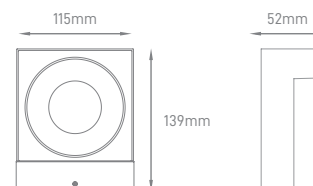

STUDE

POWER	COLOR TEMPERATURE	TOTAL LUMINOUS FLUX (±5%)	BEAM ANGLE	IP	VOLTAGE	SIZE	MOUNTING TYPE	BODY MATERIAL	COLOR	SKU
8W	3000K	600-670lm	180°	IP65	AC100-240V	139x115x52mm	Surface Mounted	Die-cast Aluminum	Black Grey RAL 7016	ILAR-01028 ILAR-01109