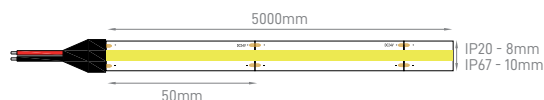

10W COB 320LED/M 24V

POWER	COLOR TEMPERATURE	TOTAL LUMINOUS FLUX (±5%)	IP	LED	VOLTAGE	LED/MT	WIDTH	LENGHT	CUTTING SEGMENT	SKU
10W	2700K	950lm/m	IP20	COB	24V	320 LED/m	8mm	5m	50mm	ILAR-01393
	4000K	1000lm/m								ILAR-01394
	6000K	1050lm/m								ILAR-01395
	2700K	902lm/m	IP67				ILAR-01396			
	4000K	950lm/m					ILAR-01397			
	6000K	998lm/m					ILAR-02509