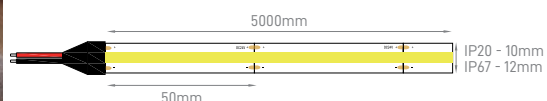

15W COB PRO 480LED/M 24V

POWER	COLOR TEMPERATURE	TOTAL LUMINOUS		IP	LED	VOLTAGE	LED/MT	WIDTH	LENGHT	CUTTING SEGMENT	SKU
		FLUX (±5%)									
15W	2700K	1380lm/m		IP20	COB	24V	480 LED/m	10mm	5m	50mm	ILAR-01401
	4000K	1455lm/m									ILAR-01402
	6000K	1530lm/m									ILAR-01403
	2700K	1311lm/m		ILAR-01404							
	4000K	1382lm/m		ILAR-01405							
	6000K	1453lm/m		ILAR-02508