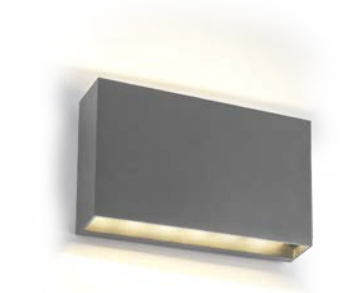

INDIGO

POWER	COLOR TEMPERATURE	TOTAL LUMINOUS FLUX (±5%)	BEAM ANGLE	IP	VOLTAGE	SIZE	MOUNTING TYPE	BODY MATERIAL	COLOR	SKU
	4000K	650lm	120°						Grey	ILAR-00798
12W	4000K	650lm	120°	IP65	220-240V	195x125x40mm	Surface	ABS + PC	Black	ILAR-02165
	3CCT 3000K/4000K/6500K	650lm							Black	ILAR-02165