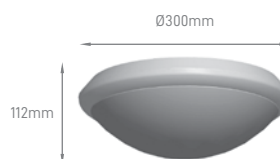

ST705A

IP	BEAM ANGLE	POWER	DETECION DISTANCE	DELAY TIME	AMBIENT LIGHTING	INSTALLATION HEIGHT	DIMMING	INSTALLATION	TYPE	SIZE	SKU
IP44	360°	60W (E27)	2-4m	10s - 12min	Yes	2-4m	No	Ceiling	Microwaves	Ø300x112mm	ILAR-00123