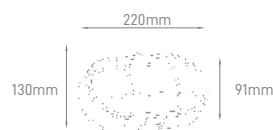

FENIX

POWER	TYPE OF BULB	IP	VOLTAGE	SIZE	MOUNTING TYPE	BODY MATERIAL	COLOR	SKU
MAX 35W	1x E27	IP44	220-240V	220x130x91mm	Surface	ABS + PC	White	ILAR-00352

*Lamps not included.