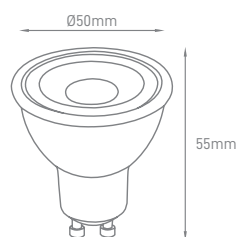

GU10 DIMMABLE 45°/60°

POWER	COLOR TEMPERATURE	LUMENS EFFICACY	BEAM ANGLE	VOLTAGE	SIZE	BODY MATERIAL	SKU
7W	2700K	630 lm	45°	220-240V	Ø50x55mm	Aluminium/PVC	ILAR-00930
	4000K		60°				ILAR-00931
	2700K						ILAR-02474
	4000K						ILAR-02475