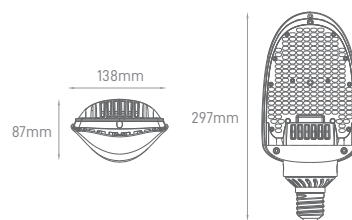

OUTDOOR RETROFIT

VERSUS RETROFIT LAMP

POWER	COLOR TEMPERATURE	TOTAL LUMINOUS FLUX (±5%)	BEAM ANGLE	IP	VOLTAGE	BASE	SIZE	MOUNTING TYPE	BODY MATERIAL	COLOR	SKU
54W	5000K	7000lm	90° - 150°	IP65	100-240V	E27	231x113x80mm	Screw	Magnesium Alloy AL+PC	Black	ILAR-00749
75W	4000K	9800lm				E40	297x138x87mm				ILAR-00549
95W		12400lm				ILAR-00547					
											ILAR-00548