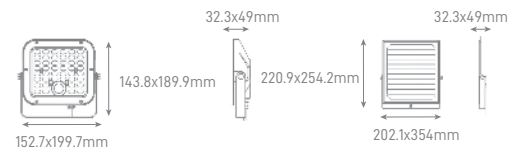

## FLOOD SOLAR PRO

POWER	COLOR TEMPERATURE	TOTAL LUMINOUS FLUX (±5%)	BEAM ANGLE	IP	DISCHARGING TIME	LAMP SIZE	SOLAR PANEL SIZE	BODY MATERIAL	COLOR	SKU
10W	4000K	1500lm	120°	IP65	4-6hrs strong sunshine to fully charge	152.7x143.8x32.3mm	202.1x220.9x24mm	ABS+PC, aluminum, Anti-UV & fireproof	Black	ILAR-01803
30W		4500lm				199.7x189.9x49mm	354x254.2x38.3mm			ILAR-01804