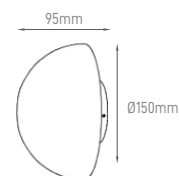

LUPO WALL

POWER	COLOR TEMPERATURE	TOTAL LUMINOUS FLUX (±5%)	BEAM ANGLE	IP	VOLTAGE	SIZE	MOUNTING TYPE	BODY MATERIAL	COLOR	SKU
15W	2700K	1092lm	360°	IP54	220-240V	150x95mm	Surface Mounted	Aluminium	Matt Black	ILAR-02228