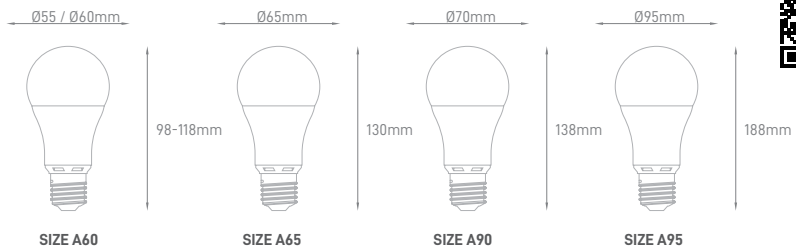

G45 E14

POWER	COLOR TEMPERATURE	LUMENS EFFICACY	BEAM ANGLE	VOLTAGE	BASE	SIZE	BODY MATERIAL	SKU
4W	3000K	320 lm	220°	220-240V	E14	Ø45x78mm	Aluminium/PVC	ILAR-00374
	4000K	330 lm						ILAR-00375
	6500K	340 lm						ILAR-00376
6W	3000K	520 lm						ILAR-00435
	4000K	530 lm						ILAR-00436
	6500K	540 lm						ILAR-00437

G45 E27

POWER	COLOR TEMPERATURE	LUMENS EFFICACY	BEAM ANGLE	VOLTAGE	BASE	SIZE	BODY MATERIAL	SKU
4W	3000K	360 lm	220°	220-240V	E27	Ø45x78mm	Aluminium/PVC	ILAR-00368
	4000K							ILAR-00369
	6500K							ILAR-00370
6W	3000K	520 lm						LAR-00371I
	4000K	530 lm						LAR-00372
	6500K	540 lm						ILAR-00373

A60 A65 A90 A95

POWER	COLOR TEMPERATURE	LUMENS EFFICACY	BEAM ANGLE	VOLTAGE	SIZE	BASE	BODY MATERIAL	SKU
A60 7W	3000K	610 lm	230°	220-240V	55x98mm	E27	Aluminium/PVC	ILAR-00401
	4000K	620 lm						ILAR-00402
	6500K	630 lm						ILAR-00403
A60 10W	3000K	850 lm			60x106mm	E27	Aluminium/PVC	ILAR-00404
	4000K		ILAR-00405					
	6500K		ILAR-00406					
A60 12W	3000K	1050 lm			60x118mm	E27	Aluminium/PVC	ILAR-00407
	4000K	1100 lm	ILAR-00408					
	6500K	1150 lm	ILAR-00409					
A65 15W	3000K	1200 lm			Ø65x130mm	E27	Aluminium/PVC	ILAR-00410
	4000K	1300 lm	ILAR-00411					
	6500K	1400 lm	ILAR-00412					
A90 20W	3000K	1850 lm			Ø70x138mm	E27	Aluminium/PVC	ILAR-00477
	4000K	1900 lm	ILAR-00478					
	6500K	2025 lm	ILAR-00479					
A95 25W	3000K	2025 lm			Ø95x188mm	E27	Aluminium/PVC	ILAR-00480
	4000K	2050 lm	ILAR-00481					
	6500K	2070 lm	ILAR-00482