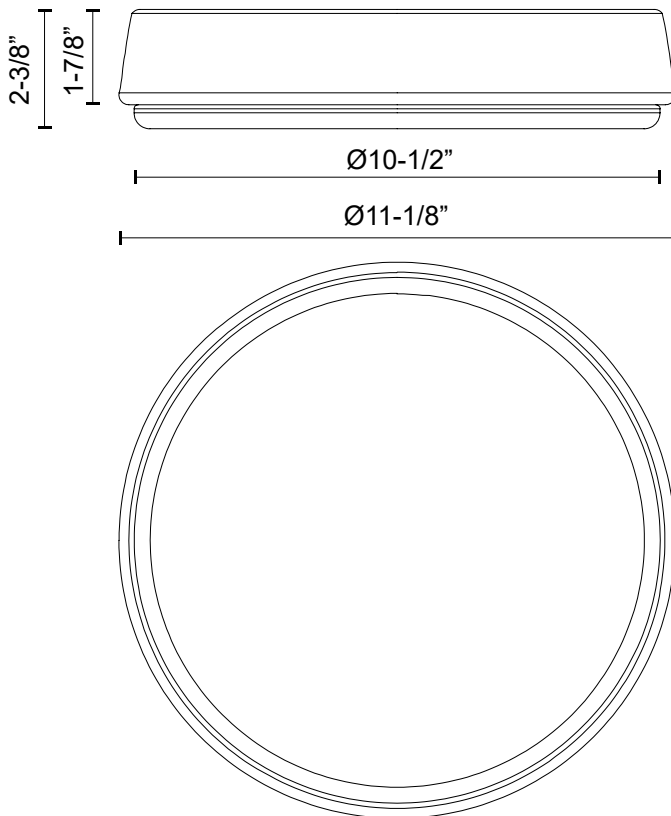

alora mood

P. 1.855.855.8926

CANADA: 19054 28TH Avenue Surrey - BC V3Z 6M3

USA: 3035 E. Lone Mountain Rd - Las Vegas, NV, 89081

LAVAL FM503611

FIXTURE DIMENSIONS	D11-1/8" x H2-3/8"
LIGHT SOURCE	AC LED
WATTAGE	26W
TOTAL LUMENS	2040lm
DELIVERED LUMENS	AG-1306lm; BN-1277lm; MB-1307lm;
VOLTAGE	120V
COLOR TEMPERATURE	3000K
CRI (RA)	90CRI
DIMMABLE	Yes, ELV Dimmer (Not Included)
DIFFUSER DETAILS	Frosted Acrylic
MATERIAL	Acrylic; Aluminum;
INSTALL OPTIONS	All Orientation; Ceiling and Wall;
LOCATION	Dry
CEC TITLE 24 JA8	Yes, JA8-2022
PAINT FINISH	AG01; BN01; MB01;

[D - Diameter, L - Length, W - Width, H - Height, E - Extension]

AVAILABLE FINISHES:

FM503611AG
Aged Gold

FM503611BN
Brushed Nickel

FM503611MB
Matte Black

*For complete warranty terms, please visit: www.aloralighting.com/warranty