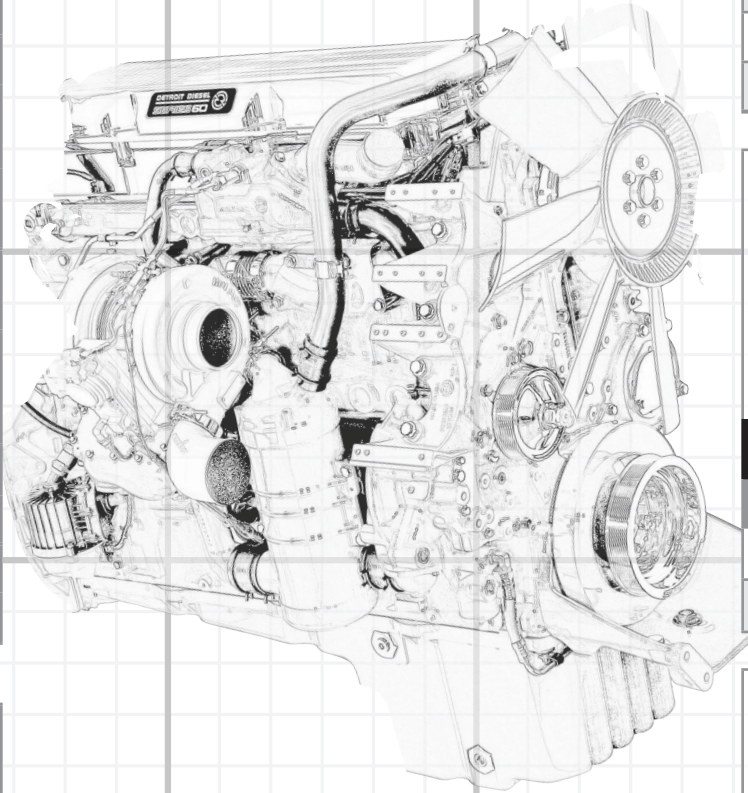

Alliant Power[®] Remanufactured Detroit[™] Diesel Parts

- ▶ 39 part numbers provide extensive coverage for popular Series 50[®] and Series 60[®] applications
- ▶ All products include the necessary hardware and gaskets needed for installation
- ▶ 13-month, unlimited mileage warranty

Turbochargers

AP part no.	OEM part no.
AP80050	23515635
AP80051	23528059, 23522190
AP80052	23528065, 23525462, 23538521, 23525188
AP80053	23534360, 23534355, 23533360
AP80054	23534361, 23534356, 23533361
AP80055	23539570, 23539571, 23539062, 23536422, 23539569
AP80056	23534775
AP80057	23534362, 23534357
AP80058	23534774, 23534911
AP80059	23536348, 23524100

Turbocharger Actuator

AP part no.	OEM part no.
AP80082	23536427, 4042309

Fuel Pumps

AP part no.	OEM part no.
AP80000	23523754
AP80001	23535540, 23535207
AP80002	23537686, 23517845
AP80003	23518610
AP80004	23507409, 23522408
AP80005	23536459, 23532874

Oil Pumps

AP part no.	OEM part no.
AP80015	23505886
AP80016	23527448

Variable Pressure Output Devices (VPODs)

AP part no.	OEM part no.
AP80080	23536834, 23530299
AP80081	23536835, 23530736

Bull Gear

AP part no.	OEM part no.
AP80030	23513559