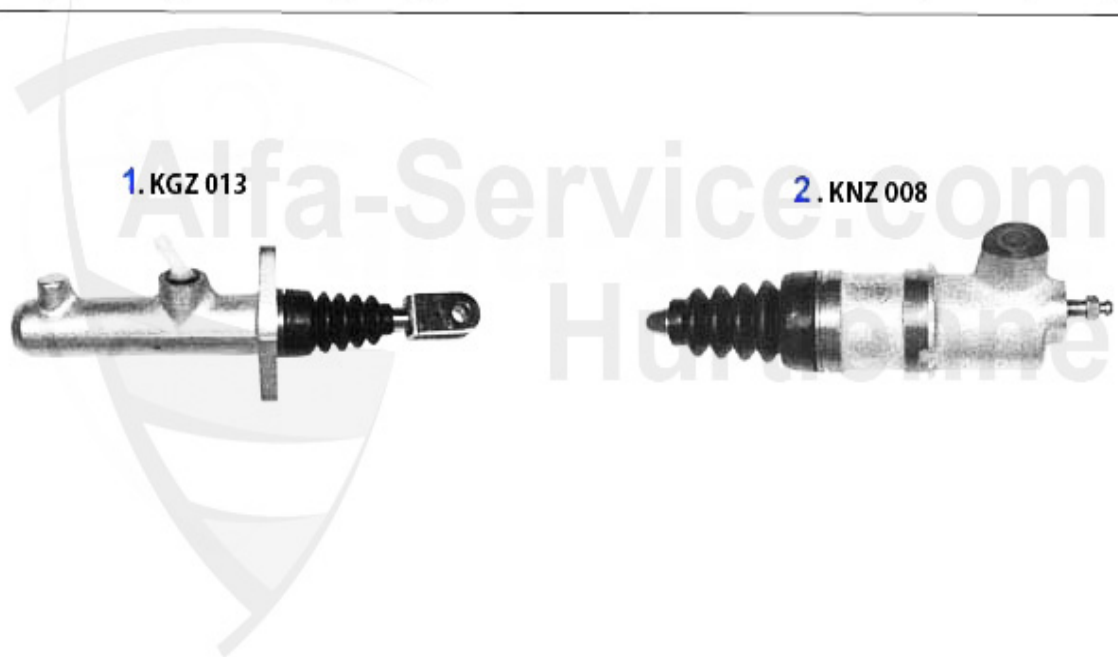

Kupplungsbetätigung/Clutch Actuation Sud Sprint (902)

1	KGZ013	OE. 60501235 CLUTCH MASTER CYLINDER	70.00 EUR
2	KNZ008	OE. 60502665 CLUTCH SLAVE CYLINDER	59.00 EUR