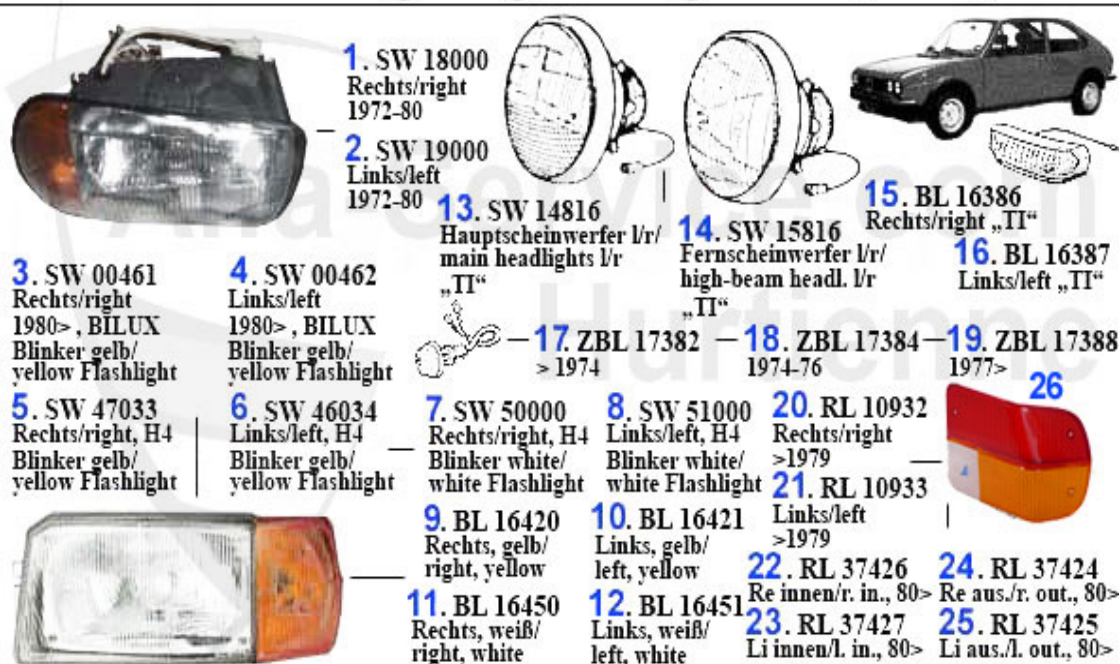

Beleuchtung/Lightning Sud (901)

1. SW 18000 Rechts/right 1972-80
2. SW 19000 Links/left 1972-80
3. SW 00461 Rechts/right 1980>, BILUX Blinker gelb/yellow Flashlight
4. SW 00462 Links/left 1980>, BILUX Blinker gelb/yellow Flashlight
5. SW 47033 Rechts/right, H4 Blinker gelb/yellow Flashlight
6. SW 46034 Links/left, H4 Blinker gelb/yellow Flashlight
7. SW 50000 Rechts/right, H4 Blinker white/white Flashlight
8. SW 51000 Links/left, H4 Blinker white/white Flashlight
9. BL 16420 Rechts, gelb/right, yellow
10. BL 16421 Links, gelb/left, yellow
11. BL 16450 Rechts, weiß/right, white
12. BL 16451 Links, weiß/left, white
13. SW 14816 Hauptscheinwerfer l/r/main headlights l/r „TI“
14. SW 15816 Fernscheinwerfer l/r/high-beam headl. l/r „TI“
15. BL 16386 Rechts/right „TI“
16. BL 16387 Links/left „TI“
17. ZBL 17382 > 1974
18. ZBL 17384 1974-76
19. ZBL 17388 1977>
20. RL 10932 Rechts/right >1979
21. RL 10933 Links/left >1979
22. RL 37426 Re innen/r. in., 80>
23. RL 37427 Li innen/l. in., 80>
24. RL 37424 Re aus./r. out., 80>
25. RL 37425 Li aus./l. out., 80>
26. TAILLAMP GLASS RIGHT SUD (901) 1. SERIES

1	SW18000	Hauptscheinwerfer rechts Sud Bj. 75 -80	19.50 EUR
2	SW19000	Hauptscheinwerfer links Sud Bj. 75- 80	***
3	SW00461	Hauptscheinwerfer rechts Sud (901) Bj. 80>,Bilux (incl. Blinkleuchte g elb)	***
4	SW00462	Hauptscheinwerfer links Sud (901) B j. 80>,Bilux (incl. Blinkleuchte ge lb)	***
5	SW47033	Hauptscheinwerfer rechts Sud (901) Bj. 80> H4 (incl. Blinkleuchte gelb)	***
6	SW46034	Hauptscheinwerfer links Sud (901) B j. 80> H4 (incl. Blinkleuchte gelb)	***
7	SW50000	Hauptscheinwerfer rechts Sud (901) Bj. 80>,H4 (incl. Blinkleuchte weiß)	***
8	SW51000	Hauptscheinwerfer links Sud (901) B j. 80>,H4 (incl. Blinkleuchte weiß)	***
9	BL16420	Blinkleuchte rechts Sud 3.Serie	***
10	BL16421	Blinkleuchte links Sud 3. Serie	***
11	BL16450	Blinkleuchte rechts Sud 3.Serie (we i	49.98 EUR
12	BL16451	Blinkleuchte links Sud 3.Serie (wei	49.98 EUR
13	SW14816	Hauptscheinwerfer li/re (außen) Sud Sprint Bj. 77-83	***
14	SW15816	Fernscheinwerfer li/re (innen) Sud Sprint,Bj. 77-83	68.32 EUR
15	BL16386	Blinkleuchte rechts Sud ti Bj. 77>	***
16	BL16387	Blinkleuchte links Sud ti Bj. 77>	***
17	ZBL17382	Zusatz-Blinkleuchte Sud Bj. >74	***
18	ZBL17384	Zusatz-Blinkleuchte Sud Bj. 74-76	***
19	ZBL17388	Zusatz-Blinkleuchte Sud Bj. 77>	15.51 EUR
20	RL10932	Rückleuchte rechts Sud (901) 1.Seri e	***
21	RL10933	Rückleuchte links Sud (901) 1.Serie	101.55 EUR
22	RL37426	Rückleuchte rechts (innen) Sud 3.Se rie	91.30 EUR
23	RL37427	Rückleuchte links (innen) Sud 3.Ser ie	91.30 EUR
24	RL37424	Rückleuchte rechts Sud (außen) 3.Se rie	60.52 EUR
25	RL37425	Rückleuchte links Sud (außen) 3.Ser ie	60.52 EUR
26	RL15063	TAILLAMP GLASS RIGHT SUD (901) 1. SERIES	45.01 EUR