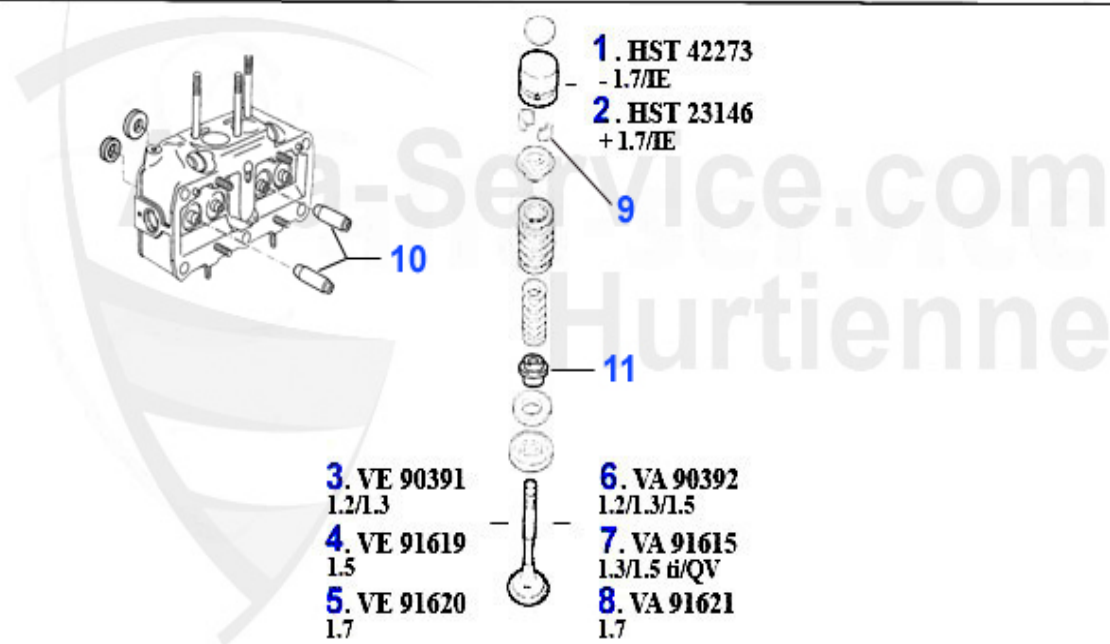

Ventiltrieb/Valve Train Sud/Sprint (901/2)

1	HST42273	OE. 5942273 TAPPET Sud/Sprint,33 (905) 1.2/1.3/1.5	12.79 EUR
2	HST23146	hydraulic valve lifter SUD/SPRINT 33 145/6 1.4/1.6/1.7 ie	19.39 EUR
3	VE90391	OE. 60504051/60504783/60506548 INTAKE VALVE BOXER 1.2/1.3/1.5	29.90 EUR
4	VE91619	OE. 60524033 VALVE INTAKE Sud/Sprint 1.5 ti,33 (905) QV	20.80 EUR
5	VE91620	OE. 60515042 VALVE INTAKE Sud Sprint, 33 (905/7) 1.7 8V	***
6	VA90392	OE. 60503993 EXHAUST VALVE BOXER 1.2/1.3/1.5	18.00 EUR
7	VA91615	OE. 60504784 VALVE EXHAUST Sud/Sprint/ 33 (905) 1.3 S, 1.5 TI	30.77 EUR
8	VA91621	OE. 60515041 VALVE EXHAUST Sud Sprint, 33 (905/7) 1.7 8V	***
9	VK 8	Valve cotters 8mm twin spark OE.60503036	1.20 EUR
10	VFEA0222	OE. 60750222 VALVE GUIDE BOXER ENGINE INTAKE/EXHAUST	4.50 EUR
11	VSD03345	Twin Spark valve guide seal Sud, 33	4.00 EUR