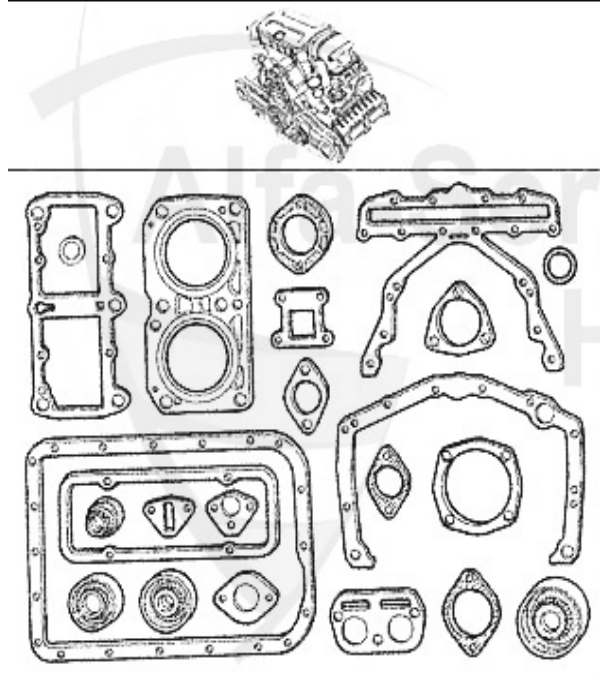

Motordichtsatz/Full Set Sud/Sprint (901/2)

1. MDS 41700
(901) Ø 81mm
1.2/1.3/ti, 1971-1986

2. MDS 41800
(901/2) Ø 81mm
1.3 ti, 86 PS/HP, 1980-1984

3. MDS 41900
(901/2) Ø 85 mm
1.5/ti, 83/95 PS/HP

4. MDS 42000
(902) Ø 85 mm
1.5 ti, 102/105 PS/HP

5. MDS 42100
(902) Ø 88 mm
1.7 / IE

1	MDS41700 ENGINE GASKET SET ARNA,SUD/SPRINT,33 (905) 1.2/1.3 71-87	152.86 EUR
2	MDS41800 ENGINE GASKET SET ARNA,SUD/SPRINT,33 1.3 79-89	152.86 EUR
3	MDS41900 OE. 60778163 FULL SET BOXER 1.5/TI	204.20 EUR
4	MDS42000 ENGINE GASKET SET SUD/SPRINT,33 1.5/ TI/QV 62-77 KW 79-89	155.00 EUR
5	MDS42100 ENGINE GASKET SET SUD/SPRINT,33/SW (905/7) 1.7 IE/QV 8V 87-94	165.01 EUR