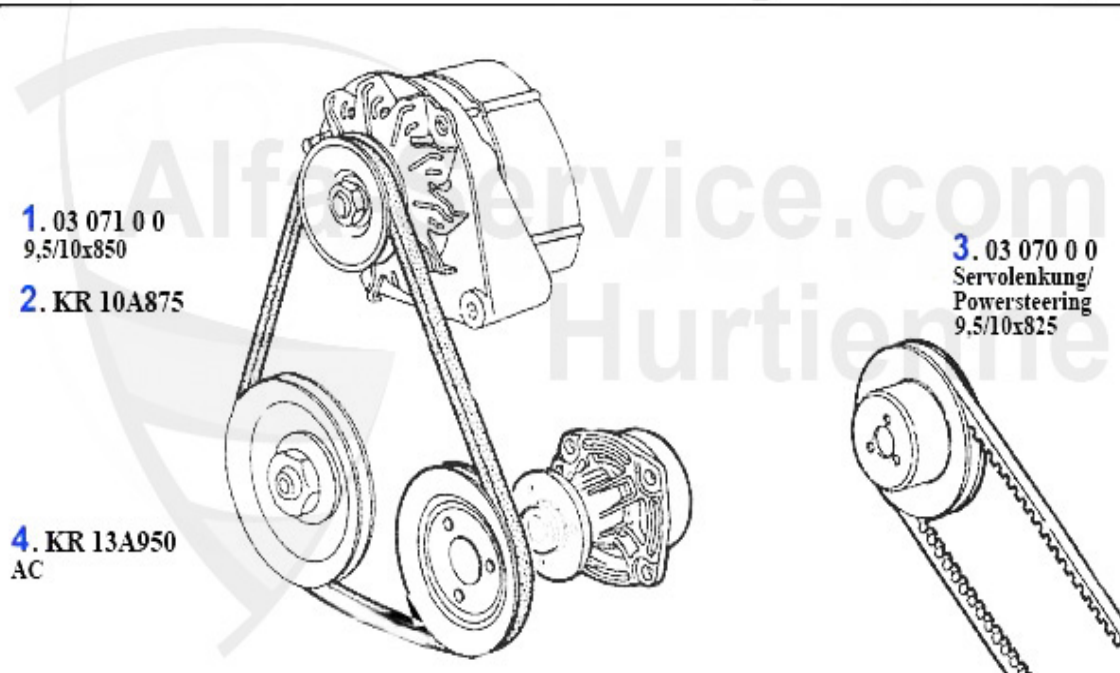

Keilriemen/V-Belts Sud/Sprint (901/2)

1	03 071 0 0	V-BELT 9.5X850	13.90 EUR
2	KR10A875	V-BELT 10X875 Sud/Sprint,Arna	11.90 EUR
3	03 070 0 0	V-BELT 9.5X825 (SPIDER, GT)	13.90 EUR
4	KR13A950	V-BELT 12.5X950 33 (907),145/6 >11.96 CLIMACOMPRESSOR GTV/6	14.64 EUR