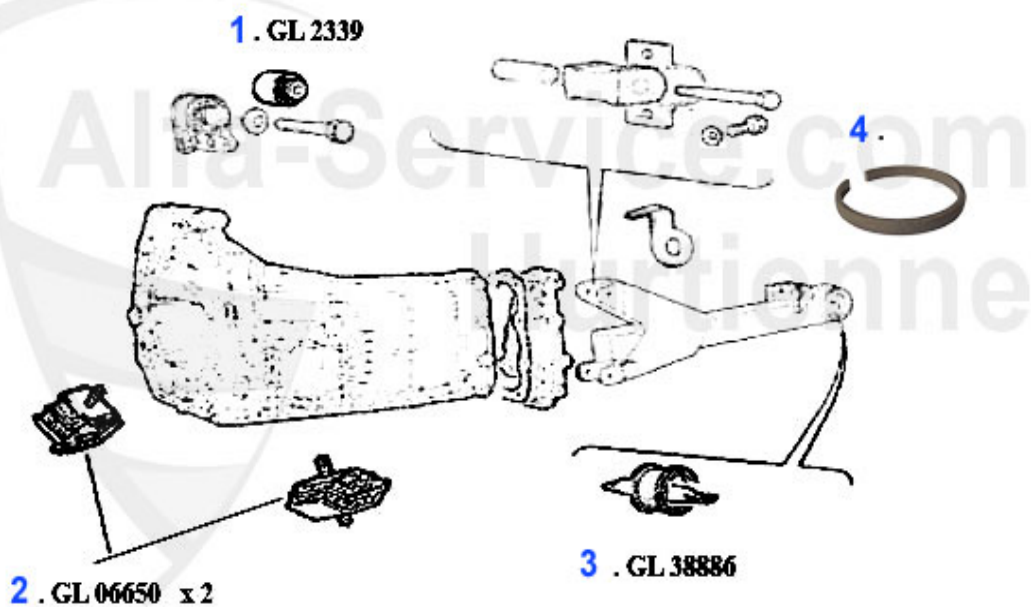

Alfa Sud/Sprint > DRIVETRAIN > GEARBOX > GEAR MOUNT

1	GL2339	OE.60501320 gearbox mount front 33, Arna, Sud/Sprint	***
2	GL06650	OE. 60506650 GEAR BOX MOUNT BOXER	***
3	GL38886	OE. 60501314 rear TRANSMISSION MOUNT Sud/Sprint, 33 (905/7)	***
4	SR67069	OE. 60567069 SYNCHRONIZER BOXER GEARBOX	***