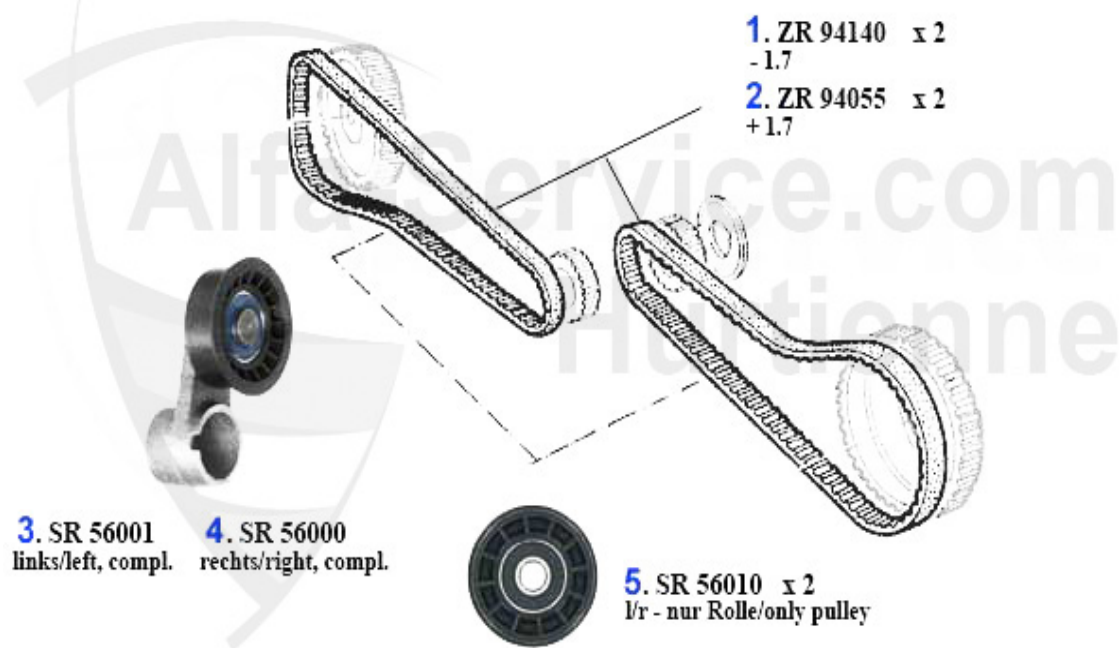

Zahnriemen/Timing Belt Sud/Sprint (901/2)

1	ZR94140	OE. 60503002 TIMING BELT BOXER	34.00 EUR
2	ZR94055	DRIVE BELT 100S170 33 (905/7) 1.3/1.5/ 1.7/ie/16V/QV,145/6 1.4/1.6 ie CAMSHAFT	23.21 EUR
3	SR56001	OE. 60504225 BELTSTRETCHER left BOXER	88.00 EUR
4	SR56000	OE. 60504224 BELTSTRETCHER right BOXER	88.00 EUR
5	SR56010	DRIVE BELT TENSIONER 33,145/6 IE 16V (ONLY PULLEY)	32.01 EUR