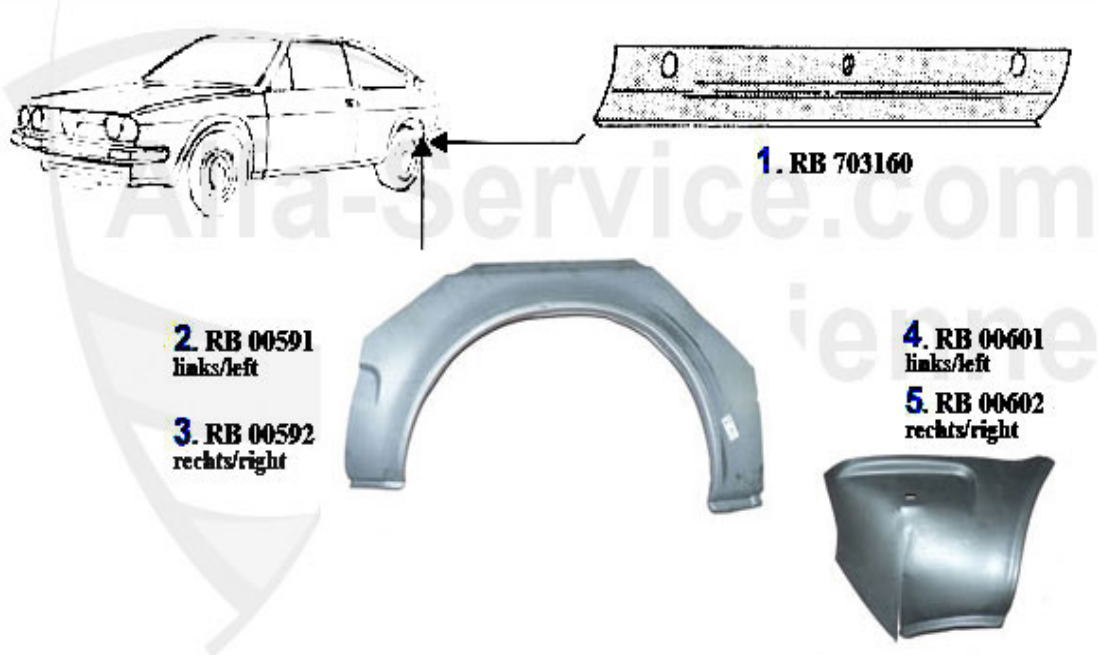

Repararturbleche/Repair Panels Sud Sprint (902)

1	RB703160	Abschlu	***
2	RB00591	WHEEL HOUSING REAR LEFT SUD SPRINT	59.00 EUR
3	RB00592	WHELL HOUSING REAR RIGHT SUD SPRINT	***
4	RB00601	CONNECTION PLATE LEFT SUD SPRINT	***
5	RB00602	CONNECTION PLATE RIGHT SUD SPRINT	***