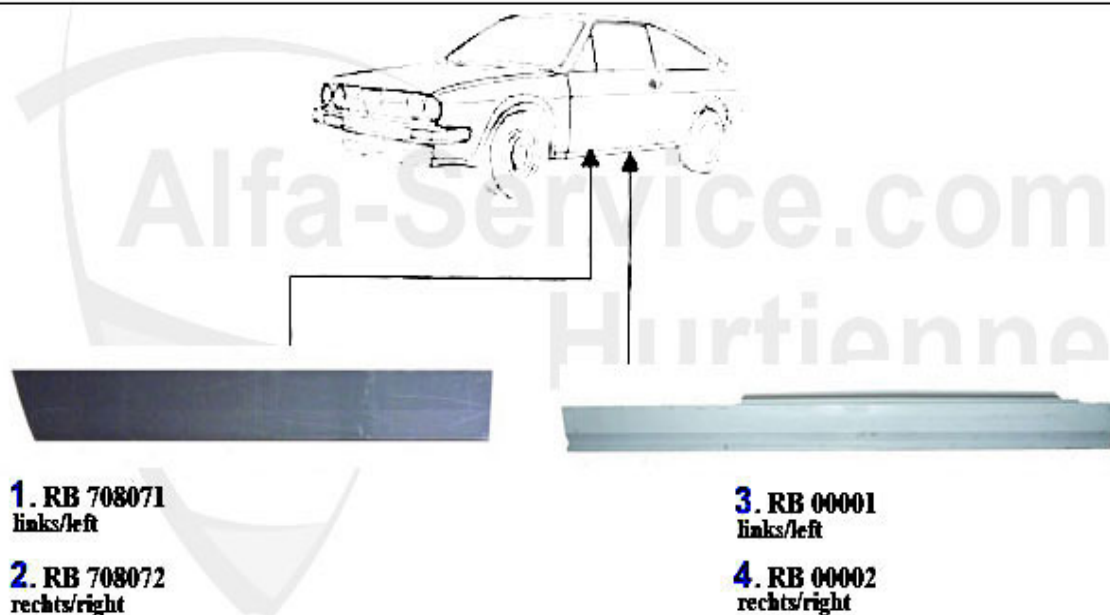

Repararturbleche/Repair Panels Sud Sprint (902)

1	RB708071	EXTERIOR DOOR PANEL LEFT SUD SPRINT	27.18 EUR
2	RB708072	EXTERIOR DOOR PANEL RIGHT SUD SPRINT	27.18 EUR
3	RB00001	ROCKER PANEL LEFT SUD SPRINT	59.00 EUR
4	RB00002	ROCKER PANEL RIGHT SUD SPRINT	59.00 EUR