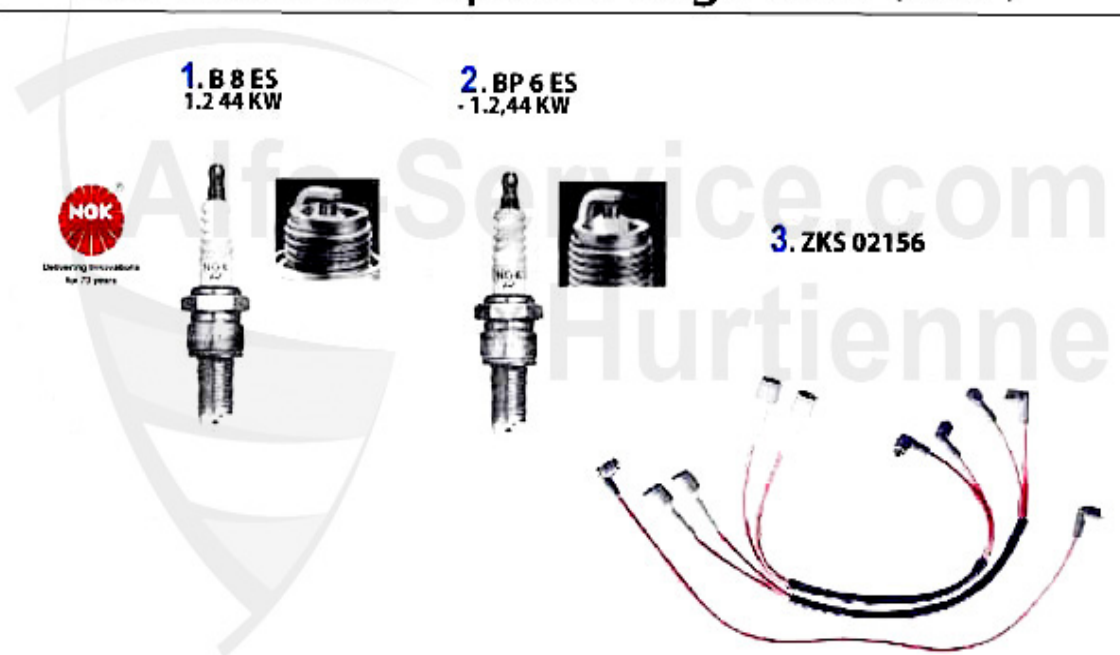

Zündkerzen/Spark Plugs Sud (901)

2	BP 6 ES	SPARK PLUG NGK 33 1.3/1.4/1.7 ie 1.6/1.8/TURBO/2.0ie/3.0 V6, 90 1.8/ 90 1.8/2.0ie, 145/6 1.4/1.6IE ALFETTA GT/V(116)1.8/2.0 SUD/SPRINT 1.2/1.3/1.5 TI,ARNA 1.2/1.3/TI,SPIDER(115)1.6/2.0 79>,166 2.0 V6 TURBO	4.50 EUR
3	ZKS02156	IGNITION WIRE SET SUD/SPRINT, 33 (905) carburator version	34.00 EUR