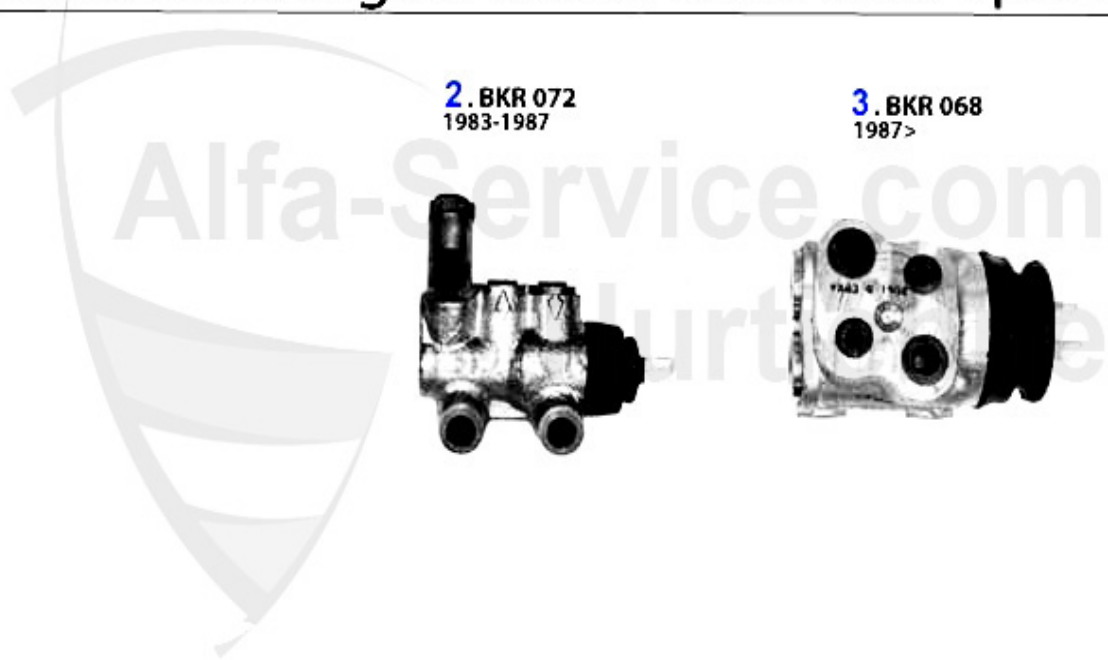

Bremskraftregler/Brake Valve Sud/Sprint

2. BKR 072
1983-1987

3. BKR 068
1987>

2	BKR072	BRAKE PRESSURE REGULATOR SUD/ SPRINT 80-87, 33 (905)	***
3	BKR068	OE.60501737, brake pressure regulator sud sprint year 87-89, 33/SW(907)	***