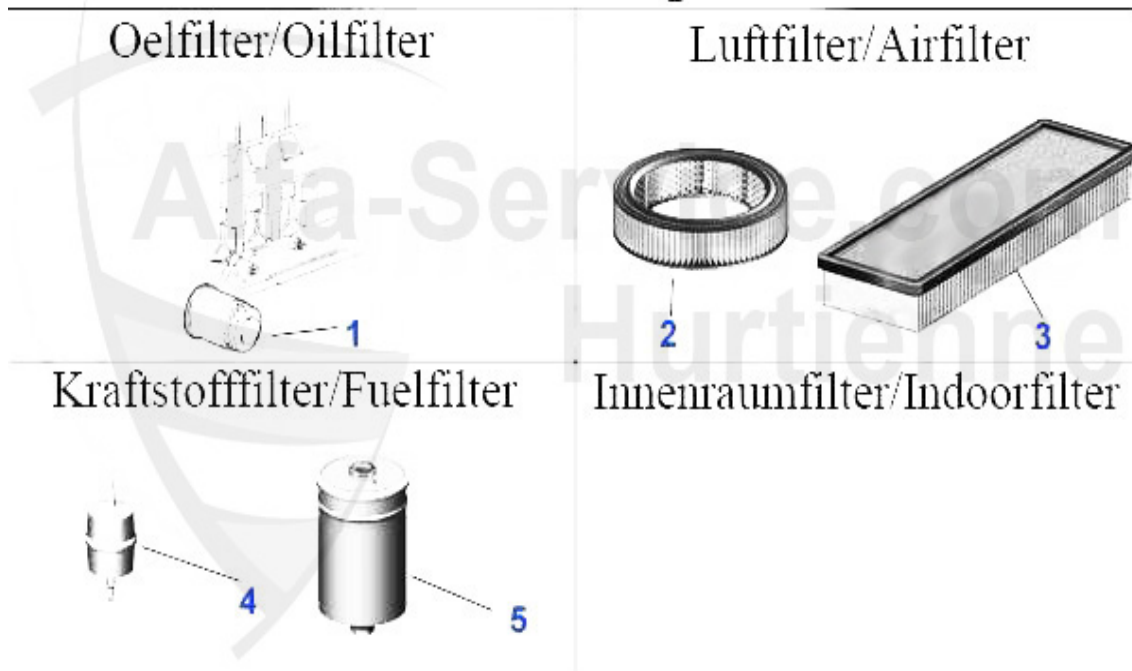

Filter Sud/Sprint

1	OF61	OIL FILTER SUD/SPRINT 1.2/1.3/ti,RZ/SZ 3.0 V6 SCREW ON FILTER	6.66 EUR
1	OF123	OE. 60553431/60537470/60533494/60521128 OILFILTER	11.00 EUR
1	OF125	OIL FILTER 75, 90, 145/6, 155, 164 ALFETTA, GIULIETTA, div. 105 screw on cartridge	11.50 EUR
2	LF40	AIR FILTER ARNA,SUD/SPRINT,33 (905) 1.2/ 1.3/TI, ROUND	19.90 EUR
3	LF198	AIR FILTER SUD/SPRINT, FIRM	21.82 EUR
4	KF013	Kraftstoffleitungsfilter diverse Modelle (universal)	4.62 EUR
5	KF96	FUEL FILTER SUD/SPRINT,33 (905/7),145/6, 155,SCREW CARTRIDGE	25.99 EUR