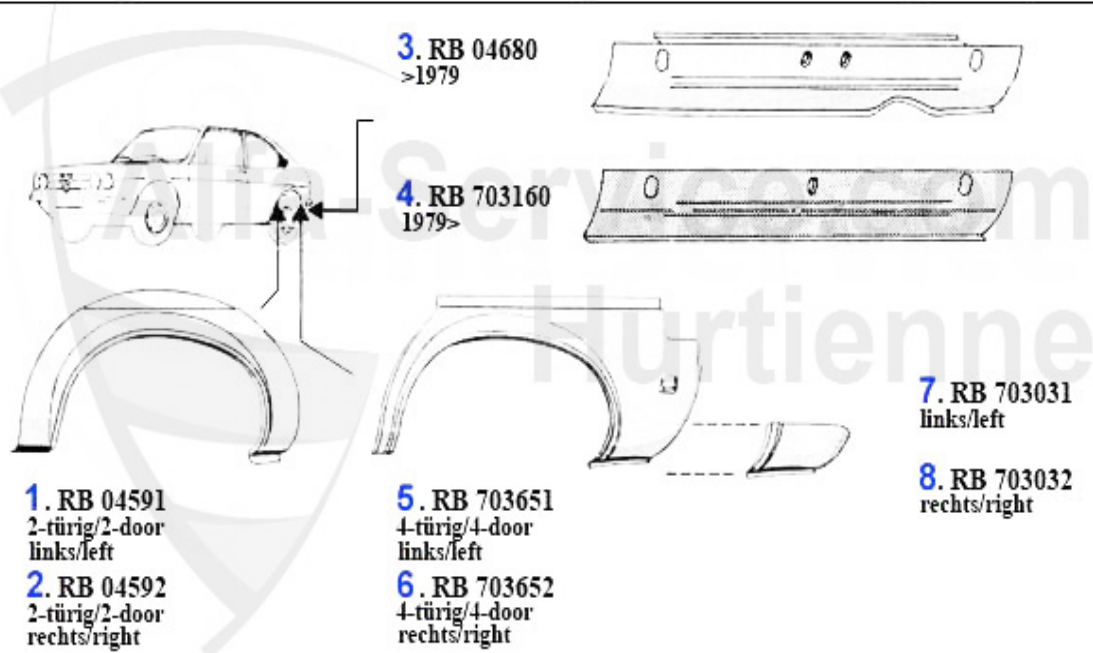

Reparaturbleche/Repair Panels (901)

1	RB04591	WHEEL HOUSING REAR LEFT SUD 2 DOORS	***
2	RB04592	WHEEL HOUSING REAR RIGHT SUD 2 DOORS	***
3	RB04680	Abschlussblech unten Sud Bj. >79	35.11 EUR
4	RB703160	Abschlu	***
5	RB703651	SIDE BOARD REAR LEFT SUD 4 DOORS	***
6	RB703652	SIDE BOARD REAR RIGHT SUD 4 DOORS	93.09 EUR
7	RB703031	Anschlu	***
8	RB703032	Anschlu	***