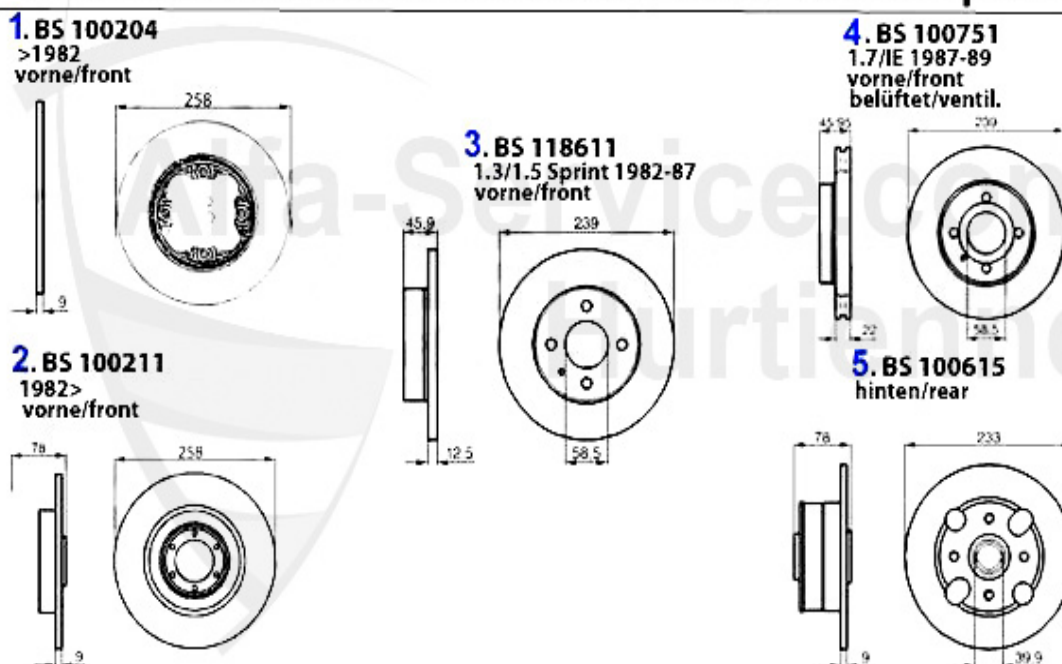

Bremsscheiben/Brakedisks Sud/Sprint

1	BS100204	OE. 60718737 FRONT BRAKE DISK SUD/SPRINT >07.1982 4-holes	***
2	BS100211	OE. 60703237 FRONT BRAKE DISK SUD/SPRINT 08.1982> 6-holes	***
3	BS118611	BRAKE DISC FRONT 33 (905/7) 1.3/1.4/1.5/ 1.7/IE/16V/4X4/QV 86-94	45.01 EUR
4	BS100751	BRAKE DISC FRONT 33 (907) 1.7/IE/16V/ 4X4/QV,SUD SPRINT 1.7	59.99 EUR
5	BS100615	OE. 60750699 REAR BRAKE DISC SUD/SPRINT	***