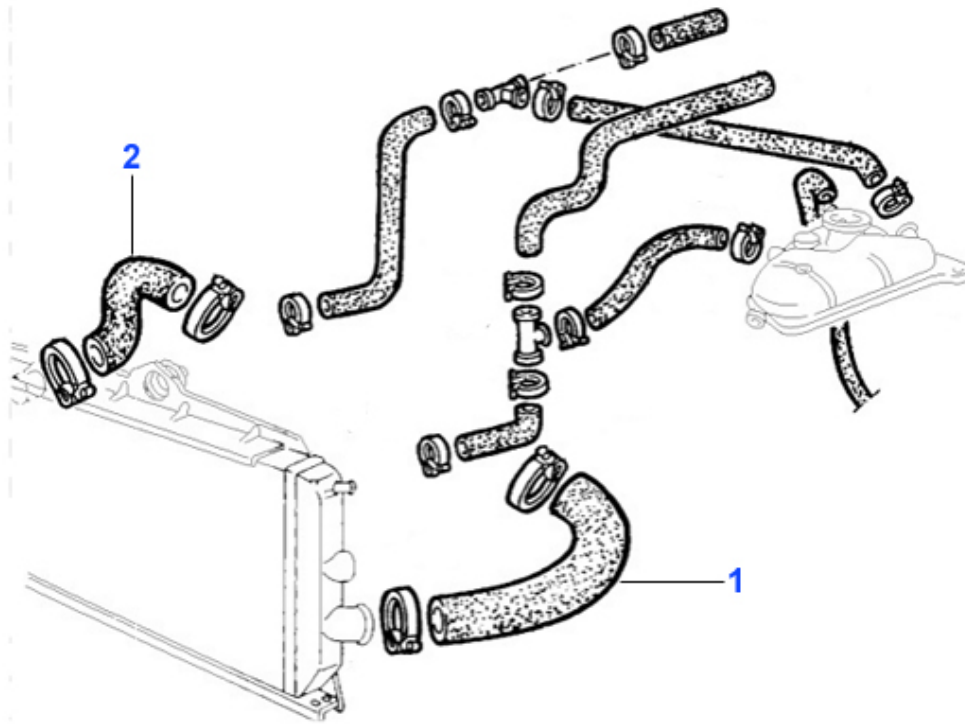

32.50 EUR

Wasserpumpe/Waterpump Sud/Sprint (901/2)

1. WP 2110

1 WP02110 OE. 60614390 WATER PUMP BOXER

62.50 EUR

Alfa Sud/Sprint > ENGINE > COOLING SYSTEM > HOUSES

1 KWS09745 LOWER WATER HOSE SUD/SPRINT > MOT.05886 ***