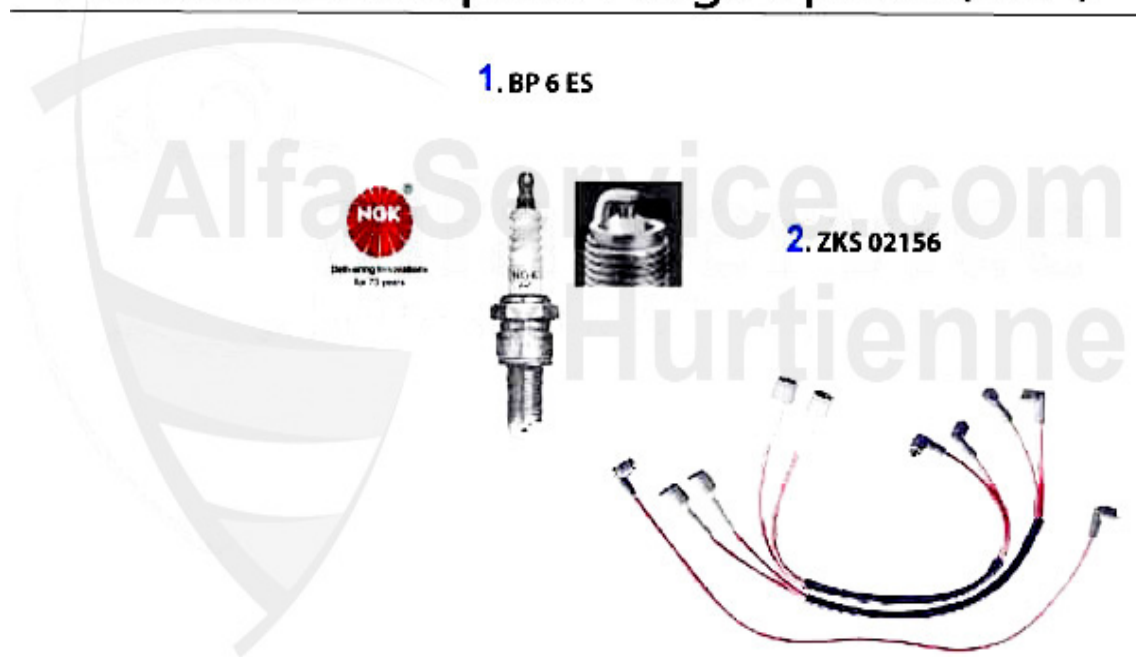

Zündkerzen/Spark Plugs Sprint (902)

1	BP 6 ES	SPARK PLUG NGK 33 1.3/1.4/1.7 ie 1.6/1.8/TURBO/2.0ie/3.0 V6, 90 1.8/ 90 1.8/2.0ie, 145/6 1.4/1.6IE ALFETTA GT/V(116)1.8/2.0 SUD/SPRINT 1.2/1.3/1.5 TI,ARNA 1.2/1.3/TI,SPIDER(115)1.6/2.0 79>,166 2.0 V6 TURBO	4.50 EUR
2	ZKS02156	IGNITION WIRE SET SUD/SPRINT, 33 (905) carburator version	34.00 EUR