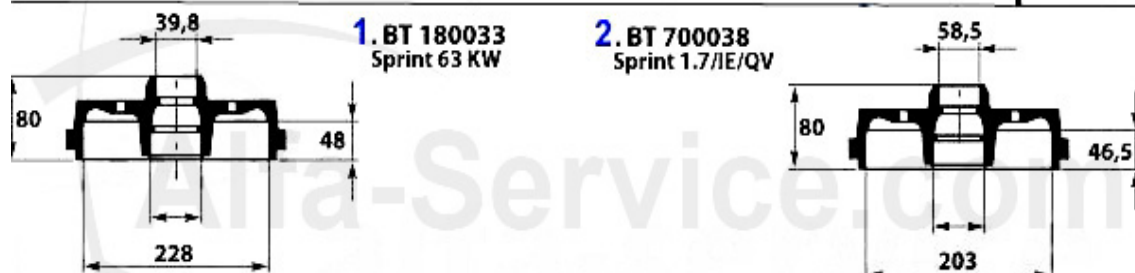

Bremstrommeln/Brakedrums Sud/Sprint

1. BT 180033
Sprint 63 KW

2. BT 700038
Sprint 1.7/IE/QV

1	BT180033	BRAKE DRUM 33 (905) 1.2/1.3/1.5 83-89, SUD/SPRINT 1.4 79-89
2	BT700038	BRAKE DRUM SUD SPRINT 1.7 IE QV

108.99 EUR
108.99 EUR

Brembeläge/Brakepads Sud/Sprint vorne/front

1. 20176
vorne/front
ohne Warnkontakt/
wo. abrasion control

2. 20239
vorne/front
mit Warnkontakt/
with abrasion control

3. 20944 04
vorne/front 1983-85
ohne Warnkontakt/
wo. abrasion control

4. 20944 05
vorne/front 1985 > ATE
mit Warnkontakt/
with abrasion control

5. 21131 05
vorne/front 1985 > Bendix
mit Warnkontakt
with abrasion control

6. 21165
vorne/front 1.7/IE

1	20176 150 04	SBB Alfasud/Sprint vorne ohne WE	45.01 EUR
2	20239 150 05	FRONT BRAKE PADS SUD/SPRINT ATE	49.00 EUR
3	20944 150 04	FRONT BRAKE PADS WITHOUT WARNING UNIT 1.2/1.3/TI ATE 83-86,33 (905) 1.2/1.3/ 1.5/4x4/QV BRAKE SYSTEM: ATE	42.00 EUR
4	20944 150 05	FRONT BRAKE PADS WITH WARNING UNIT ARNA 1.2/1.3TI 83-86,33 (905) 1.2/1.3/1.5/ 4x4/QV BRAKE SYSTEM ATE	45.14 EUR
5	21131 150 05	FRONT BRAKE PADS WITH WARNING UNIT 1.2/ 1.3/TI BRAKE SYSTEM: BENDIX	43.60 EUR
6	21165 165 25	SBB VA mit WE 33 (905) 1.7 ie/QV bj. 09.88-08.89 Bremssystem: Lucas	84.63 EUR