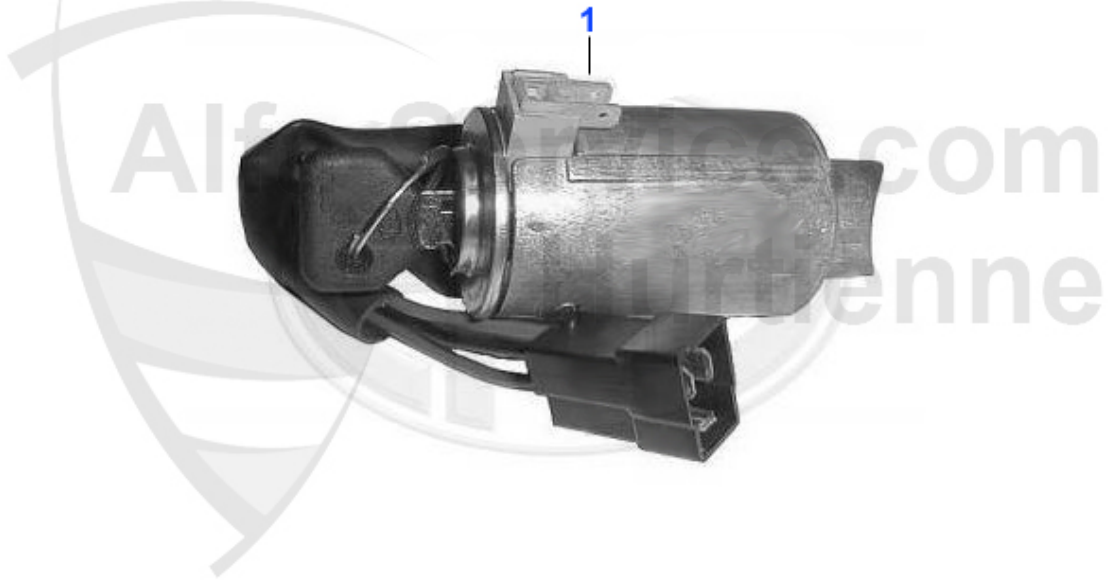

Lenkung/Steering Sud/Sprint (901/2)

1	SSK186	Spurstangenkopf außen Sud/Sprint, 33 (905/7), Arna	40.01 EUR
2	LMS38030	Steering rack boots set, Sud-Sprint,33 (905/7)	19.00 EUR
3	SST5004S	Spurstangen-Hebelauge Sud/Sprint,33	***