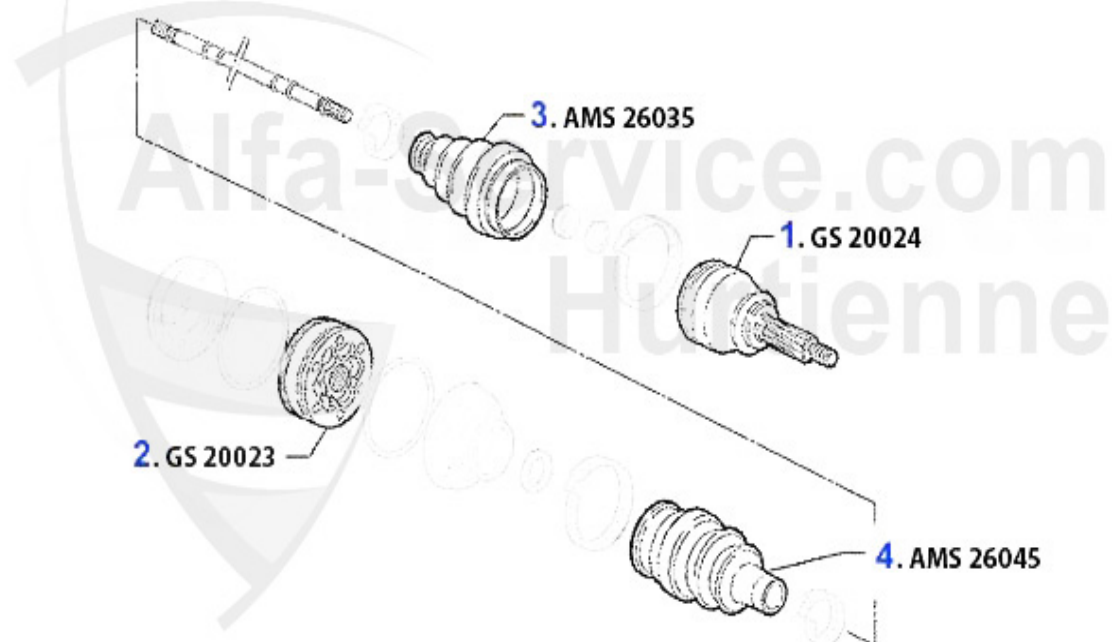

Antriebswelle/Driveshaft Sud Sprint (902)

1	GS20024	Gelenksatz außen Sud/Sprint 1.3/1.5 ti	***
2	GS20023	Gelenksatz innen Sud/Sprint,Arna,33 (905/7)	101.55 EUR
3	AMS26035	OUTER DRIVE SHAFT BOOT SET (WHEELSIDE) (Sud/Sprint)	19.49 EUR
4	AMS26045	INNER DRIVE SHAFT BOOT (GEARSIDE) Sud/Sprint	29.50 EUR