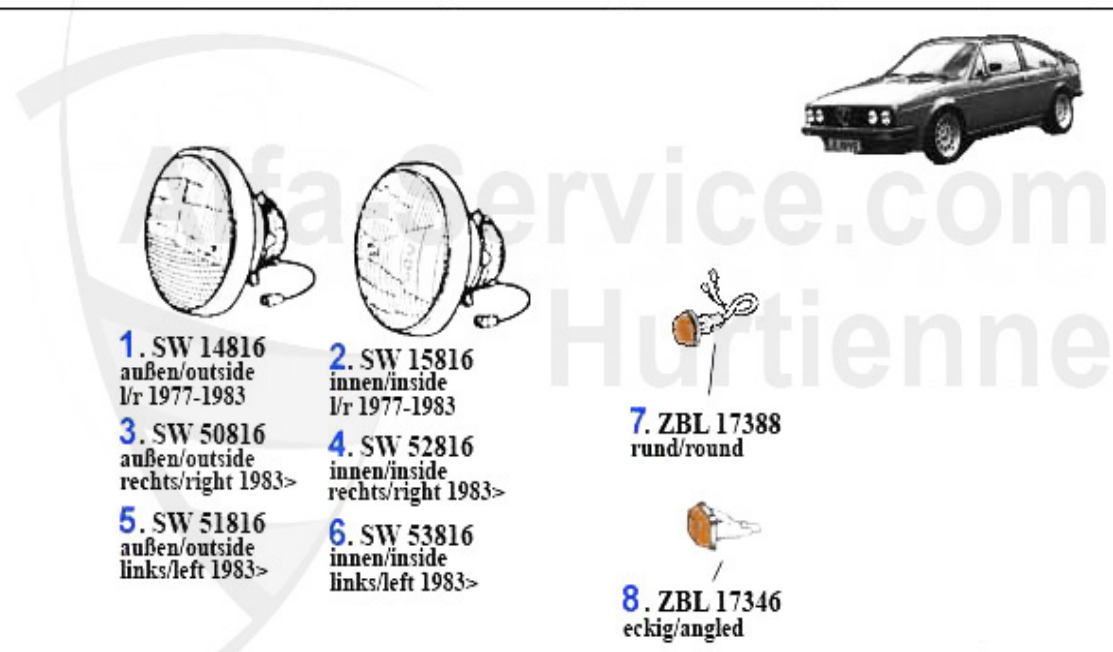

Beleuchtung/Lighting Sud Sprint (902)

1. SW 14816
außen/outside
l/r 1977-1983

3. SW 50816
außen/outside
rechts/right 1983>

5. SW 51816
außen/outside
links/left 1983>

2. SW 15816
innen/inside
l/r 1977-1983

4. SW 52816
innen/inside
rechts/right 1983>

6. SW 53816
innen/inside
links/left 1983>

7. ZBL 17388
rund/round

8. ZBL 17346
eckig/angled

1	SW14816	Hauptscheinwerfer li/re (außen) Sud Sprint Bj. 77-83	***
2	SW15816	Fernscheinwerfer li/re (innen) Sud Sprint,Bj. 77-83	68.32 EUR
3	SW50816	Hauptscheinwerfer rechts Sud Sprint (außen) H1 3.Serie Bj. 83>	***
4	SW52816	Fernscheinwerfer rechts (innen) Sud Sprint Bj. 83>	***
5	SW51816	Hauptscheinwerfer links Sud Sprint (außen) H1 3.Serie Bj. 83>	***
6	SW53816	Fernscheinwerfer links (innen) Sud Sprint Bj. 83>	103.61 EUR
7	ZBL17388	Zusatz-Blinkleuchte Sud Bj. 77>	15.51 EUR
8	ZBL17346	FRONT FENDER SIDE LAMP ALFETTA/GTV (116) YEAR 75>,SUD SPRINT(901/2)	29.70 EUR