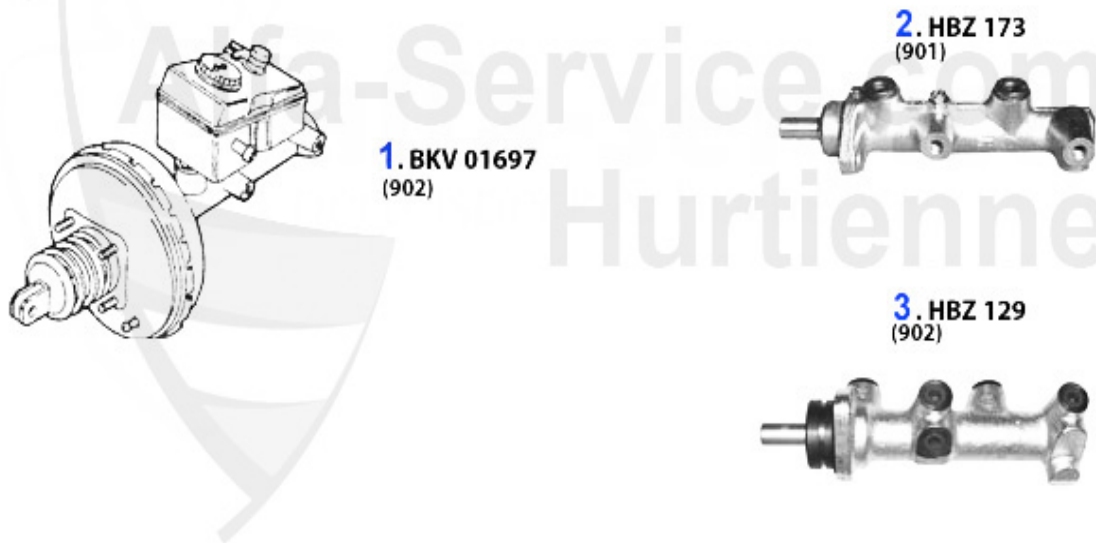

Alfa Sud/Sprint > BRAKE > BRAKE SERVO/BRAKE MASTER CYL.

BKV/Hauptbremszylinder/Brakeservo/Brake master cylinder Sud/Sprint

1	BKV01697	POWER BRAKE 33 (905/7) ATE SYSTEM	***
2	HBZ173	BRAKE MASTER CYLINDER SUD/SPRINT >80	***
3	HBZ129	BRAKE MASTER CYLINDER SUD/SPRINT 87> 33/SW (905/907) 1.4/1.5/4x4/QV/1.7 IE/ 16V 86-94	124.00 EUR