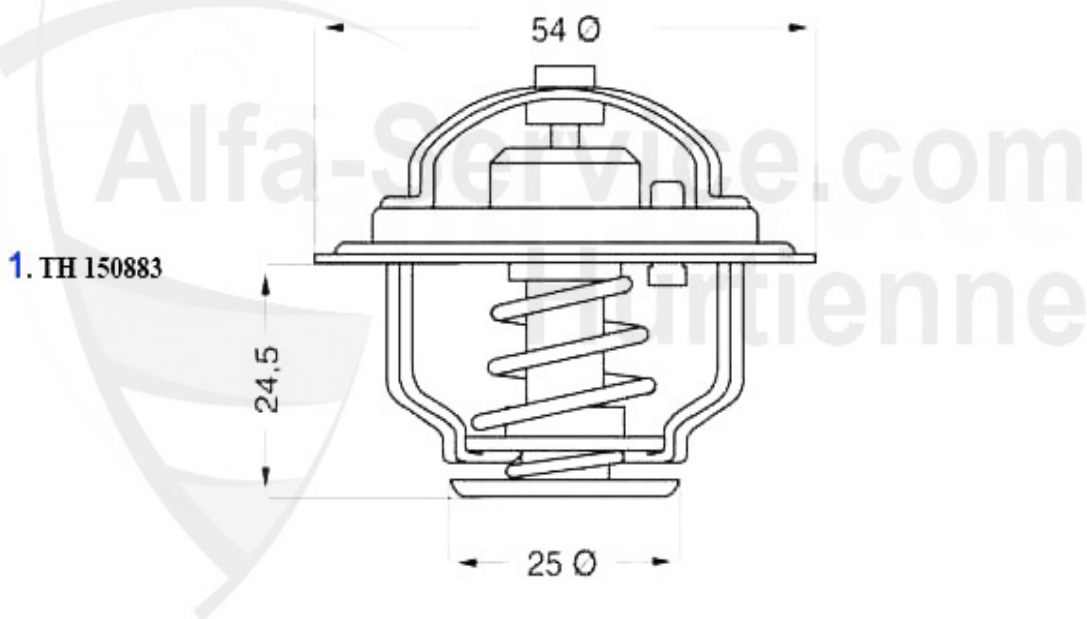

Thermostat Sud/Sprint (901/2)

1 TH150883 OE. 60504230 THERMOSTAT SUD/SPRINT (901/2), 33 (905) 1.2/1.3

32.50 EUR