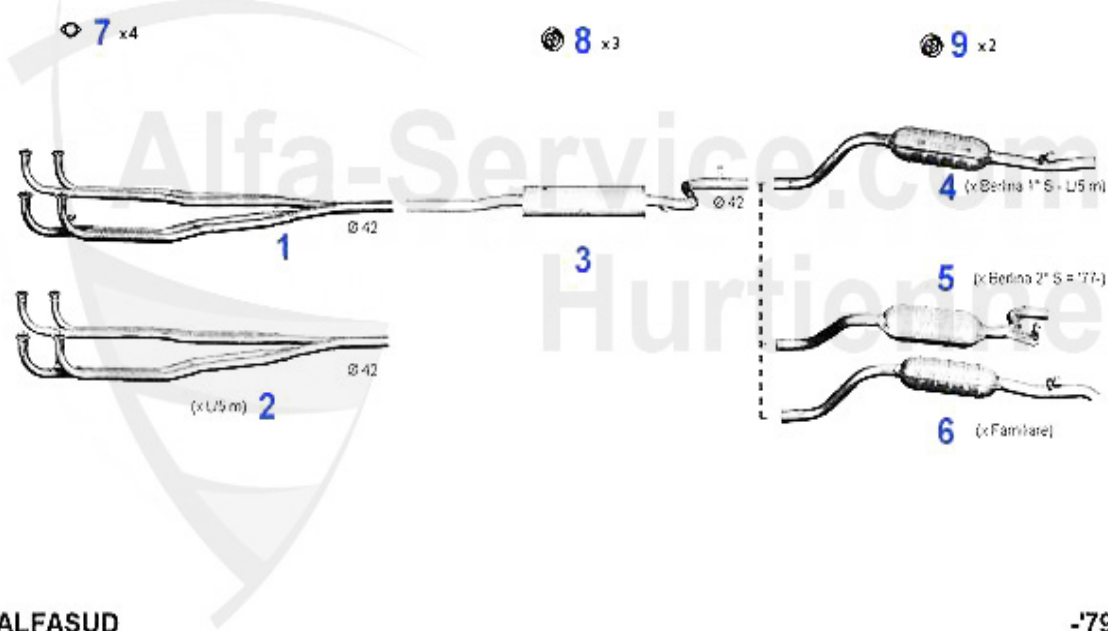

Abgasanlage/Exhaust System Sud Bj. >79

ALFASUD

-'79

1	VR105501 Hosenrohr Sud Berlina >76	81.04 EUR
2	VR106001 Hosenrohr Sud 1.2-1.5,Berlina 2.S 33 1.5 & QV (905), 1.4 ie. (907) Arna 1.2-1.3 bj. 83-87	155.00 EUR
3	MSD106076 MIDDLE SILENCER SUD 1.3/TI & 1.5/TI,33 (905) 1.3,1.5/QV,1.7IE,33 (907) 1.4 & 1.7 IE	109.00 EUR
4	NSD105507 REAR SILENCER SUD BERLINA 1. SERIES >77	125.00 EUR
5	NSD105707 REAR SILENCER SUD BERLINA 2. SERIES 77-79	129.00 EUR
6	NSD105807 REAR SILENCER SUD FAMILIARE >79	91.30 EUR
7	SAT094405 EXHAUST GASKET ARNA,SUD/SPRINT,33 (905/7),145/6 BOXER	2.90 EUR
8	SAT091012 OE 60503033, RUBBER/EXHAUST MOUNTING DIVERSE TYPES	4.00 EUR