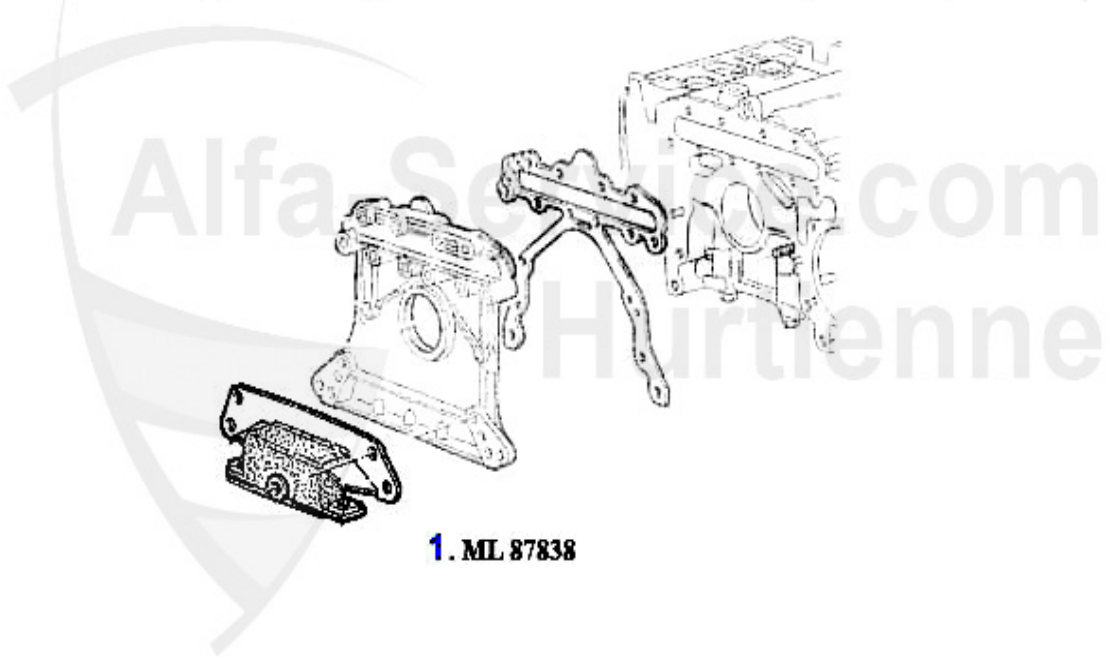

Motorlager/Engine Mount Sud/Sprint (901/2)

---

1 ML87838 OE. 60501321 ENGINEMOUNT Sud/Sprint, 33 (905/7)

***

Nockenwelle/Camshaft Sud/Sprint (901/2)

1. NKW 04366 1.2/1.3   2. NKW 37371 1.5/ti/QV, 83/102 HP   3. NKW 37313 1.5/ti, 105 PS/HP   4. NKW 37868 1.7/IE, H 35,5   5. NKW 11456 1.7/IE, H 37,3

Alfa-Service.com
Hurtienne

1	NKW04366 CAMSHAFT SUD,33 (905) 1.2/1.3	391.00 EUR
2	NKW37371 Camshaft Alfa Sud,33 (60537371)	***
3	NKW37313 Camshaft Alfa 33, Sud (60537313)	193.89 EUR
4	NKW37868 CAMSHAFT SUD SPRINT,33 (905) 1.7 IE (H35,5)	193.89 EUR
5	NKW11456 CAMSHAFT SUD SPRINT,33 (905/7) 1.4/1.5/ 1.7 IE (H 37,3) >92	240.07 EUR