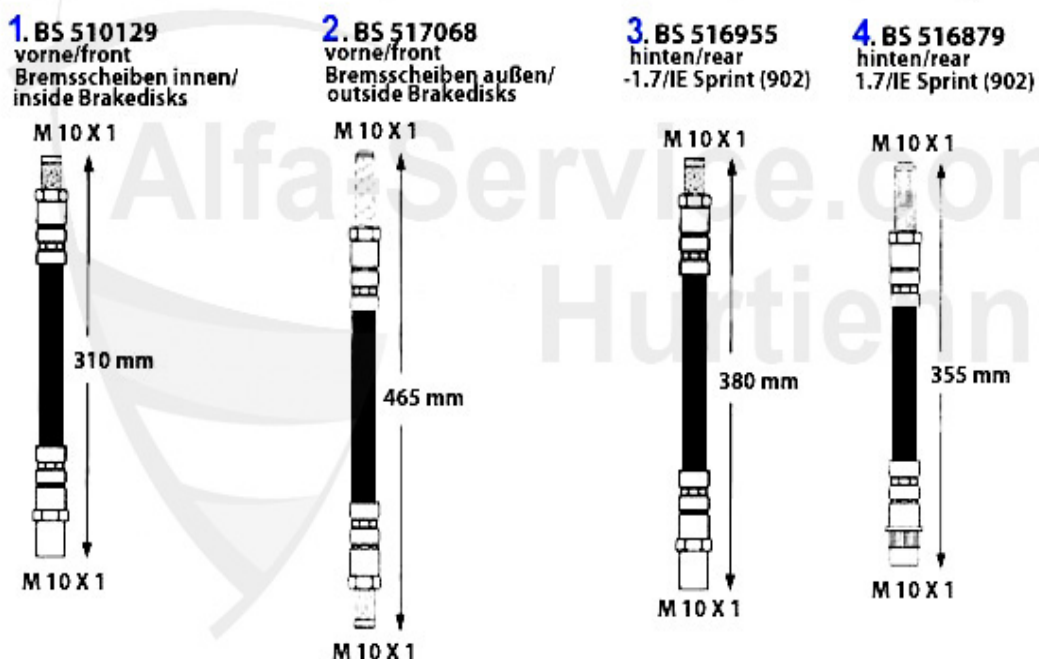

Bremsschlauch/Brake Hose Sud/Sprint

1	BS510129	FRONT BRAKE HOSE SUD/SPRINT ALL TYPES WITH INSIDE BRAKE DISCS	18.90 EUR
2	BS517068	FRONT BRAKE HOSE 33 (905/7) 1.7 IE/16V 4x4 87-94,SUD SPRINT (902)	20.42 EUR
3	BS516955	OE. 60709428 REAR BRAKE HOSE SUD	23.40 EUR
4	BS516879	OE.60501721 BRAKE HOSE REAR 33/SW 905/7 4X4,SUD WITH DRUM BRAKE	18.16 EUR