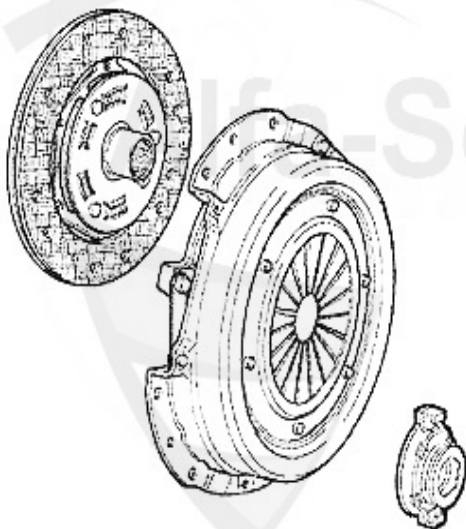

Kupplungs-Kit/Clutch Set Sud (901)

1. KK 056002

Ø 200 mm

1.2/1.3 - 44/46/50/51/55 KW

2. KK 338001

Ø 200 mm

1.3/1.5 - 61/63/70/77 KW

1	KK056002	CLUTCH SET ARNA,SUD (901) 1.2/1.3 33 (905/7) 1.4IE/1.5/IE	288.99 EUR
2	KK338001	OE. 5893958 CLUTCH KIT BOXER 200 mm	222.99 EUR