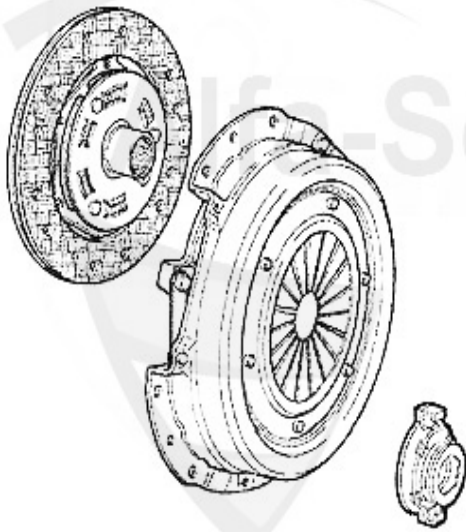

Kupplungs-Kit/Clutch Set Sud (901)

1. KK 056002

Ø 200 mm

1.2/1.3 - 44/46/50/51/55 KW

2. KK 338001

Ø 200 mm

1.3/1.5 - 61/63/70/77 KW

1	KK056002	CLUTCH SET ARNA,SUD (901) 1.2/1.3 33 (905/7) 1.4IE/1.5/IE	288.99 EUR
2	KK338001	OE. 5893958 CLUTCH KIT BOXER 200 mm	222.99 EUR

Kupplungs-Kit/Clutch Set Sud/Sprint (902)

1. KK 338001

Ø 200 mm

1 KK338001 OE. 5893958 CLUTCH KIT BOXER 200 mm

222.99 EUR

Kupplungsbetätigung/Clutch Actuation Sud (901)

1	KGZ013	OE. 60501235 CLUTCH MASTER CYLINDER	70.00 EUR
2	KNZ008	OE. 60502665 CLUTCH SLAVE CYLINDER	59.00 EUR