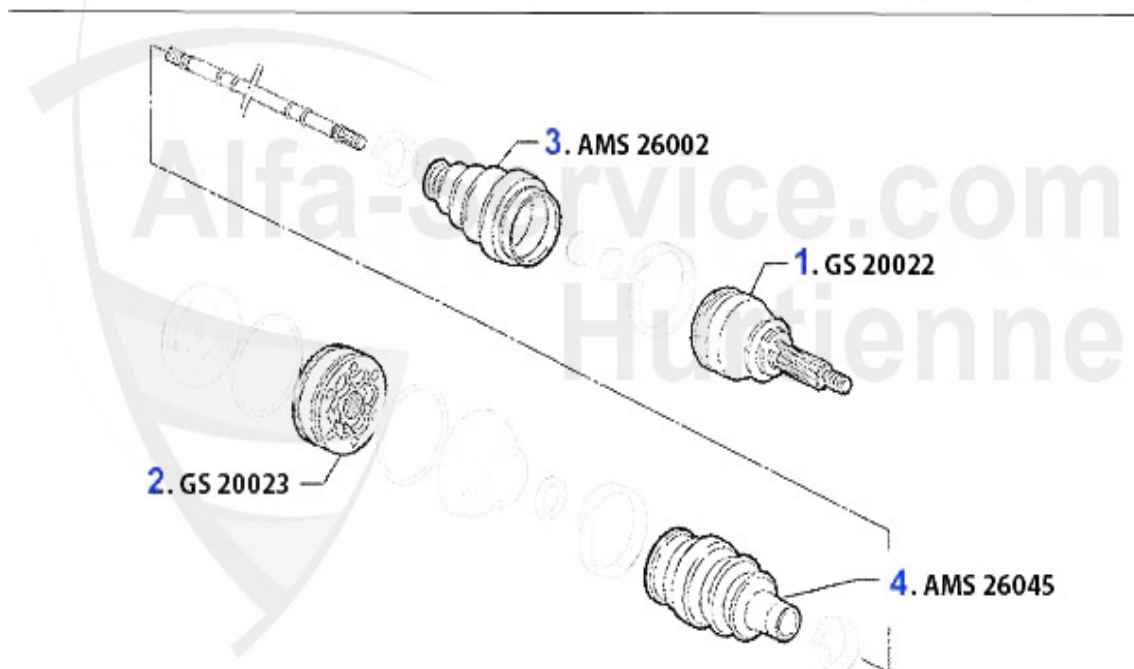

Antriebswelle/Driveshaft Sud (901)

1	GS20022	OUTER HINGE SUD 72-84 TYPE 901/904 1.2/ 1.3/1.5 TI AND GIARDINETTA	***
2	GS20023	Gelenksatz innen Sud/Sprint,Arna,33 (905/7)	101.55 EUR
3	AMS26002	OUTER CV JOINT BOOT SUD 1.2/ti,1.3/ti, 1.5/ti years 72-84 (85-20mm)	23.49 EUR
4	AMS26045	INNER DRIVE SHAFT BOOT (GEARSIDE) Sud/Sprint	29.50 EUR