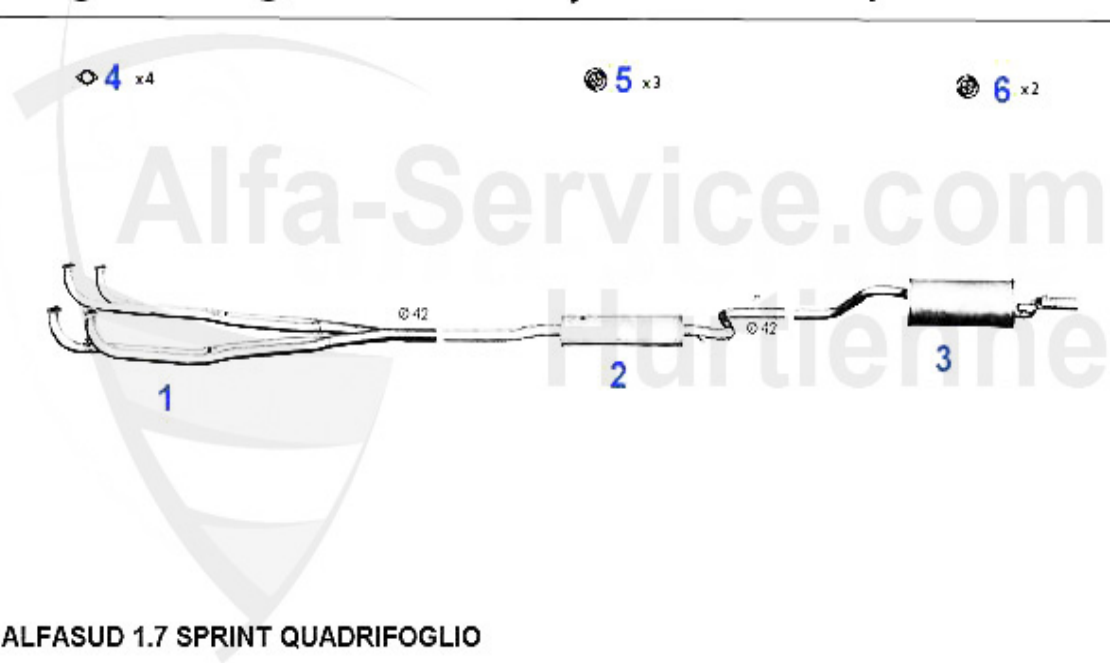

Abgasanlage/Exhaust System Sud Sprint 1.7 IE

ALFASUD 1.7 SPRINT QUADRIFOGLIO

1	VR106601 Hosenrohr Sud/Sprint 1.7 QV 33 (907) 1.5/1.7 ie bj. 90-92	123.64 EUR
2	MSD106076 MIDDLE SILENCER SUD 1.3/TI & 1.5/TI,33 (905) 1.3,1.5/QV,1.7IE,33 (907) 1.4 & 1.7 IE	109.00 EUR
3	NSD106607 REAR SILENCER SUD/SPRINT 1.7 QV 33 (905/7) 1.4 - 1.7 IE 11.86>	91.82 EUR
4	SAT094405 EXHAUST GASKET ARNA,SUD/SPRINT,33 (905/7),145/6 BOXER	2.90 EUR
5	SAT091012 OE 60503033, RUBBER/EXHAUST MOUNTING DIVERSE TYPES	4.00 EUR