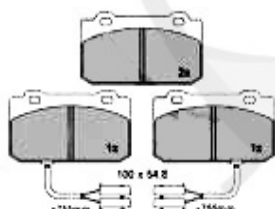

4. 20944 05
vorne/front 1985 > ATE
mit Warnkontakt/
with abrasion control