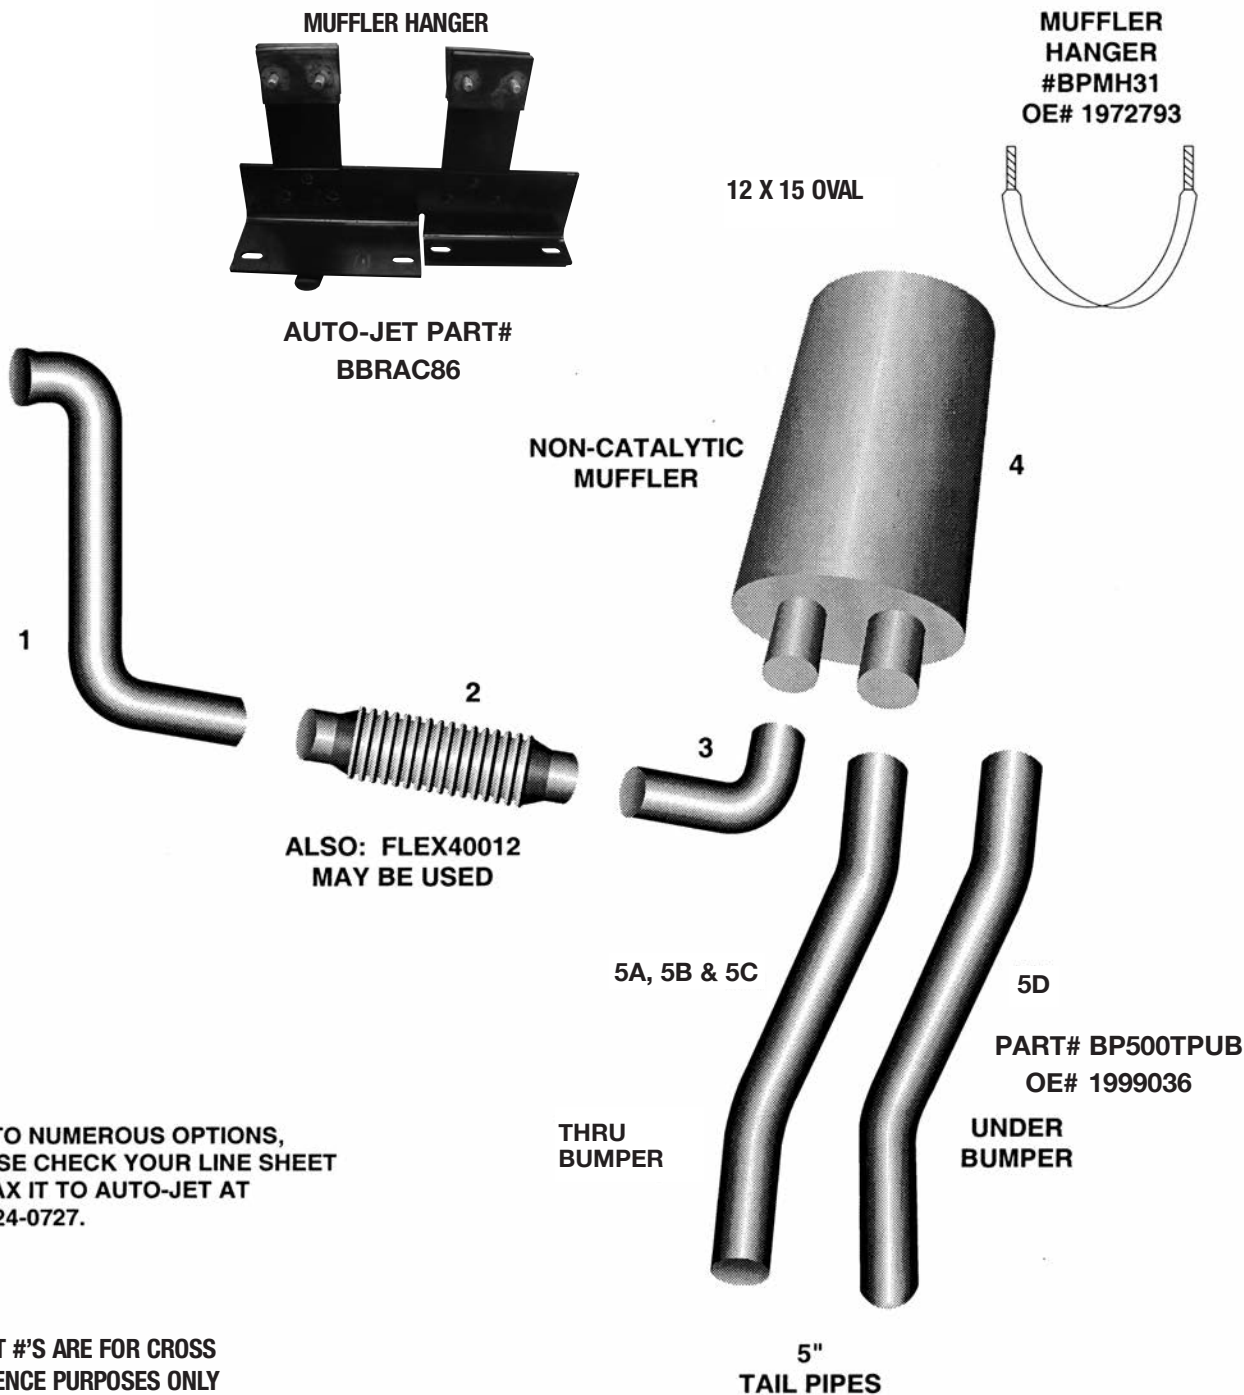

BLUEBIRD EXHAUST SYSTEMS

1999-UP BLUEBIRD ALL-AMERICAN 3126 CATERPILLAR PUSHER

DESCRIPTION	1	2	3	4	5 - TAILPIPES THRU BUMPER		
	TURBO PIPE	BELLOWS PIPE	MUFFLER INLET PIPE	MUFFLER	A	B	C
PART #	BP3126T	SSB40012	BP3126MIN	BP400500RV99	BP500TPTB	BP500TP07	BP500TP98
BLUEBIRD #	0003429	1124767	0003428	1759182	1997212	0065007	1809714

AUTO-JET MUFFLER CORP. • UNITED MUFFLER CORP.

U.S. toll free 1-800-247-5391 • Fax 515-224-0727 • website: www.auto-jet.com
Canada toll free 1-866-229-3402 • Fax 519-455-1103 • website: www.unitedmuffler.com