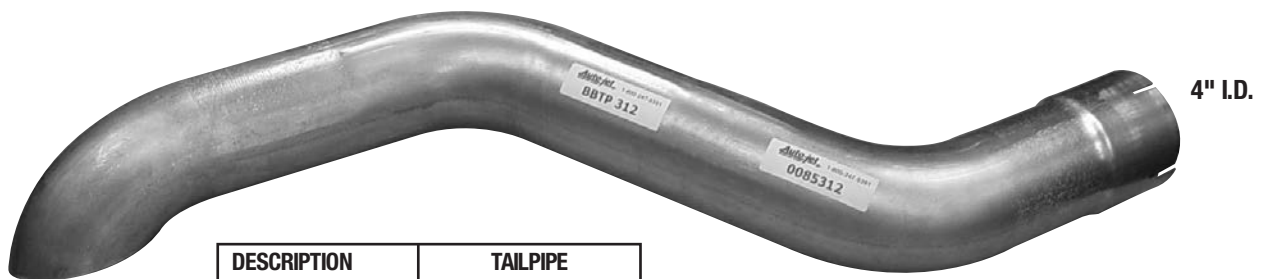

BLUEBIRD VISION ALL-AMERICAN TAILPIPES

BETWEEN BENDS	14"	17"
PART #	BPTP910	BPTP310
O.E. PART #	0074910	0085310

PART #	BV308
O.E. PART #	0085308

DESCRIPTION	TAILPIPE
PART #	BBTP312
O.E. PART #	0085312

AUTO-JET MUFFLER CORP. • UNITED MUFFLER CORP.