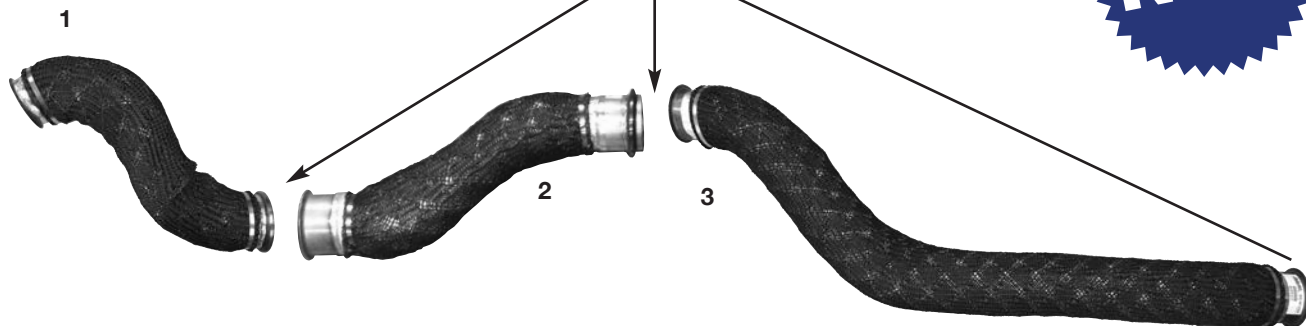

BLUEBIRD EXHAUST SYSTEMS

2010 & UP FE 6.7 LITRE CUMMINS AIR SUSPENSION

SEE DPF SECTION
DPF HANGERS
PART# 9.63MHTORCA
O.E.# 00108778

SCR = SELECTIVE
CATALYTIC
REDUCTION