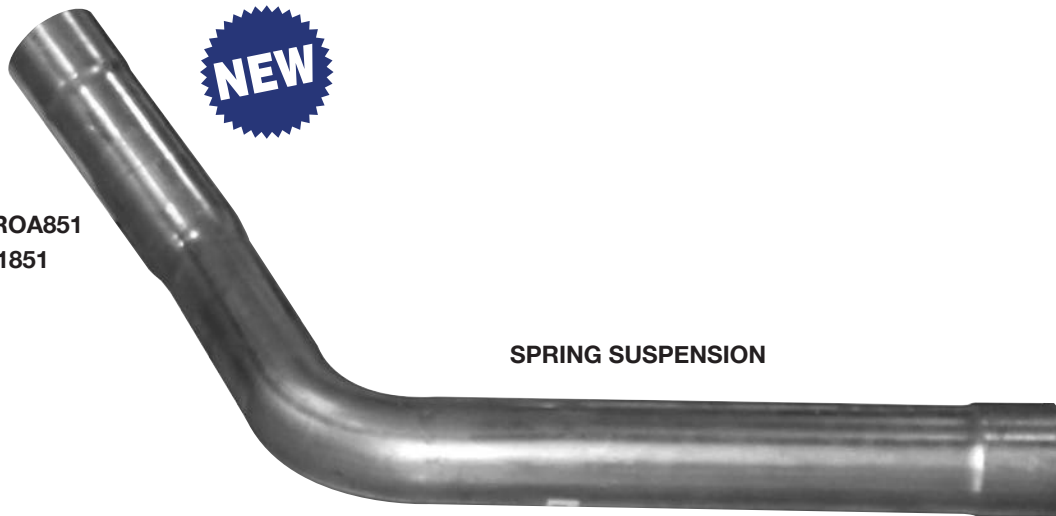

2018 & UP BLUEBIRD VISION OVER AXLE PIPES

REAR OVER AXLE

PART # BBROA851
O.E. # 10041851

SPRING SUSPENSION

PART # BBROA328P
O.E. # 10046328

AIR SUSPENSION
PROPANE

PART # BBROA709
O.E. # 10051709

AIR SUSPENSION