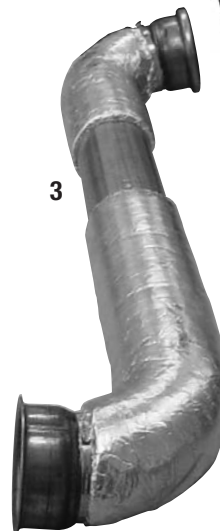

BLUEBIRD EXHAUST SYSTEMS

2004-UP BLUEBIRD ALL-AM. CUMMINS ISC PUSHER

V-CLAMP
83VCLT

400ACCUSI

DUE TO NUMEROUS OPTIONS,
PLEASE CHECK YOUR LINE SHEET.

SEE DPF SECTION FOR CORRECT
APPLICATION

2

MUFFLER: CATALYTIC
DIESEL PARTICULATE FILTER
SIDE-INLET