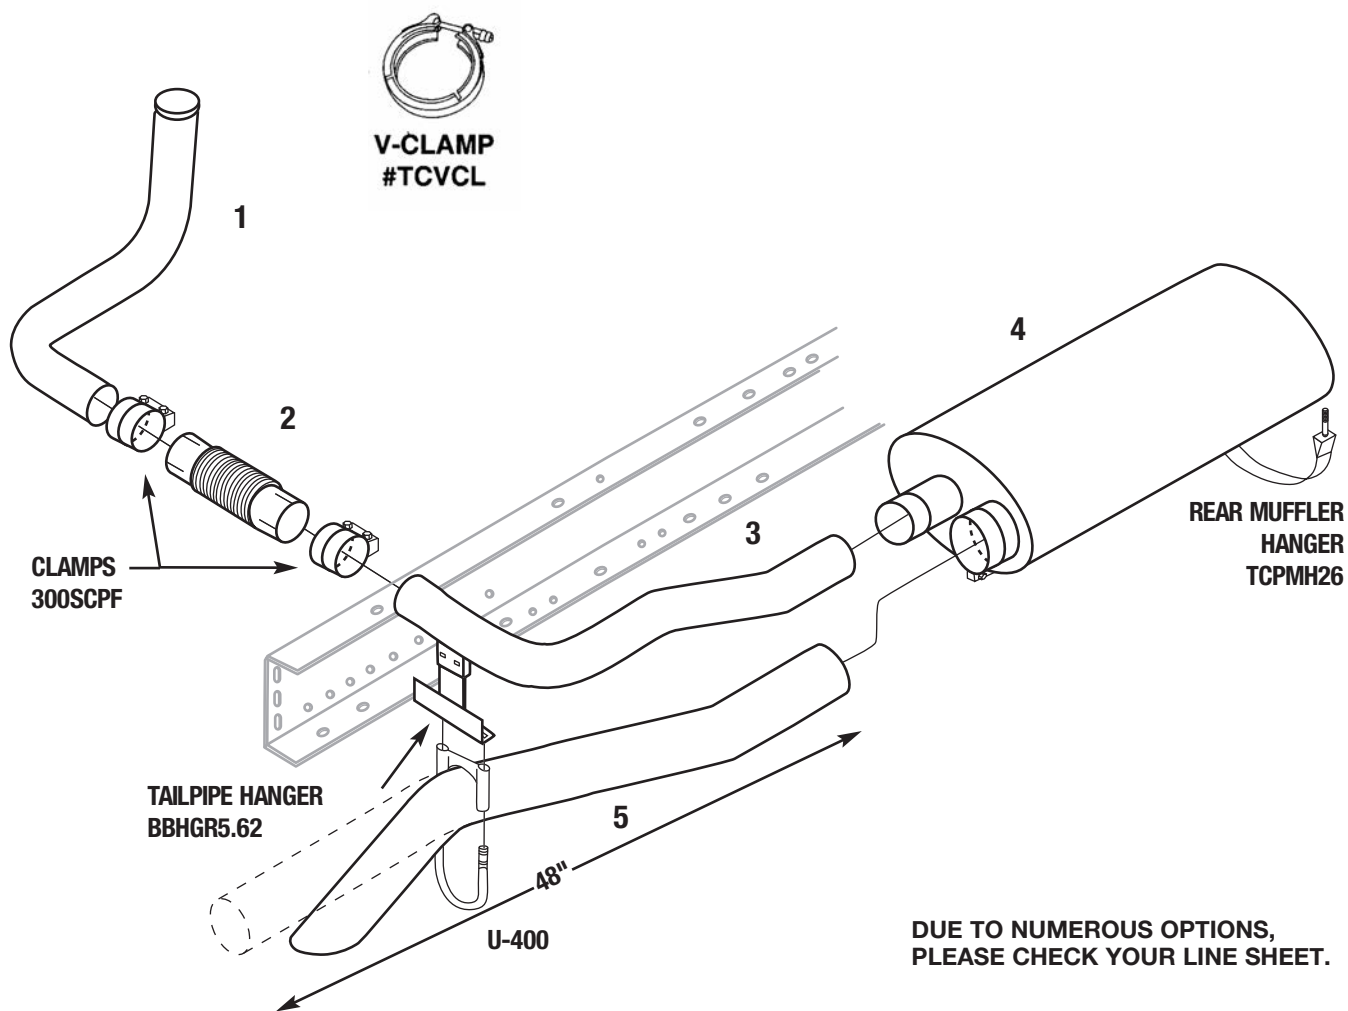

BLUEBIRD VISION TURBO-PIPES

2000-UP BLUEBIRD B-SERIES ALL-AMERICAN PUSHER 5.9 ISB REAR ENGINE

DESCRIPTION	1 TURBO PIPE	2 BELLOWS PIPE	3 - MUFFLER INLET PIPE	4 MUFFLER	5 - TAIL PIPE THRU - BUMPER
PART #	BP59T				BP59TPST
END CSN 10034454	(OE # 1935550)	SSB30012	BP59MIN	TC300400RV94	
PART #	TCPT98	Same	Same	Same	UNDER - BUMPER
BEGIN CSN 10034455	(OE # 0004518)				BP59TPTD

OE PART #'S ARE FOR CROSS REFERENCE PURPOSES ONLY

AUTO-JET MUFFLER CORP. • UNITED MUFFLER CORP.

U.S. toll free 1-800-247-5391 • Fax 515-224-0727 • website: www.auto-jet.com
Canada toll free 1-866-229-3402 • Fax 519-455-1103 • website: www.unitedmuffler.com