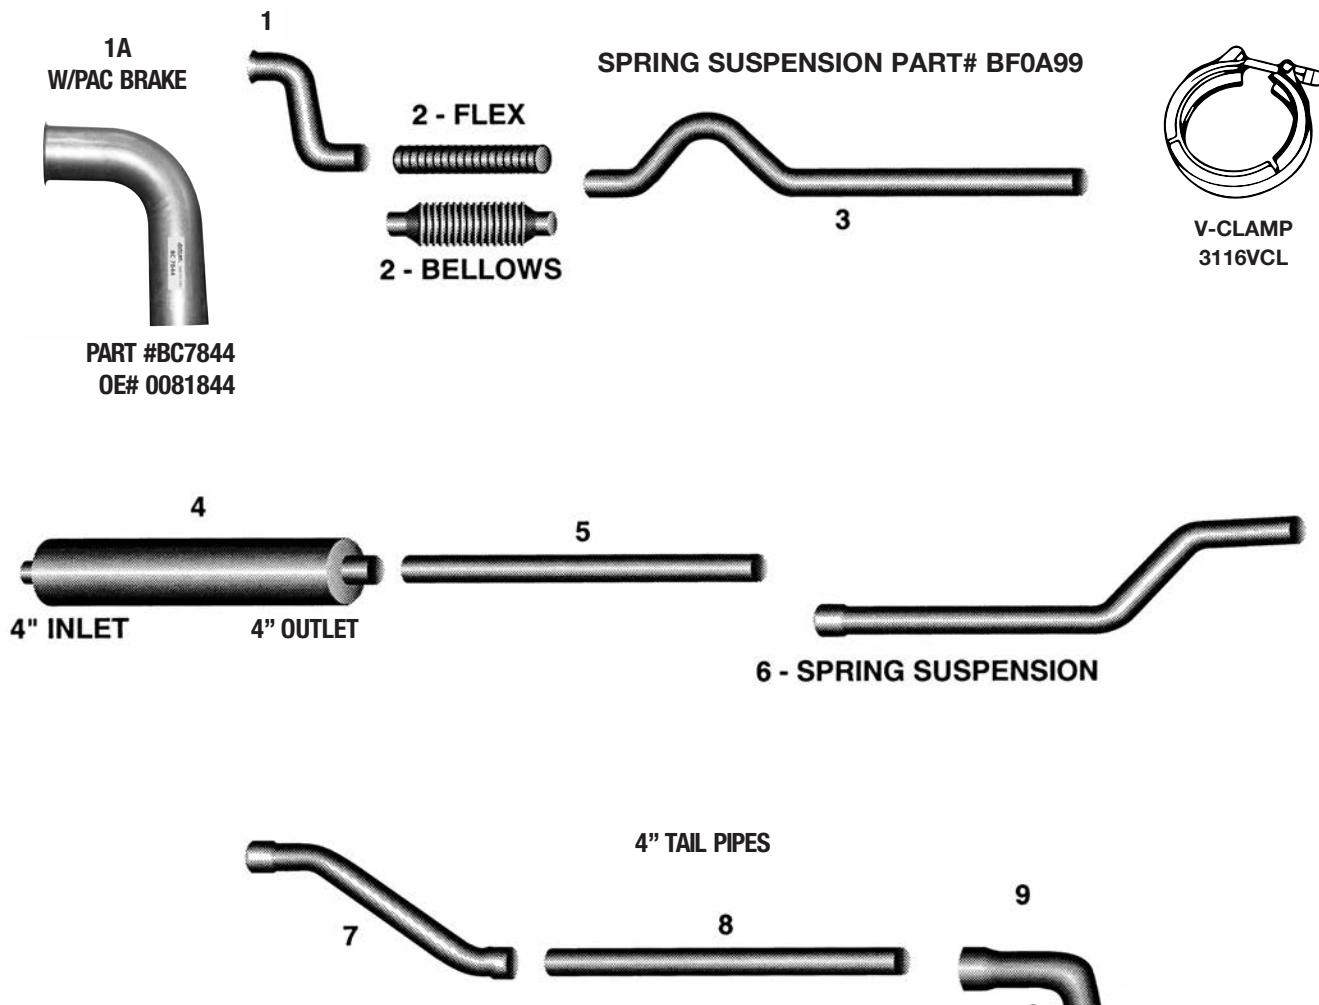

BLUEBIRD EXHAUST SYSTEMS

2005-UP BLUEBIRD ALL-AMERICAN PULLER, CAT. 3126 & C7

DUE TO NUMEROUS OPTIONS,
PLEASE CHECK YOUR LINE SHEET.

FOR: SIDE DISCHARGE TAIL PIPE SEE PAGE BB 27

OE PART #'S ARE FOR CROSS REFERENCE PURPOSES ONLY

DESCRIPTION	1 TURBO PIPE 3126 CAT.	2 FLEXIBLE CONNECTOR FLEX TUBE BELLOWS		3 FRONT OVERAXLE	4 MUFFLER NON-CATALYST	5 STRAIGHT PIPE 4" 190" MEASURE LENGTH	
PART #	B3126T99	FLEX40012	SSB40012	BF0A99	B400400	400STP	
OE #	0000707	1522416	1124767	0000708	1997964	0003564	
DESCRIPTION	6 REAR OVERAXLCE FRONT PIPE SPRING SUSPENSION		7 REAR OVERAXLE REAR PIPE		8 4" STRAIGHT PIPE		9 TAIL PIPE
PART #	BBFOA95		BROA297		400STP		TD40024
OE #	000095		0085297				0064130

AUTO-JET MUFFLER CORP. • UNITED MUFFLER CORP.

U.S. toll free 1-800-247-5391 • Fax 515-224-0727 • website: www.auto-jet.com
Canada toll free 1-866-229-3402 • Fax 519-455-1103 • website: www.unitedmuffler.com