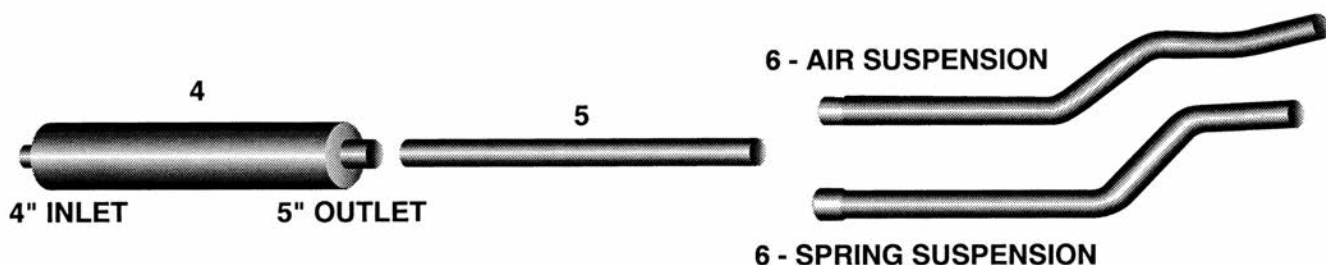

BLUEBIRD EXHAUST SYSTEMS

1998-UP BLUEBIRD ALL-AMERICAN PULLER, CAT. 3126 & CUMMINS 8.3 ISC ENGINES

SPRING SUSPENSION PART# BFOA99
AIR-RIDE SUSPENSION
PART#BFOA71
O.E.#0021071

PHOTOS PAGE BB 16

DUE TO NUMEROUS OPTIONS,
PLEASE CHECK YOUR LINE SHEET.