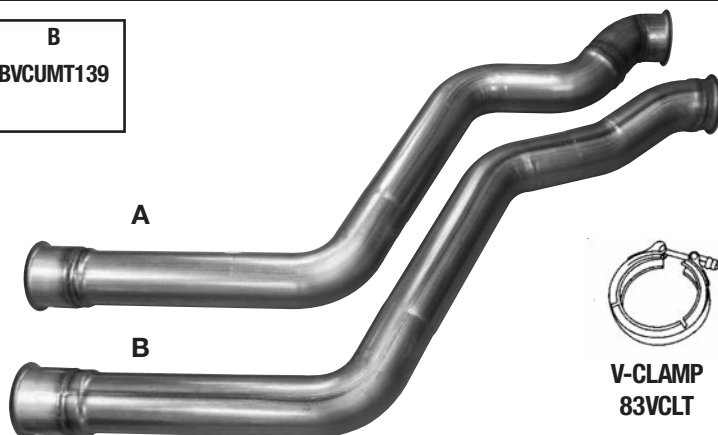

BLUEBIRD EXHAUST SYSTEMS

2007 & UP BLUEBIRD VISION 6.7 LITRE CUMMINS TURBO PIPE

	A	B
PART #	BVCUMT139 CUSTOM	BVCUMT139
O.E. PART #	00108139	

GASKET
BDPFGS

TURBO-PIPE BLUEBIRD VISION CUMMINS ISB02