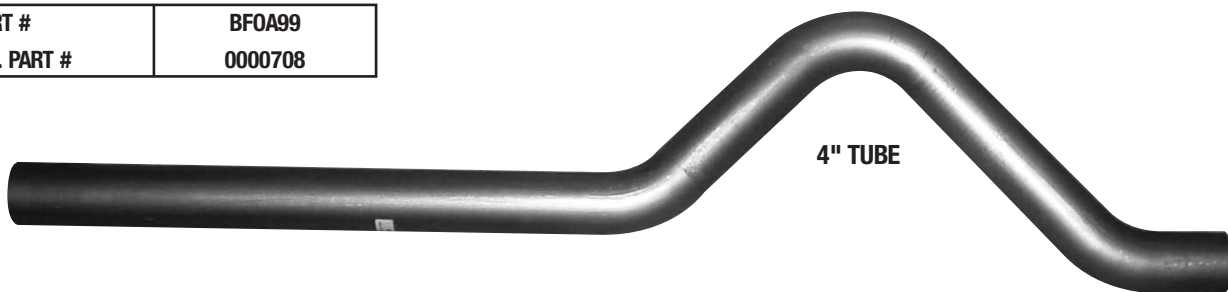

BLUEBIRD ALL-AMERICAN-TC2000 FRONT OVERAXLE PIPES

TC2000 AIR-RIDE

3" TUBE

TCADAPT

PART #	BBFOAIR	HENDRICKSON
O.E. PART #	0022169	TCOA15065 00015065

ALL-AMERICAN SPRING SUSPENSION

PART #	BFOA99
O.E. PART #	0000708