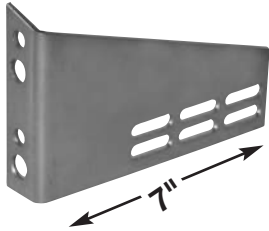

BLUEBIRD EXHAUST SYSTEMS

EXHAUST FRAME BRACKETS

ZINC PLATED

PART # TCBRACKMU
BLUEBIRD PART # 1330158