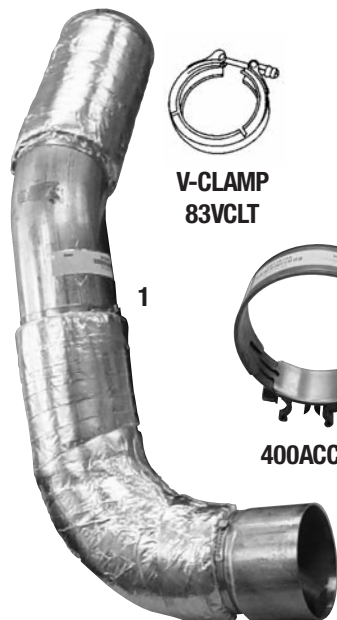

BLUEBIRD EXHAUST SYSTEMS

2004-UP BLUEBIRD ALL-AM. CUMMINS ISC PUSHER

400ACCUSI

DUE TO NUMEROUS OPTIONS,
PLEASE CHECK YOUR LINE SHEET.

SEE DPF SECTION FOR CORRECT
APPLICATION

2