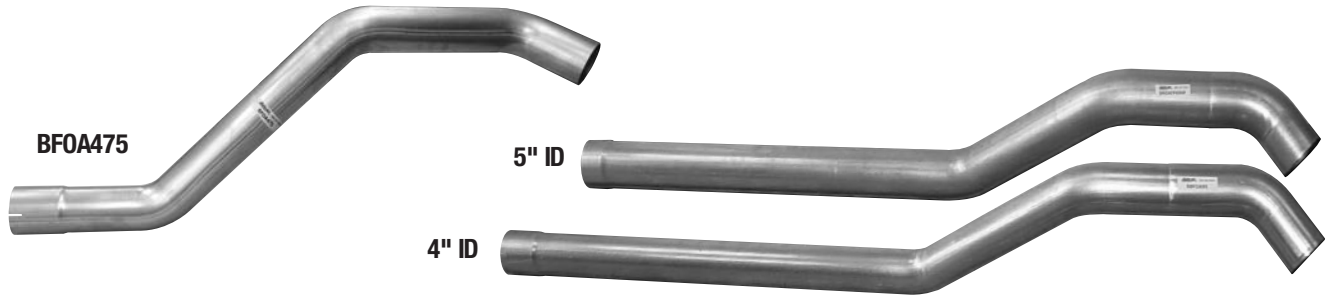

BLUEBIRD ALL-AMERICAN REAR OVERAXLE FRONT PIPES

SPRING SUSPENSION 190" TO 232" W.B.

	5" TUBE	4" TUBE	4" TUBE
PART #	BROAFP99SP	BBFOA95	BFOA475
O.E. PART #	0003167	0000095	10011475

OE PART #'S ARE FOR CROSS REFERENCE PURPOSES ONLY