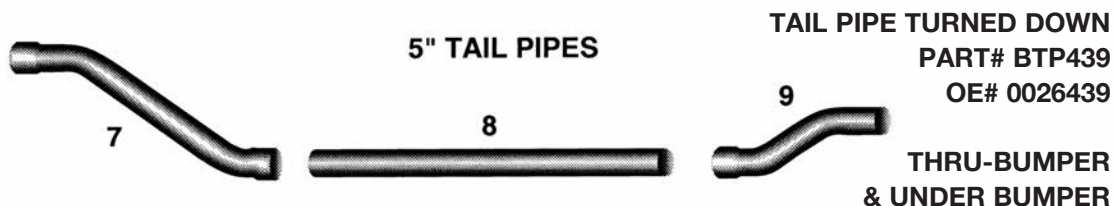

BLUEBIRD EXHAUST SYSTEMS

1998-UP BLUEBIRD ALL-AMERICAN PULLER, CAT. 3126 & CUMMINS 8.3 ISC ENGINES

SPRING SUSPENSION PART# BFOA99
AIR-RIDE SUSPENSION
PART#BFOA71
O.E.#0021071

PHOTOS PAGE BB 16

DUE TO NUMEROUS OPTIONS,
PLEASE CHECK YOUR LINE SHEET.