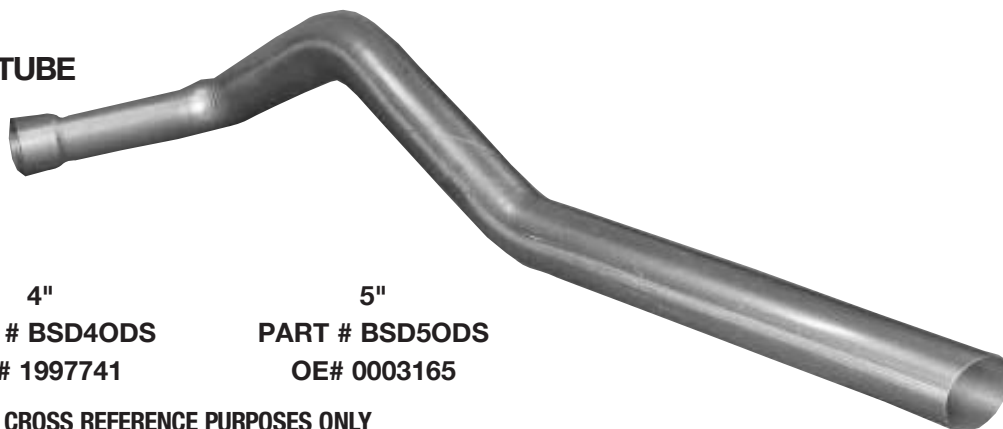

BLUEBIRD SIDE DISCHARGE TAIL PIPES

2010 & UP BLUEBIRD ALL-AMERICAN

PART # BSD169TP
OE# 10012226

4" OD

1998-UP BLUEBIRD ALL-AMERICAN 4 & 5" OVER DRIVE SHAFT

LEFT SIDE-DISCHARGE TAILPIPE

ALUMINIZED TUBE

4"