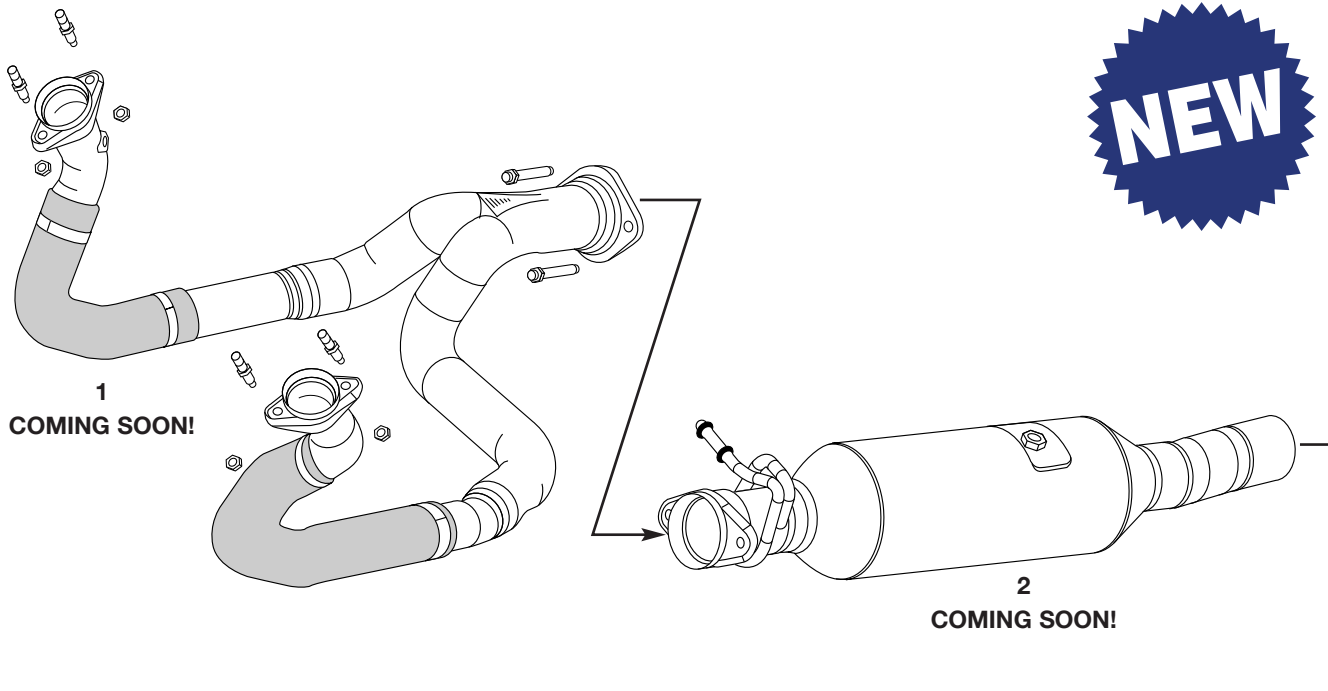

2018 & UP BLUEBIRD VISION PROPANE - GAS

BLUEBIRD V-10 ROUSH PROPANE

	1	2	3	4	5
DESCRIPTION	Y-PIPE	CATALYTIC CONVERTER	OFFSET	3PC HANGER ASSEMBLY	MUFFLER
PART#	T.B.D.	T.B.D.	BB2608EXT	BBHGR8883	BB6736
O.E.#	10042602	00099860	10042608	10046588 & 10033075	10046736