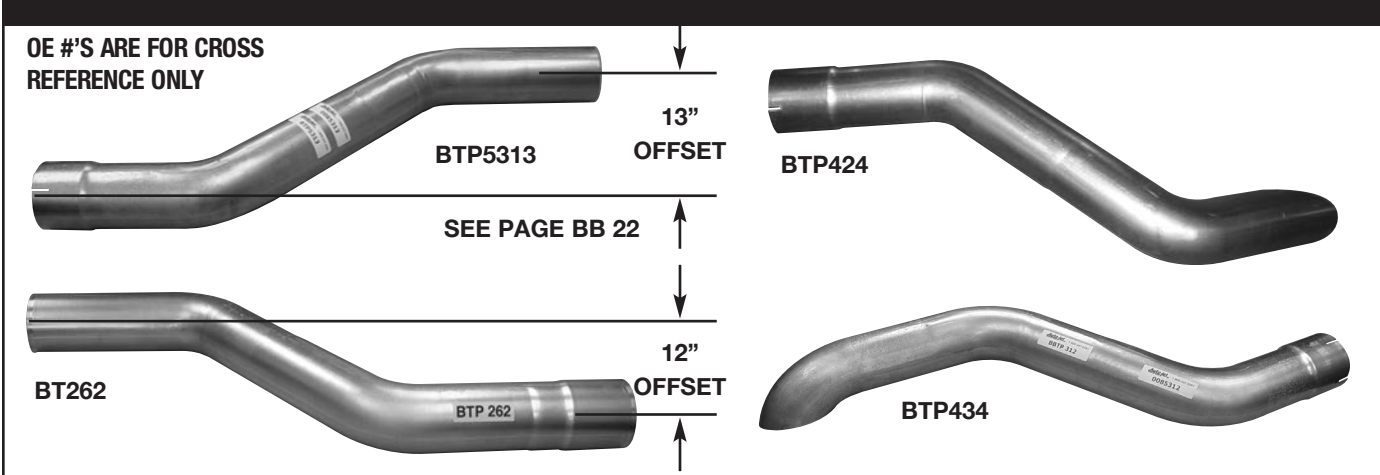

TAILPIPES

DESCRIPTION	UNDER BUMPER	THRU-BUMPER	TURNUED DOWN	90° TURNUED DOWN
PART#	BTP5313	BTP262	BTP424	BTP434
O.E. PART #	0085313	0126262	0126424	0126434

AUTO-JET MUFFLER CORP. • UNITED MUFFLER CORP.

U.S. toll free 1-800-247-5391 • Fax 515-224-0727 • website: www.auto-jet.com
Canada toll free 1-866-229-3402 • Fax 519-455-1103 • website: www.unitedmuffler.com