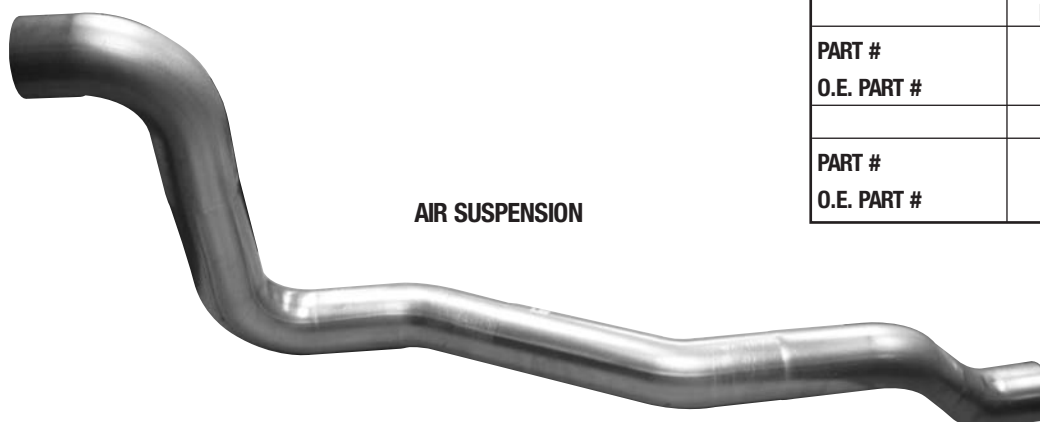

BLUEBIRD VISION

BLUEBIRD VISION OVER DRIVESHAFT SIDE DISCHARGE TAILPIPE

PART #	BVSDTP
O.E. PART #	00114160

2010 & UP BLUEBIRD VISION 169" WB OVERAXLE FRONT SECTION

AIR SUSPENSION

	FRONT SECTION
PART #	BVOA463
O.E. PART #	10011463
	REAR SECTION
PART #	BROA487
O.E. PART #	10011487