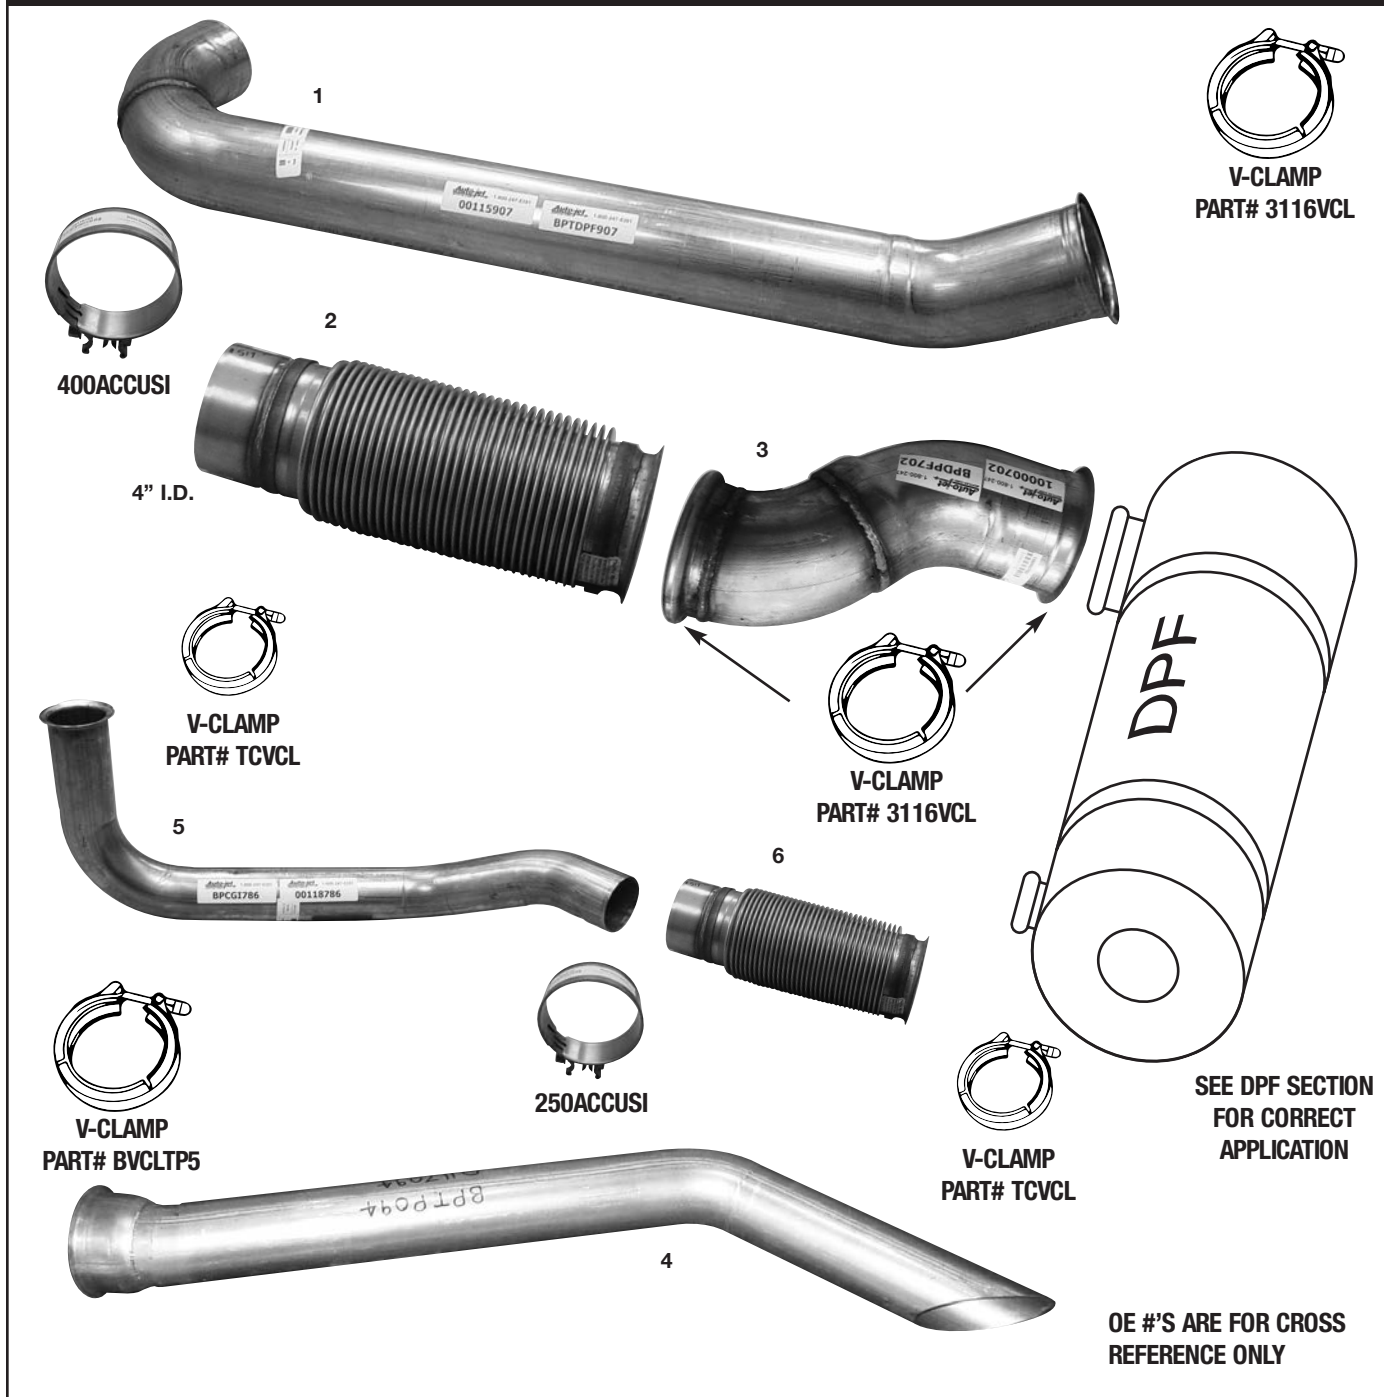

BLUEBIRD EXHAUST SYSTEMS

2007 & UP ALL-AMERICAN C7 CATERPILLAR WITH DPF

DESCRIPTION	1 TURBO-PIPE	2 BELLOWS	3 BELLOWS TO DPF	4 TAILPIPE UNDER BUMPER	5 C.G.I. PIPE	6 BELLOWS 2 1/2"
PART #	BPTDPF907	BPBELL	BPDPF702	BPTP094	BPCGI786	BPBELL99
O.E. PART #	00115907	0109851	10000702	0117094	0118786	0118999

AUTO-JET MUFFLER CORP. • UNITED MUFFLER CORP.

U.S. toll free 1-800-247-5391 • Fax 515-224-0727 • website: www.auto-jet.com
Canada toll free 1-866-229-3402 • Fax 519-455-1103 • website: www.unitedmuffler.com