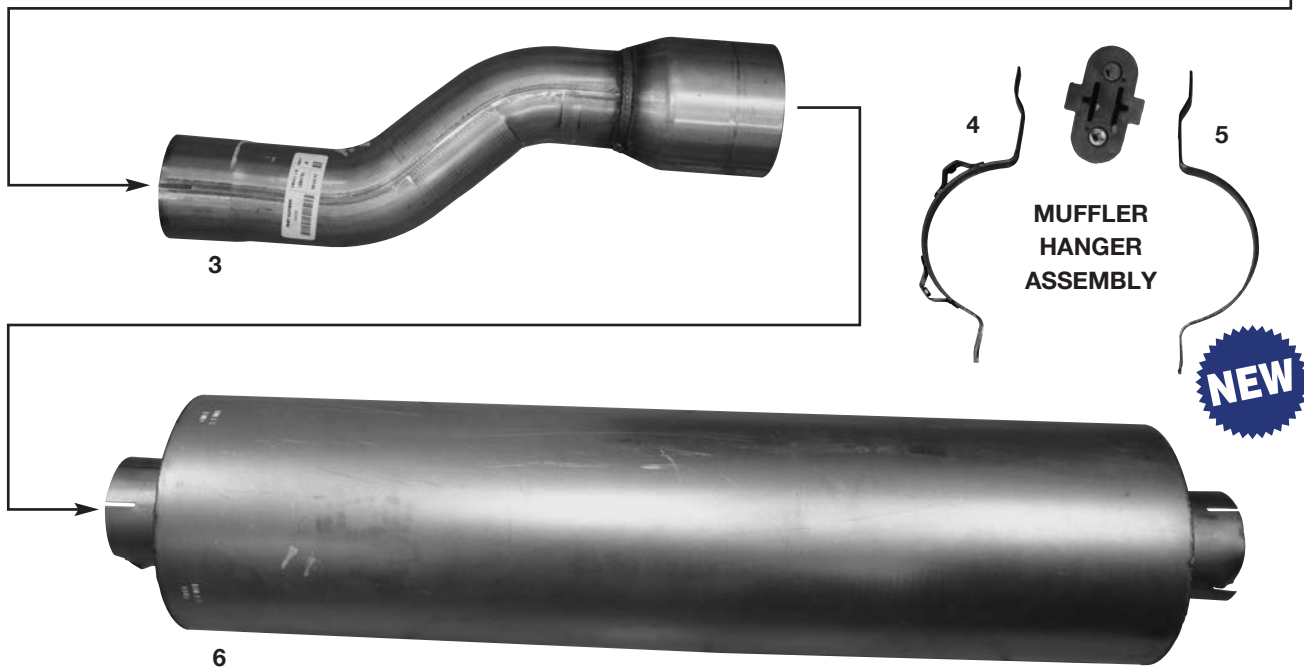

2018 & UP BLUEBIRD VISION PROPANE - GAS

BLUEBIRD V-10 ROUSH PROPANE

	1	2	3	4	5
DESCRIPTION	Y-PIPE	CATALYTIC CONVERTER	OFFSET	3PC HANGER ASSEMBLY	MUFFLER
PART#	T.B.D.	T.B.D.	BB2608EXT	BBHGR8883	BB6736
O.E.#	10042602	00099860	10042608	10046588 & 10033075	10046736