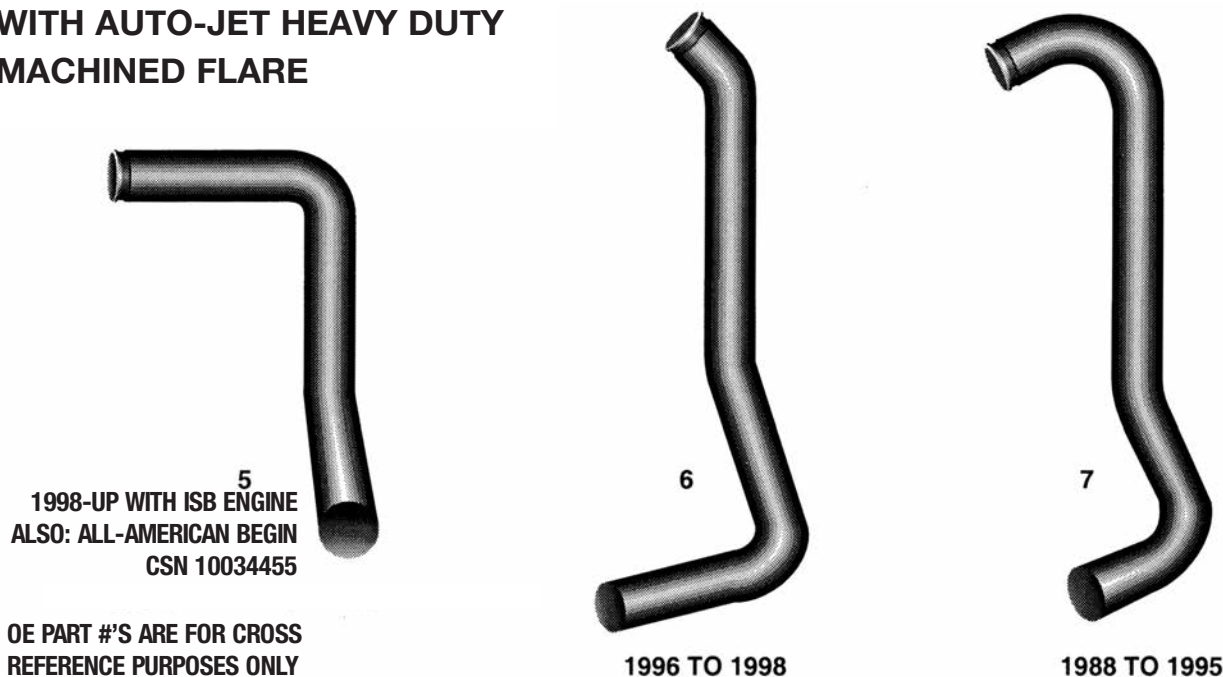

OE PART #'S ARE FOR CROSS
REFERENCE PURPOSES ONLY

DESCRIPTION	5	6	7
	TCPT98	TCPBT94	TCMANRE
OE PART #	0004518 (ISB ENGINE)	1722271	1517473

AUTO-JET MUFFLER CORP. • UNITED MUFFLER CORP.

U.S. toll free 1-800-247-5391 • Fax 515-224-0727 • website: www.auto-jet.com
Canada toll free 1-866-229-3402 • Fax 519-455-1103 • website: www.unitedmuffler.com