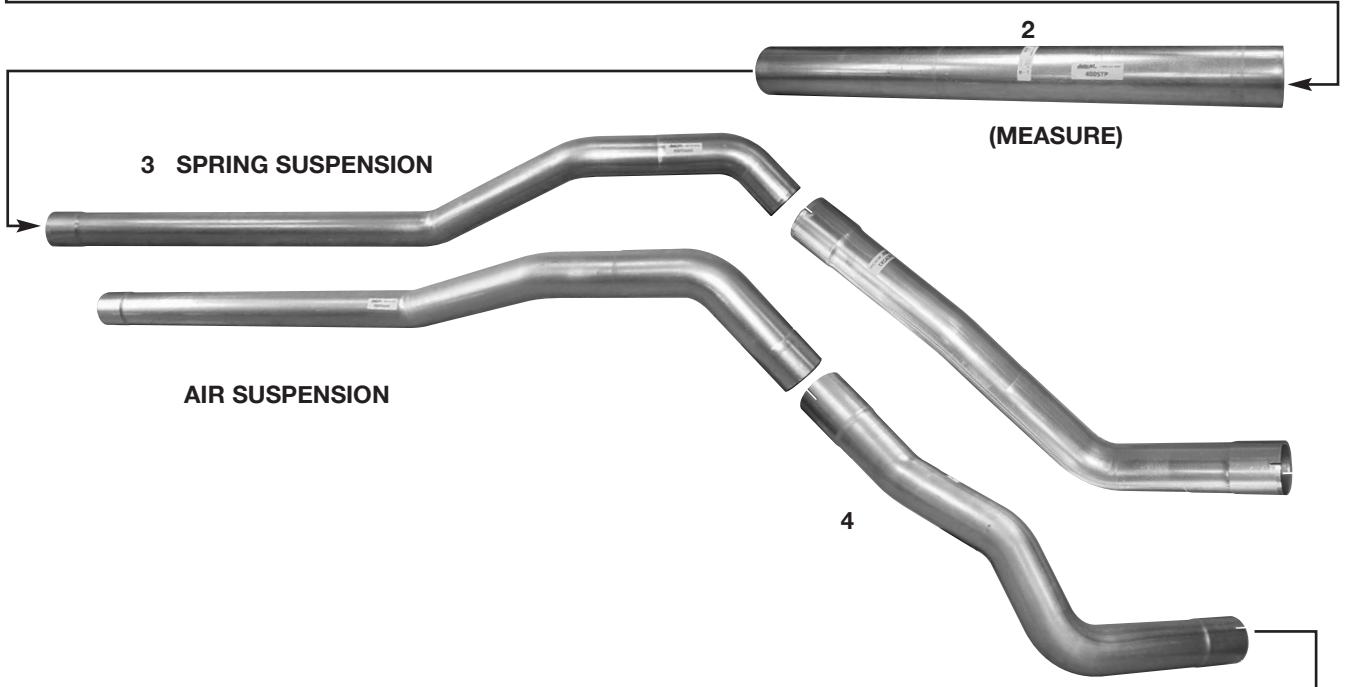

BLUEBIRD VISION EXHAUST SYSTEMS

2007 & UP VISION ISB07 CUMMINS ENGINE

OE #'S ARE FOR CROSS REFERENCE ONLY

DESCRIPTION	1 TURBO PIPE	2 STRAIGHT PIPE	3 REAR OVERAXLE FRONT PIPE SPRING SUSP. AIR SUSP.		4 REAR OVERAXLE REAR PIPE SPRING SUSP. AIR SUSP.		5 STRAIGHT PIPE	6 TAILPIPE
AUTO-JET PART#	BVCUMT139 OR BVCUMT139 CUSTOM	400STP (MEASURE)	BBFOA95	BBFOA94	BROA297	BBROA298	400STP (MEASURE)	BTP5313 (UNDER BUMPER)
O.E. PART #	00108139		00000095	00000094	00085297	00085298		00085313

AUTO-JET MUFFLER CORP. • UNITED MUFFLER CORP.

U.S. toll free 1-800-247-5391 • Fax 515-224-0727 • website: www.auto-jet.com
Canada toll free 1-866-229-3402 • Fax 519-455-1103 • website: www.unitedmuffler.com