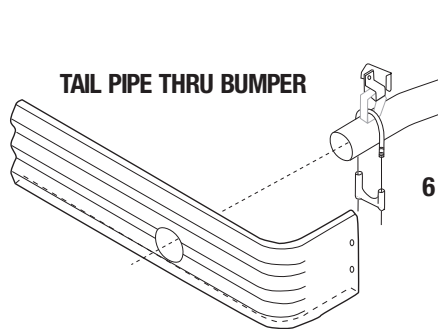

3

V-CLAMP
3116VCLT

TAIL PIPE THRU BUMPER

6

5

7

OE PART #'S ARE FOR CROSS REFERENCE PURPOSES ONLY

DESCRIPTION	1 TURBO PIPE	2 BELLOWS PIPE	3 MUFFLER INLET PIPE	4 MUFFLER	5 TAILPIPE UNDER BUMPER	6 TAILPIPE THRU-BUMPER	7 DIFFUSER
PART #	BP457T	BPBELL	BPMIN458	AVAIL.	BPTP439	BPTP094	BPTP274
BLUEBIRD #	0120457	0109851	0120458	SOON	0109439	0117094	10000274
OLD STYLE	0190837	BP837T	0118228	BPMIN228			