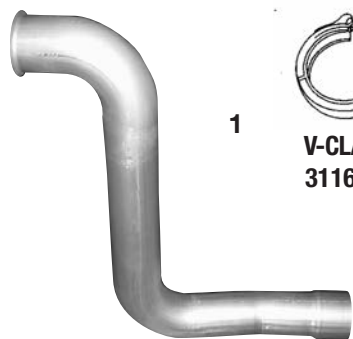

BLUEBIRD VISION EXHAUST SYSTEM

2004-UP BLUEBIRD VISION 3126-C7 CATERPILLAR ENGINE

1

V-CLAMP
3116VCL