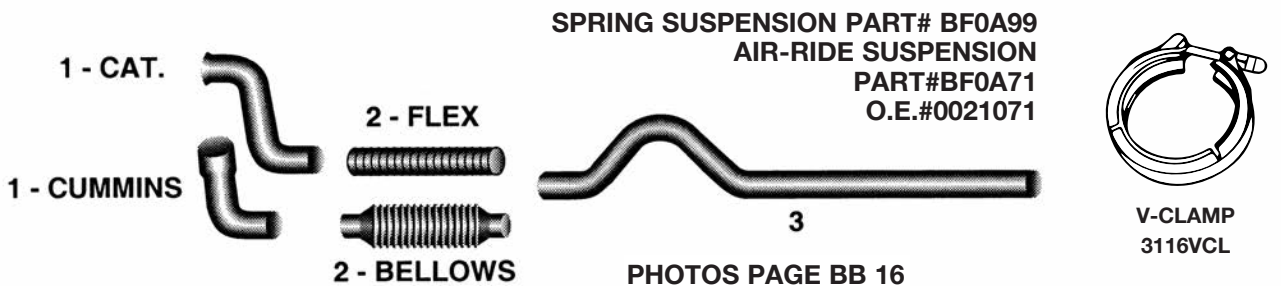

BLUEBIRD EXHAUST SYSTEMS

1998-UP BLUEBIRD ALL-AMERICAN PULLER, CAT. 3126 & CUMMINS 8.3 ISC ENGINES

SPRING SUSPENSION PART# BFOA99
AIR-RIDE SUSPENSION
PART#BFOA71
O.E.#0021071

PHOTOS PAGE BB 16