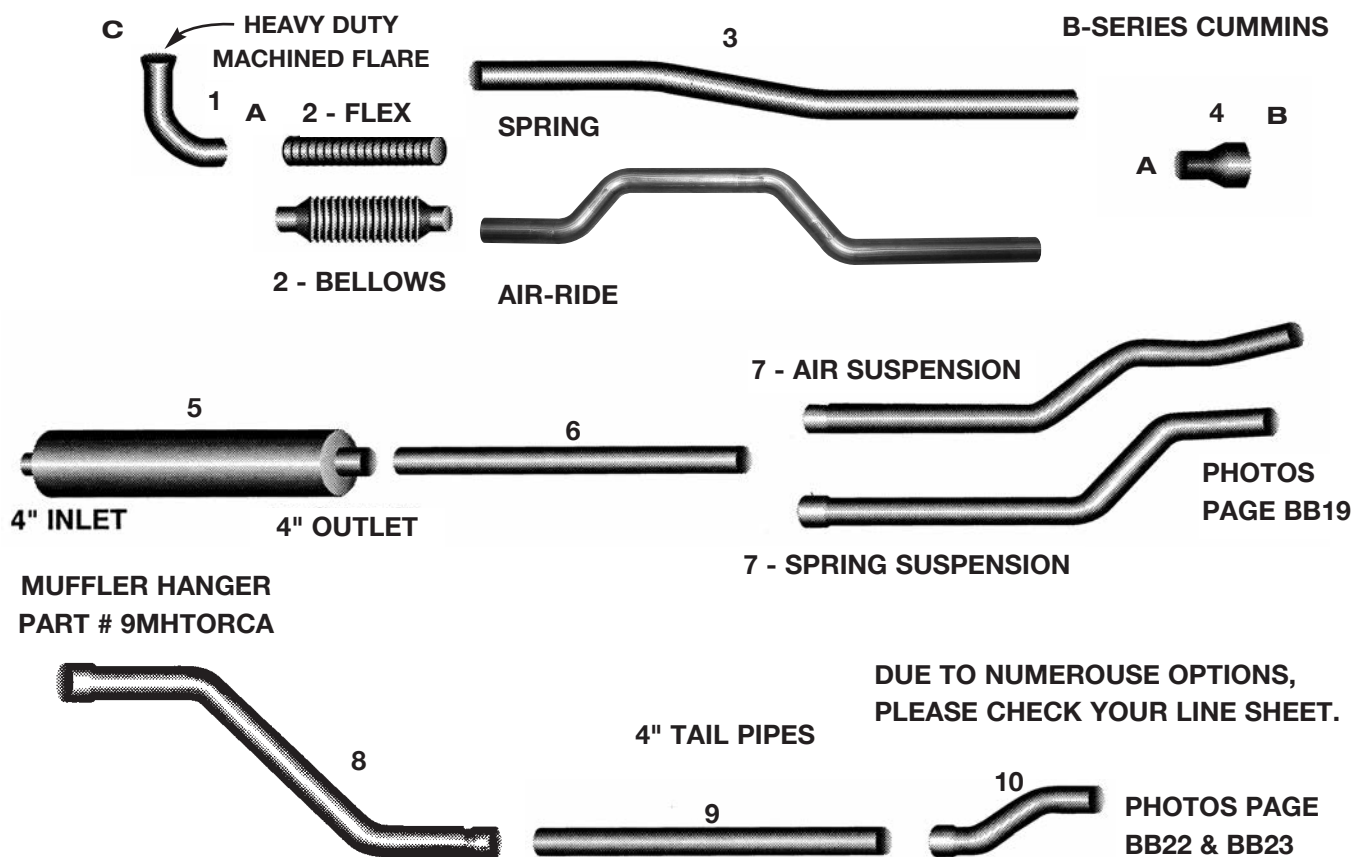

BLUEBIRD EXHAUST SYSTEMS

1999-UP BLUEBIRD ALL-AMERICAN B-SERIES CUMMINS 4" SYSTEM

DESCRIPTION	1 TURBO PIPE	2 FLEX	2B - OPTIONAL BELLOWS	3 FRONT OVERAXLE	4 ADAPTER	5 MUFFLER	6 4" STRAIGHT PIPE
PART #	TCMAN20	TCFLEX	SSB30012	TCFOA300EXT98 SPRING SUSP.	TCADAPT	B400400	400STP (MEASURE LENGTH)
PART #	TCMAN94 (OPTIONAL STAINLESS)			BBFOAIR AIR SUSP.			

DESCRIPTION	7 REAR OVERAXLE FRONT PIPE		8 REAR OVERAXLE REAR PIPE	9 4" STRAIGHT PIPE	10 TAIL PIPES
PART #	SPRING SUSPENSION BBFOA95	AIR RIDE BBFOA94	BBROA675 PHOTO PAGE BB21	400STP7	BVTP2614 (THRU BUMPER) BBTP 6440 (TURNED DOWN) 400 EXT (STRAIGHT) BBTP310
	FOR HENDRICKSON AIR-RIDE, SEE PAGE BB19				

AUTO-JET MUFFLER CORP. • UNITED MUFFLER CORP.

U.S. toll free 1-800-247-5391 • Fax 515-224-0727 • website: www.auto-jet.com
Canada toll free 1-866-229-3402 • Fax 519-455-1103 • website: www.unitedmuffler.com