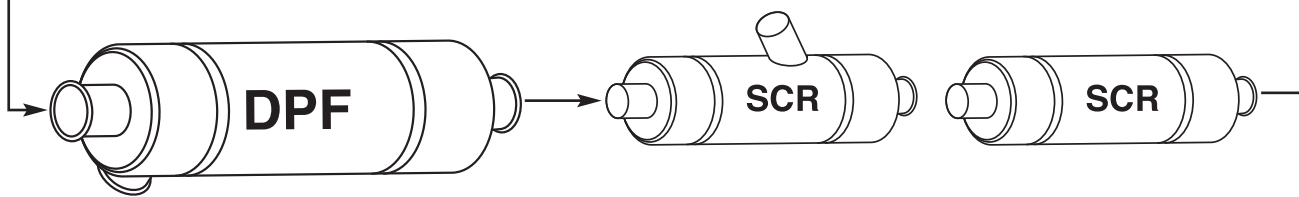

BLUEBIRD EXHAUST SYSTEMS

2010 & UP FE 6.7 LITRE CUMMINS AIR SUSPENSION

SEE DPF SECTION
DPF HANGERS
PART# 9.63MHTORCA
O.E.# 00108778

SCR = SELECTIVE
CATALYTIC
REDUCTION