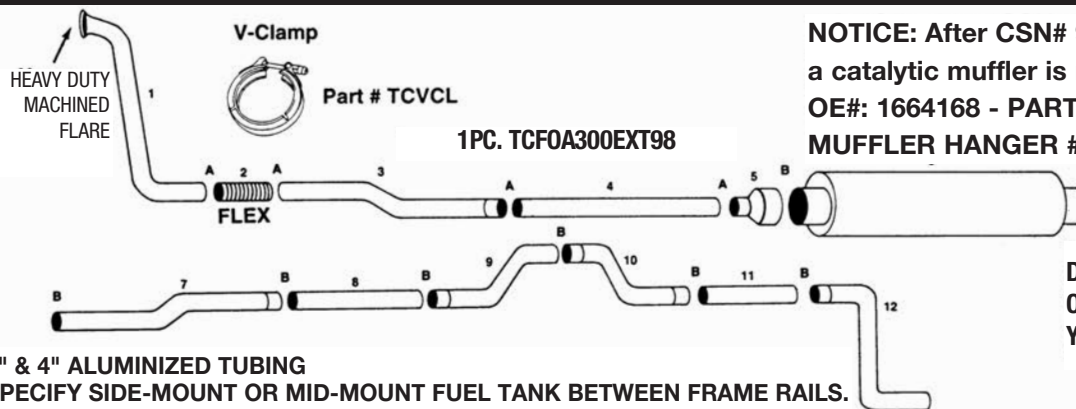

TC2000 EXHAUST SYSTEMS

1988-UP CUMMINS 6BT5.9 & 6BTA5.9, BLUEBIRD TC2000

NOTICE: After CSN# 990898
a catalytic muffler is required.
OE#: 1664168 - PART # 400CAT44
MUFFLER HANGER #9MHTORCA

**DUE TO NUMEROUS
OPTIONS, PLEASE CHECK
YOUR LINE SHEET.**

SEE PAGE BB 38 FOR
MID MOUNT FUEL TANK

3" & 4" ALUMINIZED TUBING
SPECIFY SIDE-MOUNT OR MID-MOUNT FUEL TANK BETWEEN FRAME RAILS.
SEE PAGE BB 39 FOR TURBO PIPE DRAWINGS.

DESCRIPTION	1988-1990	1991-1993	1994-UP	2 - FLEX STAINLESS	3 - FRONT OVERAXLE	4 - FRONT EXTENSION	5 ADAPTER
	1 - TURBO PIPES						
DESCRIPTION	1988-1990	1991-1993	1994-UP	2 - FLEX STAINLESS	3 - FRONT OVERAXLE	4 - FRONT EXTENSION	5 ADAPTER
PART #	TCMAN	TCMAN91	TCMAN94	TCFLEX	TCFOA	TC300EXT	TCADAPT
	WITH CATALYTIC MUFFLER (MEASURE LENGTH)				TCFOASS	NOT REQUIRED	TCADAPTSS
	SIDE MOUNT FUEL TANK						
DESCRIPTION	6 MUFFLER	7 OFFSET	8 EXTENSION	9 - REAR OVERAXLE FRONT SECTION	10 REAR SECTION	11 EXTENSION	12 TAIL PIPE
PART #	400CAT44 (CATALYTIC)	TCREOFF	400STP	TCREFOA	TCREROA	400STP	TCRETP
PART #	TC400400 (NON-CATALYTIC)			(THRU-BUMPER TAILPIPE)			TCTPTB

OPTIONAL TAIL PIPE SPRING SUSPENSION

PART# TCTP436 1 PC.
OE# 0026436
PART# TCTP43610 2 PC.

SEE PAGE BB 41 FOR MORE
TC2000 SIDE DISCHARGE TAIL PIPES