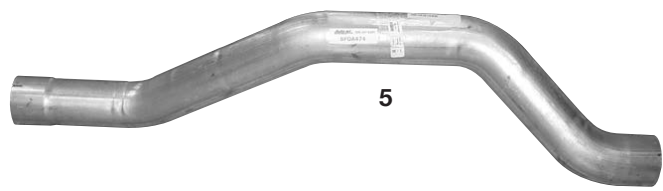

BLUEBIRD EXHAUST SYSTEMS

2010 & UP FE 6.7 LITRE CUMMINS AIR SUSPENSION

V-CLAMP
PART # 3116VCL

SEE DPF SECTION
DPF HANGERS
PART# 9.63MHTORCA
O.E.# 00108778

SCR = SELECTIVE
CATALYTIC
REDUCTION

4

5

6