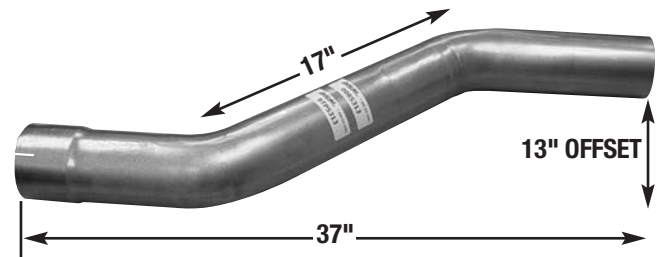

BLUEBIRD VISION ALL-AMERICAN TAILPIPES

THRU-BUMPER & UNDER BUMPER TO MISS TOW HOOK

TURNUED DOWN

PART # BVTP2614
O.E. PART # 0002614

PART # BBTP6440
O.E. PART # 0026440

MISSES TOW HOOK

UNDER BUMPER

PART # BVTP2614
O.E. PART # 0002614