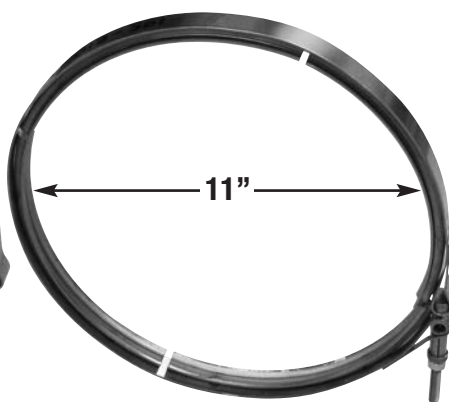

CUMMINS DIESEL PARTICULATE FILTER V-CLAMPS

I.S.B. ENGINES

I.S.C. ENGINES

PART#	DPFVCL95	DPFVCL11	BDPFGS451	BDPFGS452
SIZE	9 1/2"	11"	9 1/2"	11"
CUMMINS O.E.#	2871861	2871862	2871451	2871452
SUPERSEDED#	4965096	4965097		

AUTO-JET MUFFLER CORP. • UNITED MUFFLER CORP.

U.S. toll free 1-800-247-5391 • Fax 515-224-0727 • website: www.auto-jet.com
Canada toll free 1-866-229-3402 • Fax 519-455-1103 • website: www.unitedmuffler.com