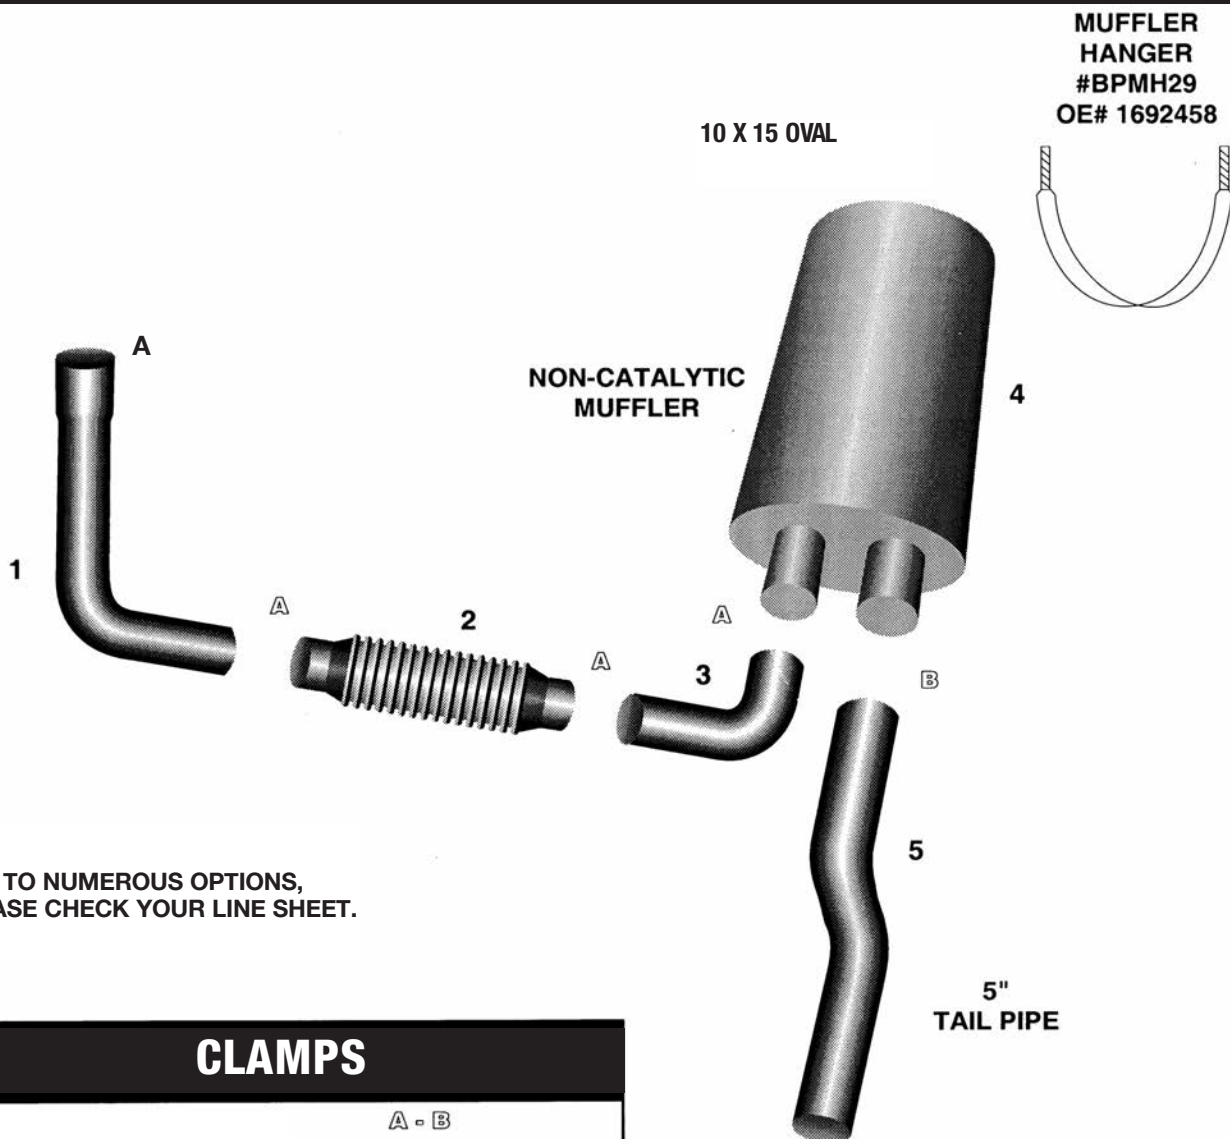

BLUEBIRD EXHAUST SYSTEMS

ALL-AMERICAN 8.3 CUMMINS REAR ENGINE ENDING CSN 991135

DUE TO NUMEROUS OPTIONS,
PLEASE CHECK YOUR LINE SHEET.

CLAMPS

Stainless Clamps
See page ACC 1
for more information

DESCRIPTION	CLAMPS	A - B	
		A - 4"	B - 5"
PART #	FLAT	400SC	500SC
PART #	PRE-FORMED	400SCPF	500SCPF
PART #	U-BOLT	U-400	U-500

OE PART #'S ARE FOR CROSS
REFERENCE PURPOSES ONLY

DESCRIPTION	1 TURBO CONNECTION PIPE	2 BELLOWS PIPE	3 MUFFLER INLET PIPE	4 MUFFLER	5 TAIL PIPE
PART #	BP83T4	SSB40012	BP83MIN4	BP400500RV	BPMOU5NC
BLUEBIRD #	1532225	1124767	1532258	1575836	1532217

AUTO-JET MUFFLER CORP. • UNITED MUFFLER CORP.

U.S. toll free 1-800-247-5391 • Fax 515-224-0727 • website: www.auto-jet.com
Canada toll free 1-866-229-3402 • Fax 519-455-1103 • website: www.unitedmuffler.com