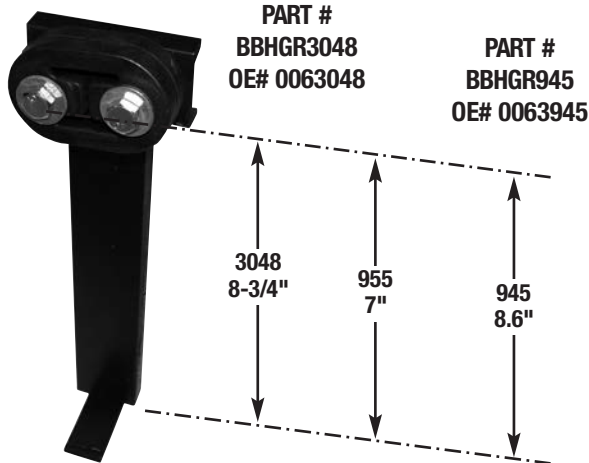

BLUEBIRD ACCESSORIES

HEAVY DUTY CENTER MUFFLER HANGER BRACKET

OE PART #'S ARE FOR CROSS REFERENCE PURPOSES ONLY