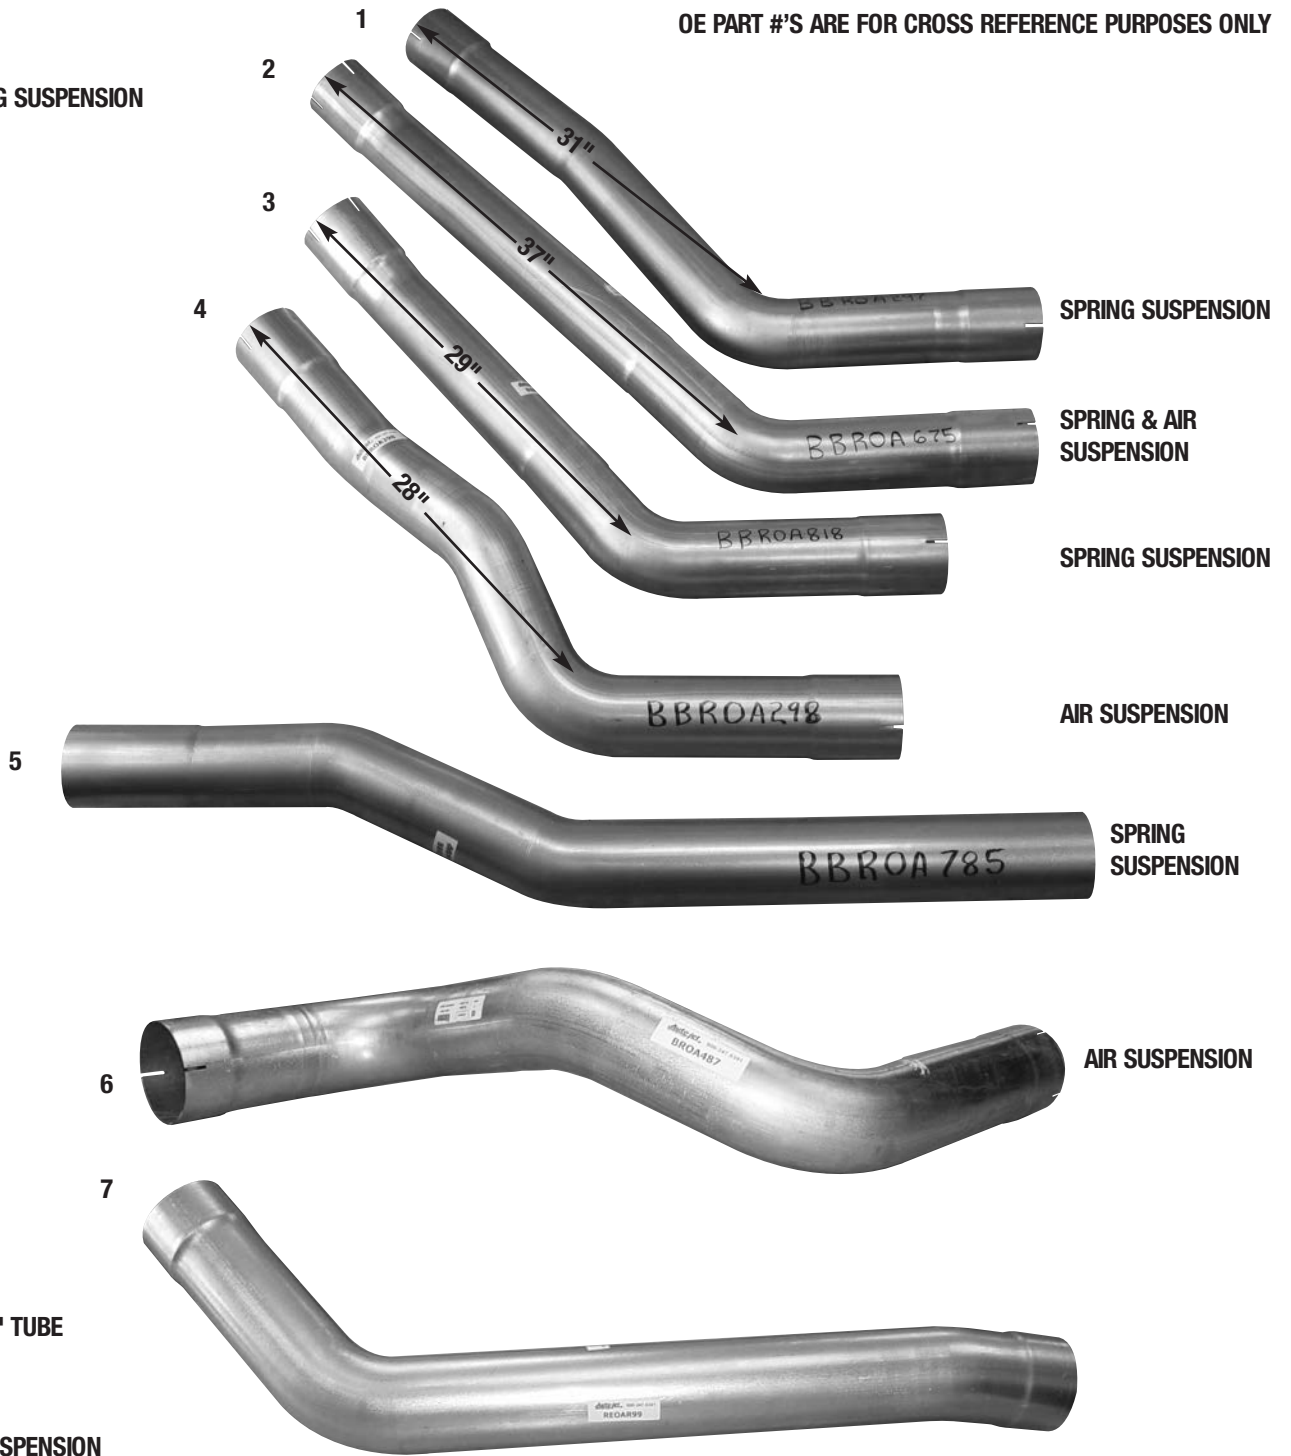

VISION & ALL-AMERICAN REAR OVERAXLE PIPES

OE PART #'S ARE FOR CROSS REFERENCE PURPOSES ONLY

SPRING SUSPENSION

	1	2	3	4	5	6	7
PART #	BROA297	BBROA675	BBROA818	BBROA298	BBROA785	BROA487	REOARP99
O.E. PART #	0085297	00000675	00074818	00085298	00015785	10011487	00003168

AUTO-JET MUFFLER CORP. • UNITED MUFFLER CORP.

U.S. toll free 1-800-247-5391 • Fax 515-224-0727 • website: www.auto-jet.com
Canada toll free 1-866-229-3402 • Fax 519-455-1103 • website: www.unitedmuffler.com