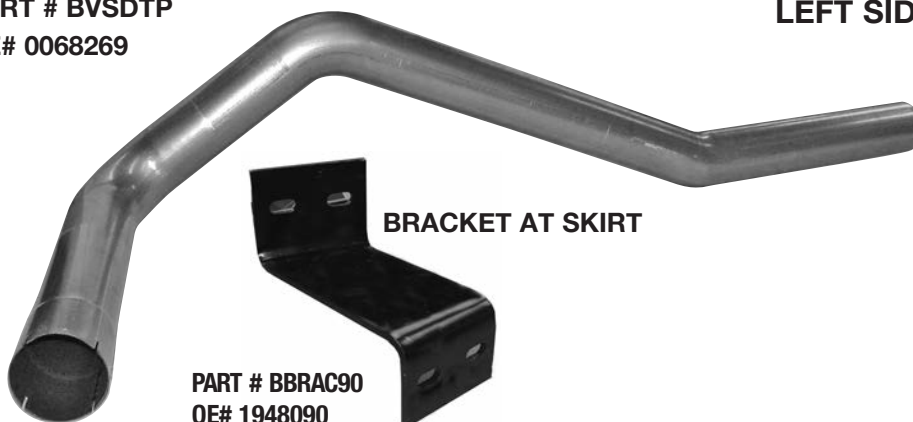

PART # BSD4ODS
OE# 1997741

5"

PART # BSD5ODS
OE# 0003165

OE PART #'S ARE FOR CROSS REFERENCE PURPOSES ONLY

SKIRT

BLUEBIRD VISION 4" OVER DRIVE SHAFT

PART # BVSDTP
OE# 0068269

LEFT SIDE-DISCHARGE TAILPIPE