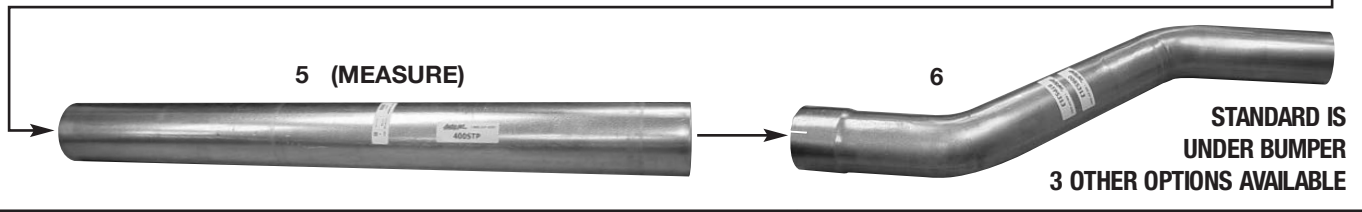

BLUEBIRD VISION EXHAUST SYSTEMS

2007 & UP VISION ISB07 CUMMINS ENGINE

OE #'S ARE FOR CROSS REFERENCE ONLY

DESCRIPTION	1 TURBO PIPE	2 STRAIGHT PIPE	3 REAR OVERAXLE FRONT PIPE SPRING SUSP. AIR SUSP.		4 REAR OVERAXLE REAR PIPE SPRING SUSP. AIR SUSP.		5 STRAIGHT PIPE	6 TAILPIPE
AUTO-JET PART#	BVCUMT139 OR BVCUMT139 CUSTOM	400STP (MEASURE)	BBFOA95	BBFOA94	BROA297	BBROA298	400STP (MEASURE)	BTP5313 (UNDER BUMPER)
O.E. PART #	00108139		00000095	00000094	00085297	00085298		00085313

AUTO-JET MUFFLER CORP. • UNITED MUFFLER CORP.

U.S. toll free 1-800-247-5391 • Fax 515-224-0727 • website: www.auto-jet.com
Canada toll free 1-866-229-3402 • Fax 519-455-1103 • website: www.unitedmuffler.com