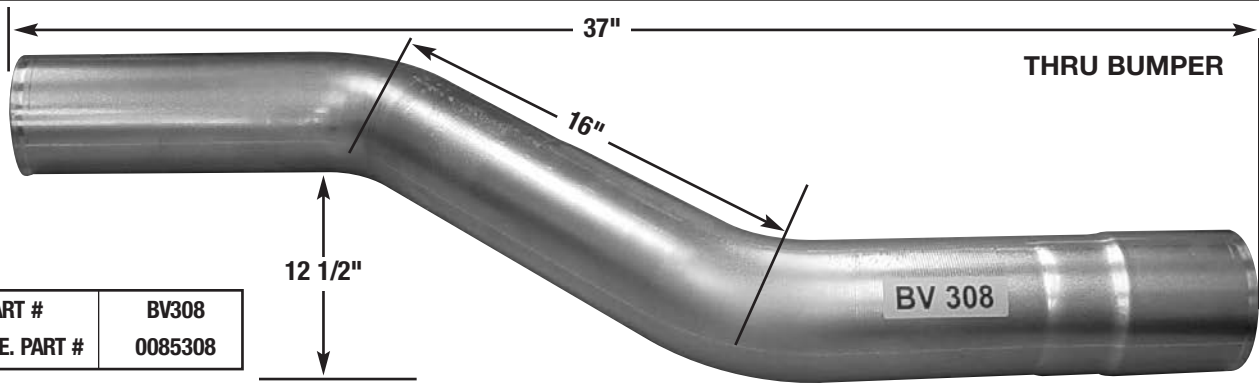

BLUEBIRD VISION ALL-AMERICAN TAILPIPES

BETWEEN BENDS	14"	17"
PART #	BPTP910	BPTP310
O.E. PART #	0074910	0085310

PART #	BV308
O.E. PART #	0085308

DESCRIPTION	TAILPIPE
PART #	BBTP312
O.E. PART #	0085312

AUTO-JET MUFFLER CORP. • UNITED MUFFLER CORP.