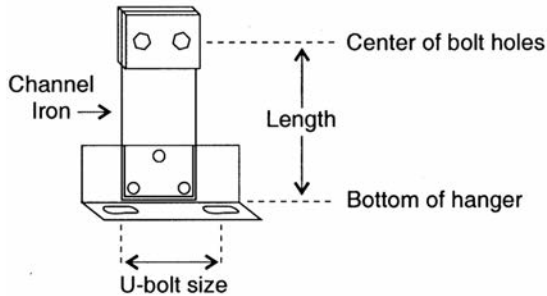

HEAVY DUTY TAIL PIPE MUFFLER HANGERS
O.E. FIT - "WON'T BREAK OR TEAR"

BLUEBIRD TC2000

SIDE-DISCHARGE TAIL PIPE

SEE ABOVE HANGER ASSEMBLY

PHOTO SEE PAGE BB 41

U-BOLT SIZE	5" & 4"	5" & 4"
LENGTH	5-5/8"	9-1/4"
PART #	BBHGR5.62	BBHGR9.25
REPLACES BLUEBIRD #	1977131 1620566 1340934 1520963 1949411	1522325 1340926