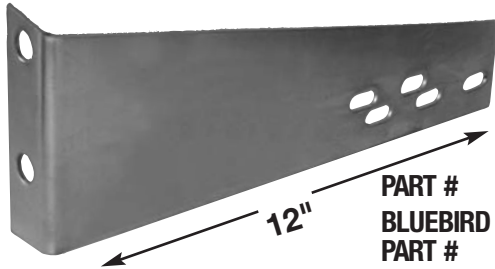

ZINC PLATED

PART # TCBRACKMU
BLUEBIRD PART # 1330158

PART # TCBRACKOA
BLUEBIRD PART # 1390343

PART # TCBRACKTP
BLUEBIRD PART # 1477546

TAILPIPE HANGER ASSEMBLY

TC2000 SIDE DISCHARGE

BLUEBIRD EXHAUST HANGERS