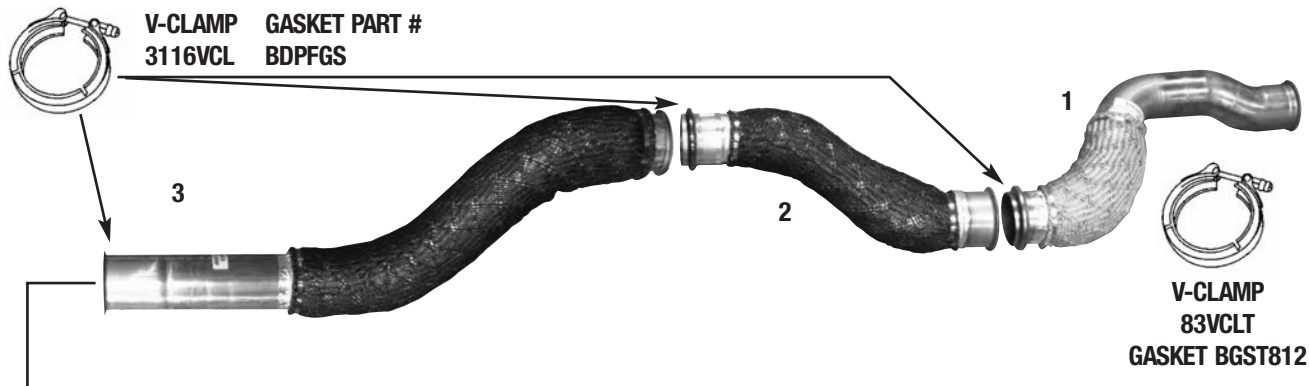

BLUEBIRD ALL-AMERICAN SYSTEM

2007 & UP ENGINE FORWARD CUMMINS ISB 6.7 LITRE

4 (MEASURE)