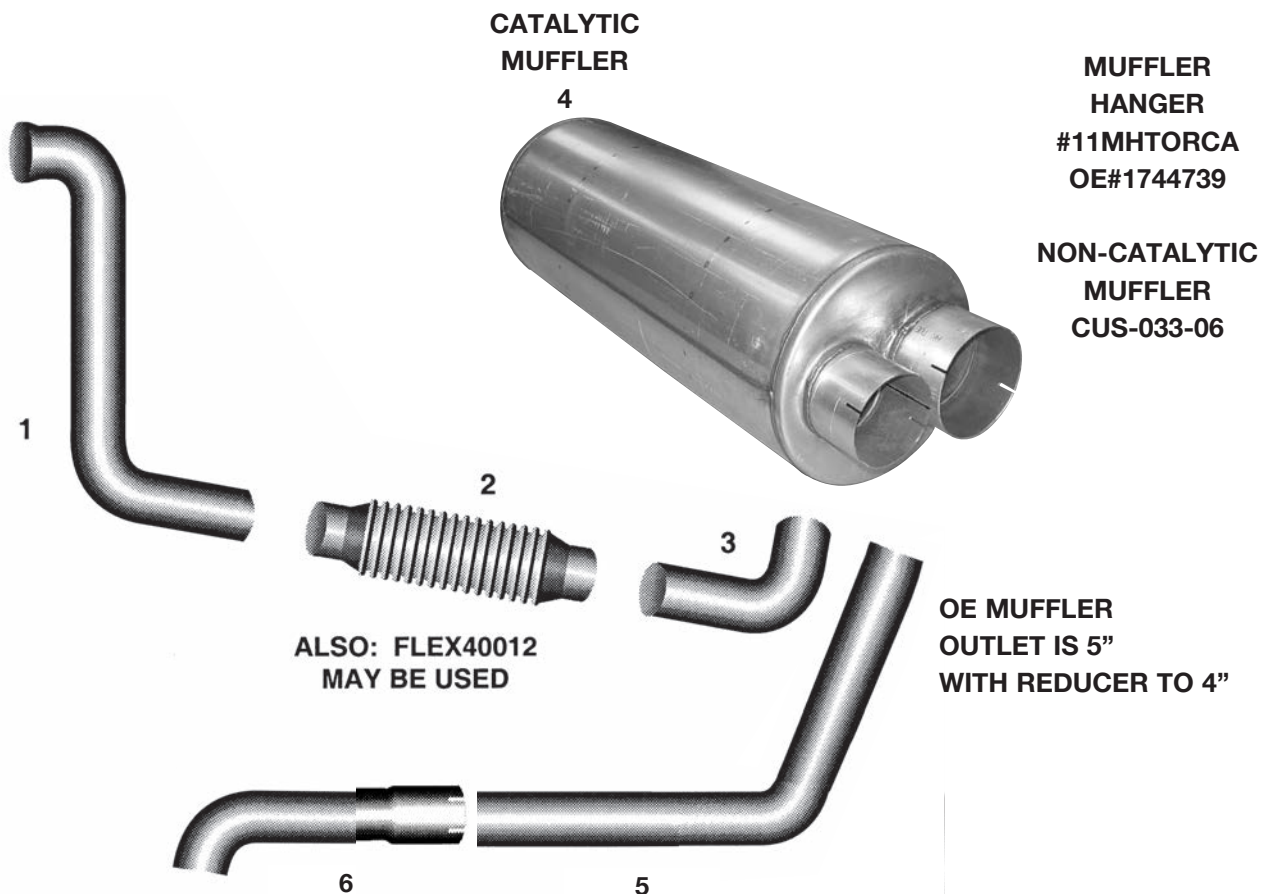

BLUEBIRD EXHAUST SYSTEMS

2002-UP BLUEBIRD ALL-AMERICAN 3126 CATERPILLAR PUSHER

11" ROUND

DUE TO NUMEROUS OPTIONS,
PLEASE CHECK YOUR LINE SHEET.

OE PART #'S ARE FOR CROSS
REFERENCE PURPOSES ONLY

FOR 5" TAILPIPE
PART # BP500TPUB
OE # 1999036

DESCRIPTION	1 TURBO PIPE	2 BELLOWS PIPE	3 MUFFLER INLET PIPE	4 CATALYTIC MUFFLER	5 TAILPIPE	6 TAILPIPE THRU-BUMPER
PART #	BP3126T	SSB40012	BP3126MIN	400CATREV	BPTP197	BPTP198
BLUEBIRD #	0003429	1749886	0003428	0036277	0053197	0053198

AUTO-JET MUFFLER CORP. • UNITED MUFFLER CORP.

U.S. toll free 1-800-247-5391 • Fax 515-224-0727 • website: www.auto-jet.com
Canada toll free 1-866-229-3402 • Fax 519-455-1103 • website: www.unitedmuffler.com

BB 36