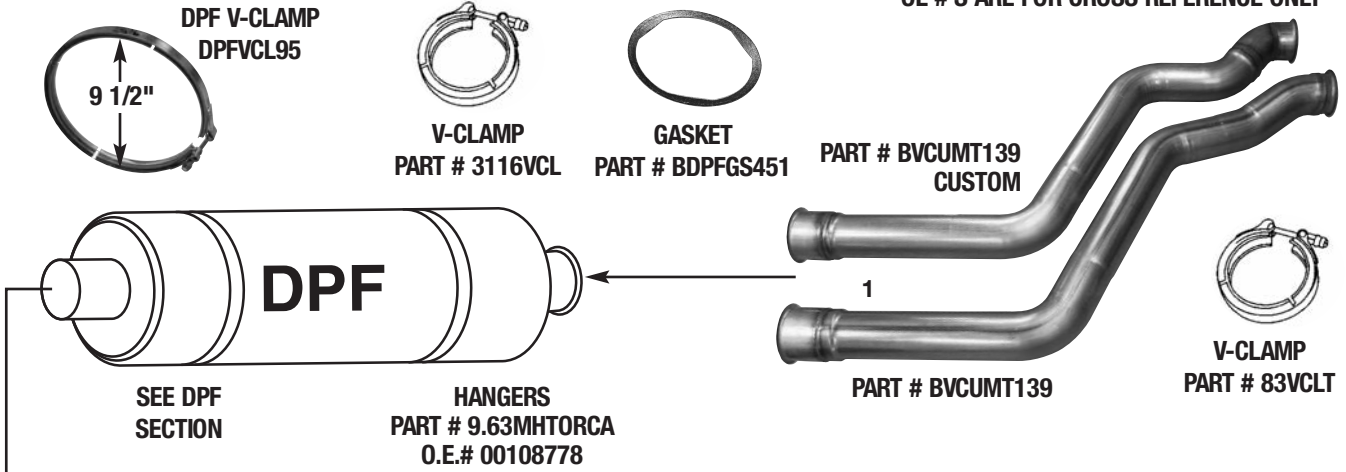

BLUEBIRD VISION EXHAUST SYSTEMS

2007 & UP VISION ISB07 CUMMINS ENGINE

OE #'S ARE FOR CROSS REFERENCE ONLY

DESCRIPTION	1 TURBO PIPE	2 STRAIGHT PIPE	3 REAR OVERAXLE FRONT PIPE SPRING SUSP. AIR SUSP.		4 REAR OVERAXLE REAR PIPE SPRING SUSP. AIR SUSP.		5 STRAIGHT PIPE	6 TAILPIPE
AUTO-JET PART#	BVCUMT139 OR BVCUMT139 CUSTOM	400STP (MEASURE)	BBFOA95	BBFOA94	BROA297	BBROA298	400STP (MEASURE)	BTP5313 (UNDER BUMPER)
O.E. PART #	00108139		00000095	00000094	00085297	00085298		00085313

AUTO-JET MUFFLER CORP. • UNITED MUFFLER CORP.

U.S. toll free 1-800-247-5391 • Fax 515-224-0727 • website: www.auto-jet.com
Canada toll free 1-866-229-3402 • Fax 519-455-1103 • website: www.unitedmuffler.com