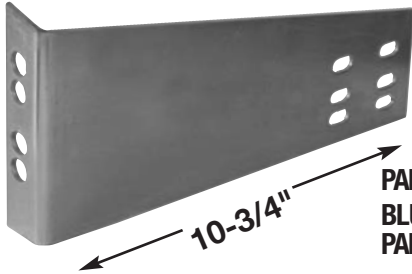

ZINC PLATED

PART # TCBRACKMU
BLUEBIRD PART # 1330158

PART # TCBRACKOA
BLUEBIRD PART # 1390343

PART # TCBRACKTP
BLUEBIRD PART # 1477546

TAILPIPE HANGER ASSEMBLY

TC2000 SIDE DISCHARGE

BLUEBIRD EXHAUST HANGERS