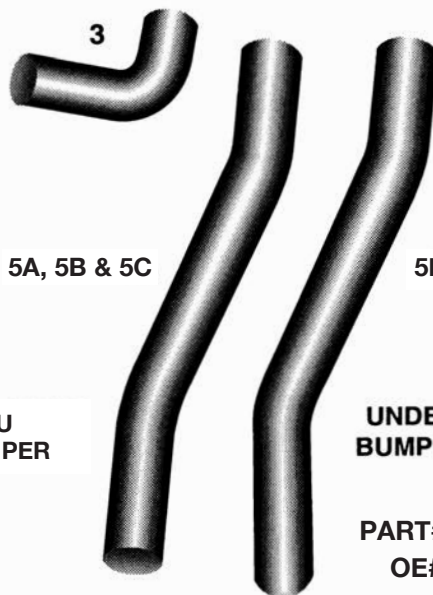

5A, 5B & 5C

5D

THRU
BUMPER

UNDER
BUMPER

PART# BP500TPUB
OE# 1999036

5"
TAIL PIPES

DUE TO NUMEROUS OPTIONS,
PLEASE CHECK YOUR LINE SHEET.

OE PART #'S ARE FOR CROSS REFERENCE PURPOSES ONLY