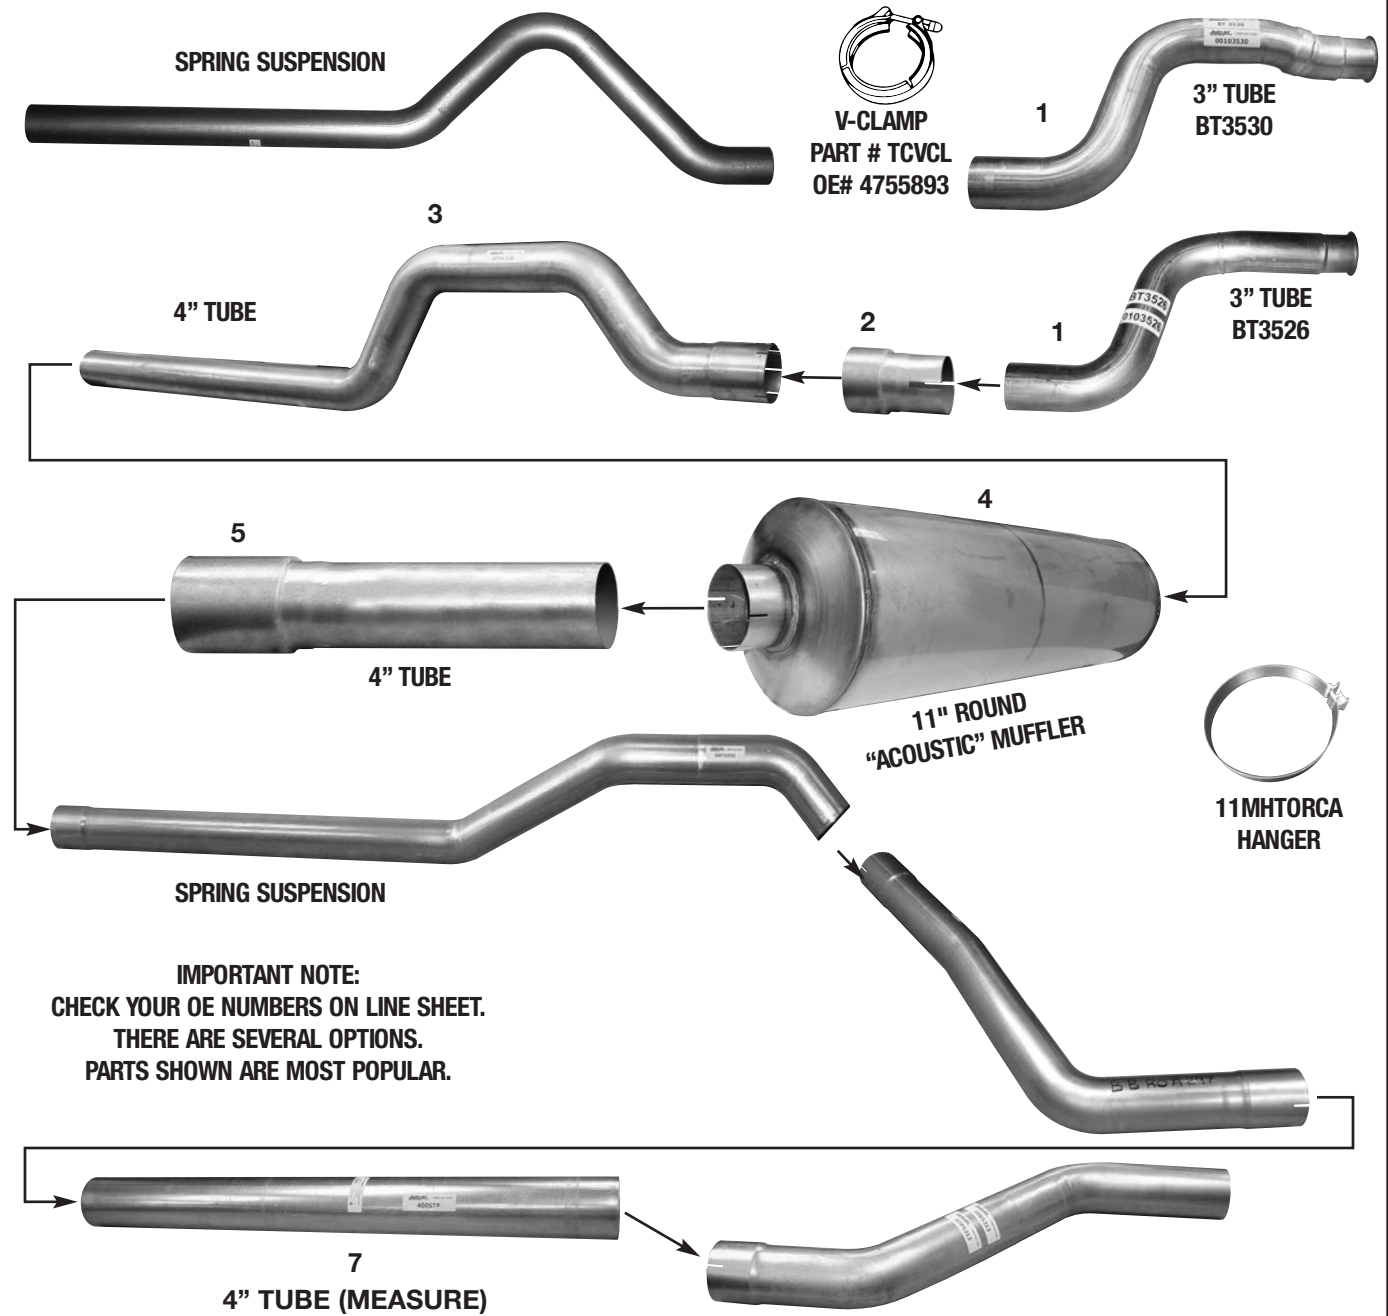

BLUEBIRD VISION ALL-AMERICAN

2006 & UP ENGINE FORWARD BLUE BIRD ISB02

DESC.	1 TURBO PIPE	2 ADAPTER	3 FRONT OVER AXLE	4 MUFFLER	5 STRAIGHT TUBE	6 FRONT SECTION REAR OVER AXLE SPRING AIR	7 REAR SECTION REAR OVER AXLE SPRING AIR	8 STRAIGHT PIPE	9 TAIL PIPE
PART #	BT3530	4" ID - 3" OD	BFOA99	B400860	400STP	BBFOA95	BROA297	400STP	BTP5313
O.E. #	00103530	0100144	00000708	00099860		00000095	00085297		00085313
PART #	BT3526		BFOA528			SEE PAGES BB20	SEE PAGES BB21		
O.E.#	00103526		00103528						