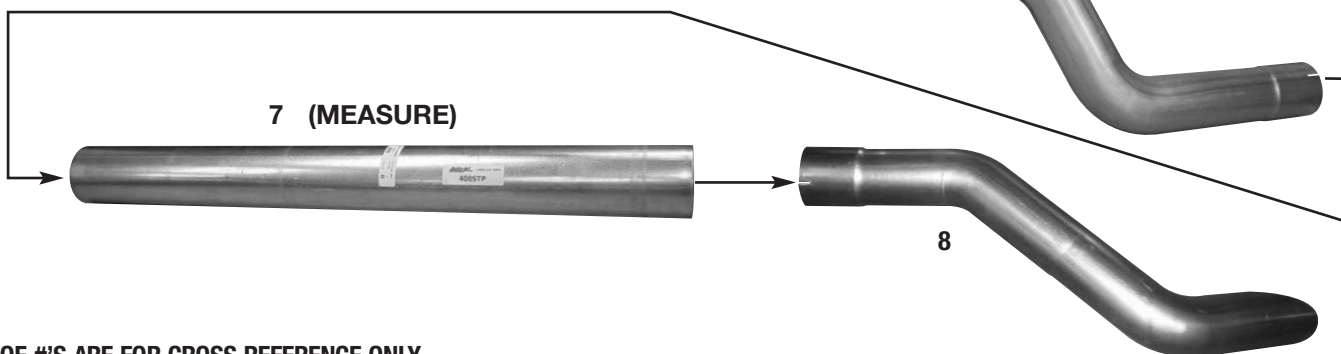

AIR SUSPENSION

5

IMPORTANT NOTE:
CHECK YOUR OE NUMBERS ON LINE SHEET.
THERE ARE SEVERAL OPTIONS.
PARTS SHOWN ARE MOST POPULAR.

6

7 (MEASURE)