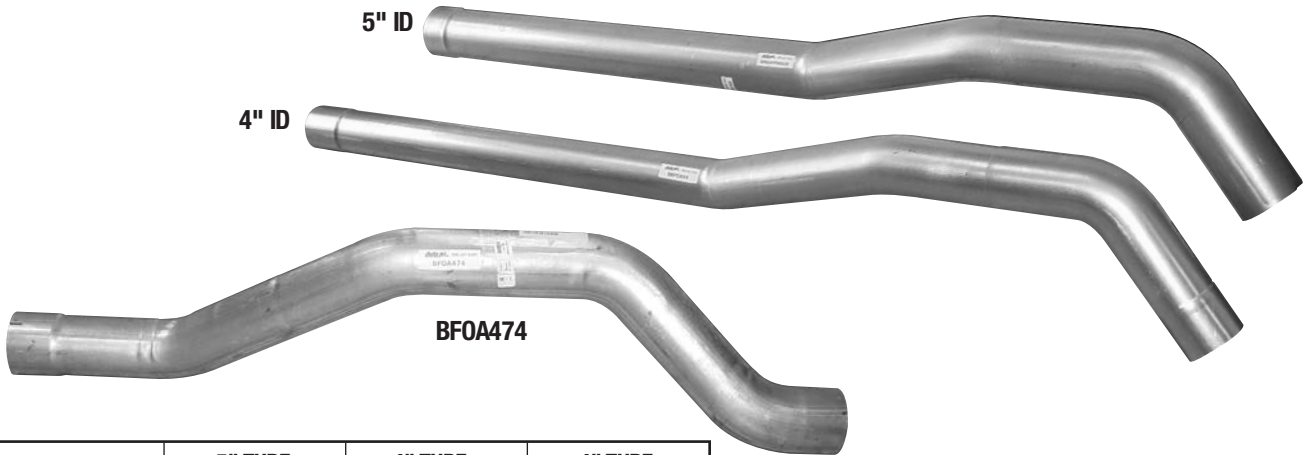

AIR-SUSPENSION 190" TO 232" W.B.

	5" TUBE	4" TUBE	4" TUBE
PART #	BROAFP99AIR	BBFOA94	BFOA474
O.E. PART #	0003166	0000094	10011474