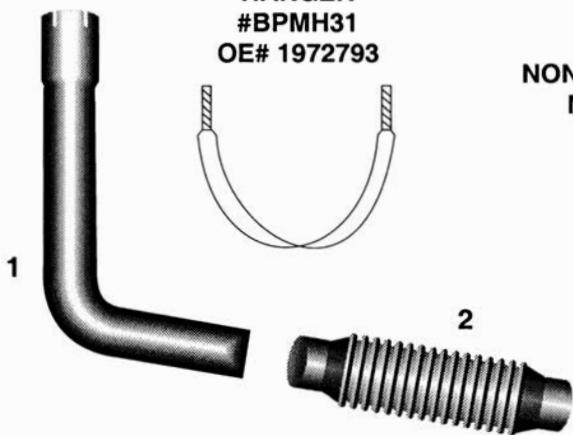

ALSO: FLEX40012
MAY BE USED

NON-CATALYTIC
MUFFLER