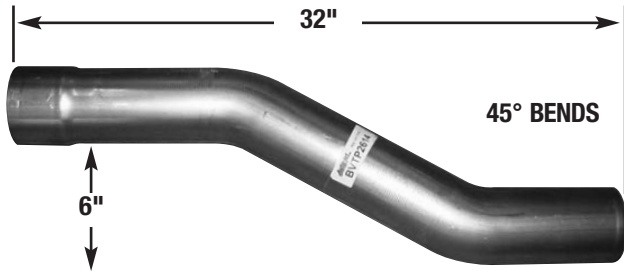

BLUEBIRD VISION ALL-AMERICAN TAILPIPES

THRU-BUMPER & UNDER BUMPER TO MISS TOW HOOK