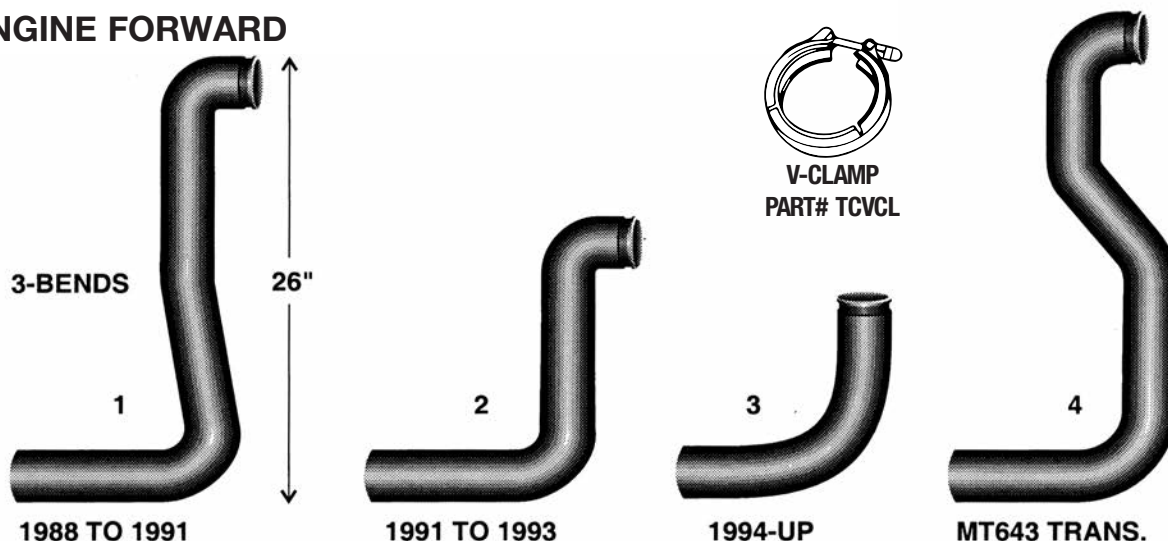

TC2000 REAR ENGINES

TC2000 B-SERIES CUMMINS TURBO PIPES

WITH HEAVY DUTY MACHINED FLARE
ENGINE FORWARD

DESCRIPTION	1	2	3	2000 & UP	4
AUTO-JET PART#	TCMAN	TCMAN91	TCMAN94	TCMAN20	TCMAN643
O.E. PART#	1338110	1622562 OR 1502996	1721885	0004659	1543586

WITH AUTO-JET HEAVY DUTY
MACHINED FLARE