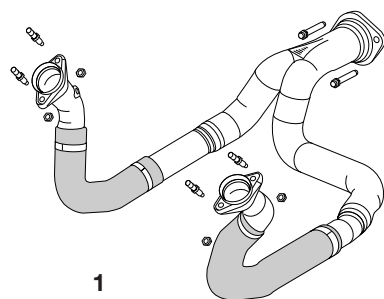

BLUEBIRD EXHAUST SYSTEMS

2013-17 BLUEBIRD VISION FORD V10 PROPANE & GASOLINE PIPES

1
COMING SOON!