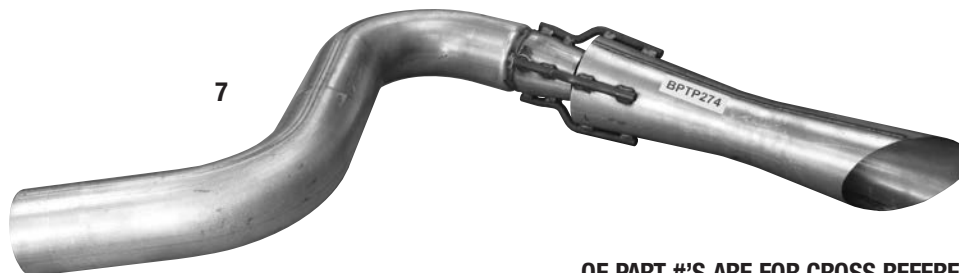

3

V-CLAMP
3116VCLT

TAIL PIPE THRU BUMPER

6

5

7

OE PART #'S ARE FOR CROSS REFERENCE PURPOSES ONLY

DESCRIPTION	1 TURBO PIPE	2 BELLOWS PIPE	3 MUFFLER INLET PIPE	4 MUFFLER	5 TAILPIPE UNDER BUMPER	6 TAILPIPE THRU-BUMPER	7 DIFFUSER
PART #	BP457T	BPBELL	BPMIN458	AVAIL.	BPTP439	BPTP094	BPTP274
BLUEBIRD #	0120457	0109851	0120458	SOON	0109439	0117094	10000274
OLD STYLE	0190837	BP837T	0118228	BPMIN228			