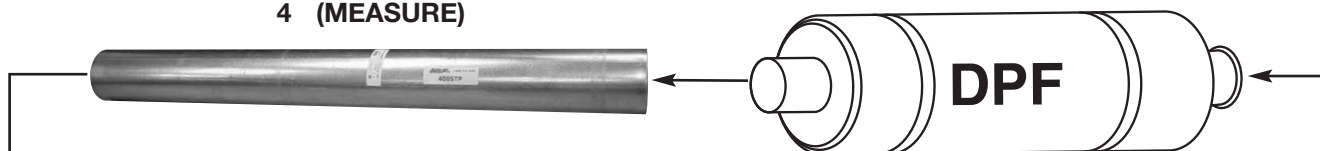

BLUEBIRD ALL-AMERICAN SYSTEM

2007 & UP ENGINE FORWARD CUMMINS ISB 6.7 LITRE

4 (MEASURE)

AIR SUSPENSION

5

IMPORTANT NOTE:
CHECK YOUR OE NUMBERS ON LINE SHEET.
THERE ARE SEVERAL OPTIONS.
PARTS SHOWN ARE MOST POPULAR.

6

7 (MEASURE)

OE #'S ARE FOR CROSS REFERENCE ONLY

DESCRIPTION	FRONT OVERAXLE		4 TUBE TO DPF MUFFLER	AIR SUSPENSION		7 TUBE REAR SECTION	8 TAILPIPE
	1 TURBO-PIPE	2 FRONT OVERAXLE		5 REAR OVERAXLE	6 REAR OVERAXLE FRONT SECTION		
PART#	BDPF454	BDPF455	BDPF419	400STP7	BBFOA94	BBROA298	BPTP310
OE PART #	00118223	00118224	00108419	00109045	00000094		0085310
ADD'L PART #	0115454						

AUTO-JET MUFFLER CORP. • UNITED MUFFLER CORP.

U.S. toll free 1-800-247-5391 • Fax 515-224-0727 • website: www.auto-jet.com
Canada toll free 1-866-229-3402 • Fax 519-455-1103 • website: www.unitedmuffler.com