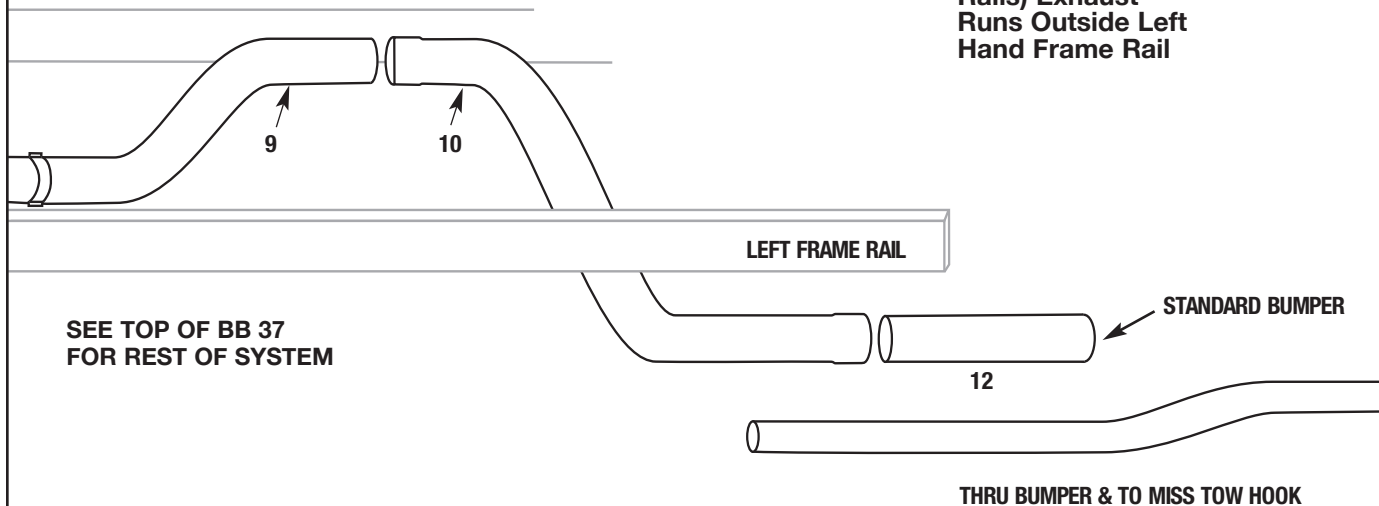

TC2000 EXHAUST SYSTEMS

BLUEBIRD TC 2000 MID MOUNT FUEL TANK OVER REARAXLE & TAILPIPES

SPRING SUSPENSION

Mid-Mount Fuel Tank (Behind Rear Axle, Between Frame Rails) Exhaust Runs Outside Left Hand Frame Rail

DESCRIPTION	9- REAR OVERAXLE FRONT PIPE	10- REAR OVERAXLE REAR PIPE	12-TAIL PIPES SPECIFY 9' OR 12' LONG	
			STANDARD BUMPER STRAIGHT	THRU-BUMPER 2 BEND PIPE
PART #	TCREFOA	TCREROAMM	174" to 215" W.B. TCTPMM9	TCTPTBMM9
O.E.#	01357342 01357359	01469931	237" W.B. TCTPMM12	TCTPTBMM12

AUTO-JET MUFFLER CORP. • UNITED MUFFLER CORP.

U.S. toll free 1-800-247-5391 • Fax 515-224-0727 • website: www.auto-jet.com
Canada toll free 1-866-229-3402 • Fax 519-455-1103 • website: www.unitedmuffler.com