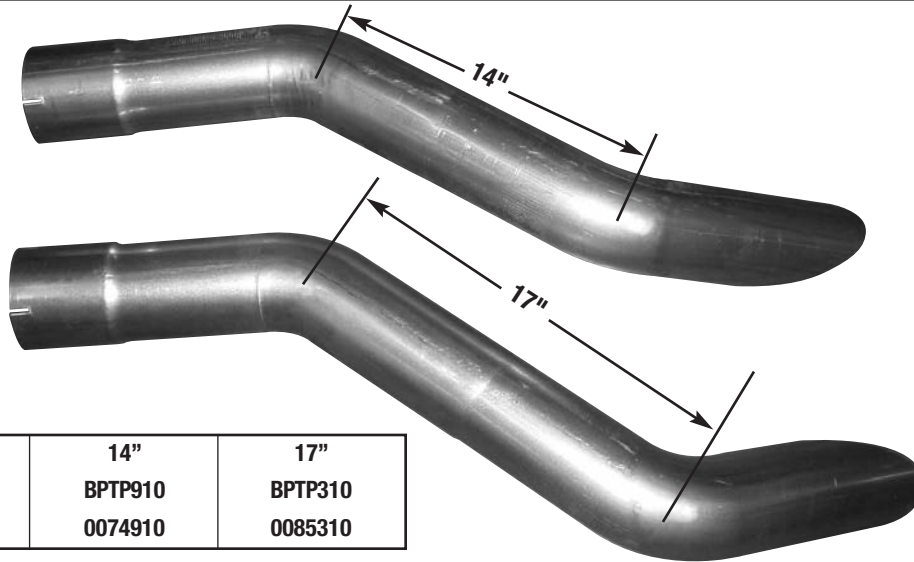

BLUEBIRD VISION ALL-AMERICAN TAILPIPES

BETWEEN BENDS	14"	17"
PART #	BPTP910	BPTP310
O.E. PART #	0074910	0085310

PART #	BV308
O.E. PART #	0085308

DESCRIPTION	TAILPIPE
PART #	BBTP312
O.E. PART #	0085312

AUTO-JET MUFFLER CORP. • UNITED MUFFLER CORP.