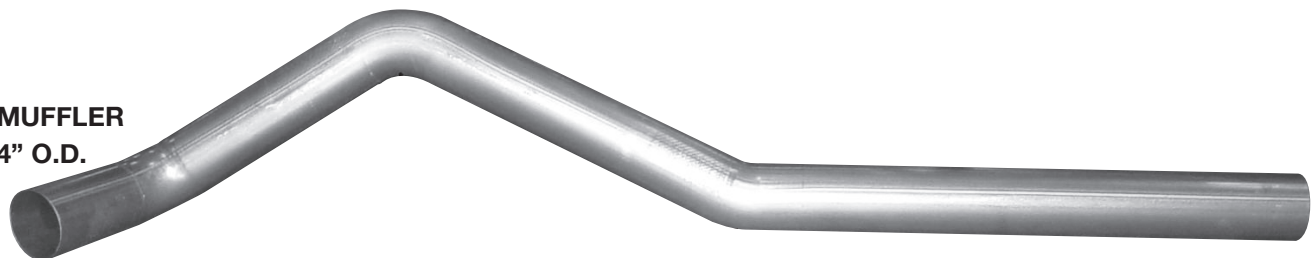

SKIRT

PART # TCSDTP4
OE # 1537481

AUTO-JET MUFFLER CORP. • UNITED MUFFLER CORP.

U.S. toll free 1-800-247-5391 • Fax 515-224-0727 • website: www.auto-jet.com
Canada toll free 1-866-229-3402 • Fax 519-455-1103 • website: www.unitedmuffler.com

BB 41