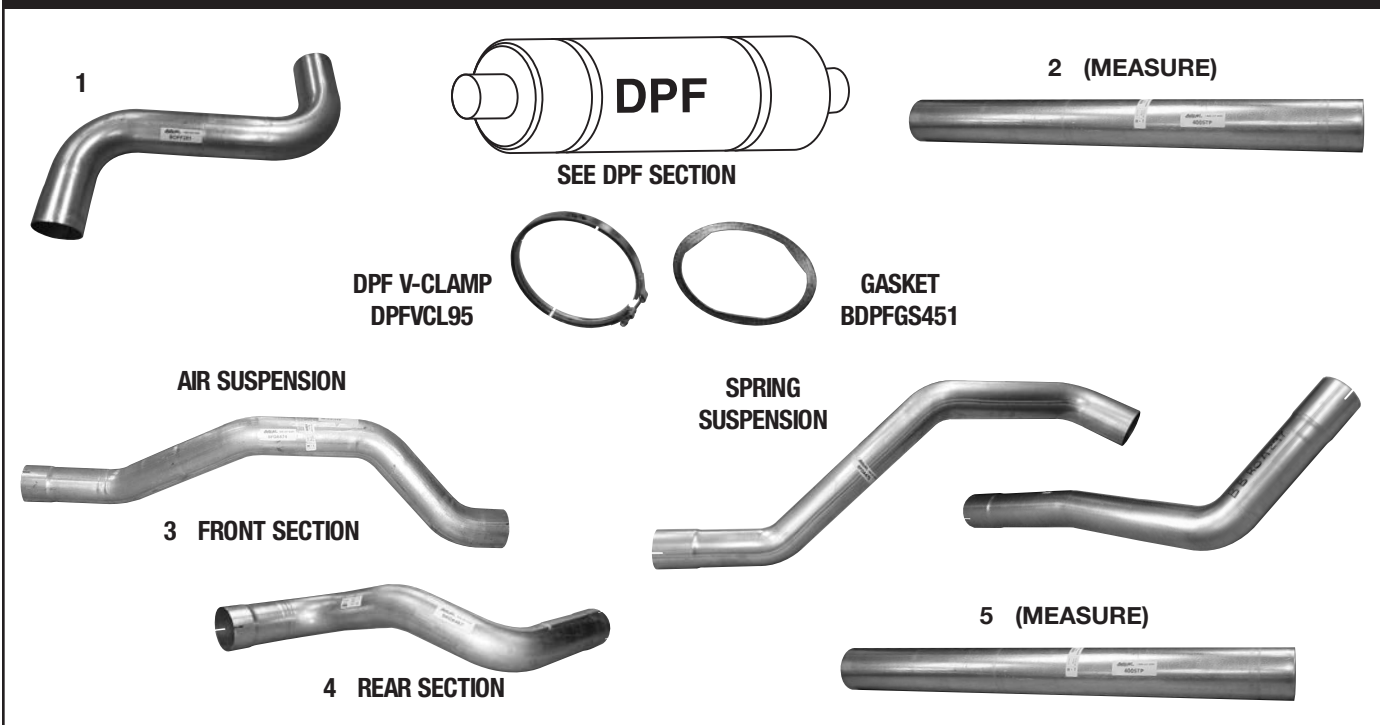

BLUEBIRD ALL-AMERICAN EXHAUST SYSTEM

2010 TO 2018 D-3 PIPES

	1 OFFSET	2 STRAIGHT PIPE	3 FRONT OVERAXLE	4 REAR SECTION	5 STRAIGHT PIPE
PART #	BDOFF251	400STP	(AIR SUSP.) BFOA474	(AIR SUSP.) BROA487	400STP
O.E. PART #	10012251		10011474	10011487	
PART #			(SPRING SUSP.) BFOA475	(SPRING SUSP.) BROA297	
O.E. PART #			10011475	000085297