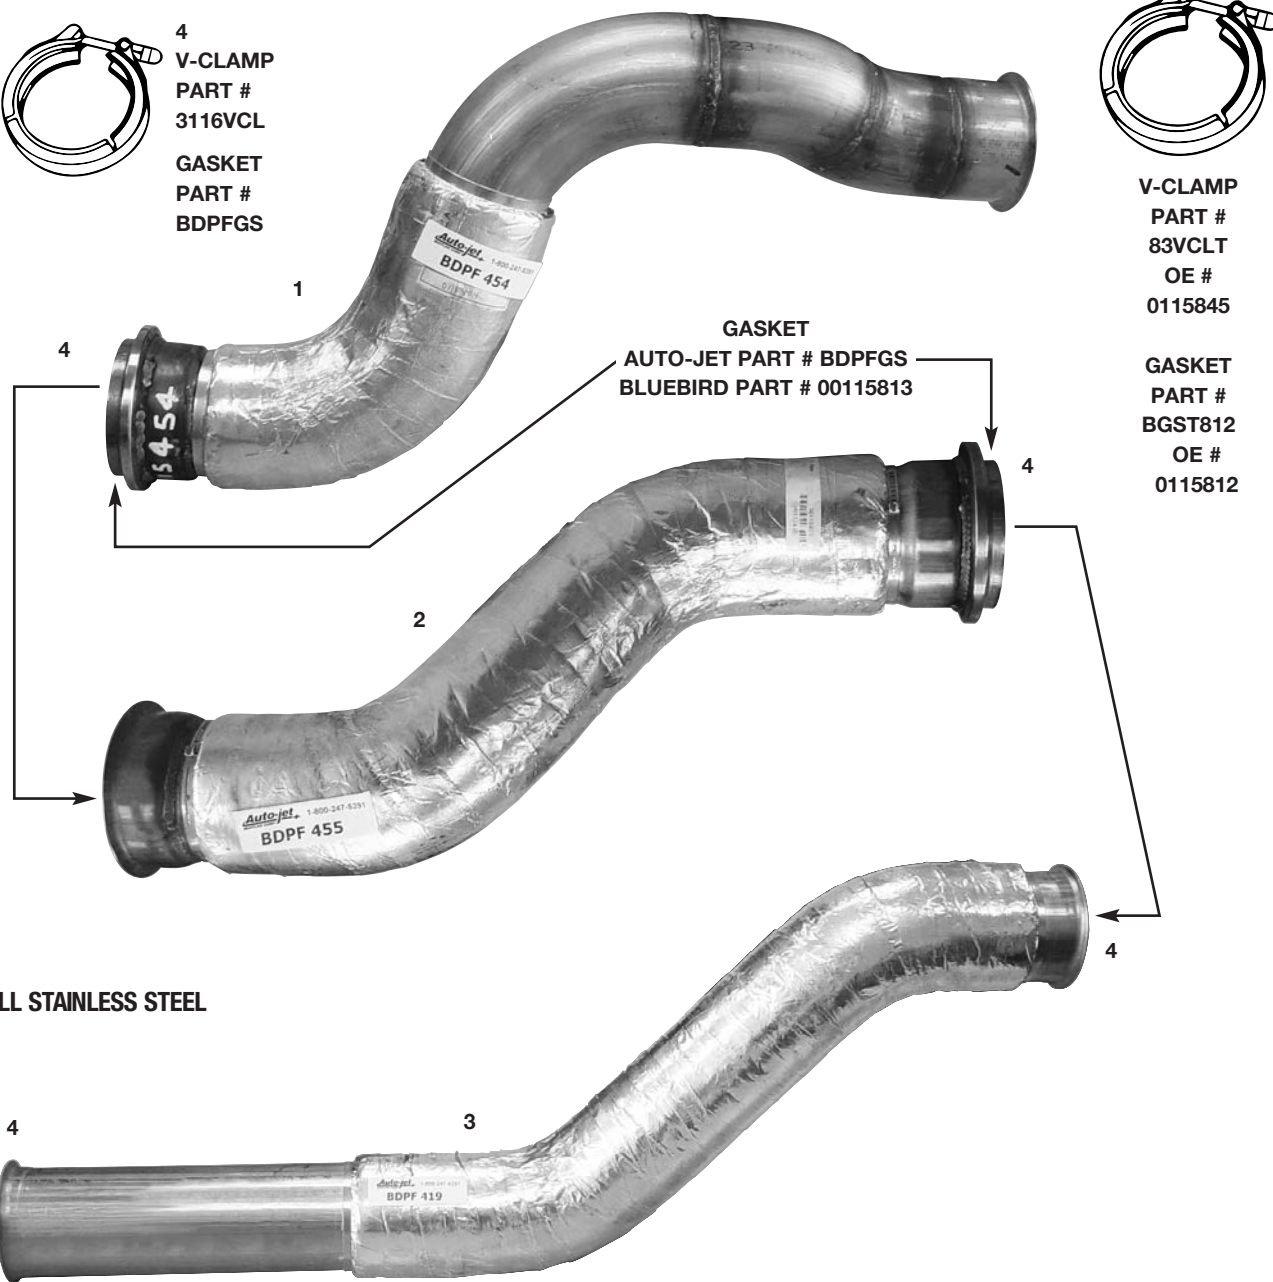

BLUEBIRD ALL-AMERICAN

2007 & UP ENGINE FORWARD ISB ENGINE TURBO TO DPF MUFFLER PIPES

OE #'S ARE FOR CROSS REFERENCE ONLY

4
V-CLAMP
PART #
3116VCL

GASKET
PART #
BDPFGS

V-CLAMP
PART #
83VCLT
OE #
0115845

GASKET
PART #
BGST812
OE #
0115812