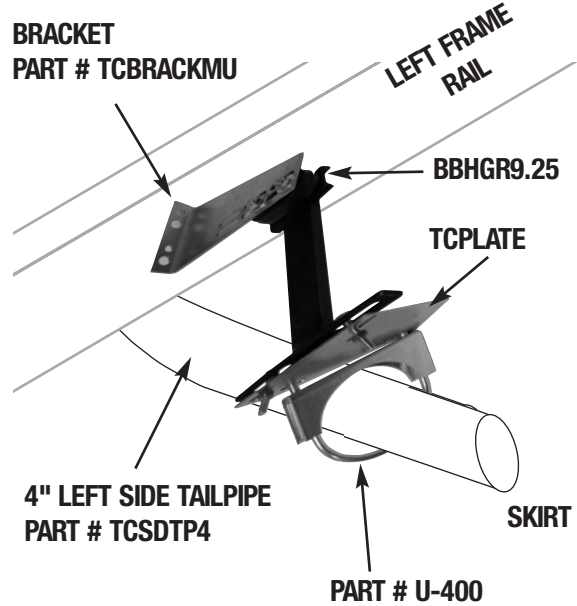

ZINC PLATED

PART # TCBRACKMU
BLUEBIRD PART # 1330158

PART # TCBRACKOA
BLUEBIRD PART # 1390343

PART # TCBRACKTP
BLUEBIRD PART # 1477546

TAILPIPE HANGER ASSEMBLY

TC2000 SIDE DISCHARGE

BLUEBIRD EXHAUST HANGERS