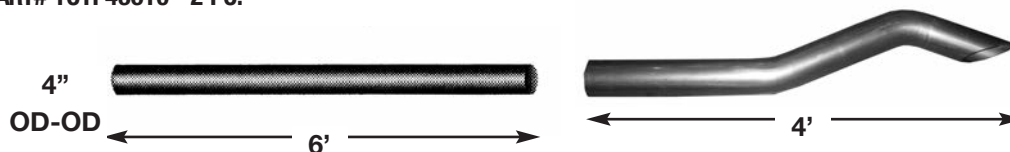

FOR MID-MOUNT FUEL TANK SEE NEXT PAGE

OE #'S ARE FOR CROSS REFERENCE ONLY

CLAMPS

Stainless Clamps
See page ACC 1
for more information

DESCRIPTION	CLAMPS	A - 3"	B - 4"
	FLAT	300SC	400SC
	PRE-FORMED	300SCPF	400SCPF
PART #	U-BOLT	U-300	U-400