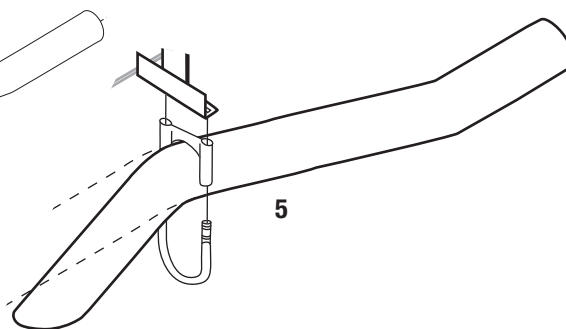

3

V-CLAMP
3116VCLT

TAIL PIPE THRU BUMPER

6

5

7

OE PART #'S ARE FOR CROSS REFERENCE PURPOSES ONLY

DESCRIPTION	1 TURBO PIPE	2 BELLOWS PIPE	3 MUFFLER INLET PIPE	4 MUFFLER	5 TAILPIPE UNDER BUMPER	6 TAILPIPE THRU-BUMPER	7 DIFFUSER
PART #	BP457T	BPBELL	BPMIN458	AVAIL.	BPTP439	BPTP094	BPTP274
BLUEBIRD #	0120457	0109851	0120458	SOON	0109439	0117094	10000274
OLD STYLE	0190837	BP837T	0118228	BPMIN228			