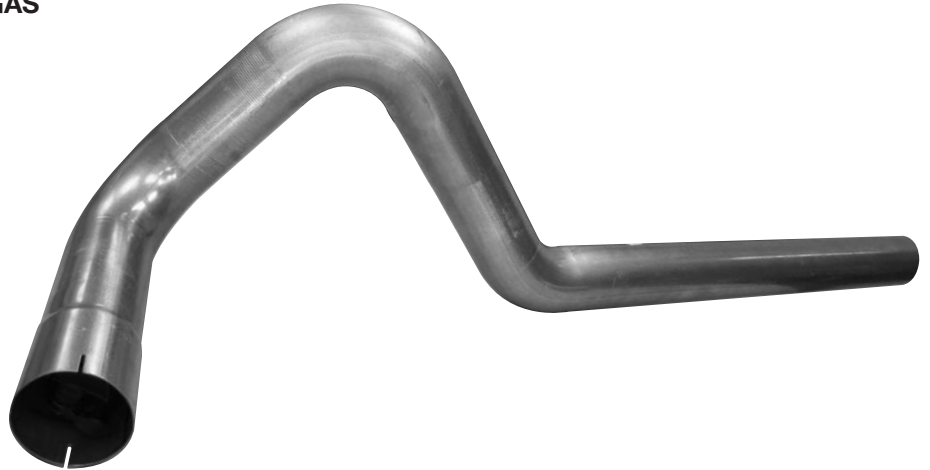

TC 2000 SIDE DISCHARGE TAILPIPES

TAILPIPES

2013 & UP VISION PROPANE & GAS
SIDE-DISCHARGE