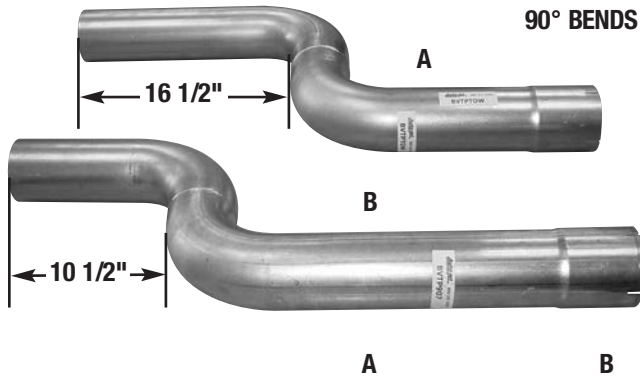

BLUEBIRD VISION ALL-AMERICAN TAILPIPES

THRU-BUMPER & UNDER BUMPER TO MISS TOW HOOK

TURNUED DOWN

PART # BVTP2614
O.E. PART # 0002614

PART # BBTP6440
O.E. PART # 0026440

MISSES TOW HOOK

UNDER BUMPER

PART # BVTP2614
O.E. PART # 0002614