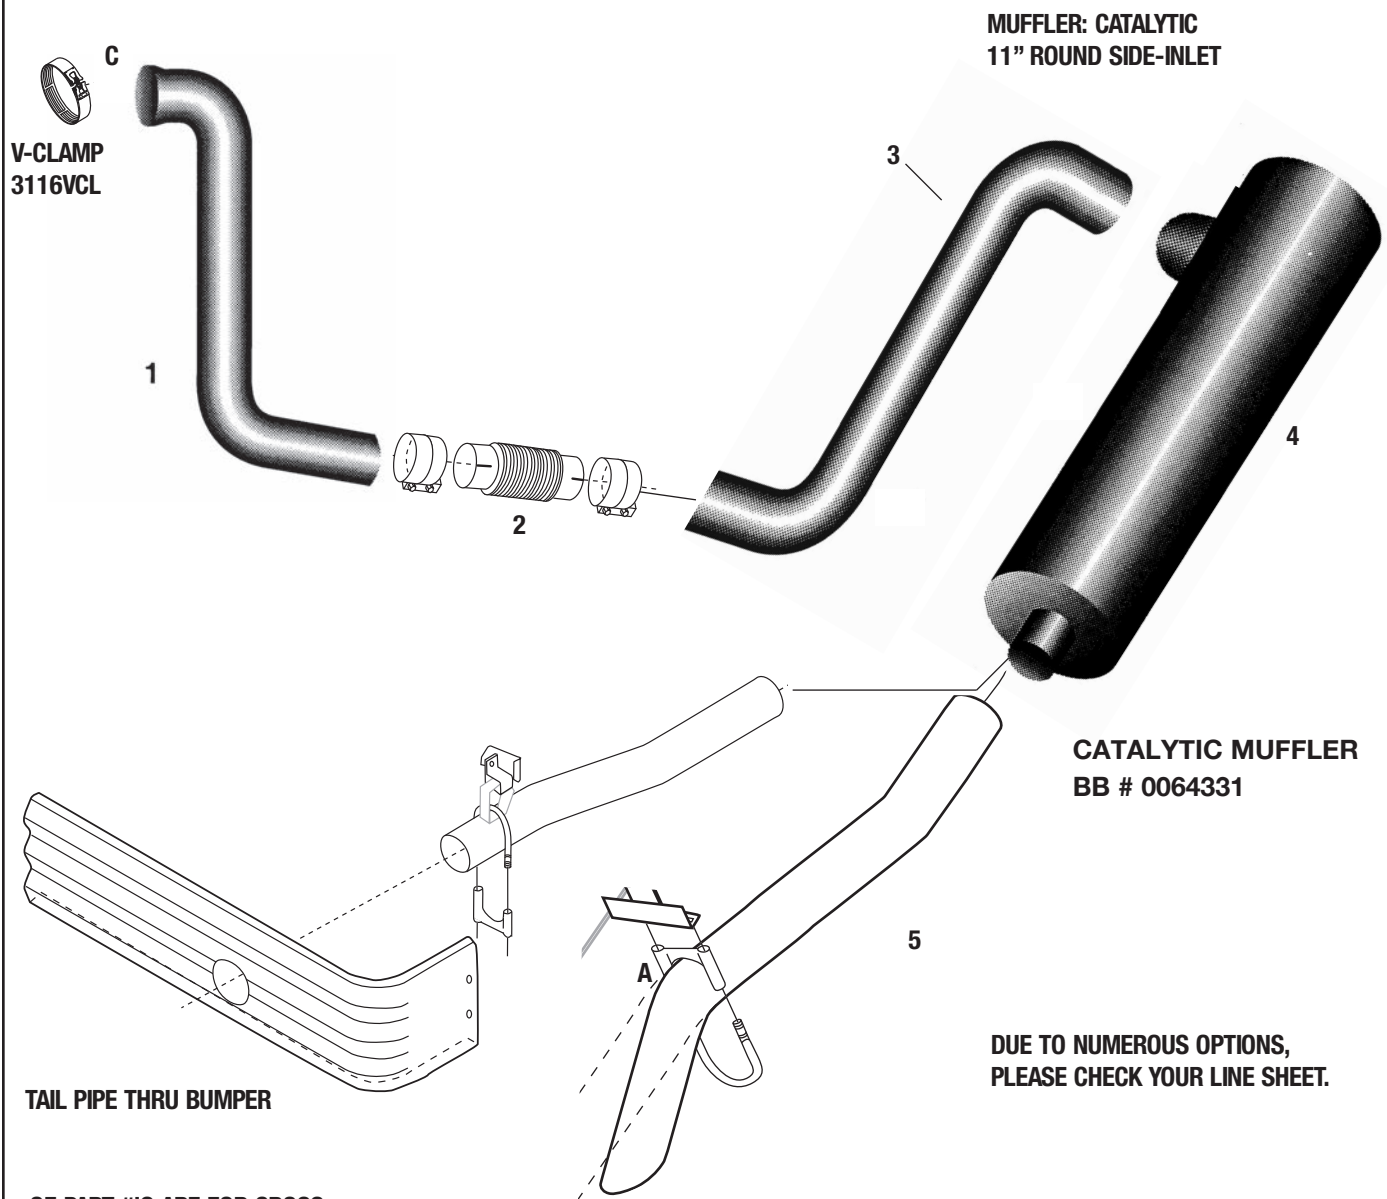

BLUEBIRD EXHAUST SYSTEMS

2004-UP BLUEBIRD ALL-AM. 3126 & C-7 CATERPILLAR PUSHER

OE PART #'S ARE FOR CROSS
REFERENCE PURPOSES ONLY

DESCRIPTION	A HANGERS	B MUFFLER HANGERS	C V-CLAMP
PART #	BBHGR5.62	11MHTORCA	3116VCL

DESCRIPTION	1 TURBO PIPE	2 BELLOWS PIPE	3 MUFFLER INLET PIPE	4 MUFFLER	5 TAILPIPE UNDER BUMPER	6 TAILPIPE THRU-BUMPER
PART #	BP3126T	SSB40010	BTP9191	400CAT S.I.	BPTP5004	BP500TP07
BLUEBIRD #	0003429	1749886	0049191	4-5 OD-ID	0065004	0065007
				NON-CAT 11-0055		

AUTO-JET MUFFLER CORP. • UNITED MUFFLER CORP.

U.S. toll free 1-800-247-5391 • Fax 515-224-0727 • website: www.auto-jet.com
Canada toll free 1-866-229-3402 • Fax 519-455-1103 • website: www.unitedmuffler.com