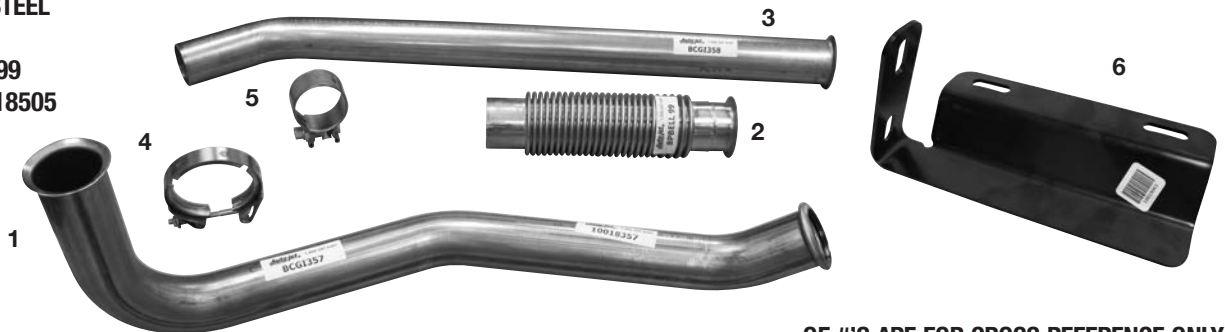

BLUEBIRD VISION EXHAUST SYSTEMS

2007-UP BLUEBIRD VISION ENGINE FORWARD W/C7 CATERPILLAR WITH DPF

C-7 EXHAUST C.G.I. UPGRADE

STAINLESS STEEL
REPLACES
OE# 10000699
OLD OE# 0118505

OE #'S ARE FOR CROSS REFERENCE ONLY

DESCRIPTION	1 FRONT PIPE	2 STAINLESS BELLOWS	3 REAR PIPE	4 V-CLAMP	5 CLAMP	6 BRACKET
PART#	BCGI357	BPBELL99	BCGI358	BCGIVCL	250ACCUSI	BCGIBRAC
OE PART#	10018357	00118999	10018358	00123506	00118667	10019065

PART # BPEGR694
O.E. PART # 10000694
2 1/2" STAINLESS TUBE