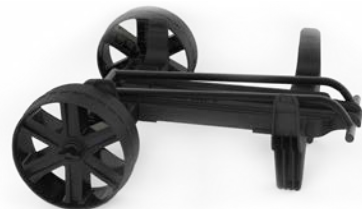

BOTTLE OPENER

FREE

Never misplace your bottle opener again. This one stays put.

- 100% stainless steel
- Attaches to all Venture Coolers
- Mounts to walls, drawers, workbenches, etc.
- Included with all sizes

DRY STORAGE TRAY

Keep your dry stuff dry.

78-51273

- Food grade certified & BPA free
- 5.7 quart capacity
- Included with Venture 45 & 65
- Fits all Venture Coolers

ALL-TERRAIN WHEELS

Carry your Venture with ease through sand, mud, dirt, gravel and grass.

78-51281

- Versatile wheel system adjusts to fit 45 & 65
- Reinforced axel hauls fully loaded 65 + gear piled on top
- All-terrain 3-inch wide, 10-inch diameter wheels
- 2-position, steel handle maneuvers heavy coolers easily