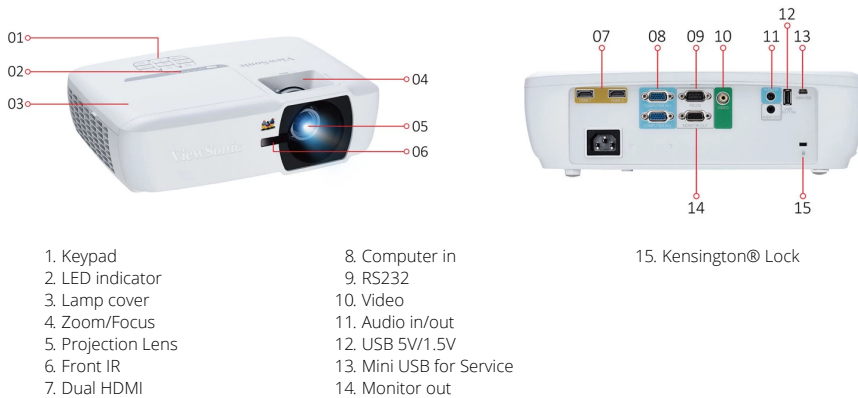

ViewSonic  PROJECTOR
PA505W

Key Features

- 22,000:1 contrast ratio
- SonicExpert® technology
- SuperColor™ technology
- 5 colour modes
- Dual HDMI inputs and USB power supply

Product Description

The ViewSonic PA505W WXGA DLP projector offers impressive audiovisual performance for presentations in the meeting room and in the classroom. Packed with 3500 ANSI lumens of brightness and a 22,000:1 contrast ratio, PA505W is guaranteed to display the finest of details, even in brightly lit environments. Dual HDMI inputs enable multiple users to connect laptops and mobile devices simultaneously for a high-definition experience without lapses of time between presenters. Additionally, the projector’s integrated USB power supply can be used as a power source for any HDMI connected dongle. PA505W’s audio is powered by ViewSonic’s specially tuned SonicExpert® technology to deliver room-filling sound. When you’re done using the projector, the auto power off function can be used to power off your projector instantly to reduce energy consumption and extend lamp life.

INPUT

Computer in (share with component):	2
Composite:	1
Audio-in (3.5mm):	1
HDMI:	2 (Back)

OUTPUT

Monitor out:	1
Audio out (3.5mm):	1
Speaker:	8W Cube
USB type A (Power):	1 (5V/1.5A)

CONTROL

RS232:	1
USB type mini B (Services):	1