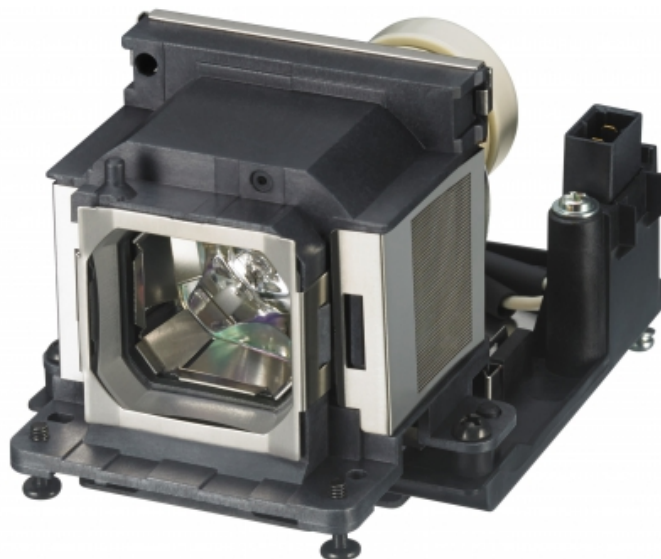

## LMP-E220

Replacement Lamp for the VPL-S600 Series

---

### Overview

Ultra high pressure mercury lamp 225W type

Environmental notice for customers in the USA

Lamp in this product contains mercury. Disposal of these materials may be regulated due to environmental considerations. For disposal or recycling information, please contact your local authorities or see [www.sony.com/mercury](http://www.sony.com/mercury) for additional information.

### Short Throw and Ultra Short Throw

**VPL-SW620**  
2,600 lumens WXGA Ultra Short Throw projector

**VPL-SW630**  
3,100 lumens WXGA Ultra Short Throw projector

**VPL-SW630C**  
3,100 lumens WXGA Interactive Ultra Short Throw projector

**VPL-SW635C**  
3,100 lumens WXGA Ultra Short Throw interactive projector

**VPL-SX630**  
3,200 lumens XGA Ultra Short Throw projector