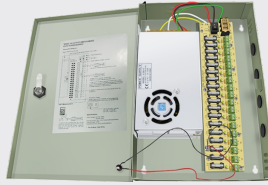

POWER BOX
4CH/9CH/18CH
12V5A/10A/20A/30A