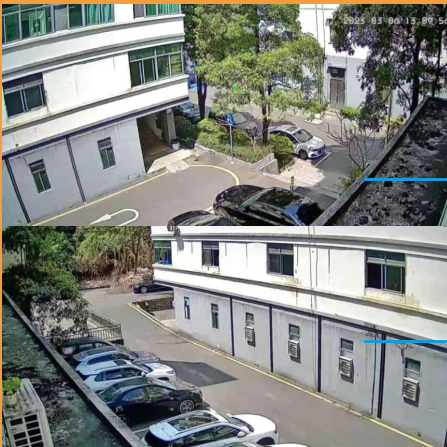

APP Displays Dual Images