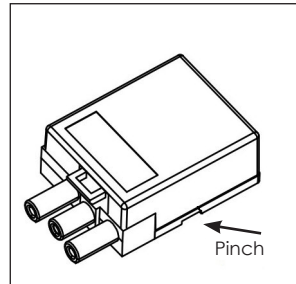

20A Lighting Connectors -For 3 & 4 Core Flex

NORSLO

- + Easy lock & release system
- + Large terminals for easy access
- + Designed & manufactured by GreenBrook

QUICK3
ConneKt

LCGN3P

Female Socket
Up to 3 x 2.5mm² flat twin & earth cables can be used.

Male Socket
Up to 2.5mm² flexible 3 core cable can be used.

Note:

- These couplers are suitable for installation in NON-READILY accessible areas.
- This system is NOT a replacement for a domestic plug and socket outlet system.
- Installation couplers are intended for connection and disconnection without load.
- Any dangerous compatibility between different manufacturer installation coupler system is not automatically prevented by compliance with IEC EN 61535.

Both the connectors come in POS display box containing 50 connectors

- + Ideal for Emergency lighting

QUICK4
ConneKt

LCGN4P

Female Socket
Up to 3 x 2.5mm² flat twin & earth cables can be used.

Male Socket
Up to 1 x 2.5mm² flexible 4 core cable can be used.

	LCGN3P	LCGN4P
Description	3 Way Connector	4 Way Connector
Pack Qty	50	50
Barcode	5012739 641404	5012739 645754
Max Voltage	400V	
Product Finish	Polycarbonate Enclosure, Nylon Connector	
Product Weight	55g	79g
Dimensions L x W x H	L 110 x W42 x H22.3mm	L 113 x W55 x H22.5mm
Guarantee	1 Year	
Conforms To	EN 61535	