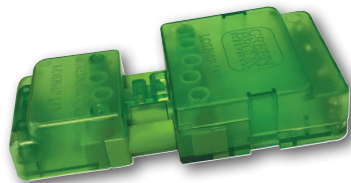

20A Lighting Connectors -For 3 & 4 Core Flex

NORSLO

- + Easy lock & release system
- + Large terminals for easy access
- + Designed & manufactured by GreenBrook

QUICK3
ConneKt

LCGN3P

Female Socket
Up to 3 x 2.5mm² flat twin & earth cables can be used.

Male Socket
Up to 2.5mm² flexible 3 core cable can be used.

Note:

- These couplers are suitable for installation in NON-READILY accessible areas.
- This system is NOT a replacement for a domestic plug and socket outlet system.
- Installation couplers are intended for connection and disconnection without load.
- Any dangerous compatibility between different manufacturer installation coupler system is not automatically prevented by compliance with IEC EN 61535.

Both the connectors come in POS display box containing 50 connectors

- + Ideal for Emergency lighting

QUICK4
ConneKt

LCGN4P

Female Socket
Up to 3 x 2.5mm² flat twin & earth cables can be used.

Male Socket
Up to 1 x 2.5mm² flexible 4 core cable can be used.

	LCGN3P	LCGN4P
Description	3 Way Connector	4 Way Connector
Pack Qty	50	50
Barcode	5012739 641404	5012739 645754
Max Voltage	400V	
Product Finish	Polycarbonate Enclosure, Nylon Connector	
Product Weight	55g	79g
Dimensions L x W x H	L 110 x W42 x H22.3mm	L 113 x W55 x H22.5mm
Guarantee	1 Year	
Conforms To	EN 61535	