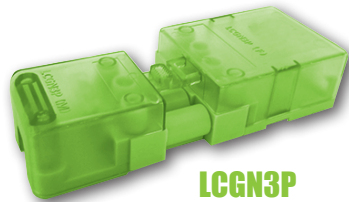

20A Lighting Connectors -For 3 & 4 Core Flex

NORSLO

- + Easy lock & release system
- + Large terminals for easy access
- + Designed & manufactured by GreenBrook

QUICK3
ConneKt

LCGN3P

Female Socket
Up to 3 x 2.5mm² flat twin & earth cables can be used.

Male Socket
Up to 2.5mm² flexible 3 core cable can be used.

Note:

- These couplers are suitable for installation in NON-READILY accessible areas.
- This system is NOT a replacement for a domestic plug and socket outlet system.
- Installation couplers are intended for connection and disconnection without load.
- Any dangerous compatibility between different manufacturer installation coupler system is not automatically prevented by compliance with IEC EN 61535.

Both the connectors come in POS display box containing 50 connectors

- + Ideal for Emergency lighting

QUICK4
ConneKt

LCGN4P

Female Socket
Up to 3 x 2.5mm² flat twin & earth cables can be used.

Male Socket
Up to 1 x 2.5mm² flexible 4 core cable can be used.

	LCGN3P	LCGN4P
Description	3 Way Connector	4 Way Connector
Pack Qty	50	50
Barcode	5012739 641404	5012739 645754
Max Voltage	400V	
Product Finish	Polycarbonate Enclosure, Nylon Connector	
Product Weight	55g	79g
Dimensions L x W x H	L 110 x W42 x H22.3mm	L 113 x W55 x H22.5mm
Guarantee	1 Year	
Conforms To	EN 61535	