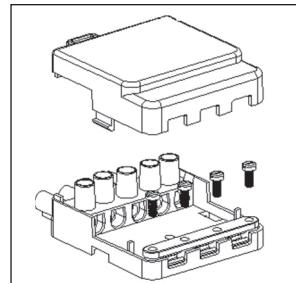

20A Lighting Connectors -For 3 & 4 Core Flex

NORSLO

- + Easy lock & release system
- + Large terminals for easy access
- + Designed & manufactured by GreenBrook

QUICK3
ConneKt

LCGN3P

Female Socket
Up to 3 x 2.5mm² flat twin & earth cables can be used.

Male Socket
Up to 2.5mm² flexible 3 core cable can be used.

Note:

- These couplers are suitable for installation in NON-READILY accessible areas.
- This system is NOT a replacement for a domestic plug and socket outlet system.
- Installation couplers are intended for connection and disconnection without load.
- Any dangerous compatibility between different manufacturer installation coupler system is not automatically prevented by compliance with IEC EN 61535.

Both the connectors come in POS display box containing 50 connectors

- + Ideal for Emergency lighting

QUICK4
ConneKt

LCGN4P

Female Socket
Up to 3 x 2.5mm² flat twin & earth cables can be used.

Male Socket
Up to 1 x 2.5mm² flexible 4 core cable can be used.

	LCGN3P	LCGN4P
Description	3 Way Connector	4 Way Connector
Pack Qty	50	50
Barcode	5012739 641404	5012739 645754
Max Voltage	400V	
Product Finish	Polycarbonate Enclosure, Nylon Connector	
Product Weight	55g	79g
Dimensions L x W x H	L 110 x W42 x H22.3mm	L 113 x W55 x H22.5mm
Guarantee	1 Year	
Conforms To	EN 61535	