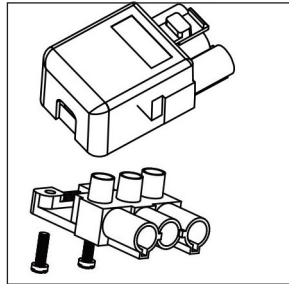

20A Lighting Connectors -For 3 & 4 Core Flex

NORSLO

- + Easy lock & release system
- + Large terminals for easy access
- + Designed & manufactured by GreenBrook

QUICK3
ConneKt

LCGN3P

Female Socket
Up to 3 x 2.5mm² flat twin & earth cables can be used.

Male Socket
Up to 2.5mm² flexible 3 core cable can be used.

Note:

- These couplers are suitable for installation in NON-READILY accessible areas.
- This system is NOT a replacement for a domestic plug and socket outlet system.
- Installation couplers are intended for connection and disconnection without load.
- Any dangerous compatibility between different manufacturer installation coupler system is not automatically prevented by compliance with IEC EN 61535.

Both the connectors come in POS display box containing 50 connectors

- + Ideal for Emergency lighting

QUICK4
ConneKt

LCGN4P

Female Socket
Up to 3 x 2.5mm² flat twin & earth cables can be used.

Male Socket
Up to 1 x 2.5mm² flexible 4 core cable can be used.

	LCGN3P	LCGN4P
Description	3 Way Connector	4 Way Connector
Pack Qty	50	50
Barcode	5012739 641404	5012739 645754
Max Voltage	400V	
Product Finish	Polycarbonate Enclosure, Nylon Connector	
Product Weight	55g	79g
Dimensions L x W x H	L 110 x W42 x H22.3mm	L 113 x W55 x H22.5mm
Guarantee	1 Year	
Conforms To	EN 61535	