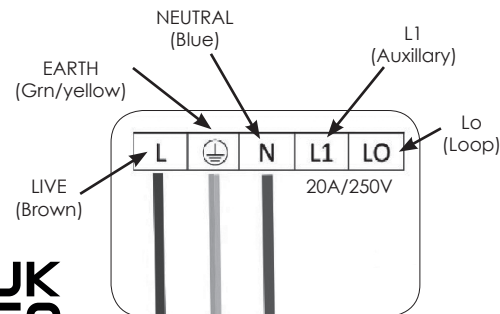

20A Lighting Connectors -For 3 & 4 Core Flex

NORSLO

- + Easy lock & release system
- + Large terminals for easy access
- + Designed & manufactured by GreenBrook

QUICK3
ConneKt

LCGN3P

Female Socket
Up to 3 x 2.5mm² flat twin & earth cables can be used.

Male Socket
Up to 2.5mm² flexible 3 core cable can be used.

Note:

- These couplers are suitable for installation in NON-READILY accessible areas.
- This system is NOT a replacement for a domestic plug and socket outlet system.
- Installation couplers are intended for connection and disconnection without load.
- Any dangerous compatibility between different manufacturer installation coupler system is not automatically prevented by compliance with IEC EN 61535.

Both the connectors come in POS display box containing 50 connectors

- + Ideal for Emergency lighting

QUICK4
ConneKt

LCGN4P

Female Socket
Up to 3 x 2.5mm² flat twin & earth cables can be used.

Male Socket
Up to 1 x 2.5mm² flexible 4 core cable can be used.

	LCGN3P	LCGN4P
Description	3 Way Connector	4 Way Connector
Pack Qty	50	50
Barcode	5012739 641404	5012739 645754
Max Voltage	400V	
Product Finish	Polycarbonate Enclosure, Nylon Connector	
Product Weight	55g	79g
Dimensions L x W x H	L 110 x W42 x H22.3mm	L 113 x W55 x H22.5mm
Guarantee	1 Year	
Conforms To	EN 61535	