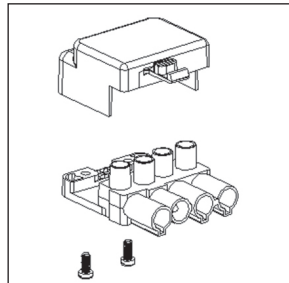

20A Lighting Connectors -For 3 & 4 Core Flex

NORSLO

- + Easy lock & release system
- + Large terminals for easy access
- + Designed & manufactured by GreenBrook

QUICK3
ConneKt

LCGN3P

Female Socket
Up to 3 x 2.5mm² flat twin & earth cables can be used.

Male Socket
Up to 2.5mm² flexible 3 core cable can be used.

Note:

- These couplers are suitable for installation in NON-READILY accessible areas.
- This system is NOT a replacement for a domestic plug and socket outlet system.
- Installation couplers are intended for connection and disconnection without load.
- Any dangerous compatibility between different manufacturer installation coupler system is not automatically prevented by compliance with IEC EN 61535.

Both the connectors come in POS display box containing 50 connectors

- + Ideal for Emergency lighting

QUICK4
ConneKt

LCGN4P

Female Socket
Up to 3 x 2.5mm² flat twin & earth cables can be used.

Male Socket
Up to 1 x 2.5mm² flexible 4 core cable can be used.

	LCGN3P	LCGN4P
Description	3 Way Connector	4 Way Connector
Pack Qty	50	50
Barcode	5012739 641404	5012739 645754
Max Voltage	400V	
Product Finish	Polycarbonate Enclosure, Nylon Connector	
Product Weight	55g	79g
Dimensions L x W x H	L 110 x W42 x H22.3mm	L 113 x W55 x H22.5mm
Guarantee	1 Year	
Conforms To	EN 61535	