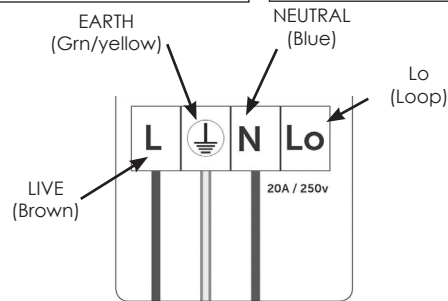

20A Lighting Connectors -For 3 & 4 Core Flex

NORSLO

- + Easy lock & release system
- + Large terminals for easy access
- + Designed & manufactured by GreenBrook

QUICK3
ConneKt

LCGN3P

Female Socket
Up to 3 x 2.5mm² flat twin & earth cables can be used.

Male Socket
Up to 2.5mm² flexible 3 core cable can be used.

Note:

- These couplers are suitable for installation in NON-READILY accessible areas.
- This system is NOT a replacement for a domestic plug and socket outlet system.
- Installation couplers are intended for connection and disconnection without load.
- Any dangerous compatibility between different manufacturer installation coupler system is not automatically prevented by compliance with IEC EN 61535.

Both the connectors come in POS display box containing 50 connectors

- + Ideal for Emergency lighting

QUICK4
ConneKt

LCGN4P

Female Socket
Up to 3 x 2.5mm² flat twin & earth cables can be used.

Male Socket
Up to 1 x 2.5mm² flexible 4 core cable can be used.

	LCGN3P	LCGN4P
Description	3 Way Connector	4 Way Connector
Pack Qty	50	50
Barcode	5012739 641404	5012739 645754
Max Voltage	400V	
Product Finish	Polycarbonate Enclosure, Nylon Connector	
Product Weight	55g	79g
Dimensions L x W x H	L 110 x W42 x H22.3mm	L 113 x W55 x H22.5mm
Guarantee	1 Year	
Conforms To	EN 61535	