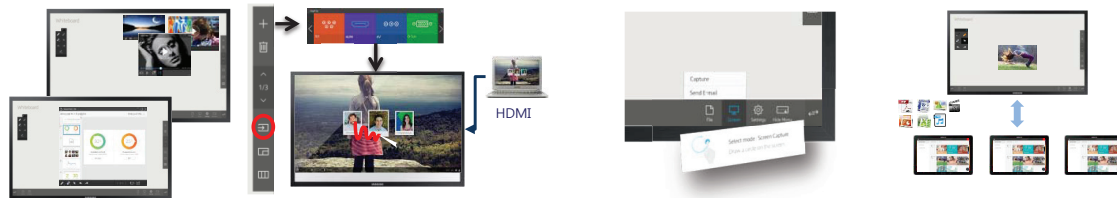

KIT-EBOARD55
SRP : 69,900.- (inc.Vat)

Remark : By order 60 days

สินค้าชุดนี้ประกอบด้วย

- SSG-LH55DBEPLGC/XP** LFD,DB55E,55inch,350nits,5000:1 (Warranty 3Years)
- SSG-CY-TD55LDAH/EN** Touch Overlay for D-Series 55" (Warranty 3Years)
- SSG-WMN4270SD/EN** LFD wall mount WMN4270SD/EN
- SSG-BW-EDS30WSA** Magic IWB S

Feature

- Meeting on White-Board
- Open content (image, audio, video, documents) from internal or external storage
- User can store annotation on documents (MS PowerPoint/Word/Excel/PDF)
- User can create/delete/navigate pages
- User can draw on the content of external source in the white-board
- Users can share content of users' device (Audio/Video/Image) with others
- User can capture entire screen easily with gesture or from the screen menu at the bottom