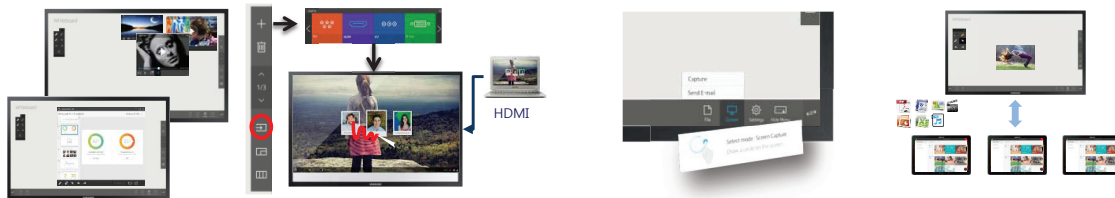

KIT-EBOARD55

Remark : By order 60 days

SRP : 69,900.- (inc.Vat)

สินค้าชุดนี้ประกอบด้วย

- SSG-LH55DBEPLGC/XP** LFD,DB55E,55inch,350nits,5000:1 (Warranty 3Years)
- SSG-CY-TD55LDAH/EN** Touch Overlay for D-Series 55" (Warranty 3Years)
- SSG-WMN4270SD/EN** LFD wall mount WMN4270SD/EN
- SSG-BW-EDS30WSA** Magic IWB S

Feature

- Meeting on White-Board
- Open content (image, audio, video, documents) from internal or external storage
- User can store annotation on documents (MS PowerPoint/Word/Excel/PDF)
- User can create/delete/navigate pages
- User can draw on the content of external source in the white-board
- Users can share content of users' device (Audio/Video/Image) with others
- User can capture entire screen easily with gesture or from the screen menu at the bottom