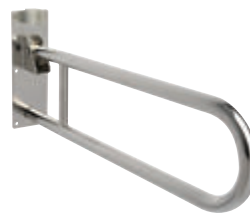

Fold Away Hand Rail
Q4-03214 H300 x W100 x D850

£189