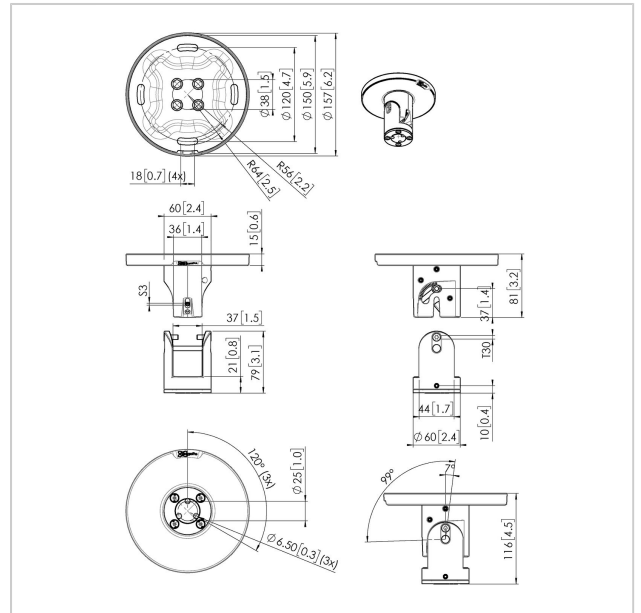

# PUC 1045 Ceiling plate turn and tilt

Article number (SKU) 7210450  
 Colour Black

## Key Benefits

- Rotatable
- Manufactured from high-quality materials
- Stylish high-end design

The PUC 1045 ceiling plate is part of the modular Connect-it system. You can use this ceiling plate in combination with a PUC 24xx pole to create a ceiling solution for small to medium-sized displays up to 40 kg. This ceiling plate is suitable for flat and inclined ceilings up to 90° and has a unique turning ability to adjust the position of the display.

## PUC 1045 Ceiling plate turn and tilt

[www.vogels.com](http://www.vogels.com)

VOGEL'S HOLDING BV 2019 (c) All rights reserved.  
Subject to printing errors, technical and price amendments.  
Date:2020-01-29

## Specifications

Product type number	PUC 1045
Article number (SKU)	7210450
Colour	Black
EAN single box	8712285343940
Height	116
Width	157
Depth	157
TÜV certified	Yes
Tilt	Tilt up to 90°
Turn	Up to 360°
Guarantee	5 years
Max. weight load (kg)	40
Ceiling plate options	Inclined (multi directional)
Ceiling types	Flat / inclined ceiling
Fischer inside	Yes