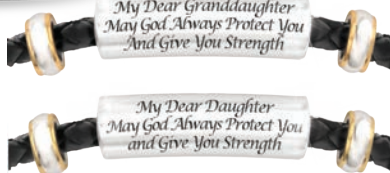

*Engraved
on back*

◀ To The Moon and Back Pendant

This moon-shaped genuine solitaire diamond pendant necklace is handcrafted of solid sterling silver with a textured pave design. Engraved with a loving sentiment, each pendant arrives with an 18" (45 cm) solid sterling silver chain, a velvet jewellery pouch and gift box. \$129.00

For Granddaughter: Item #: 01-14666-001

For Daughter: Item #: 01-18830-001

Granddaughter, Never Forget I Love You ▶

Exquisitely plated in sterling silver, this striking pendant features an elephant design with hand-applied enamel accenting on the eyes, 18K gold plated accents on the toes and ears and sparkling pink Swarovski® crystals on the ears. Pendant measures .75" (1.9 cm) H. Sterling silver-plated chain measures 18" (45.7 cm) L. Item #: 01-20547-001 \$99.00

The elephant's ears really flap and its legs move too!

Protection And Strength Bracelet ▶

Exquisitely handcrafted, this genuine leather braided bracelet features a gleaming cylinder in durable solid stainless steel that reveals a stylized engraved diamond-shaped cross set with a glistening genuine diamond. The reverse side of the cylinder is etched with a loving sentiment. Bracelet measures about 8" (20.3 cm) L. \$99.00

For Granddaughter: Item #: 01-23405-001

For Daughter: Item #: 01-23508-001

▲ Message from the Heart Bracelet

Adorned with 13 beads plated in sterling silver, rich 18K gold and genuine Swarovski® crystals, this exquisitely designed bracelet is finely handcrafted of stretch stainless steel mesh that expands to fit most wrist sizes. A sweet heart charm engraved with "I Love You" adds the perfect finishing touch. Available in two sizes: Small 6" (15.2 cm) and Large 7" (17.8 cm). \$129.00