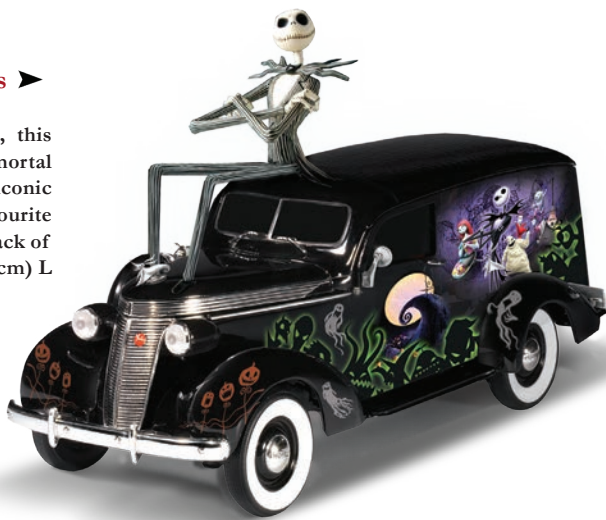

▶ **The Nightmare Before Christmas
Pumpkin Sculpture**

This Nightmare Before Christmas Halloween sculpture comes to life at the flick of a switch, illuminating with golden LED lights and playing the beloved "This Is Halloween" from the film's soundtrack. There's even a "flying" Zero to keep the frightfully fantastic festivities going on and on! Measures 8.5" W x 13" H (21.6 cm x 33 cm). AC Adaptor included.
Item #: 01-21956-001 $129.99

▶ **I'd Like to Join You**

Hidden LED lights lend a ghostly glow to this officially-licensed musical figurine. It plays the movie's beloved "This is Halloween." Measures about 7.25" (18.1 cm) H.
Item #: 01-21690-003 $79.99