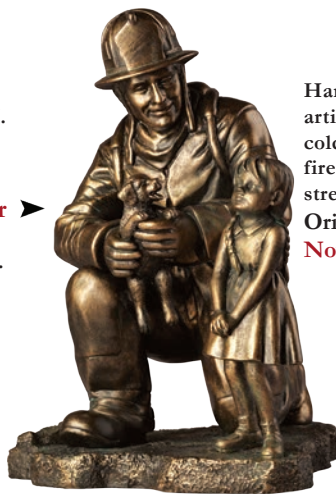

For Grandson: Item #: 01-20527-001

For Son: Item #: 01-16991-001

◀ **Gentle Strength**

Item #: 01-17760-001
Measures 10.25" (25.6 cm) H.

▶ **Delivered from Danger**

Item #: 01-17760-002
Measures 7.5" (18.75 cm) H.