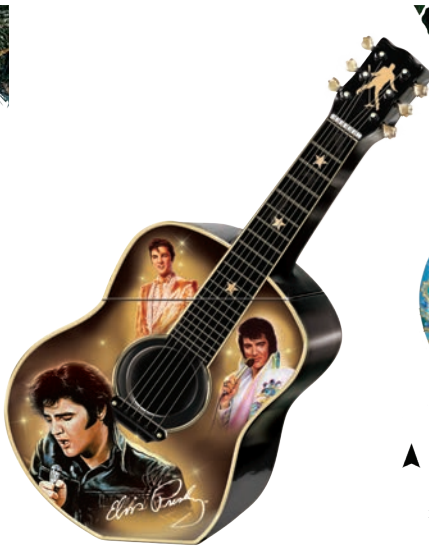

Now \$59.99 each

◀ **Lest We Forget Watch**

Powered by a precision quartz movement for accurate timekeeping and water-resistant to 3 ATM, this stainless steel watch is designed to honour our heroes. It features a red oyster-finished dial, golden maple leaf with a genuine diamond, and an engraved tribute on the back. Watch face measures 1.25" (3.2 cm) in diameter; watchband adjusts to fit most wrists.

Item # 01-23279-001 \$179.00

▶ **The Heart of Courage**

This dramatic, sculptural work of art portrays a soot-streaked firefighter in authentic detail surrounded by twin metal banners inscribed with inspirational tributes. Measures 11" (27.5 cm.) H.

Item #: 01-14373-001 \$99.99

▲ Elvis Swirl Guitar Ornaments

Handcrafted with a porcelain-like finish and goldtone edging, these collectible guitar ornaments feature unique portraits of Elvis in performance, musical notes on the neck and Elvis's signature TCB™ lighting bolt symbol on the top. Ornaments measure 5" (12.7 cm) H. Item #: 01-12709-004 \$19.99 each /\$44.99 (Set of 3)