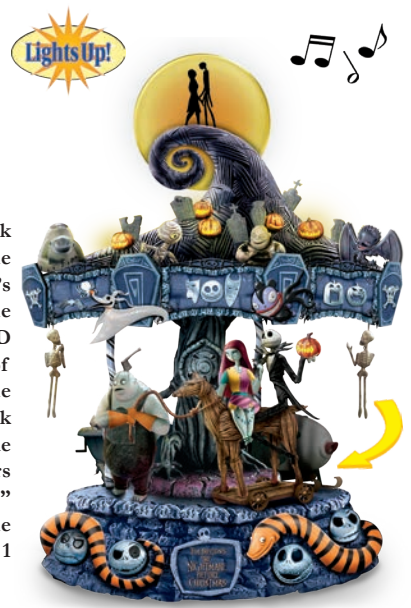

Powered by a precision quartz movement. Measures about 19.25" (48.9 cm) L. Requires 2 "D" batteries and 1 "AA" battery (not included).

Item #: 01-16481-001 \$199.99

◀ The Nightmare Before Christmas Cuckoo Clock

This fully sculptural cuckoo clock is handcrafted to recreate the spooky charm of Tim Burton's imaginative classic. At the flip of a switch, brilliant LED lights illuminate the windows of Jack's Tower, the ghosts and the pumpkins. On the hour, the clock plays "This is Halloween" while Zero pops in and out of the doors atop the Town Hall! Measures 21" (53 cm) H including pine cone weights. Requires 3 "AAA" and 1 "AA" batteries (not included).
Item #: 01-18084-001 \$249.99

▲ The Nightmare Before Christmas Carousel

This unique musical carousel features over 20 movie characters including Jack Skellington and Sally. At the flip of the three-way switch you control not just the lights that set the moon, canopy and seven pumpkins aglow, but also the rotating movement of the lighted carousel and the melody of "This is Halloween" that fills the air! Measures 12"H x 8.5" D (30.5 x 21 cm). AC adaptor included.
Item #: 01-21757-001 \$225.00