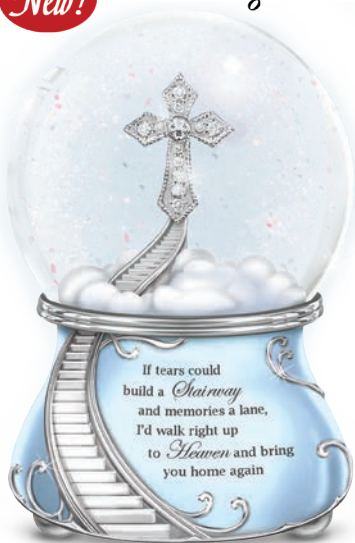

Lady of Lourdes Rosary Beads

This lovely rosary features the traditional design of five sets of 10 beads, comprising a decade of Hail Mary prayers, each divided by a larger Murano-style glass mystery bead. A shorter strand of five more prayer beads connects the rhodium-plated crucifix and medallion. Arrives with a prayer card bearing the Mysteries of the Holy Rosary. Measures about 22" (56 cm) L. Item #: 01-22857-001 $179.99