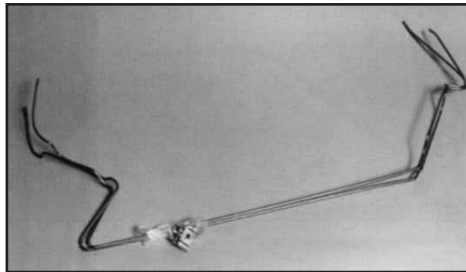

HOOD INSULATION RETAINER KITS

58-03852 58 ..... $ 50.00 kit
59-03853+ 59-60 ..... $ 59.00 kit

58-038521 58 Center clip ..... $ 10.00 ea.