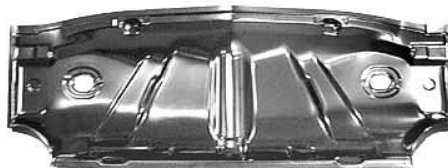

- 61-107371+ 61-64 1 Piece, complete ..... $ 98.00 ea.