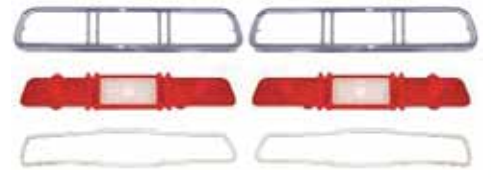

kit includes 2 tail light lenses, 2 tail light bezels & 2 lens gaskets.

67-01340 67 Impala/Bel Air .....$ 209.00 set