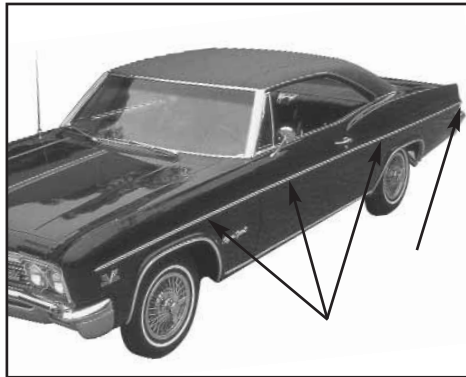

1966 IMPALA SIDE MOLDING SET

- 1966 2 door Impala, body side molding set, includes corner moldings.
66-02436+ 66 2 door, 8 pieces \$ 229.00 set
- 1966 4 door Impala, body side molding set, includes corner moldings.
66-024361+ 66 4 door, 10 pieces \$ 339.00 set