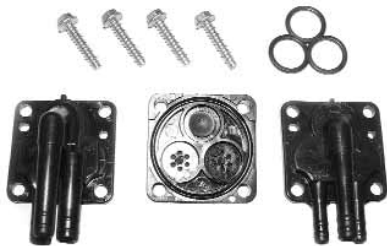

CHEVROLET CAR PARTS

Car Shop Inc. 739 North Batavia Orange, California 92868

WIPER KNOB

65-07101 65-66 .....$ 14.00 ea.

67-07101 67 .....$ 7.50 ea.

WIPER SWITCH NUT REMOVAL TOOL

58-07102 58-63 .....$ 9.00 ea.

WINDSHIELD WIPER TOWER NUTS

58-07029 58 .....$ 5.00 pr.

WINDSHIELD WIPER TOWER NUT TOOL

58-07030 58 Nut removal tool .....$ 9.00 ea.

WINDSHIELD WASHER PUMP REPAIR KIT

59-07103 59-72 Original GM .....$ 46.00 kit