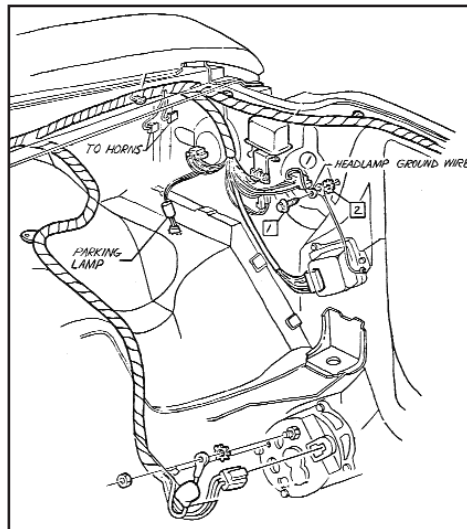

CHEVROLET CAR PARTS

Car Shop Inc. 739 North Batavia Orange, California 92868

FORWARD LAMP HARNESS

Stock replacements

69-11541	69	6 cyl.	$ 145.00 ea.
69-11542	69	6 cyl., with retractable headlights	$ 145.00 ea.
69-11543	69	V8 327 & 350	$ 145.00 ea.
69-11544	69	V8 327 & 350, with retractable headlights ..	$ 145.00 ea.
69-11545	69	V8 396 & 427	$ 145.00 ea.
69-11546	69	V8 396 & 427, with gauges	$ 145.00 ea.
69-11547	69	V8 396 & 427, with retractable headlights ..	$ 145.00 ea.
70-11548	70	6 cyl.	$ 145.00 ea.
70-11549	70	V8	$ 145.00 ea.
71-11550	71	6 cyl.	$ 145.00 ea.
71-11551	71	V8	$ 145.00 ea.

FORWARD LAMP HARNESS-"INTERNAL REGULATED"

Modified for use with internal regulated alternator.

V8, with internal regulator alternator, (1958-1962 see *note 4)

58-115202	58	driver side mount	$ 95.00 ea.
58-115203	58	passenger side mount ..	$ 120.00 ea.
59-115202	59	driver side mount	$ 115.00 ea.
59-115203	59	passenger side mount ..	$ 135.00 ea.
60-115202	60	driver side mount	$ 135.00 ea.
60-115203	60	passenger side mount ..	$ 160.00 ea.
61-115202	61	driver side mount	$ 145.00 ea.
61-115203	61	passenger side mount ..	$ 165.00 ea.
62-115202	62	driver side mount	$ 145.00 ea.
62-115203	62	passenger side mount ..	$ 165.00 ea.
63-115202	63	V8, driver side	$ 155.00 ea.
63-115203	63	V8, passenger side	$ 165.00 ea.
64-115202	64	V8, driver side	$ 165.00 ea.
64-115203	64	V8, passenger side	$ 165.00 ea.
65-115232	65	V8, driver side	$ 169.00 ea.
65-115233	65	V8, passenger side	$ 179.00 ea.
65-115242	65	V8, with gauges driver side	$ 169.00 ea.
65-115243	65	V8, with gauges passenger side	$ 179.00 ea.

*NOTE 4: This harness requires a 1963 horn relay.