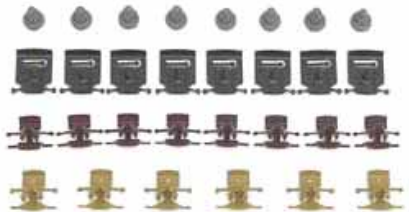

1963 2 door Impala & "SS", 1/4 panel molding clips, original style.
63-02446 63 .....$ 65.00 set