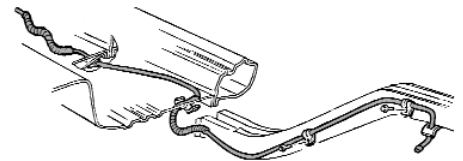

ORIGINAL MATERIAL

69-07913+	69	5/16"	$ 64.00 set
69-07914+	69	3/8"	$ 64.00 set
69-07915+	69	1/4" return line	$ 64.00 ea.