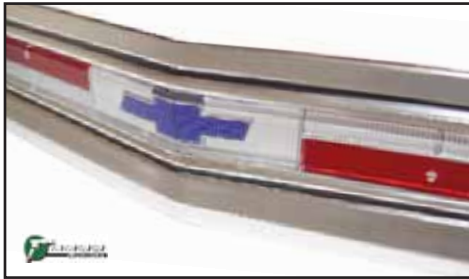

CHEVROLET CAR PARTS

Car Shop Inc. 739 North Batavia Orange, California 92868

HOOD LIP MOLDINGS