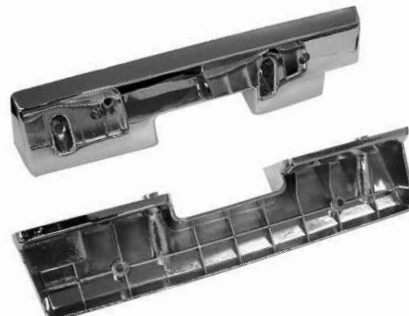

65-06112 65-67 Front, Impala . . . . . $ 44.00 pr.

ARM REST BASE TO DOOR SCREW

58-06113 58-72 #14 x 2" . . . . . $ .50 ea.

FRONT ARM REST PADS

Original looking vinyl type grain and stitching, lens, chrome bezel & end cap not included.

58-06114 58 LH, Black . . . . . $ 105.00 ea.
58-06115 58 RH, Black . . . . . $ 105.00 ea.