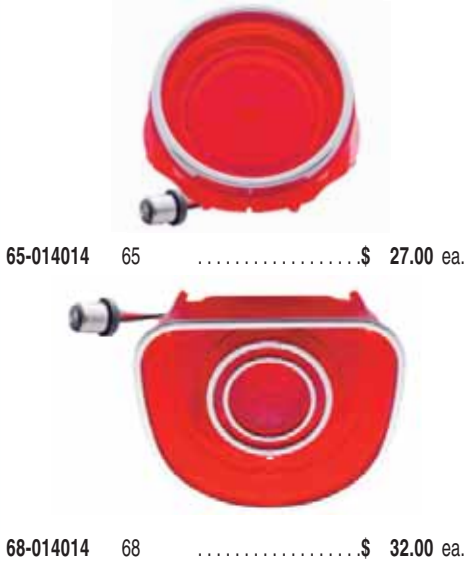

CHEVROLET CAR PARTS

Car Shop Inc. 739 North Batavia Orange, California 92868

L.E.D. TAIL LIGHT LENS CONVERSION

65-014014 65 .....$ 27.00 ea.

68-014014 68 .....$ 32.00 ea.

LED TAIL LIGHT BULB CONVERSION KIT

Wiring kit and detailed instructions included. 2 pair required for Impala
63-014011 63-65 .....$ 119.00 pr.