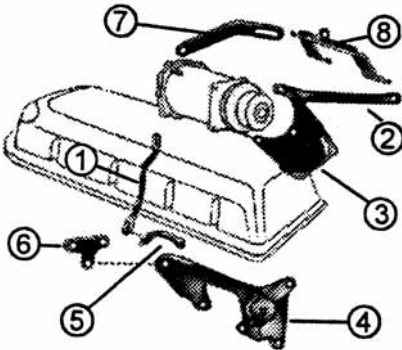

BIG BLOCK A/C BRACKETS

65-09009 65-68 front compressor brace, B/B, #2 . . . . . $ 19.00 ea.
65-09010 65-68 rear compressor brace, BB, #7 . . . . . $ 19.00 ea.
65-09011 65-68 upper support, on intake, B/B, cast, #8 . . $ 49.00 ea.
65-09012 65-68 front adjuster, B/B, #3 . . . $ 64.00 ea.
65-09013 65-68 lower support, B/B, cast, #4 . . . . . $ 79.00 ea.
65-09014 65-68 rear pivot, B/B, #6 . . . . . $ 17.00 ea.
65-09015 65-68 rear support bar bracket, B.B, #5 . . . $ 16.00 ea.
65-09016 65-68 rear support bar, B/B, #1 $ 25.00 ea.