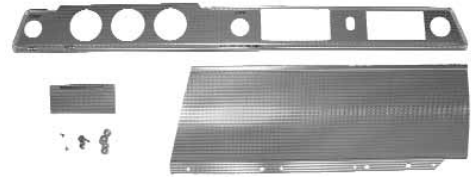

ALUMINUM DASH FASCIA

- 62-057003 62 LH side only, 1 pc. .... $ 84.00 ea.

- 62-057004 62 3 piece set ..... $ 229.00 set