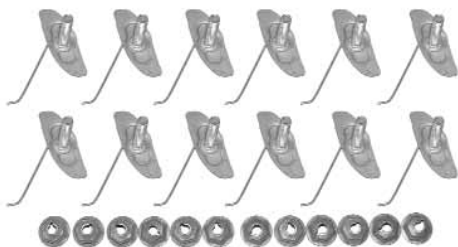

INSERT ADHESIVE

Recommended for installing engine turned aluminum SS inserts.
62-02625 62-64 5 oz. tube \$ 12.00 ea.

TRUNK MOLDING CLIP SET

59-02626 59 Trunk molding clip set . . . \$ 10.00 set

61-02627 61 Center connector clip . . . \$ 9.00 ea.