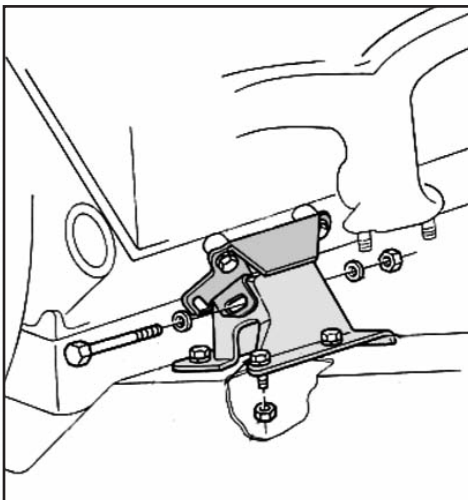

CHEVROLET CAR PARTS

Car Shop Inc. 739 North Batavia Orange, California 92868

SPARK PLUG AND COIL WIRE SETS

58-09120	58-61	283 V8	.....$	79.00	set
58-09121	58-61	348 V8 with single carb.	.....$	79.00	set
58-09122	58-61	348 V8 with 3x2BBL	.....$	79.00	set
58-09123	58-61	6-cyl.	.....$	65.00	set
62-09124	62-72	S/B V8	.....$	40.00	set

"Flame Thrower" 8mm MAGx2 spark plug wire sets

High performance, low resistance, with two current paths for reliability and redundancy. Features straight plug boots.

58-09130	V8, black	.....$	64.00	set
58-09131	V8, blue	.....$	64.00	set
58-09132	V8, red	.....$	64.00	set

MOTOR MOUNTS

Engine Side Mount.

58-09201	58-68	LH or RH, S/B			
	58-62	6 cyl.	.....$	8.00	ea.

58-09202	58-68	LH or RH, hi-perf.	.....$	10.00	ea.
63-09203	63-64	LH or RH, 6 cyl.	.....$	10.00	ea.

Frame Side Brackets.

58-092031	58-64	V8, LH & RH	.....$	42.00	pr.
63-092032	63-64	6 cyl., LH & RH	.....$	29.00	pr.

MOTOR MOUNT BOLT KITS

Original "F" headmark, (2) 7/16-20x3 3/4" bolts, (4) washers and (2) lock nuts. Motor mount to frame mount

58-092033	58-68	.....$	10.00	set

Original "Anchor" headmark, (6) 3/8-16x3/4" bolts with indented head with captured washers.

Motor mount to block

58-092034	58-68	.....$	8.00	set

TRANSMISSION MOUNT PADS

58-09204	58-62	Manual trans.			
	62-70	All trans. except TH400	..$	8.00	ea.
65-09205	65-70	TH400	.....$	8.00	ea.

58-092041	62-70	All trans. polyurethane	.....$	35.00	ea.

TRANSMISSION CROSSMEMBER

Tubular design. Includes mounting brackets & hardware.

58-092042	58-62	fits 700R4 trans.	.....$	95.00	ea.

700R4 TORQUE CONVERTER LOCK-UP SWITCH KIT

Externally installed kit allows for automatic operation of the torque converter lock-up (overdrive) without installing the computer.

Includes instructions.