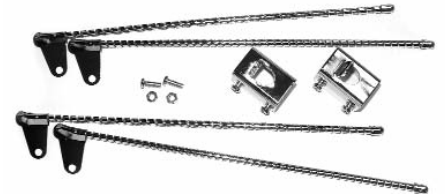

- 58-13351 Straight style, universal with hardware ..... $ 10.00 set