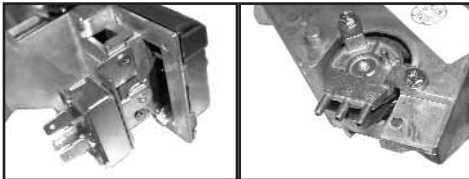

A/C CONTROL PANEL ASSEMBLY

65-05712 65-66 Heater & A/C, control panel includes fan switch. with factory A/C. ....$ 119.00 ea.