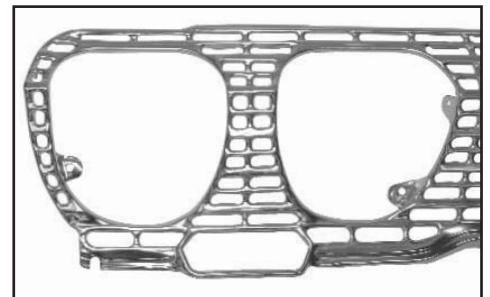

#63-006021 1963 grill