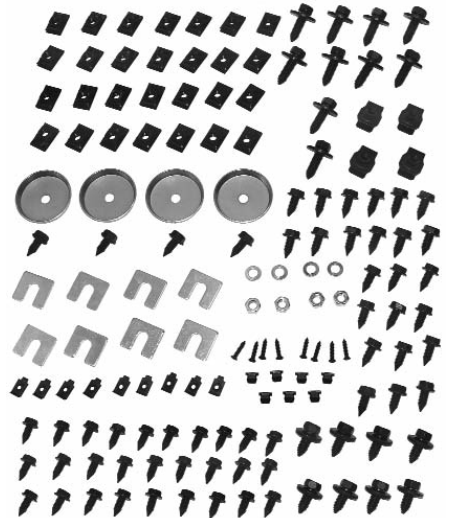

FRONT END FASTENER KITS

- 58-10510 58 .....$ 62.00 kit
- 59-10511 59 .....$ 75.00 kit
- 60-10512 60 .....$ 64.00 kit
- 61-10513 61-64 .....$ 42.00 kit
- 65-10514 65-70 .....$ 42.00 kit

UNDER HOOD & TRUNK BOLT, NUT AND SCREW KIT

- 61-105132 61-64 .....$ 99.00 kit

* The following items require additional shipping and handling.