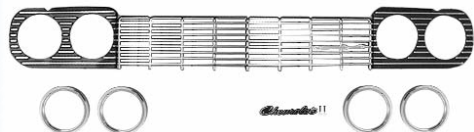

Includes: grill, grill top molding, grill teeth and headlight bezels.
62-006052+ 62 1962 grill kit 2 \$ 469.00 kit

Includes: grill, grill top molding, grill teeth, headlight bezels, hood lip molding and complete hood emblem with bezel.
62-006053+ 62 1962 grill kit 3 \$ 685.00 kit

Includes: grill and 4 headlight bezels.
63-006051+ 63 1963 grill kit 1 \$ 439.00 kit

Includes: grill, 4 headlight bezels, 2 upper eyebrow & 2 lower eyebrow moldings, hood lip molding and complete hood emblem with bezel.
63-006052+ 63 1963 grill kit 2 \$ 769.00 kit