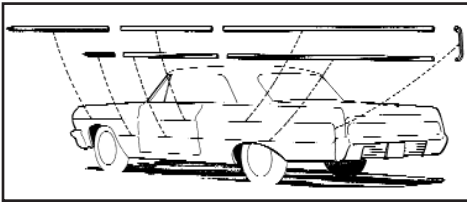

1964 IMPALA SIDE MOLDING KITS

- 1964 2 door Impala, body side molding set, 14 pieces.
64-02427+ 64 2 door \$ 429.00 kit
- 1964 4 door Impala, body side molding set, 18 pieces.
64-02428+ 64 4 door \$ 549.00 kit