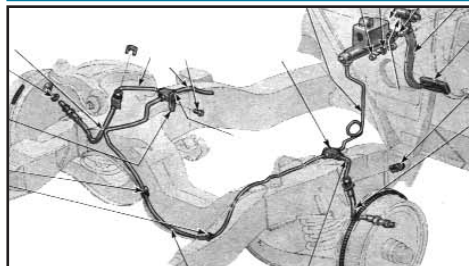

FRONT BRAKE LINE SETS

STAINLESS STEEL

58-103202+	58	Front, non-power	.....	$ 69.00	set
58-103212+	58	Front, w/ Tredelvac power brakes	.....	$ 69.00	set
59-103222+	59-61	Front, non-power	.....	$ 69.00	set
59-103232+	59-61	Front, power brakes	.....	$ 69.00	set
62-103242+	62-64	Front, non-power	.....	$ 69.00	set
62-103252+	62-64	Front, power brakes	.....	$ 69.00	set
65-103253+	65	Front, non-power	.....	$ 62.00	set
65-103254+	65	Front, power brakes	.....	$ 62.00	set
66-103253+	66	Front, non-power	.....	$ 62.00	set
66-103254+	66	Front, power brakes	.....	$ 62.00	set
67-103256+	67-68	Front, non-power, drum	..	$ 69.00	set
67-103257+	67-68	Front, power drum	.....	$ 69.00	set
67-103258+	67-68	Front, power disc	.....	$ 69.00	set
69-103260+	69	Front, power, drum	.....	$ 69.00	set
69-103261+	69	Front, power disc	.....	$ 69.00	set
69-103262+	69	Front, SS power drum	..	$ 69.00	set
69-103263+	69	Front, SS power disc	..	$ 69.00	set

REAR AXLE BRAKE LINES

STAINLESS STEEL

58-103262	58	Rear	.....	$ 35.00	pr.
59-103272	59-64	Rear	.....	$ 35.00	pr.
65-103282	65-69	with std. suspension	....	$ 35.00	pr.
67-103292	67-69	with F-41 suspension	..	$ 35.00	pr.

* The following items require additional shipping and handling.