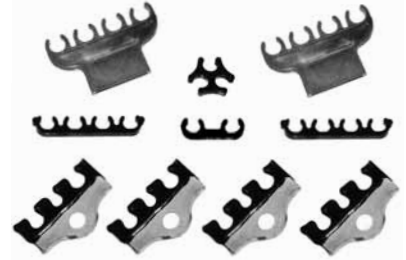

SPARK PLUG WIRE RETAINERS

66-08738 66-72 S/B .....$ 13.00 set

66-08739 66-72 B/B .....$ 9.00 set