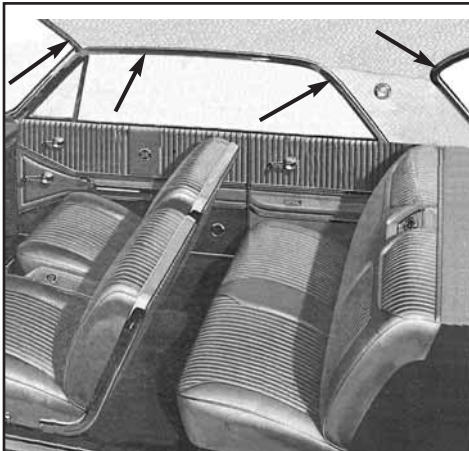

INTERIOR HEADLINER TRIM KIT

Bright finished aluminum as original.

- 62-04838+ 62-64 2 door hardtop, 6 pcs.
 (exc. 1962 Bel Air) \$ 279.00 set

SUN VISOR MOUNTING BRACKETS

- 58-04901 58 All except convertible . . . \$ 27.00 pr.