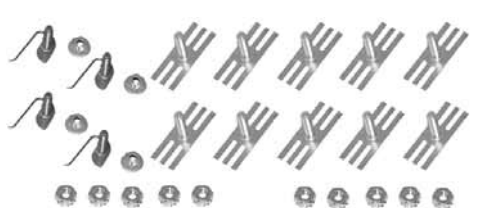

PITCHFORK CLIP

1. **58-02460** 58 Impala, 14 pcs. .... $ 16.00 set