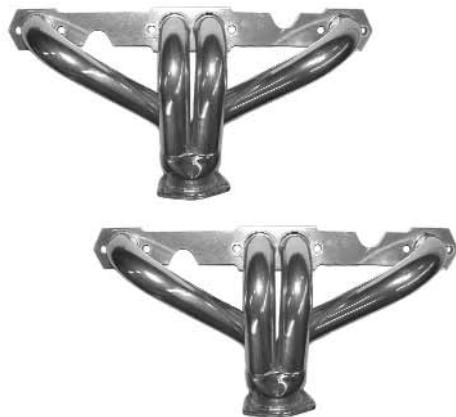

BLOCK HUGGER HEADERS

58-104161 58-70 S/B, Black ..... $ 119.00 pr.
58-104162 58-70 S/B, Chrome ..... $ 149.00 pr.
58-104163 58-70 S/B, Silver coated .... $ 265.00 pr.