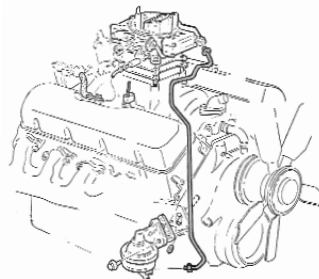

ORIGINAL MATERIAL

- 67-07843 67 396/375 HP w/ 1 pc. line ..$ 20.00 ea.
- 67-07844 67-68 327/275 HP, 3/8" line ..$ 20.00 ea.
- 67-07845 67-68 396/325 or 350 HP, with Q-Jet .....$ 20.00 ea.
- 67-07846 67-68 396/375 HP, with Holley ..$ 44.00 ea.
- 67-07847 67-69 6 cyl. ....$ 20.00 ea.
- 69-07848 69 307 & 327 with 2BBL ..$ 20.00 ea.