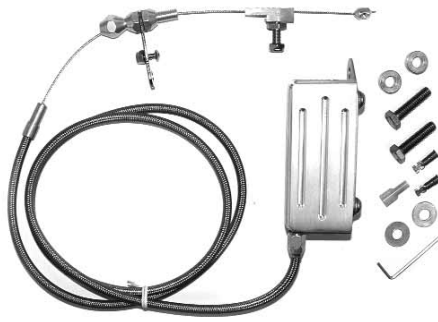

TH-350 KICKDOWN CABLE AND BRACKET

- 58-04806 58-72 Cable, GM \$ 44.00 ea.
- 58-048061 58-72 Cable, repro \$ 25.00 ea.

- 58-04807 58-72 Cable bracket SB \$ 12.00 ea.

TH400 ELECTRONIC KICK DOWN KIT

- 58-048071 For most TH400 conversions \$ 107.00 kit