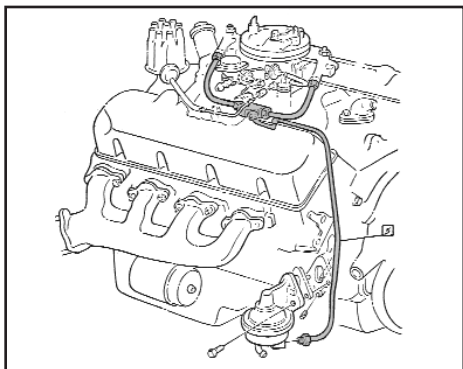

CHEVROLET CAR PARTS

Car Shop Inc. 739 North Batavia Orange, California 92868

FUEL TANK TO FUEL PUMP LINES

ORIGINAL MATERIAL

58-07901+	58	5/16" 1 pc. line	$ 59.00 ea.
58-07902+	58	3/8" 3 pc. line	$ 59.00 set
59-07903+	59-61	5/16" 1 pc. line	$ 59.00 ea.
59-07904+	59-61	3/8" 3 pc. line	$ 59.00 set
62-07905+	62-64	5/16" 1 pc. line	$ 59.00 ea.
62-07906+	62-64	3/8" 3 pc. line	$ 59.00 set
63-07907+	63-64	1/4" return line	$ 45.00 ea.

ORIGINAL MATERIAL

65-07908+	65-66	5/16"	$ 64.00 set
65-07909+	65-66	3/8"	$ 64.00 set
67-07910+	67-68	5/16"	$ 64.00 set
67-07911+	67-68	3/8"	$ 64.00 set
67-07912+	67-68	1/4" return line	$ 64.00 ea.

ORIGINAL MATERIAL

69-07913+	69	5/16"	$ 64.00 set
69-07914+	69	3/8"	$ 64.00 set
69-07915+	69	1/4" return line	$ 64.00 ea.

FUEL TANK TO FUEL PUMP LINES

Stainless Steel

STAINLESS STEEL

58-079012+	58	5/16" 1 pc. line	$ 85.00 ea.
58-079022+	58	3/8" 3 pc. line	$ 85.00 set
59-079032+	59-61	5/16" 1 pc. line	$ 85.00 ea.
59-079042+	59-61	3/8" 3 pc. line	$ 85.00 set
62-079052+	62-64	5/16" 1 pc. line	$ 85.00 ea.
62-079062+	62-64	3/8" 3 pc. line	$ 85.00 set
63-079072+	63-64	1/4" return line	$ 65.00 ea.

Stainless Steel

STAINLESS STEEL

65-079082+	65-66	5/16"	$ 89.00 set
65-079092+	65-66	3/8"	$ 89.00 set
67-079102+	67-68	5/16"	$ 89.00 set
67-079112+	67-68	3/8"	$ 89.00 set
67-079122+	67-68	1/4" return line	$ 89.00 ea.

Stainless Steel

STAINLESS STEEL

69-079132+	69	5/16"	$ 89.00 set
69-079142+	69	3/8"	$ 89.00 set
69-079152+	69	1/4" return line	$ 89.00 ea.

FUEL PUMPS

Brand new fuel pumps. Includes new mounting gasket.

58-07916	58-62	6 cyl.	$ 45.00 ea.

58-07917	58-59	with fuel injection	
	58-61	348 V8 except hi-perf.	
	62-64	327	
	65-66	283 with 4BBL, 327, 409.	$ 59.00 ea.

58-07918	58-65	283, All	
	66	283 with 2BBL	$ 29.00 ea.
63-07919	63-66	6 cyl.	$ 45.00 ea.
65-07920	65-66	All 396 & 427	$ CALL ea.