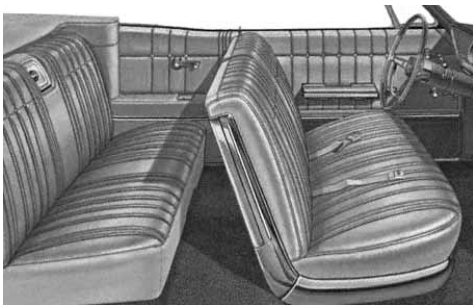

1965 Impala, front & rear seat upholstery.

Colors available:

- Black • Light Aqua • Light Blue • Fawn • Red • Light Saddle •

Specify color when ordering.

65-16740	65	front split bench, 2 dr.	$ 315.00 set
65-16750	65	rear, 2 door hdt.	$ 185.00 set
65-16760	65	rear, convertible	$ 185.00 set