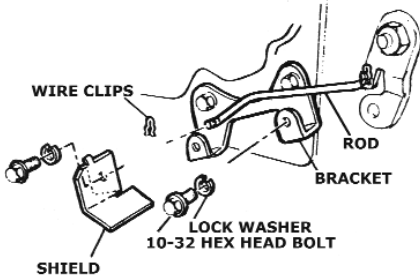

CHEVROLET CAR PARTS

Car Shop Inc. 739 North Batavia Orange, California 92868

BACKUP LIGHT SWITCH MOUNTING BRACKET

59-04819 59-68 4 speed .....$ 28.00 ea.

BACKUP LIGHT SWITCH MOUNTING KIT

63-048191 63-68 4 speed, Muncie .....$ 32.00 ea.

IMPALA "SS" CONSOLE EMBLEMS

63-04820 63 .....$ 33.00 ea.

64-04821 64 .....$ 28.00 ea.

65-04822 65 .....$ 53.00 ea.