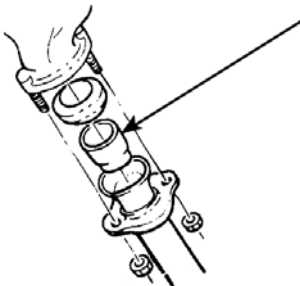

EXHAUST MANIFOLD HEADPIPE EXTENSION

Fits between the exhaust manifold and the headpipe, supports the main headpipe donut gasket.

58-104055 58-68 2" OD . . . . . $ 13.00 ea.
58-104056 58-68 2 1/2" OD . . . . . $ 13.00 ea.