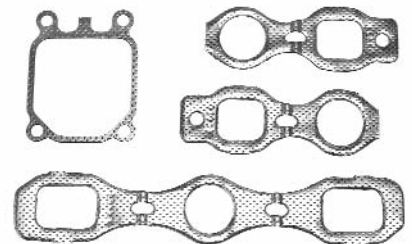

INTAKE MANIFOLD GASKET SETS

- 58-081182 58-62 235, 6 cylinder intake & exhaust . . . . $ 15.00 set