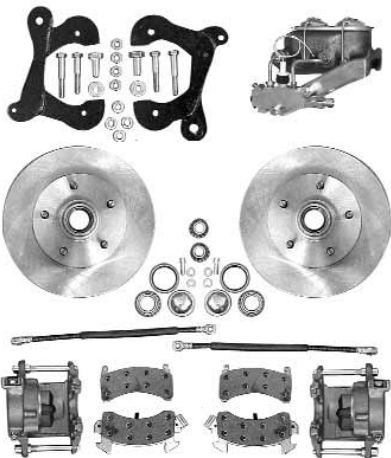

Mounts to stock spindles. Must use 15" wheels

58-10203+	58	\$ 689.00	kit
59-10204+	59-64	\$ 689.00	kit
65-10205+	65	\$ 689.00	kit
66-10206+	66-68	\$ 689.00	kit

NON POWER DISC BRAKE KIT

58-10207+	58	\$ 519.00	kit
59-10208+	59-64	\$ 519.00	kit