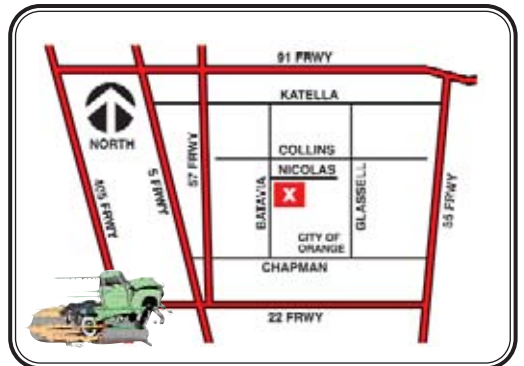

Truck and Car Shop Inc. 739 North Batavia Orange, CA 92868
Fax Order 1-714-771-0407 • Toll Free 1-800-243-8947 • www.TruckandCarShop.com