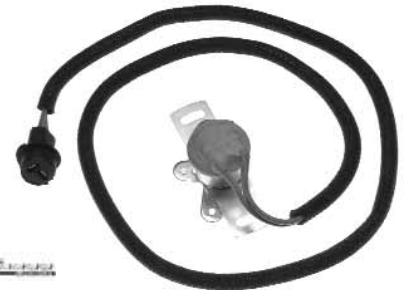

- 65-04816 65-67 ..... $ 50.00 ea.
- 68-04817 68 ..... $ 50.00 ea.

- 69-04818 69-72 all manual trans. .... $ 32.00 ea.

Showroom hours:
TUESDAY - FRIDAY: 9AM to 4:45PM
SATURDAY: 9AM to 3:45PM
Phone order desk hours:
MONDAY - FRIDAY: 9AM to 4:45PM
www.TruckandCarShop.com

* The following items require additional shipping and handling.