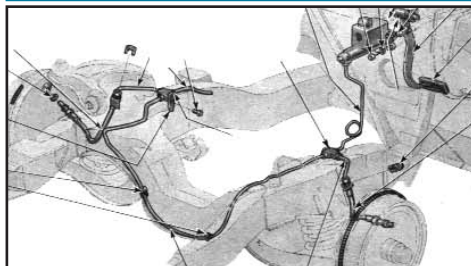

FRONT BRAKE LINE SETS

ORIGINAL MATERIAL

58-10320+	58	Front, non-power	.....	$ 49.00	set
58-10321+	58	Front, w/ Tredelvac power brakes	.....	$ 49.00	set
59-10322+	59-61	Front, non-power	.....	$ 49.00	set
59-10323+	59-61	Front, power brakes	.....	$ 49.00	set
62-10324+	62-64	Front, non-power	.....	$ 49.00	set
62-10325+	62-64	Front, power brakes	.....	$ 49.00	set
65-103251+	65	Front, non-power	.....	$ 42.00	set
65-103252+	65	Front, power brakes	.....	$ 42.00	set
66-103251+	66	Front, non-power	.....	$ 42.00	set
66-103252+	66	Front, power brakes	.....	$ 42.00	set
67-103253+	67-68	Front, non-power, drum	..	$ 49.00	set
67-103254+	67-68	Front, power drum	.....	$ 49.00	set
67-103255+	67-68	Front, power disc	.....	$ 49.00	set
69-103256+	69	Front, power, drum	.....	$ 49.00	set
69-103257+	69	Front, power disc	.....	$ 49.00	set
69-103258+	69	Front, SS power drum	..	$ 49.00	set
69-103259+	69	Front, SS power disc	..	$ 49.00	set

REAR AXLE BRAKE LINES

ORIGINAL MATERIAL

58-10326	58	Rear	.....	$ 25.00	pr.
59-10327	59-64	Rear	.....	$ 25.00	pr.
65-10328	65-69	with std. suspension	....	$ 25.00	pr.
67-10329	67-69	with F-41 suspension	..	$ 25.00	pr.