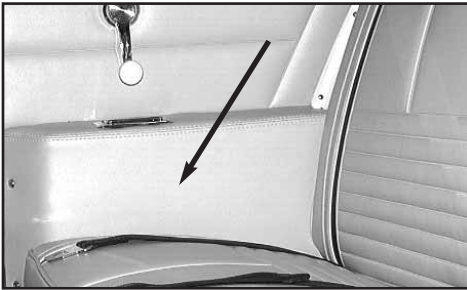

CHEVROLET CAR PARTS

Car Shop Inc. 739 North Batavia Orange, California 92868

COUPE REAR ARM REST COVERS

Note: 1958-1964 rear arm rest covers are included in door panel kits & rear 1/4 trim panel kits on pages 218, 219 & 220.

1965 non-"SS", coupe rear arm rest covers.

65-19420	65	black	$ 75.00	pr.
65-19421	65	light blue	$ 75.00	pr.
65-19422	65	light aqua	$ 75.00	pr.
65-19423	65	fawn	$ 75.00	pr.
65-19424	65	red	$ 75.00	pr.
65-19425	65	saddle	$ 75.00	pr.

1965 Impala "SS", coupe rear arm rest covers.

65-19430	65	black	$ 75.00	pr.
65-19431	65	light aqua	$ 75.00	pr.
65-19432	65	light blue	$ 75.00	pr.
65-19433	65	2 tone blue	$ 75.00	pr.
65-19434	65	fawn	$ 75.00	pr.
65-19435	65	red	$ 75.00	pr.
65-19436	65	saddle	$ 75.00	pr.
65-19437	65	white/black	$ 75.00	pr.
65-19438	65	white/aqua	$ 75.00	pr.
65-19439	65	white/red	$ 75.00	pr.
65-19440	65	slate	$ 75.00	pr.

1966-67 coupe rear arm rest covers.

66-19450	66-67	black	$ 75.00	pr.
66-19451	66-67	white/black	$ 75.00	pr.
66-19452	66-67	light blue	$ 75.00	pr.
66-19453	66-67	2 tone blue	$ 75.00	pr.
66-19454	66-67	bright blue	$ 75.00	pr.
66-19455	66-67	red	$ 75.00	pr.
66-19456	66-67	off white	$ 75.00	pr.
66-19457	66-67	gold	$ 75.00	pr.
66-19458	66-67	2 tone aqua	$ 75.00	pr.
66-19459	66-67	2 tone fawn	$ 75.00	pr.

1968 coupe rear arm rest covers.

68-19460	68	black	$ 75.00	pr.
68-19461	68	light blue	$ 75.00	pr.
68-19462	68	medium blue	$ 75.00	pr.
68-19463	68	red	$ 75.00	pr.
68-19464	68	pearl	$ 75.00	pr.
68-19465	68	ivy gold	$ 75.00	pr.
68-19466	68	aqua	$ 75.00	pr.

1969 coupe rear arm rest covers.

69-19470	69	black	$ 75.00	pr.
69-19471	69	bright blue	$ 75.00	pr.
69-19472	69	dark blue	$ 75.00	pr.
69-19473	69	light green	$ 75.00	pr.
69-19474	69	parchment	$ 75.00	pr.
69-19475	69	sandalwood	$ 75.00	pr.
69-19476	69	red	$ 75.00	pr.
69-19477	69	gold	$ 75.00	pr.
69-19478	69	aqua	$ 75.00	pr.