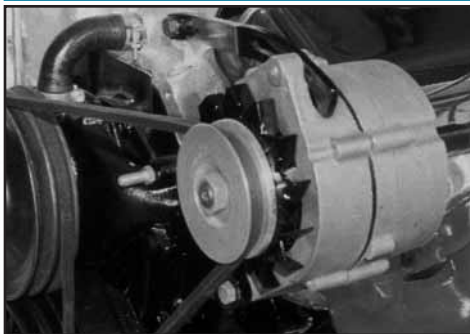

DEEP GROOVE ALTERNATOR PULLEY

66-08841 66-67 \$ 39.00 ea.
68-08842 68-72 \$ 35.00 ea.

ALTERNATOR MOUNTING BOLTS

Original "WB" headmark, (1) 5/16-18 x 1" upper adjuster bolt, lock washer and flat washer.
63-08845 63-72 All, adjuster bolt \$ 2.00 ea.