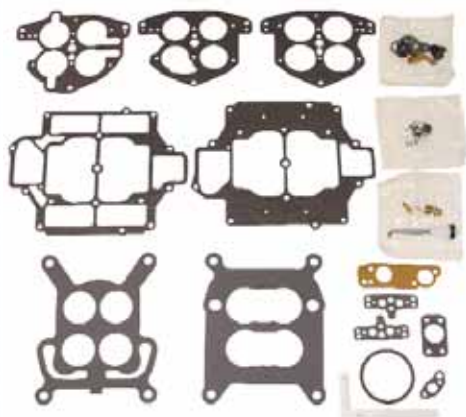

CHEVROLET CAR PARTS

Car Shop Inc. 739 North Batavia Orange, California 92868

CARBURETOR REBUILD KITS

58-07707	58-67	6 cyl. Rochester	$ 22.00	kit
58-07708	58-61	283/348 4BBL		
	62	327 4BBL		
	63-64	283/327 4BBL		
		fits Rochester 4G 4BBL	$ 28.00	kit
58-07709	58	283 2BBL		
		fits Rochester 2G 2BBL	$ 20.00	kit
58-07710	58-64	283/327 4BBL		
	58-61	348 4BBL		
		fits Carter WCFB 4 BBL	$ 32.00	kit
62-07711	62-63	327/409 AFB 4BBL		
	64	327 AFB 4BBL,		
		fits Carter AFB 4BBL . . .	$ 31.00	kit
64-07712	63-65	327 H4 Holley 4BBL . . .	$ 44.00	kit
70-077120	70-72	350-454		
		Rochester 4MV 4BBL . . .	$ 27.00	kit

CARB. FAST IDLE SCREW & SPRING KIT

58-077121	58-61	AFB & WCFB	$ 4.00	kit

CARBURETOR BASE GASKETS

58-07713	58-62	235 6 cyl. insulator gasket	$ 4.00	ea.
58-077131	58-61	WCFB, 4 BBL	$ 4.50	ea.
58-07714	58-61	with 2x4 BBL WCFB . . .	$ 4.50	ea.
58-077141	58-60	with 348 4-BBL exc. hi-perf.	$ 4.00	ea.

CARBURETOR INSULATOR

58-07715	58-62	235 6 cyl.	$ 9.00	ea.

CARBURETOR SCREW KITS

58-077151	58-62	2BBL (Rochester)	$ 4.00	kit
58-07716	58-61	4BBL (Rochester)	$ 5.00	kit
58-07717	58-61	4BBL (Carter WCFB) . . .	$ 6.00	kit
58-07718	58-61	2x4BBL (Carter WCFB) . .	$ 10.00	kit

AIR CLEANER RODS

58-07719	58	Air cleaner to carburetor V8 4BBL	$ 6.00	set
58-07720	58	Air cleaner to fuel injection V8	$ 5.50	set
62-07721	62-64	409 with 2x4 BBL	$ 10.00	set
65-07722	65-72	with Holley & open element air cleaner rod only	$ 8.00	ea.

AIR CLEANER WING NUTS

58-077221	58-64	. . . . .	$ 1.00	ea.
65-07723	65-72	Chrome	$ 3.00	ea.