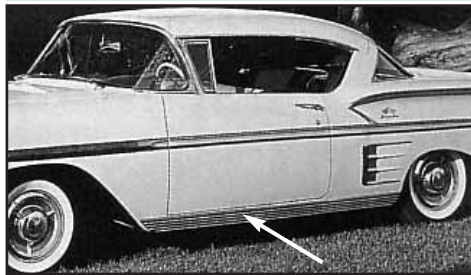

ROCKER PANEL MOLDINGS

58-02302+ 58 LH & RH, with clips ... $ 459.00 pr.