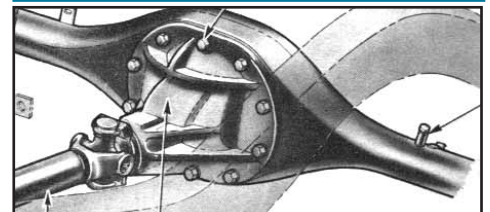

REAR AXLE VENTILATOR

Genuine GM Part

58-09324 58-68 .....$ 4.00 ea.

† The following items require additional shipping and handling.

Fax Order 1-714-771-0407 • Toll Free 1-800-235-2470 • www.TruckandCarShop.com • 2011 Catalog