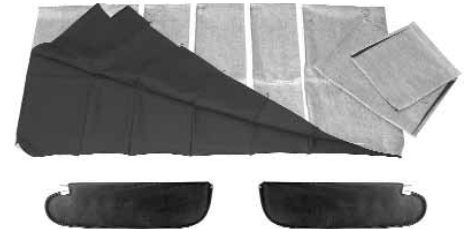

HEADLINER & SUN VISOR KITS

Kits include: 1 Headliner & 1 pair of pre-assembled sun visors.

1958 Impala 2 door hardtop, correct single hole perforated vinyl.

58-15501	58	black	$ 209.00	kit
58-15502	58	white	$ 216.00	kit
58-15503	58	off white	$ 216.00	kit
58-15504	58	gray	$ 216.00	kit
58-15505	58	buckskin	$ 216.00	kit
58-15506	58	tan	$ 216.00	kit