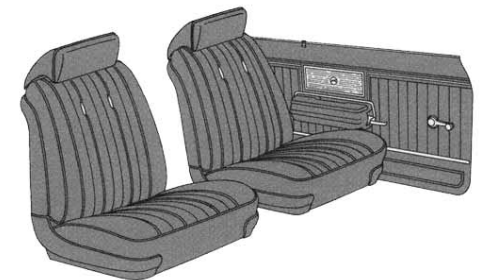

1969 Impala & "SS", front & rear seat upholstery.

Colors available:

- Black • Parchment • Red • Dark Blue • Light Green • Dark Green •

Specify color when ordering.

69-16950	69	front buckets	$ 299.00 set
69-16960	69	front split bench, 2 dr.	$ 299.00 set
69-16970	69	rear, 2 door hdt.	$ 150.00 set
69-16980	69	rear, convertible	$ 150.00 set

1970 Impala, front & rear seat upholstery.

Colors available:

- Black • Red • Light Blue • Dark Green • Saddle • Sandalwood •

Specify color when ordering.

70-17000	70	front split bench, 2 dr.	$ 299.00 set
70-17010	70	rear, 2 door hdt.	$ 150.00 set
70-17020	70	rear, convertible	$ 150.00 set

1971-72 Impala, front & rear seat upholstery.

Colors available:

- Black • White • Covert • Blue • Jade Green • Dark Green • Sandalwood • Dark Saddle •

Specify color when ordering.

71-17030	71-72	front split bench, 2 dr.	$ 299.00 set
71-17040	71-72	rear, 2 door hdt.	$ 150.00 set
71-17050	71-72	rear, convertible	$ 150.00 set

† The following items require additional shipping and handling.

Fax Order 1-714-771-0407 • Toll Free 1-800-235-2470 • www.TruckandCarShop.com • 2011 Catalog