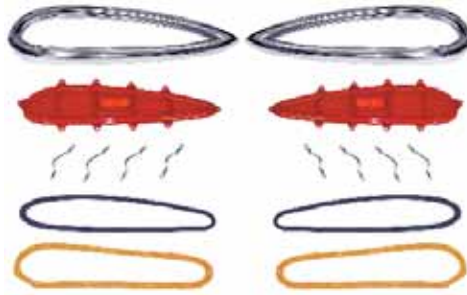

IMPALA TAIL LIGHT LENS, LENS TRIM & GASKET SET

kit includes 2 tail light bezels, 2 tail light lenses, 8 piece lens trim kit, lens gasket set & housing to body gaskets.

59-01341 59 Impala .....$ 249.00 set