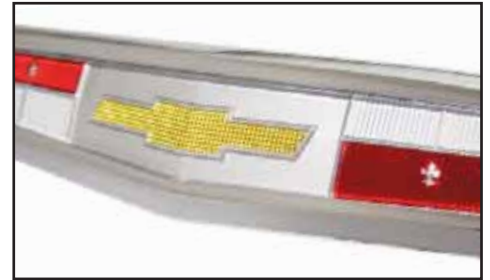

HOOD EMBLEMS

62-01704 62 Complete with bezel ...\$ 77.00 ea.

63-01705 63 Complete with bezel ...\$ 77.00 ea.

65-01706 65 Complete with bezel ...\$ 72.00 ea.

GRILL EMBLEMS

64-01707 64 "Chevrolet"\$ 27.00 ea.