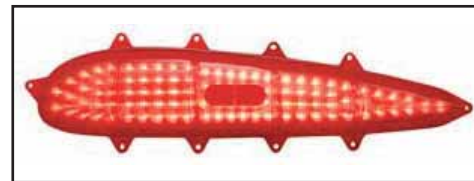

59-014012 59 . . . . . $ 122.00 pr.