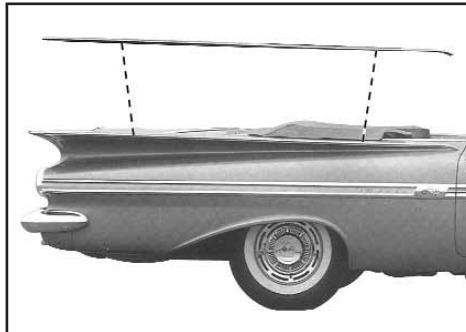

1959 BODY SIDE MOLDINGS

1959 2 door Impala, Bel Air or Biscayne upper 1/4 panel peak molding.

59-02322+ 59 LH or RH .....$ 69.00 ea.