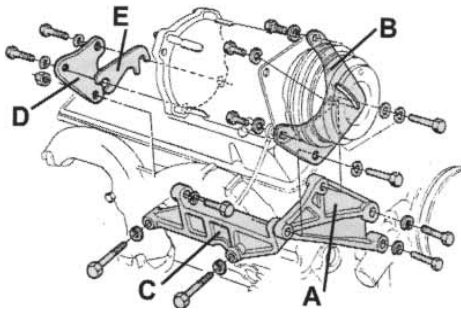

CHEVROLET CAR PARTS

Car Shop Inc. 739 North Batavia Orange, California 92868

SMALL BLOCK A/C BRACKET KIT

Includes: 1 front brace, 1 front bracket, 1 lower support, 1 rear bracket, 1 rear shim & hardware.

65-090081 65-68 4 piece bracket kit with hardware & shims . . $ 159.00 kit