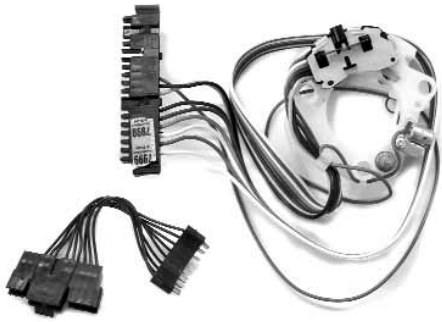

CHEVROLET CAR PARTS

Car Shop Inc. 739 North Batavia Orange, California 92868

TURN SIGNAL SWITCHES

67-05317 67-68 .....$ 36.00 ea.