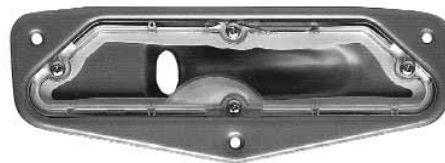

LICENSE PLATE LAMP ASSEMBLIES

60-00932 60 .....$ 93.00 ea.