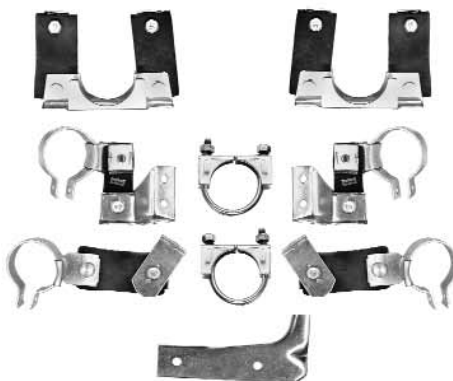

stainless steel
 58-10443 58-72 2" \$ 8.00 ea.
 58-10444 58-72 2 1/4" \$ 8.00 ea.
 58-10445 58-72 2 1/2" \$ 8.00 ea.

DUEL EXHAUST/HANGER SET

58-08710 58-60 \$ 106.00 set

DUEL EXHAUST HANGERS

Muffler hangers, exact reproductions, zinc coated.
 58-087102 58-60 LH or RH \$ 19.00 ea.