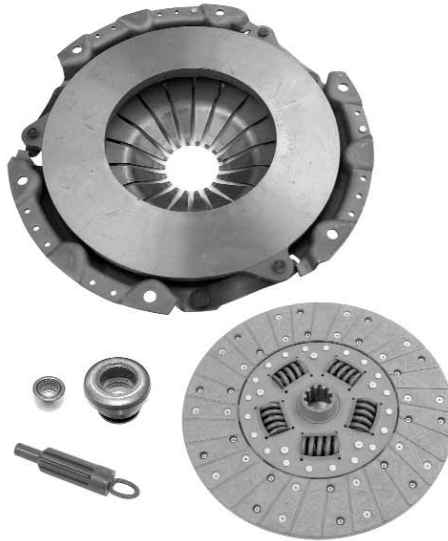

CLUTCH KITS

58-09280	58-61	235	
	66-71	250	
	58	283	
	58-61	348	
		11", 10 spline flat diaphragm	.....$ 165.00 kit
58-09281	58-62	235, 283	
		10.4", 10 spline Borg & Beck	.....$ 178.00 kit
58-09282	58-62	235, 283	
	66-67	283	
	62-69	327	
	69-71	350	
	62-65	409	
		10.4", 10 spline raised diaphragm	.....$ 145.00 kit
58-09283	63-65	230	
	66-71	250	
	58-67	283	
		10", 10 spline raised diaphragm	.....$ 180.00 kit
66-09284	72-73	250	
	67-69	327	
	66-69	396, 427	
		11", 10 spline raised diaphragm	.....$ 150.00 kit
71-09285	71	350	
		11", 26 spline raised diaphragm	.....$ 170.00 kit