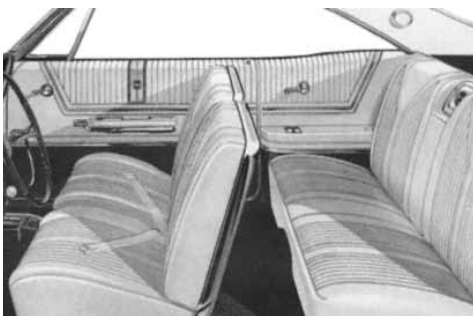

1965 Impala, front & rear seat upholstery.

Colors available:

- Black • Light Aqua • Light Blue • Fawn • Red • Light Saddle •

Specify color when ordering.

65-16740	65	front split bench, 2 dr.	\$ 315.00 set
65-16750	65	rear, 2 door hdt.	\$ 185.00 set
65-16760	65	rear, convertible	\$ 185.00 set