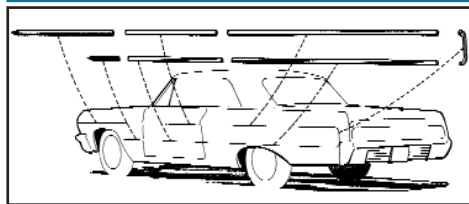

1964 IMPALA SIDE MOLDINGS