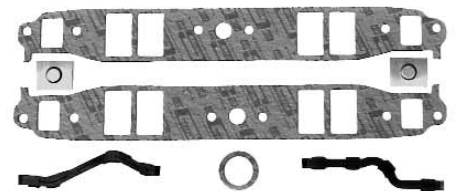

INTAKE MANIFOLD GASKET SETS

- 58-08119 58-72 S/B . . . . . $ 16.00 set
  58-081191 58-65 348 & 409, single 4BBL $ 31.00 set
  61-081192 61-65 409, dual 4BBL . . . . $ 24.00 set
  66-08120 66-72 B/B w/ oval port . . . . $ 24.00 set
  66-08121 66-72 B/B w/ rectangle port . . . $ 25.00 set

† The following items require additional shipping and handling.

Fax Order 1-714-771-0407 • Toll Free 1-800-235-2470 • www.TruckandCarShop.com • 2011 Catalog