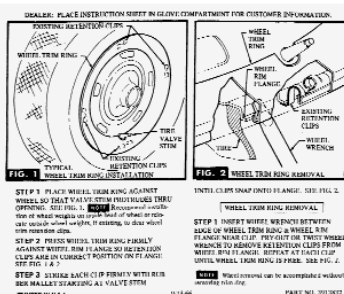

RADIATOR COOLANT TAG

58-11825	58-68	Radiator coolant tag	$ 3.50 ea.

WHEEL TRIM RING CARD

67-11826	67-72	Wheel trim ring instruction sheet (Rally wheels)	$ 3.50 ea.