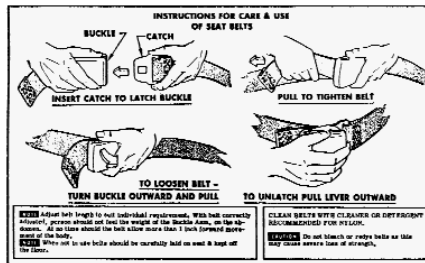

SEAT BELT CARD

58-11824	58-65	Seat belt instruction card	$ 3.50 ea.