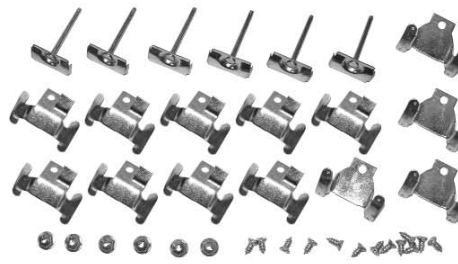

WINDSHIELD MOLDING TOOL

65-02630 65-72 Removal tool \$ 10.00 ea.

WINDSHIELD MOLDING CLIPS

58-02701 58 upper \$ 16.00 set

59-02701 59-60 complete set \$ 32.00 set

59-027012 59-60 upper, 6 pcs \$ 10.00 set

WINDSHIELD MOLDING CLIPS