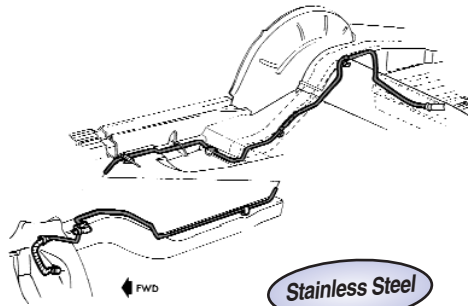

Stainless Steel

STAINLESS STEEL

65-079082+	65-66	5/16"	$ 89.00 set
65-079092+	65-66	3/8"	$ 89.00 set
67-079102+	67-68	5/16"	$ 89.00 set
67-079112+	67-68	3/8"	$ 89.00 set
67-079122+	67-68	1/4" return line	$ 89.00 ea.