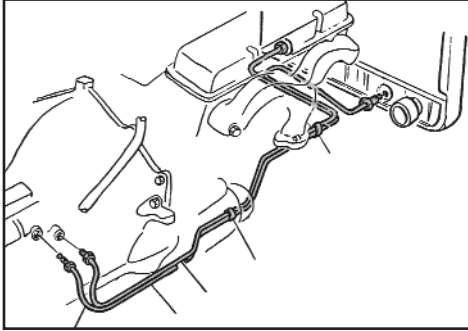

CHEVROLET CAR PARTS

Car Shop Inc. 739 North Batavia Orange, California 92868

TRANSMISSION LINE RETAINER CLIPS

58-09232 58-72 Automatic .....$ 4.00 pr.

AUTO TRANSMISSION OIL COOLER LINES

ORIGINAL MATERIAL

58-09233+	58	V8 with Turboglide	.....$ 44.00 pr.
58-09234+	58	V8 w/ cast iron Powerglide & H/D radiator	.....$ 44.00 pr.
58-09235+	58-62	V8 with cast iron Powerglide	.....$ 44.00 pr.
59-09236+	59-61	V8 with Turboglide	.....$ 44.00 pr.
62-09237+	62-64	V8 w/ aluminum Powerglide	.....$ 44.00 pr.
58-09238+	58-64	V8 with TH350/TH400	.....$ 44.00 pr.
58-09239+	58-64	V8 with TH700R	.....$ 44.00 pr.
65-09240+	65-66	V8 S/B with Powerglide	.....$ 44.00 pr.
65-09241+	65	V8 B/B with Powerglide	.....$ 44.00 pr.
66-09242+	66	V8 B/B with PG or TH400	.....$ 44.00 pr.
67-09243+	67-68	V8 with PG or TH400	.....$ 44.00 pr.
69-09244+	69-72	V8 with TH350	.....$ 44.00 pr.

STAINLESS STEEL

58-092332+	58	V8 with Turboglide	.....$ 65.00 pr.
58-092342+	58	V8 w/ cast iron Powerglide & H/D radiator	.....$ 65.00 pr.
58-092352+	58-62	V8 with cast iron Powerglide	.....$ 65.00 pr.
59-092362+	59-61	V8 with Turboglide	.....$ 65.00 pr.
62-092372+	62-64	V8 w/ aluminum Powerglide	.....$ 65.00 pr.
58-092382+	58-64	V8 with TH350/TH400	.....$ 65.00 pr.
58-092392+	58-64	V8 with TH700R	.....$ 65.00 pr.
65-092402+	65-66	V8 S/B with Powerglide	.....$ 65.00 pr.
65-092412+	65	V8 B/B with Powerglide	.....$ 65.00 pr.
66-092422+	66	V8 B/B with PG or TH400	.....$ 65.00 pr.
67-092432+	67-68	V8 with PG or TH400	.....$ 65.00 pr.
69-092442+	69-72	V8 with TH350	.....$ 65.00 pr.