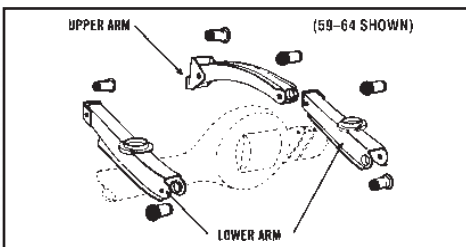

CHEVROLET CAR PARTS

Car Shop Inc. 739 North Batavia Orange, California 92868

REAR AXLE PLUGS

- 58-093241 58-64 Drain Plug .....$ 3.00 ea.
- 65-093242 65-72 Magnetic Filler Plug ....$ 5.00 ea.

REAR AXLE PINION SEAL

- 58-09325 58-64 .....$ 18.00 ea.

REAR AXLE BEARINGS & SEALS

- 58-09326 58-64 .....$ 65.00 ea.
- 65-09328 65-72 10 bolt .....$ 24.00 ea.
- 65-09329 65-72 12 bolt .....$ 25.00 ea.

- 58-093291 58-64 Seal .....$ 21.00 ea.
- 65-09330 65-72 Seal, 10 bolt .....$ 5.00 ea.
- 65-09331 65-72 Seal, 12 bolt .....$ 6.00 ea.

AXLE FLANGE RETAINER GASKET

- 58-09332 58-64 Retainer gasket .....$ 3.00 ea.

BRAKE BACKING PLATE GASKET

- 58-09333 58-64 Rear axle housing ....$ 6.00 ea.