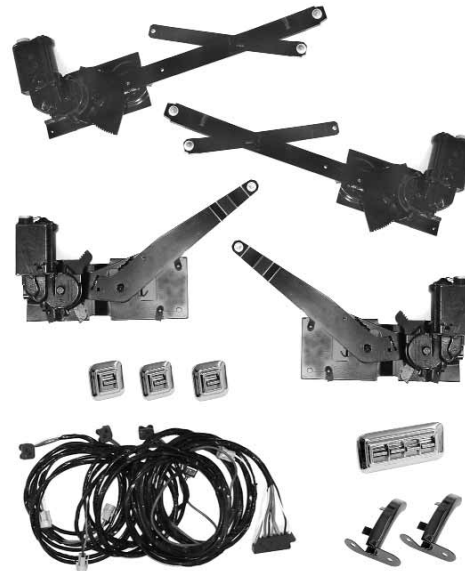

CHEVROLET CAR PARTS

Car Shop Inc. 739 North Batavia Orange, California 92868

INTERIOR DOOR HANDLES

	61-06607	61-64	Biscayne & Parkwood LH or RH	$ 12.00 ea.
	65-06608	65-67	Bel Air & Biscayne LH or RH	$ 10.00 ea.
	68-06609	68-72	LH	$ 13.00 ea.
	68-06610	68-72	RH	$ 13.00 ea.

DOOR HANDLE MECHANISM

	59-06641	59-64	LH	$ 25.00 ea.
	59-06642	59-64	RH	$ 25.00 ea.

WINDOW REGULATOR GROMMET SET

	59-06611	59-60		$ 8.00 set

WINDOW REGULATORS, FRONT DOOR

	Without power windows			
	63-066241	63-64	LH, 2 door hdtip. or conv.	$ 78.00 ea.
	63-066242	63-64	RH, 2 door hdtip. or conv.	$ 78.00 ea.

POWER WINDOW KITS

Complete with regulators, harnesses, conduits, switches and instructions, easy to install.

58-06612	58	Impala Hardtop	$ 899.00 kit.
58-06613	58	Impala Convertible	$ 899.00 kit.
58-06614	58	Bel Air Hardtop	$ 899.00 kit.
58-06615	58	2 door sed. del.	$ 599.00 kit.
58-06616	58	2 door wagon	$ 599.00 kit.
59-06617	59	Impala Hardtop	$ 899.00 kit.
59-06618	59	Impala Convertible	$ 899.00 kit.
60-06620	60	Impala Hardtop	$ 899.00 kit.
60-06621	60	Impala Convertible	$ 899.00 kit.
61-06623	61-64	Impala Hardtop	$ 899.00 kit.
61-06624	61-64	Impala Convertible	$ 899.00 kit.

POWER WINDOW CONDUITS

	58-06625	58		$ 49.00 pr.
	59-06626	59-60		$ 74.00 pr.

POWER WINDOW WIRE BOOTS

	61-06627	61-62		$ 74.00 pr.
	63-06628	63-64		$ 74.00 pr.
	65-06629	65-68		$ 99.00 pr.