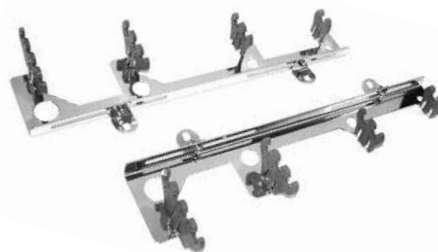

CHROME SPARK PLUG WIRE LOOMS

Will not clear factory style S/B exhaust manifolds.

- 58-08506 58-72 S/B or B/B, universal ...$ 24.00 pr.