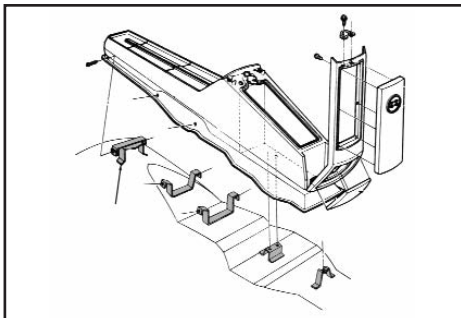

CHEVROLET CAR PARTS

Car Shop Inc. 739 North Batavia Orange, California 92868

SHIFTER BOOTS

63-04612 63 4 speed with console, boot & retainer, "SS" ... $ 58.00 set

64-04614 64 4 speed with console, lower "SS" ..... $ 34.00 ea.

64-04615 64 4 speed w/console, upper "SS" ..... $ 24.00 ea.

66-04616 66-67 upper, 4 spd. w/ console . $ 39.00 ea.

TRANSMISSION TUNNEL EXTENSION PLATE SEAL

61-04618 61-63 4 speed. & 63 "SS" w/ auto trans. .... $ 16.00 ea

CONSOLE ASSEMBLIES

Super Sport 4 spd. console assembly with mounting bracket. Includes shifter boot.

61-04701 61 ..... $ 369.00 kit
62-04702 62 ..... $ 369.00 kit

Super Sport console assembly, shift plates sold separately.

63-04702 63 automatic or 4 speed ... $ 559.00 kit

Super Sport console assembly.

64-04702 64 automatic ..... $ 489.00 kit

Super Sport console assembly.

64-04702 64 4 speed ..... $ 489.00 kit

CONSOLE BASE

63-04702 63 Black ..... $ 99.00 ea.

CONSOLE SHIFT SLIDE COVER

64-04703 64-67 Automatic, Impala SS ... $ 5.00 ea.

CONSOLE MOUNTING BRACKETS

63-04705 63 SS ..... $ 49.00 set
64-04706 64 Auto. or man. trans., 6 pc. $ 38.00 set
65-04707 65 Man. trans., 4 pc. .... $ 35.00 set
66-04708 66 Auto. trans., 2 pc. .... $ 25.00 set
66-04709 66-67 Man. trans., 3 pc. .... $ 34.00 set

CONSOLE SHIFT PLATE EMBLEM

61-04710 61-62 Crossflags, Impala SS .. $ 35.00 ea.

CONSOLE SHIFT PATTERN PLATE

63-04704 63 4 speed, chrome & black Impala SS ..... $ 29.00 ea.