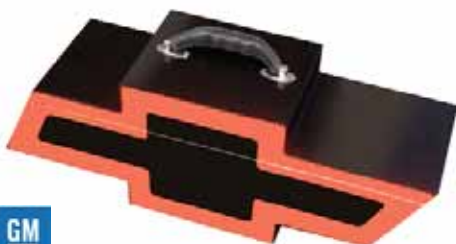

Black with red Bow-tie. 27" wide.
58-13432 Black/red ..... $ 79.00 ea.