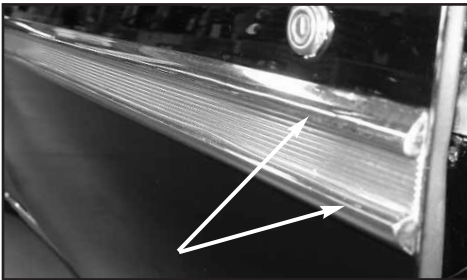

BELT LINE REVEAL MOLDINGS

63-04080 63-64 vent window\$ 79.00 pr.

2-door hardtop or convertible.

63-04081 63-64 Door\$ 107.00 pr.

2-door hardtop only.

63-04082 63-64 1/4\$ 79.00 pr.

1958 BODY SIDE MOLDINGS

1958 2 door Impala or Bel Air door moldings.