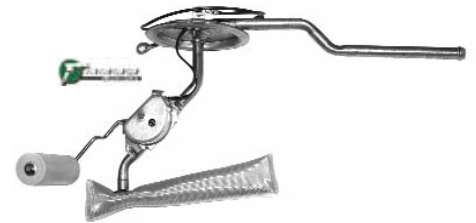

67-10918 67-70 3/8" line .....$ 50.00 ea.

FUEL TANK SENDING UNIT FILTERS

Reproduction

58-109191 58-66 5/16" line .....$ 11.00 ea.

58-109201 58-66 3/8" line .....$ 11.00 ea.

Original GM

58-10919 58-66 5/16" line .....$ 15.00 ea.

58-10920 58-66 3/8" line .....$ 15.00 ea.

67-10921 67-70 3/8" line .....$ 19.00 ea.

+ The following items require additional shipping and handling.