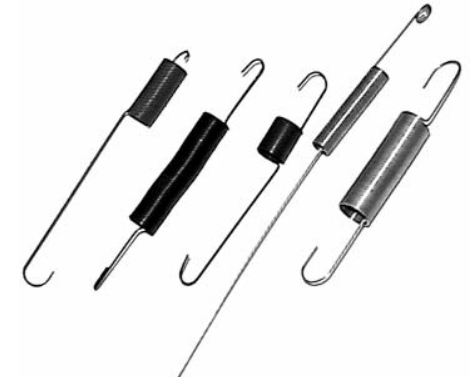

THROTTLE RETURN SPRINGS

65-07942	65-68	Small block 4 BBL	$ 7.50 ea.
66-07943	66-68	Big block	$ 7.50 ea.
69-07944	69	Small block	$ 7.50 ea.
58-07945		Universal 6" to 11" reach	$ 2.50 ea.
58-07946		Universal outer 6" to 10" reach	$ 2.50 ea.

THROTTLE RETURN SPRING BRACKETS

58-07947		Universal chrome bracket	$ 4.00 ea.

58-07948		Bracket and dual springs	$ 6.00 set