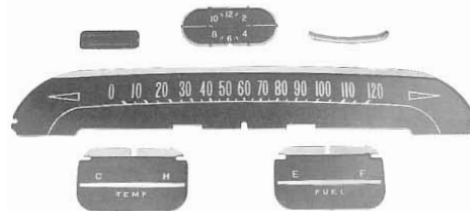

INSTRUMENT CLUSTER LENS SETS

1958 Includes: speedo, gas, temp., clock, transmission indicator illuminator and odometer lens

58-05204 58 .....$ 145.00 set