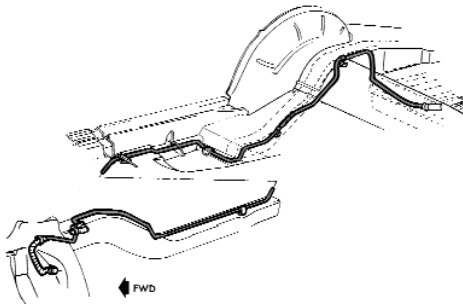

ORIGINAL MATERIAL

58-07901+	58	5/16" 1 pc. line	\$ 59.00 ea.
58-07902+	58	3/8" 3 pc. line	\$ 59.00 set
59-07903+	59-61	5/16" 1 pc. line	\$ 59.00 ea.
59-07904+	59-61	3/8" 3 pc. line	\$ 59.00 set
62-07905+	62-64	5/16" 1 pc. line	\$ 59.00 ea.
62-07906+	62-64	3/8" 3 pc. line	\$ 59.00 set
63-07907+	63-64	1/4" return line	\$ 45.00 ea.