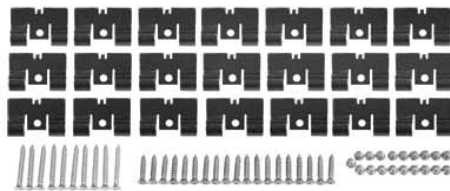

FIN MOLDING CLIP KIT

59-02628 59 1 kit does 1 side, 11 pcs. . . \$ 22.00 kit

60-02628 60 1 kit does 2 sides, 30 pcs. . . \$ 37.00 kit

BED MOLDING CLIP KIT

This is a complete kit to install all 8 Bed Moldings. 73 pieces.
59-02635 59-60 \$ 42.00 kit