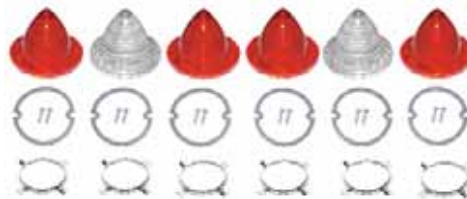

LED TAIL LIGHT BULB CONVERSION KIT

Wiring kit and detailed instructions included. 2 pair required for Impala
63-014011 63-65\$ 119.00 pr.

IMPALA TAIL LIGHT LENS & GASKET SET

kit includes 4 tail light lenses, 2 backup light lenses, 12 lens screws & 6 lens gaskets.
58-01340 58 Impala\$ 37.00 set

kit includes 4 tail light lenses, 2 backup light lenses, 12 lens screws & 6 lens gaskets.
60-01340 60 Impala\$ 41.00 set

IMPALA TAIL LIGHT LENS, LENS TRIM & GASKET SET

kit includes 2 tail light lenses, 8 piece lens trim kit, & lens gaskets.
59-01340 59 Impala\$ 79.00 set

IMPALA TAIL LIGHT LENS, LENS TRIM & GASKET SET

kit includes 2 tail light bezels, 2 tail light lenses, 8 piece lens trim kit, lens gasket set & housing to body gaskets.

59-01341 59 Impala\$ 249.00 set

kit includes 4 tail light lenses, 2 backup light lenses, 6 lens trim rings, 12 lens screws & 6 lens gaskets.