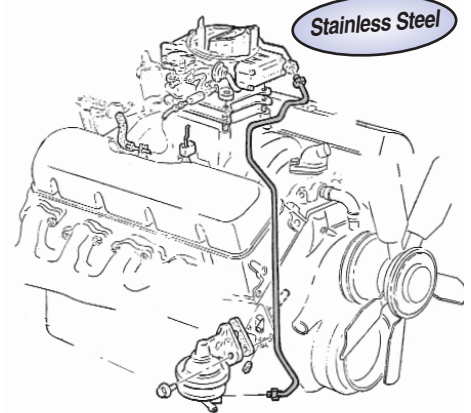

Stainless Steel

STAINLESS STEEL

- 67-078432 67 396/375 HP w/ 1 pc. line ..$ 25.00 ea.
- 67-078452 67-68 396/325 or 350 HP, with Q-Jet .....$ 25.00 ea.
- 67-078462 67-68 396/375 HP, with Holley ..$ 56.00 ea.
- 67-078472 67-69 6 cyl. ....$ 25.00 ea.
- 69-078482 69 307 & 327 with 2BBL ..$ 25.00 ea.

• Car Shop •
• Best Quality •
• Best Price •

† The following items require additional shipping and handling.