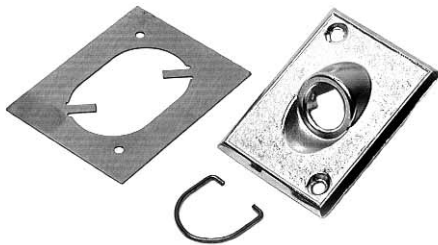

REMOTE MIRROR DOOR PANEL BEZEL

68-02911 68-72 Bezel kit .....$ 26.00 ea.

68-02912 68-72 Cable to bezel retainer clip .....$ 4.00 ea.

68-02913 68-72 Bezel to door panel retainer plate .....$ 8.00 ea.