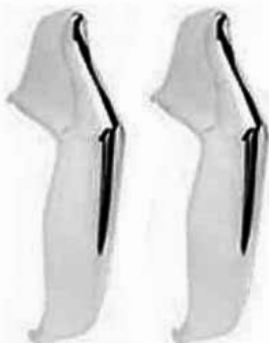

CHEVROLET CAR PARTS

Car Shop Inc. 739 North Batavia Orange, California 92868

REAR BUMPER GUARDS

63-00704 63 Rear .....$ 119.00 pr.