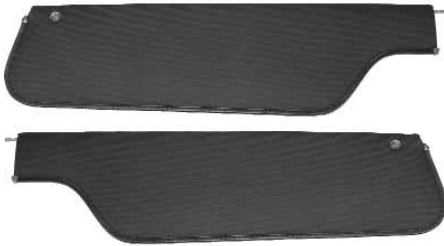

1961-62 Impala convertible, Sierra vinyl.

1963-64 Impala convertible, Seville vinyl.

1969 Impala hardtop, Bedford Ribbed vinyl.

69-15081	69	black	$ 94.00	pr.
69-15082	69	dark blue	$ 94.00	pr.
69-15083	69	dark green	$ 94.00	pr.
69-15084	69	red	$ 94.00	pr.
69-15085	69	off white	$ 94.00	pr.

1970 Impala hardtop, Premier perforated vinyl.

70-15091	70	black	$ 94.00	pr.
70-15092	70	off white	$ 94.00	pr.
70-15093	70	brown	$ 94.00	pr.
70-15094	70	sandalwood	$ 94.00	pr.
70-15095	70	medium blue	$ 94.00	pr.
70-15096	70	dark blue	$ 94.00	pr.
70-15097	70	dark green	$ 94.00	pr.