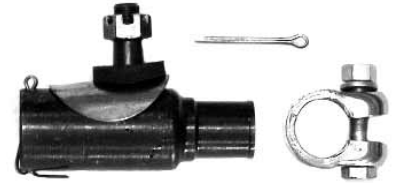

MANUAL STEERING ADAPTER

For conversions only

Allows you to use an original power steering centerlink with 605 conversion kits, converts factory power steering centerlink to manual steering centerlink.

58-097221	58-64	Made in USA	.....$ 295.00 kit
58-097222	58-64	Import	.....$ 89.00 kit