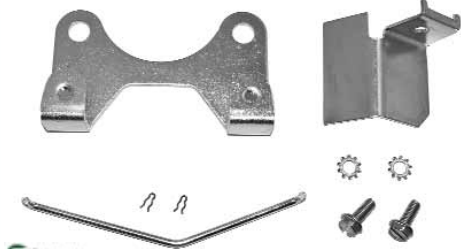

CHEVROLET CAR PARTS

Car Shop Inc. 739 North Batavia Orange, California 92868

BACKUP LIGHT SWITCH MOUNTING BRACKET

59-04819 59-68 4 speed\$ 28.00 ea.

BACKUP LIGHT SWITCH MOUNTING KIT

63-048191 63-68 4 speed, Muncie\$ 32.00 ea.