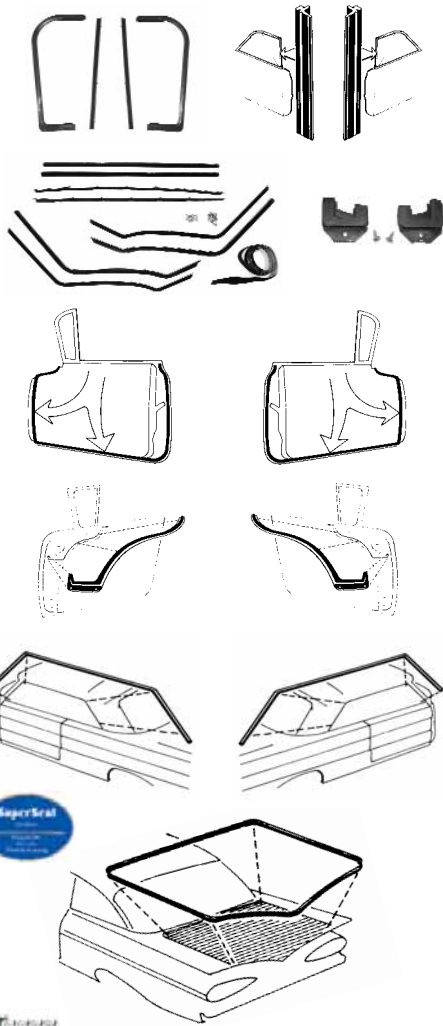

CHEVROLET CAR PARTS

Car Shop Inc. 739 North Batavia Orange, California 92868

2 DOOR HARDTOP WEATHERSTRIP KITS

Includes all of the following:

- 2 Door Weatherstrips
- 2 Door J-seals (1958-60 only)
- 2 Windshield Pillar Post Seals (1958 only)
- 2 Roof Rail Weatherstrips
- 1 Window Wipes/Felt Kit (inner & outer)
- 2 Quarter Window Weatherstrips
- 2 U-Shaped Door Jamb Rubbers
- 1 Trunk Weatherstrip
- 2 Vent Window Seals
- 2 Door Glass Front Vertical Run Channels
- 2 Door Glass Upper Door Window Stops (1958-64 only)

Bel Air 2 door hardtop kits

58-03360 58 2 door hardtop, with show quality vent seals . . . $ 455.00 kit

Impala 2 door hardtop kits

58-03361 58 2 door hardtop, with show quality vent seals . . . $ 389.00 kit
59-03361 59-60 2 door hardtop . . . . . $ 322.00 kit
61-03361 61 2 door hardtop . . . . . $ 319.00 kit
62-03361 62 2 door hardtop . . . . . $ 305.00 kit
63-03361 63-64 2 door hardtop, with original style felt kit . . . $ 275.00 kit
65-03361 65 2 door hardtop . . . . . $ 305.00 kit
66-03361 66 2 door hardtop . . . . . $ 319.00 kit
67-03361 67-68 2 door hardtop . . . . . $ 339.00 kit