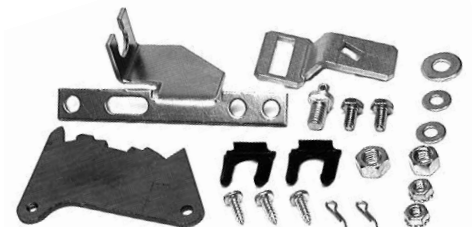

Detent and cable installation kit

68-048021 68-72 TH700R4 . . . . . $ 79.00 kit

† The following items require additional shipping and handling.

Fax Order 1-714-771-0407 • Toll Free 1-800-235-2470 • www.TruckandCarShop.com • 2011 Catalog