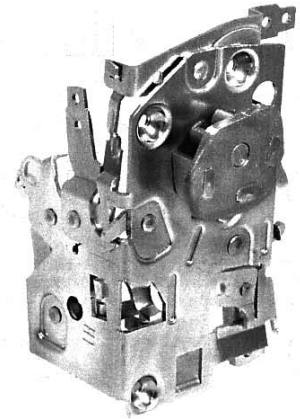

DOOR LATCH

63-070162	63	LH	.....$ 86.00 ea.
63-070163	63	RH	.....$ 86.00 ea.
64-070162	64	LH	.....$ 86.00 ea.
64-070163	64	RH	.....$ 86.00 ea.
65-070162	65-66	LH	.....$ 76.00 ea.
65-070163	65-66	RH	.....$ 76.00 ea.
68-070162	68	LH	.....$ 75.00 ea.
68-070163	68	RH	.....$ 75.00 ea.
69-070162	69-70	LH	.....$ 75.00 ea.
69-070163	69-70	RH	.....$ 75.00 ea.

DOOR LOCK PAWL RETAINING CLIP

58-07014	58-72	.....$ 1.00 ea.