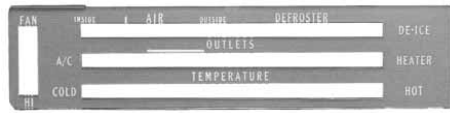

A/C CONTROL PANEL LENS

65-05714 65-66 .....$ 19.00 ea.