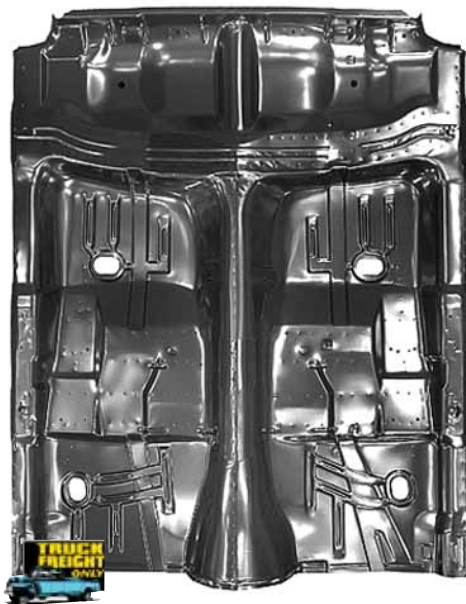

65-10870+ 65-70 Import ..... $ 1,099.00 ea.

Showroom hours:

TUESDAY - FRIDAY: 9AM to 4:45PM

SATURDAY: 9AM to 3:45PM

(Showroom closed Sunday & Monday)

Phone order desk hours:

MONDAY - FRIDAY: 9AM to 4:45PM

ORDER TOLL FREE: 1-800-235-2470

24 HOUR FAX: 714-771-0407

FLOOR PAN TOE BOARDS

58-10802 58 LH ..... $ 144.00 ea.

58-10803 58 RH ..... $ 144.00 ea.

59-10802+ 59-60 LH & RH
1-piece design ..... $ 229.00 ea.

61-10804 61-64 LH ..... $ 146.00 ea.

61-10805 61-64 RH ..... $ 146.00 ea.

TRUNK FLOOR DROP OFF PANEL

62-107372 62 LH ..... $ 89.00 ea.

62-107373 62 RH ..... $ 89.00 ea.

63-107372 63 LH ..... $ 53.00 ea.

63-107373 63 RH ..... $ 53.00 ea.

64-107374 64 LH ..... $ 53.00 ea.

64-107375 64 RH ..... $ 53.00 ea.

65-107376 65-70 LH ..... $ 54.00 ea.

65-107377 65-70 RH ..... $ 54.00 ea.