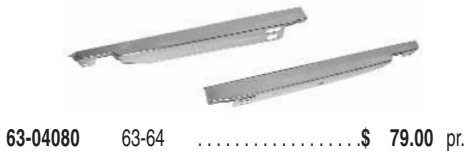

BELT LINE MOLDINGS

63-04080 63-64\$ 79.00 pr.

2-door hardtop or convertible.
63-04081 63-64 Door\$ 107.00 pr.

2-door hardtop only.
63-04082 63-64 1/4\$ 79.00 pr.

VENT WINDOW FRAMES

58-04048 58 LH, 2 door hdtop. or conv. \$ 69.00 ea.
58-04048 58 RH, 2 door hdtop. or conv. \$ 69.00 ea.