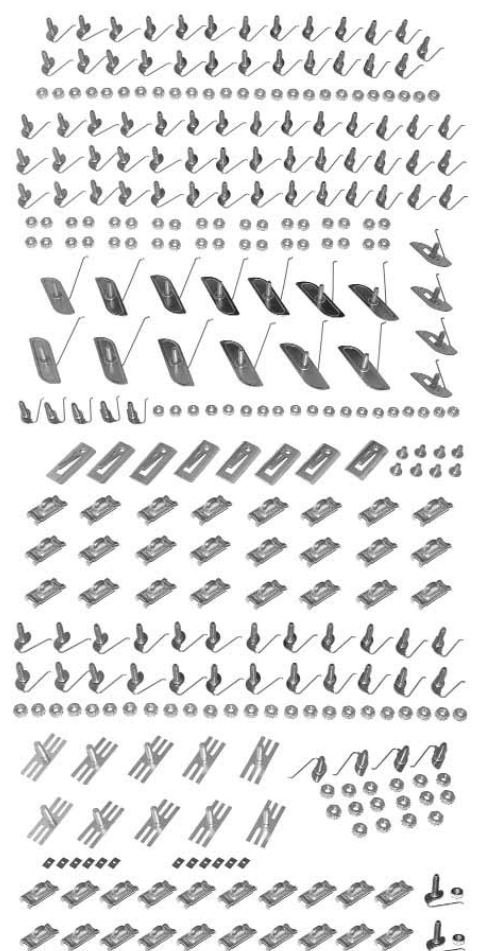

SIDE MOLDING CLIP SETS

1. Complete side molding clip set. (18) for fender spear, (28) door, (34) quarter side, (22) quarter peak, (20) rear "S" moldings, (14) pitchfork, (12) quarter scripts & (2) quarter side union.
   58-024401 58 Impala/Bel Air ..... $ 139.00 set
2. Complete side molding clip set. (28) for fender spear, (28) door, (30) lower quarter side, (30) upper quarter side, (19) rear "S" moldings, & (10) quarter scripts.
   58-024403 58 Biscayne 2 door sedan .. $ 129.00 set