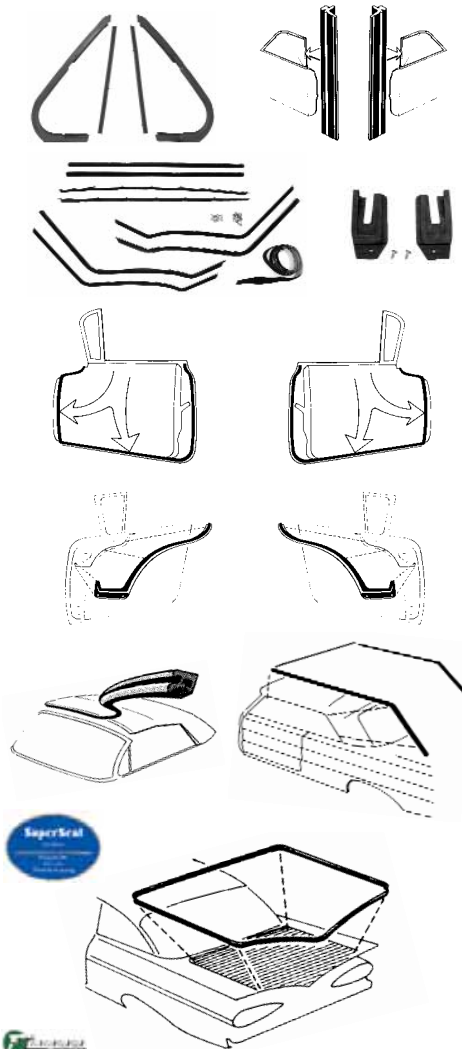

CONVERTIBLE WEATHERSTRIP KIT

Includes all of the following:

- 2 Door Weatherstrips
- 2 Door J-seals (1958-60 only)
- 2 Windshield Pillar Post Seals
- 1 Convertible Roof Rail Weatherstrip Kit
- 1 Convertible Top Header Seal (1966-70 only) (included in convertible roof rail kit for 1958-65)
- 1 Window Wipes/Felt Kit (inner & outer)
- 2 Quarter Window Weatherstrips
- 2 U-Shaped Door Jamb Rubbers
- 1 Trunk Weatherstrip
- 2 Vent Window Seals
- 2 Door Glass Front Vertical Run Channels
- 2 Door Glass Upper Door Window Stops (58 & 61-64 only)

Impala convertible kits

58-03371 58 convertible, with show quality vent seals . . $ CALL kit
59-03371 59-60 convertible . . . . . $ 567.00 kit
61-03371 61 convertible . . . . . $ 515.00 kit
62-03371 62 convertible . . . . . $ 505.00 kit
63-03371 63-64 convertible, with original style felt kit . . . $ 485.00 kit
65-03371 65 convertible . . . . . $ 529.00 kit
66-03371 66 convertible . . . . . $ 529.00 kit
67-03371 67-68 convertible . . . . . $ 545.00 kit