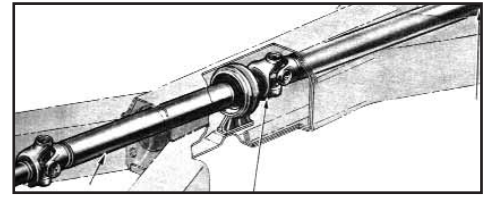

DRIVE SHAFT SUPPORTS

With bearing.
58-09317 58-64 .....$ 17.00 ea.
58-09318 58-64 Heavy duty .....$ 125.00 ea.