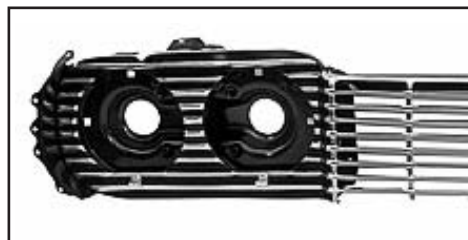

Includes reinforcement brackets & headlight housings.
63-006055+ 63 grill assembly .....$ 519.00 ea.

Includes reinforcement brackets & headlight housings.
64-006055+ 64 grill assembly .....$ 415.00 ea.