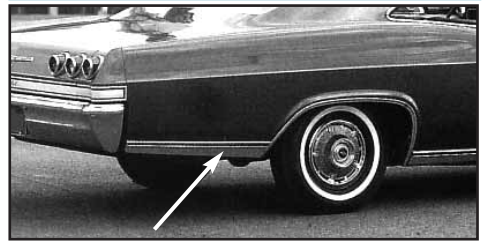

ROCKER PANEL MOLDINGS

1965 Impala rocker panel extension moldings.
65-02307 65 Impala, except SS driver quality, 2 pcs. ... $ CALL pr.