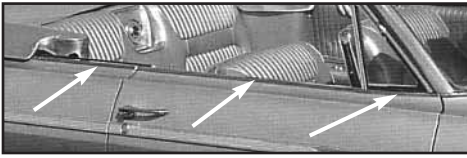

CHEVROLET CAR PARTS

Car Shop Inc. 739 North Batavia Orange, California 92868

BELT LINE REVEAL MOLDINGS