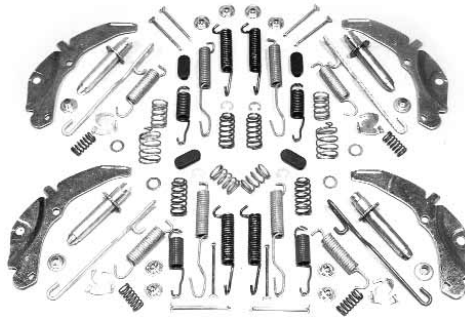

SELF ADJUSTING BRAKE HARDWARE KIT

Front and rear.
Includes adjusters, return springs, hold downs & hardware.

58-10021 58 .....$ 72.00 kit

59-10022 59-68 .....$ 72.00 kit