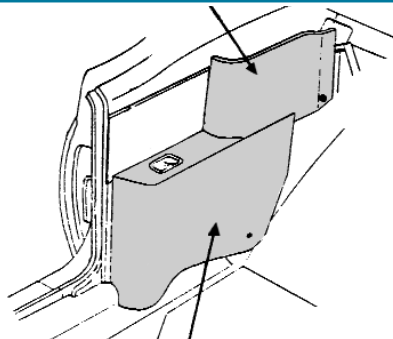

CONVERTIBLE REAR ARM REST COVERS

Note: 1958-1964 rear arm rest covers are included in door panel kits & rear 1/4 trim panel kits on pages 218, 219 & 220.

1965 non-"SS", convertible rear arm rest covers.

65-19300	65	black	$ 75.00 pr.
65-19301	65	light blue	$ 75.00 pr.
65-19302	65	light aqua	$ 75.00 pr.
65-19303	65	fawn	$ 75.00 pr.
65-19304	65	red	$ 75.00 pr.
65-19305	65	saddle	$ 75.00 pr.
65-19306	65	slate	$ 75.00 pr.

1965 Impala "SS", convertible rear arm rest covers.

65-19310	65	black	$ 75.00 pr.
65-19311	65	light blue	$ 75.00 pr.
65-19312	65	2 tone blue	$ 75.00 pr.
65-19313	65	fawn	$ 75.00 pr.
65-19314	65	red	$ 75.00 pr.
65-19315	65	saddle	$ 75.00 pr.
65-19316	65	white/black	$ 75.00 pr.
65-19317	65	white/aqua	$ 75.00 pr.
65-19318	65	white/red	$ 75.00 pr.
65-19319	65	slate	$ 75.00 pr.

1966-67 convertible rear arm rest covers.

66-19320	66-67	black	$ 75.00 pr.
66-19321	66-67	white/black	$ 75.00 pr.
66-19322	66-67	light blue	$ 75.00 pr.
66-19323	66-67	2 tone blue	$ 75.00 pr.
66-19324	66-67	bright blue	$ 75.00 pr.
66-19325	66-67	red	$ 75.00 pr.
66-19326	66-67	off white	$ 75.00 pr.
66-19327	66-67	gold	$ 75.00 pr.
66-19328	66-67	2 tone aqua	$ 75.00 pr.
66-19329	66-67	2 tone fawn	$ 75.00 pr.

1968 convertible rear arm rest covers.

68-19330	68	black	$ 75.00 pr.
68-19331	68	light blue	$ 75.00 pr.
68-19332	68	medium blue	$ 75.00 pr.
68-19333	68	red	$ 75.00 pr.
68-19334	68	pearl	$ 75.00 pr.
68-19335	68	ivy gold	$ 75.00 pr.
68-19336	68	dark aqua	$ 75.00 pr.