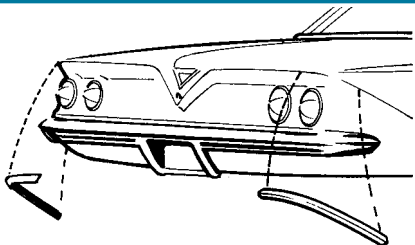

1961 BODY SIDE MOLDINGS

1961 Impala or Bel Air, 1/4 panel to trunk corner moldings.

61-02402 61 LH & RH .....$ 59.00 pr.