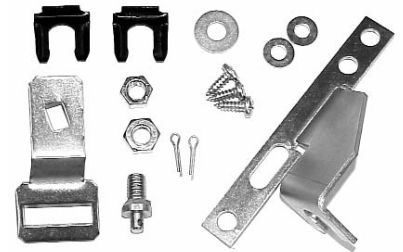

SHIFTER CABLE INSTALLATION KITS

Use when swapping out a Powerglide transmission for a TH350 or TH400, or when installing a console shifter.

64-04730 64 . . . . . $ 40.00 kit
68-04731 68-72 . . . . . $ 40.00 kit

SHIFT LEVER SWIVEL KIT

Includes swivel, 2 lock nuts, retainer clip, and grommet.

64-04732 64-67 . . . . . $ 9.00 kit