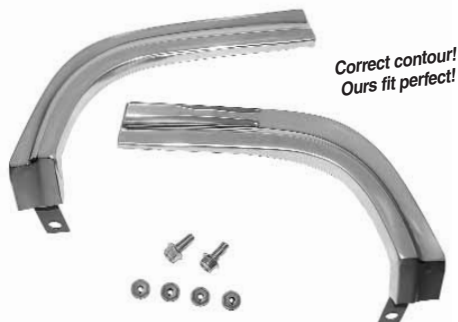

Correct contour!
Ours fit perfect!

63-01017 63 Eyebrow moldings
upper LH & RH, repro. . . $ 69.00 pr.