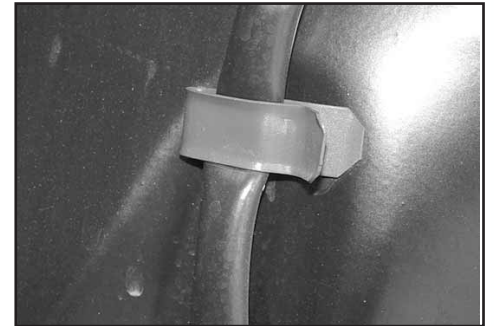

WIRING HARNESS CLIPS

58-11216	58-64	Harness clip pack, 10 pcs.	$ 30.00 kit

WIRE HARNESS STRAPS

58-11217	58-72	Wiring & battery cable strap	$ 1.00 ea.