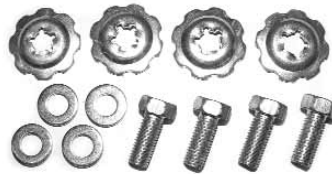

TRUNK LID HINGE SCREWS

58-04037 58-62 .....$ 8.00 kit