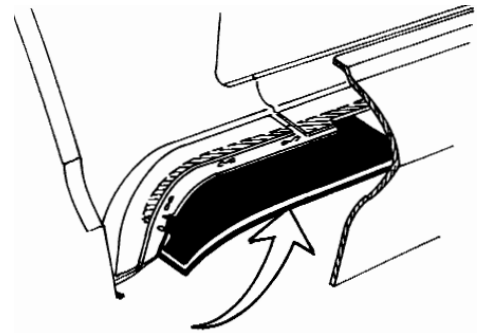

UNDER TAIL LIGHT DUST SEALS

62-04005 62-63 . . . . . $ 9.00 pr.