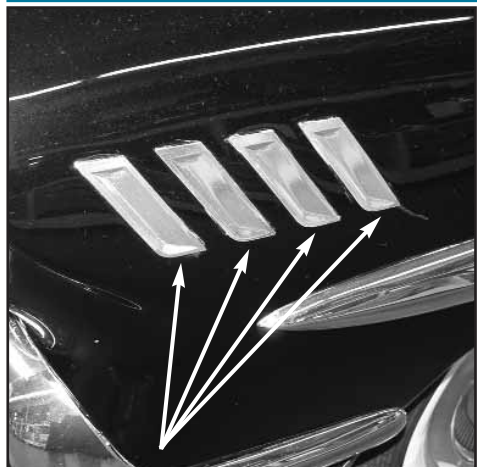

FENDER SIDE LOUVERS

58-01721 58 8 pcs., aluminum .....$ 68.00 set