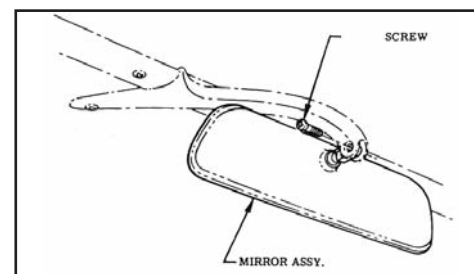

INTERIOR MIRROR ANTI-MOVEMENT INSERT

58-030061 58-70 Insert\$ 2.00 ea.

MIRROR HEAD MOUNTING SCREW

58-03006 58-70 Chrome\$ 3.00 ea.

VANITY MIRROR

58-02927 58-66 Mounts on sun visor ...\$ 30.00 ea.

† The following items require additional shipping and handling.