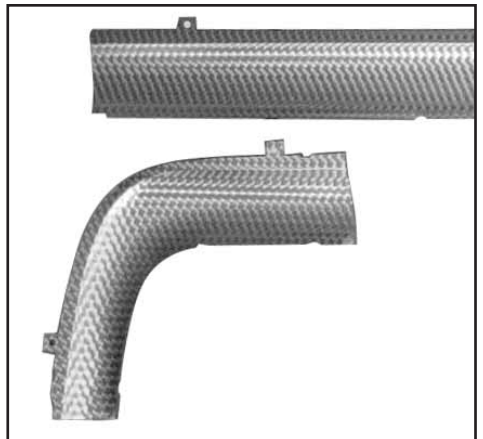

1964 Impala "SS", center rear deck lid & outer cove panel insert set, Includes "CHEVROLET" letters.
64-02601+ 64 3 pcs. . . . . $ 315.00 set