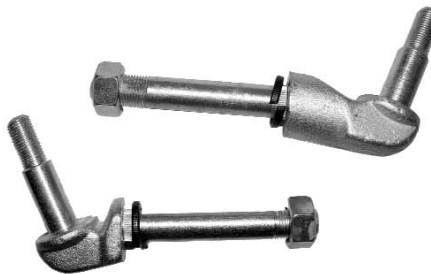

REAR SHOCK MOUNTING BOLTS