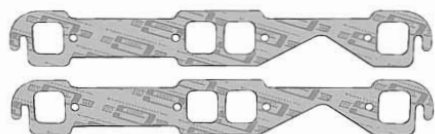

EXHAUST MANIFOLD GASKETS

58-104127 58-72 S/B ..... $ 15.00 set
66-104128 66-72 B/B ..... $ 15.00 set