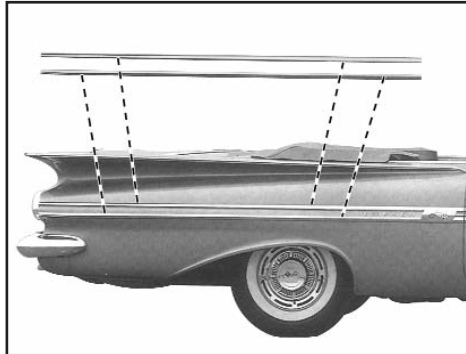

1959 Impala 2 door hardtop or convertible, 1/4 panel side moldings.

59-02317+ 59 LH upper .....$ 79.00 ea.

59-02318+ 59 RH upper .....$ 79.00 ea.

59-02319+ 59 LH lower .....$ 79.00 ea.

59-02320+ 59 RH lower .....$ 79.00 ea.