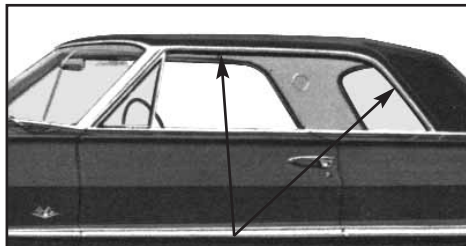

ROOF DRIP MOLDING KIT

1. **62-02460** 62-64 2 door hardtop ..... $ 114.00 kit