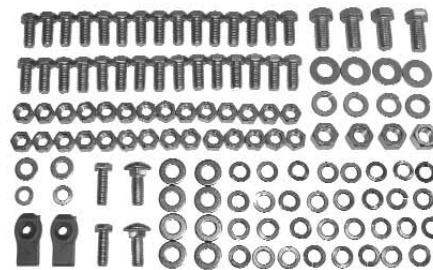

62-00722	62	Front	$ 33.00 kit

✦ The following items require additional shipping and handling.