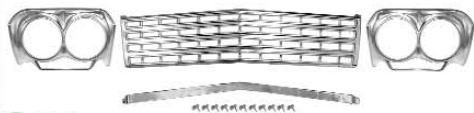

Includes: grill, grill top molding, grill teeth and headlight bezels.
62-006052+ 62 1962 grill kit 2 \$ 469.00 kit

Includes: grill, grill top molding, grill teeth, headlight bezels, hood lip molding and complete hood emblem with bezel.
62-006053+ 62 1962 grill kit 3 \$ 685.00 kit