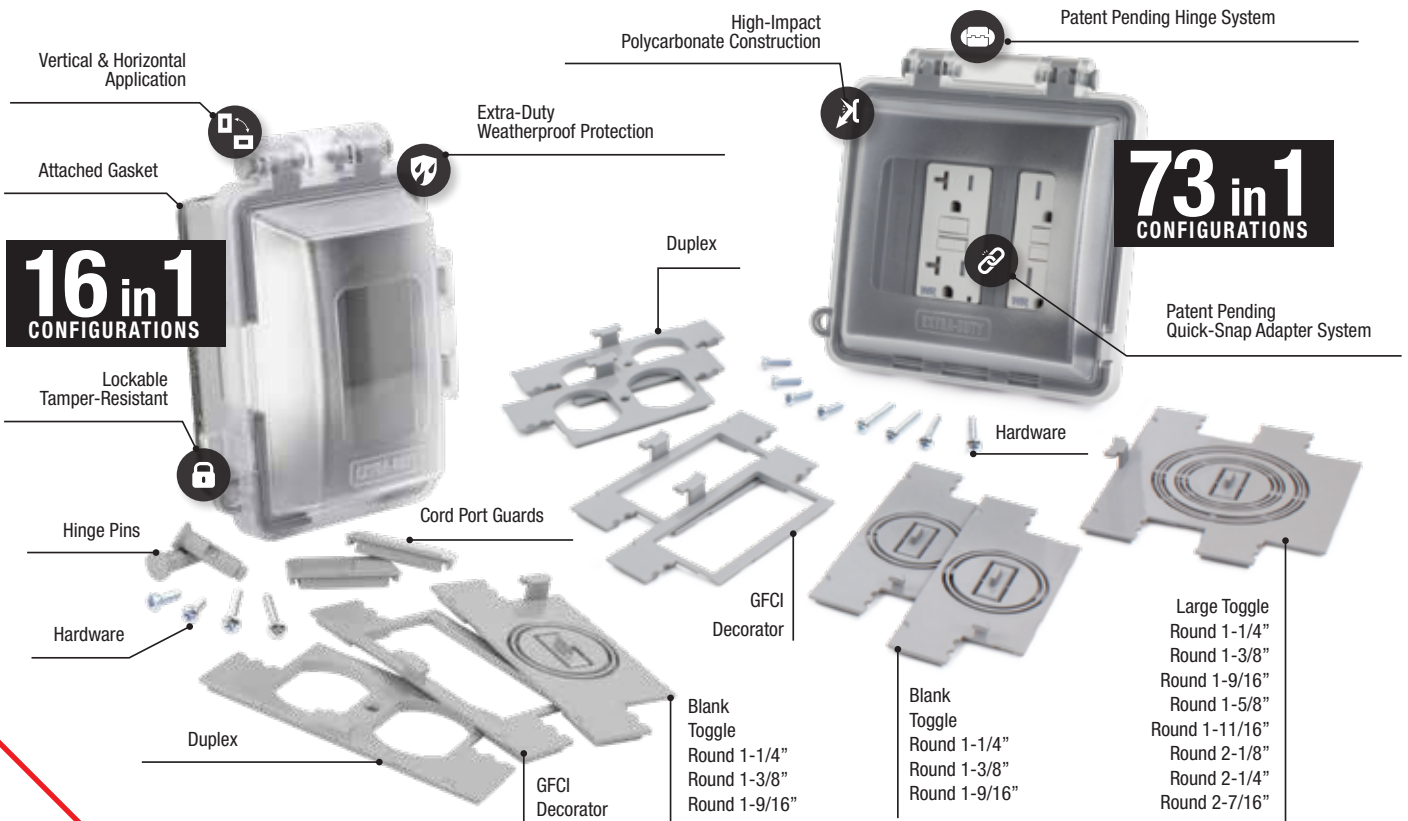

# STANDARD IN-USE WEATHERPROOF COVERS

IN-USE WEATHERPROOF COVERS

**16 in 1**  
CONFIGURATIONS  
WCW1PC

**16 in 1**  
CONFIGURATIONS  
WCW1PG

**16 in 1**  
CONFIGURATIONS  
WCW1PW

**16 in 1**  
CONFIGURATIONS  
WCW1PB

**73 in 1**  
CONFIGURATIONS  
WCW2PC

HD Sku#	Item#	Description	Color	Material	Pack Qty.
234165	WCW1PC	1-Gang in-use cover (16 in 1)	Clear	Plastic	8
147215	WCW1PG	1-Gang in-use cover (16 in 1)	Gray	Plastic	8
1000004457	WCW1PW	1-Gang in-use cover (16 in 1)	White	Plastic	8
1000004460	WCW1PB	1-Gang in-use cover (16 in 1)	Bronze	Plastic	8
186348	WCWD1PC	1-Gang deep in-use cover (16 in 1)	Clear	Plastic	5
462988	WCW2PC	2-Gang in-use cover (73 in 1)	Clear	Plastic	6
147244	WCW2PG	2-Gang in-use cover (73 in 1)	Grey	Plastic	6