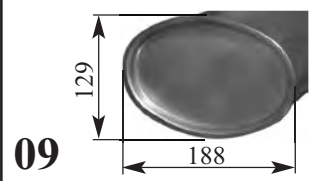

494 **Code 21 Opel**
180x120