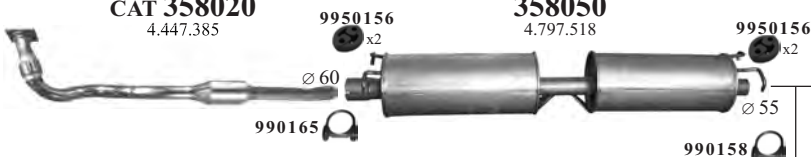

CAT 358020
4.447.385

Transit V & Tourneo
'2000-'2006

358050
4.797.518

Transit V 2.4TDdi-16v Turbo Diesel
Bus, Van, Pick-up 01'2000-04'2006

Eng.Duratorq 24Di, D2FB 2402cc 52/55kW-70/75hp

a) 358074
4.055.977

b) 358075
4.055.979

c) 358076
4.055.984

a) SWB 2933mm, b) MWB 3300mm (L=415mm), c) LWB 3750mm (L=865mm) Rear wheel drive

CAT 358020
4.447.385

9950156
x2

358052
4.797.519

9950156
x2

a) 358077
4.055.978

b) 358078
4.055.985

c) 358079
4.055.986

Transit V 2.4TDdi-16v Turbo Diesel
Bus, Van, Pick-up 01'2000-04'2006

2.4TDdi-16v: Eng.D2FA, D2FB 2402cc 66kW-90hp,

Eng.D4FA 2402cc 88kW-120hp, Eng.D0FA 2402cc 92kW-125hp

2.4TDCi-16v: Eng.FXFA 2402cc 85kW-115hp, Eng.H9FA 2402cc 101kW-137hp (03'2004-)

a) SWB 2933mm, b) MWB 3300mm (L=415mm), c) LWB 3750mm (L=865mm) Rear wheel drive