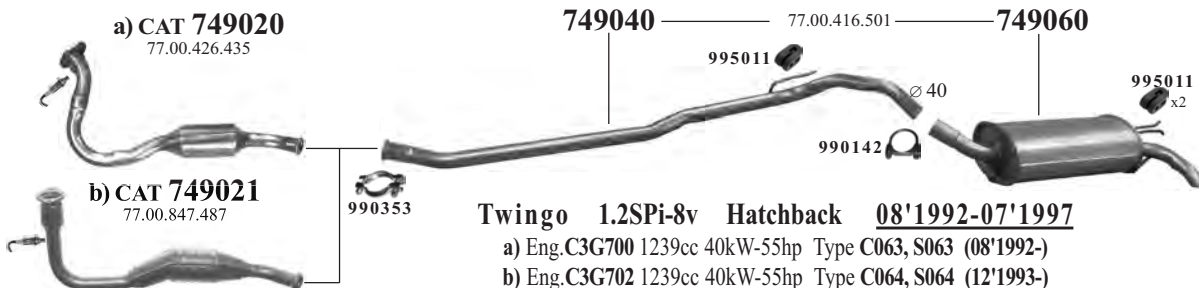

'1992-'1998

Twingo
1992-'2007

'1998-'2007

• **PM 405017**

• **PM 407003**