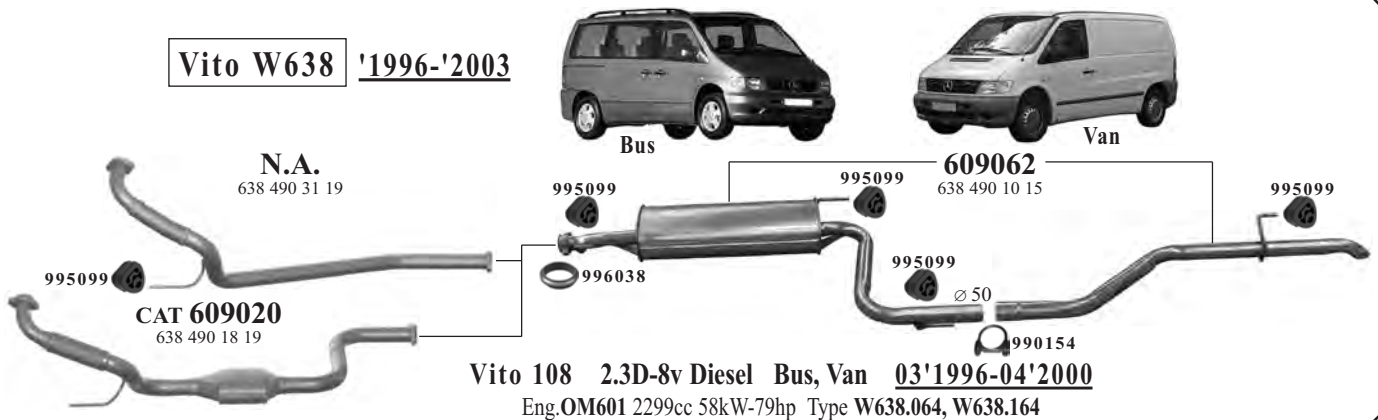

Vito W638 '1996-'2003