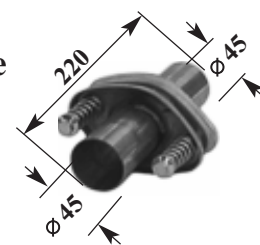

Flexible joint

VITO code
999845