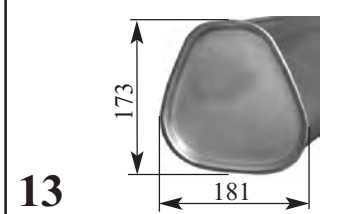

558 **Code 27 Corsa**
172x165