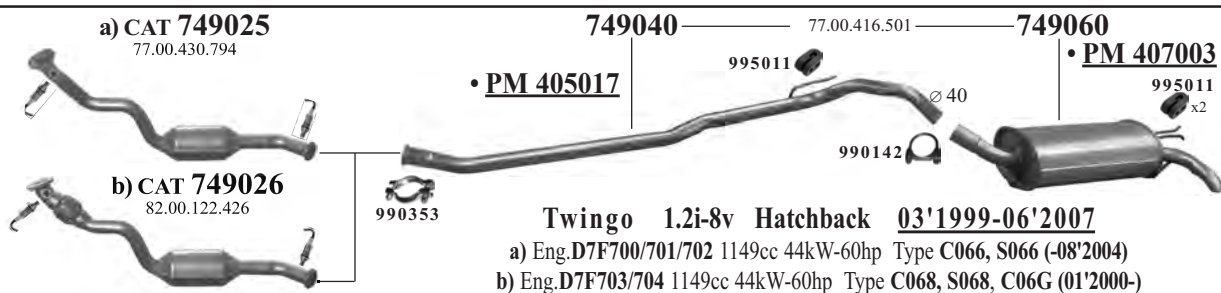

'1992-'1998

Twingo
1992-'2007

'1998-'2007

• **PM 405017**

• **PM 407003**