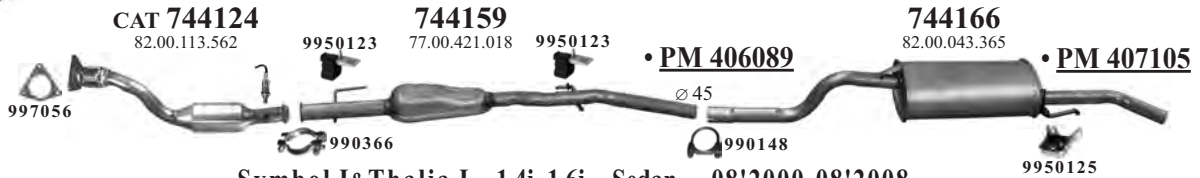

744165
82.00.043.367

Symbol I&Thalia I 1.4i-8v Sedan 03'1998-08'2008

Eng.K7J700 1390cc 55kW-75hp Symbol Type LU17, LU3K, LU3S, Thalia Type LBO3, LBOB, LB17

Symbol I & Thalia I 1.4i, 1.6i Sedan 08'2000-08'2008
 1.4i-16v: Eng.K4J712 1390cc 72kW-98hp Symbol Type LU2B, LU3R, LU3T, LU3D, Thalia Type LB2B, LB3R, LB3T, LB3D
 1.6i-16v: Eng.K4M734 1598cc 81kW-110hp Symbol Type LU01, Thalia Type LB18, LB1V