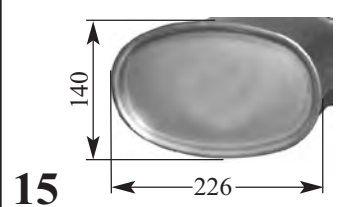

587 **Code 29 Renault**
219x134