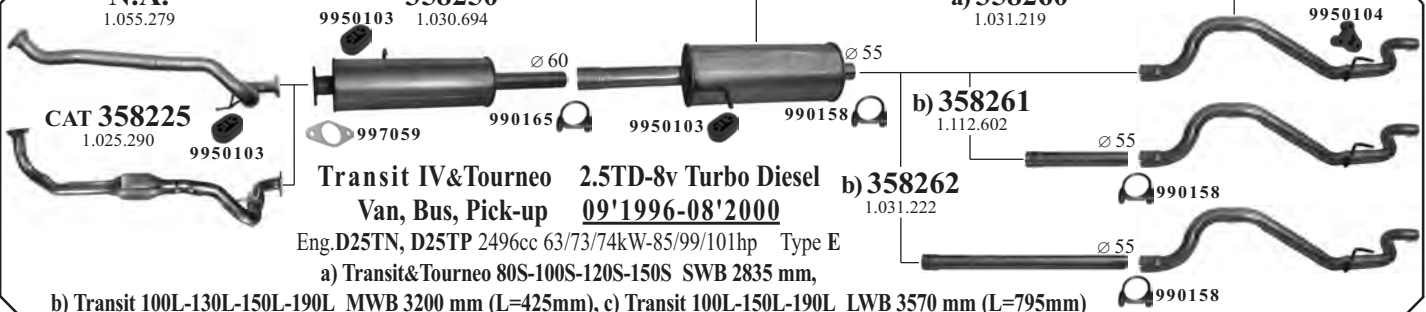

Transit IV&Tourneo 2.5TD-8v Turbo Diesel
Van, Bus, Pick-up 09'1996-08'2000

Eng.D25TN, D25TP 2496cc 63/73/74kW-85/99/101hp Type E
a) Transit&Tourneo 80S-100S-120S-150S SWB 2835 mm,
b) Transit 100L-130L-150L-190L MWB 3200 mm (L=425mm), c) Transit 100L-150L-190L LWB 3570 mm (L=795mm)