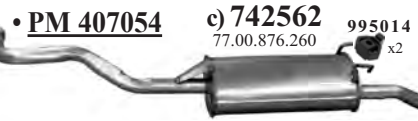

• PM 407054

c) 742562 995014
77.00.876.260 x2