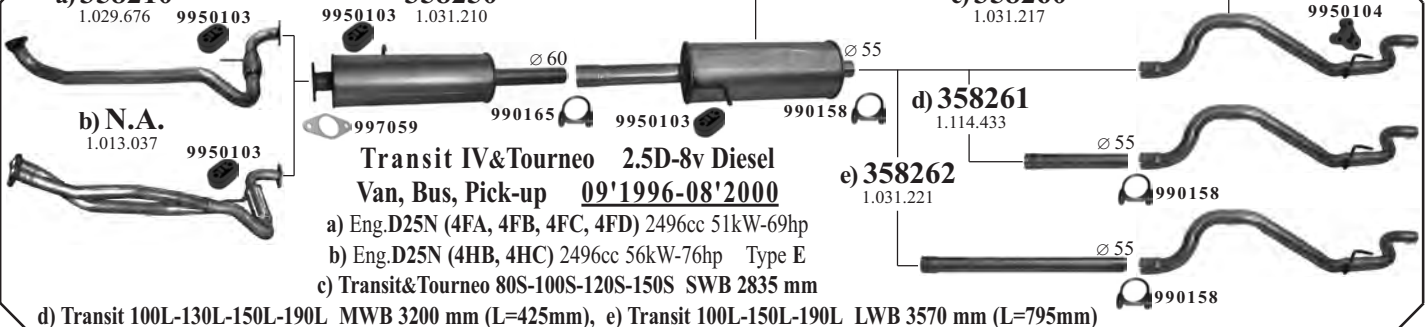

Transit IV&Tourneo 2.5D-8v Diesel
Van, Bus, Pick-up 09'1996-08'2000

a) Eng.D25N (4FA, 4FB, 4FC, 4FD) 2496cc 51kW-69hp
b) Eng.D25N (4HB, 4HC) 2496cc 56kW-76hp Type E
c) Transit&Tourneo 80S-100S-120S-150S SWB 2835 mm
d) Transit 100L-130L-150L-190L MWB 3200 mm (L=425mm), e) Transit 100L-150L-190L LWB 3570 mm (L=795mm)

N.A.
1.055.279

358250
1.030.694

a) **358260**
1.031.219