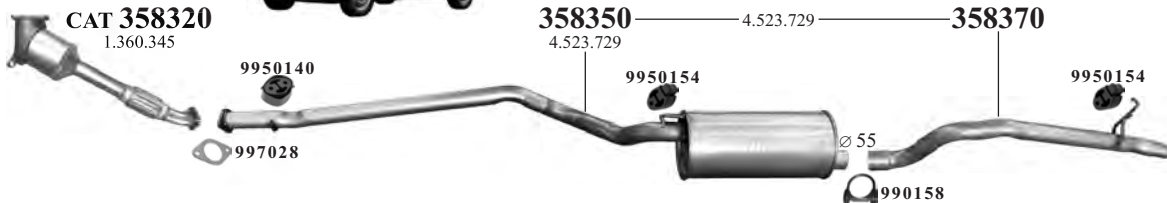

Transit Connect
'2002-'2006

CAT 358320
1.360.345

9950140

358350
4.523.729

9950154

4.523.729

358370

9950154

Transit Connect 1.8Tdi, 1.8TDCi Turbo Diesel MPV 05'2002-08'2006

1.8Tdi-16v: Eng.D3FA, F4FA 1753cc 55kW-75hp, 1.8TDCi-16v: Eng.D2FA, D2FB 1753cc 66kW-90hp, SWB 2664mm Low roof