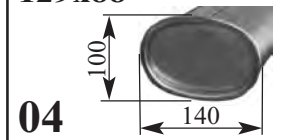

375 **Code 16**
129x88