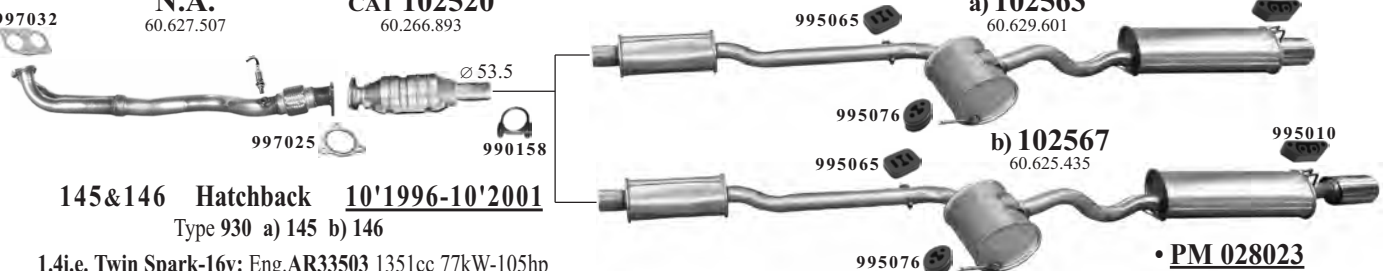

145
'1996-'2001

'1999-'2001

'1996-'1999

146
'1996-'2001

'1999-'2001

997032

N.A.
60.627.507

CAT 102520
60.266.893

• **PM 028026**

a) **102563**
60.629.601

995010

997025

990158

995065

995076

b) **102567**
60.625.435

995010

995065

995076

• **PM 028023**

145&146 Hatchback 10'1996-10'2001
Type 930 a) 145 b) 146

1.4i.e. Twin Spark-16v: Eng.AR33503 1351cc 77kW-105hp

1.6i.e. Twin Spark-16v: Eng.AR32102 1598cc 89kW-112hp (-10'2000), Eng.AR67601 1598cc 89kW-112hp (-10'2001)

1.8i.e. Twin Spark-16v: Eng.AR67106 1747cc 104kW-141hp (-02'1999), Eng.AR32201 1747cc 106kW-144hp (03'1999-)

2.0i.e. Twin Spark-16v: Eng.AR67204 1970cc 110kW-150hp (-12'2000), Eng.AR32301 1970cc 114kW-155hp (03'1999-)

147 '2000-'2010

'2004-'2010

CAT 102620
46.739.661

'2000-'2004

102650
46.739.669

102665
46.739.672