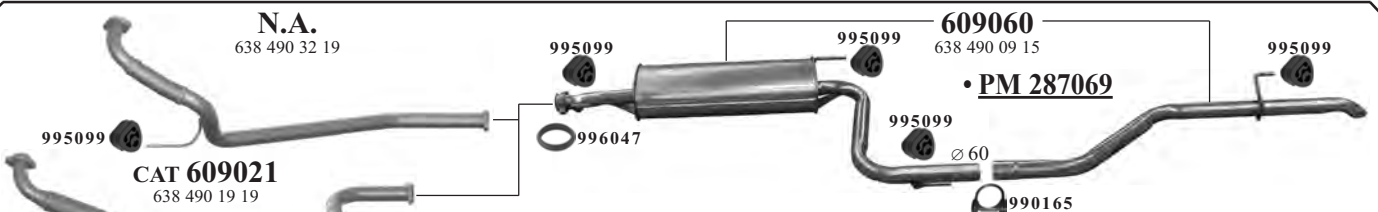

Vito 108 2.3D-8v Diesel Bus, Van 03'1996-04'2000
Eng.OM601 2299cc 58kW-79hp Type W638.064, W638.164

Vito 110 2.3TD-8v Turbo Diesel Bus, Van 03'1996-04'2000
Eng.OM601LA 2299cc 72kW-98hp Type W638.074, W638.174