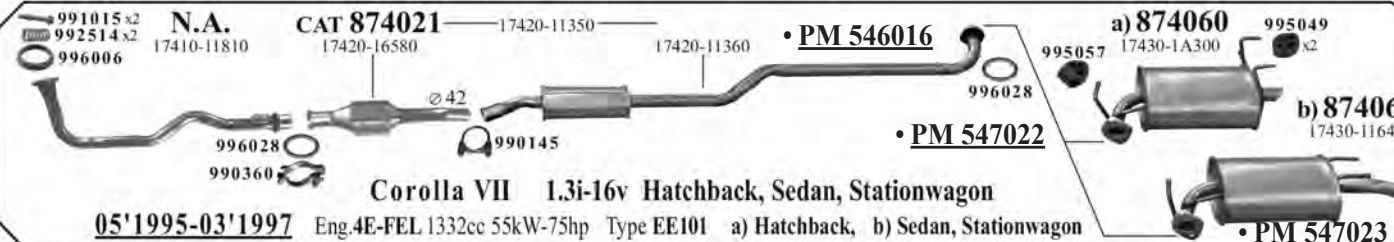

Corolla VII 1.3i-16v Hatchback, Sedan, Stationwagon 05'1995-03'1997
Eng.4E-FEL 1332cc 55kW-75hp Type EE101 a) Hatchback, b) Sedan, Stationwagon