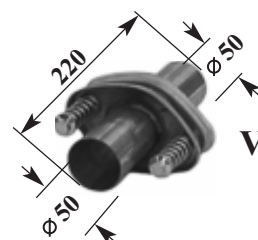

Flexible joint

VITO code
999845