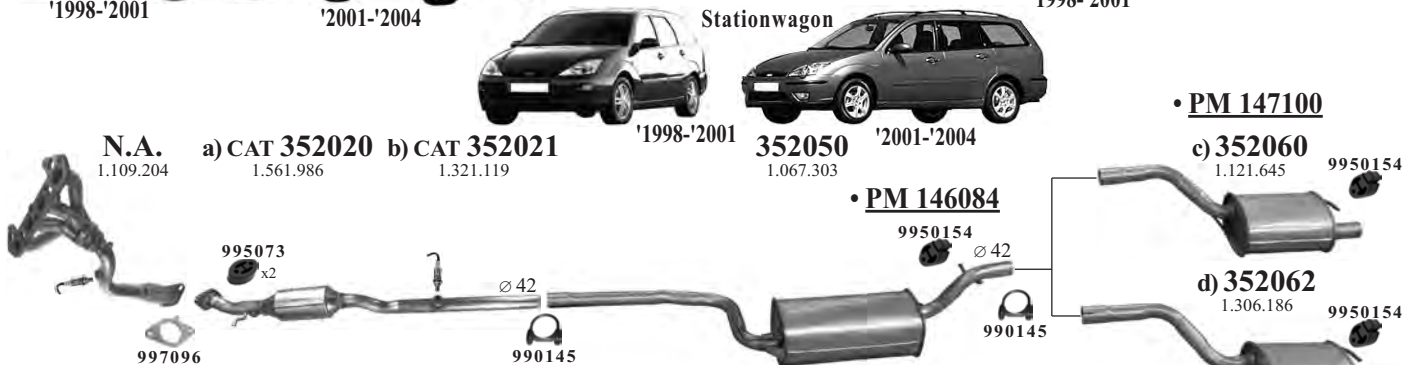

Focus 1.4i-16v Hatchback, Sedan 08'1998-05'2005
Eng.ZH14SEFi 1388cc 55kW-75hp a) Excl.OBD (-08'2000) b) Incl.OBD (08'2000-) c) Hatchback Type DAW, DBW d) Sedan Type DFW