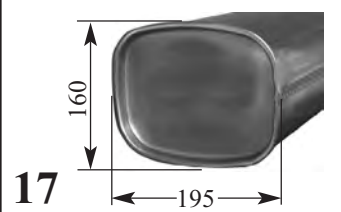

587 **Code 40 Astra**
151x185