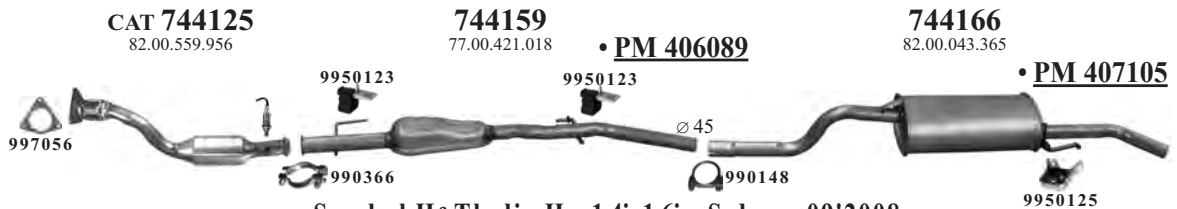

Symbol II & Thalia II '2008-'2012

Symbol II & Thalia II 1.4i-8v Sedan 09'2008-
 Eng.K7J700, K7J718 1390cc 55kW-75hp Symbol Type LUK3, Thalia Type LBOB, LB17

Symbol II & Thalia II 1.4i, 1.6i Sedan 09'2008-
 1.4i-16v: Eng.K4J712, K4J713 1390cc 72kW-98hp Symbol Type LU3R, LU3T, LU3D, Thalia Type LB3R, LB3T, LB3D
 1.6i-16v: Eng.K4M745 1598cc 77kW-105hp Symbol Type LU01, Thalia Type LB01