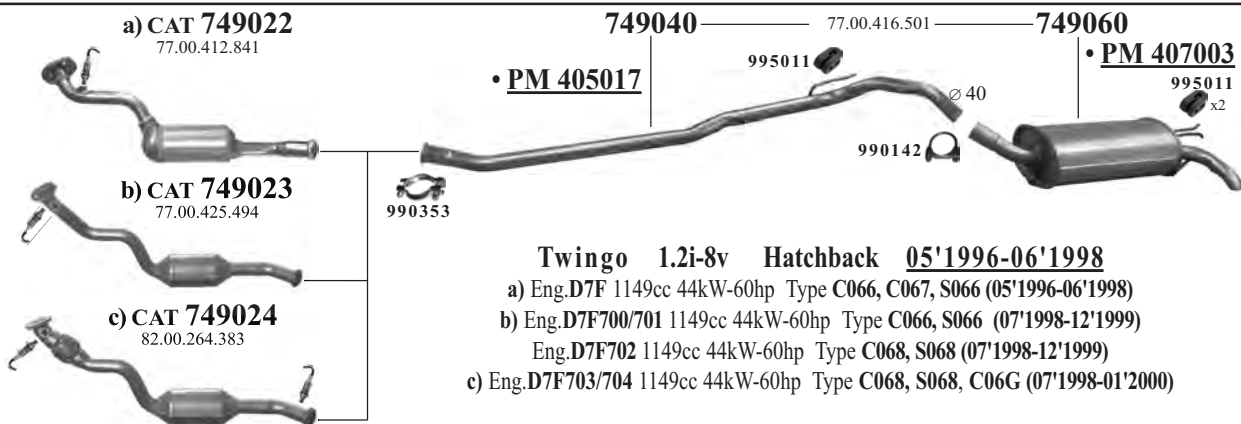

'1992-'1998

Twingo
1992-'2007

'1998-'2007

• **PM 405017**

• **PM 407003**