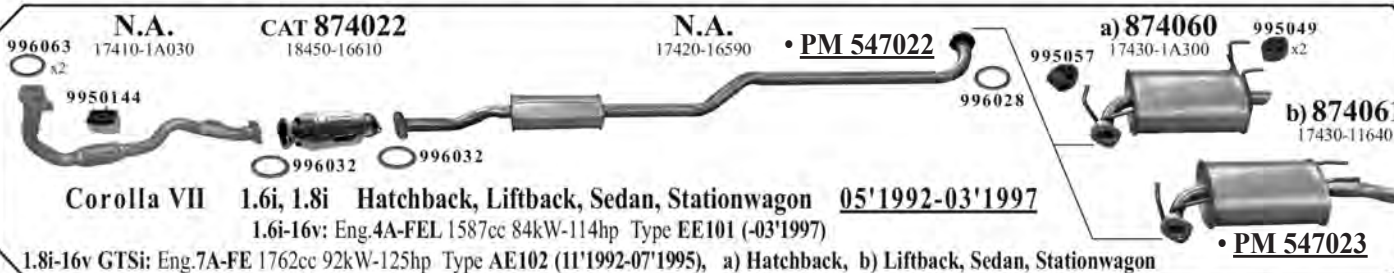

Corolla VII 1.6i, 1.8i Hatchback, Liftback, Sedan, Stationwagon 05'1992-03'1997
1.6i-16v: Eng.4A-FEL 1587cc 84kW-114hp Type EE101 (-03'1997)
1.8i-16v GTSi: Eng.7A-FE 1762cc 92kW-125hp Type AE102 (11'1992-07'1995), a) Hatchback, b) Liftback, Sedan, Stationwagon