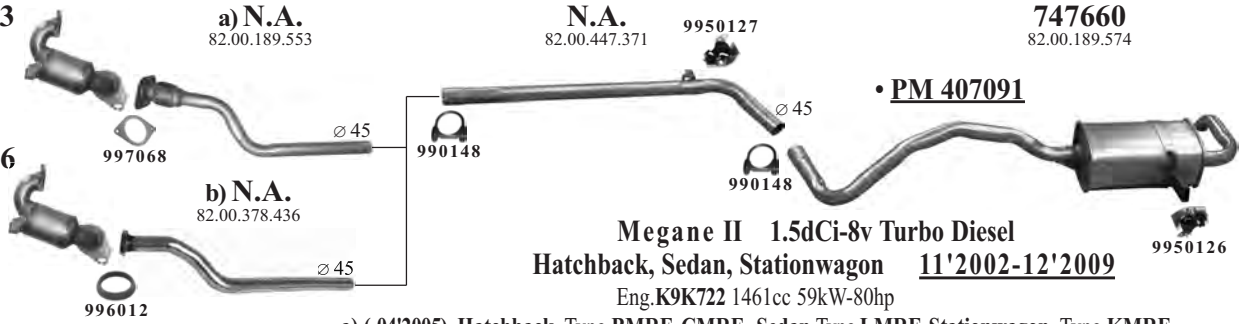

a) CAT 662023
82.00.095.390

a) N.A.
82.00.189.553

N.A.
82.00.447.371

747660
82.00.189.574

b) CAT 744126
82.00.641.831

b) N.A.
82.00.378.436

Megane II 1.5dCi-8v Turbo Diesel
Hatchback, Sedan, Stationwagon 11'2002-12'2009

Eng.K9K722 1461cc 59kW-80hp

a) (-04'2005) Hatchback Type BMRF, CMRF, Sedan Type LMRF, Stationwagon Type KMRF
b) (09'2004-) Hatchback Type KMSE, CMSE, Sedan Type LMSE, Stationwagon Type KMSF

a) CAT 747622
82.00.189.550

747651
82.00.276.005

747660 • PM 407091
82.00.189.569

b) CAT 747623
82.00.251.432

• PM 406095