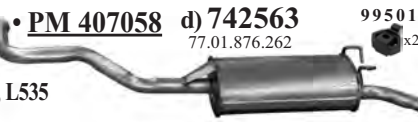

• PM 407058

d) 742563 995014
77.01.876.262 x2

R19 1.4e, 1.7i Hatchback, Sedan 06'1989-12'1996

a) 1.4e-8v: Eng.E7J 1390cc 55/59kW-75/80hp c) Hatchback Type B535, B53A, C535, C53A, d) Sedan Type L53A, L535
b) 1.7i-8v: Eng.F3N 1721cc 54/55kW-73/75hp c) Hatchback Type B53B, C53B, d) Sedan Type L53B

N.A.
77.00.824.328