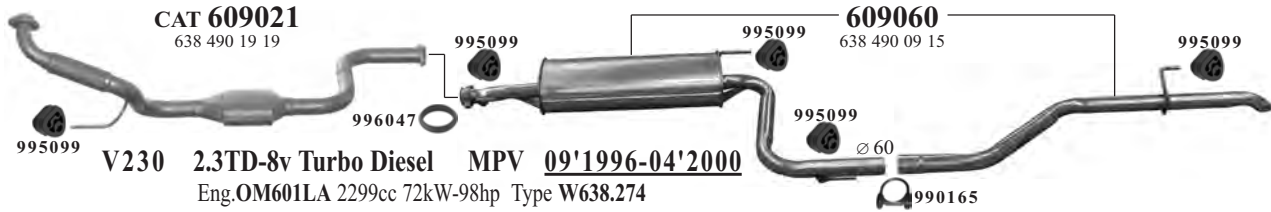

V-class '1996-'2003

Vaneo '2002-'2006

Vito W638 '1996-'2003