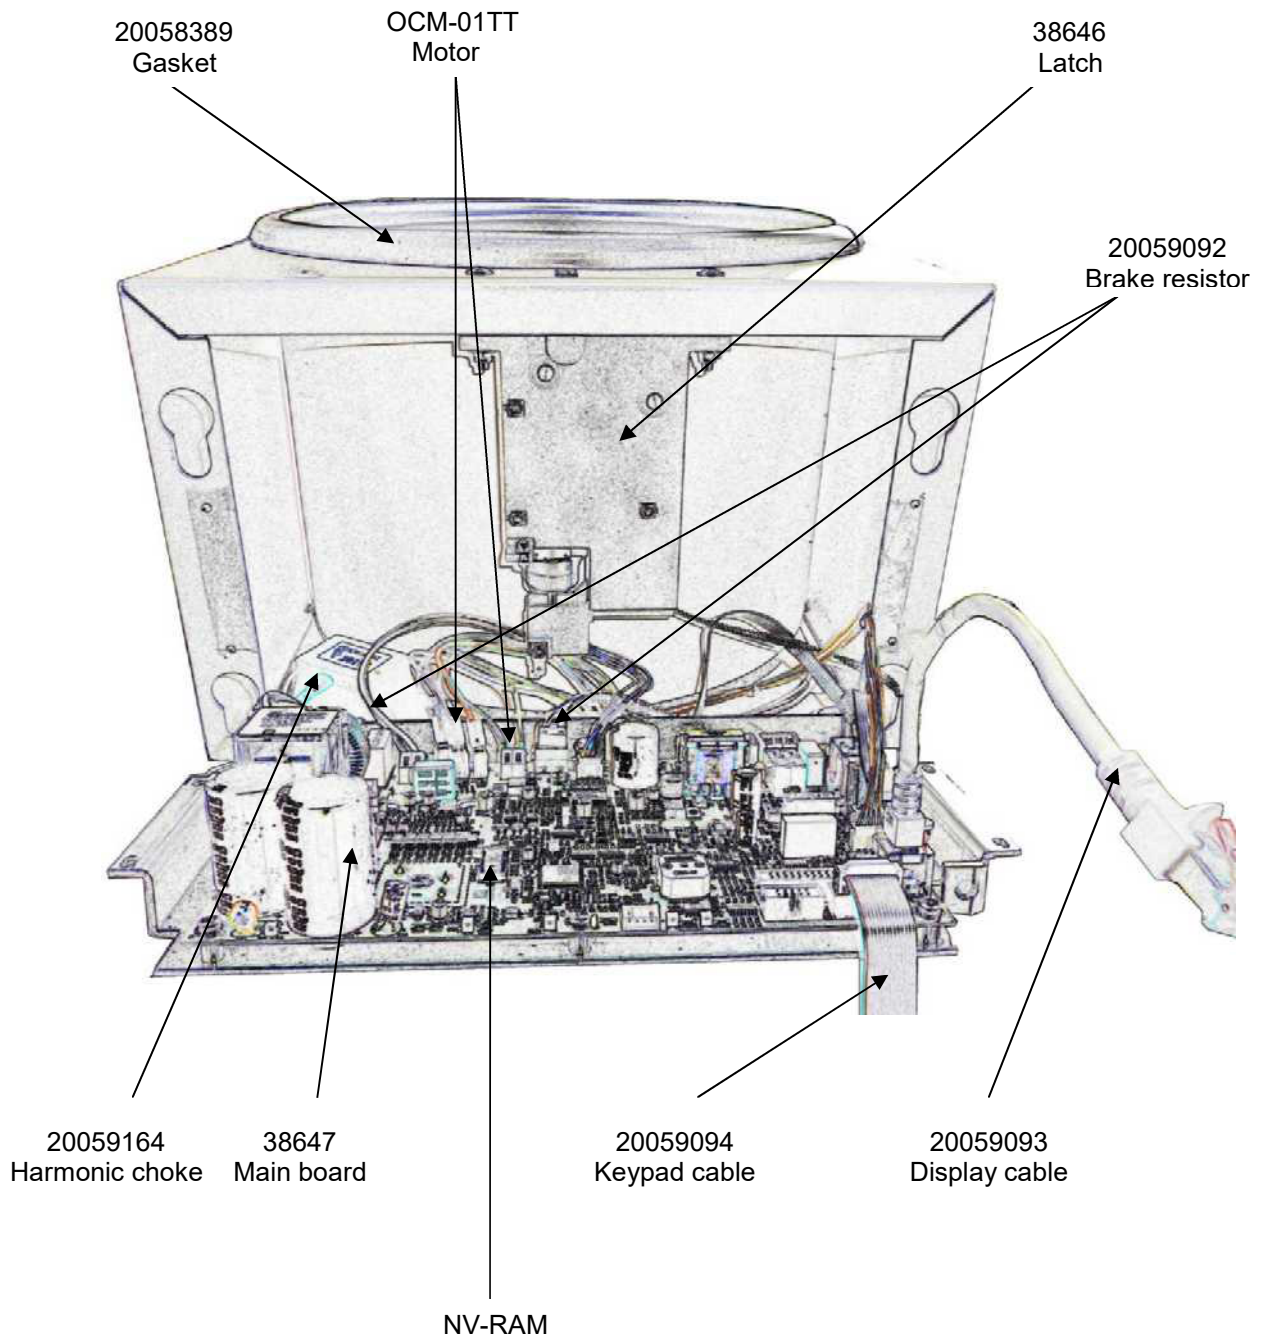

### Front panel

20059014  
Front panel

Keypad

20150316  
Display

Version	Part number
Heraeus	20059701
Sorvall	20059703
Thermo	20059705

20150285  
Keypad adaptor

20290706  
O-Ring

20480320  
Screw

20480317  
Washer

Front view

Version	Part number
230V	70904751
120V	70904753
100V	70904755

**Back view**

Top view

Version	Part number
Heraeus	20059701
Sorvall	20059703
Thermo	20059705

## Drive