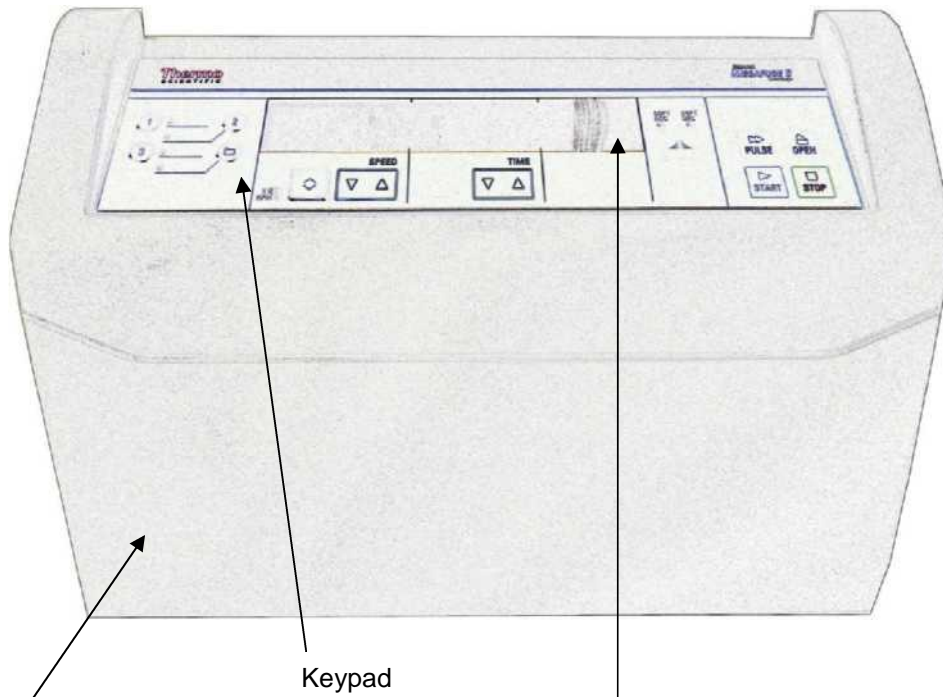

### Front panel

20059014  
Front panel

Keypad

20150316  
Display

Version	Part number
Heraeus	20059701
Sorvall	20059703
Thermo	20059705

20150285  
Keypad adaptor

20290706  
O-Ring

20480320  
Screw

20480317  
Washer

Front view

Version	Part number
230V	70904751
120V	70904753
100V	70904755

**Back view**

Top view

Version	Part number
Heraeus	20059701
Sorvall	20059703
Thermo	20059705