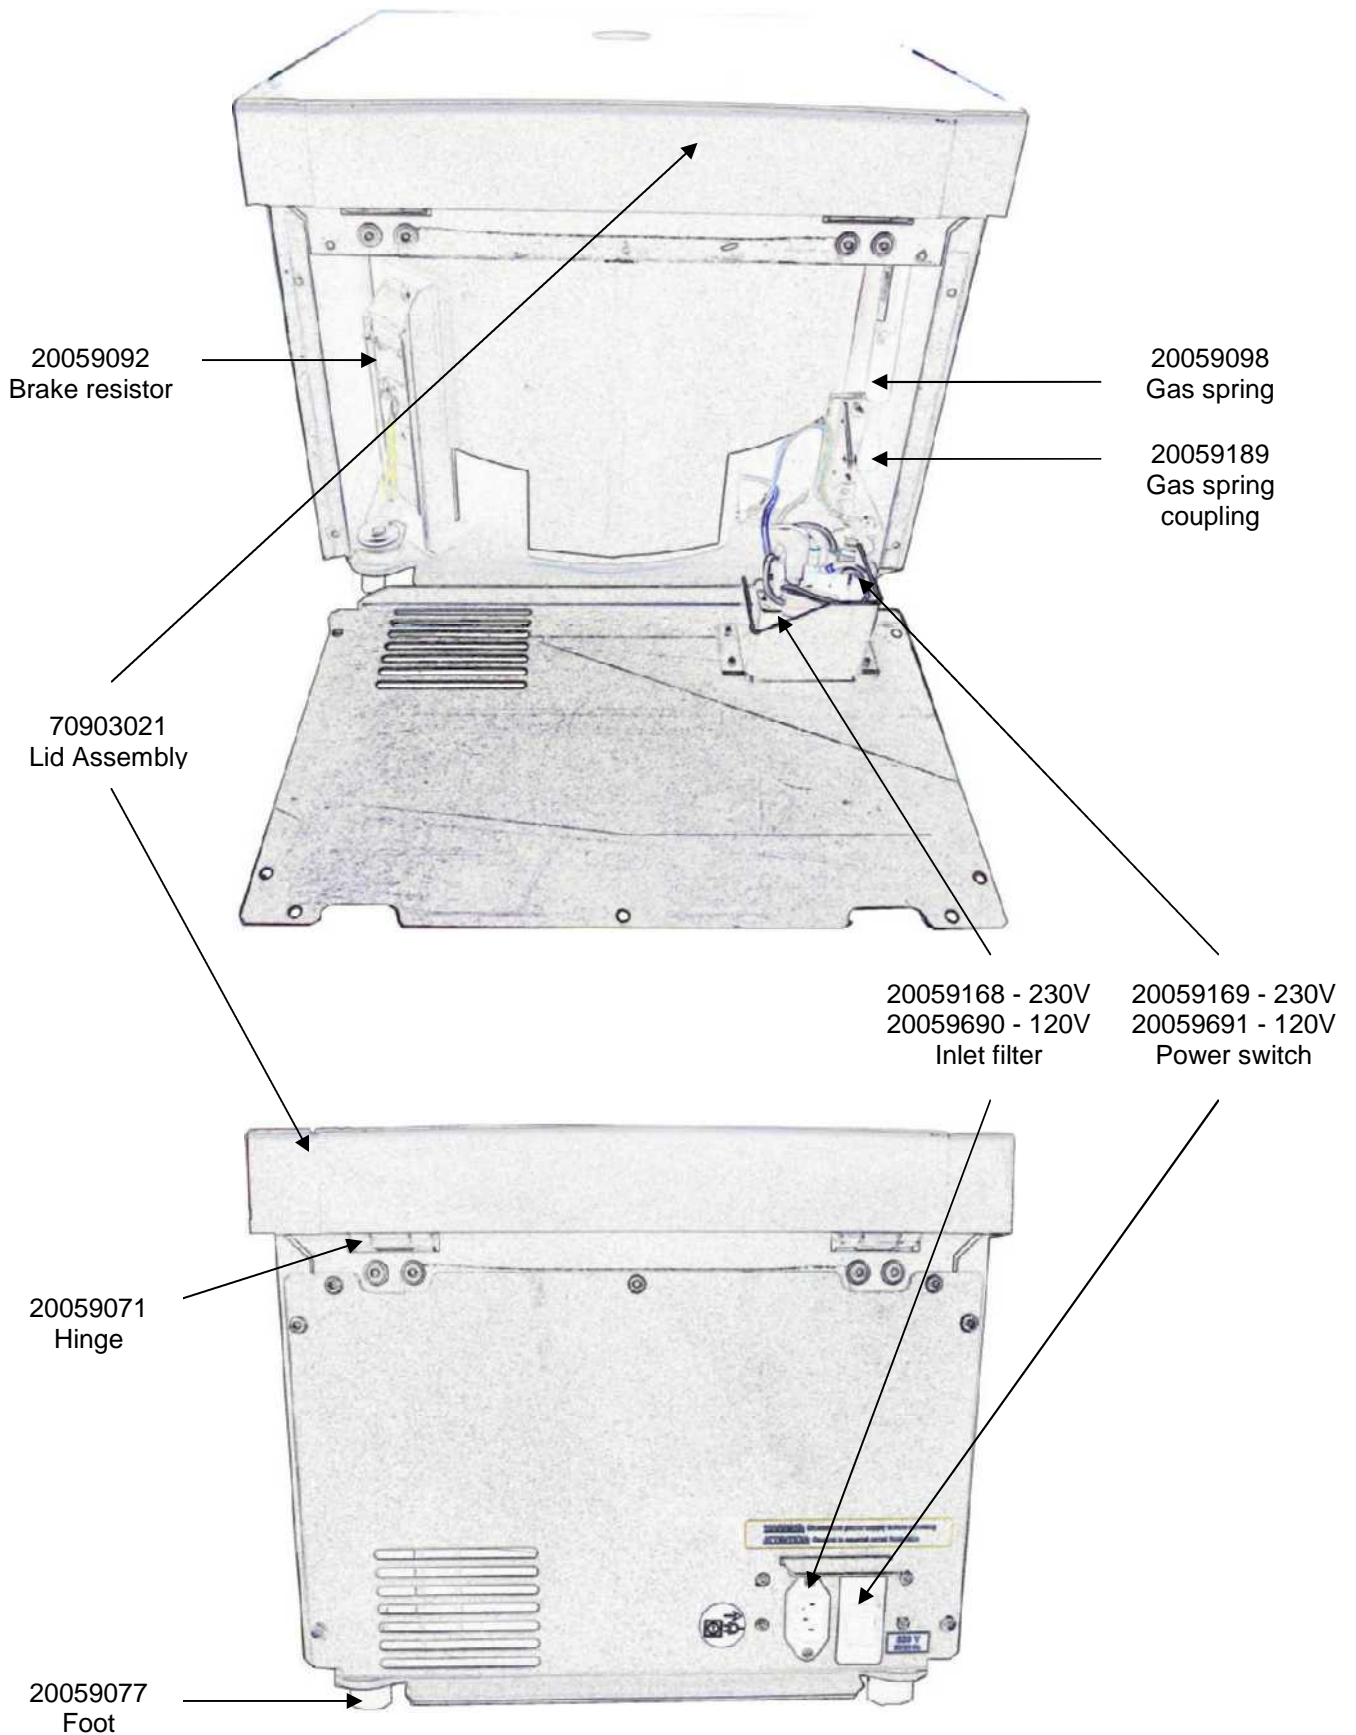

### Front panel

20059014  
Front panel

Keypad

20150316  
Display

Version	Part number
Heraeus	20059701
Sorvall	20059703
Thermo	20059705

20150285  
Keypad adaptor

20290706  
O-Ring

20480320  
Screw

20480317  
Washer

Front view

Version	Part number
230V	70904751
120V	70904753
100V	70904755

**Back view**

Top view

Version	Part number
Heraeus	20059701
Sorvall	20059703
Thermo	20059705

## Drive