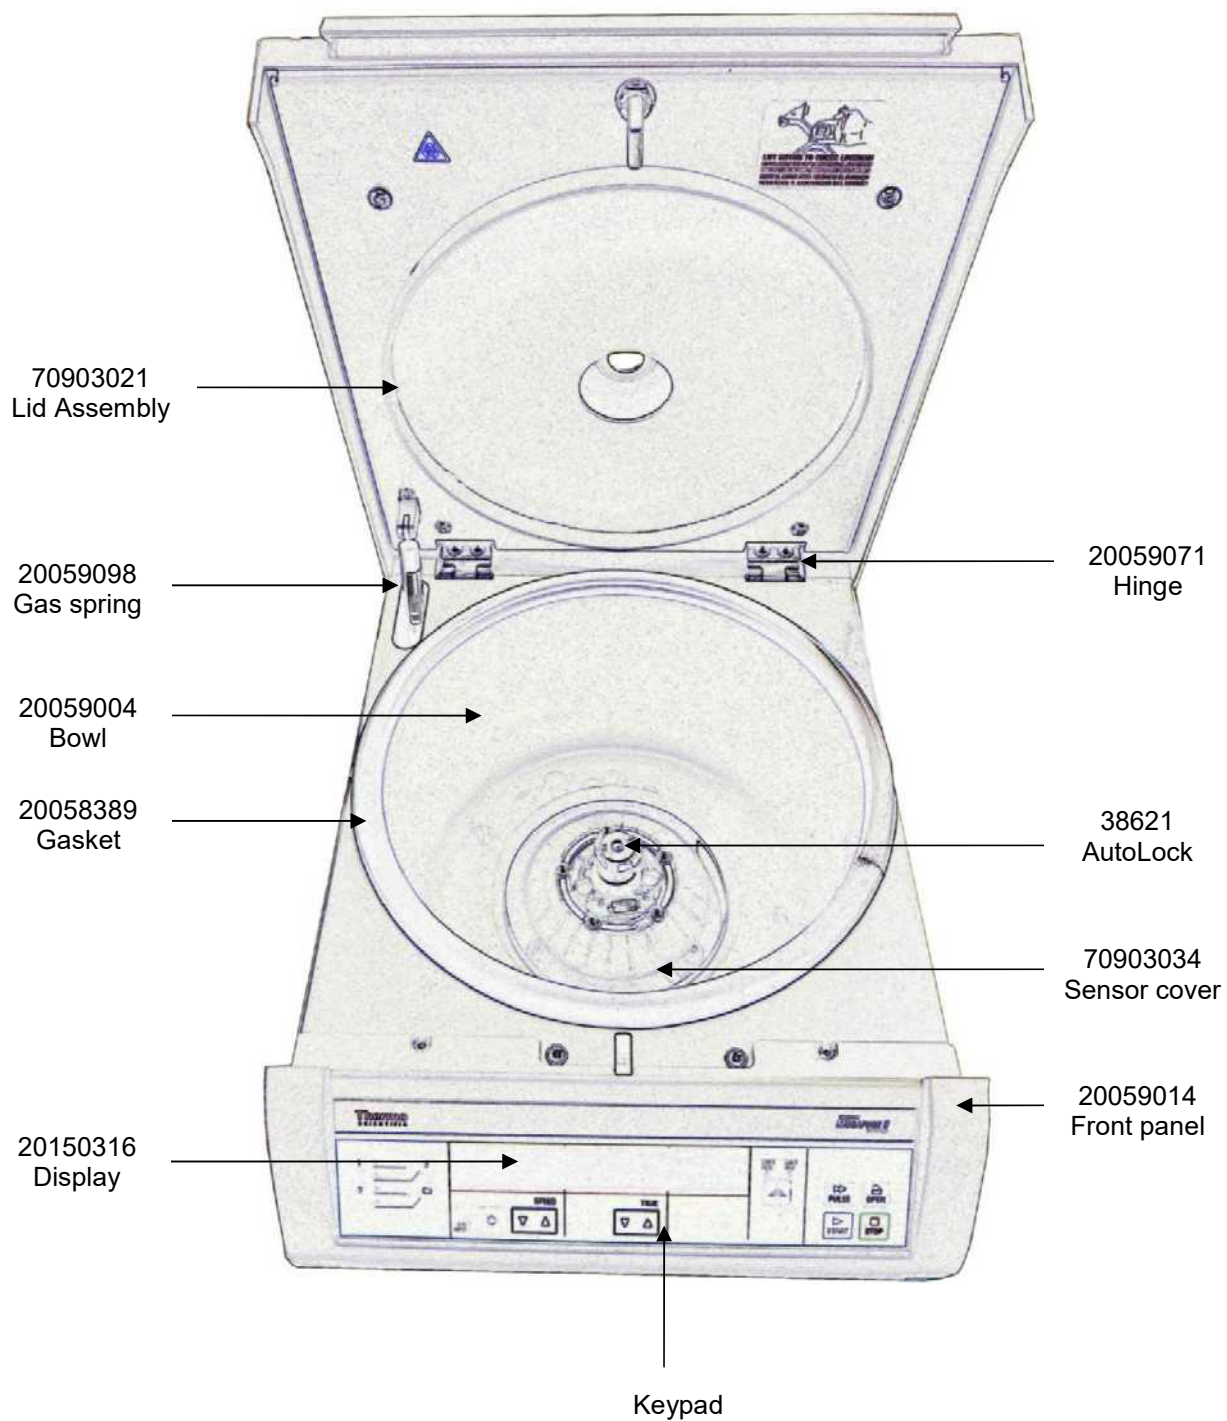

### Front panel

20059014  
Front panel

Keypad

20150316  
Display

Version	Part number
Heraeus	20059701
Sorvall	20059703
Thermo	20059705

20150285  
Keypad adaptor

20290706  
O-Ring

20480320  
Screw

20480317  
Washer

Front view

Version	Part number
230V	70904751
120V	70904753
100V	70904755

**Back view**

Top view

Version	Part number
Heraeus	20059701
Sorvall	20059703
Thermo	20059705

## Drive