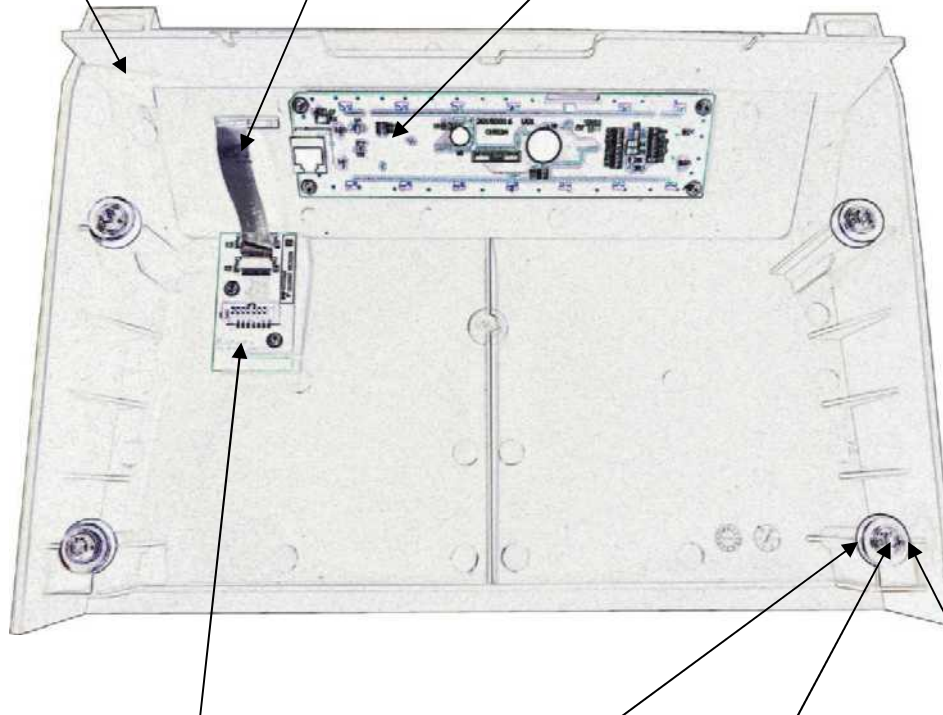

### Front panel

20059014  
Front panel

Keypad

20150316  
Display

Version	Part number
Heraeus	20059701
Sorvall	20059703
Thermo	20059705

20150285  
Keypad adaptor

20290706  
O-Ring

20480320  
Screw

20480317  
Washer

Front view

Version	Part number
230V	70904751
120V	70904753
100V	70904755

**Back view**

Top view

Version	Part number
Heraeus	20059701
Sorvall	20059703
Thermo	20059705