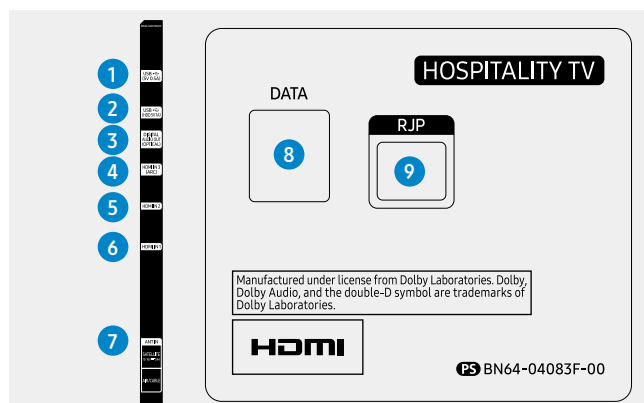

Specifications

HG43EJ670UB

Connectors

1. USB(5V 0.5A)
2. USB (HDD 5V 1A)
3. DIGITAL AUDIO OUT(OPTICAL)
4. HDMI IN 3(ARC)
5. HDMI IN 2
6. HDMI IN 1
7. ANT IN
8. DATA
9. RJP

HG49EJ670UB

Connectors

1. USB(5V 0.5A)
2. USB (HDD 5V 1A)
3. DIGITAL AUDIO OUT(OPTICAL)
4. HDMI IN 3(ARC)
5. HDMI IN 2
6. HDMI IN 1
7. ANT IN
8. DATA
9. RJP