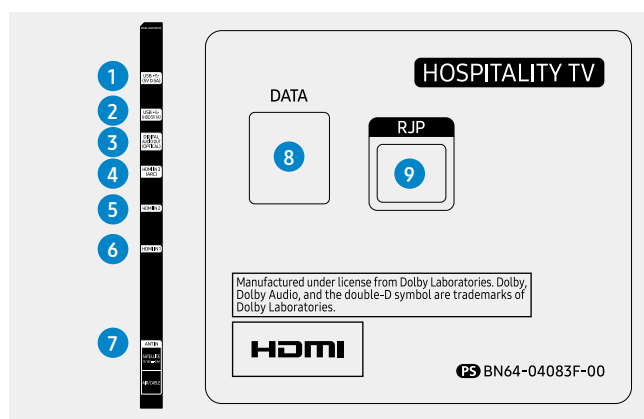

Specifications

HG43EJ670UB

Connectors

1. USB(5V 0.5A)
2. USB (HDD 5V 1A)
3. DIGITAL AUDIO OUT(OPTICAL)
4. HDMI IN 3(ARC)
5. HDMI IN 2
6. HDMI IN 1
7. ANT IN
8. DATA
9. RJP