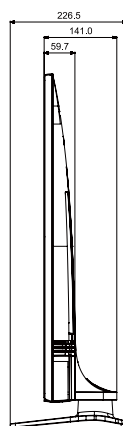

Specifications

HG43EJ670UB

Connectors

1. USB(5V 0.5A)
2. USB (HDD 5V 1A)
3. DIGITAL AUDIO OUT(OPTICAL)
4. HDMI IN 3(ARC)
5. HDMI IN 2
6. HDMI IN 1
7. ANT IN
8. DATA
9. RJP

HG49EJ670UB

Connectors

1. USB(5V 0.5A)
2. USB (HDD 5V 1A)
3. DIGITAL AUDIO OUT(OPTICAL)
4. HDMI IN 3(ARC)
5. HDMI IN 2
6. HDMI IN 1
7. ANT IN
8. DATA
9. RJP