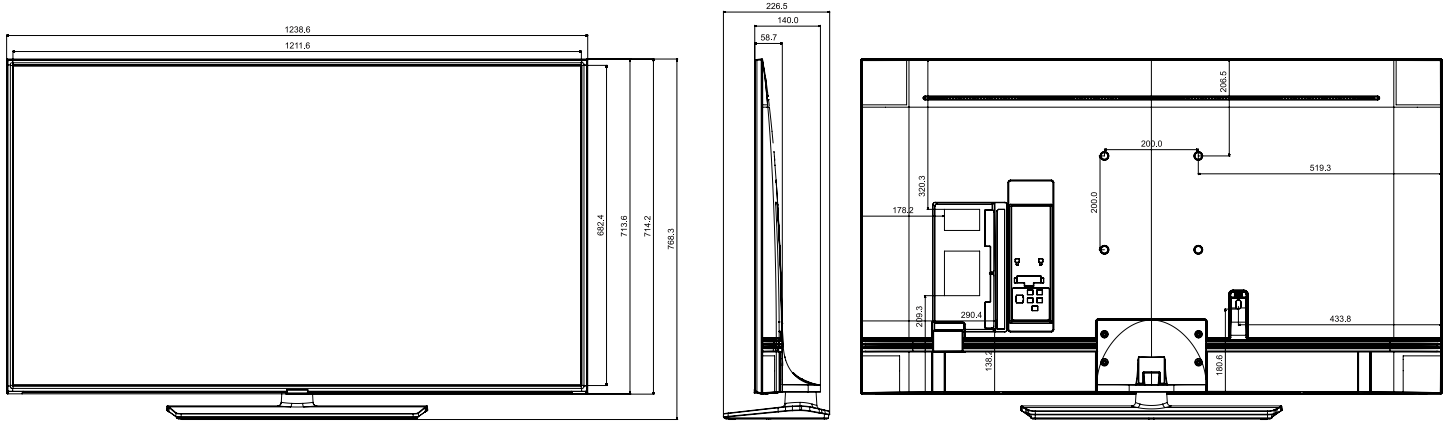

Specifications

HG55EJ670UB

1. 1
2. 2
3. 3
4. 4
5. 5
6. 6
7. 7

HOSPITALITY TV

DATA
8

RJP
9

Manufactured under license from Dolby Laboratories. Dolby, Dolby Audio, and the double-D symbol are trademarks of Dolby Laboratories.

PS BN64-04083F-00

Connectors

1. USB(5V 0.5A)
2. USB (HDD 5V 1A)
3. DIGITAL AUDIO OUT(OPTICAL)
4. HDMI IN 3(ARC)
5. HDMI IN 2
6. HDMI IN 1
7. ANT IN
8. DATA
9. RJP