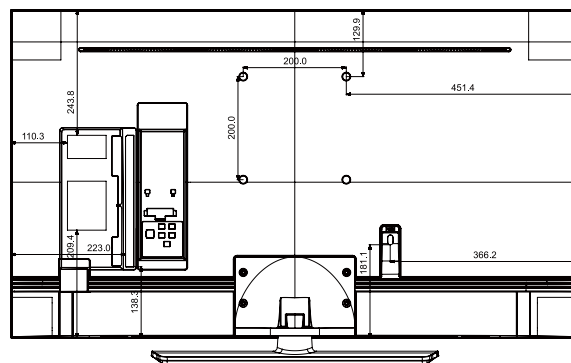

HG49EJ670UB

Connectors

1. USB(5V 0.5A)
2. USB (HDD 5V 1A)
3. DIGITAL AUDIO OUT(OPTICAL)
4. HDMI IN 3(ARC)
5. HDMI IN 2
6. HDMI IN 1
7. ANT IN
8. DATA
9. RJP