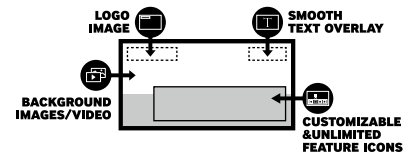

Each Samsung hospitality display includes an intuitive, customizable home menu that streamlines content exchange between hotels and guests. Content managers can easily incorporate images, logos and feature icons specific to guest needs, and which reinforce special offers and hotel branding.