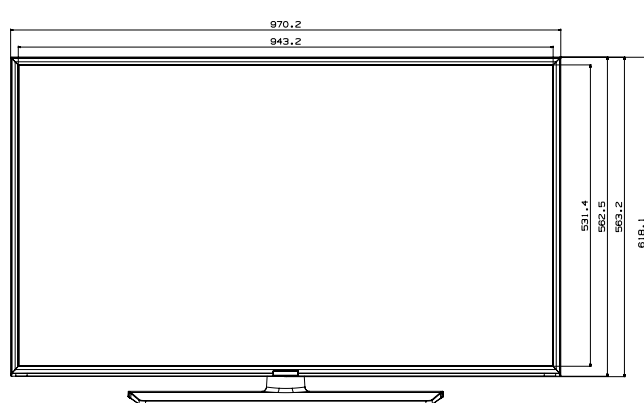

Specifications

HG43EJ670UB

Connectors

1. USB(5V 0.5A)
2. USB (HDD 5V 1A)
3. DIGITAL AUDIO OUT(OPTICAL)
4. HDMI IN 3(ARC)
5. HDMI IN 2
6. HDMI IN 1
7. ANT IN
8. DATA
9. RJP