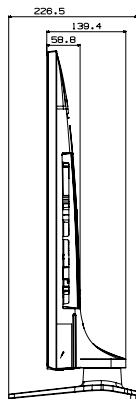

Specifications

HG43EJ670UB

Connectors

1. USB(5V 0.5A)
2. USB (HDD 5V 1A)
3. DIGITAL AUDIO OUT(OPTICAL)
4. HDMI IN 3(ARC)
5. HDMI IN 2
6. HDMI IN 1
7. ANT IN
8. DATA
9. RJP