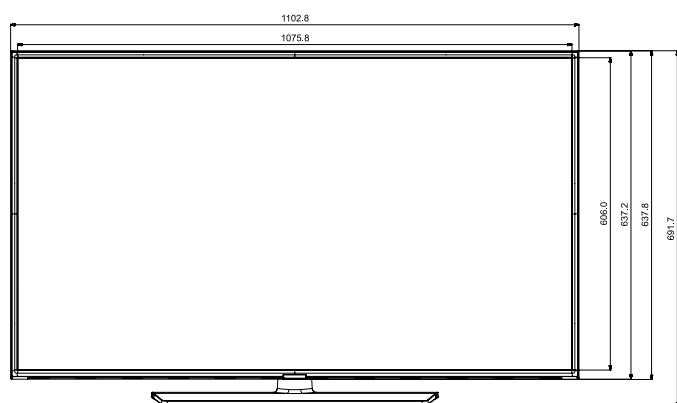

HG49EJ670UB

Connectors

1. USB(5V 0.5A)
2. USB (HDD 5V 1A)
3. DIGITAL AUDIO OUT(OPTICAL)
4. HDMI IN 3(ARC)
5. HDMI IN 2
6. HDMI IN 1
7. ANT IN
8. DATA
9. RJP