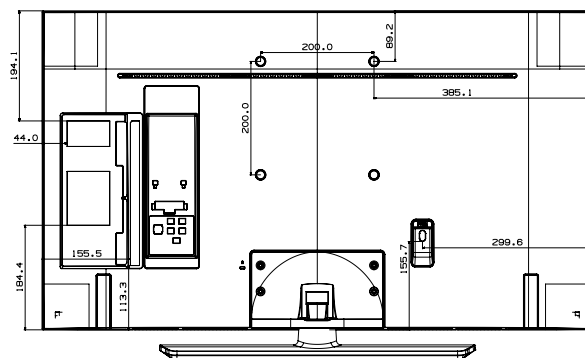

Specifications

HG43EJ670UB

Connectors

1. USB(5V 0.5A)
2. USB (HDD 5V 1A)
3. DIGITAL AUDIO OUT(OPTICAL)
4. HDMI IN 3(ARC)
5. HDMI IN 2
6. HDMI IN 1
7. ANT IN
8. DATA
9. RJP