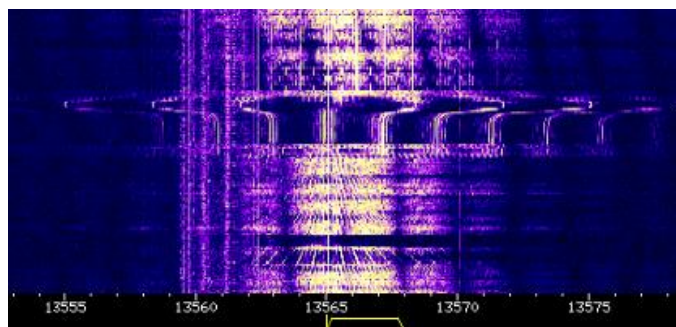

15721 kHz, 27-05, 0400 UTC

480 315 60

87605 34202 97588 88442 46802 56547 07435 59800 71954 12700
83026 26262 18546 75952 45200 38854 50959 89485 91180 65313
90958 52517 44084 31363 92824 39755 68935 94514 81098 33840
53610 42569 11853 75456 78172 34018 43434 60815 21016 22524
27627 41183 75263 32668 57146 04150 73864 79166 30439 41325
46809 46712 19684 32142 58914 72666 52970 98468 01634 99760
315 60 00000

S06c

14924 kHz, 21-05, 1035 UTC: 11201 (R) off at 1042 UTC

14924 kHz, 21-05, 1050 UTC: 11201 (R)

S06s

12952 kHz, 21-05, 0900 UTC, AM

Test tones at 0900. Late start at 0902. Noisy with feedback. Note that the 0900 UTC sked had ID 624. This should have been 167. 6844 kHz had 167 instead. 167 was sent at 0910 UTC. The id was briefly heard between the noise, the message was unreadable. Message at 0900 UTC: 624 931 5 85258 38303 48833 37437 55584 931 5 00000

13565 kHz, 21-05, 0910 UTC, AM

Extremely noisy transmitter messed up the message. Carrier up at 0910 UTC, then into a lot of noise. Off at 0918 UTC. The worst case of feedback I have ever heard.

10290/9655 kHz, 22-05, 0920/0930 UTC, AM. Again with mega feedback.

516 243 7 31900 48366 36534 32840 48436 81480 30762 243 7 00000. Again with mega feedback

The recordings are on the N&O website.

Noisy S06s transmitter 13565 kHz (sonogram: Avare)