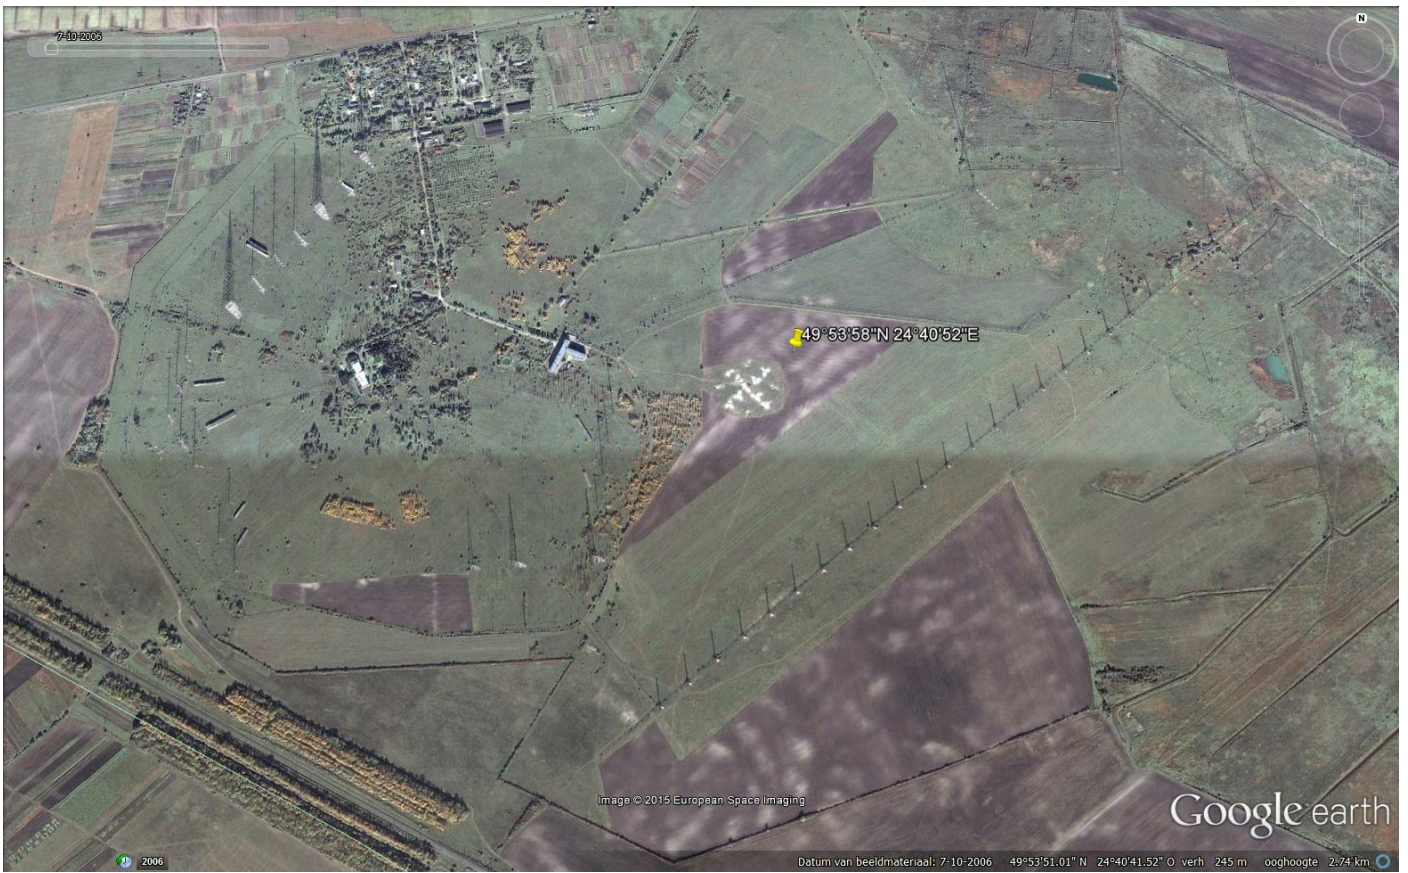

516 243 7 31900 48366 36534 32840 48436 81480 30762 243 7 00000. Again with mega feedback

The recordings are on the N&O website.

Noisy S06s transmitter 13565 kHz (sonogram: Avare)

S06s/E27z uses the old Radio Ukraine International transmitter site in Lviv at 49°53'58.00"N 24°40'52.00"E for its transmissions