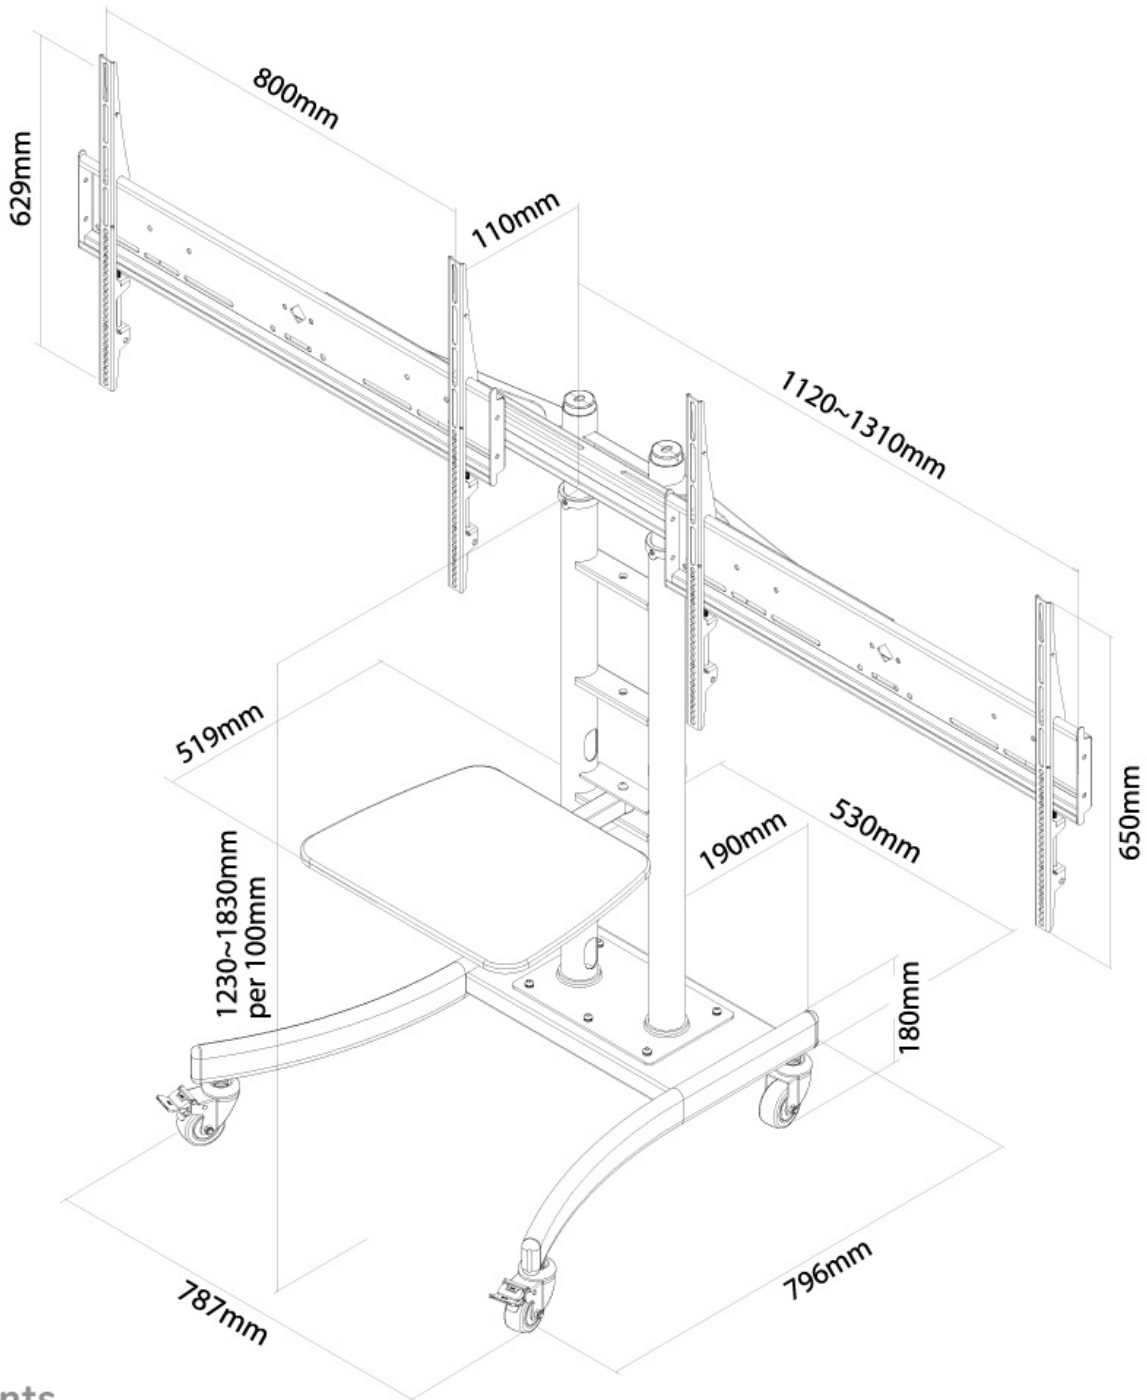

PLASMA-M2000ED

NEOMOUNTS FLOOR STAND

Neomounts