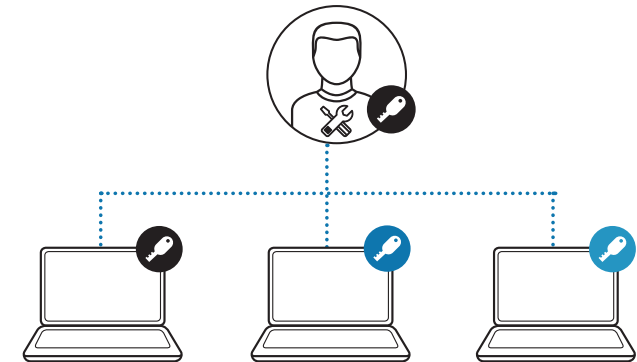

Master Keyed