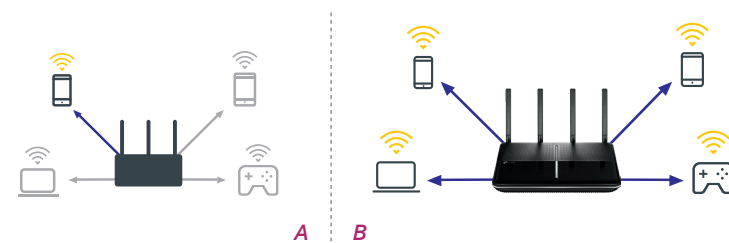

- 1. Archer VR300
- 2. Figure 1
- 3. Archer VR2800v
- 4. TD-W9960
- 5. Figure 2

TP-Link's family of DSL modem routers are compatible with the leading DSL service providers to meet all your networking needs. TP-Link offers a wide range of innovative DSL modem routers and can easily access and manage your network with our own app. Moreover, TP-Link's family of DSL modem routers can be used for your advanced landline calls and empower your home entertainment. Featuring a variety of features and rich functionality, they are the perfect space-saving hub of your home or business network.

AC2800 WLAN MU-MIMO Telophony DSL Router

Archer VR2800v

- AC2800 Dual-Band Wi-Fi - Two separate Wi-Fi bands combine for speeds of up to 2767 Mbps: 600 Mbps (2.4GHz) and 2167 Mbps (5GHz)
- MU-MIMO Technology - Simultaneously transfers data to multiple devices for 4x faster performance
- NitroQAM™ - Boosts speeds on all Wi-Fi bands by 25% to significantly improve performance
- Super VDSL - The Latest Super VDSL (VDSL2 Profile 35b) technology delivers internet speeds of up to 350 Mbps, and the G.Vector and RNC technology ensure more stable data transmission
- HD Quality Telephony - Supports up to six digital handsets with an integrated DECT base, as well as two analog telephones or fax machines, and integrated 540 minutes voice mail

▶ **MU-MIMO for Faster Connections to Every Device**

When multiple devices are connected to the router, each needs to wait its turn before receiving more data, leading to slower network and internet speeds. MU-MIMO technology serves up to four devices at once, reducing wait time, increasing Wi-Fi throughput for every device and boosting the efficiency of each stream.

A: Traditional Router sends data to one device at a time
 B: Archer VR2800v simultaneously sends data to multiple devices

▶ **NitroQAM™ and 4-Stream Support Maximum Wi-Fi Speed**

NitroQAM™ (1024-QAM) raises Wi-Fi speed limit and increases maximum Wi-Fi speeds on all bands by 25%.