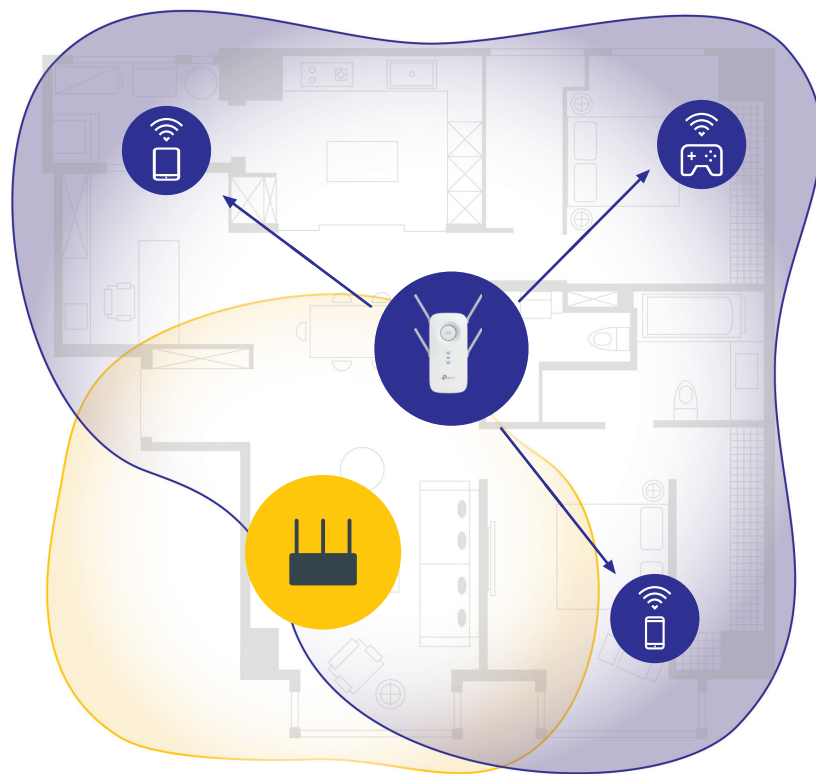

AC2600 MU-MIMO Wi-Fi Range Extender RE650

- AC2600 Dual-Band Wi-Fi - Simultaneous 800 Mbps on 2.4GHz + 1733 Mbps on 5GHz
- MU-MIMO - Allows the range extender to run multiple devices at the same time to achieve speeds of up to 4x faster than standard AC range extenders
- Four Antennas - Provide optimal Wi-Fi coverage and reliable connections
- Gigabit Ethernet Port - Provides Gigabit speed for your wired device, such as desktop, IPTV or game console
- AP Mode - Supports AP mode to create a new Wi-Fi access point
- Smart Signal Indicator Light - Helps to find the optimal location for the range extender

Boosted Wi-Fi Coverage and Speed For the Whole Home

AC2600 MU-MIMO Wi-Fi Range Extender
RE650

▶ Blazing-Fast Dual-Band Wi-Fi Extension

With four external and dual-band antennas, the RE650 establishes a stable wireless connection to any Wi-Fi router and boosts the network's coverage of up to 14,000 square feet / 1,300 square meters*. The 880MHz dual-core processor provides maximum Wi-Fi performance, keeping your smartphones and tablets connected as you move throughout your home.

Beamforming technology detects the location of devices and concentrates Wi-Fi towards them for stronger connections.

▶ More Connections and Faster for Everyone

MU-MIMO technology allows the RE650 to serve up to four devices at once, reducing waiting time and greatly increasing Wi-Fi throughput for every device. With MU-MIMO, the RE650 runs up to 4x faster than traditional AC range extenders.

A: Traditional RE sends data to one device at a time
B: MU-MIMO RE650 simultaneously sends data to multiple devices

▶ 4-Stream AC2600 Dual-Band Wi-Fi