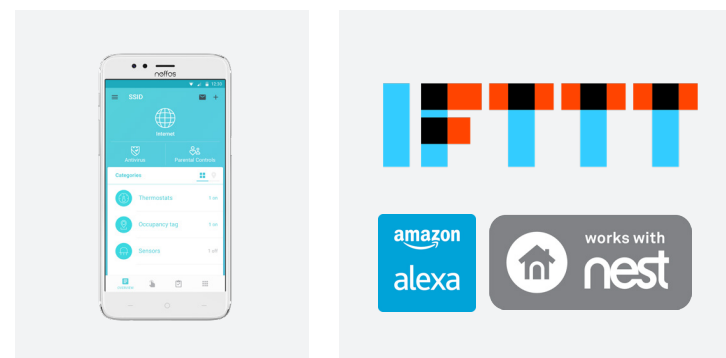

Unlike a traditional router, Deco is a Wi-Fi system that uses several units working together to ensure a strong Wi-Fi signal in every part of the home. Your devices automatically connect to the fastest Wi-Fi band and remain safe thanks to Deco's comprehensive network security. Setup and management are simple with an easy-to-use mobile Deco app.

AC2200 Tri-Band

Dedicated one of the two 5GHz bands as the backhaul between Deco nodes, provides a larger coverage and higher internet speed.

Smart Home Hub

Whole-home Wi-Fi, Bluetooth and ZigBee are supported. Deco provides full integration with Amazon Alexa and IFTTT, and is compatible with 6 categories of smart devices.

One Hub, One App

The Deco app can manage all your smart home devices, so there's no need to install an additional hub.

Mesh for Wi-Fi, ZigBee and Bluetooth

Enjoy Wi-Fi, Bluetooth and ZigBee throughout your home.