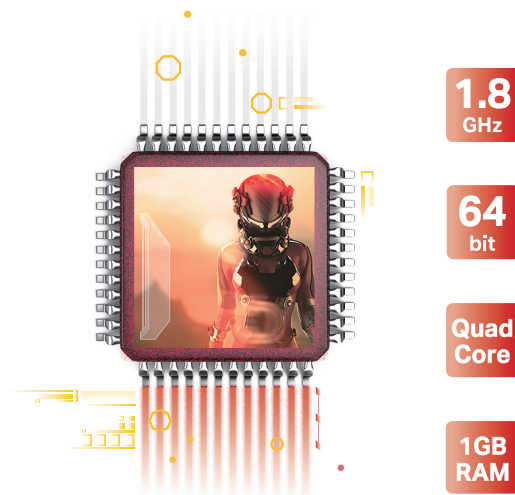

Dominate The Competition

AC5400 MU-MIMO Tri-Band Gaming Router

Archer C5400X

▶ Battle-Tested Processing

When you game at the highest settings, it's imperative you have impressive processing power. Quad-core means power. With a 1.8 GHz 64-bit quad-core CPU, three co-processors and 1 GB RAM, the Archer C5400X delivers the raw power required to perfectly execute every service, thread and application to eradicate latency and deliver smooth gameplay.

▶ Intelligent Traffic Prioritization

The Archer C5400X conquers lag, immediately eradicating it from your gaming experience. Its dynamic optimization engine automatically identifies gaming traffic to give you the tactical advantage during heated raids, PvP encounters and ranked matches. When you aren't gaming, fast-track streaming to watch immersive 4K movies.

Dedicate one band to gaming traffic while the remaining two deliver high-speed Wi-Fi to the rest of your home. Or enable Smart Connect to have the router zero in on the best Wi-Fi band for every device, intelligently driving them to peak performance.