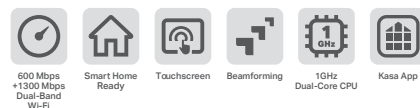

Smart Home

Ever been out of the house and wondered if you've left the light, TV or iron on? Live smarter!

IoT Router

Smart Home Router AC1900 Wi-Fi Router + Smart Home Hub + Touch Screen SR20

- Up to 1900 Mbps Wi-Fi speed (N600 + AC1300) for clear and uninterrupted 4K streaming and gaming
- Compatible with TP-Link Smart Home devices and other smart products with built-in ZigBee and Z-Wave radios
- Integrated with a 4.0-inch touch display in full color for easy control
- Maximize Wi-Fi coverage for multiple devices with dual-band antennas and advanced amplifiers
- 1GHz dual-core processor provides faster network speed for all of your networking needs at home or in the office
- Control your connected home or office anytime, anywhere using the free Kasa app available for iOS® and Android® devices