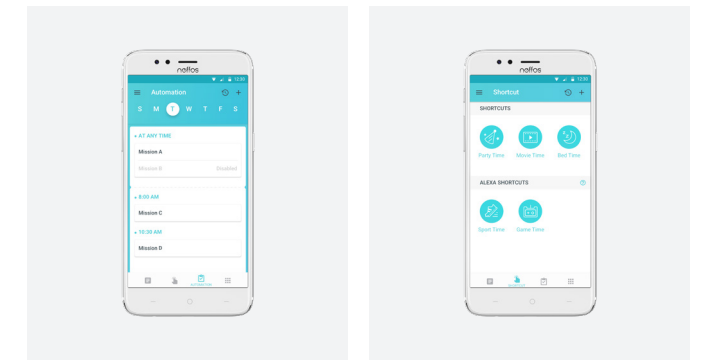

Flexible Shortcut

Flexibly control all devices at a fingertip by Deco Shortcut, providing convenient lifestyle with just a phone.