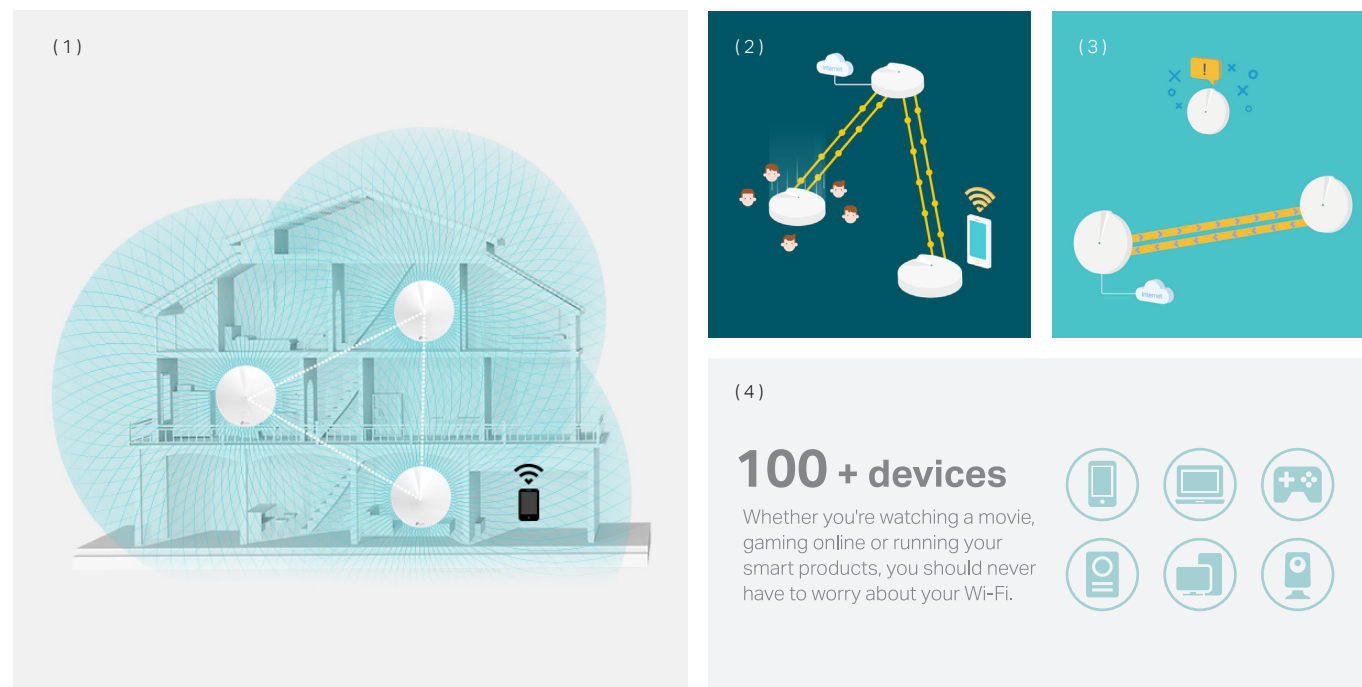

1. True Seamless Roaming

Deco units work together to form one unified network with IEEE 802.11k/v/r Mesh protocol. Your phone or tablet automatically connects to the fastest Deco as you move through your home, creating a truly seamless online experience.

2. Adaptive Routing

TP-Link Mesh Technology dynamically chooses the best route and band for your data, guaranteeing a fast connection no matter where you are in the home.

3. Self-Healing

If one Deco has an issue, the system will automatically reroute data via the other Decos to make sure you stay online.

4. No More Buffering

Tired of endless loading? With TP-Link Mesh technology, Decos can provide lag-free connections for over 100 devices.

Parental Controls

Age-level filters, access limits and user profiles to provide your family with personalized, appropriate internet access.