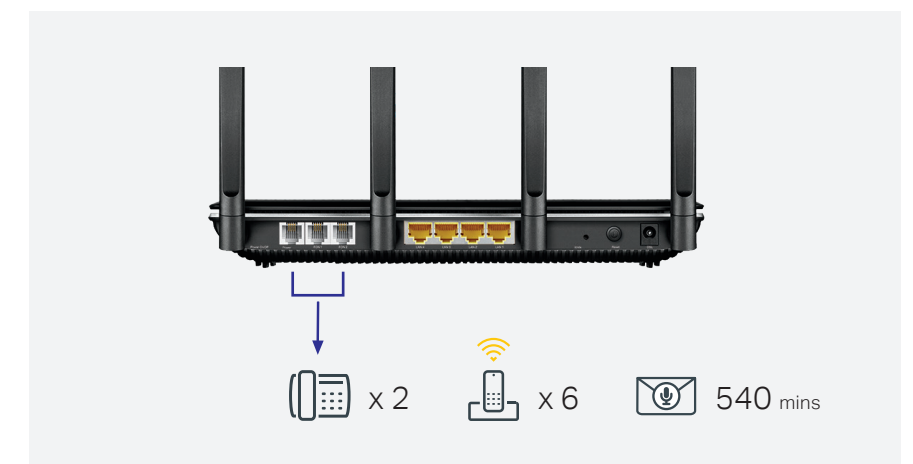

■ Archer VR2800v ■ Previous Gen

▶ **Up to 350 Mbps with Super VDSL**

The Archer VR2800v supports the new Super VDSL 35b to reach internet speeds of up to 350 Mbps.

▶ **VoIP Function**

The Archer VR2800v can be connected with up to six cordless DECT and two analog devices at once. You can also make calls without DECT telephone via the fixed network with the tpPhone app.