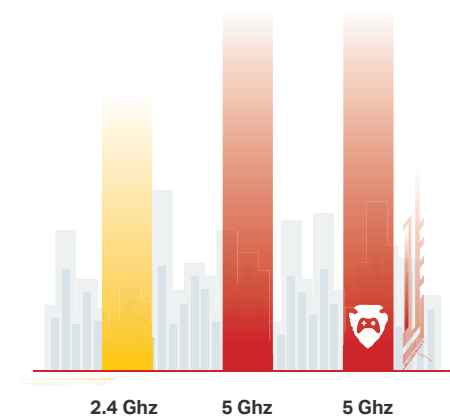

▶ Intelligent Traffic Prioritization

The Archer C5400X conquers lag, immediately eradicating it from your gaming experience. Its dynamic optimization engine automatically identifies gaming traffic to give you the tactical advantage during heated raids, PvP encounters and ranked matches. When you aren't gaming, fast-track streaming to watch immersive 4K movies.

▶ Blistering Wi-Fi Speeds

Get into the action with incredible AC5400 tri-band Wi-Fi speeds over the 2.4 GHz (up to 1000 Mbps) and two 5 GHz bands (up to 2167 Mbps). Three Wi-Fi bands make it easier to streamline your network and stay competitive in the heat of battle.

Dedicate one band to gaming traffic while the remaining two deliver high-speed Wi-Fi to the rest of your home. Or enable Smart Connect to have the router zero in on the best Wi-Fi band for every device, intelligently driving them to peak performance.