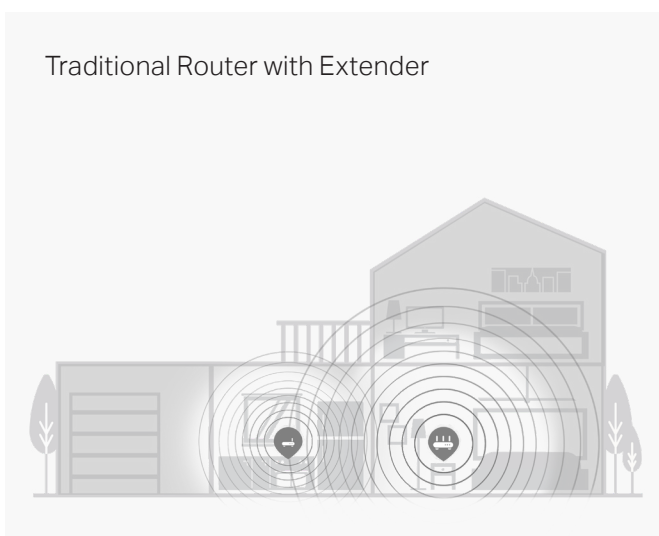

AC1200 Whole Home Mesh Wi-Fi System

deco M4*2

- Speed: AC1200 Dual Band Wi-Fi
- Coverage: 3,800 sq.ft. / 350 m² (2-pack)
- 2 Gigabit Ethernet Ports
- TP-Link Mesh Technology
- Parental Controls
- QoS
- MU-MIMO

AC1200 Whole Home Mesh Wi-Fi System

deco M3*2

- Speed: AC1200 Dual Band Wi-Fi
- Coverage: 3,500 sq.ft. / 320 m²
- 2 Gigabit Ethernet Ports*3
- TP-Link Mesh Technology
- Parental Controls
- QoS
- MU-MIMO*3