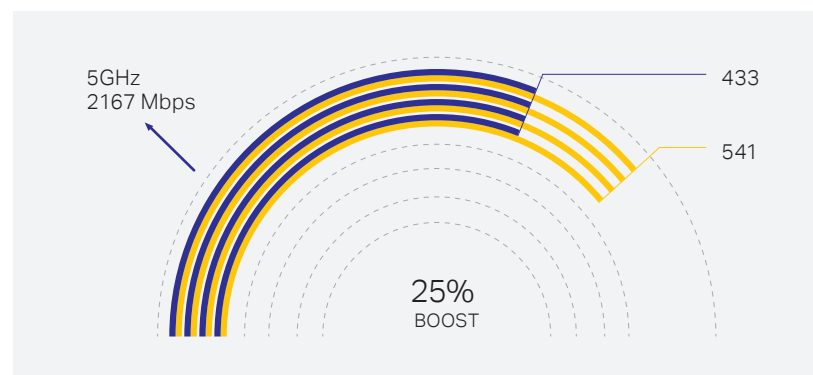

▶ **MU-MIMO for Faster Connections to Every Device**

When multiple devices are connected to the router, each needs to wait its turn before receiving more data, leading to slower network and internet speeds. MU-MIMO technology serves up to four devices at once, reducing wait time, increasing Wi-Fi throughput for every device and boosting the efficiency of each stream.

A: Traditional Router sends data to one device at a time
B: Archer VR2800v simultaneously sends data to multiple devices