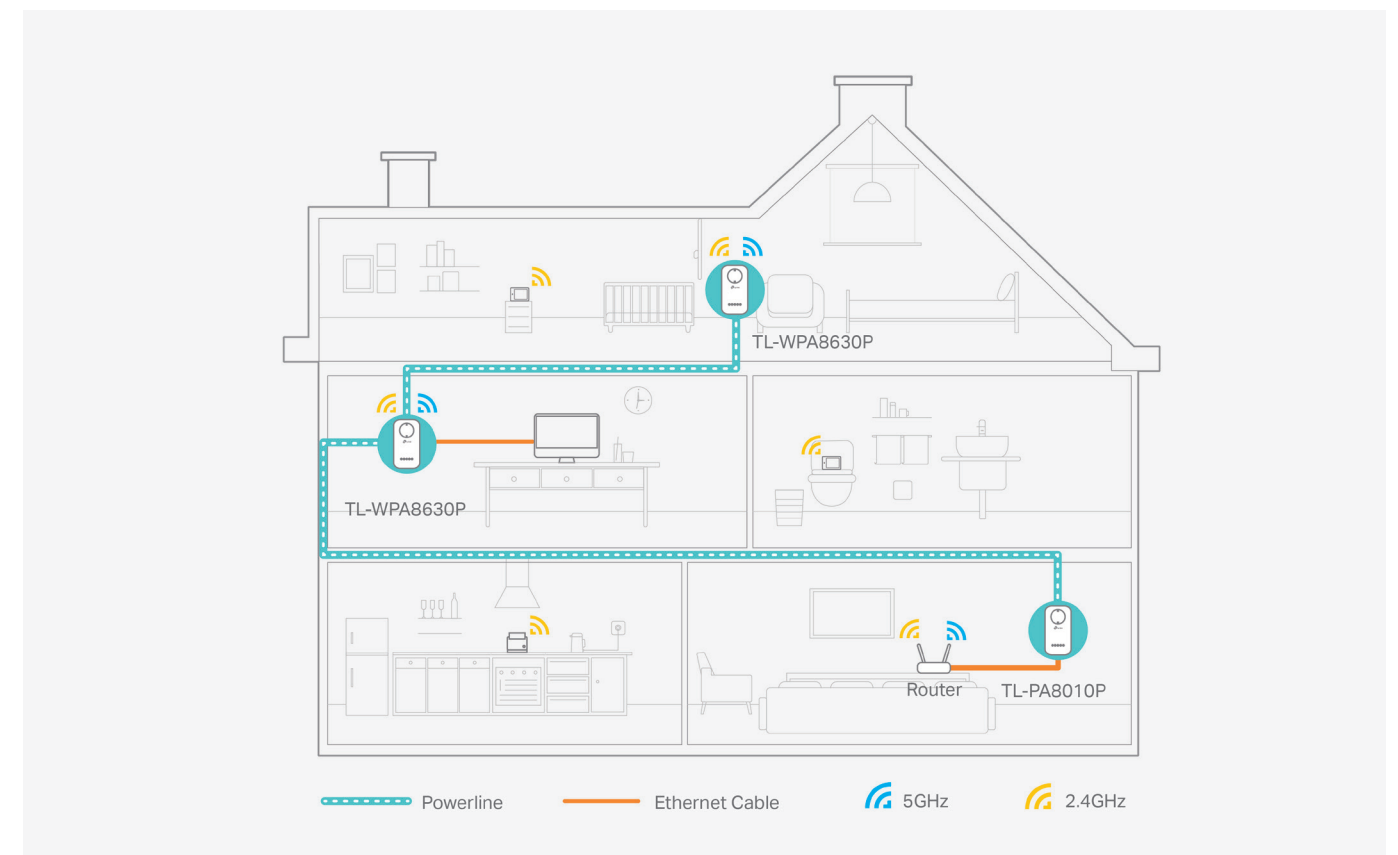

Break the Powerline Speed Limit

AV1300 Gigabit Passthrough Powerline ac Wi-Fi Kit
TL-WPA8630P KIT

AV1300 Gigabit Passthrough Powerline ac Wi-Fi Kit

TL-WPA8630P KIT

- AC1350 Dual-Band Wi-Fi - Extends 2.4GHz (450 Mbps) + 5GHz (867 Mbps) dual-band Wi-Fi speeds to every room of your house
- HomePlug AV2 Standard - High-speed data transfer rates of up to 1300 Mbps, supporting all your online needs
- Line-Neutral / Line-Ground 2x2 MIMO - Establishes multiple simultaneous connections for numerous devices
- Wi-Fi Auto-Sync¹ - Creates a simple, intuitive powerline experience. Pressing the Wi-Fi Clone button instantly copies your network name and password from your router for easy setup. Wi-Fi Move automatically applies any settings change across the network
- Easy Management - Gives you easy control of your network through a powerful web interface, the user-friendly tpPLC utility and the intuitive tpPLC mobile app

▶ Faster than faster over the Powerline

The latest HomePlug AV2 technology delivers speeds of up to 1350 Mbps over Powerline, preventing losing speed during transfers. Through the Gigabit Ethernet port, experience internet as though you were directly connected to your router.

▶ Plug and Play

Ditch the complicated setup process for good. With TP-Link powerline adapters, all it takes is two steps to get online. First, connect your TL-PA8010P to the router. Then, plug in the TL-WPA8630P wherever you need extra coverage. There you go!

*Tip: Press the "Pair" button on each adapter to enhance your network security.