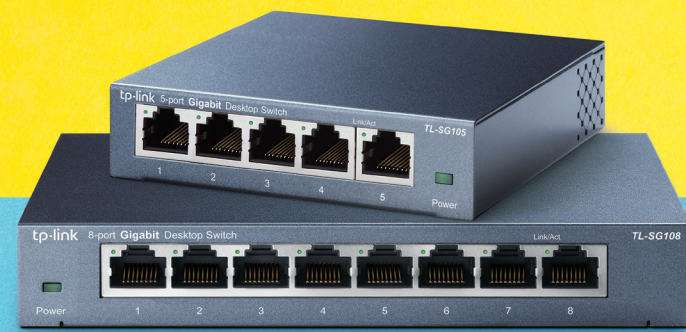

SOHO Switch

Connect multiple devices directly to your router using TP-Link's user-friendly SOHO switches. With easy plug-and-play setup, you're able to reduce network congestion and optimize signal speed.

// TL-SG105
// TL-SG108

5-Port 10/100/1000Mbps Desktop Switch

TL-SG105

8-Port 10/100/1000Mbps Desktop Switch

TL-SG108

- Ports - 5/8 10/100/1000 Mbps Auto-Negotiation RJ45 ports, supporting Auto MDI/MDIX
- Power Saving - Innovative Green Ethernet Technology saves the power consumption
- Flow Control - IEEE 802.3x Flow Control provides reliable data transfer
- Design - Steel housing, desktop or wall-mounting design
- Supports 802.1P/DSCP QoS and IGMP Snooping function
- Plug and play - No configuration needed

Gigabit Switch

5/8-Port 10/100/1000Mbps Desktop Switch

TL-SG1005D / TL-SG1008D

- Ports - 5/8 10/100/1000 Mbps Auto-Negotiation RJ45 ports, supporting Auto MDI/MDIX
- Power Saving - Innovative Green Ethernet Technology saves the power consumption
- Flow Control - IEEE 802.3x Flow Control provides reliable data transfer
- QoS - Supports QoS (802.1P/DSCP)
- 16KB Jumbo Frame - Improves performance of large data transfers
- External power adapter, plastic case
- Plug and play - No configuration needed

Fast Ethernet Switch

5/8-Port 10/100Mbps Desktop Switch

TL-SF1005D / TL-SF1008D

- Ports - 5/8 10/100 Mbps Auto-Negotiation RJ45 ports, supporting Auto MDI/MDIX
- Power Saving - Innovative Green Ethernet Technology saves the power consumption
- Flow Control - IEEE 802.3x Flow Control provides reliable data transfer
- External power adapter, plastic case
- Plug and play - No configuration needed

	Gigabit Switches				Fast Ethernet Switches	
Model	TL-SG108	TL-SG105	TL-SG1008D	TL-SG1005D	TL-SF1008D	TL-SF1005D
Description	8-Port 10/100/1000Mbps Desktop Switch	5-Port 10/100/1000Mbps Desktop Switch	8-Port 10/100/1000Mbps Desktop Switch	5-Port 10/100/1000Mbps Desktop Switch	8-Port 10/100Mbps Desktop Switch	5-Port 10/100Mbps Desktop Switch
Ethernet Ports	8 Gigabit ports	5 Gigabit ports	8 Gigabit ports	5 Gigabit ports	8 × 10/100 Mbps ports	5 × 10/100 Mbps ports
Jumbo Frame	16KB	16KB	16KB	16KB	2KB	2KB
IGMP Snooping	•	•				
QoS	•	•	•	•		
Power Saving	•	•	•	•	•	•
Flow Control	•	•	•	•	•	•
External power adapter	•	•	•	•	•	•