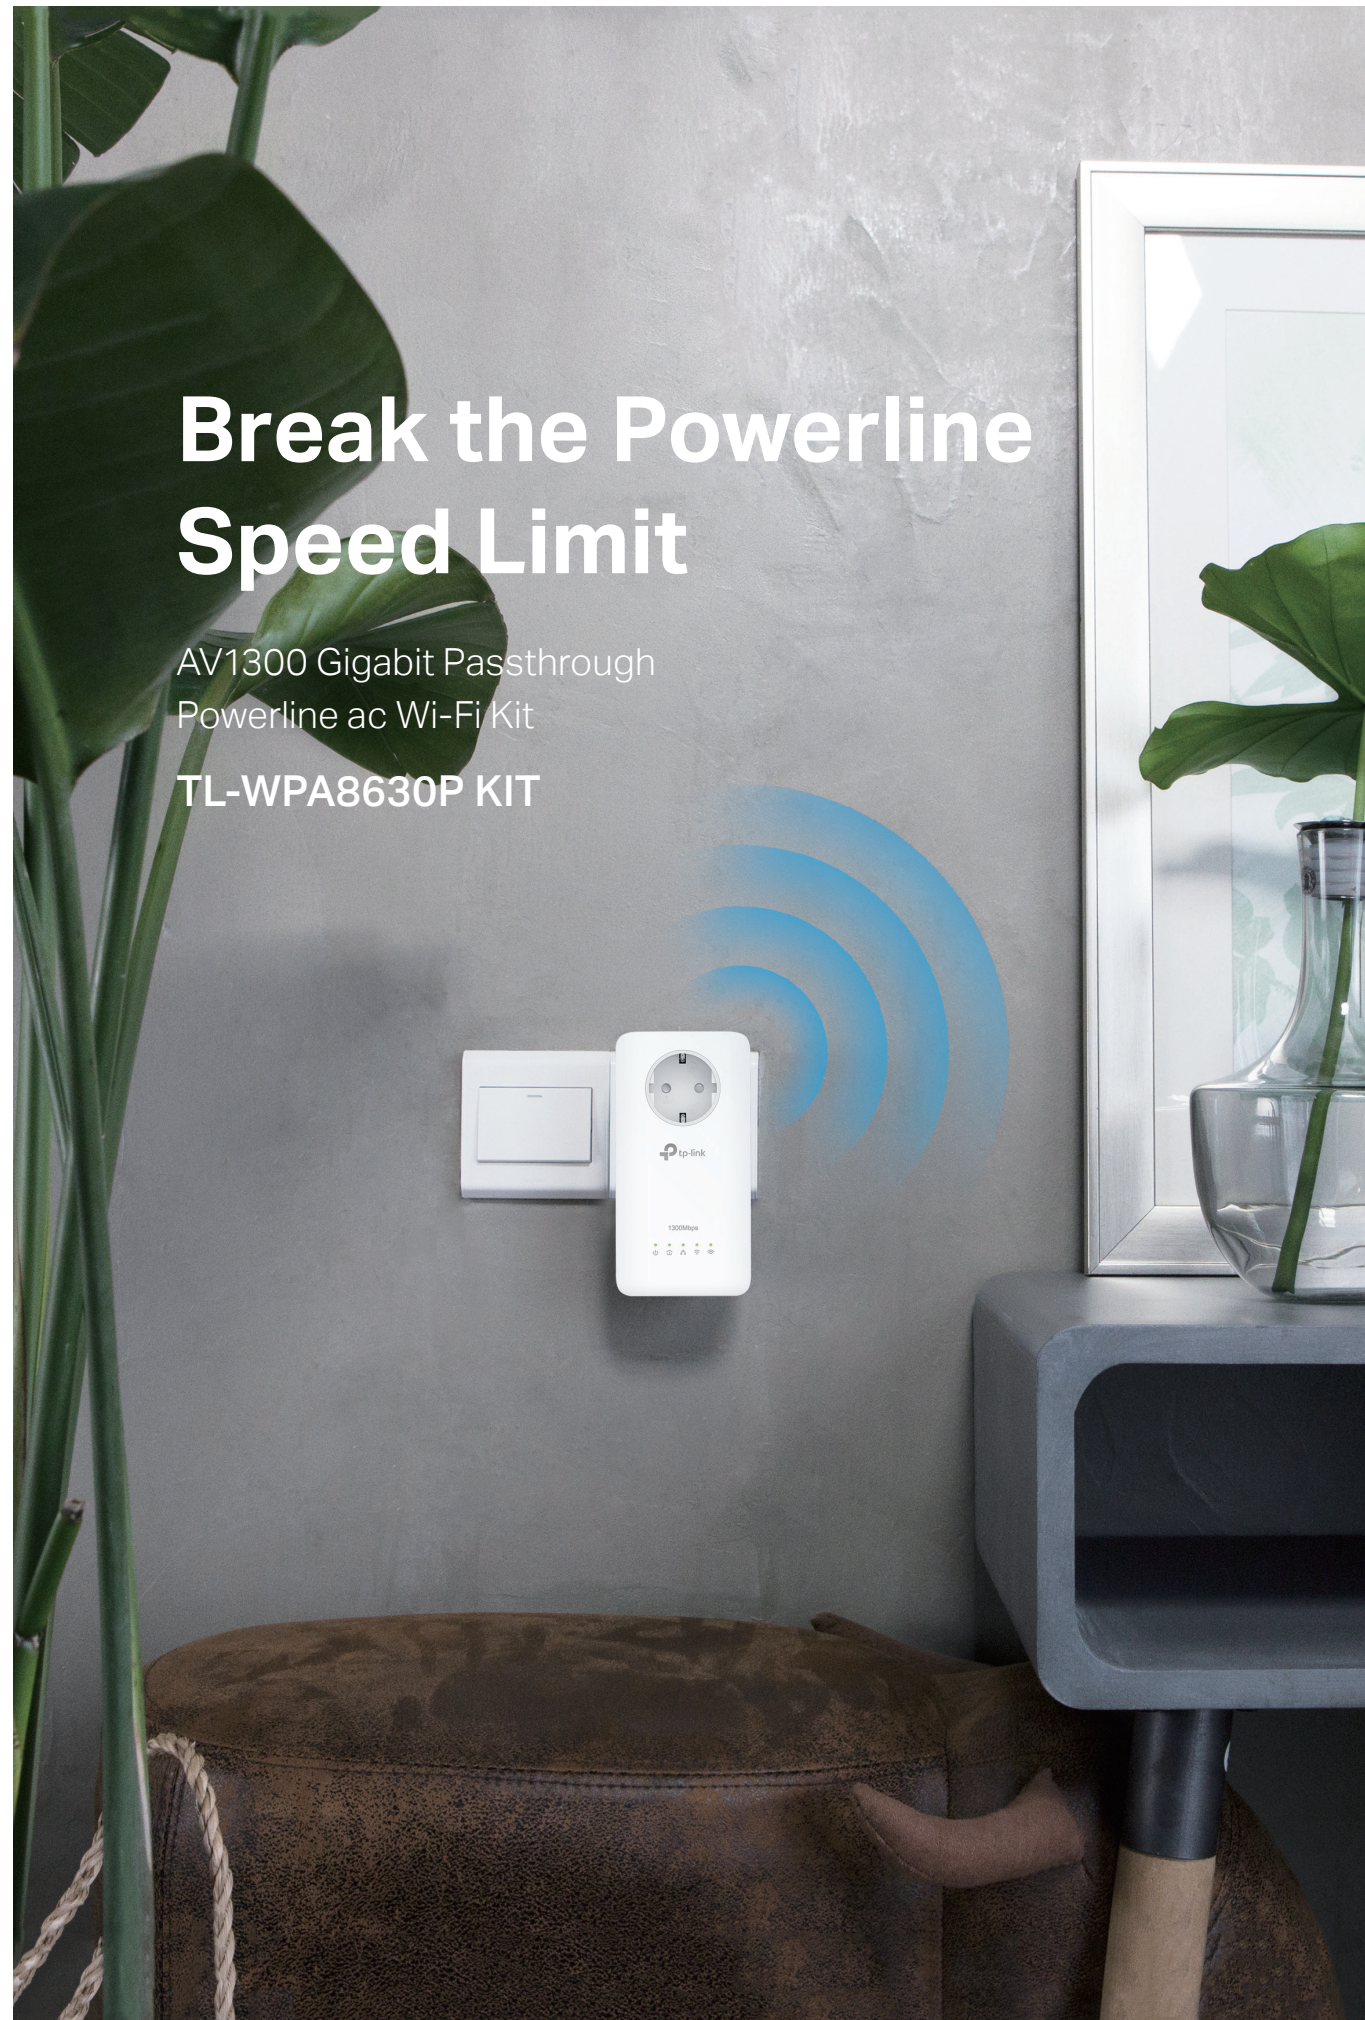

Break the Powerline Speed Limit

AV1300 Gigabit Passthrough Powerline ac Wi-Fi Kit
TL-WPA8630P KIT

AV1300 Gigabit Passthrough Powerline ac Wi-Fi Kit

TL-WPA8630P KIT

- AC1350 Dual-Band Wi-Fi - Extends 2.4GHz (450 Mbps) + 5GHz (867 Mbps) dual-band Wi-Fi speeds to every room of your house
- HomePlug AV2 Standard - High-speed data transfer rates of up to 1300 Mbps, supporting all your online needs
- Line-Neutral / Line-Ground 2x2 MIMO - Establishes multiple simultaneous connections for numerous devices
- Wi-Fi Auto-Sync¹ - Creates a simple, intuitive powerline experience. Pressing the Wi-Fi Clone button instantly copies your network name and password from your router for easy setup. Wi-Fi Move automatically applies any settings change across the network
- Easy Management - Gives you easy control of your network through a powerful web interface, the user-friendly tpPLC utility and the intuitive tpPLC mobile app

▶ Faster than faster over the Powerline

The latest HomePlug AV2 technology delivers speeds of up to 1350 Mbps over Powerline, preventing losing speed during transfers. Through the Gigabit Ethernet port, experience internet as though you were directly connected to your router.