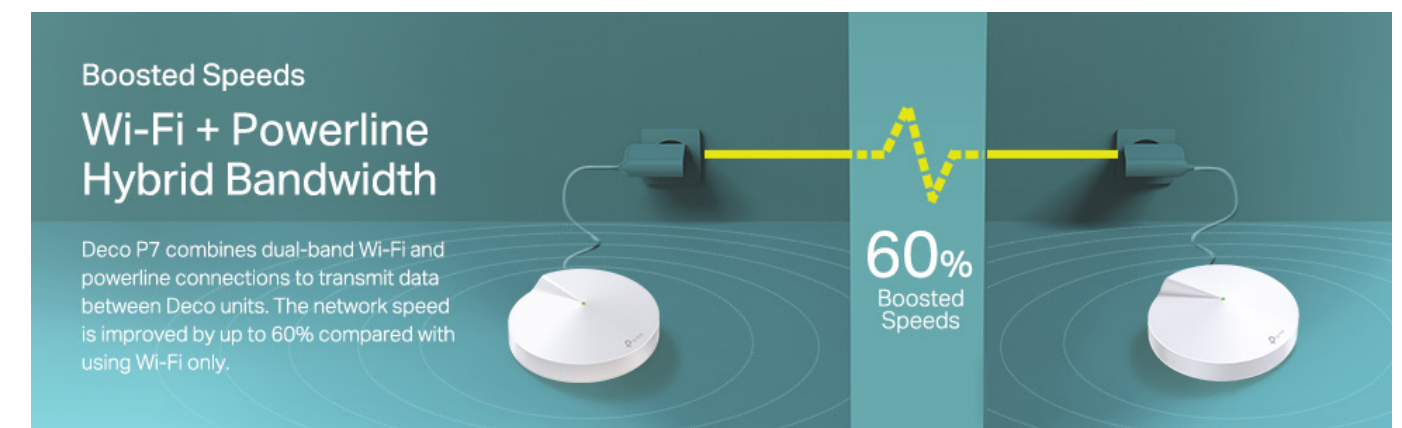

AC1300+AV600 Whole Home Hybrid Mesh Wi-Fi System

deco P7

- Speed: AC1300 Dual Band Wi-Fi + AV600 Powerline
- Whole Home Coverage without Limits*1
- Quad-Core CPU
- Bluetooth 4.2 (for easy setup)
- 2 Gigabit Ethernet Ports
- 4 Internal Omni-Directional Antennas for Wireless Radios
- TP-Link Mesh Technology
- TP-Link HomeCare™ (Parental Controls, Antivirus, QoS)

Wi-Fi + Powerline Hybrid Bandwidth

Powerline and wireless connections work together to link Deco P7 units, providing even faster network speeds and truly seamless coverage.

AC1300 Whole Home Mesh Wi-Fi System

deco M5

- Wireless: AC1300 Dual Band Wi-Fi
- Coverage: 5,500 sq.ft. / 500 m² (3-pack)
- Quad-Core CPU
- Bluetooth 4.2 (for easy setup)
- 2 Gigabit Ethernet Ports
- 4 Internal Omni-Directional Antennas for Wireless Radios
- TP-Link Mesh Technology
- TP-Link HomeCare™ (Parental Controls, Antivirus, QoS)