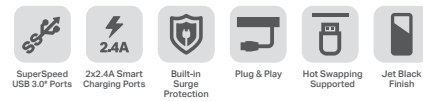

USB 3.0 7-Port Hub with 2 USB Ultra Fast Charging Ports

UH720

- Jet Black Finish
- Adds seven additional 3.0 USB-A ports for superspeed data transfer
- Adds two extra USB charging ports, up to 5V/2.4A, total 24W/4.8A ultra fast charging outputs
- TP-Link Smart Charging technology that charges up to 65% faster
- Built-in surge protection for data safety