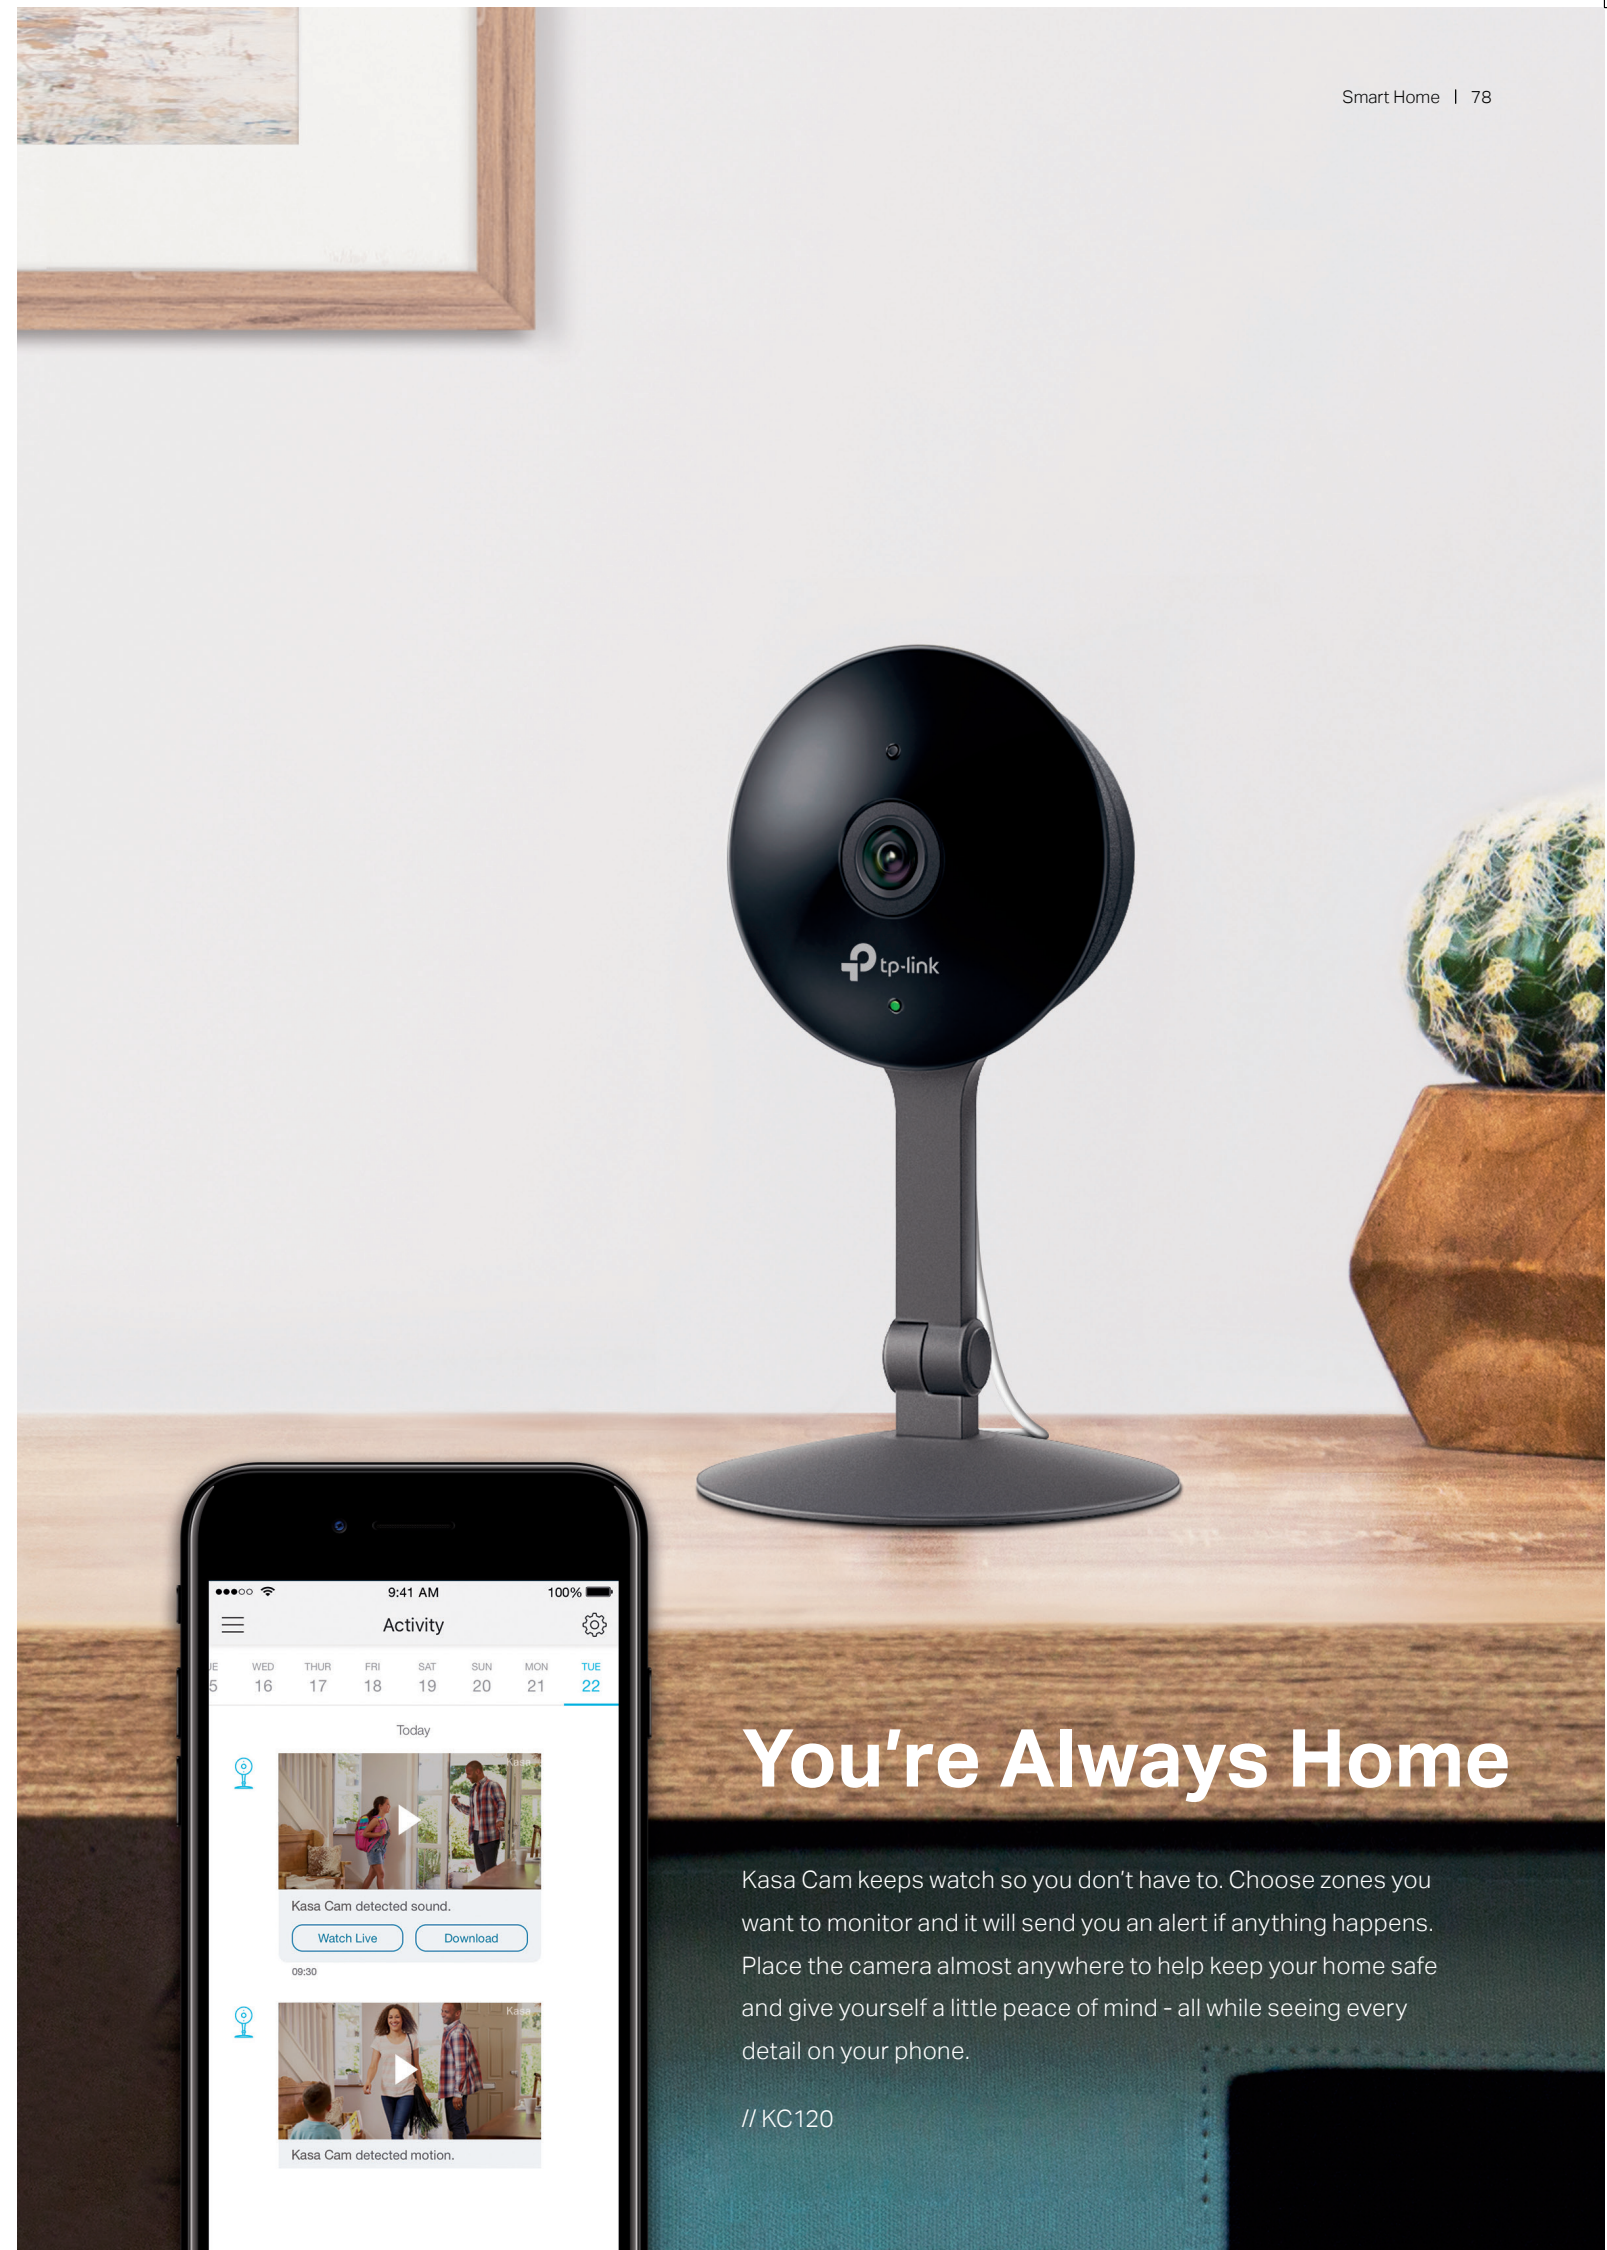

HD Day/Night Wi-Fi Cloud Camera
NC260

- Easily install, configure and control with the TP-Link tpCamera™ app on iOS® or Android®
- Receive email or smartphone notifications triggered by audio and motion detection
- Vivid color video in the day and clear monochrome in the dark
- 30fps in HD resolution (1280 x 720) for sharp and smooth video picture display
- Prompt two-way audio for instant communication from afar
- Supports Micro SD card for additional local storage of up to 128GB

HD Day/Night Cloud Camera, 300Mbps Wi-Fi
NC250

- Easily install, configure and control with the TP-Link tpCamera™ app on iOS® or Android®
- Receive email or smartphone notifications triggered by audio and motion detection
- Vivid color video in the day and clear monochrome in the dark
- 30fps in HD resolution (1280 x 720) for sharp and smooth video picture display
- Fast and stable 300 Mbps wireless connectivity

You're Always Home

Kasa Cam keeps watch so you don't have to. Choose zones you want to monitor and it will send you an alert if anything happens. Place the camera almost anywhere to help keep your home safe and give yourself a little peace of mind - all while seeing every detail on your phone.

// KC120