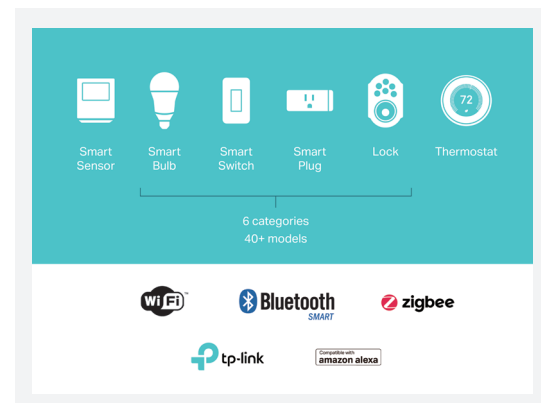

AC2200 Tri-Band

Dedicated one of the two 5GHz bands as the backhaul between Deco nodes, provides a larger coverage and higher internet speed.

Smart Home Hub

Whole-home Wi-Fi, Bluetooth and ZigBee are supported. Deco provides full integration with Amazon Alexa and IFTTT, and is compatible with 6 categories of smart devices.

One Hub, One App

The Deco app can manage all your smart home devices, so there's no need to install an additional hub.

Mesh for Wi-Fi, ZigBee and Bluetooth

Enjoy Wi-Fi, Bluetooth and ZigBee throughout your home.

Great Compatibility

Deco M9 Plus is compatible with Smart Sensors, Smart Bulbs, Smart Switches, Smart Plugs, Smart Locks and Thermostat, including more than 40 kinds of models from TP-Link smart devices, GE, Kwikset and other leading brands. More compatible devices are coming soon.