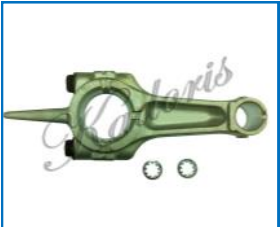

Mitsubishi

	KIC Code	Fits for Model	Standard	OEM
1	53-6005	Mitsubishi T200/TL43	STD	

Komatsu

1 Photo Not Available

	KIC Code	Fits for Model	Standard	OEM
1	53-5201	Komatsu G4K	STD	

Robin

	KIC Code	Fits for Model	Standard	OEM
1	53-7001	Robin EC10	STD	106-22501-01