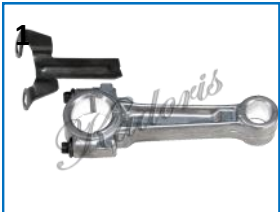

Tecumseh

	KIC Code	Fits for Model	Standard	OEM
1	53-7501	Tecumseh	STD	32875
1	53-7501-1	Tecumseh	010	32875-A

	KIC Code	Fits for Model	Standard	OEM
2	53-7502	Tecumseh	STD	34383

	KIC Code	Fits for Model	Standard	OEM
3	53-7503	Tecumseh	STD	30963-B