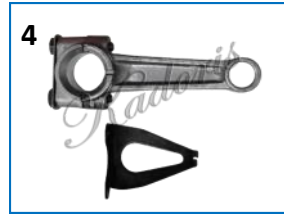

KIC Code	Fits for Model	Standard	OEM
4	53-1004	B&S 6HP	STD	295838