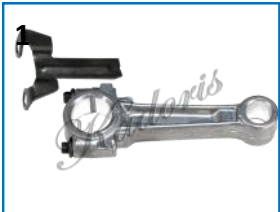

Tecumseh

	KIC Code	Fits for Model	Standard	OEM
1	53-7501	Tecumseh	STD	32875
1	53-7501-1	Tecumseh	010	32875-A

	KIC Code	Fits for Model	Standard	OEM
2	53-7502	Tecumseh	STD	34383

	KIC Code	Fits for Model	Standard	OEM
3	53-7503	Tecumseh	STD	30963-B