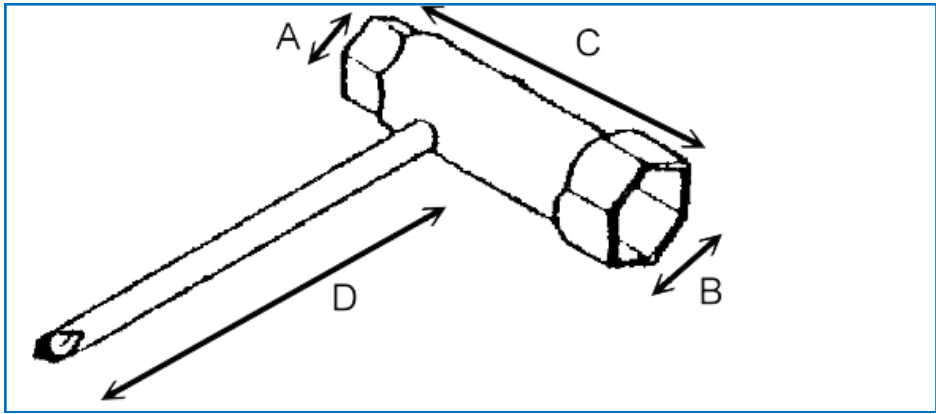

Combination wrench

KIC Code	Fits for Model	Standard (mm)					OEM
		A	B	C	D	shape	
81-9001	Husqvarna Universal//Stihl 009/010/011/012/017/018/019/020/021 /023/025/024/026/028/029/039/034/03 6/038/042/044/046/048/064/066/08S/0	13	19	60	140		501 69 17-01//1129- 890-3401/1119-890- 3405
81-9001-1	Husqvarna Universal//Stihl 009/010/011/012/017/018/019/020/021 /023/025/024/026/028/029/039/034/03 6/038/042/044/046/048/064/066/08S/0	13	19	67	160		501 69 17-01//1129- 890-3401/1119-890- 3405
81-9005	Universal//McCulloch 610/650/120//	13	16				
81-9002	Stihl 050/051/070/L02/075/076/090	17	19	60			1111-890-3400/1106- 890-3402
81-9002-1	Stihl 050/051/070/L02/075/076/090	17	19	75			1111-890-3400/1106-
81-9003	Universal	19	21				
81-9004	Universal	10	19				
81-2001	Honda GX110~390						
81-9006	Universal//Poulan 405/655	14	19				
81-9013	Universal	15	19	160			
81-9015	Universal	13	19	150			
81-9016	Universal	17	19	180			
81-9010	Universal	13	19	60	136	Torx	
81-9011	Universal	19	21			Torx	
81-9012	Universal	13	19	82	204	Torx	
81-9014	Universal	17	19	90	200	Torx	
81-9021	Universal (A quality)	13	19				
81-9023	Universal	13	17