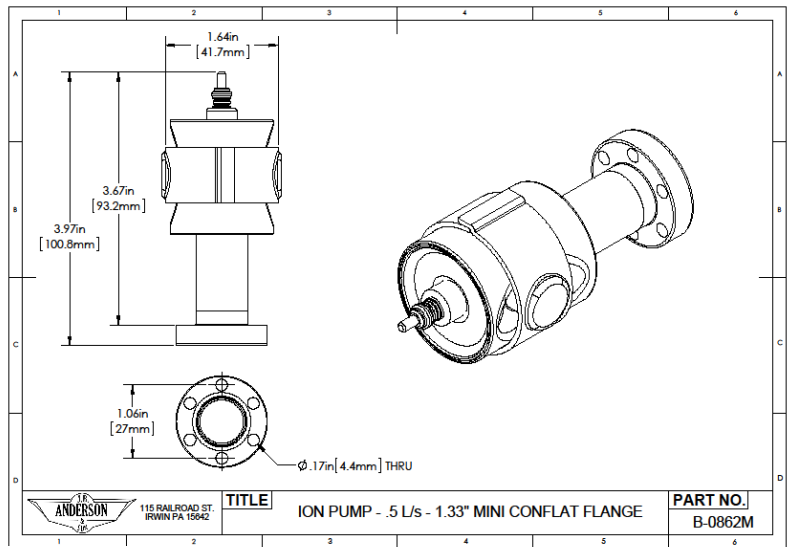

DEP (Dual Element Pump) 1l/s

.5l/s MODION® (Mini Conflat)