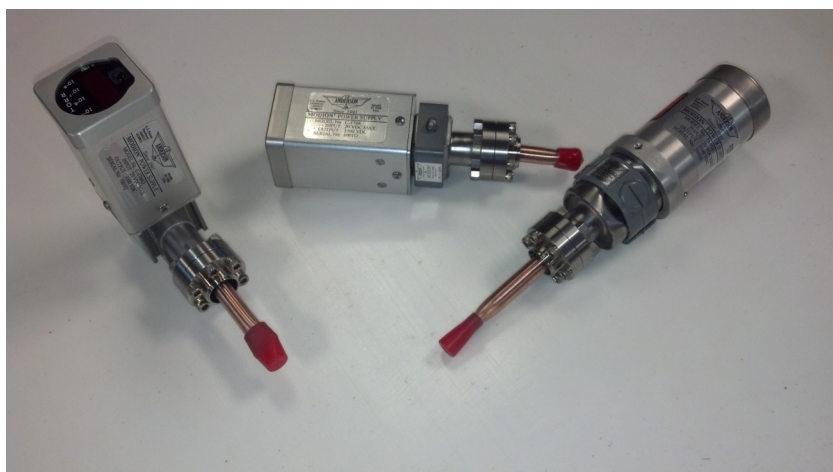

MODION®

Modular Ion Pump Systems

www.jbanderson.net

Pumping Speeds:

- .5 l/s MODION®
- 1 l/s DEP (Dual Element Pump)
- 2 l/s Quad Pump

MODION®

MODION® is a compact, modular ion pump system offered with several connection styles to choose from, and available in pumping speeds of .5l/s, 1l/s, and 2l/s. This product guide covers our commercial pumps. For custom pumps and power supplies, please contact J.B. Anderson & Son, Inc.

MODION® INFORMATION

| PUMPING SPEED | PRODUCT | CONNECTION | PART NUMBER | MASS | 2013 Pricing |
|---------------|---------------------------------|---------------------|-------------|-------|--------------|
| .5l/s | MODION® | 2.75" CONFLAT | B-0861 | 330gm | \$503.50 |
| .5l/s | MODION® (Extended Life Cathode) | 2.75" CONFLAT | B-0861T | 330gm | \$535.30 |
| .5l/s | MODION® | MINI CONFLAT (1.33) | B-0862M | 159gm | \$545.90 |
| .5l/s | MODION® (Extended Life Cathode) | MINI CONFLAT (1.33) | B-0862T | 159gm | \$572.40 |
| .5l/s | MODION® | SWAGELOK STYLE | C-1368 | - | \$641.30 |
| | | | | | |
| 1l/s | MODION® (Dual Element Pump) | MINI CONFLAT (1.33) | C-1625M | 78gm | \$662.50 |
| | | | | | |
| 2l/s | MODION® (Quad pump) | MINI CONFLAT (1.33) | C-1765M | 120gm | \$1,325.00 |
| | | | | | |
| .5l/s | POWER SUPPLY (MODION®) | - | D-0585 | 170gm | \$583.00 |
| 1l/s | POWER SUPPLY (DEP) | - | C-1766 | 240gm | \$609.50 |
| 2l/s | POWER SUPPLY (Quad) | - | C-1766Q | 240gm | \$609.50 |