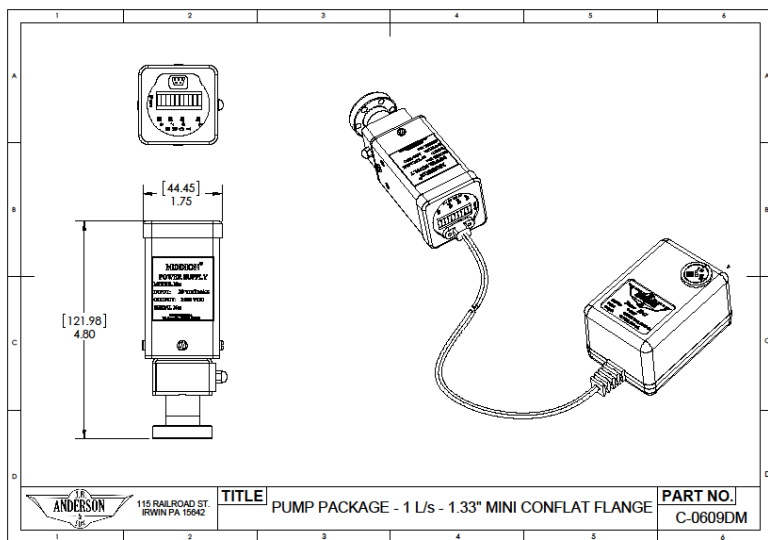

.5l/s MODION®

.5l/s MODION® (Mini Conflat)

.5l/s MODION® Package (Mini Conflat)

DEP (Dual Element Pump) 1l/s

Quad Pump 2l/s

DEP Package (1l/s)

Since 1941

J.B. Anderson & Son, Inc.