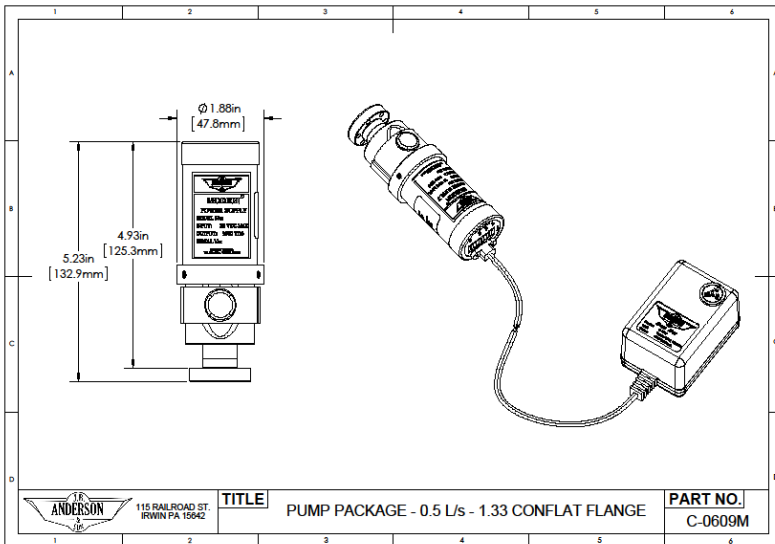

.5l/s MODION® Package (Mini Conflat)