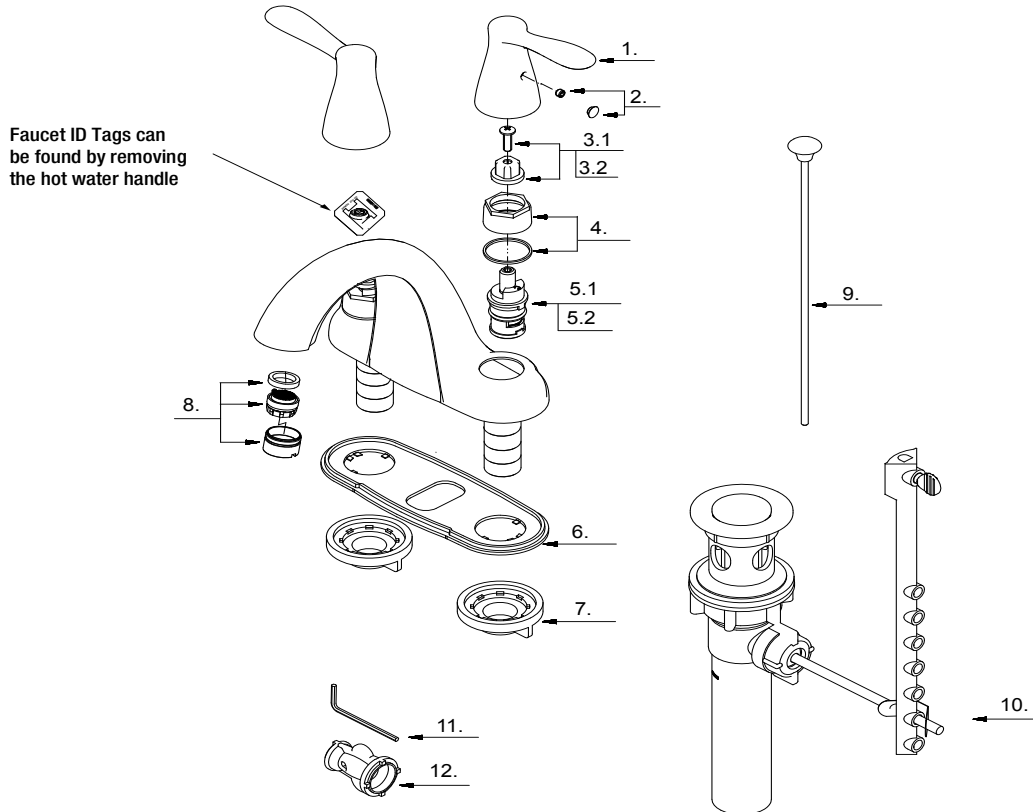

**Glacier Bay Gable 4 in. Centerset 2-Handle Mid-Arc Bathroom
Faucet with Pop-Up**

MODEL	STORE SKU#	FINISH
F51A1074CP	192 981	Chrome
F51A1074BNV	193 014	Brushed Nickel

Part	Description	Part Number
1	Handle	A069382*
2	Set Screw and Index Button	A66G325
3.1	Adaptor & Screw (H)	A66D574H
3.2	Adaptor & Screw (C)	A66D574C
4	Bonnet & Washer	A663631
5.1	Ceramic Disc Cartridge (C)	A507104N
5.2	Ceramic Disc Cartridge (H)	A507103N

Part	Description	Part Number
6	Gasket	A011005
7	Mounting Nut	A504023
8	Aerator	A500992N-T*
9	Lift Rod & Lift Rod Knob	A025041*
10	Drain Assembly Less Lift Rod	A556012L*
11	Hex Wrench	A031000NI
12	Aerator Wrench	A031245

*Specify Finish

Many replacement cartridges, aerators, and drain assemblies can be purchased at your local The Home Depot store or online at HOMEDEPOT.COM

To Order Parts Call: 1-855-HD-GLACIER