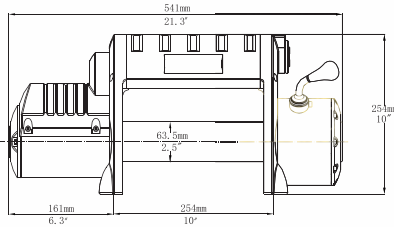

Dimensions

34
PAGE
EXTREME ACTION ACCESSORIES

SWITCH BLOCK

#47-3202