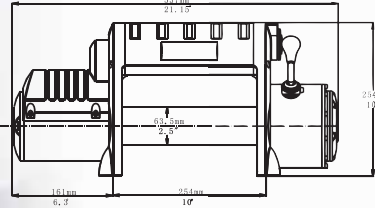

Dimensions