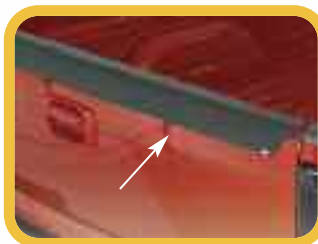

Tailgate Cap