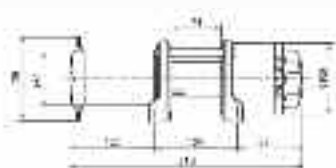

ATW PRO-3500 *Steel Rope!*

MECHANICAL COMPONENTS
WARRANTY: 3 YEAR

ELECTRICAL PARTS
WARRANTY: 12 MONTH

PRO TRAILER SERIES

Fairlead available for replacement
PN# 47-3420

Handlebar Switch
Included

Dimensions

47-1235 SPECIFICATIONS ATW Pro-3500

Rated Line Pull:	3500lbs. Rated Single Line Pull
Motor:	1.1HP Permanent Magnet Motor DC 12V
Control:	Handlebar Mounted Switch Included
Gear Ratio:	153:1
Clutch:	Turn 90. By Hand Wheel
Brake:	Eccentric Block Type (EBT)
Drum Size:	Diameter/Length 2.0" x 2.9"
Wire Rope:	Length 31ft. of 1/4" Diameter Galvanized Aircraft Cable
Fairlead:	4-Way Roller Fairlead
Recommended Battery:	650CCA minimum for winching
Finish:	Black w/ Yellow Ends
Weight:	28.6 lbs.
Overall Dimensions:	4.9" x 3" (124mm x 76mm)
Mounting Bolt Pattern:	13.5" x 4.7" x 5.1"

T-MAX WINCHES - ATW PRO TRAILER SERIES

WHAT YOU NEED FOR A FULL RECOVERY

34
PAGE

MINIMUM RECOMMENDED EQUIPMENT

1. Westin T-MAX Winch	4. Snatch Block
2. 4-Way Roller Fairlead	5. 3/4" Bow Shackle
3. Wire Cable	6. 4" X 10' Tree Trunk Protector

Load Rated
28.5 TON

NEW!

ATV ACCESSORY KIT #47-3201

- TWO TREE TRUNK PROTECTORS
- ONE GEAR BAG
- TWO 1/2" D-SHACKLES
- ONE SNATCH BLOCK

LINE PULL & CABLE CAPACITY

Layer of Cable:	1	2	3	4
Rated Line Pull (lbs):	3500	2920	2540	2260
Pull Per Layer (kgs):	1589	1326	1153	1026
Cumulative ft:	9.3	20.3	32.6	50.0
Cable Capacity m:	2.8	6.1	9.8	15.0

LINE SPEED & AMP DRAW-FIRST LAYER

Line Pull:	lbs		1000	2000	3000	3500	
	kgs		No Load	454	907	1360	1587
Line Speed:	fpm	14.8	9.5	8.5	6.6	5.9	
	mpm	4.5	2.9	2.6	2.4	1.8	
Motor Current:	amps	25	79	122	160	200