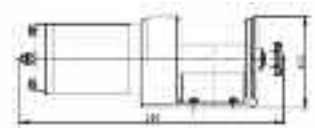

Bolt Pattern

LINE SPEED & AMP DRAW-FIRST LAYER

Line Pull:	lbs	No Load	500	1000	1500	2000
	kgs	No Load	227	454	680	906
Line Speed:	fpm	10.5	9.2	7.5	5.9	4.2
	mpm	3.2	2.8	2.3	1.8	1.3
Motor Current:	amps	8	30	60	90	118