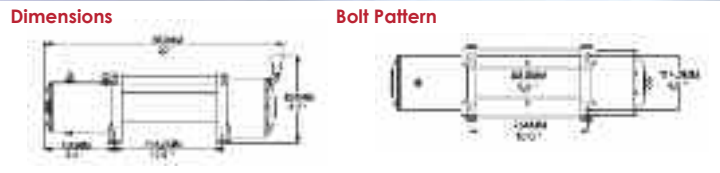

WINCHES - T-MAX - OFF-ROAD SERIES

EW-8500

Steel Rope!

*Corded Controller
Included*

*Controller available
for replacement
PN# 47-3520*

**MECHANICAL COMPONENTS
WARRANTY: 3 YEAR**

**ELECTRICAL PARTS
WARRANTY: 12 MONTH**

47-1486 Steel Rope EW-8500

- **Rope:** Galvanized Aircraft Cable w/Replaceable Clevis Hook Length 94ft. (28m) of 5/16" (8.2mm) Diameter
- **Fairlead:** 4-Way Roller Fairlead (#47-3400)
- **Weight:** 80.5 lbs.

EW-8500 SPECIFICATIONS

- **Rated Line Pull:** 8,500lbs. Rated Single Line Pull
- **Motor:** 5.5HP/12V Series-Wound
- **Control:** Corded Hand-held Control Included (12' lead / 3.7 m)
- **Gear Train:** 3 Stage Planetary
- **Gear Ratio:** 172.8:1
- **Clutch:** Shift Pin Ring Gear
- **Brake:** Automatic In-The Drum
- **Drum Size:** Diameter 2.5" (63.5mm) Length 8.75" (222mm)
- **Recommended Battery:** 650CCA minimum for winching
- **Finish:** Dark Gray
- **Overall Dimensions:** (L x W x H) 22"x6.3"x8.1" (557x160x205 mm)
- **Mounting Bolt Pattern:** 10.00±0.015IN×4.50±0.010IN (254.0×114.3mm)

(See Line Pull and Line speed chart below)

WINCHES - T-MAX - OFF-ROAD SERIES

EW-8500S

Synthetic Rope!

*Corded Controller
Included*

47-1487 Synthetic Rope EW-8500S

- **Rope:** Synthetic Rope Length 100' of 11/32" diameter
- **Fairlead:** Aluminum Fairlead
- **Weight:** 66 lbs.

EW-8500S SPECIFICATIONS

- **Rated Line Pull:** 8,500lbs. Rated Single Line Pull
- **Motor:** 5.5HP/12V Series-Wound
- **Control:** Corded Hand-held Control Included (12' lead / 3.7 m)
- **Gear Train:** 3 Stage Planetary
- **Gear Ratio:** 172.8:1
- **Clutch:** Shift Pin Ring Gear
- **Brake:** Automatic In-The Drum
- **Drum Size:** Diameter 2.5" (63.5mm) Length 8.75" (222mm)
- **Recommended Battery:** 650CCA minimum for winching
- **Finish:** Dark Gray
- **Overall Dimensions:** (L x W x H) 22"x6.3"x8.1" (557x160x205 mm)
- **Mounting Bolt Pattern:** 10.00±0.015IN×4.50±0.010IN (254.0×114.3mm)

APPLY TO 8500 AND 8500S