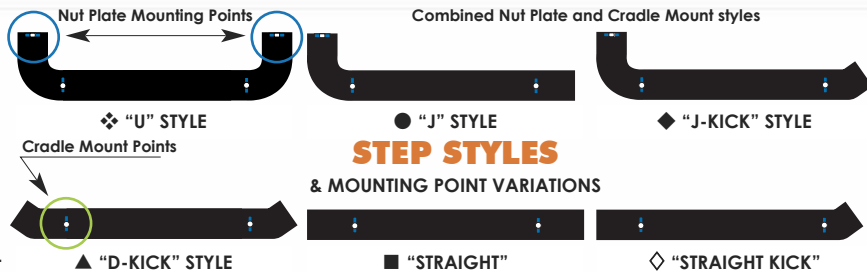

SIDE PRODUCT

STEP BARS & RUNNING BOARDS

INCLUDES:

OVAL TUBES • OVAL & ROUND STEP BARS • RUNNING BOARDS • BODY TRIM

4" OVAL TUBE

Universal 4" Oval Tubes are available in six lengths and feature molded styled ends for a finished look. They feature cradle mounting technique with no-drill installations and are available in polished stainless steel or black e-coated mild steel.

22-SERIES

38
PAGE

40
PAGE

PLATINUM 4" OVAL

Platinum Oval Step Bars are made from an elliptical shaped bar and provide a wider step surface. The step pad features a molded multi-level design for a sleek look. Platinum Oval Step Bars maximize Westin's quality engineering and provide a unique custom look.

STANDARD & WHEEL-2-WHEEL

39
PAGE

NEW!

3" ROUND STEP BARS

- SIGNATURE SERIES (25)
- E-SERIES (23)
- PLATINUM SERIES (26)

e-series

MATERIAL & FINISH MATTERS

42
PAGE

**SIGNATURE
BLACK GALVANIZED
& CHROMED MILD STEEL**

PREMIER 6" OVAL TUBE

Premier 6" Oval Tube offer the largest step area for sure footed entry into full sized trucks and SUVs. Available in polished stainless steel and black powdercoat finish.

4 LENGTHS TO FIT ALL FULL SIZE TRUCKS & SUVs

Premier 6" Oval Side Bars bring unique styling and traditional tube mounting together!

UTILIZES 22-SERIES MOUNT KITS

STEP BARS & RUNNING BOARDS

STEP TO VEHICLE MOUNTING