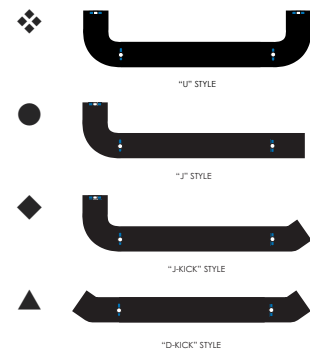

2006-11 Ridgeline
#26-2880

PRODUCT SERIES

26

CHART SYMBOL STEP STYLE

- MOUNT KIT INCLUDED
- 3" ROUND TUBE
- 304 STAINLESS STEEL
- RECESSED STEP AREA
- NO-DRILL INSTALLATION

FINISH: CHROME
MATERIAL: STAINLESS STEEL
WARRANTY: LIFETIME

3" ROUND STEP BARS