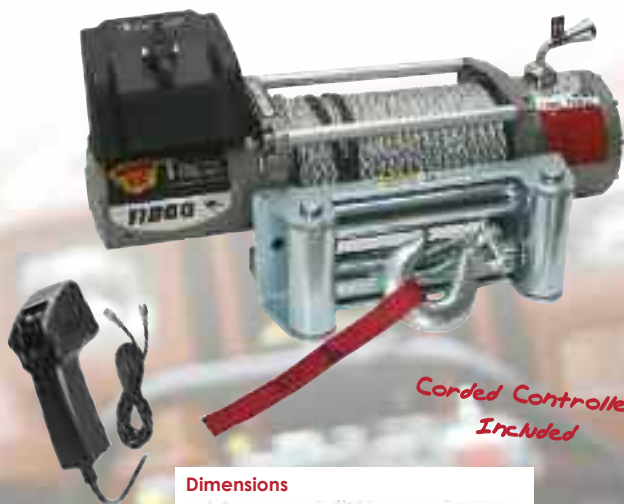

**EW-11000** *Steel Rope!*

*Corded Controller Included*

**Dimensions**

**Bolt Pattern**

**47-1411 Steel Rope EW-11000**

- Rope:** Galvanized Aircraft Cable w/Replaceable Clevis Hook Length 94ft. (28m) of 5/16" (8.2mm) Diameter
- Fairlead:** 4-Way Roller Fairlead (#47-3400)
- Weight:** 95 lbs.