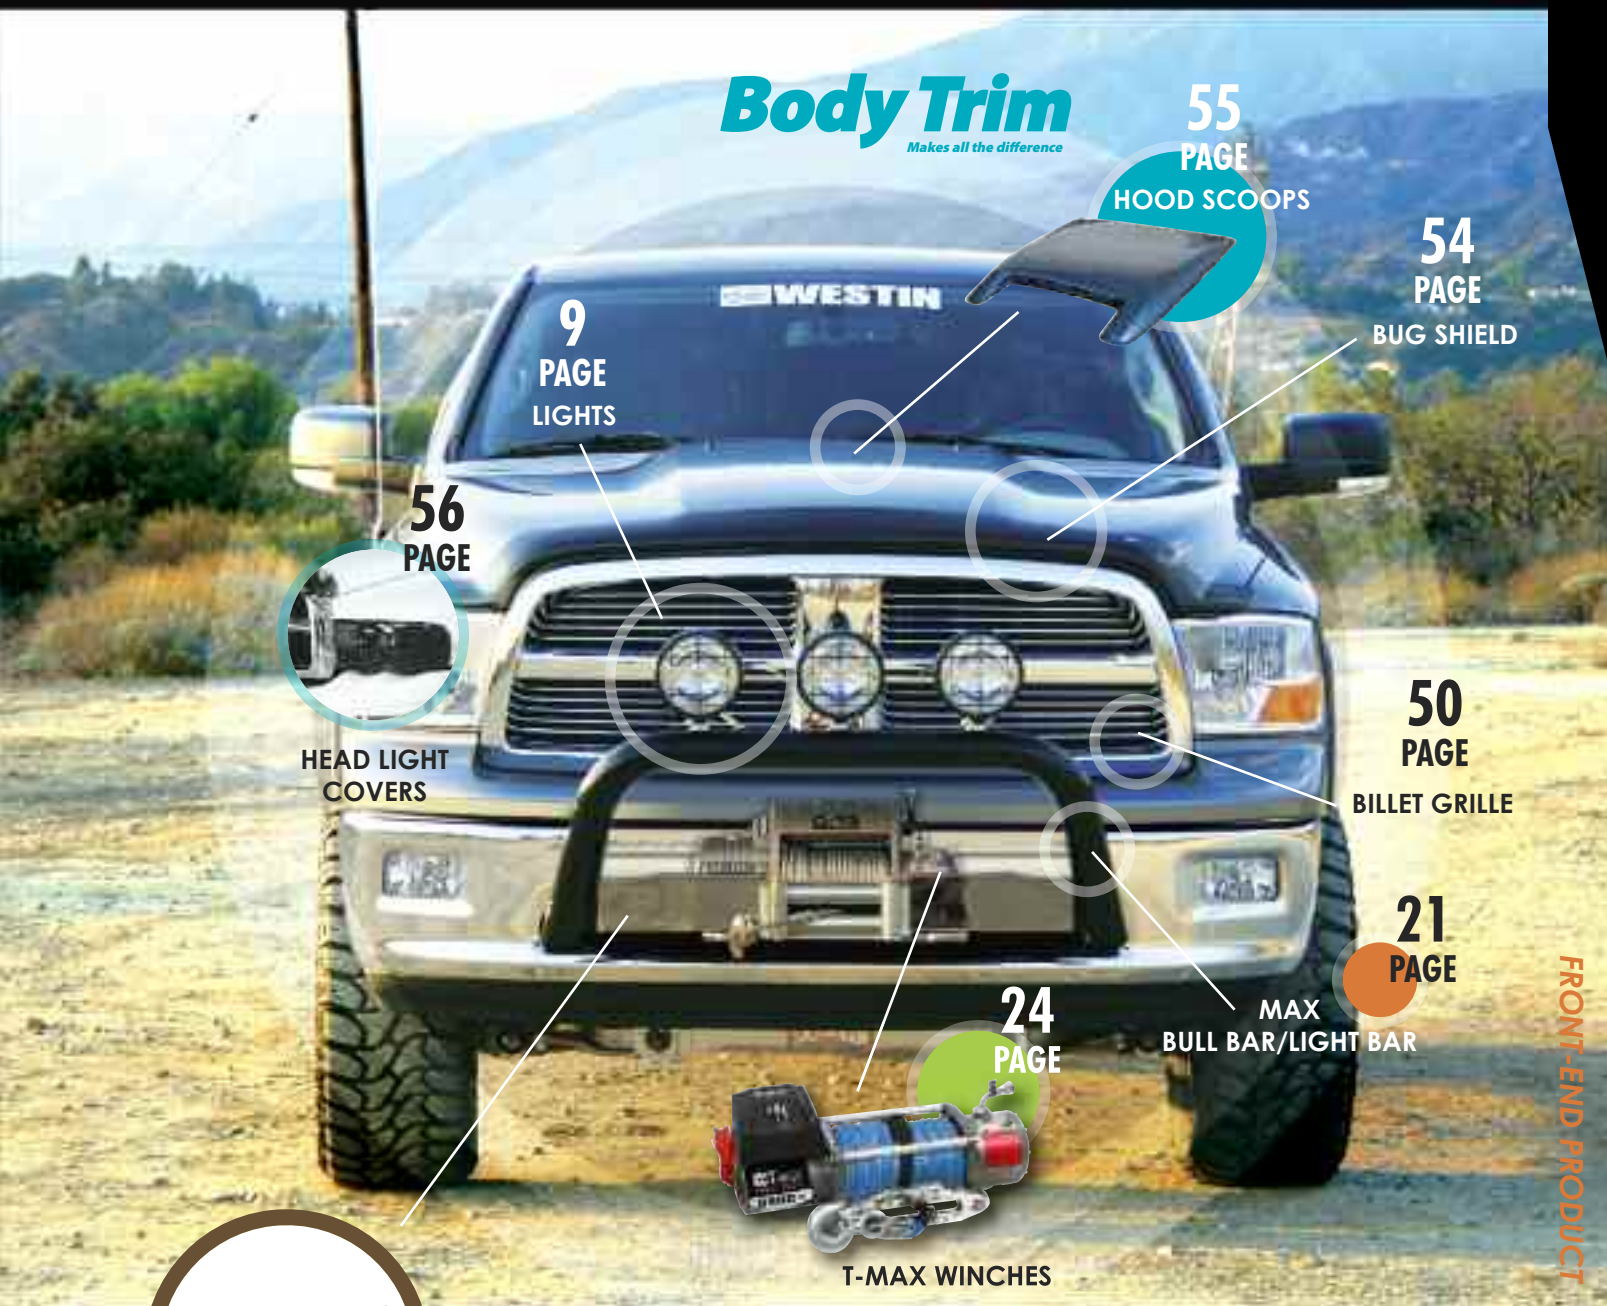

GRILLE GUARDS & LIGHT BARS

**HDX**  
HEAVY DUTY  
**WESTIN**

18  
PAGE

Westin's new HDX Grille Guard for Full Sized Trucks and SUV's features a full 2" tubular design and full mesh center grille for maximum protection and good looks. Available in Polished Stainless Steel and Black Powder Coated finish.

**HDX GRILLE GUARD**

**SPECIALTY EQUIPMENT**

**NEW!**

# What's up-front?

FRONT-END PRODUCT

- **GRILLE GUARDS & LIGHT BARS** - Front-end products that provide style and front-end protection. Light Bars provide a mounting point for auxiliary lights for an off-road look. Westin's MAX Winch Mounting System includes a Bull Bar Light Bar for a complete look!
- **BODY TRIM** - Front-End Body Trim products include Grilles, Head Light Covers, Hood Scoops, Wind Defelctors, Bug shields and Lights.
- **WINCHES** - T-MAX winches can be mounted in Westin's Sportsman Winch Mount Grille Guard and MAX System Winch Tray. Accessories available.