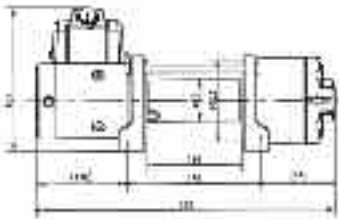

Dimensions