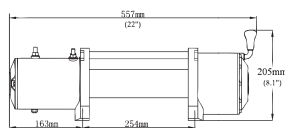

Dimensions

Bolt Pattern