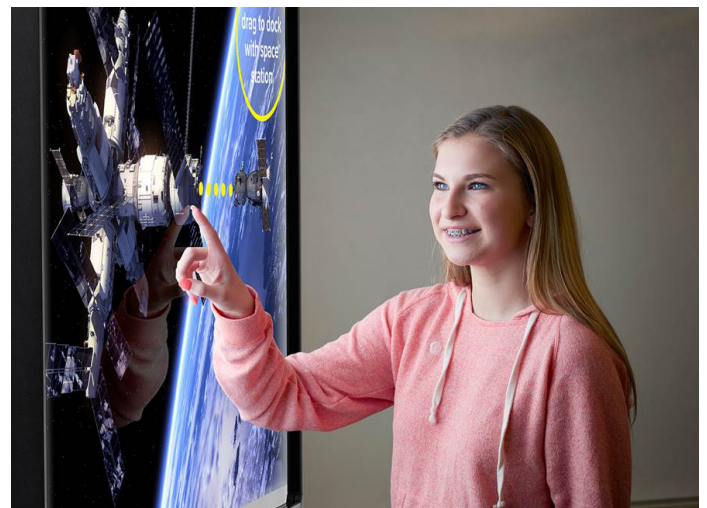

JTouch Interactive Display

InFocus

Capacitive Touchscreen For K-12 Classrooms

Part #: INF6500e, INF6500eAG

Designed specifically for the unique needs of the K-12 classroom, the 65-inch InFocus JTouch interactive display, featuring cutting-edge touch technology, engages the entire class at a price that fits your school's budget. Simply connect your PC, Mac or Chromebook to create a bright, colorful, and interactive touch experience.

Key Features

- Big, bright display at an affordable price that's right for your school's budget
- 1080p resolution for crisp, vivid images that can be seen from anywhere in the classroom
- Display your notebook via HDMI or VGA & control it from the display via touch using a USB cable
- Run all your Windows, Mac or Chromebook apps, even older ones, with touch
- 10 point touchscreen for more real-time editing
- Sleek, bezel-less design
- No calibration or special stylus needed means it's quick and easy to use with just your fingertips
- Front-facing, 20-watt speakers for robust sound
- Optional anti-glare available with JTouch INF6500eAG model

Specifications*

Size	65" Diagonal
Resolution	1080p HD (1920 x 1080)
Mounting Orientation	Landscape
Display Technology	Direct LED backlight
Pixel Pitch	0.40mm
Response Time	8ms
Contrast Ratio	4,000:1
Brightness	300cd/m2
Input Connections	HDMI x 5, VGA, USB x 4 (2 for hub, 1 for optional on-board PC, 1 for touch), 3.5mm line-in audio (mono), component, composite, RS232
Output Connections	RCA stereo audio out, 3.5mm stereo out
Touch Technology	Projected Capacitive
Touch Points	10
Speakers	Front-facing 10W x 2
Mount	Vesa standard 400 x 400mm M6 screws
Accessories Included	VGA cable, USB cable, power cord, remote control, quick setup guide
Product Weight	110.2 lbs / 50 kg
Shipping Weight	136.7lbs / 62 kg
Product Dimensions (H x W x D)	38.3 x 59.9 x 3.3in / 972 x 1521 x 83mm
Shipping Dimensions (H x W x D)	44.9 x 66.4 x 8.4 / 1141 x 1687 x 213mm
Warranty	2 years