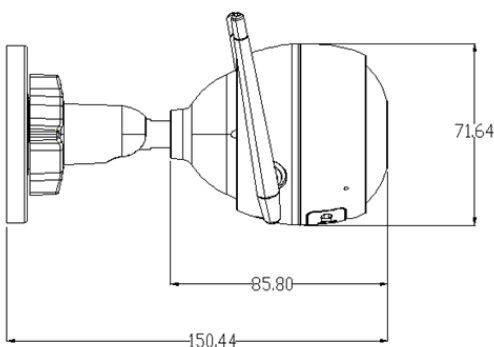

Dustproof and Waterproof IP66

Dimension

Specifications

| | |
|------------------------------|---|
| Model | CS-CV310-A0-1B2WFR |
| Camera | |
| Image sensor | 1/2.7" Progressive Scan CMOS |
| Minimum illumination | 0.02 lux @(F2.0,AGC ON) ,0 Lux with IR |
| Shutter Speed | Self-adaptive shutter |
| Lens | 2.8mm@ F2.2, Horizontal angle: 103° Diagonal angle: 118° 4mm@ F2.0, Horizontal angle: 87° Diagonal angle: 104° 6mm@ F2.0, Horizontal angle: 54° Diagonal angle: 62° |
| Lens Mount | M12 |
| Day & Night | IR cut filter |
| DNR | 3D DNR |
| WDR | Digital WDR |
| Compression | |
| Video Compression | H.264 |
| H.264 Type | Main Profile |
| Video Bit Rate | HD; balance; and fluency. Adaptive bit rate. |
| Image | |
| Max. Resolution | 1920 × 1080, support dual-stream |
| Frame Rate | 50Hz @ 25fps, 60Hz @ 30fps; adaptive frame rate of network transmission |
| Image setting | Brightness, contrast, saturation, etc. (Configure via EZVIZ Studio) |
| BLC | Support |
| Network | |
| Smart Alarm | Intelligent motion detection |
| One-key configuration | Smart Config (Wi-Fi One Push Configuration) |
| Protocol | EZVIZ Cloud Proprietary Protocol |
| Interface Protocol | EZVIZ Cloud Proprietary Protocol |
| General Function | Flicker filter, dual-stream, heart beat, mirror image, password protection, watermark |
| Interface | |
| Storage | Support Micro SD card (Max. 128GB) |
| Wired network | A RJ45 Ethernet Port, adaptive rate of 10/100M |
| Wi-Fi | |
| Standard | IEEE802.11 b/g/n |
| Frequency Range | 2.4GHz ~ 2.4835 GHz |
| Channel Bandwidth | Support 20MHz |
| Security | 64/128-bit WEP, WPA/WPA2, WPA-PSK/WPA2-PSK, WPS |
| Transmission Rate | 11b: 11Mbps, 11g: 54Mbps, 11n: 150Mbps |
| General | |
| Operating Conditions | (-30°C ~ 60°C), humidity 95% or less (non-condensing) |
| Power Supply | DC 12V±10% |
| Power Consumption | Max. 6W |
| IP Grade | IP66 |
| IR Range | Max. 30 meters |
| Dimensions (mm) | 150.44 x 85.80 x 71.64 |
| Weight (g) | 326g |