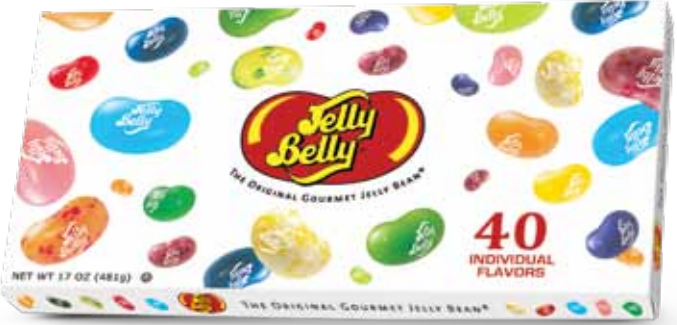

B

C. 20 FLAVOR JELLY BELLY® GIFT BOX

- Each 8.5-oz. gift box contains 20 of the best selling flavors.
- $64.90 ctn. of 10 ($6.49 ea.)
- CE 64830