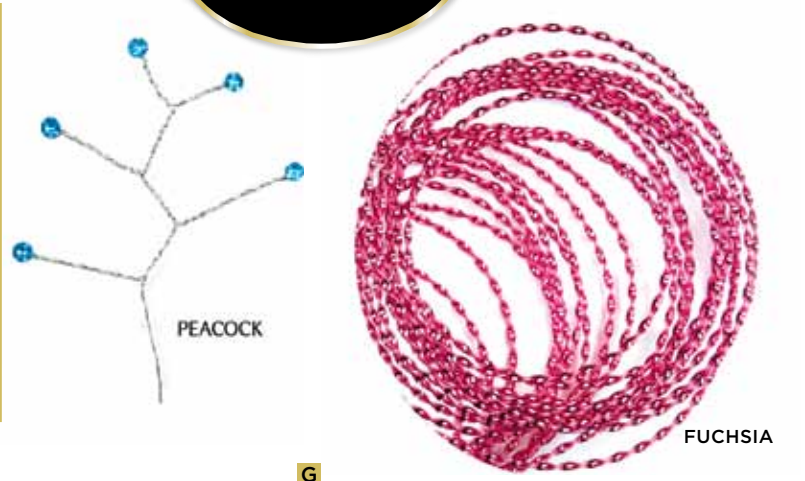

- A. GLITTERFLY PETITE PICS**
Sheer butterfly adorned with glitter and gems. 3 each of 4 colors. 2"W x 4 1/2"L stem. \$4.68 ctn. 12 (\$0.39 ea.) CE 979327
- B. GLITTER LEAVES**
Sheer leaves accented with glitter and just the right amount of sparkle. 1 1/2"W x 3"H. \$12.96 ctn. of 24 (\$0.54 ea.) CE 805969 *Gold*
CE 805976 *Moss Green*
CE 805952 *Silver*
CE 805945 *White*
CE 805983 *Bright Assortment*
- C. 3" MONARCH PICS**
Assorted colors. \$8.16 ctn. of 12 (\$0.68 ea.) CE 944059
- D. 12" STARLIGHT LED STRANDS**
Available in 4 colors. 6 LED's per strand. Features a small on/off switch and coin battery. \$20.94 ctn. of 6 (\$3.49 ea.) CE 836451 *Clear*
CE 836475 *Purple*
CE 836468 *Fuchsia*
CE 836499 *Peacock*