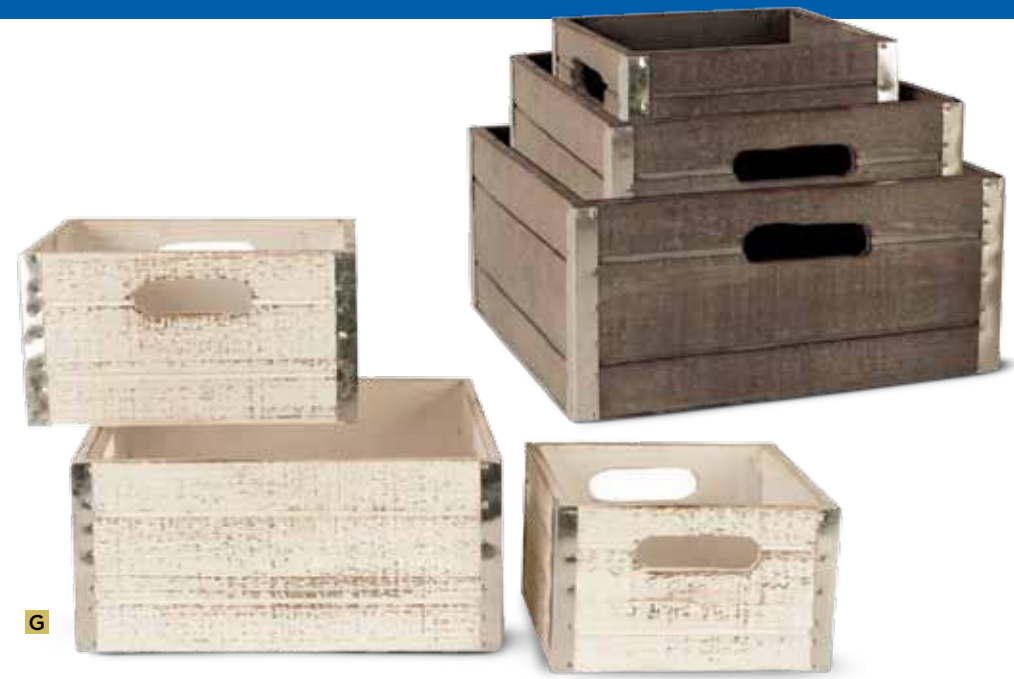

H. STAINED RECTANGULAR PLANTERS

Available in 2 colors.
Hard liners included.
10½"W x 7"D x 4"H.
$101.76 ctn. of 24 ($4.24 ea.)
CE 8134/WW Whitewash
CE 8134/GRAY Graywash