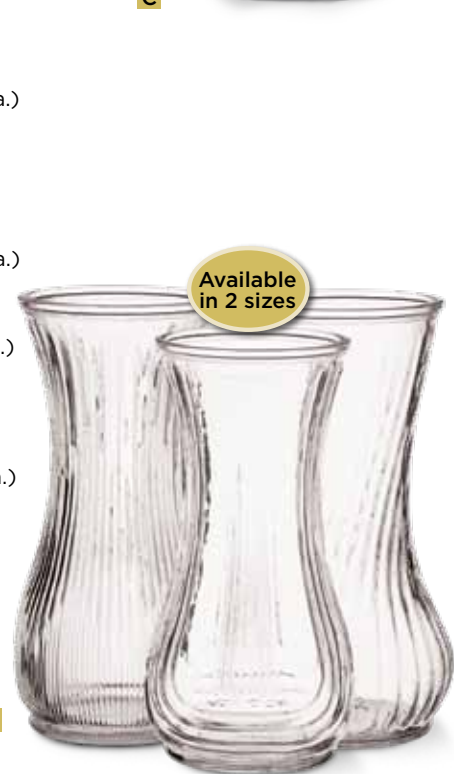

\$30.96 ctn. of 24 (\$1.29 ea.)

CE 4086-24-09

DOZEN ROSE VASES

4" dia. opening x 9³/₄"H.

\$35.76 ctn. of 24 (\$1.49 ea.)

CE 4087-24-09

Available in 2 sizes

F. CLASSIC URNS