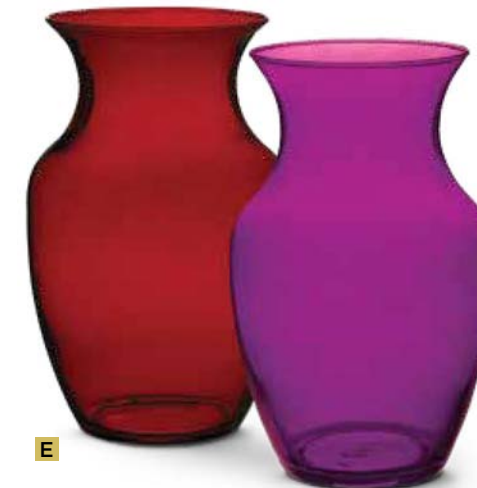

- B. 8¹/₂" GLASS BUD VASE BREEZE ASSORTMENT**
6 each of 4 colors.
1¹/₄" dia. opening x 8¹/₂"H.
\$22.08 ctn. of 24 (\$0.92 ea.)
JF 895-24-295

B

C

D

E

- C. 8" GATHERING VASES**
4⁵/₈" dia. opening x 8"H.
\$21.54 ctn. of 6 (\$3.59 ea.)
JF PUR940 Purple
JF RBY940 Ruby (not shown)
- D. 9" GARDEN VASES**
4¹/₄" dia. opening x 9"H.
\$20.34 ctn. of 6 (\$3.39 ea.)
JF RBY907 Ruby
JF PUR907 Purple
- E. 8" ROSE VASES**
4¹/₈" dia. opening x 8"H.
\$17.34 ctn. of 6 (\$2.89 ea.)
JF RBY999 Ruby
JF PUR999 Purple