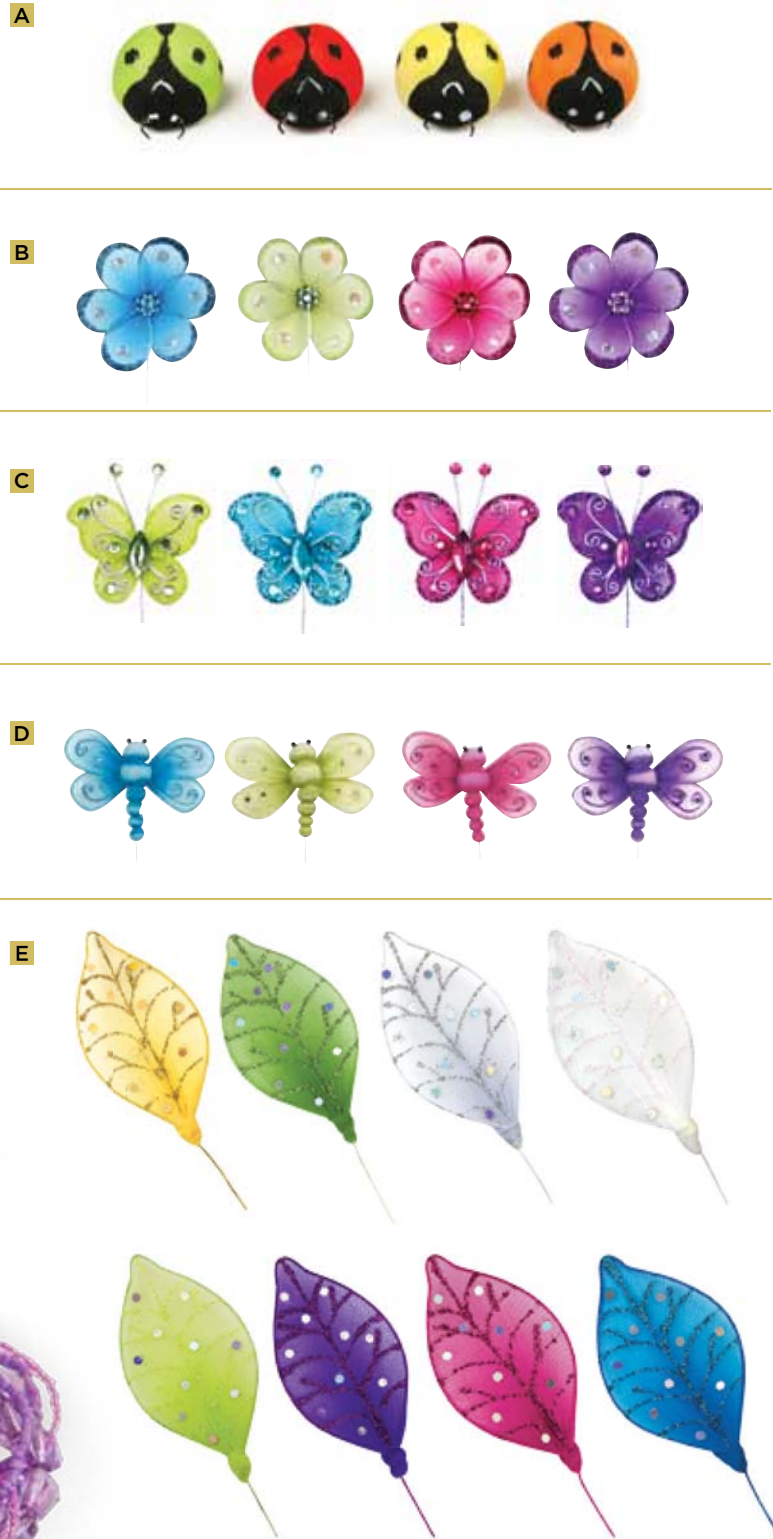

H

MINIMUM ORDER \$55
pages 70-73

- A. MAGNETIC LADYBUGS**
12 red, 6 orange, 3 green and 3 yellow.
3/4" overall.
\$9.36 ctn. of 24 (\$0.39 ea.)
JF 683277
- B. PETAL TIME PETITE PICS**
Sheer petite flower adorned with matching glitter and gems. 3 each of 4 colors.
2"W x 4 1/2"L stem.
\$4.69 ctn. of 12 (\$0.39 ea.)
JF 681327
- C. GLITTERFLY PETITE PICS**
Sheer butterfly adorned with glitter and gems. 3 each of 4 colors. 2"W x 4 1/2"L stem.
\$4.68 ctn. 12 (\$0.39 ea.)
JF 979327
- D. SPARKLEFLY PICS**
Sheer dragonfly adorned with matching glitter and gems. 3 each of 4 colors.
4 1/2"W x 10"L stem.
\$11.40 ctn. of 12 (\$0.95 ea.)
JF 979402
- E. GLITTER LEAVES**
Sheer leaves accented with glitter and just the right amount of sparkle. 1 1/2"W x 3"H.
\$12.96 ctn. of 24 (\$0.54 ea.)
JF 805969 *Gold*
JF 805976 *Moss Green*
JF 805952 *Silver*
JF 805945 *White*
JF 805983 *Bright Assortment*