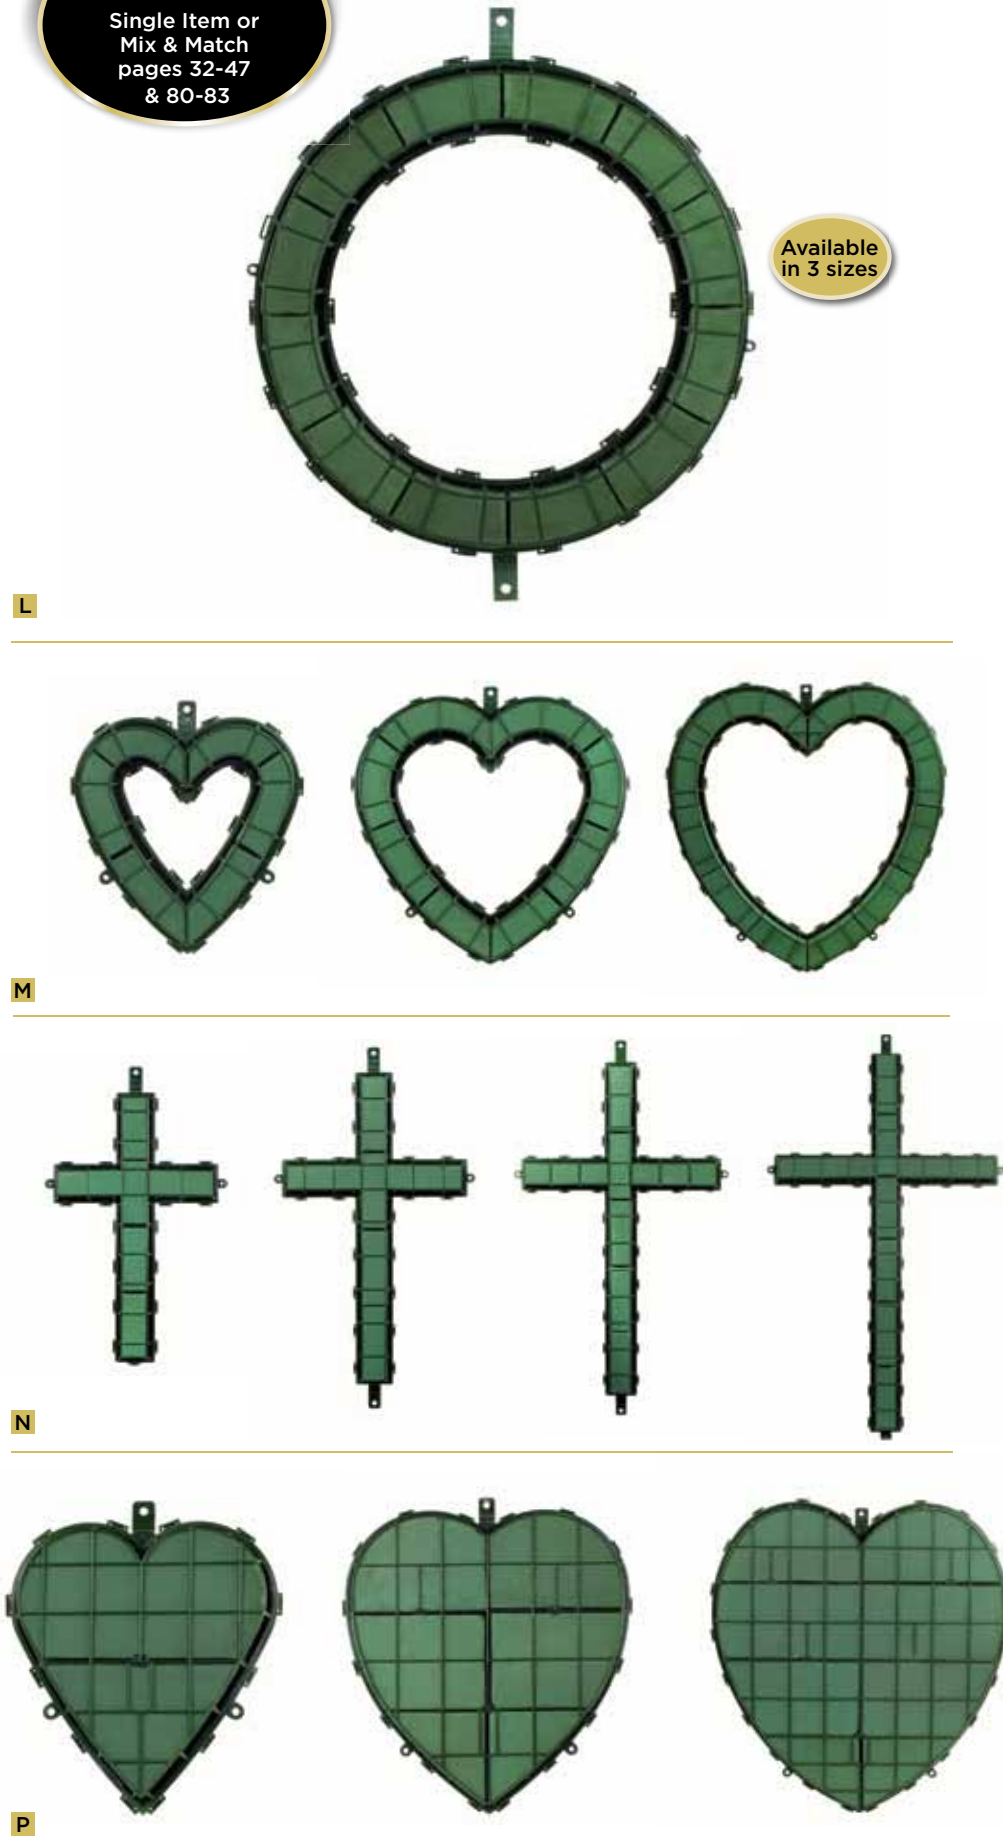

15 CASE MINIMUM
Single Item or
Mix & Match
pages 32-47
& 80-83