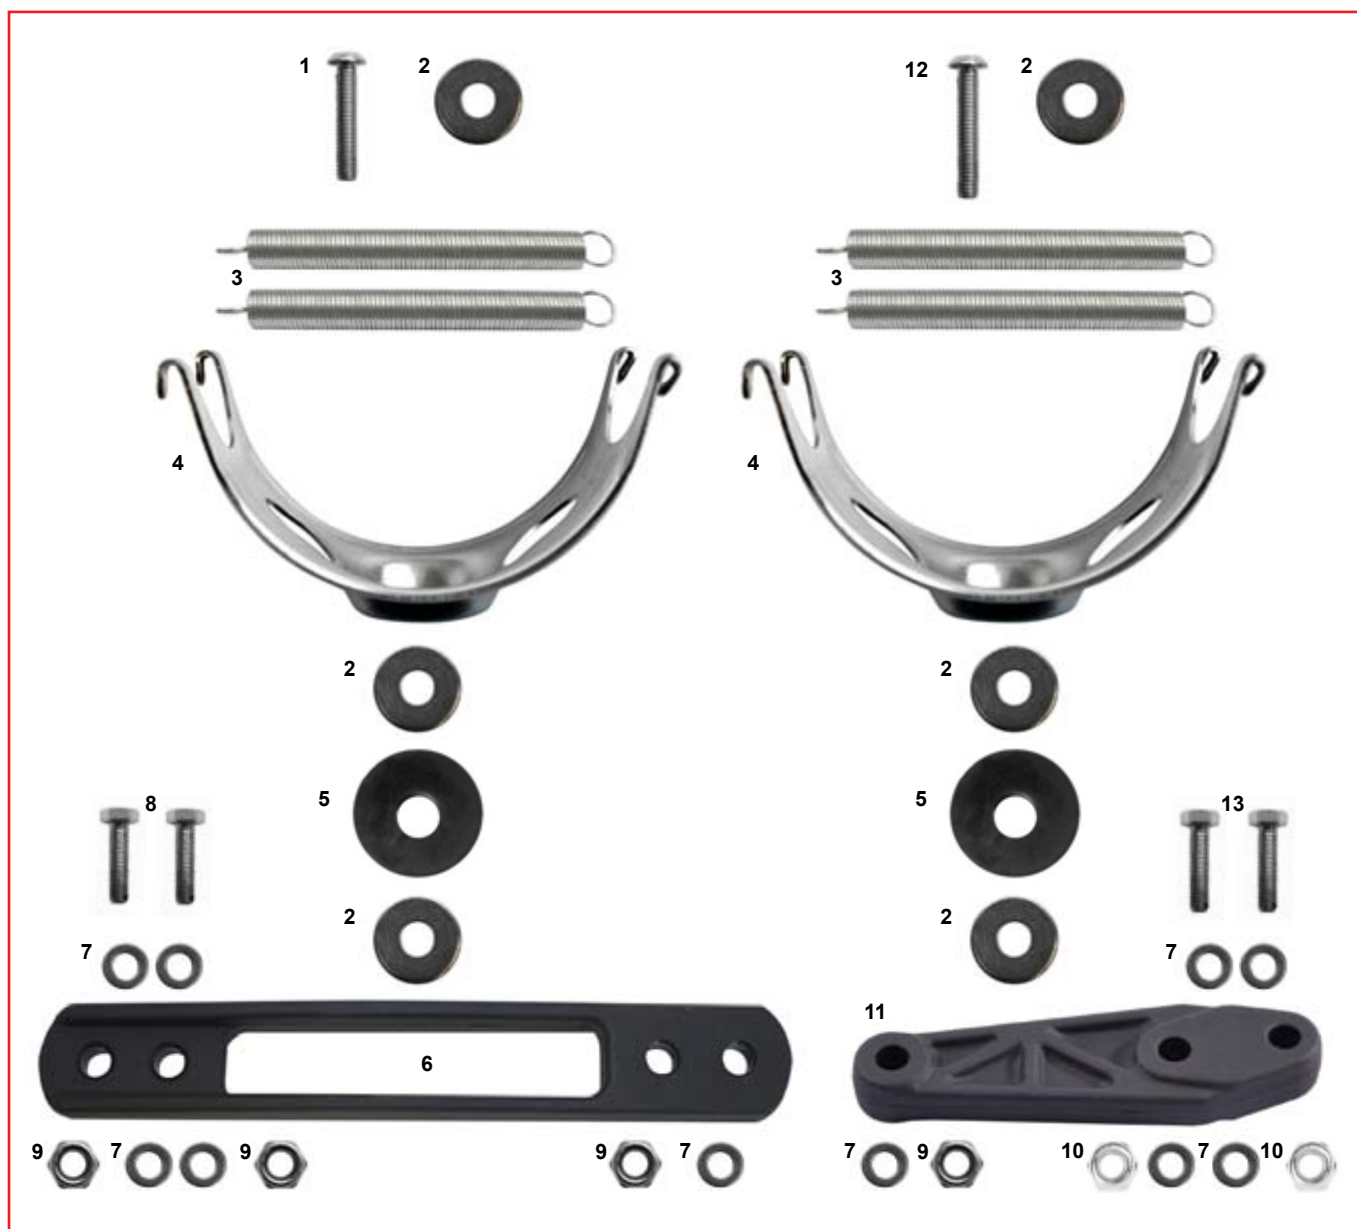

A

ES	COD.	DESCRIZIONE	ITEMS
A	FM0.03741	Supporto marmitta KZ 2016 completo	Exhaust support KZ 2016 complete
1	AFN.00266	Vite M 8x 40 bombata	M 8x 40 covex head screw
2	AFN.00125	Rondella 10,5-30x2,5	Washer 10,5-30x2,5
3	SZ0.00122	Molla culla marmitta 10,5 std	Exhaust cradle spring 10,5 std
4	SZ0.00123	Culla marmitta	Cradle spring
5	AFS.00088	Gommino culla marmitta	Exhaust cradle rubber
6	SAN.02857	Supporto culla silenziatore	Exhaust cradle support black
7	AFN.00350	Rondella 8-16x1,5	Washer 8-16x1,5
8	AFN.00307	Vite M 8x 30 esagonale	M 8x30 hexagonal head screw
9	AFN.00128	Dado M 8 autoblock alto	Nut M 8 high self-locking
10	AFN.00160	Dado M 8 autoblock basso	Nut M 8 low self-locking
11	FAN.00983	Piastra estensione culla	Extension for cradle
12	AFN.02098	Vite M 8x 45 bombata	M 8x45 convex head screw
13	AFN.00349	Vite M 8x 35 esagonale	M 8x35 hexagonal head screw