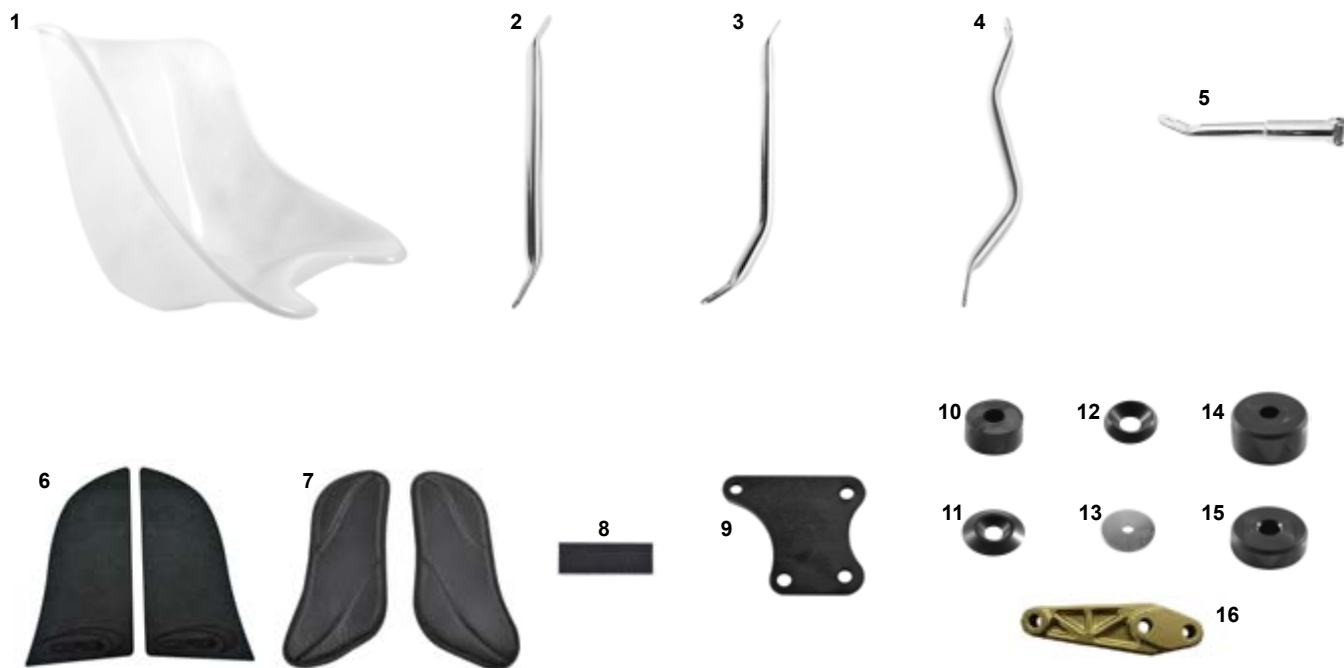

ES	COD.	DESCRIZIONE	ITEMS
1	AFS.00166EV00	Sedile resina 23-23,5 puffo	Resin seat 23-23,5 puffo
1	AFS.00166EV02	Sedile resina 26-27 mini	Resin seat 26-27 mini
1	AFS.00166EV03	Sedile resina 28,5-29,5	Resin seat 28,5-29,5
1	AFS.00166EV04	Sedile resina 30,5-31,5	Resin seat 30,5-31,5
1	AFS.00166EV05	Sedile resina 32-33	Resin seat 32-33
1	AFS.00166EV06	Sedile resina 33-34	Resin seat 33-34
1	AFS.00166EV07	Sedile resina 34-35,5	Resin seat 34-35,5
2	FC0.01390	Rinforzo sedile 26 diritto	Straight seat support 26
2	FC0.01391	Rinforzo sedile 28 diritto	Straight seat support 28
2	FC0.01392	Rinforzo sedile 30 diritto	Straight seat support 30
2	FC0.01393	Rinforzo sedile 32 diritto	Straight seat support 32
2	FC0.01394	Rinforzo sedile 34 diritto	Straight seat support 34
3	FC0.01389	Rinforzo sedile 32 curvo	Curved seat support 32
3	FC0.00752	Rinforzo sedile 34 curvo	Curved seat support 34
4	FC0.01006	Rinforzo sedile 32 max destro	Max seat support right side 32
5	FC0.01879	Rinforzo sedile 21 DD2 max	DD2 seat support right side 21
6	AFS.03707	Spugna sedile laterale CRG (coppia)	CRG side seat sponge (pairs)
7	AFS.01011	Spugna sedile laterale (coppia)	Side seat sponge (pairs)
8	AFS.01013	Velcro spugna sedile	Velcro
9	SAN.02412	Piastra supporto rinforzo sedile destro	Seat plate support reinforc right
10	AFS.00259	Spessore sedile in gomma	Seat washer (rubber)
11	SAN.00146	Rondella 8 svasata nera	Seat washer 8 countersunk black
12	FAN.00260	Rondella 8 sedile all. nera	Alu seat washer black 8
13	SL1.00683	Rondella 8,5-60x2 sedile cik	Seat washer 8,5-60x2 cik
14	SL1.02025	Spessore attacchi sedile 8,5-30x15	Nylon seat washer 8,5-30x15
15	SL1.02026	Spessore attacchi sedile 8,5-30x10	Nylon seat washer 8,5-30x10
16	FC0.01028	Rinforzo sedile 28 sotto marmitta KZ	Curved seat support 28 KZ exhaust
	FC0.01388	Rinforzo sedile 36 curvo	Curved seat support 36
	FC0.00751	Rinforzo sedile 36 dritto	Straight seat support 36
	FAG.00983	Piastra supporto rinforzo sedile	Plate for seat support reinforcement