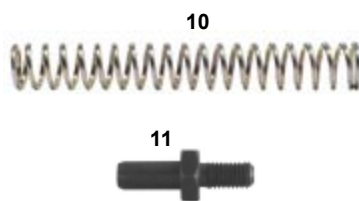

ES	COD.	DESCRIZIONE	DESCRIPTION
A	FM0.00458	Pinza freno puffo completa	Rear brake caliper puffo complete
1	SL1.0538D	Semi pinza puffo destra	Half caliper puffo right
2	AFS.00438	Pastiglia freno puffo	Brake pad puffo
3	SL1.00454	Pistoncino pinza puffo	Piston puffo caliper
4	SL1.0538S	Semi pinza puffo sinistra	Half caliper puffo left
5	AFN.00494	Vite M 3x 30 cilindrica	M 3x 30 socket head screw
6	SBN.00467	Svitone pinza puffo	Puffo brake caliper unscrew
7	AFN.00478	Vite M 6x 25 cilindrica	M 6x 25 socket head screw
8	AFN.00498	Grano M8x 35 pinza puffo	Grub screw M8x 35 puffo brake caliper
9	AFN.0049D	Dado M 8	Nut M 8
10	FZ0.00517	Molla pinza freno puffo	Puffo brake spring
11	FBN.01086	Perno pinza puffo	Caliper pivot puffo