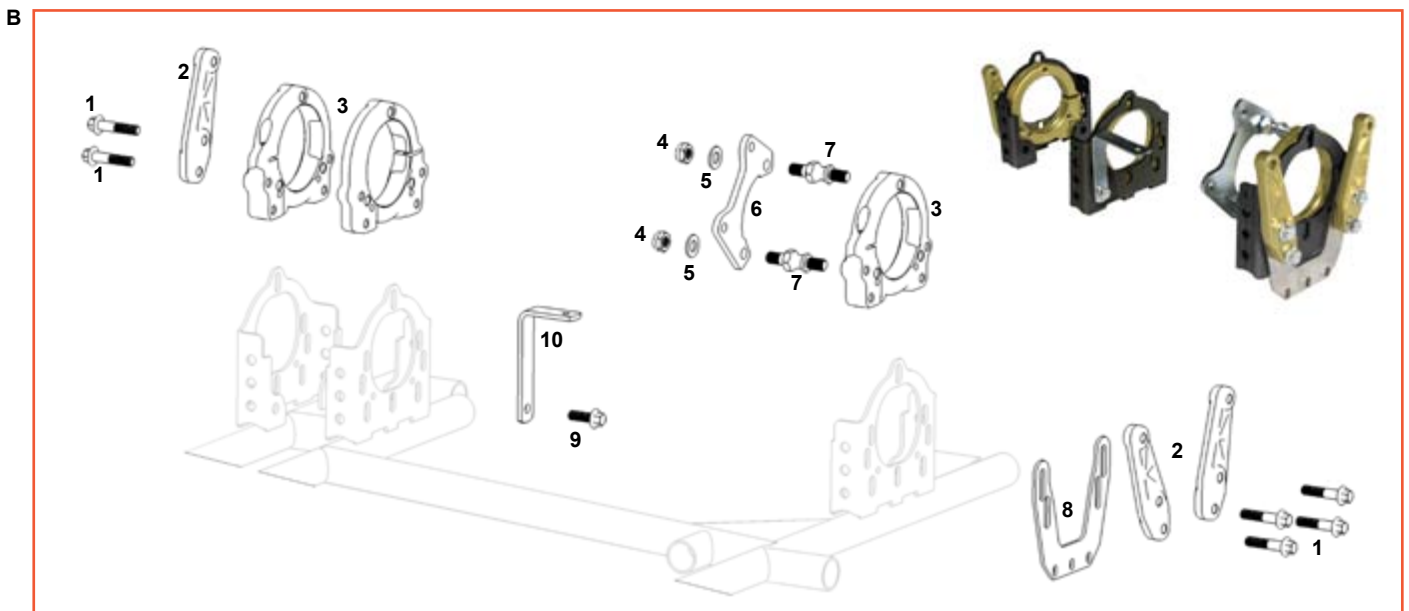

ES	COD.	DESCRIZIONE	ITEMS
A	FK0.02951	Kit flange mod.passo 2 DD	Axle flange adjustment system 2
1	AFN.00968	Vite M 8x 25 flangiata	M 8x 25 flanged screw
2	FMG.02951	Flangia assale 50 riduzione passo 2	Axle flange 50 adjustment system 2
3	SZ0.00609	Prigioniero M 10x 23 piastra pinza V05	M 10x 23 stud brake caliper supp.
4	FC0.02869	Piastra supporto pinza V05	Brake caliper supp. V05
5	AFN.00657	Dado M10 autoblock basso	Nut M10 low self-locking
6	AFN.01637	Rondella 10,5-20x2	Washer 10,5-20x2
7	AFN.00129	Rondella 8,5-17x1,5	Washer 8,5-17x1,5
8	AML.02872	Supporto salvadisco	Disc protection support
9	SZ0.03143	Staffa attacco supporto flangia X	Plate for seat support reinforcement
10	AFN.03149	Vite M 8x 20 flangiata	M 8x 20 flanged head screw
11	AFN.00284	Vite M 8x 38 flangiata	M 8x 38 flanged head screw
12	SZ0.03145	Prigioniero lungo mod.X2	Long Stud mod.X2
13	FAN.01462	Spessore pinza 8,5x18x21 ibrido	Caliper spacer 8,5x12x18 hybrid
14	AFN.00108	Rondella 8,5-18x2	Washer 8,5-18x2
15	AFN.00128	Dado M 8 autoblock alto	Nut M 8 high self-locking
16	SZ0.03144	Prigioniero corto mod.X2	Short Stud mod.X2
B	FK0.02951KZ	Kit flange mod.passo 2 std KZ	Axle flange adjustment system 2 KZ
B	FK0.02940KZ	Kit flange mod.passo 4 std KZ	Axle flange adjustment system 4 KZ
B	FK0.02939KZ	Kit flange mod.passo 6 std KZ	Axle flange adjustment system 6 KZ
B	FK0.02869KZ	Kit flange mod.passo 8 std KZ	Axle flange adjustment system 8 KZ
1	AFN.00284	Vite M 8x 38 flangiata	M 8x 38 flanged head screw
2	FAG.00983	Piastra supporto rinforzo sedile	Support for seat support reinforcement
3	FMG.02951	Flangia assale 50 oro riduzione passo 2	Axle flange 50 adjustment system 2
	FMG.02940	Flangia assale 50 oro riduzione passo 4	Axle flange 50 adjustment system 4
	FMG.02939	Flangia assale 50 oro riduzione passo 6	Axle flange 50 adjustment system 6
	FMG.02886	Flangia assale 50 oro riduzione passo 8	Axle flange 50 adjustment system 8
4	AFN.00657	Dado M10 autoblock basso	Nut M10 low self-locking
5	AFN.01637	Rondella 10,5-20x2	Washer 10,5-20x2
6	FC0.02869	Piastra supporto pinza V05	Brake caliper supp. V05
7	SZ0.00609	Prigioniero M10x23 piastra pinza V05	M 10x 23 stud brake caliper supp
8	AML.02872	Supporto salvadisco	Disc protection support
9	AFN.00968	Vite M 8x 25 flangiata	M 8x 25 flanged head screw
10	FZ0.02566	Supporto paracatena KZ	Chain guard support KZ
	FZ0.03742	Supporto paracatena KZ 2016	Chain guard support KZ 2016