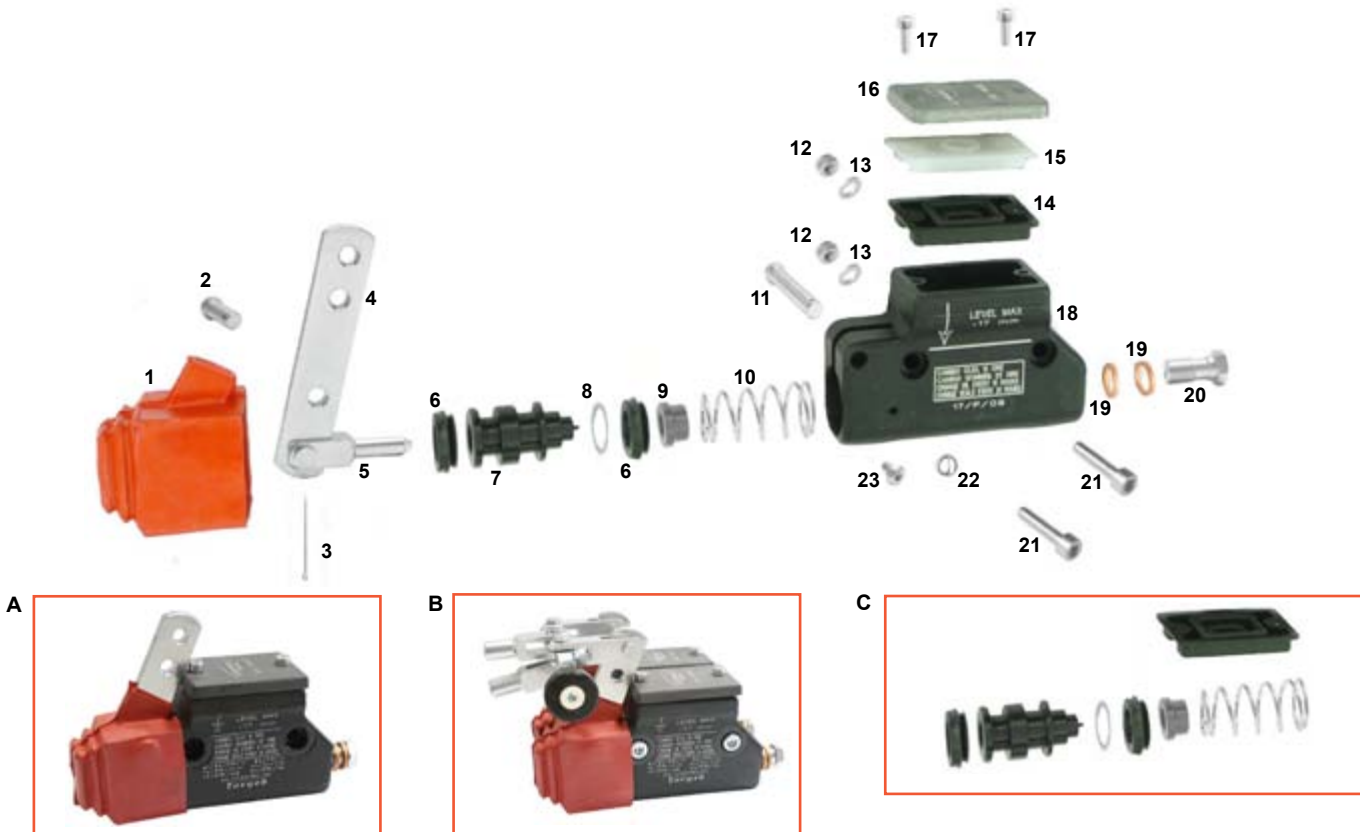

OKJ POMPA FRENI V09 - V09 MASTER CYLINDER

M POMPA FRENI NEW AGE - NEW AGE MASTER CYLINDER

KZ POMPA FRENI V05- V05 MASTER CYLINDER - supersport

DD POMPA FRENI V05- V05 MASTER CYLINDER - supersport

DD POMPA FRENI V10 - MASTER CYLINDER V10

ES	COD.	DESCRIZIONE	ITEMS
A	FM0.00192	Pompa freni V09/10 completa	Rear master cylinder V09/10 comp
B	FM0.00329	Doppia pompa UP/V04/V05 con rip.KZ	KZ doublemaster cyl.V05 with equilizer
C	CRG.00192	Kit revisione pompa freno UP/V05 comp.	Revision kit master cylinder complete
1	AFS.00199	Copripolvere pompa freni	Dust cover for brake pump
2	SBN.00200	Spina pompa freni 16mm nera	Master cylinder pin 16mm black
3	AFN.00201	Copiglia	Master cylinder split pin
4	SBN.00197	Leva pompa freni post.	Master cylinder lever
5	AFS.00196	Puntale pompa freni	Master cylinder plunger
6	AFS.00194	Gommino pompa UP/V04/V05	Master cylinder rubber UP/V04/V05
7	SAN.00210	Pistoncino pompa UP/V04/V05	Master cylinder piston UP/V04/V05
8	AFN.00195	Distanziale pompa freni 14-20x0,5	Master cylinder spacer 14-20x0,5
9	SL1.00208	Tappo molla pompa UP/V04/V05	Master cylinder spring cap UP/V04/V05
10	SZ0.00193	Molla pompa freni UP/V04/V05	Master cylinder spring UP/V04/V05
11	SBN.00202	Spina pompa freni 35,5mm	Master cylinder pin 35,5mm
12	AFN.00106	Dado M 6 autoblock basso	Nut M 6 low self-locking
13	AFN.00105	Rondella 6,5-12x1,5	Washer 6,5-12x1,5
14	AFS.00205	Membrana pompa UP/V04	UP/V04 master cylinder gasket
15	AFS.00204	Tappo membrana pompa UP/V04	Diaphragm pump cap
16	SAN.00212	Coperchio pompa freno UP/V04 nero	Black cover up master cylinder
17	AFN.02148	Vite M 4x 10 cilindrica	M 4x 10 socket head screw
18	SAN.00192	Corpo pompa freno UP/V04/V05	Master cylinder UP/V04/V05 body
19	AFN.00186	Rondella 10,5-14x2 rame	Copper washer 10,5-14x2
20	SZ0.00185	Raccordo M10 UP/V04/V05	Fitting M10 UP/V04/V05
21	AFN.00368	Vite M 6x 40 cilindrica	M 6x 40 socket head screw
22	AFS.00981	Spina elastica D8	Elastic pin D8
23	AFN.02262	Vite M 4x 6 bombata	M 4x 6 convex head screw