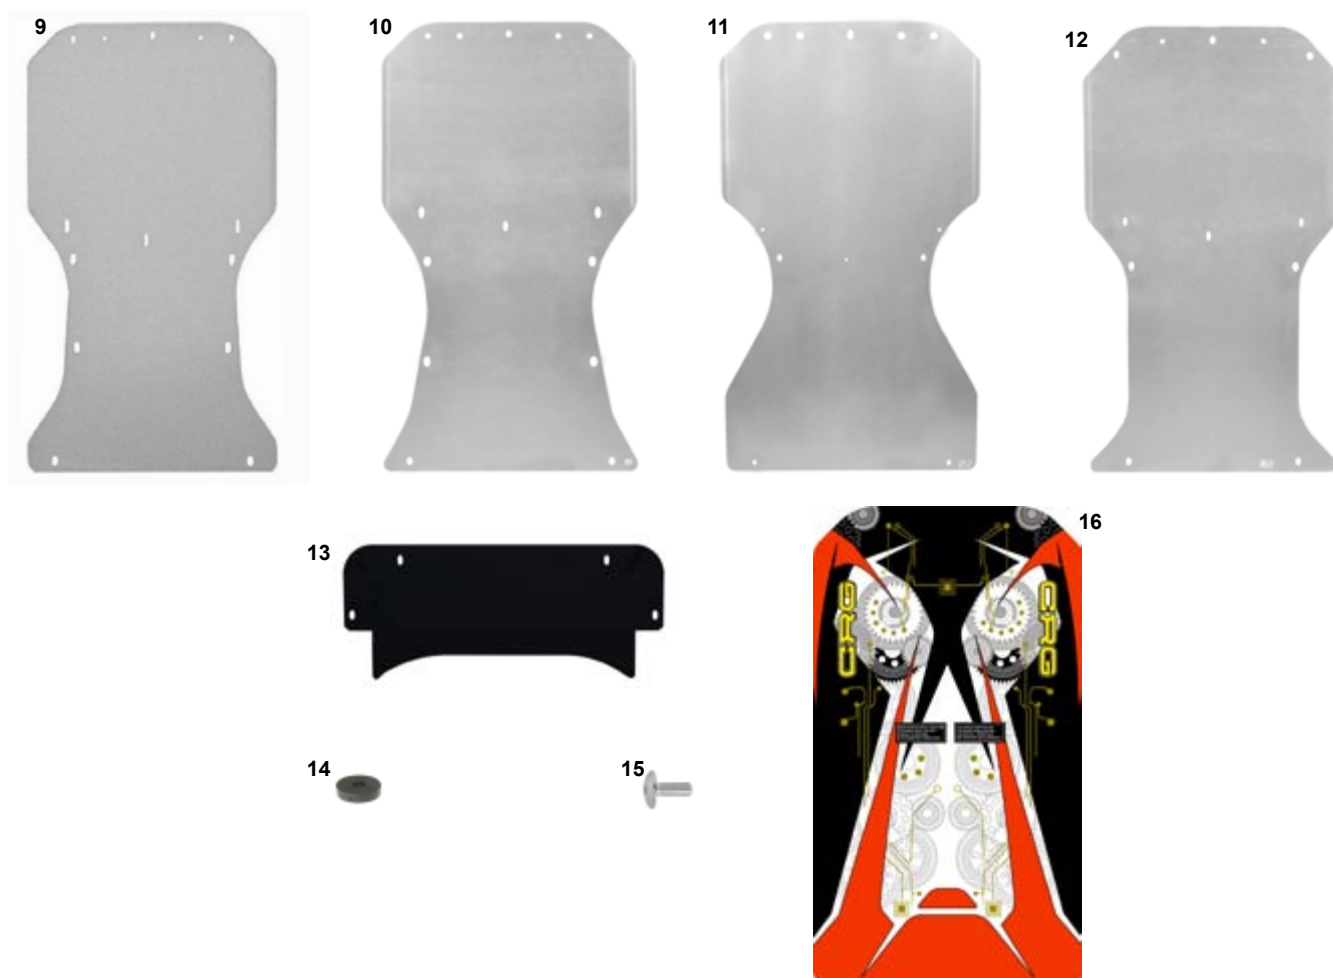

ES	COD.	DESCRIZIONE	ITEMS
9	AML.02920	Pianale roadrebel tg neutro	Floor tray roadrebel tg neutral
10	AML.01507	Pianale havana/braga/zuera DD2	Floor tray havana/braga/zuera DD2
11	AML.00388	Pianale kalifornia neutro	Floor tray kalifornia neutral
	AML.02908	Pianale KT3-LH3	Floor tray KT3-LH3
12	AML.00574	Pianale BS/KT2 X2 neutro Gem Star	Floor tray BS/KT2 X2 neutral Gem Star
13	FAN.02256	Pianale estensione	Extention floor tray
14	AFS.00258	Gommino pianale	Floor tray rubber
15	AFS.00261	Vite testa tonda larga M 6x 16 pianale	Floor tray screw M 6x16
16	AFS.03434	Adesivo pianale CRG 2016	Floor tray sticker