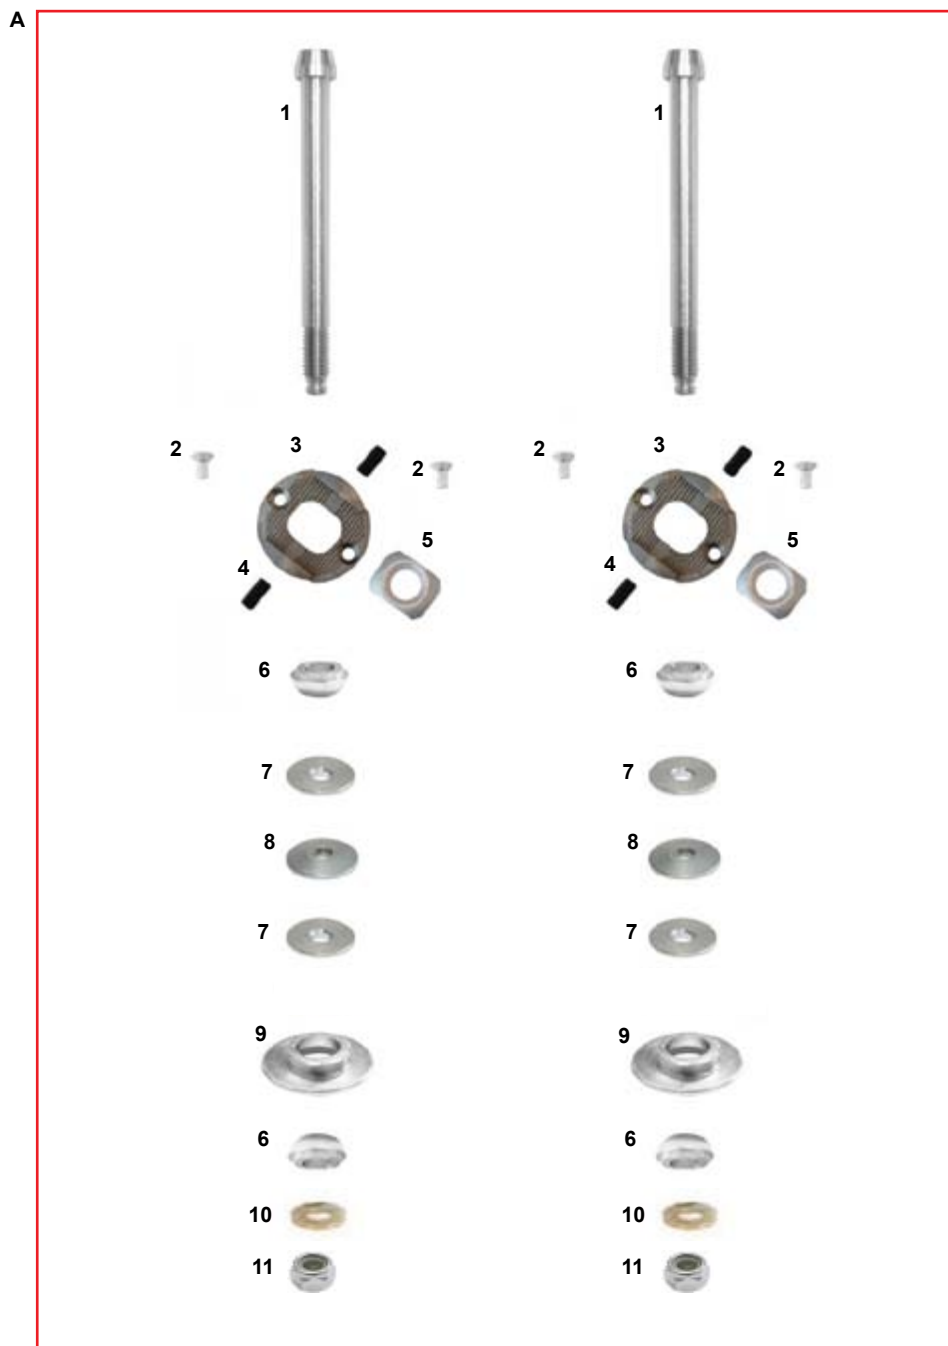

ES	COD.	DESCRIZIONE	ITEMS
A	FK0.02666	Caster mini sniper completo	Sniper caster system mini comp.
1	FBN.02391	Vite fusello 8x110 caster mini	Stub axle bolt mini 8x110 black
2	AFN.02408	Vite M 4x 8 svasata	M 4x 8 countersunk head screw
3	AFS.02352	Caster porta piastrina A	Caster support A
4	AFN.02390	Grani M 5x 10 caster doppio	Grub screw M 5x 10 double caster (set)
5	AFS.02353	Caster piastrina alta B	Caster high B
6	FZ0.02666	Boccola mezza sfera caster	Bushing half caster
7	FZ0.03152	Spessore 8-28x3 fusello piano	Stub axle spacer 8-28x3 plain
8	FZ0.03147	Spessore 8-28x6 fusello conico	Stub axle spacer 8-28x6 conical
9	FZ0.01602	Caster fisso sferico	Caster fixed
10	AFN.00108	Rondella 8,5-18x2	Washer 8,5-18x2
11	AFN.00128	Dado M 8 autobloccante alto	Nut M 8 High self-locking