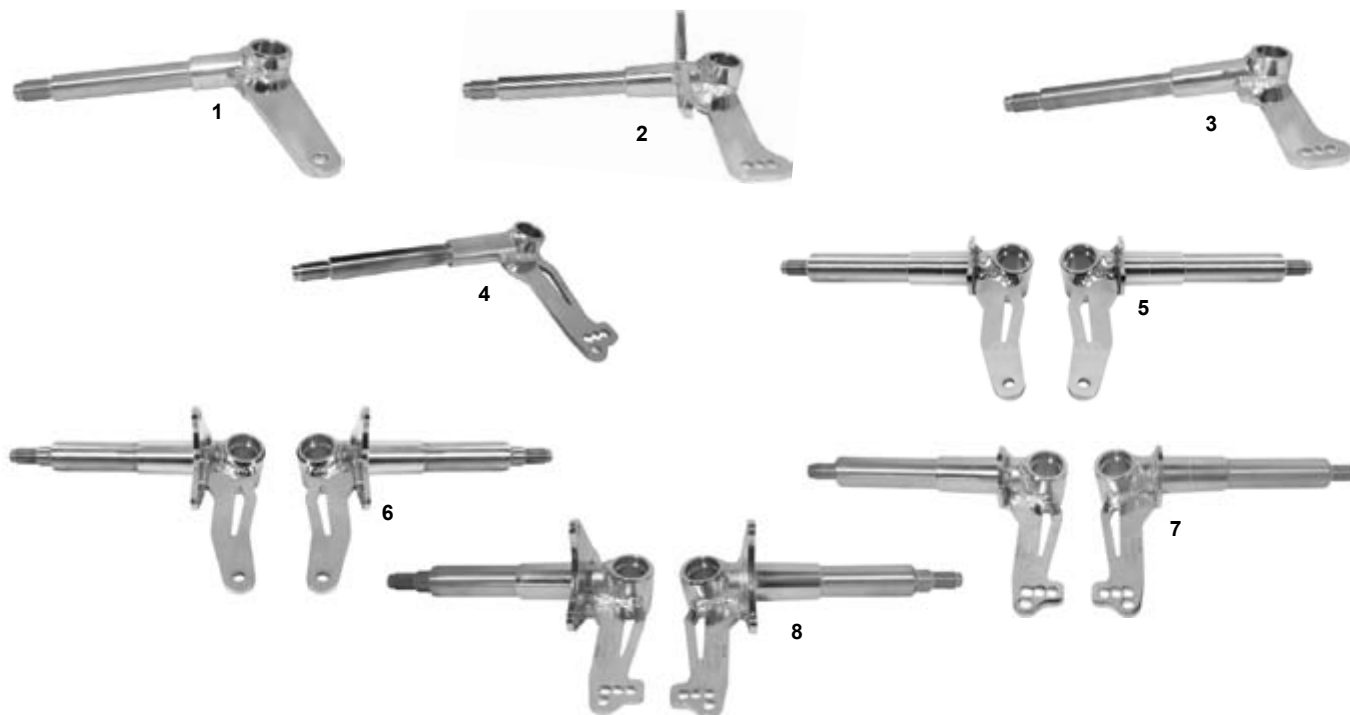

ES	COD.	DESCRIZIONE	ITEMS
1	FM0.0719D	Fusello miniclass destro completo	Stub axle miniclass right complete
1	FM0.0719S	Fusello miniclass sinistro completo	Stub axle miniclass left complete
2	FM0.2008D	Fusello V08 8-17 destro completo	Stub axle V08 8-17 right complete
2	FM0.2008S	Fusello V08 8-17 sinistro completo	Stub axle V08 8-17 left complete
3	FM0.0054D	Fusello mini 8-17 D 3F dx completo	Stub axle mini D 8-17 rh complete
3	FM0.0054S	Fusello mini 8-17 D 3F sx completo	Stub axle mini D 8-17 lf complete
4	FM0.1337D	Fusello mini dx compl. Hero	Stub axle mini rh compl. Hero
4	FM0.1337S	Fusello mini sx compl. Hero	Stub axle mini lf compl. Hero
5	FM0.2869D	Fusello DD RX 10-25 dx completo D	Stub axle DD RX 10-25 rh complete D
5	FM0.2869S	Fusello DD RX 10-25 sx completo D	Stub axle DD RX 10-25 lf complete D
5	FM0.2870D	Fusello DD RX 10-25 dx completo B	Stub axle DD RX 10-25 rh complete B
5	FM0.2870S	Fusello DD RX 10-25 sx completo B	Stub axle DD RX 10-25 lf complete B
6	FM0.2868D	Fusello KZ RX 10-25 dx completo D	Stub axle KZ RX 10-25 rh complete D
6	FM0.2868S	Fusello KZ RX 10-25 sx completo D	Stub axle KZ RX 10-25 lf complete D
7	FM0.2866D	Fusello DD 10-25 dx completo D	Stub axle DD 10-25 rh complete D
7	FM0.2866S	Fusello DD 10-25 sx completo D	Stub axle DD 10-25 lf complete D
7	FM0.1754D	Fusello DD 10-25 dx completo B	Stub axle DD 10-25 rh complete B
7	FM0.1754S	Fusello DD 10-25 sx completo B	Stub axle DD 10-25 lf complete B
7	FM0.2000D	Fusello DD 10-25 dx completo C CADET	Stub axle DD 10-25 rh complete C CADET
7	FM0.2000S	Fusello DD 10-25 sx completo C CADET	Stub axle DD 10-25 lf complete C CADET
8	FM0.2865D	Fusello KZ 10-25 dx completo D	Stub axle KZ 10-25 rh complete D
8	FM0.2865S	Fusello KZ 10-25 sx completo D	Stub axle KZ 10-25 lf complete D
8	FM0.2001D	Fusello KZ 10-25 dx completo C	Stub axle KZ 10-25 rh complete C
8	FM0.2001S	Fusello KZ 10-25 sx completo C	Stub axle KZ 10-25 lf complete C
8	FM0.2016D	Fusello KZ 10-25 dx completo B	Stub axle KZ 10-25 rh complete B
8	FM0.2016S	Fusello KZ 10-25 sx completo B	Stub axle KZ 10-25 lf complete B

Lettera	Grado di inclinazione
B	10,25
C	10,5
D	11

Letter	Degree of inclination
B	10,25
C	10,5
D	11

Tutti i fuselli sono disponibili anche non completi con il codice iniziale "SC0"
All the stub axle are also available not complete with the part codes starting with "SC0"