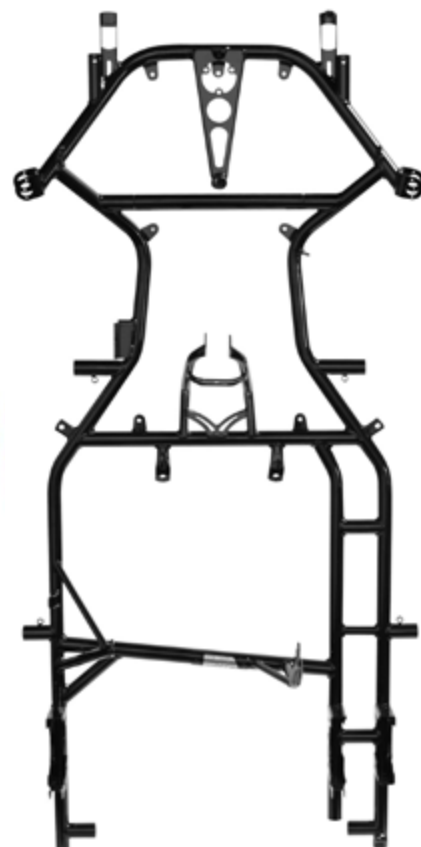

OPTIONAL MAGNESIUM - OKJ - DD + € 50,00 - KZ + € 90,00

Il telaio KT3 adotta una scocca con tubi di acciaio cromo molibdeno di Ø 28mm per quanto riguarda i longheroni mentre per le traverse queste sono di Ø 30mm con i nuovi scatolati portacuscini e rinforzo sul lato freno. Sui telai KT3 è possibile regolare sia l'altezza da terra dell'assale posteriore che quella dei fuselli anteriori; inoltre sull'anteriore è possibile registrare camber e caster molto facilmente grazie all'esclusivo sistema Sniper. Su tutta la gamma Racing viene montato il sistema frenante Ven 09 o Ven 10 a seconda del modello di telaio scelto oltre alla possibilità di scegliere fra i dischi in ghisa o quelli in duralcan.

Il telaio viene fornito completo di carenature New Age 02 e da quella posteriore KG oltre al Kit adesivi.

The KT3 chassis has a frame with 28 Ø Chrome moli tubes, on the long rail and the cross bar 30 Ø tube with the new bearing hanger reinforced on the brake side. On this chassis it is possible to adjust the rear axle and the stub axle settings; on the front side it is easy to set up the caster camber by the exclusive Sniper caster system. All the chassis range is supplied with the Ven 09 or Ven 10 brake system depending on the specified category. These brake systems are available with iron or with a ceramic discs. The chassis is supplied with the plastic bodywork New Age 02, the rear KG and the sticker kit.

Homologation 71/CH/20