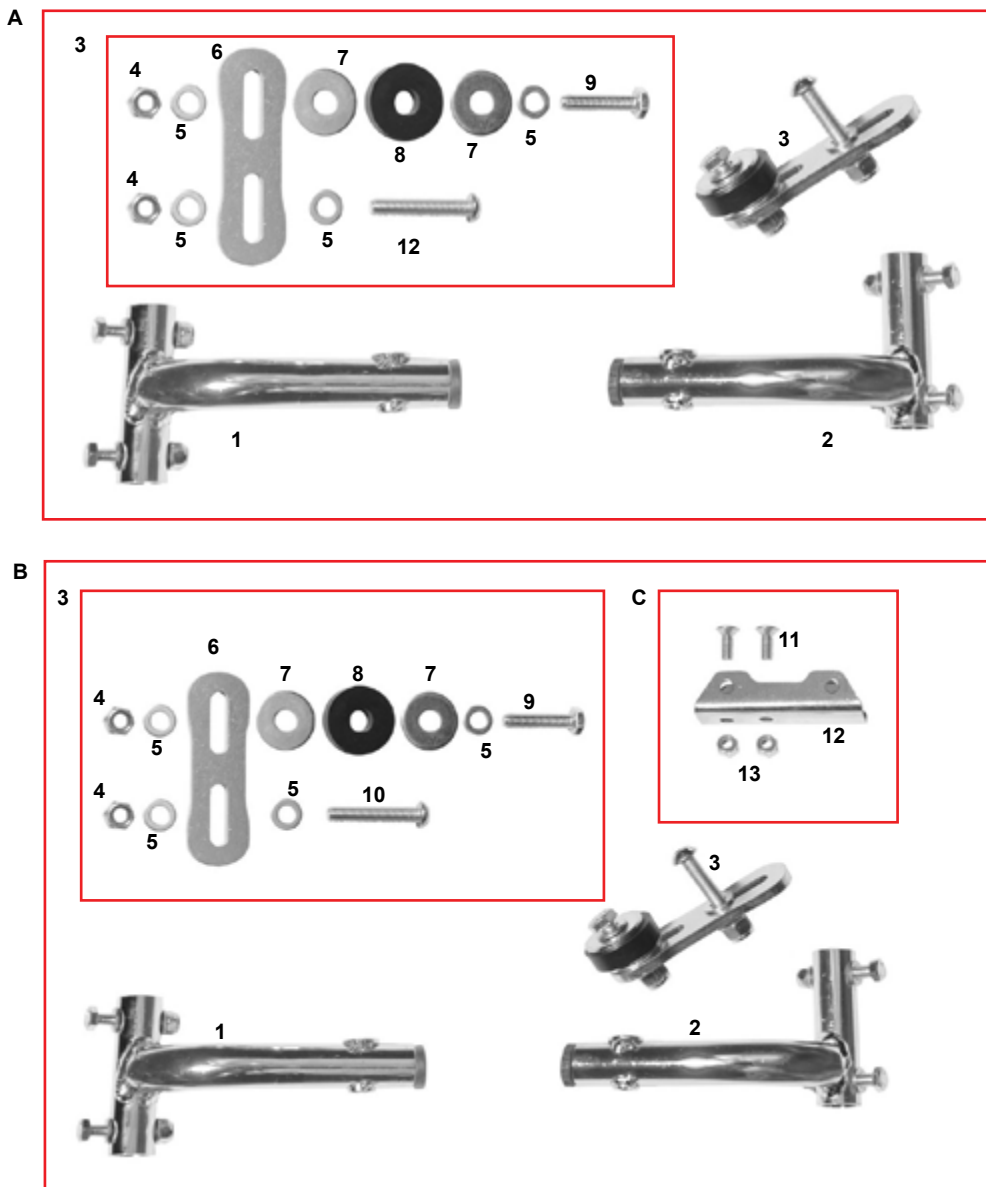

ES	COD.	DESCRIZIONE	ITEMS
A	FM0.01824	Supporto marmitta Rotax new completo	Rotax exhaust support complete
B	FM0.01994	Supporto marmitta Rotax mini completo	Rotax exhaust support/straight old
C	FK0.01823	Attacco supporto marmitta completo	Exhaust support clamp complete
1	FM0.1824S	Supporto marmitta sx tag l. freno comp.	Tag exhaust support lf brake side comp.
2	FM0.1824D	Supporto marmitta dx tag l. freno comp.	Tag exhaust support rh brake side comp.
3	FK0.01994	Kit piastrina marmitta Rotax dx-sx	Exhaust support Rotax mini kit
4	AFN.00128	Dado M 8 autoblock alto	Nut M 8 high self-locking
5	AFN.00350	Rondella 8,5-16x1,5	Washer 8,5-16x1,5
6	SZ0.01535	Piastrina supporto marmitta Rotax	Exhaust support Rotax
7	AFN.00125	Rondella 10,5-30x2,5	Washer 10,5-30x2,5
8	AFS.00088	Gommino culla marmitta	Exhaust cradle rubber
9	AFN.00349	Vite M 8x 35 esagonale	M 8x 35 hexagonal head screw
10	AFN.00266	Vite M 8x 40 bombata	M 8x 40 convex head screw
11	TSV.06X014	Vite M 6x 14 svasata	M 6x 14 countersunk head screw
12	FC0.01823	Attacco supporto marmitta Rotax crom.	Exhaust support Rotax right
13	AFN.00264	Dado M 6 autoblock alto	Nut M 6 high self-locking