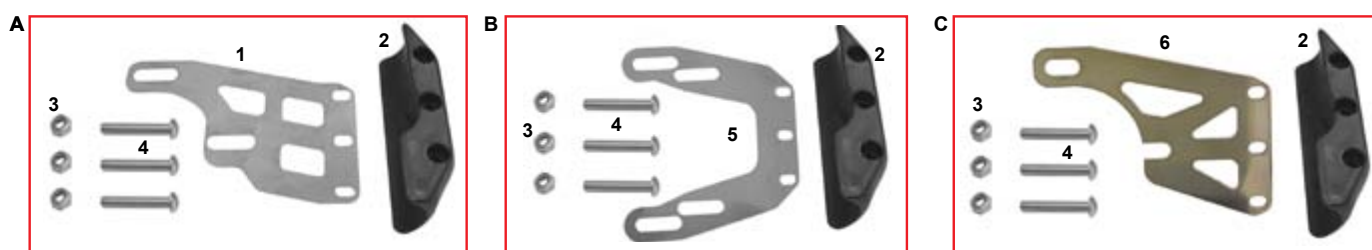

KIT RIPARA DISCO - DISC PROTECTION KIT

ES	COD.	DESCRIZIONE	ITEMS
A	FK0.01632	Kit ripara disco CRG CIK	Rear brake disc guard kit CRG
B	FK0.02872	Kit ripara disco	Rear brake disc guard kit
C	FK0.03437	Kit ripara disco 2016	Rear brake disc guard kit
1	AML.01629	Supporto salvadisco CRG	Disc protection support CRG
2	AFS.01632	Salva disco plastica CRG	Disc protection
3	AFN.00106	Dado M 6 autoblock basso	Nut M 6 low self-locking
4	AFN.01984	Vite M 6x 35 bombata	M 6x 35 convex head screw
5	AML.02872	Supporto salvadisco +5 +10	Disc protection support +5 +10
6	AML.03437	Supporto salvadisco CRG pastr. ass 2016	Disc protection support 2016