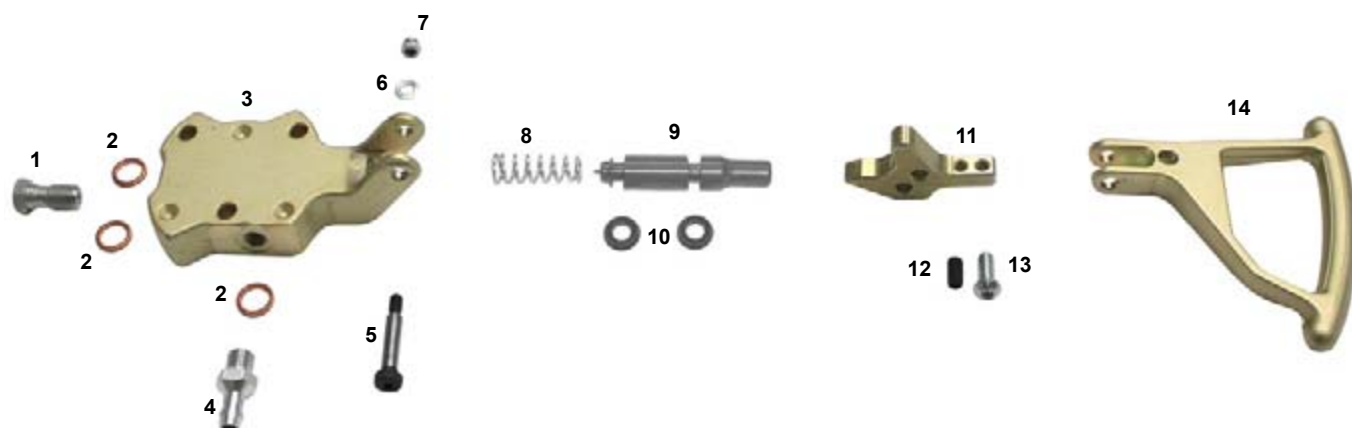

ES COD.	DESCRIZIONE	ITEMS
A	FK0.01909 Pompa freni anteriore V106 oro con leva	Master cylinder V10 with lever gold
B	FK0.01907 Leva pompa freno anteriore completa	Front master cylinder lever complete
C	FM0.01909 Pompa freni V10 no leva oro	Front master cylinder V10 no lever gold
D	FM0.01911 Pistoncino pompa freno FA completa	Front master cyl. piston complete
1	SZ0.00185 Raccordo M10 V09/10	Fitting M10 V09/10
2	AFN.00186 Rondella 10,5-14x2 rame	Copper washer 10,5-14x2
3	SAG.01909 Corpo pompa freno oro anteriore	Fron master cylinder body gold
4	SBN.01919 Raccordo serbatoio pompa FA	Fron master cylinder tank fitting
5	AFN.01916 Vite M 5x 25 gambo rettificato M6	M 5x 25 rectifier stem M6 screw
6	AFN.02264 Rondella 5,3-9x1,5	Washer 5,3-9x1,5
7	AFN.00360 Dado M 5 autoblock basso	Nut M 5 low self-locking
8	SZ0.01896 Molla pompa freni FA	Master cylinder FBS spring
9	SDN.01911 Pistoncino pompa freno FA	Master cylinder FBS piston
10	AFS.01912 Gommino pompa freno FA	Front master cylinder rubber
11	SAG.01910 Puntale pompa freno anteriore DD oro	Master cylinder plunger front DD gold
12	AFN.00357 Grano M 6x10	Grub screw M 6x10
13	AFN.00502 Vite M 6x 16 bombata	M 6x 16 convex head screw
14	SAN.01907 Leva pompa freno anteriore oro DD	Aluminium master cylinder lever DD gold