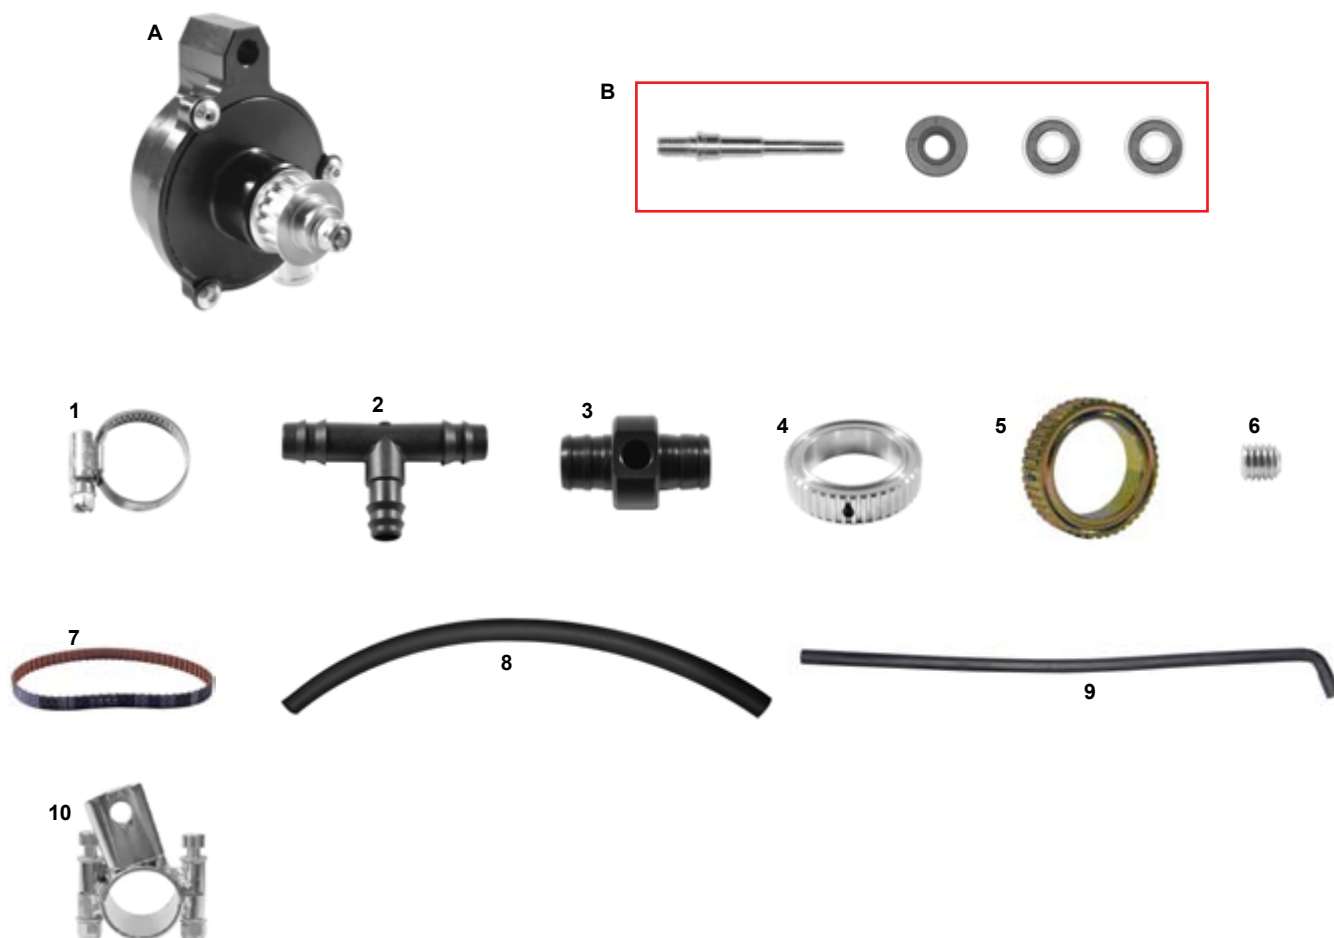

ES	COD.	DESCRIZIONE	ITEMS
A	FM0.00762	Pompa acqua completa	Water pump complete
B	CRG.01614	Kit revisione pompa acqua	Water pump revision kit
1	AFN.00776	Fascetta acciaio 16-25 radiatore	Water clip 16-25
2	AFS.00723	Raccordo T valvola termostatica	Thermic valve T fitting
3	FAN.01130	Raccordo sonda acqua	Water temp. sensor T. piece
4	FL1.01662	Puleggia 50 pompa acqua std	Water pump pulley std 50
5	FAG.01662	Puleggia 50 pompa acqua std oro	Water pump pulley std 50 gold
6	AFN.00289	Grano M 6x 6 cuscinetto	Grub screw M 6x 6 axle bearing
6	AFS.01672	Cinghia dentata 140 barra diritta	Water driving belt 140 straight bar
6	AFS.02769	Cinghia dentata 150 barra diritta	Water driving belt 150 straight bar
7	AFS.01640	Cinghia dentata 160 barra inclinata	Water driving belt 160 curved bar
8	AMS.00784	Tubo valvola termostato	Thermic valve pipe
9	AFS.00761	Tubo acqua curvo	Curved water pipe
10	FM0.03158	Supporto pompa acqua registrabile	Water pump register support assy
	AFS.00768	Ventola pompa acqua	Water pump fan
	SL1.00767	Puleggia pompa acqua piccola	Water pump pulley small