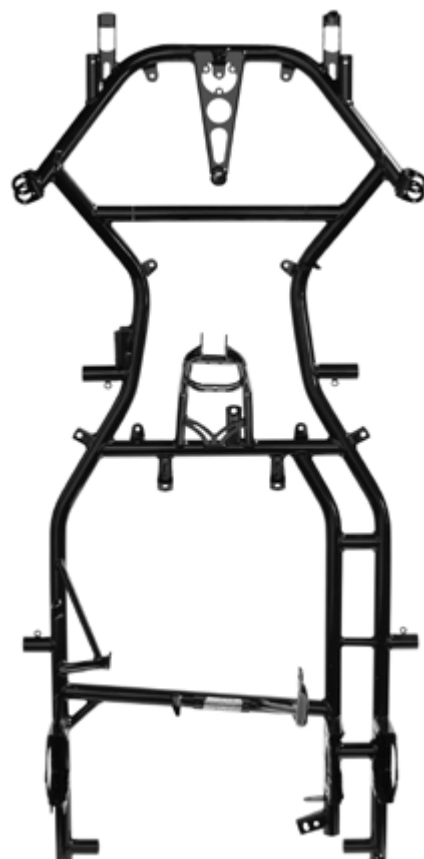

OPTIONAL MAGNESIUM - OKJ - DD + € 50,00 - KZ + € 90,00

Il telaio Black Wheel adotta una scocca con tubi di acciaio cromo molibdeno di Ø 32mm con i nuovi scatolati portacuscini e rinforzo sul lato freno. Sui telai Black Wheel è possibile regolare sia l'altezza da terra dell'assale posteriore che quella dei fuselli anteriori; inoltre sull'anteriore è possibile registrare camber e caster molto facilmente grazie all'esclusivo sistema Sniper. Su tutta la gamma Racing viene montato il sistema frenante Ven 09 o Ven 10 a seconda del modello di telaio scelto oltre alla possibilità di scegliere fra i dischi in ghisa o quelli in duralcan.

Il telaio viene fornito completo di carenature New Age 02 e da quella posteriore KG oltre al Kit adesivi.

The Black Wheel chassis has a frame with 32 Ø Chrome moly tubes, with the new bearing hanger reinforced on the brake side. On this chassis it is possible to adjust the rear axle and the stub axle settings; on the front side it is easy to set up the caster camber by the exclusive Sniper caster system. All the racing range is supplied with the Ven 09 or Ven 10 brake system depending on the specified category. These brake systems are available with iron or with a ceramic discs. The chassis is supplied with the plastic bodywork New Age 02, the rear KG and the sticker kit.

Homologation 23/CH/20