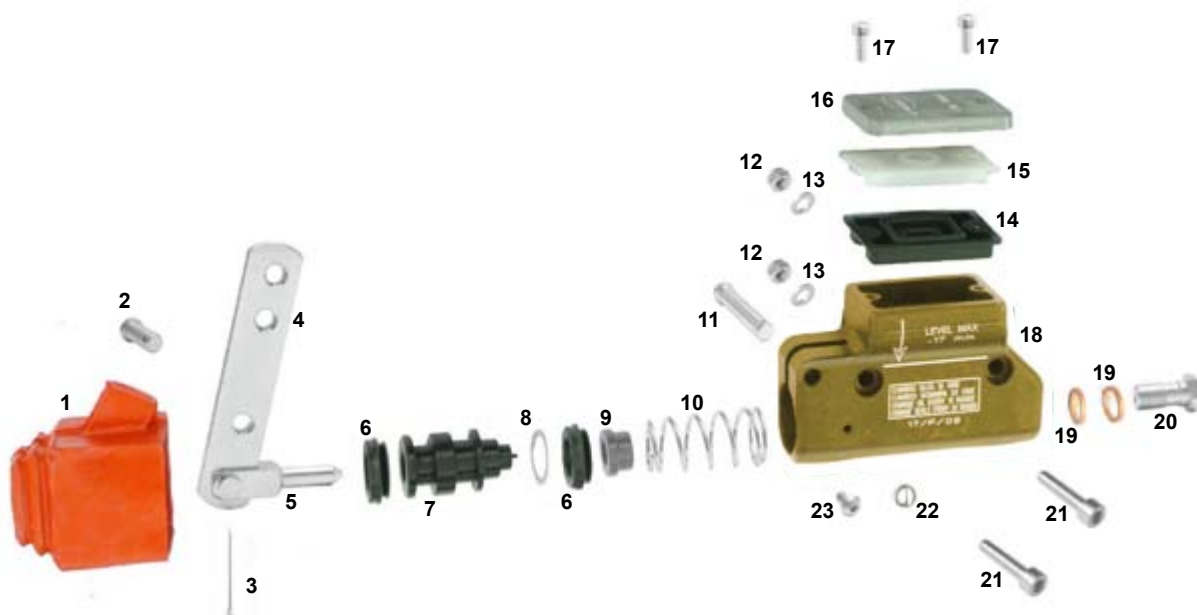

M POMPA FRENI NEW AGE ORO - NEW AGE MASTER CYLINDER GOLD

OKJ POMPA FRENI V09 ORO - V09 MASTER CYLINDER GOLD

DD POMPA FRENI V10 ORO - V10 MASTER CYLINDER GOLD

ES	COD.	DESCRIZIONE	ITEMS
A	FMG.00192	Pompa freni V09/10 completa oro	Rear master cylinder V09/10 gold comp
B	FMG.00329	Doppia pompa UP/V04 + rip. KZ oro	Double master cylinder V04 with equal. gold
C	CRG.00192	Kit revisione pompa freno V09/10 comp.	Revision kit master cylinder V09/10
1	AFS.00199	Copripolvere pompa freni	Dust cover for brake pump
2	SBN.00200	Spina pompa freni 16mm nera	Master cylinder pin 16mm black
3	AFN.00201	Copiglia	Master cylinder split pin
4	SBN.00197	Leva pompa freni post.	Master cylinder lever
5	AFS.00196	Puntale pompa freni	Master cylinder plunger
6	AFS.00194	Gommino pompa V09/10	Master cylinder rubber V09/10
7	SAN.00210	Pistoncino pompa V09/10	Master cylinder piston V09/10
8	AFN.00195	Distanziale pompa freni 14-20x0,5	Master cylinder spacer 14-20x0,5
9	SL1.00208	Tappo molla pompa V09/10	Master cylinder spring cap V09/10
10	SZ0.00193	Molla pompa freni V09/10	Master cylinder spring V09/10
11	SBN.00202	Spina pompa freni 35,5mm	Master cylinder pin 35,5mm
12	AFN.00106	Dado M 6 autoblock basso	Nut M 6 low self-locking
13	AFN.00105	Rondella 6,5-12x1,5	Washer 6,5-12x1,5
14	AFS.00205	Membrana pompa V09/10	V09/10 master cylinder gasket
15	AFS.00204	Tappo membrana pompa V09/10	Diaphragm pump cap
16	SAN.00212	Coperchio pompa freno V09/10 nero	Black cover up V09/10 master cylinder
17	AFN.02148	Vite M 4x 10 cilindrica	M 4x 10 socket head screw
18	SAG.00192	Corpo pompa freno V09/10	Master cylinder V09/10 body
19	AFN.00186	Rondella 10,5-14x2 rame	Copper washer 10,5-14x2
20	SZ0.00185	Raccordo M10 V09/10	Fitting M10 V09/10
21	AFN.00368	Vite M 6x 40 cilindrica	M 6x 40 socket head screw
22	AFS.00981	Spina elastica D8	Elastic pin D8
23	AFN.02262	Vite M 4x 6 bombata	M 4x 6 convex head screw