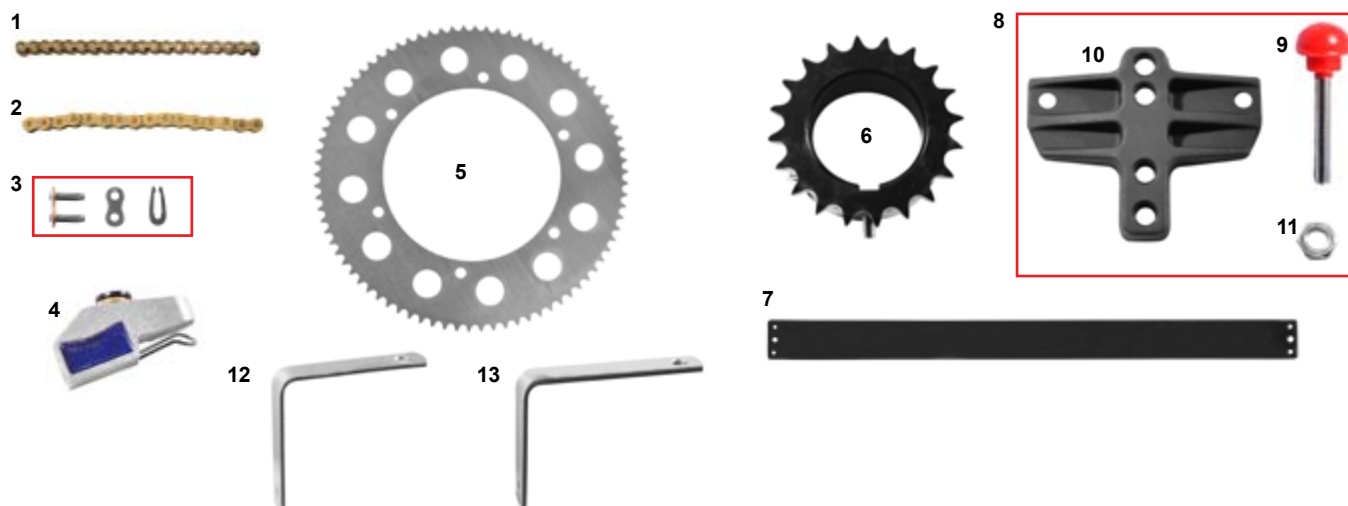

CORONE & CATENE - CHAINS & SPROCKETS

ES	COD.	DESCRIZIONE	ITEMS
1	AFS.00614**	Catena DD con or **misure da 98 a 114	Chain DD with o-ring ** sizes from 98 to 114
2	AMS.00671	Catena KZ al metro	KZ chain per meter
2	AMS.02651	Catena DD puffo passo 219 (al mt)	DD chain per meter
3	AMS.00779	Maglia congiunzione KZ	Joining link KZ
3	AMS.02652	Maglia congiunzione catena puffo	Joining link puffo 219
3	AFS.01121	Smagliacatena	Chain linker tool
4	AFS.01071	Cat (attr.catena 219-corona 4mm)	Alignment (tool for chain)
5	AFS.00171**	Corona DD **misure da 66 a 86	Sprocket DD ** sizes from 66 to 86
5	AFS.00506	Corona puffo	Sprocket Puffo
6	AFS.00797**	Corona KZ D50 ergal **misure da 20 a 30	Sprocket KZ D50 ** sizes from 20 to 30
7	AFS.00338	Paracatena dritto KZ	Straight chain guard
8	FMN.00298	Tendicatena forgiato nero comp.	Chain tightener forged black comp.
9	AFS.00254	Vite tendicatena M10 (pom.rosso)	Chain tigh. screw M10 (red pom.)
10	SAN.00298	Tendicatena forgiato nero	Forged chain tightener black
11	AFN.00255	Dado M10	Nut M10
12	FZ0.00327	Supporto paracatena KZ	Chain guard support KZ
13	FZ0.00450	Sup. paracatena DD mini corto	Chain guard support DD mini short