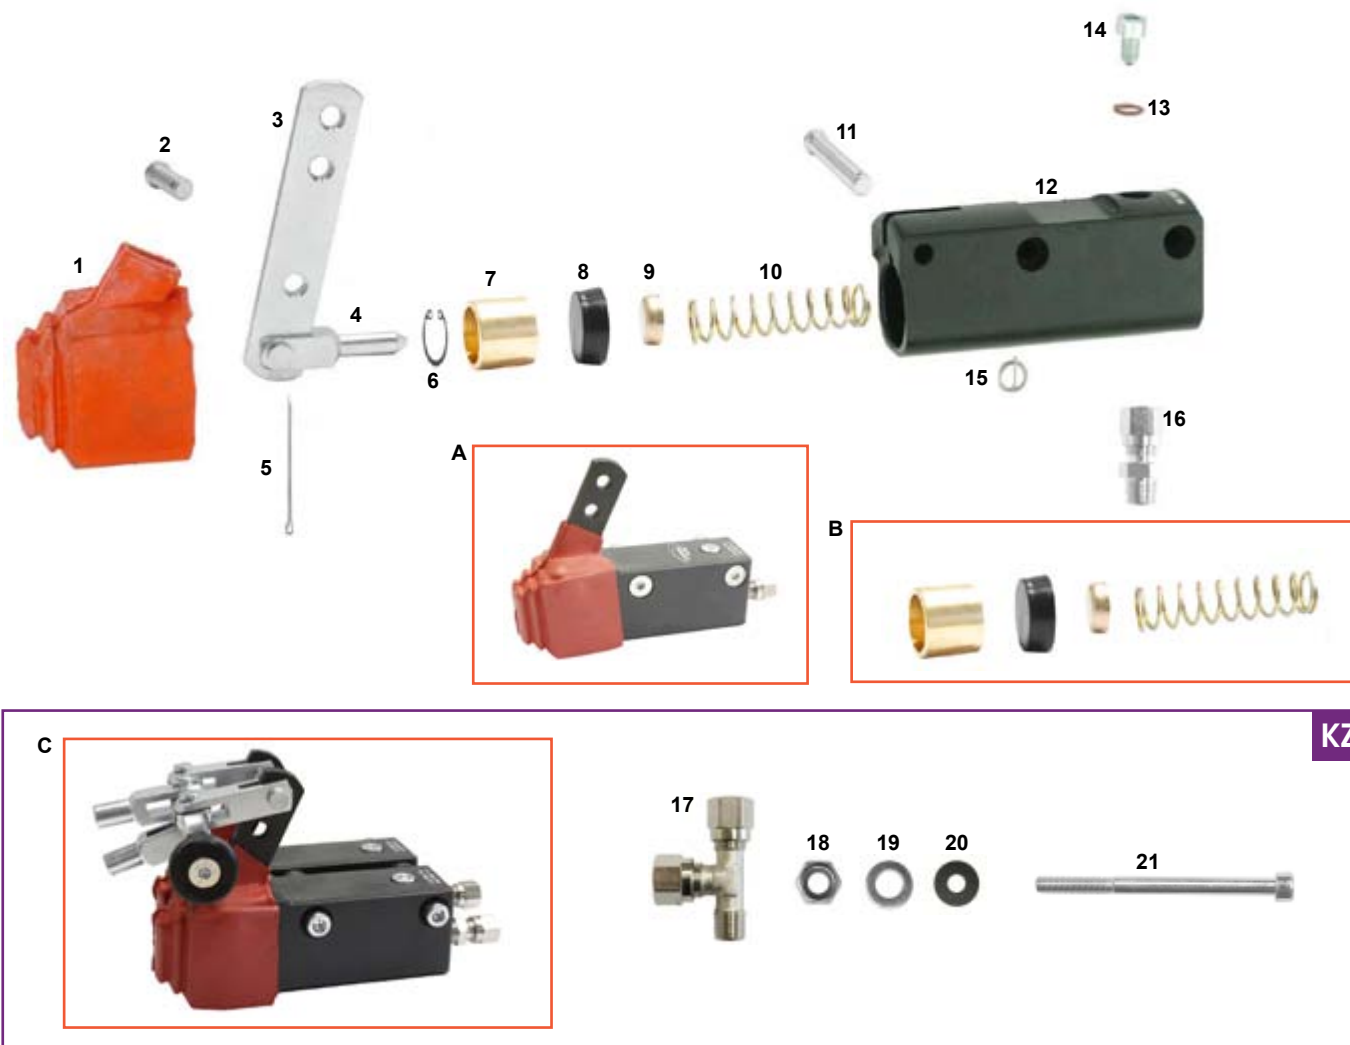

ES	COD.	DESCRIZIONE	ITEMS
A	FM0.00192	Pompa freni V09/10 completa	Rear master cylinder V09/10 comp
B	FM0.00329	Doppia pompa UP/V04/V05 con rip.KZ	KZ doublemaster cyl.V05 with equilizer
C	CRG.00192	Kit revisione pompa freno UP/V05 comp.	Revision kit master cylinder complete
1	AFS.00199	Copripolvere pompa freni	Dust cover for brake pump
2	SBN.00200	Spina pompa freni 16mm nera	Master cylinder pin 16mm black
3	AFN.00201	Copiglia	Master cylinder split pin
4	SBN.00197	Leva pompa freni post.	Master cylinder lever
5	AFS.00196	Puntale pompa freni	Master cylinder plunger
6	AFS.00194	Gommino pompa UP/V04/V05	Master cylinder rubber UP/V04/V05
7	SAN.00210	Pistoncino pompa UP/V04/V05	Master cylinder piston UP/V04/V05
8	AFN.00195	Distanziale pompa freni 14-20x0,5	Master cylinder spacer 14-20x0,5
9	SL1.00208	Tappo molla pompa UP/V04/V05	Master cylinder spring cap UP/V04/V05
10	SZ0.00193	Molla pompa freni UP/V04/V05	Master cylinder spring UP/V04/V05
11	SBN.00202	Spina pompa freni 35,5mm	Master cylinder pin 35,5mm
12	AFN.00106	Dado M 6 autoblock basso	Nut M 6 low self-locking
13	AFN.00105	Rondella 6,5-12x1,5	Washer 6,5-12x1,5
14	AFS.00205	Membrana pompa UP/V04	UP/V04 master cylinder gasket
15	AFS.00204	Tappo membrana pompa UP/V04	Diaphragm pump cap
16	SAN.00212	Coperchio pompa freno UP/V04 nero	Black cover up master cylinder
17	AFN.02148	Vite M 4x 10 cilindrica	M 4x 10 socket head screw
18	SAN.00192	Corpo pompa freno UP/V04/V05	Master cylinder UP/V04/V05 body
19	AFN.00186	Rondella 10,5-14x2 rame	Copper washer 10,5-14x2
20	SZ0.00185	Raccordo M10 UP/V04/V05	Fitting M10 UP/V04/V05
21	AFN.00368	Vite M 6x 40 cilindrica	M 6x 40 socket head screw
22	AFS.00981	Spina elastica D8	Elastic pin D8
23	AFN.02262	Vite M 4x 6 bombata	M 4x 6 convex head screw