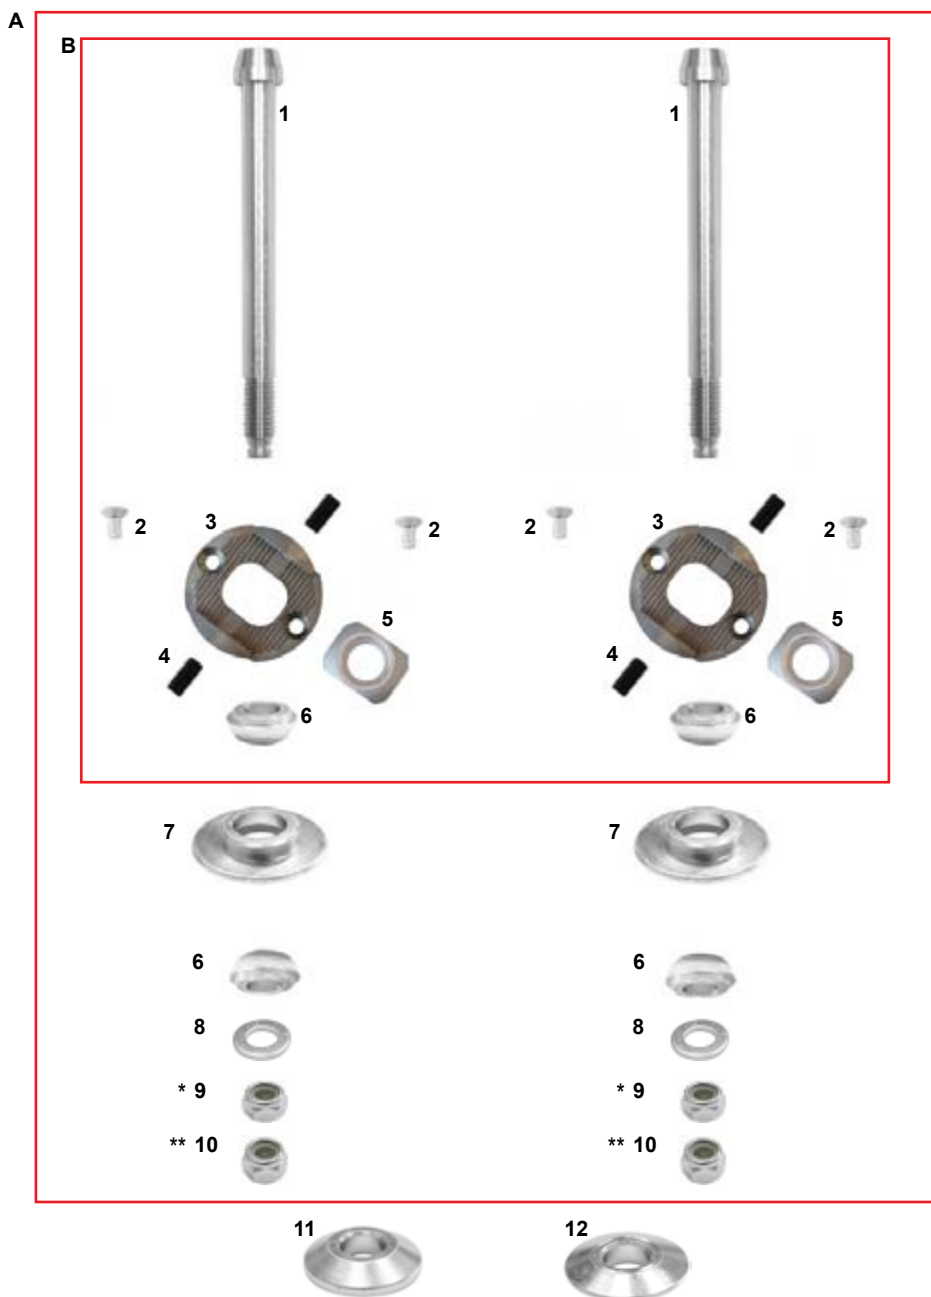

ES	COD.	DESCRIZIONE	ITEMS
A	FK0.02352	Set caster sniper new completo KZ	Sniper caster system new complete KZ
	FK0.01608	Set caster sniper new completo DD	Sniper caster system new complete DD
B	FK0.02353	Set caster sniper new superiore	Sniper caster system new top
1	FBN.02401	Vite fusello 10x111	Stub axle bolt 10x111
2	AFN.02408	Vite M 4x 8 svasata	M 4x 8 countersunk head screw
3	AFS.02352	Caster porta piastrina A	Caster support A
4	AFN.02390	Grani M 5x 10 caster doppio	Grub screw M 5x 10 (set)
5	AFS.02353	Caster piastrina alta B	Caster high B
6	FZ0.02450	Boccola mezza sfera caster	Bushing half caster
7	FZ0.01602	Caster fisso sferico	Caster fixed
8	AFN.01637	Rondella 10,5-20x2	Washer 10,5-20x2
9	AFN.00657	Dado M10 autoblock basso	Nut M10 low self-locking
10	AFN.02393	Dado M10 autoblock alto	Nut M10 high self-locking
11	FZ0.01607	Spessore 10-28x6 fusello piano	Stub axle space 10-28x6 plain
12	FZ0.01719	Spessore 10-28x6 fusello conico	Stub axle space 10-28x6 conical

* Set caster sniper new completo KZ - Sniper caster system new complete KZ

** Set caster sniper new completo DD - Sniper caster system new complete DD