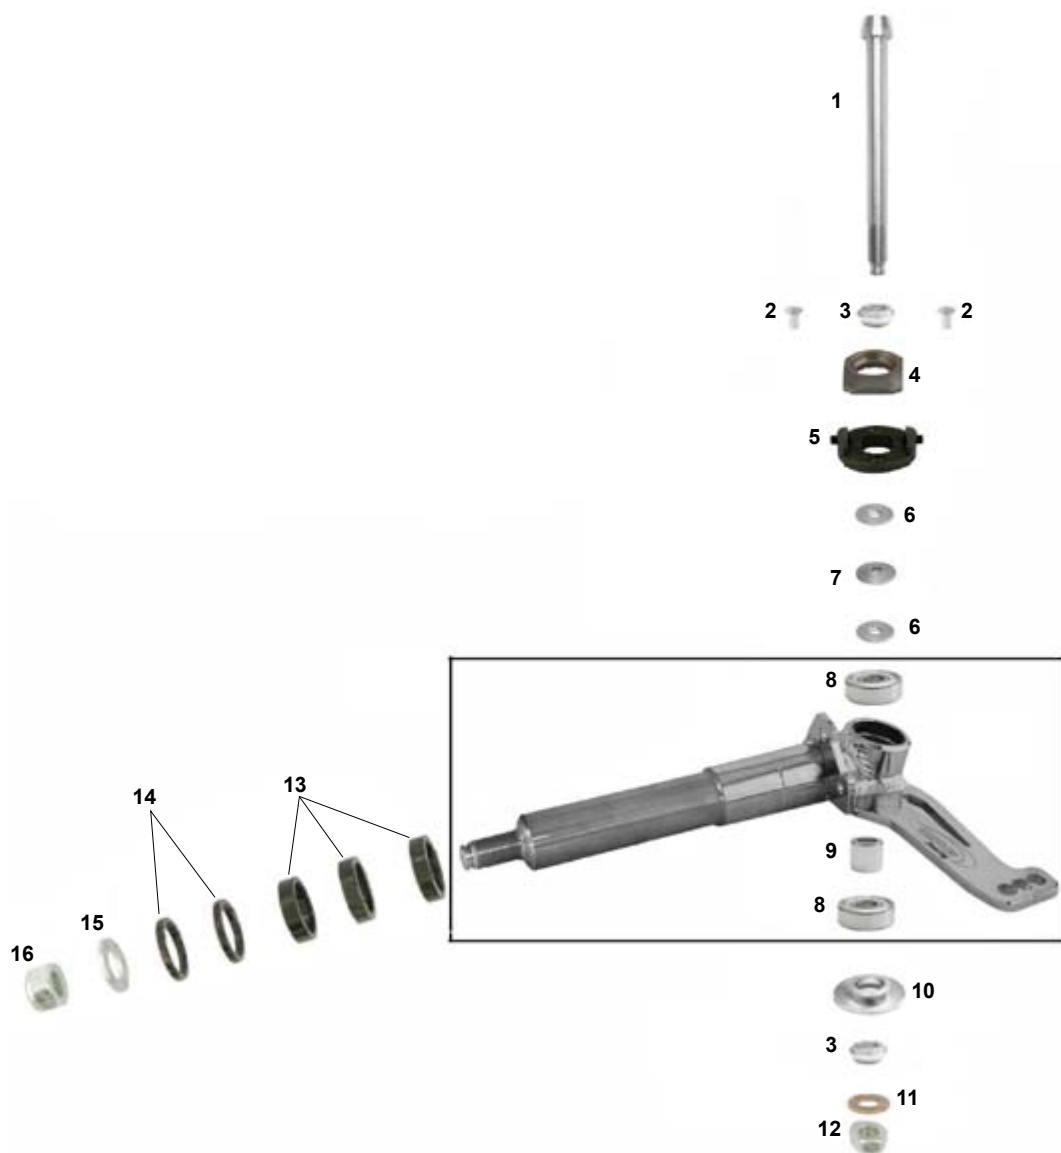

ES	COD.	DESCRIZIONE	ITEMS
1	FBN.02401	Vite fusello 10x110	Stub axle bolt 10x110
1	FBN.02755	Vite fusello 10x120	Stub axle bolt 10x120
2	AFN.02389	Vite M 4x 10 svasata	M 4x 10 countersunk head screw
3	FZ0.02450	Boccola mezza sfera caster	Bushing half spherical caster
4	AFS.02353	Caster piastrina alta B	Caster high B
5	AFS.02352	Caster porta piastrina A	Caster support A
6	FZ0.01607	Spessore 10-28x6 fusello piano	Stub axle spacer 10-28x6 plain
6	FZ0.01769	Spessore 10-28x3 fusello piano	Stub axle spacer 10-28x3 plain
7	FZ0.01719	Spessore 10-28x6 fusello conico	Stub axle spacer 10-28x6 conical
8	AFN.00959	Cuscinetto 6000 ZZ fusello	Bearing 6000 stub axle bolt
9	SBN.01605	Spessore 10x24 interno fusello	Stub axle internal spacer 10x24
10	FZ0.01602	Caster fisso sferico	Spherical fixed cam
11	AFN.00108	Rondella 8,5-18x4	Washer 8,5-18x4
12	AFN.02393	Dado M10 autoblock alto	Nut M10 high self-locking
13	FAN.01739	Distanziale perno fusello 25 8mm	Stub axle spacer 25 8mm black
14	FAN.01738	Distanziale perno fusello 25 4mm	Stub axle spacer 25 4mm black
15	AFN.01564	Rondella 15-30x2,5	Washer 15-30x2,5
16	AFN.00058	Dado M14x 1,5 autoblock	Nut M14x 1,5 self-locking