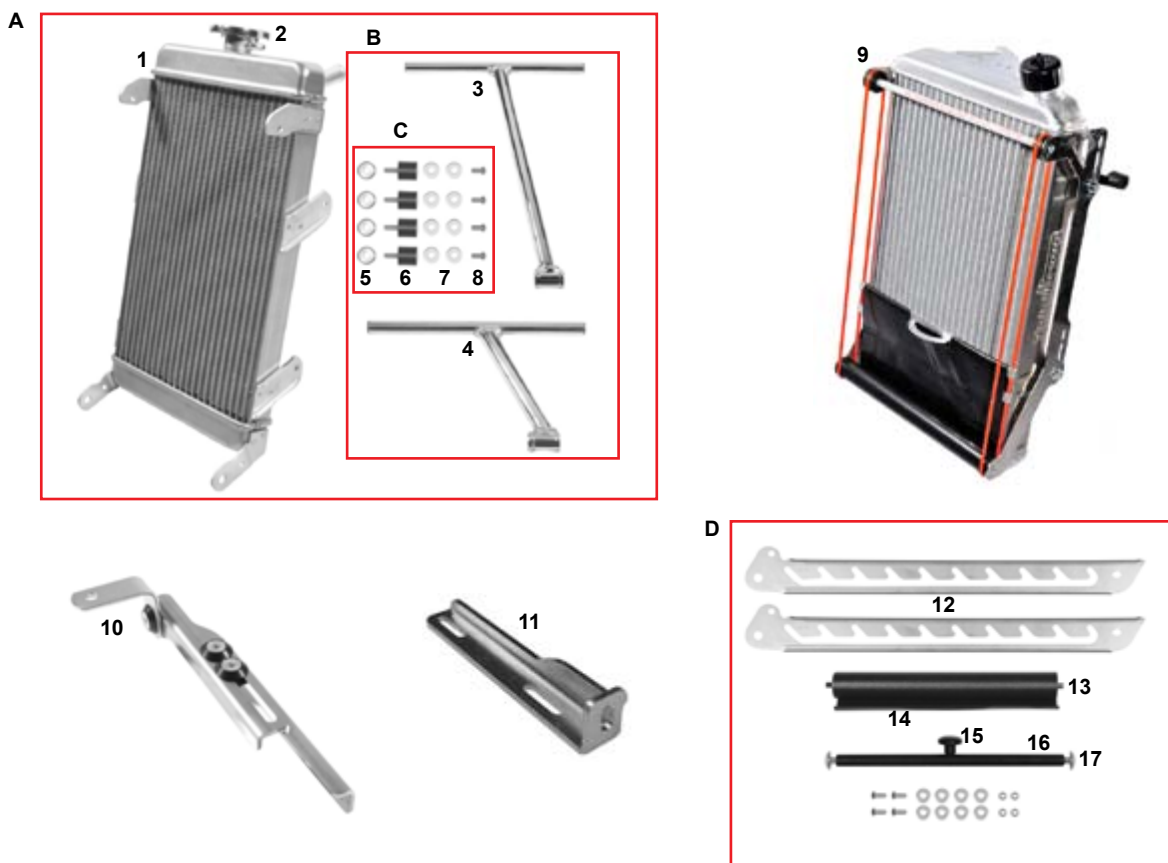

ES	COD.	DESCRIZIONE	ITEMS
A	FM0.00785	Radiatore con attacchi completo	Radiator with connections complete
1	AFS.00785	Radiatore con tappo	Radiator with cap
2	AFS.00756	Tappo radiatore	Radiator cap
B	FK0.00787	Kit attacchi radiatore KZ	Radiator support kit KZ
B	FK0.02597	Kit attacchi radiatore DD	Radiator support kit DD
3	SC0.00789	Supporto radiatore lungo	Long radiator support
4	SC0.02597	Supporto radiatore lungo DD	Long radiator support DD
4	SC0.00788	Supporto radiatore corto KZ	Short radiator support KZ
C	FK0.00760	Kit silentblock radiatore	Rubber mounting radiator kit
5	SL1.01589	Distanziale 6-20x 3,5	Spacer 6-20x 3,5
6	AFS.00760	Gommino radiatore	Radiator rubber
7	AFN.00105	Rondella 6,5-18x1,5	Washer 6,5-18x1,5
8	AFN.00016	Vite M 6x 14 bombata	M 6x 14 convex head screw
9	FM0.02463	Radiatore racing con tendina completo	Newline radiator assy with curtain
	AFS.02464	Tendina radiatore newline nera	Radiator curtain newline
	AFS.01158	Kit attacchi radiatore racing	Radiator support kit newline
	AFS.01751	Tappo radiatore newline all.	Radiator alu. cap newline
10	FK0.00021	Supporto radiatore DD2 sup. comp.	Radiator DD2 support top new assay
11	SC0.01700	Supporto radiatore DD2 inferiore	Lower DD2 radiator support
D	FK0.01320	Tendina radiatore completa	Radiator curtain comp.
12	AML.00987	Piastrina tendina radiatore (2)	Radiator curtain support (2)
13	AFS.01329	Bussola tendina radiatore	Radiator curtain bushing
14	AFS.01320	Tendina radiatore nuda	Radiator curtain
15	SAN.01321	Pomolo tendina radiatore nero	Radiator curtain pomml black
16	SAN.01322	Barretta tendina radiatore	Radiator curtain bar
17	SZ0.01323	Vite tendina radiatore	Radiator curtain screw