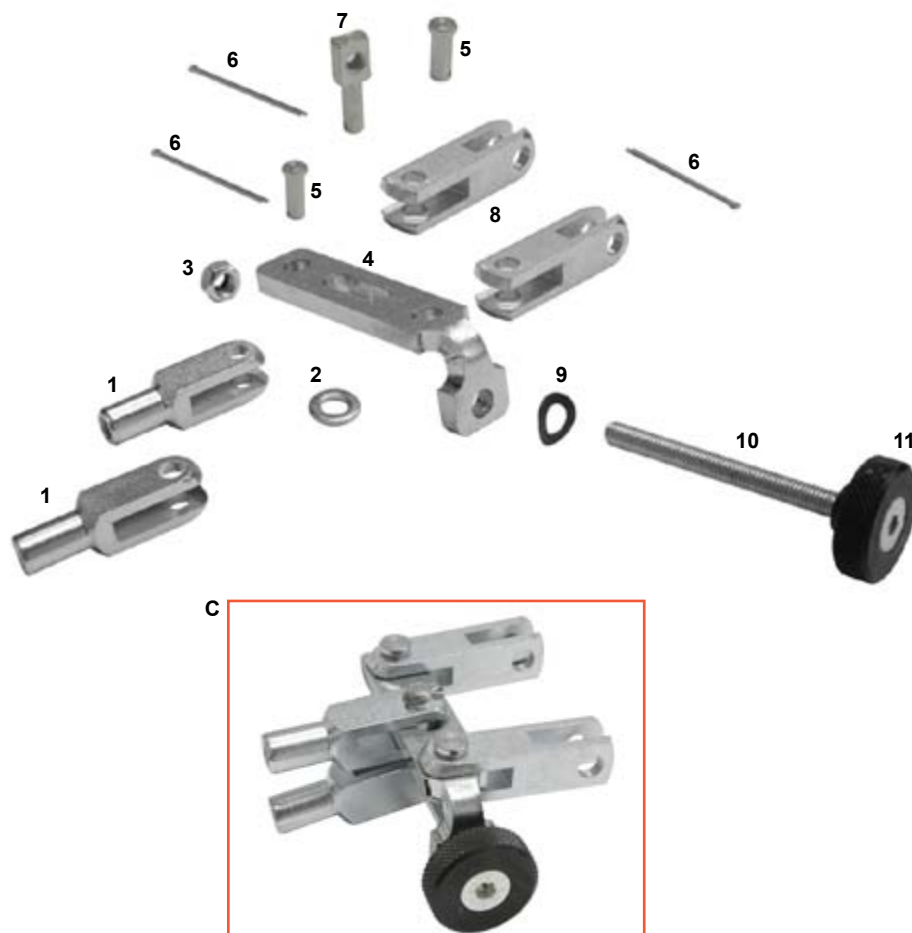

KZ RIPARTITORE FRENATA V05 - BRAKE EQUALIZER V05

KZ RIPARTITORE FRENATA V08 - BRAKE EQUALIZER V08

KZ RIPARTITORE FRENATA V09 - BRAKE EQUALIZER V09

ES	COD.	DESCRIZIONE	ITEMS
C	FM0.00330	Ripartitore frenata KZ	Brake equalizer KZ complete
1	AFS.00216	Forchetta semplice standard	Simple fork standard
2	AFN.00105	Rondella 6,5-12x1,5	Washer 6,5-12x1,5
3	AFN.00106	Dado M 6 autoblock basso	Nut M 6 low self-locking
4	SBN.00334	Piastrina ripartitore KZ	Master cylinder KZ equal.
5	SBN.00214	Spina ripartitore 17,5mm	Divider pin 17,5mm
6	AFN.00201	Copiglia	Master cylinder split pin
7	SBN.00335	Perno registro ripartitore KZ	Master cylinder div. KZ reg. pivot
8	AFS.00215	Forchetta doppia	Double fork
9	AFN.00331	Rondella 6 ondulata	Undulated washer 6
10	AFN.02322	Vite M 6x 70 svasata	M 6x 70 countersunk head screw
11	SAN.00333	Pomolo registro ripartitore nero	Divider register pommel black