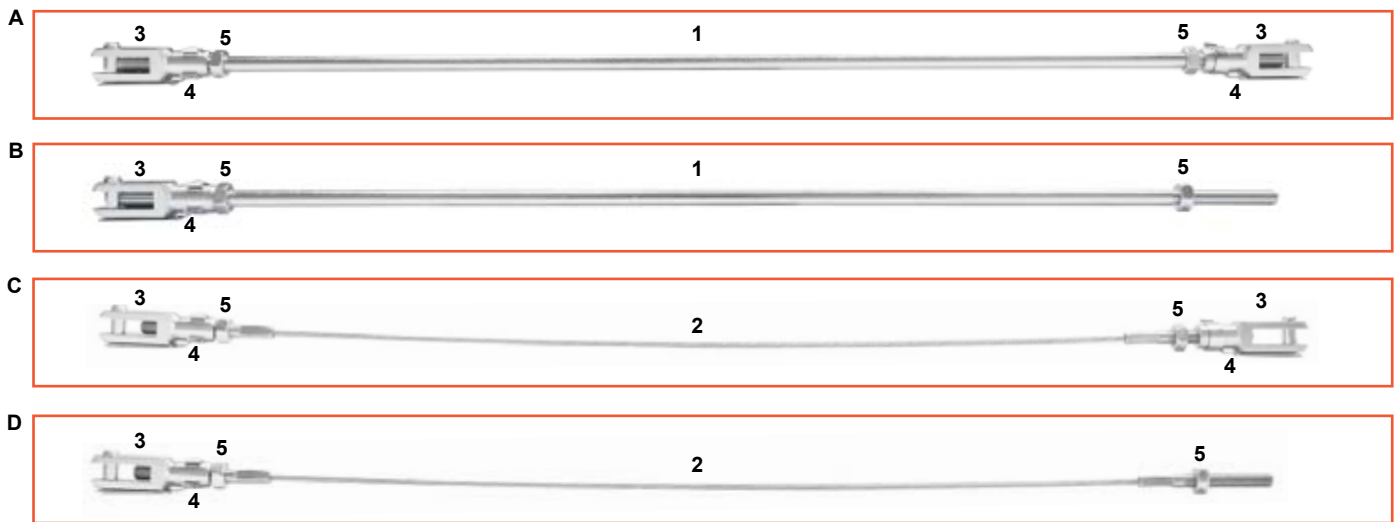

ES	COD.	DESCRIZIONE	ITEMS
A	FK0.00918	Asta freno cm.45 DD completa	Brake rod cm.45 DD complete
B	FK0.00223	Asta freno cm.42 KZ completa	Brake rod cm.42 KZ complete
C	FK0.00809	Cavo freno cm.44 DD completo	Safety cable cm.44 DD complete
D	FK0.00227	Cavo freno cm.41,5 KZ completo	Safety cable cm.41,5 KZ complete
1	SBN.01566	Asta freno cm.24	Brake rod cm.24
1	SBN.00565	Asta freno cm.27	Brake rod cm.27
1	SBN.00566	Asta freno cm.28	Brake rod cm.28
1	SBN.01518	Asta freno cm.30	Brake rod cm.30
1	SBN.00933	Asta freno cm.32	Brake rod cm.32
1	SBN.00704	Asta freno cm.33	Brake rod cm.33
1	SBN.00744	Asta freno cm.38	Brake rod cm.38
1	SBN.00931	Asta freno cm.40	Brake rod cm.40
1	SBN.00223	Asta freno cm.42	Brake rod cm.42
1	SBN.00888	Asta freno cm.43	Brake rod cm.43
1	SBN.00918	Asta freno cm.45	Brake rod cm.45
1	SBN.00932	Asta freno cm.46	Brake rod cm.46
1	SBN.00801	Asta freno cm.48	Brake rod cm.48
1	SBN.00802	Asta freno cm.49	Brake rod cm.49
1	SBN.01358	Asta freno cm.52	Brake rod cm.52
1	SBN.00804	Asta freno cm.55	Brake rod cm.55
2	AFS.00805	Cavo sicurezza cm.25	Safety cable cm.25
2	AFS.00807	Cavo sicurezza cm.29	Safety cable cm.29
2	AFS.00808	Cavo sicurezza cm.33	Safety cable cm.33
2	AFS.00745	Cavo sicurezza cm.39	Safety cable cm.39
2	AFS.00227	Cavo sicurezza cm.41,5	Safety cable cm.41,5
2	AFS.00809	Cavo sicurezza cm.44	Safety cable cm.44
2	AFS.00810	Cavo sicurezza cm.48,5	Safety cable cm.48,5
2	AFS.00811	Cavo sicurezza cm.52	Safety cable cm.52
2	AFS.00812	Cavo sicurezza cm.54	Safety cable cm.54
3	AFS.00216	Forchetta semplice standard	Simple fork standard
3	AFS.01190	Forchetta semplice corta	Short fork simple
4	AFS.00224	Clift std	Clift std
4	AFS.01189	Clift corta	Short clift
5	AFN.00093	Dado M 6	Nut M 6