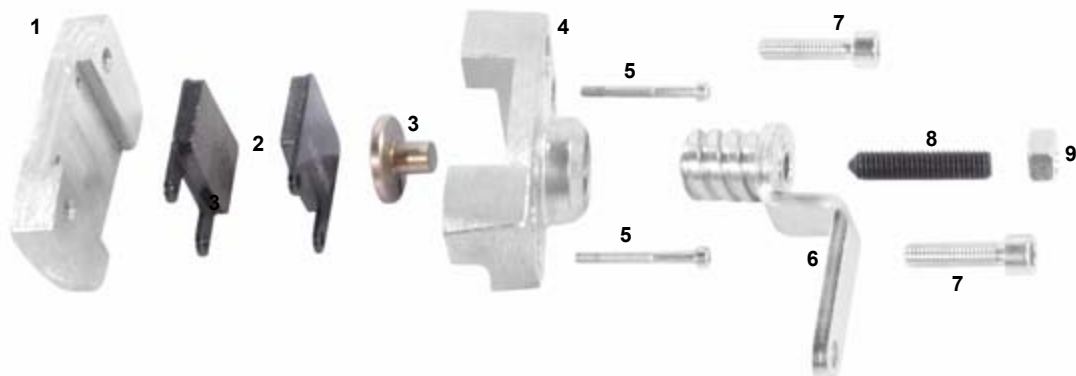

ES	COD.	DESCRIZIONE	DESCRIPTION
A	FM0.00458	Pinza freno puffo completa	Rear brake caliper puffo complete
1	SL1.0538D	Semi pinza puffo destra	Half caliper puffo right
2	AFS.00438	Pastiglia freno puffo	Brake pad puffo
3	SL1.00454	Pistoncino pinza puffo	Piston puffo caliper
4	SL1.0538S	Semi pinza puffo sinistra	Half caliper puffo left
5	AFN.00494	Vite M 3x 30 cilindrica	M 3x 30 socket head screw
6	SBN.00467	Svitone pinza puffo	Puffo brake caliper unscrew
7	AFN.00478	Vite M 6x 25 cilindrica	M 6x 25 socket head screw
8	AFN.00498	Grano M8x 35 pinza puffo	Grub screw M8x 35 puffo brake caliper
9	AFN.0049D	Dado M 8	Nut M 8
10	FZ0.00517	Molla pinza freno puffo	Puffo brake spring
11	FBN.01086	Perno pinza puffo	Caliper pivot puffo