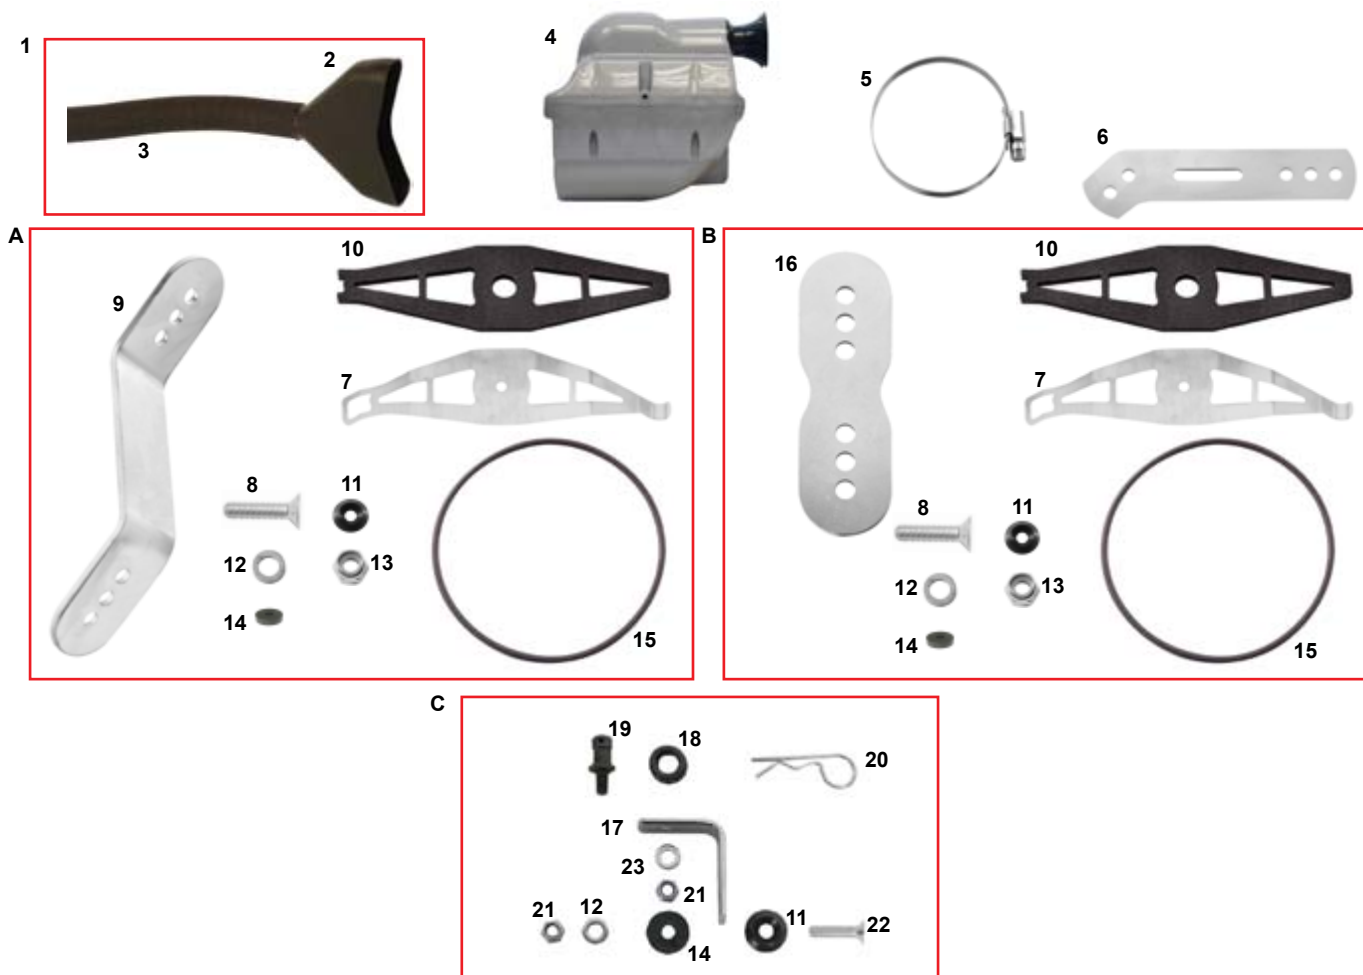

ES	COD.	DESCRIZIONE	ITEMS
1	FM0.00988	Convogliatore plastica completo	Brake cooling duct comp.
2	AFS.00988	Convogliatore plastica	Brake duct
3	AMS.00989	Tubo convogliatore freno	Brake cooling tube
4	AFS.03875	Filtro aria nitro 30 KZ 8/SA/24 argento	Air filter nitro 30 KZ 8/SA/24 silver
5	AFN.00955	Fascetta acciaio 50-70 filtro	Air filter clip 50-70
6	SC0.01962	Supporto filtro iame	lame air filter support
7	AML.01933	Supporto filtro aria	Air filter support
8	AFN.00295	Vite M 6x 25 svasata	M 6x 25 countersunk head screw
A	FK0.01936	Kit supporto filtro DD	Filter support kit DD
B	FK0.01933	Kit supporto filtro KZ	Filter support kit KZ
9	AML.01936	Piastrina supporto filtro DD	DD filter support
10	AFS.01935	Spugna adesiva supporto filtro	Sticker sponge for filter
11	SAN.00249	Rondella 6 svasata nera	Washer M 6 countersunk black
12	AFN.00105	Rondella 6,5-12x1,5	Washer 6,5-12x1,5
13	AFN.00264	Dado M 6 autoblock alto	Nut M 6 high self-locking
14	AFS.00258	Gommino pianale	Floor tray rubber
15	AFN.00248	Cinghiolo pompa acqua 2000	Water pump driving belt 2000
16	SC0.01934	Piastrina supporto filtro KZ	KZ filter support
C	FK0.02317	Piastrina supporto filtro DD2 comp	Filter support DD2 assy
17	SZ0.02317	Piastrina supporto filtro DD2	Filter support DD2
18	AFS.00101	Gommino supporto frontalino	Front fairing rubber
19	SBN.00103	Perno supporto frontalino inferiore	Front fairing support pivot
20	SZ0.00102	Spina elastica supporto frontalino	Front fairing elastic pin
21	AFN.00106	Dado M 6 autoblock basso	Nut M 6 low self-locking
22	AFN.00261	Vite M 6x20 svasata	M 6x20 countersunk head screw