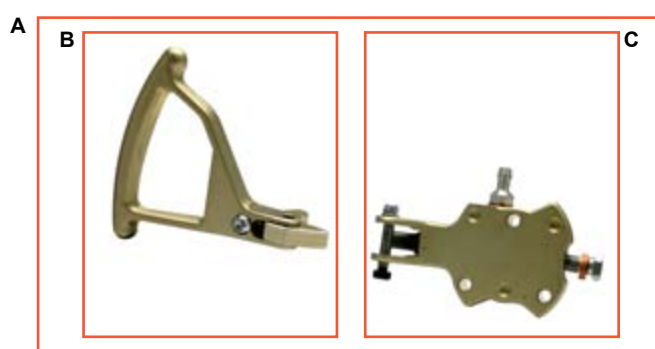

ES COD.	DESCRIZIONE	ITEMS
A	FK0.01909 Pompa freni anteriore V106 oro con leva	Master cylinder V10 with lever gold
B	FK0.01907 Leva pompa freno anteriore completa	Front master cylinder lever complete
C	FM0.01909 Pompa freni V10 no leva oro	Front master cylinder V10 no lever gold
D	FM0.01911 Pistoncino pompa freno FA completa	Front master cyl. piston complete
1	SZ0.00185 Raccordo M10 V09/10	Fitting M10 V09/10
2	AFN.00186 Rondella 10,5-14x2 rame	Copper washer 10,5-14x2
3	SAG.01909 Corpo pompa freno oro anteriore	Fron master cylinder body gold
4	SBN.01919 Raccordo serbatoio pompa FA	Fron master cylinder tank fitting
5	AFN.01916 Vite M 5x 25 gambo rettificato M6	M 5x 25 rectifier stem M6 screw
6	AFN.02264 Rondella 5,3-9x1,5	Washer 5,3-9x1,5
7	AFN.00360 Dado M 5 autoblock basso	Nut M 5 low self-locking
8	SZ0.01896 Molla pompa freni FA	Master cylinder FBS spring
9	SDN.01911 Pistoncino pompa freno FA	Master cylinder FBS piston
10	AFS.01912 Gommino pompa freno FA	Front master cylinder rubber
11	SAG.01910 Puntale pompa freno anteriore DD oro	Master cylinder plunger front DD gold
12	AFN.00357 Grano M 6x10	Grub screw M 6x10
13	AFN.00502 Vite M 6x 16 bombata	M 6x 16 convex head screw
14	SAN.01907 Leva pompa freno anteriore oro DD	Aluminium master cylinder lever DD gold