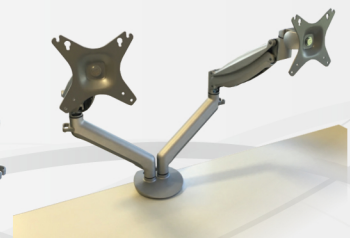

198 0173 Double Monitor Arm