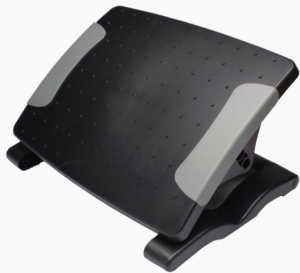

190 0261 Sit to Stand Workstation

666 4215 Anti-Fatigue Floor Matt

Alleviates pressure on feet whilst standing

A good quality footrest & backrest will help prevent back and leg tension from poor work posture

198 0180 Lumbar Back Support

190 0259 Professional Adjustable Footrest

190 0258 Ergo Plus Footrest

190 0257 Rocking Footrest

Avoid wrist pressure and fatigue whilst typing by using a wrist support

Contour Memory Foam Wrist Supports, super cushion memory foam padding provides comfort