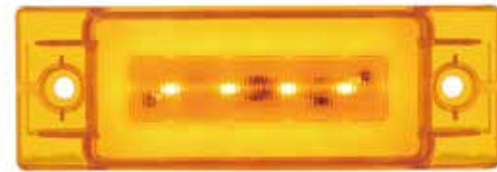

W46330

W46335

ROUND 2" CLEARANCE MARKER LIGHT W/9 LED'S, 2 FEMALE TERMINALS

- **W46339A9** AMBER
- **W46340R9** RED

ROUND 2" CLEARANCE MARKER LIGHT W/6 LED'S, 2 FEMALE TERMINALS

- **W46341** CLEAR/AMBER
- **W46342** CLEAR/RED

ROUND 2 1/2" CLEARANCE MARKER LIGHT W/9 LED'S, 2 FEMALE TERMINALS

- **W46343** AMBER
- **W46344** RED
- **W46345** CLEAR/AMBER
- **W46346** CLEAR/RED