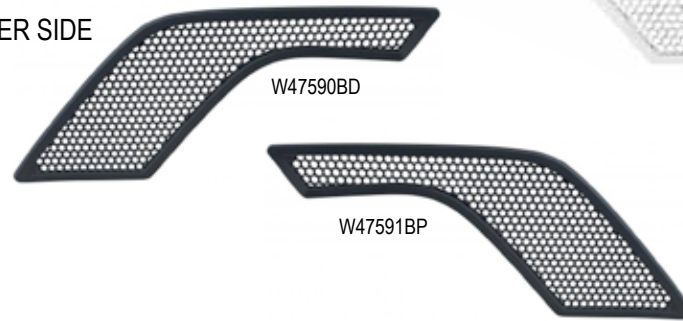

1. **W47590BD** AIR INTAKE GRILL IN BLACK DRIVER SIDE
   (FITS: VNL 2003 AND NEWER)
2. **W47591BP** AIR INTAKE GRILL IN BLACK PASSENGER SIDE
   (FITS: VNL 2003 AND NEWER)

1. **W47607** BUMPER COVER CHROME PLASTIC
   DRIVER SIDE
2. **W47608** BUMPER COVER CHROME PLASTIC
   PASSENGER SIDE