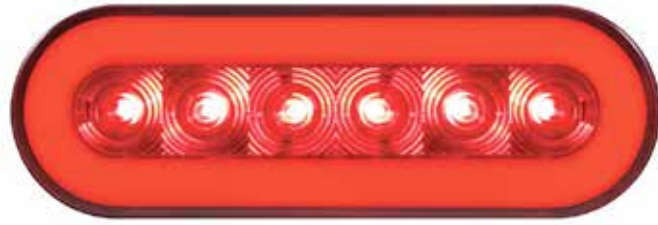

GLOW LIGHTS

OVAL 6" S/T/T & P/T/C LIGHT W/22 LED'S

- **W46311** RED
- **W46311CR** CLEAR/RED
- **W46312** AMBER
- **W46312CA** CLEAR/AMBER

W46311

S/T/T & P/T/C LIGHT STRIP W/28 LED'S 17" X 1 3/8" X 1"

- **W46315** AMBER
- **W46316** RED
- **W46317** CLEAR/AMBER
- **W46318** CLEAR/RED

4" ROUND DOUBLE FACE LIGHT W/27/27 LED'S, STUD MOUNT AND 3 WIRES

- **W46328** AMBER/RED
- **W46329** CLEAR LENS AMBER/RED