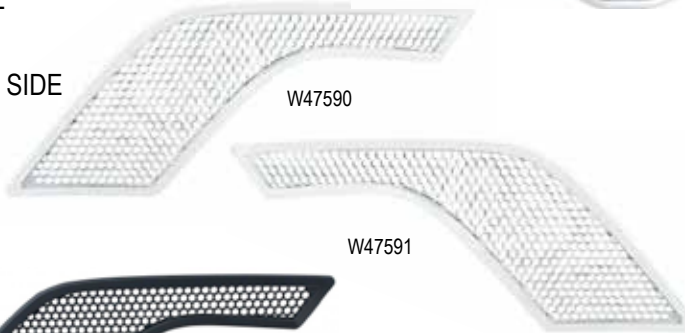

1. **W47590** HOOD AIR INTAKE GRILL CHROME DRIVER SIDE
   (FITS: VNL 2003 AND NEWER)
2. **W47591** HOOD AIR INTAKE GRILL CHROME PASSENGER SIDE
   (FITS: VNL 2003 AND NEWER)