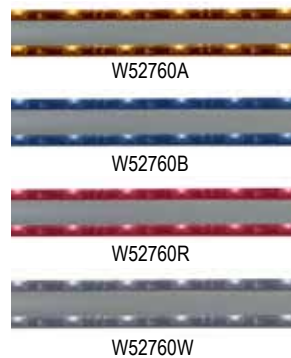

LED BUMPER BRACKETS

STAINLESS STEEL 94" LIGHT BRACKET
W/5 STRIP 17 1/4" LIGHTS W/ 23 LED'S

- W51900 AMBER
- W51901 RED
- W51902 CLEAR/AMBER
- W51903 CLEAR/RED

W51900
W51901
W51902
W51903

STAINLESS STEEL 94" LIGHT BRACKET W/5 STRIP
LIGHTS 17 1/4" AND W/23 LED'S CHROME BEZEL

- W51904 AMBER
- W51905 RED
- W51906 CLEAR/AMBER
- W51907 CLEAR/RED

W51904
W51905
W51906
W51907

STAINLESS STEEL 94" LIGHT BRACKET
W/7 12" STRIP LIGHTS W/14 LED'S

- W51908 AMBER
- W51909 RED
- W51910 CLEAR/AMBER
- W51911 CLEAR/BLUE
- W51912 CLEAR/RED
- W51913 CLEAR/WHITE
- W51914 CHROME/AMBER
- W51915 CHROME/RED

W51914
W51910
W51909
W51911

STAINLESS STEEL 94" LIGHT BRACKET
W/7 12" STRIP REFLECTOR LIGHTS W/19 LED'S

- W51916 AMBER
- W51917 RED
- W51918 CLEAR/AMBER
- W51919 CLEAR/RED

W51916
W51921

AIR CLEANER STRAPS

RUBBER AIR CLEANER STRAPS W/2 35 1/4"
FLEXIBLE STRIP LIGHTS W/45 LED'S

- W52760A AMBER
- W52760B BLUE
- W52760R RED
- W52760W WHITE

STAINLESS STEEL 15" AIR
CLEANER STRAPS W/2 35
1/4" STRIPS W/45 LED'S

1. FITS: PB
2. W52760KA AMBER
   - W52760KB BLUE
   - W52760KR RED
   - W52760KW WHITE