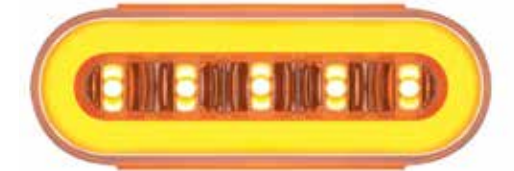

W46368AG

ECOMONY LIGHTS

ROUND THIN 4" S/T/T LIGHT W/7 LED'S AND 3 FEMALE TERMINAL

- **W46391** RED
- **W46392** CLEAR/RED
- **W46393** AMBER
- **W46394** CLEAR/AMBER