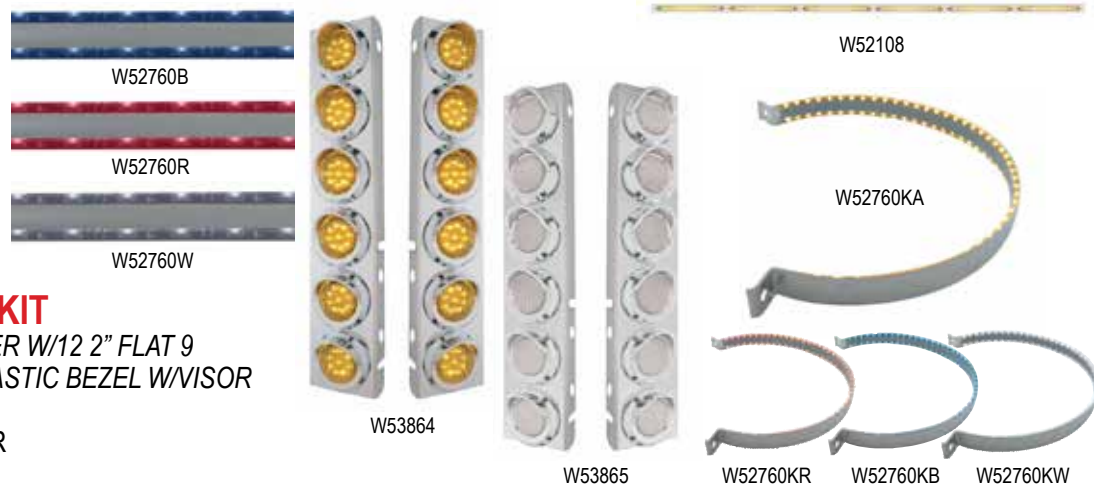

FRONT AIR CLEANER KIT

STAINLESS STEEL AIR CLEANER W/12 2" FLAT 9
LED LIGHTS AND CHROME PLASTIC BEZEL W/VISOR

- W53864 AMBER
- W53865 CLEAR/AMBER

W53864

W53865

W52760KR W52760KB W52760KW

STAINLESS STEEL 94" LIGHT BRACKET
W/5 17" STRIP LIGHTS W/11 LED'S

- W51920 AMBER
- W51921 RED
- W51922 AMBER/CLEAR
- W51923 RED/CLEAR

STAINLESS STEEL 94" LIGHT BRACKET
W/5 17" STRIP LIGHTS AND CHROME
BEZEL W/11 LED'S

- W51924 AMBER
- W51925 RED
- W51926 AMBER/CLEAR
- W51927 RED/CLEAR

STAINLESS STEEL 94" LIGHT BRACKET
ONLY W/ 12" HOLE CUTOUTS
(NO LIGHTS)

- W52091-5 5 HOLES
- W52091-6 6 HOLES
- W52091-7 7 HOLES

STAINLESS STEEL 79" LIGHT BRACKET
W/6 12" STRIP LIGHT W/19 LED'S

- W52108 AMBER
- W52109 RED
- W52110 CLEAR/AMBER
- W52111 CLEAR/RED

CAB LIGHTS

GRAKON 2000 CAB LIGHT W/19 LED'S FITS: PB 387
W53787 AMBER
W53787CA CLEAR/AMBER

GRAKON 1000 WATERMELON LIGHT W/19 LED'S
AND CHROME PLASTIC HOUSING
W53848 AMBER
W53849 CLEAR/AMBER

DUAL FUNCTION REFLECTOR CAB LIGHT
W/17 LED'S AND CHROME PLASTIC HOUSING
(REPLACEMENT LIGHT ONLY: W53844, W53846)

- W53788 AMBER
- W53789 CLEAR/AMBER

CAB LIGHT W/6 LED
(FITS: 2004 AND NEWER FL CASCADIA)
W40258 AMBER
W40259 CLEAR/AMBER