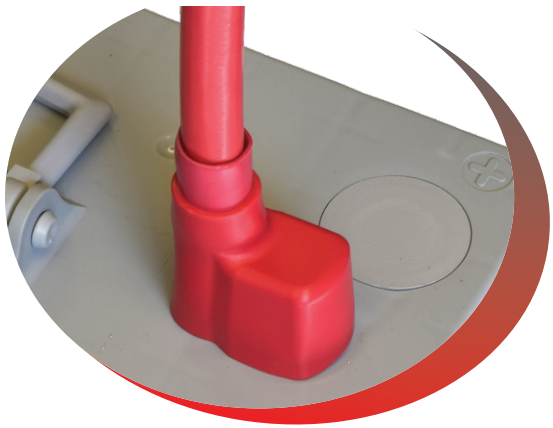

960 Series

• Available in Red & Black

• Protect right angle terminals in confined spaces

• Available in 2 Materials:
V Material (UL-V2)
F Material (UL-V02)

• Fits 8ga (8mm²) up to 4/0 (103mm²) terminals/cables

GAUGING TEMPLATE FOR 690 & 960 SERIES

Insulators for Right Angle (90 Degree) Terminals