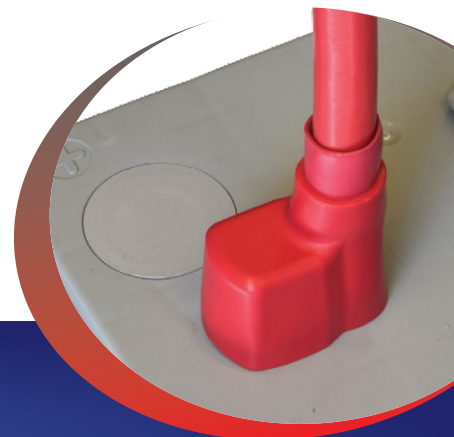

690 Series

HEAVY DUTY LUG & RING TERMINAL INSULATORS

960 Series Sizing Chart

Model	Cable Opening	Terminal Width	Terminal Length	Rated Size	Color
962N9V02	10.67mm	19.43mm	29.97mm	13mm ²	Red
962N9V14	10.67mm	19.43mm	29.97mm	13mm ²	Black
963N9V02	11.94mm	19.05mm	34.16mm	19mm ²	Red
963N9V14	11.94mm	19.05mm	34.16mm	19mm ²	Black
964N9V02	16.92mm	20.62mm	34.62mm	32 - 40mm ²	Red
964N9V14	16.92mm	20.62mm	34.62mm	32 - 40mm ²	Black
965N9V02	18.34mm	22.91mm	37.8mm	50mm ²	Red
965N9V14	18.34mm	22.91mm	37.8mm	50mm ²	Black
966N9V02	17.93mm	24.51mm	38.18mm	60mm ²	Red
966N9V14	17.93mm	24.51mm	38.18mm	60mm ²	Black
967N9V02	22.2mm	27.53mm	38.23mm	81mm ²	Red
967N9V14	22.2mm	27.53mm	38.23mm	81mm ²	Black
968N9V02	22.1mm	29.46mm	40.51mm	103mm ²	Red
968N9V14	22.1mm	29.46mm	40.51mm	103mm ²	Black

960 Series

• Available in Red & Black

• Protect right angle terminals in confined spaces

• Available in 2 Materials:
V Material (UL-V2)
F Material (UL-V02)

• Fits 8ga (8mm²) up to 4/0 (103mm²) terminals/cables

GAUGING TEMPLATE FOR 690 & 960 SERIES

Insulators for Right Angle (90 Degree) Terminals