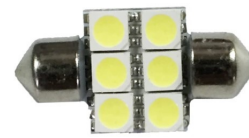

LAMPADA HIGH POWER 12V LEDS
BRANCA 6 LEDS 11x31mm

E 34423 05 055