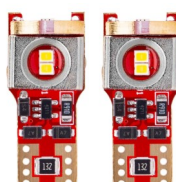

KIT 2x LED CANBUS T10 W5W WHITE
12/24V

02549 AM 055