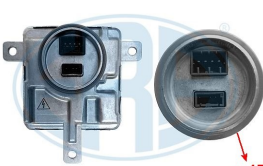

BALASTRO 12V XENON MERCEDES =661396 =73212653/E =02613

661400 41 055