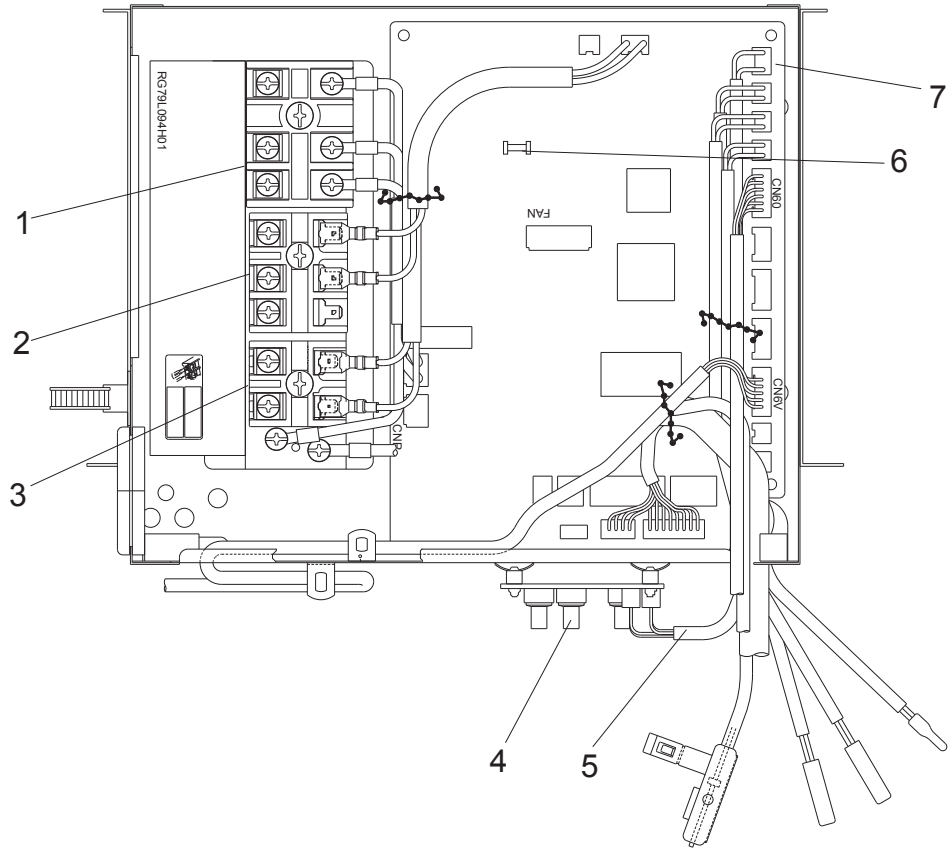

ELECTRICAL PARTS

No.	Part No.	Part No.	Specification	Q'ty/unit				Remarks (Drawing No.)	Wiring Diagram Symbol	Recom- mended Q'ty
				TPMFYP-BM140F						
				006	008	012	015			
1	T7W E41 716	T.B./L1.L2.GR	3P (L1, L2, GR)	1	1	1	1		TB2	
2	R01 E27 246	T.B./M1.M2.S	3P (M1, M2, S)	1	1	1	1		TB5	
3	R01 E53 246	T.B./1.2	2P (1, 2)	1	1	1	1		TB15	
4	T7W E01 294	ADDRESS BOARD		1	1	1	1		A.B	
5	R01 E10 304	ADDRESS CABLE (AB-IB)		1	1	1	1			
6	R01 E06 239	FUSE 6.3A 250V	6.3A, 250V	1	1	1	1		FUSE	
7	T7W M01 310	CONTROLLER BOARD		1	1	1	1		I.B