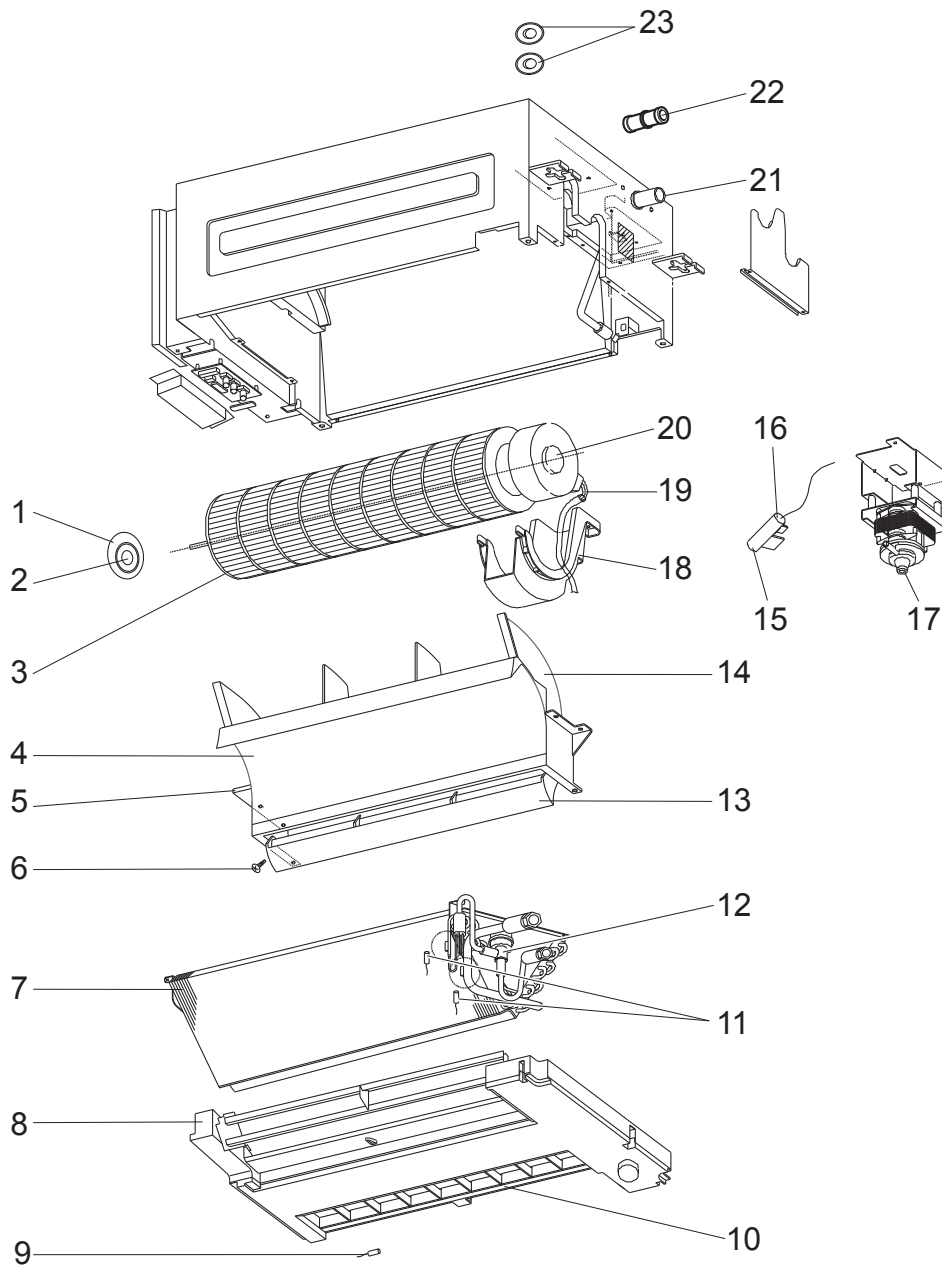

FUNCTIONAL PARTS

TPMFYP006BM140F
TPMFYP008BM140F
TPMFYP012BM140F
TPMFYP015BM140F

No.	Part No.	Part Name	Specification	Q'ty/unit				Remarks (Drawing No.)	Wiring Diagram Symbol	Recom- mended Q'ty
				TPMFYP-BM140F						
				006	008	012	015			
1	R01 H3A 102	BEARING MOUNT		1	1	1	1			
2	R01 E04 103	SLEEVE BEARING		1	1	1	1			
3	R01 E32 114	LINEFLOW FAN		1	1	1	1			
4	R01 H01 079	STABILIZER		1	1	1	1			
5	R01 E18 223	VANE MOTOR		1	1	1	1		MV	
6	R01 E02 092	VANE SLEEVE		1	1	1	1			
7	T7W H92 480	HEAT EXCHANGER		1	1					
	T7W H93 480	HEAT EXCHANGER				1	1			
8	R01 E30 529	DRAIN PAN		1	1	1	1			
9	R01 H12 202	THERMISTOR (ROOM)	ROOM	1	1	1	1		TH21	
10	R01 E03 038	GUIDE VANES SET		1	1	1	1	8pcs/set		
11	R01 N15 202	THERMISTOR	LIQUID/GAS	1	1	1	1		TH22,23	
12	R01 H06 401	LEV-4/EFM		1	1	1	1		LEV	
13	R01 E16 002	VANE		1	1	1	1			
14	R01 E05 110	CASING ASSY		1	1	1	1			
15	R01 32K 241	SENSOR HOLDER (DS)		1	1	1	1			
16	R01 E11 266	DRAIN SENSOR		1	1	1	1		DS	
17	T7W E11 355	DRAIN PUMP		1	1	1	1		DP	
18	R01 E35 130	MOTOR SUPPORT		1	1	1	1			
19	R01 E49 220	FAN MOTOR		1	1	1	1		MF	
20	R01 E13 105	RUBBER MOUNT		1	1	1	1	L/R set		
21	R01 H10 527	DRAIN PIPE ASSY		1	1	1	1			
22	R01 18J 523	JOINT SOCKET		1	1	1	1			
23	R01 E03 673	SCREW & WASHER		1	1	1	1	set