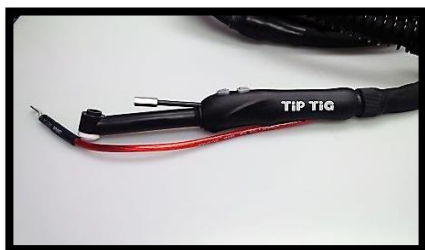

## TIP TIP - HOTWIRE WP 20 SC TORCH

**Materials: Steel/Stainless/Aluminum**

**Duty Cycle: 280A / 100%**

### INTERNAL PARTS

1	99906010	TIP TIG TORCH POWER CABLE 10mm <sup>2</sup> (14 ft)
2	77700198	TIP TIG TORCH BLUE WATER HOSE WITH CONNECTION FITTING
3	99906018	TIP TIP GREY CONNECTING CABLE 4*0,5mm <sup>2</sup> (14.5ft)
4	60000112-A	HOTWIRE (RED) CABLE ASSEMBLY (16ft)
5	99906016	TIP TIG TORCH GAS HOSE, BLACK ID3-W1 - (14.5ft)