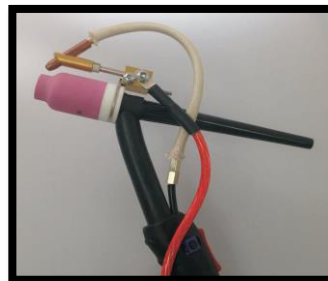

CONSUMABLES - LARGE CONFIGURATION (20)

Gas Lens

99900110	20SC HD LARGE GAS LENS 1/16"
99900112	20SC HD LARGE GAS LENS 3/32"
99900114	20SC HD LARGE GAS LENS 1/8"

Collets

77700455	20SC HD COLLET 1/16"
77700456	20SC HD COLLET 3/32"
77700457	20SC HD COLLET 1/8"

Ring

77700630	TIP TIG BLOCK HOLDER - OUTSIDE PIN
77700631	TIP TIG BLOCK HOLDER - INSIDE PIN

Insulator - Standard

77700370	TIP TIG WP20 SC RING INSULATOR
77700607	TIP TIG 20SC NOZZLE INSULATOR - LARGE

Nozzles

77700530	LARGE CERAMIC NOZZLE #6 (3/8")
77700532	LARGE CERAMIC NOZZLE #8 (1/2")
77700533	LARGE CERAMIC NOZZLE #10 (5/8")
77700534	LARGE CERAMIC NOZZLE #12 (3/4")

Back Caps

99903008	TIP TIG 20SC BACK CAP - SMALL
99903009	TIP TIG 20SC BACK CAP - MEDIUM
99903010	TIP TIG 20SC BACK CAP - LARGE

Spare Parts Box

77701030-B	TIP TIG - SPARE PARTS BOX , WP20 SC - LARGE (ASSEMBLY)