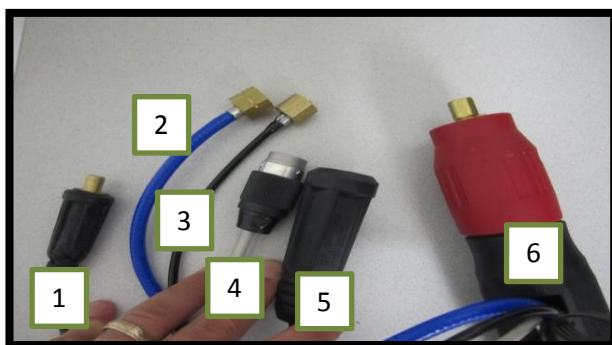

TORCH BODY

77700236 TIP TiG TORCH BODY 20 FLEX HEAD

FEEDER CONNECTION PARTS (FROM LEFT TO RIGHT)

- 1 60000158 MALE DINSE CONNECTOR (RED HOT WIRE)
- 2 95500386 TIP TiG BRASS WATER INLET CONNECTOR G3/8" RH (BLUE HOSE)
- 3 77700158 TIP TiG GAS CONNECTION NUT - G1/4" RH (BLACK HOSE)
- 4 77700356 SERIES 5- PIN BAJONET CONNECTOR (GREY CABLE)
- 5 95500388 CURRENT/WATER CONNECTION BRASS NUT G3/8" LH (POWER CABLE)
- 6 95500810 TIP TiG hand torch central connection complete