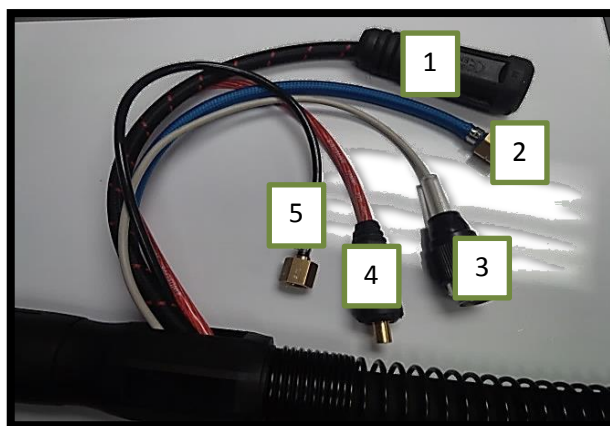

### INTERNAL PARTS

1	99906010	TIP TIG TORCH POWER CABLE 10mm <sup>2</sup> (14 ft)
2	77700198	TIP TIG TORCH BLUE WATER HOSE WITH CONNECTION FITTING
3	99906018	TIP TIP GREY CONNECTING CABLE 4*0,5mm <sup>2</sup> (14.5ft)
4	60000112-A	HOTWIRE (RED) CABLE ASSEMBLY (16ft)
5	99906016	TIP TIG TORCH GAS HOSE, BLACK ID3-W1 - (14.5ft)