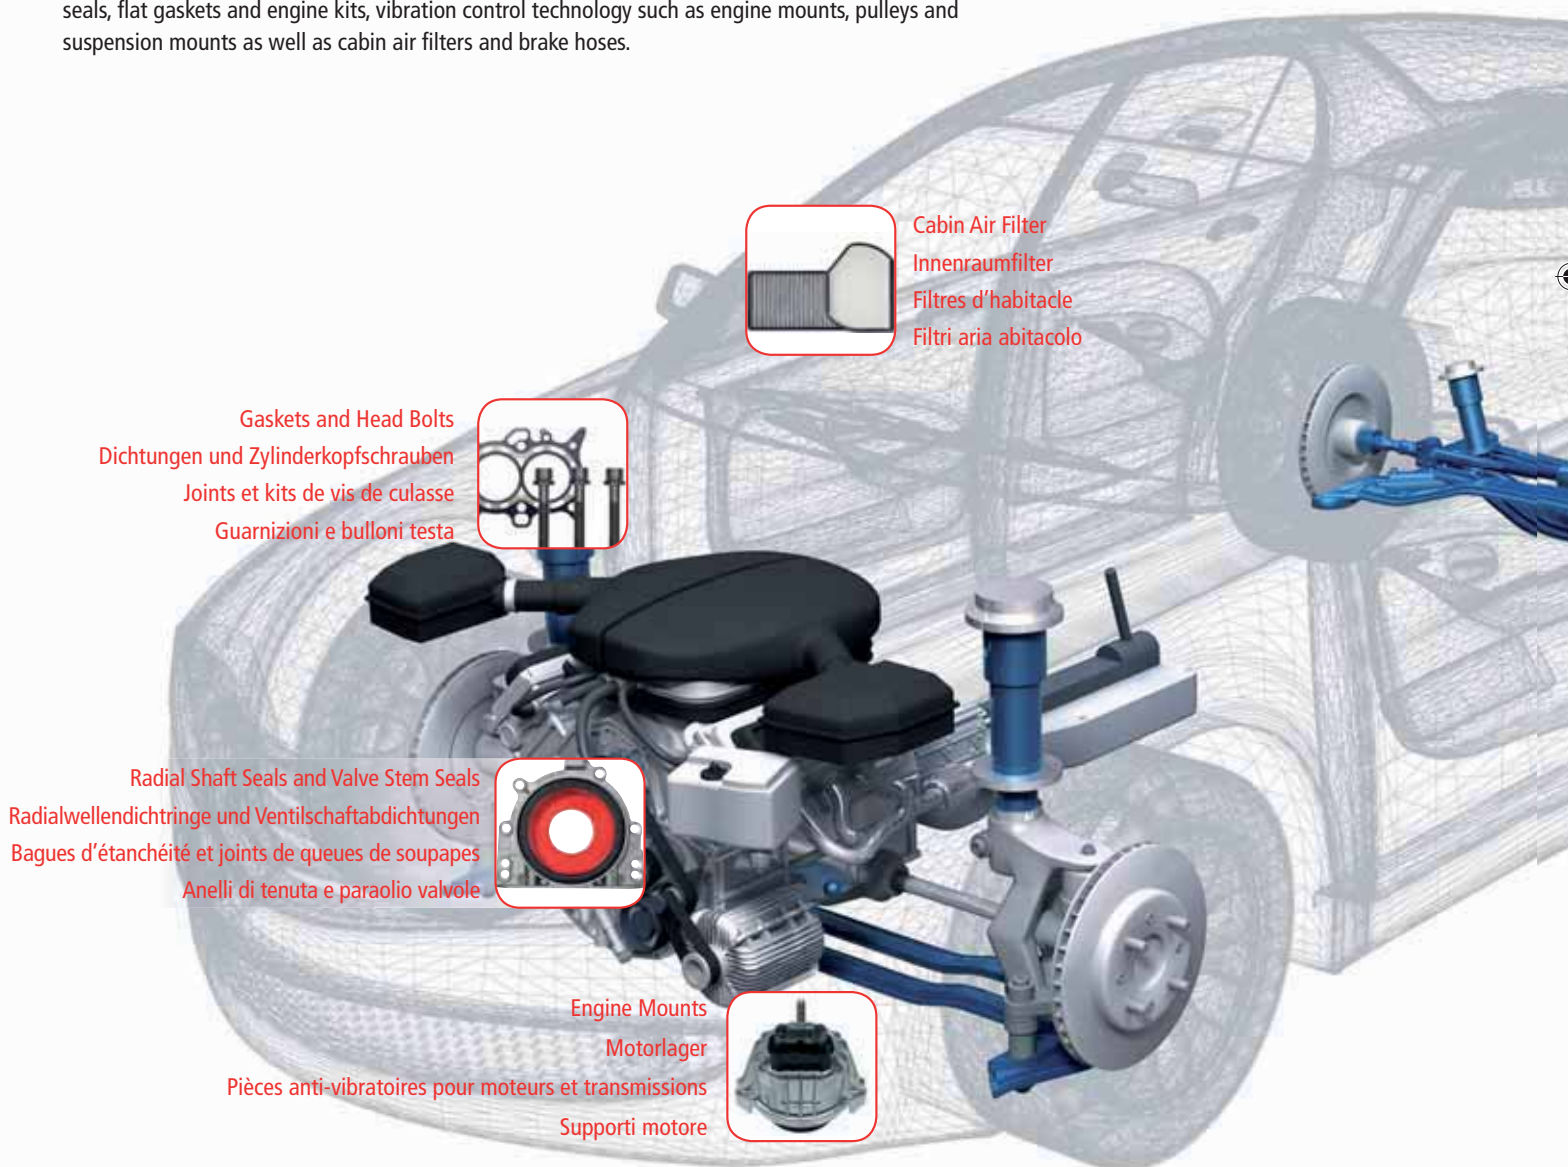

# PRODUCT OVERVIEW

PRODUKTPROGRAMM | L'OFFRE PRODUITS | CATALOGO PRODOTTI

E

No matter which products you choose from the CORTECO product portfolio, you always get outstanding original quality. This high quality standard characterises our comprehensive spare parts range. CORTECO offers more than 18,000 products and service kits to garages - among them leading brands such as the Simmerring® radial shaft seal. Our extensive product programme comprises Simmerrings, valve stem seals, flat gaskets and engine kits, vibration control technology such as engine mounts, pulleys and suspension mounts as well as cabin air filters and brake hoses.