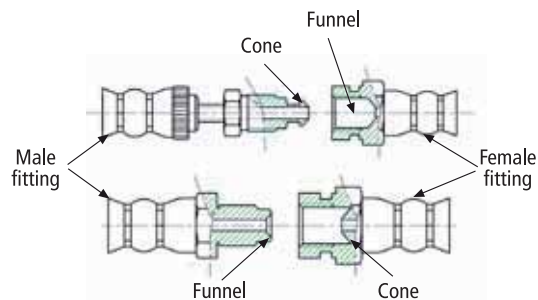

Metallic fittings of the brake hoses can be screwed only one time, this for obvious safety reasons. In effects, the seal is assured by constriction of the seal cone of the male fitting with the funnel of the female fitting (see picture). The interested surfaces must be free from whichever defect (dribbles or impurities). But this seal cannot be guaranteed if the fitting has already been screwed for a first time.