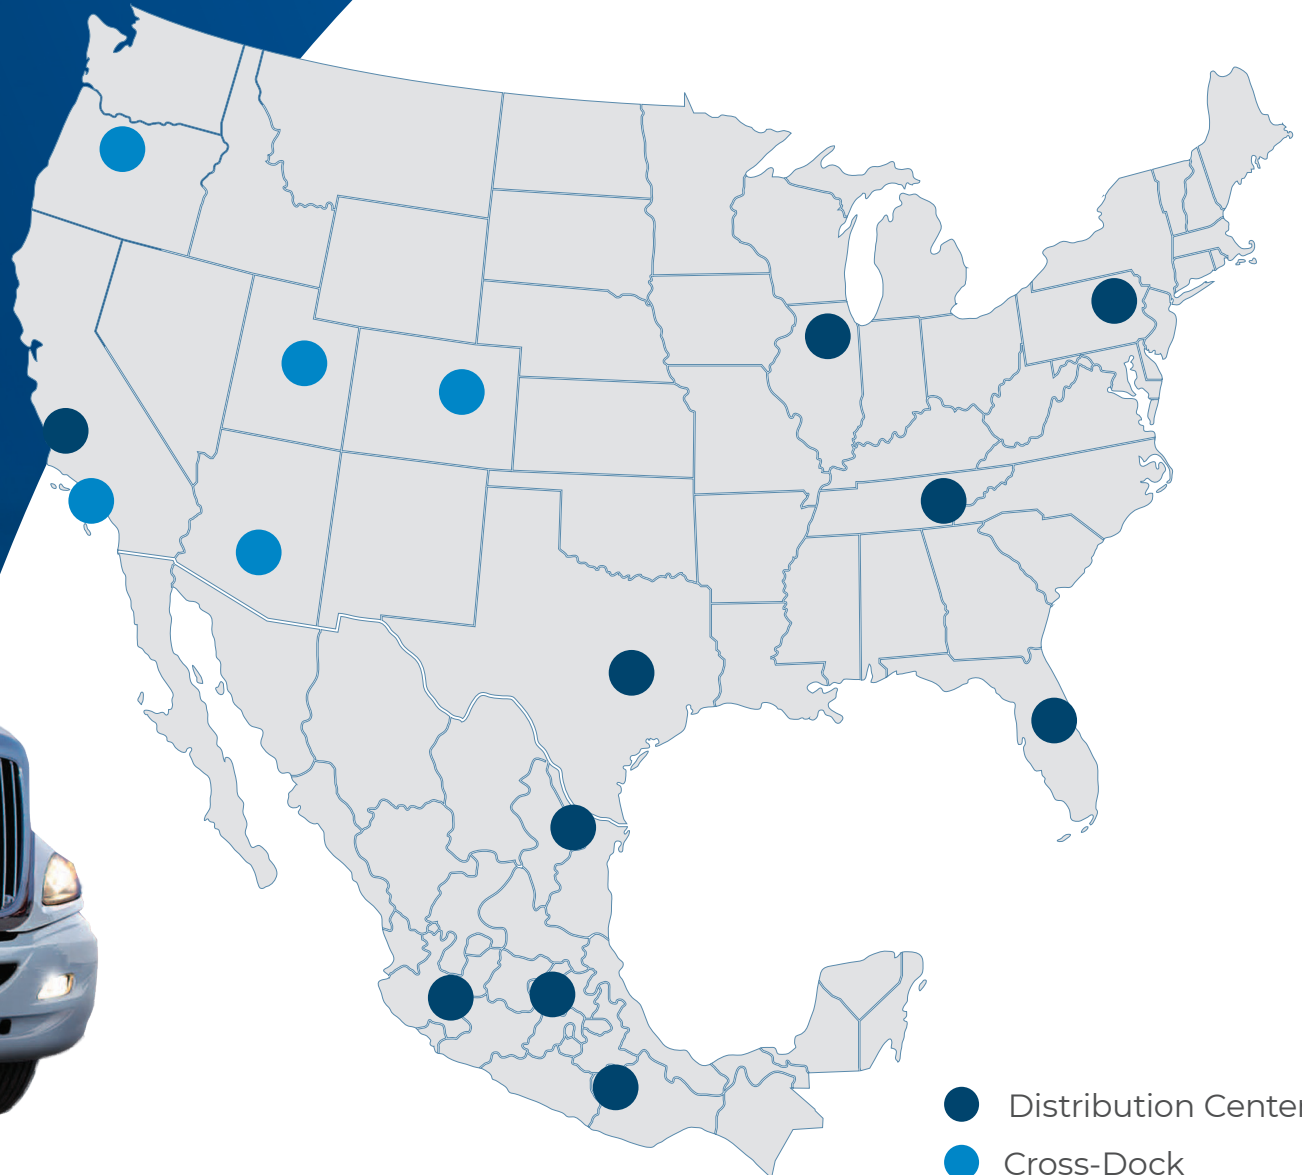

855-775-8053

www.PremierRefrigeratedTransport.com

COAST TO COAST

Across 48 States & Mexico

- 24-hour customer service and dispatch support
- Over 150 company operated trucks
- 17 million miles travelled annually
- Truck Brokerage
- Strong partnership with owner-operators to supplement company fleet

ABOUT US

- Superior experience in the distribution and delivery of highly sensitive, perishable commodities
- Operational control over 15 terminals in 10 US States and Mexico
- Third-party inspections by Primus Labs and USDA
- Delivery to 48 US States and Mexico
- 24-hour customer service and dispatch support
- Over 150 company operated trucks
- 17 million miles travelled annually
- Truck Brokerage
- Strong partnership with owner-operators to supplement company fleet

Regional & Nationwide Delivery
Refrigerated & Dry Freight Service
Multiple Facilities
Truckload
Less Than Truckload (LTL)
Distribution
Consolidation
Cross-docking
Refrigerated Warehousing

855-775-8053

www.PremierRefrigeratedTransport.com

855-775-8053

www.PremierRefrigeratedTransport.com

COAST TO COAST

Across 48 States & Mexico

- Distribution Center
- Cross-Dock