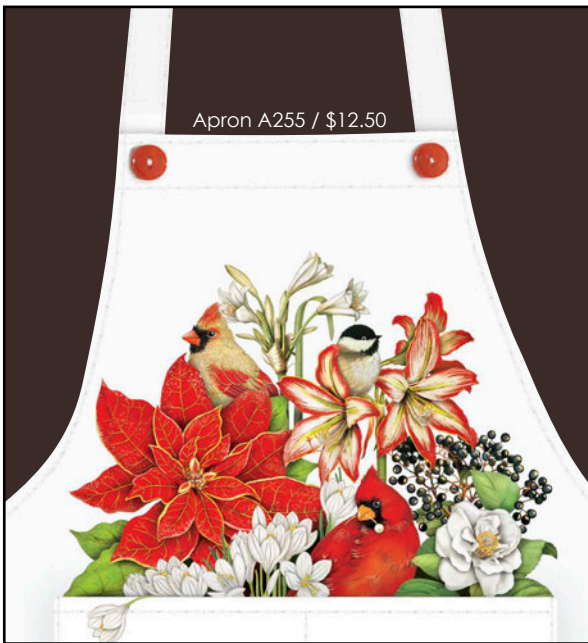

BT255

Apron A255 / $12.50