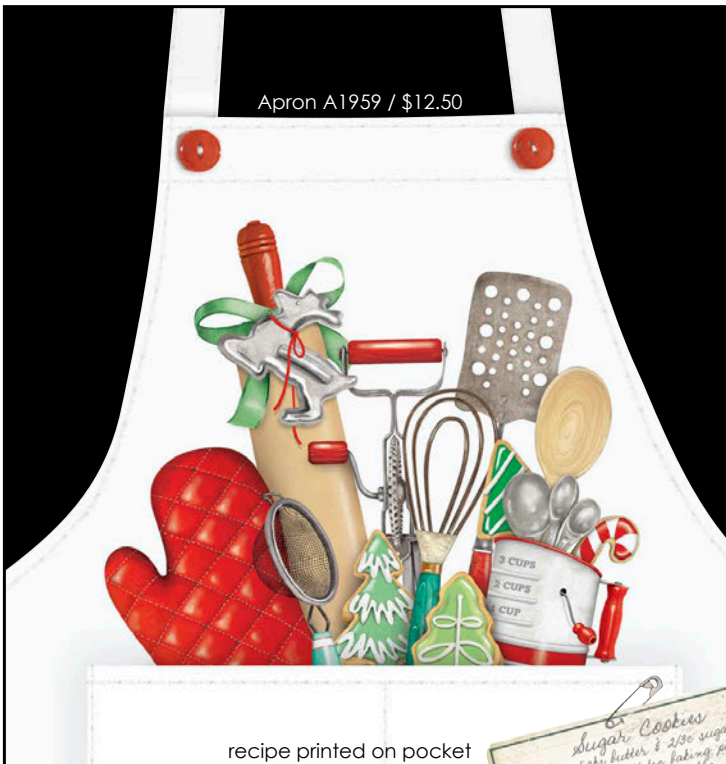

Unit of 12 towels: TU720 / $61
Refill: TUR720 / $57
or $4.75 each (min 6 per style)

Apron A1959 / $12.50