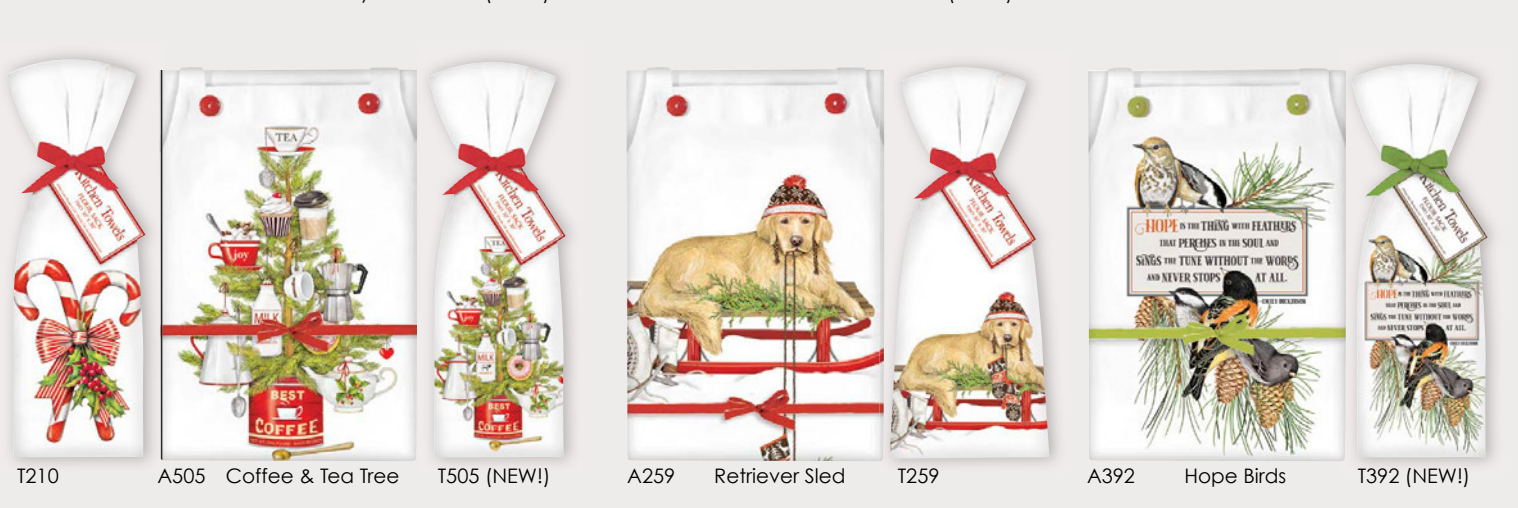

...MORE FLOUR SACK TOWELS!

Matching Aprons $12.50 (no min)
Set of Two Flour Sack Towels $8.75 (min 3 per style)

see more designs at www.marylakethompson.com

Set of Two Flour Sack Towels $8.75 (min 3 per style)
Individual Bagged Towels $4.75 (min 6 per style) change prefix to BT