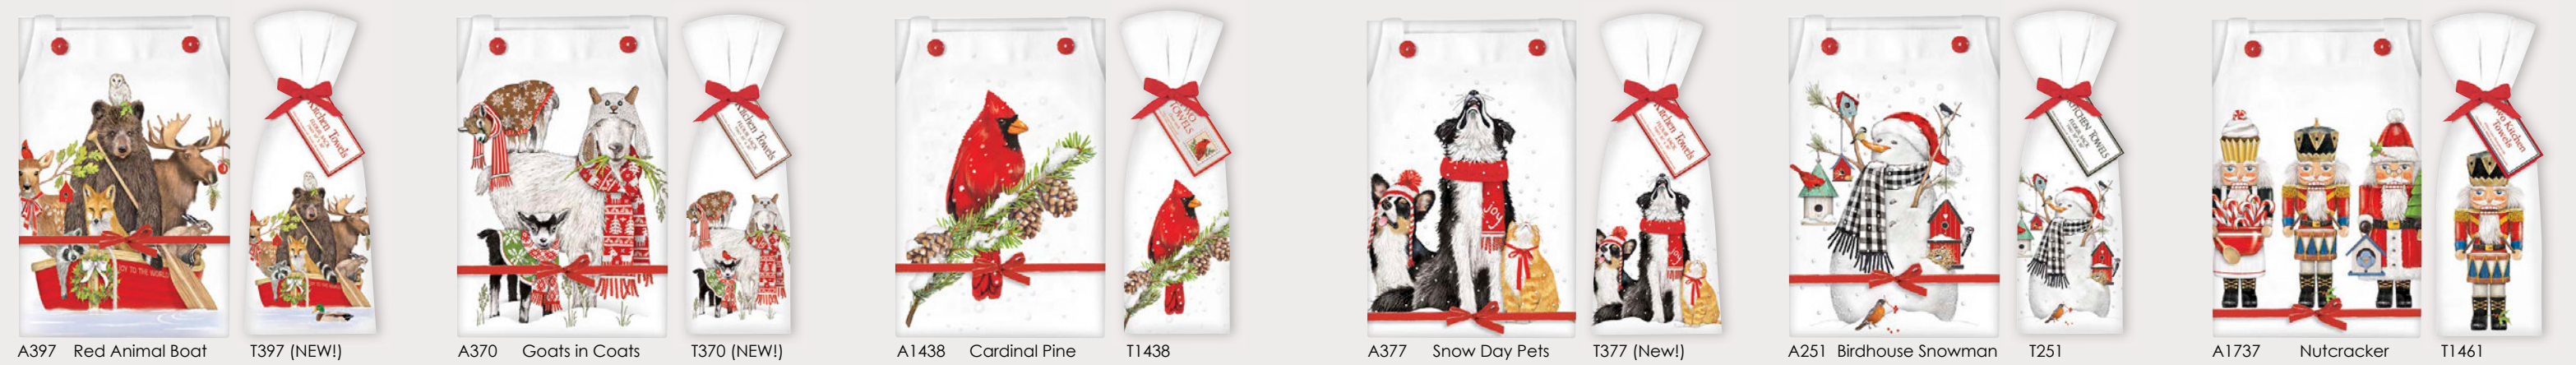

APRONS & TOWELS

Best Seller!

Towel Sets: Each set of two four sack towels (30"x 30") comes tied with a ribbon and matching hang tag. They make a great gift. $8.75 set of two (min 3 per style)

Aprons: Each apron has two large pockets. Folded and bagged for display. One size fits all. $12.50 each (no min)

Aprons and towels are sold separately.

T265 A1959