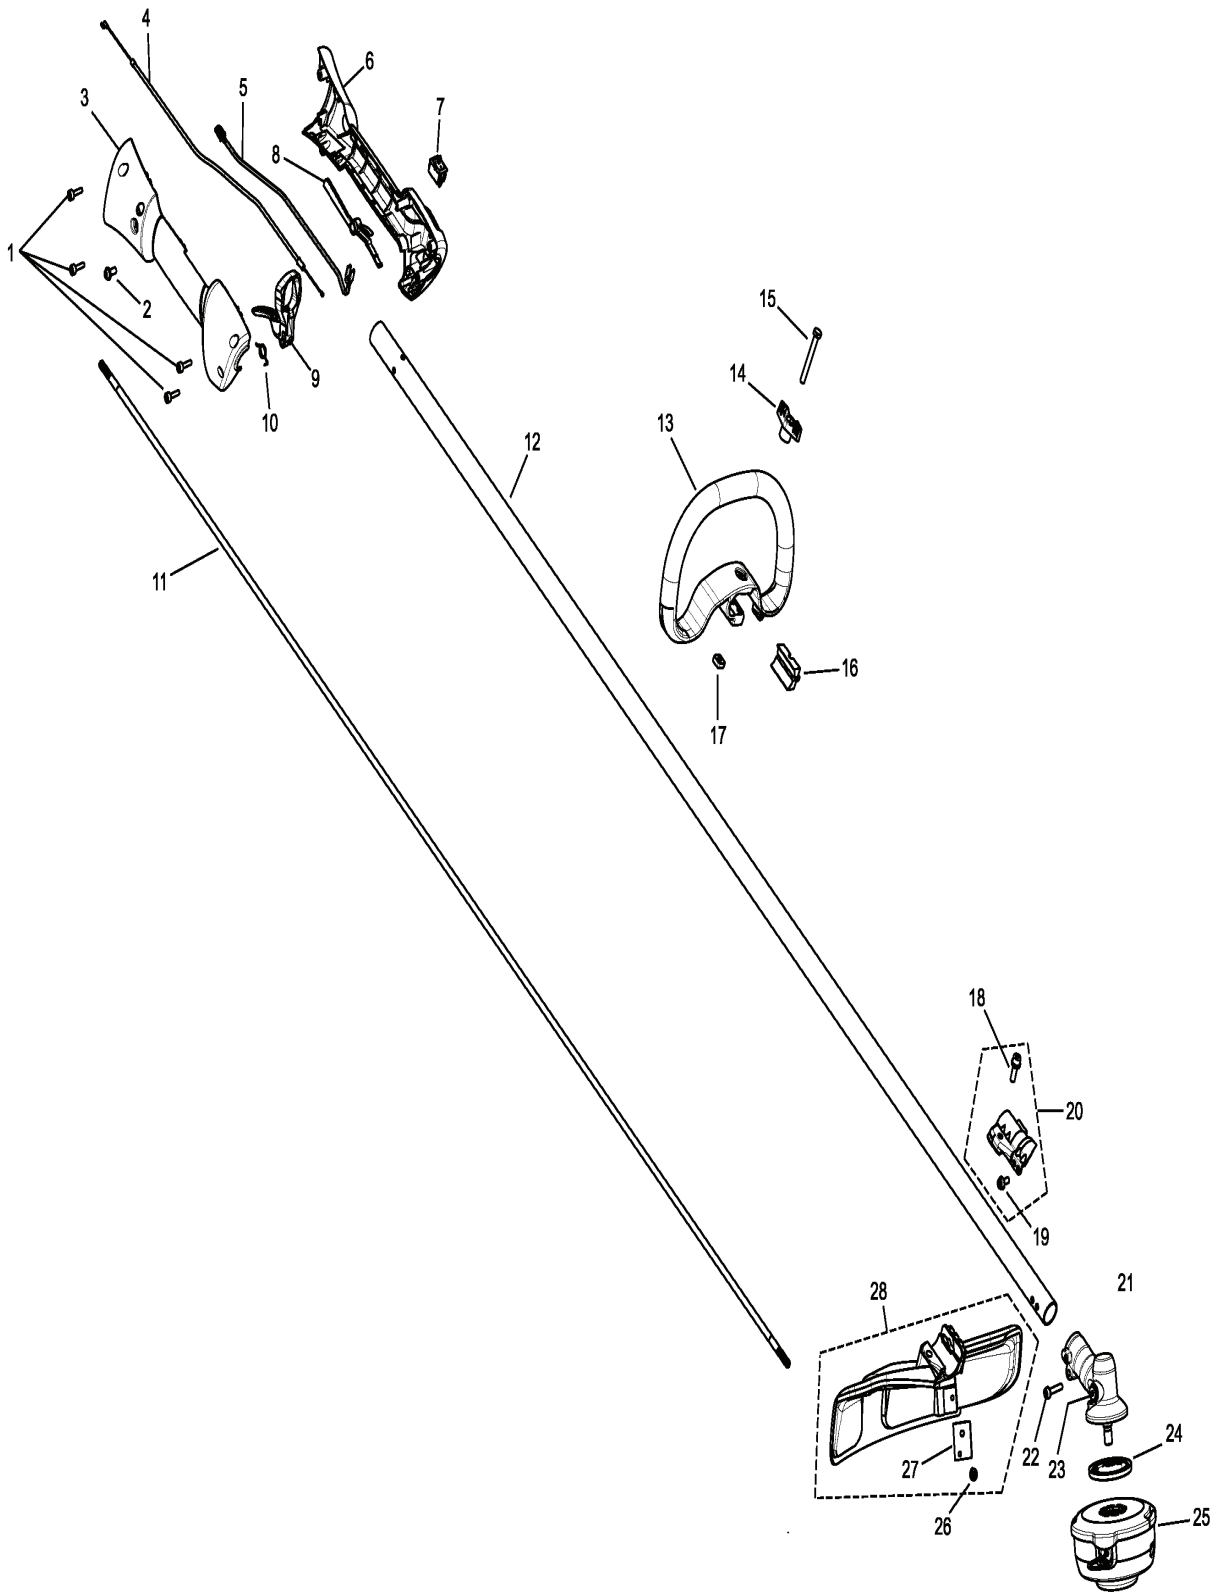

**SPARE PARTS CATALOGUE**  
**TRIMMERS/EDGERS: HUSQVARNA329L**

Spare Parts List

# **SPARE PARTS LIST**

TRIMMERS/EDGERS

HUSQVARNA329L

TRIMMERS/EDGERS

PXM_REF	PXM_PARTNO	DESCRIPTION	PXM_REMARK	QTY.
1	574444001	SCREW ITXSCT	SCREW ITXSCT	4
2	584294001	SCREW ITXPANT	SCREW	1
3	574702101	HOUSING	HOUSING	1
4	574489003	THROTTLE ASSY	THROTTLE ASSY WIRE	1
5	584994002	SHORT CIRCUIT CABLE	SHORT CIRCUIT CABLE	1
6	574702301	HOUSING	HOUSING	1
7	545049309	SWITCH MOMENTARY	SWITCH MOMENTARY	1
8	574355401	THROTTLE	THROTTLE LOCKOUT	1
9	574355301	TRIGGER	TRIGGER	1
10	530016454	RETURN SPRING	RETURN SPRING	1
11	582216303	FLEX SHAFT	DRIVE SHAFT	1
12	598626501	SERVICE KIT	TUBE ASSY (US/CAN)	1 11, 12
13	503871906	HANDLE	HANDLE LOOP	1
14	503879001	KNOB	KNOB	1
15	725238051	SCREW EHHM	BOLT	1
16	503940301	DISTANCE	HANDLE SPACER	1
17	502197101	SQUARE NUT	NUT M6 SQUARE	1
18	523019001	BOLT	SCREW	1
19	574710801	BOLT	SCREW	1
20	581027501	CLAMP	CLAMP ASSY	1
21	581808201	BEVEL GEAR	GEAR HEAD	1
22	525755104	SCREW ITXSCFM	SCREW ITXSCFM	1
23	503201501	SCREW	GREASE PLUG	1
24	537234901	DRIVER ASSY	DRIVER DISC	1
25	578446301	TRIMMER HEAD	HEAD TRIMMER T35	1
26	576275601	SCREW ITXSCT	SCREW ITXSCT	1
27	503798802	BLADE	BLADE	1
28	588543701	TRIMMER GUARD ASSY	GUARD ASSY TRIMMER	1