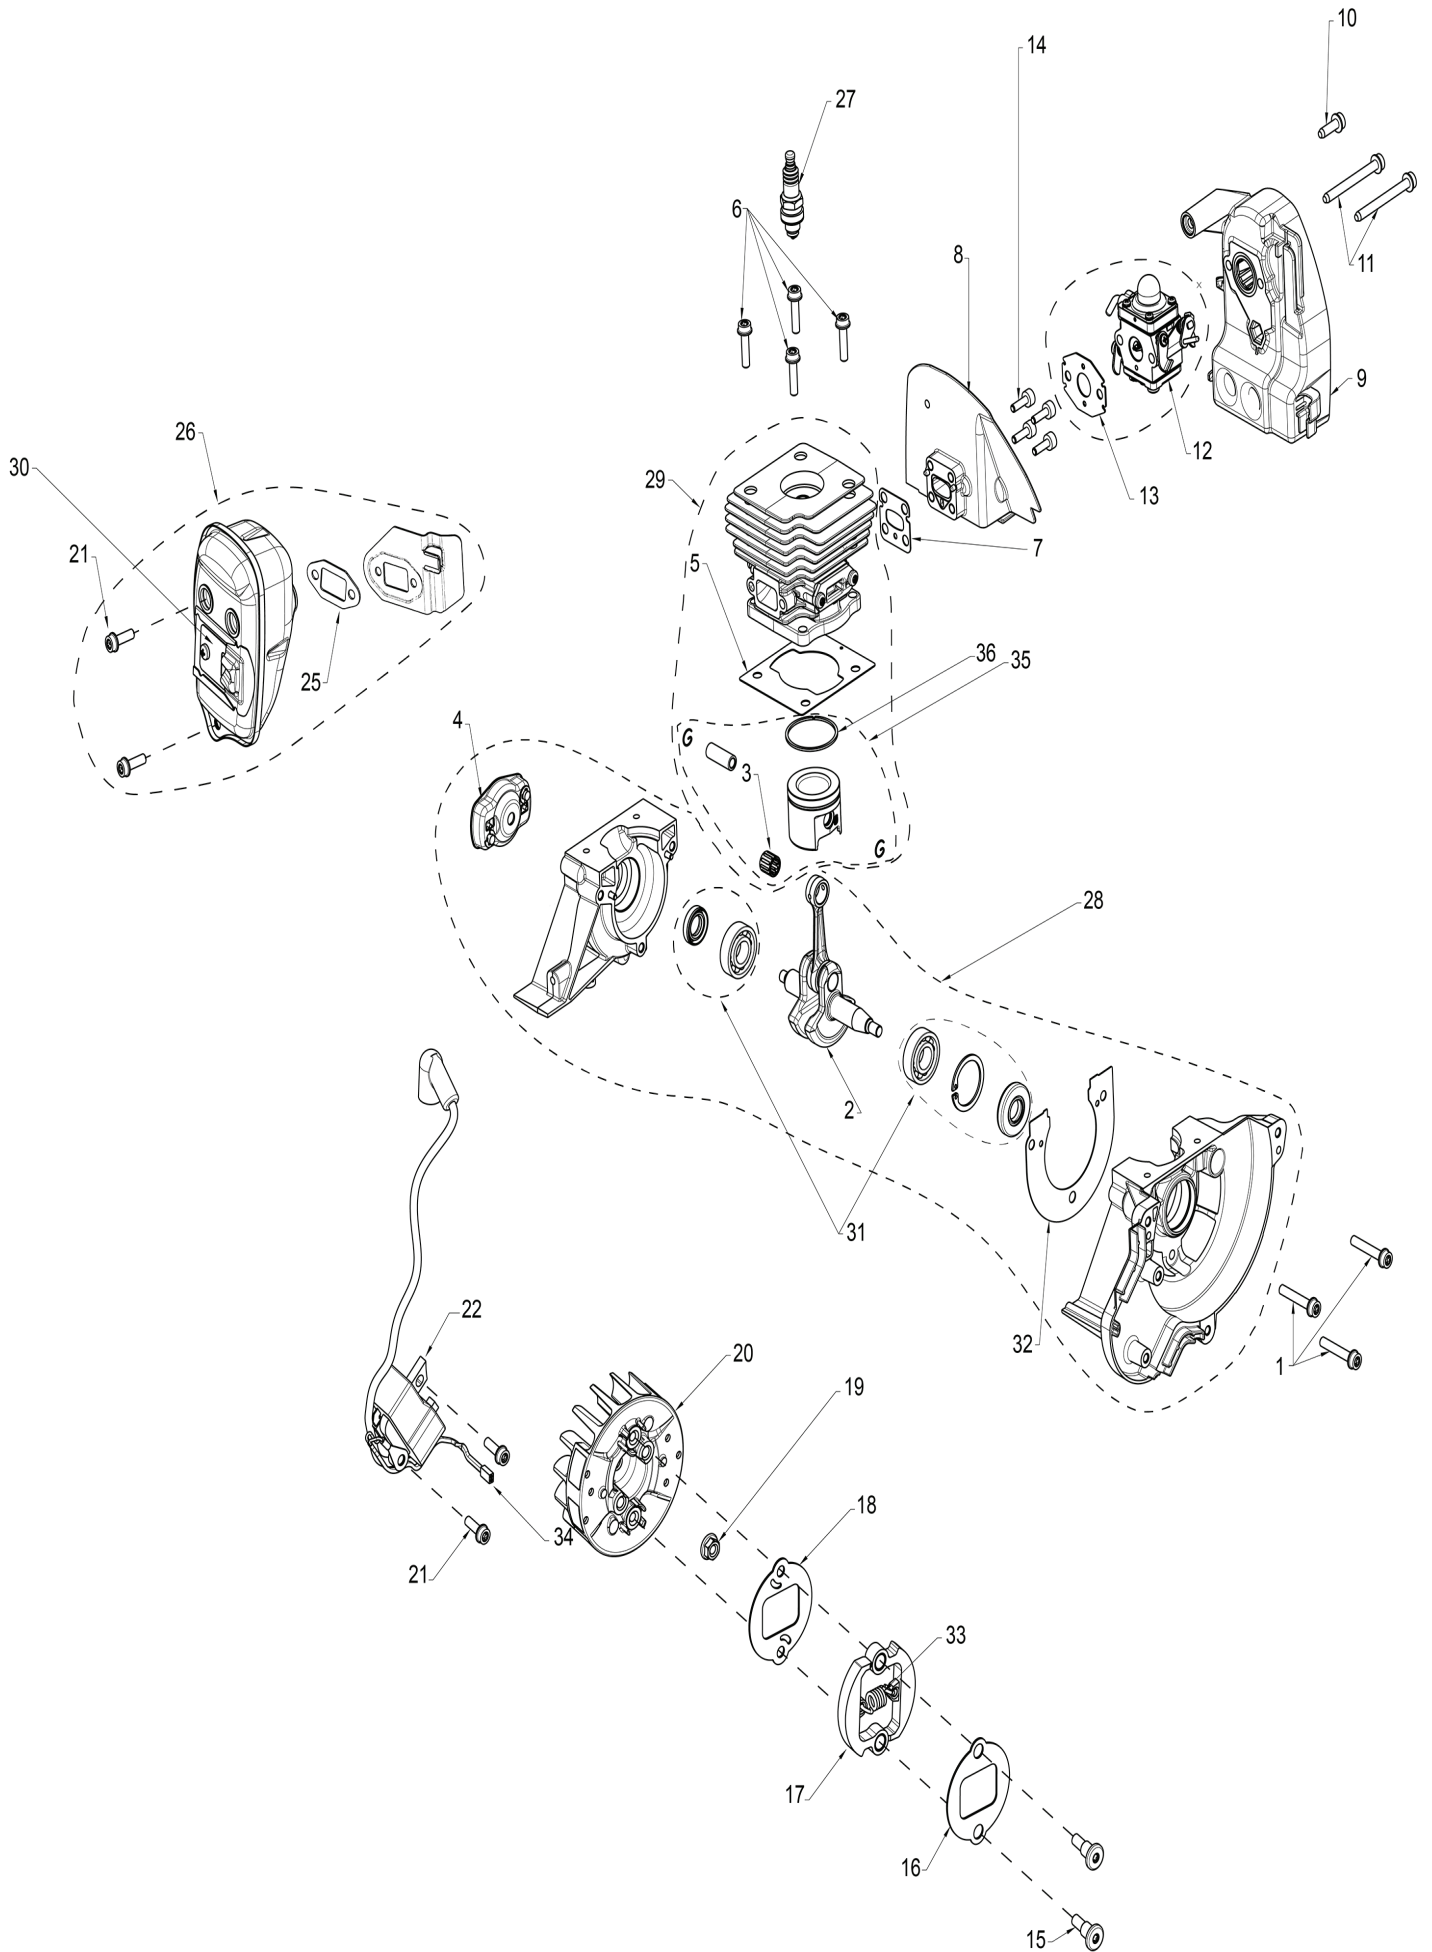

# **SPARE PARTS LIST**

TRIMMERS/EDGERS

HUSQVARNA329L

TRIMMERS/EDGERS

PXM_REF	PXM_PARTNO	DESCRIPTION	PXM_REMARK	QTY.
1	574444001	SCREW ITXSCT	SCREW ITXSCT	4
2	584294001	SCREW ITXPANT	SCREW	1
3	574702101	HOUSING	HOUSING	1
4	574489003	THROTTLE ASSY	THROTTLE ASSY WIRE	1
5	584994002	SHORT CIRCUIT CABLE	SHORT CIRCUIT CABLE	1
6	574702301	HOUSING	HOUSING	1
7	545049309	SWITCH MOMENTARY	SWITCH MOMENTARY	1
8	574355401	THROTTLE	THROTTLE LOCKOUT	1
9	574355301	TRIGGER	TRIGGER	1
10	530016454	RETURN SPRING	RETURN SPRING	1
11	582216303	FLEX SHAFT	DRIVE SHAFT	1
12	598626501	SERVICE KIT	TUBE ASSY (US/CAN)	1 11, 12
13	503871906	HANDLE	HANDLE LOOP	1
14	503879001	KNOB	KNOB	1
15	725238051	SCREW EHHM	BOLT	1
16	503940301	DISTANCE	HANDLE SPACER	1
17	502197101	SQUARE NUT	NUT M6 SQUARE	1
18	523019001	BOLT	SCREW	1
19	574710801	BOLT	SCREW	1
20	581027501	CLAMP	CLAMP ASSY	1
21	581808201	BEVEL GEAR	GEAR HEAD	1
22	525755104	SCREW ITXSCFM	SCREW ITXSCFM	1
23	503201501	SCREW	GREASE PLUG	1
24	537234901	DRIVER ASSY	DRIVER DISC	1
25	578446301	TRIMMER HEAD	HEAD TRIMMER T35	1
26	576275601	SCREW ITXSCT	SCREW ITXSCT	1
27	503798802	BLADE	BLADE	1
28	588543701	TRIMMER GUARD ASSY	GUARD ASSY TRIMMER	1