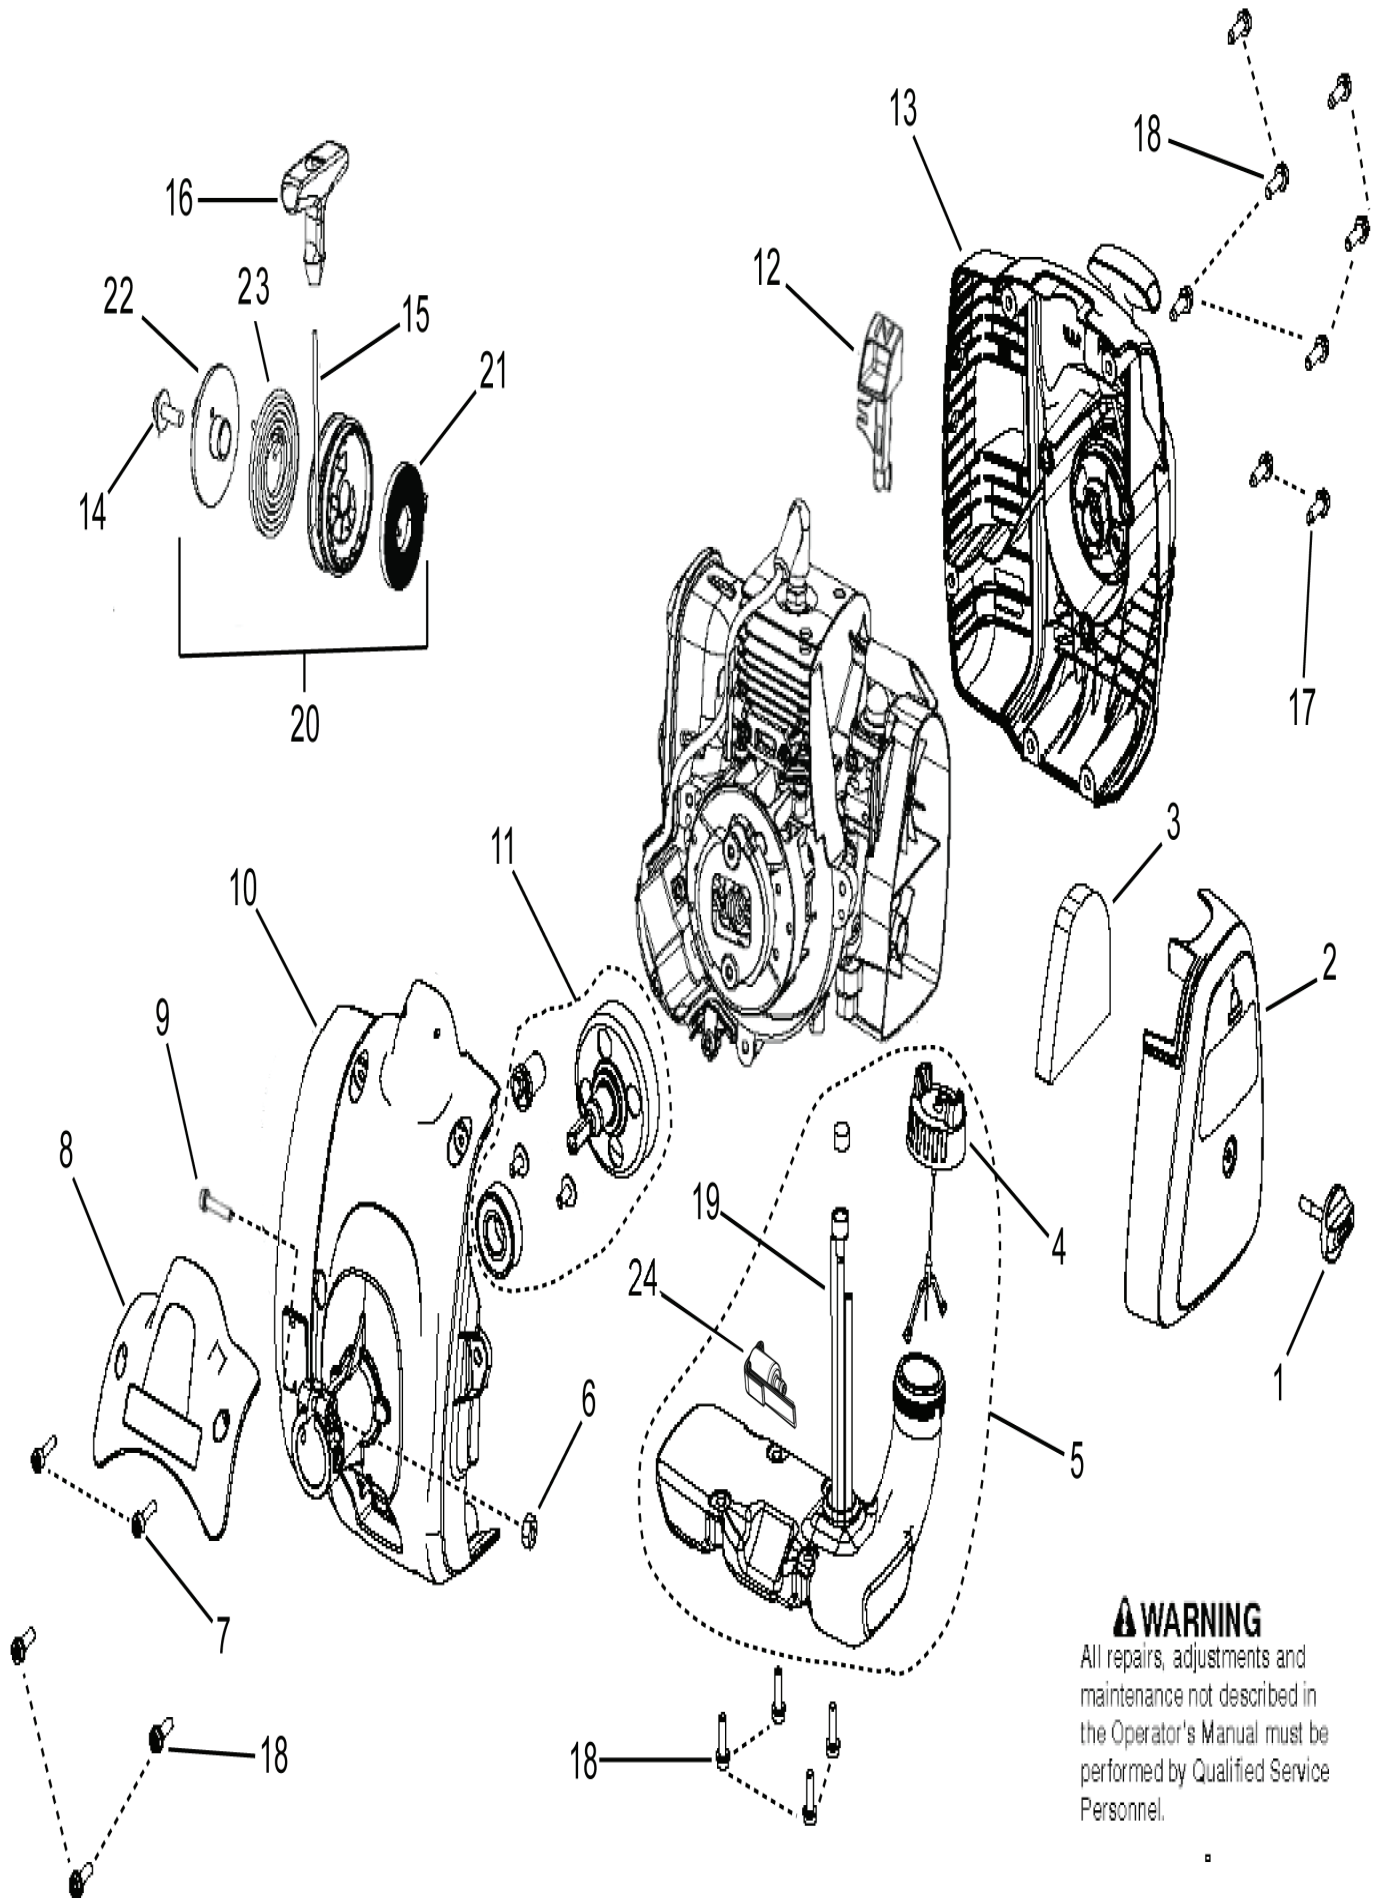

TRIMMERS/EDGERS

PXM_REF	PXM_PARTNO	DESCRIPTION	PXM_REMARK	QTY.
1	537213209	KNOB	COVER	1
2	524853801	FILTER COVER	AIR FILTER	1
3	574242701	AIR FILTER	AIR FILTER	1
4	574162304	TANK CAP ASSY	FUEL TANK	1
5	545008094	KIT	FUEL TANK ASSEMBLY	1
6	731231401	HEXAGON NUT	Nut	1
7	574444001	SCREW ITXSCT		2
8	585644901	GUARD		1
9	525755104	SCREW ITXSCFM		1
10	584993802	CLUTCH COVER ASSY		1
11	580446601	KIT	CLUTCH DRUM	1
12	524853701	CHOKE BUTTON		1
13	580294001	STARTER ASSY		1
14	545112801	SCREW		1
15	545008079	KIT-ROPE		1
16	575489501	STARTER HANDLE		1
17	573925801	SCREW ITXSCT		2
18	525755101	SCREW ITXSCFM		13
19	545008096	KIT		1
20	585530301	STARTER PULLEY		1
22	579366201	PULLEY		1
23	578465101	SPRING		1
24	574603901	FUEL FILTER		1