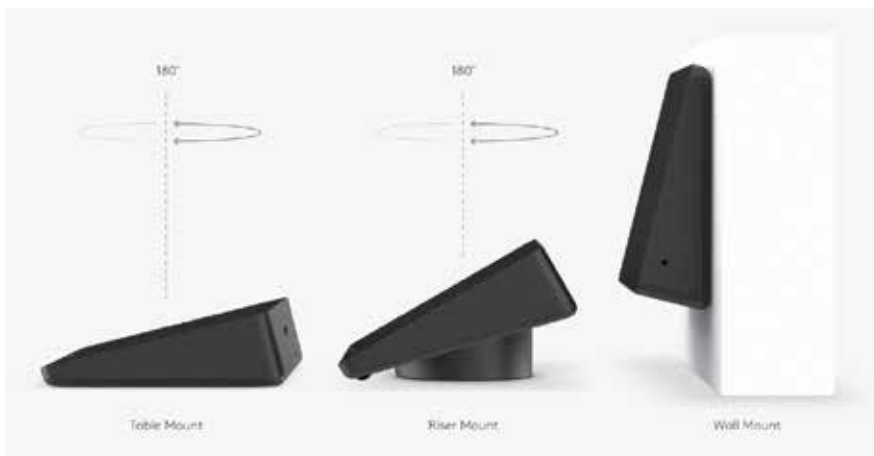

### Rally Mounting Kit

Included with medium and large configurations

Securely position Rally Camera on wall or near ceiling

Low-profile speaker brackets provide "floating" appearance

Robust cable retention brackets keep connections tight

### Rally Mic Pod

Modular microphones with RightSound for Logitech Rally

Auto-levels voices and suppresses noise for clear audio

Convenient mute control and indicator light

Connect up to seven Mic Pods for U-shaped tables and large rooms

## MOUNTS FOR LOGITECH TAP

Place the Logitech Tap touch controller on the tabletop, or add a mount for better security, convenience, and cable management. The Table and Riser mounts fit in standard grommet holes and swivel 180° for operation from both sides of the table. The Wall mount saves space in smaller rooms.