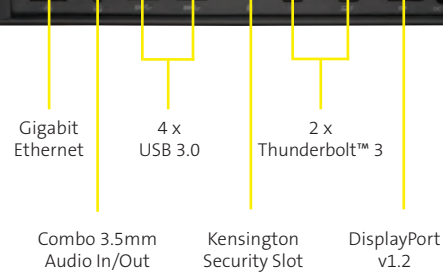

Adjustable Security Arms

Accommodates 11-15" thin and light laptops

Rear Connections

K-Fob™ Smart Lock Technology

Encrypted security with the simplicity of keyless locking

LD5400T Thunderbolt™ 3 Dock with K-Fob™ Smart Lock

Single-User - K33476EU

For a simple locking experience for fixed desk users

Multi-User with Admin Control - K39470M

For hot desking, hoteling and shared workspaces

- Thunderbolt™ Technology - up to 40Gbps data transfer rates
- 5K (5120x2880 @ 60Hz) for a single monitor or 4K (4096x2160 @ 60Hz) for dual monitors
- 85W Power Delivery for compatible models
- For thin and light laptops 11-15" screen size
- Compatible with Windows® 10 and macOS® 10.13 or later