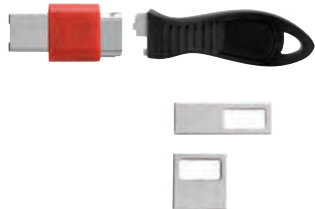

USB Port Lock with Blockers

K67913WW

- Block multiple adjacent ports with one lock and allow continued secure use of authorised USB devices
- Reduces the risk of data leakage, data theft and unauthorised uploads
- Software-free solution physically blocks USB ports from unauthorised access