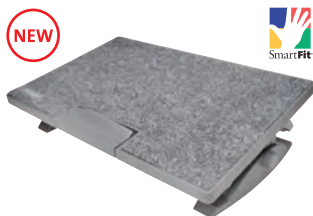

Foot Rests

Kensington®

NEW