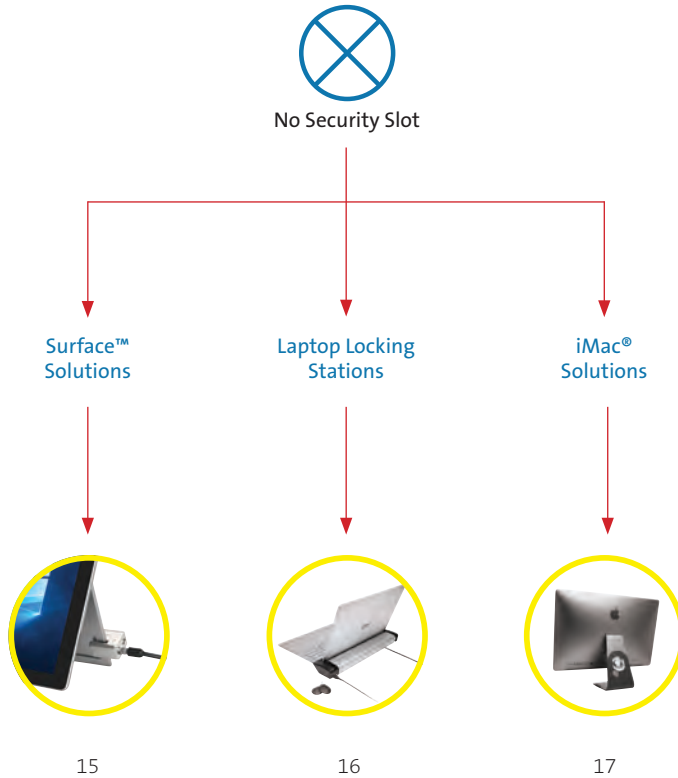

**BlackBelt™ Rugged Case
for Surface™ Go**
K97454EU - page 85

Kensington®

Security Solutions

From the invention of the first computer cable lock, to privacy filters and electronic locking, Kensington keeps your devices and information right where they belong.

Choosing the Best...

Take the guesswork out of finding the ideal locking solution...

... Locking Solution

... visit www.kensington.com/securityselector

SECURITY SELECTOR

kensington.com/securityselector

SELECT YOUR LAPTOP