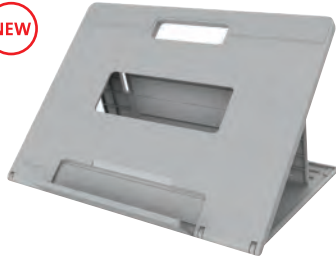

NEW

SmartFit® Easy Riser™ Go Laptop Cooling Stand - 17"

K50420EU

- Supports standard and gaming laptops up to 17"
- SmartFit® System simplifies ideal ergonomic height positioning
- 8 angle options up to 50°
- Foldable dual kickstand provides additional viewing and height flexibility
- Padded inserts, wide-bottom ledge and anti-slip foot pads for secure & stable fit
- Dissipates heat build-up to extend the longevity of device battery
- Small desktop footprint and folds flat for easy portability
- Use with an external keyboard and mouse (sold separately)

NEW