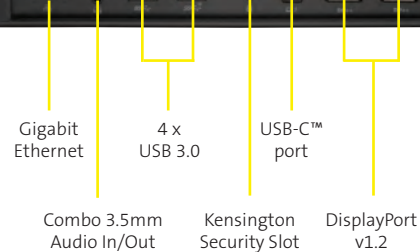

Also available

Laptop Locking Stations - see page 16

Register & Retrieve™ Program

For replacement K-Fobs™ - see page 17