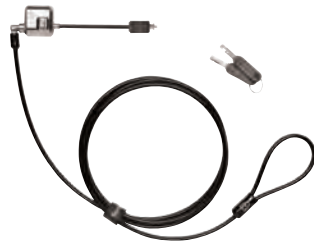

MicroSaver[®], MiniSaver[™] and Combination Locks

MicroSaver[®] Keyed Lock

64020 | K67723US

- Choice of 5.3mm (64020) or 8mm (K67723US) thick cable
- Hidden Pin[™] technology ensures tubular locks cannot be picked offering the highest levels of security
- Tamper Evident[™] technology alerts you that someone has tried to steal your device
- Anti-Shear[™] technology protects against intrusion by force
- Register & Retrieve[™] program

MiniSaver[™] Mobile Keyed Lock

K67890WW

- Cleat[™] Locking Technology uses retracting claws to create a strong connection between device and lock
- Off-body main lock housing creates valuable port and jack space for other device accessories
- Keyless one-handed engagement
- Cut-resistant Carbon Steel cable
- Register & Retrieve[™] program for quick & easy replacement of lost keys