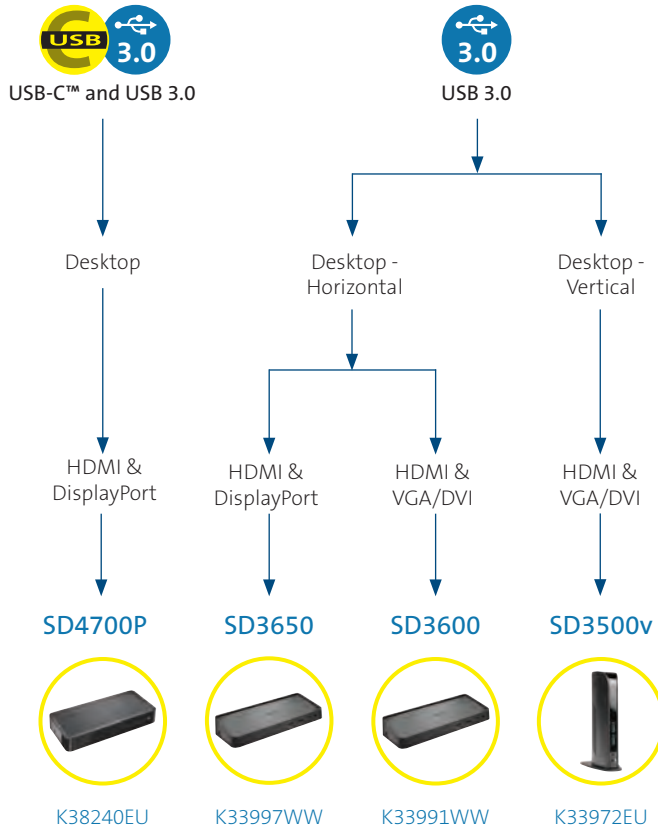

... Docking Solution

Please refer to individual product specifications on pages 42 - 48