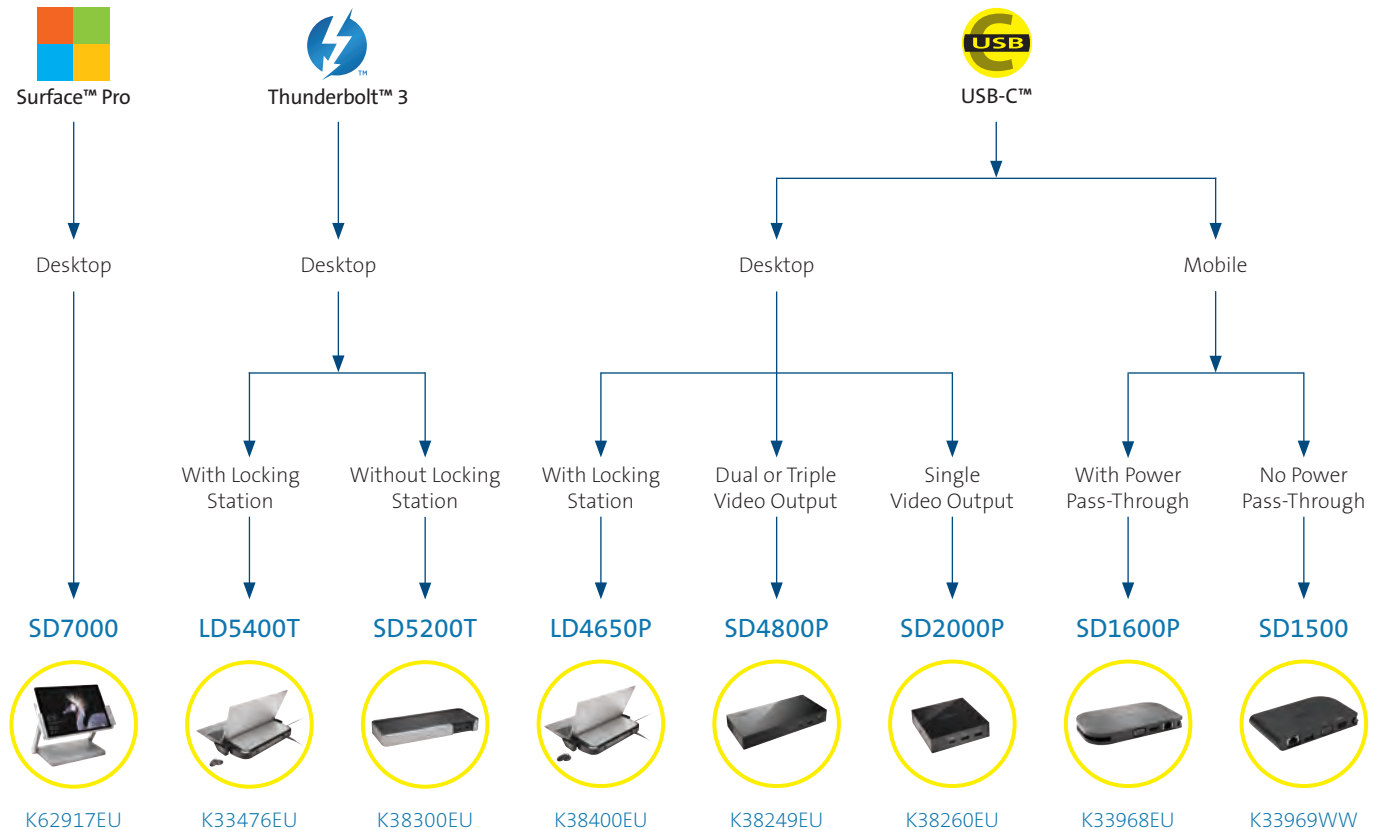

Choosing The Best...

Please refer to individual product specifications on pages 42 - 48