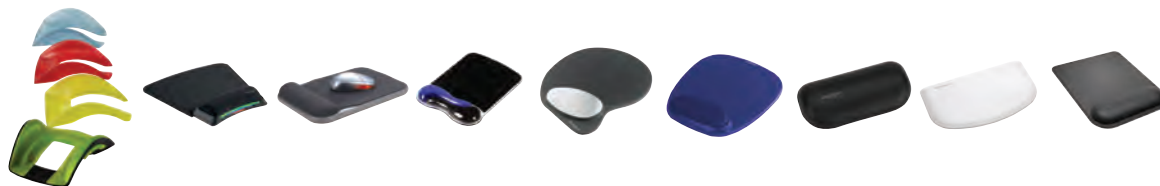

Mouse Pads & Wrist Rests - Range at a Glance

Kensington®

	SmartFit® Conform Wrist Pad	SmartFit® Height Adjustable Mouse Pad	Height Adjustable Gel Mouse Pad	Duo Gel Mouse Pads with Wrist Support	Gel Mouse Pads with Wrist Support	Foam Mouse Pads with Wrist Support	ErgoSoft™ Wrist Rest for Standard Mouse	ErgoSoft™ Wrist Rest for Slim Mouse / Trackpad	ErgoSoft™ Wrist Rest for Standard Mouse Pad
Item Code	K55787EU	K55793EU	57711	62401 (blue/smoke) 62402 (red/black) 62399 (black/smoke)	62386 (black) 64273 (blue) 62404 (black/grey)	62384 (black) 64271 (blue)	K52802WW (black) K50432EU (grey)	K52803EU (black) K50436EU (grey)	K52888EU (black) K50437EU (grey)
Material	Silicone	Gel	Gel	Gel	Gel	Foam	Gel	Gel	Gel
Height Adjustable	✓	✓	✓						
Wipe Clean	✓			Wrist rest only			✓	✓	✓
Ambidextrous	✓	✓	✓	✓	✓	✓	✓	✓	✓
Anti-Microbial		✓							
SmartFit®	✓	✓							
FIRA Tested	✓	✓	✓	✓			✓