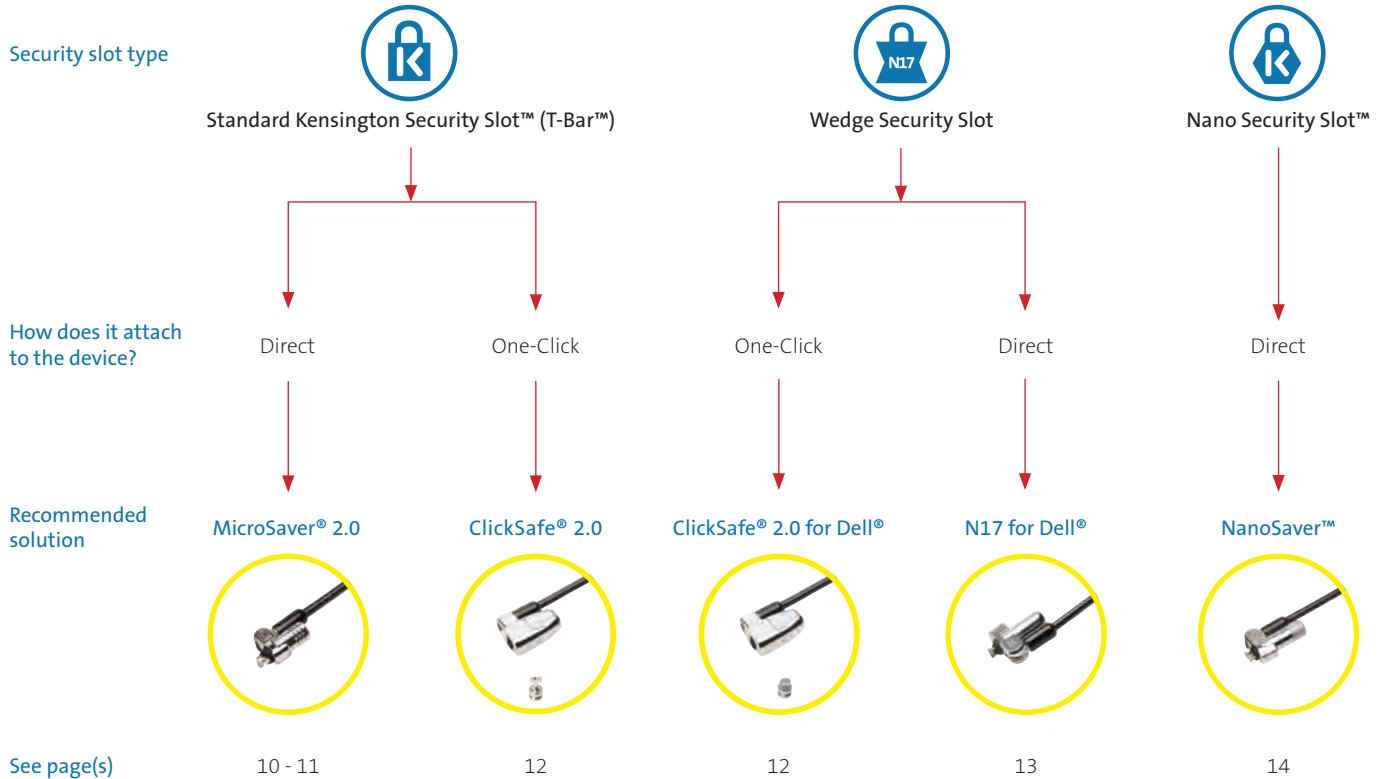

**BlackBelt™ Rugged Case
for Surface™ Go**
K97454EU - page 85

Kensington®

Security Solutions

From the invention of the first computer cable lock, to privacy filters and electronic locking, Kensington keeps your devices and information right where they belong.

Choosing the Best...

Take the guesswork out of finding the ideal locking solution...

... Locking Solution

... visit www.kensington.com/securityselector

SECURITY SELECTOR

kensington.com/securityselector

SELECT YOUR LAPTOP

Manufacturer

Model

Product

SEARCH FOR YOUR LAPTOP

HP EliteBook 1020 x360 G2

We've taken the pain out of finding the right locking solution with the Kensington Security Selector. Find the recommended lock by choosing the make, model and product number, or simply jump straight to the exact device.

MicroSaver® 2.0 Twin Laptop Lock

K65048WW

Secure Two Devices with One Lock

Two lock heads allow a laptop and peripheral device to be secured using one accessory

- Low profile (10mm) lock head with pivot and rotate for easy engagement
- 5mm keying system
- Hidden Pin™ technology reduces picking risk
- T-Bar™ locking technology attaches to standard Kensington Security Slot™
- Register & Retrieve™ program for quick & easy replacement of lost keys