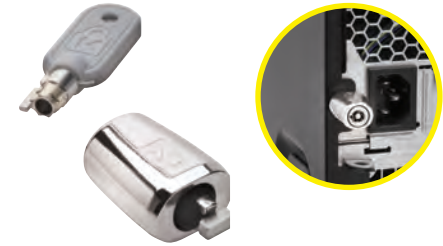

MicroSaver® 2.0 Chassis Single Keyed Lock

K64430S

PC Security Inside and Out

Secures the computer cabinet to prevent theft of components, including CPU, graphics card and hard drive

- Uses single keying so only authorised people have access
- T-Bar™ locking mechanism provides superior strength and theft protection
- Tamper Evident™ technology alerts you that someone has tried to steal your device
- Anti-Shear™ technology protects against intrusion by force
- Tough, stainless steel components