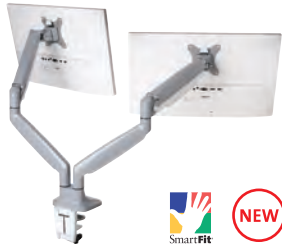

Monitor Arms

Kensington®

SmartFit® One-Touch Monitor Arms

K55471EU | K55470EU

Dual - K55471EU
Single - K55470EU

- SmartFit® System simplifies ideal ergonomic height positioning
- One-touch adjustable arms with gas spring simplifies height adjustment (179-505mm)
- 180° swivel and monitor rotation
- ±90° tilt adjustment
- VESA® 75 & 100 compatible mounting pattern for monitors 13-32", max. 9kg/20lbs per arm
- C-clamp and grommet installation options