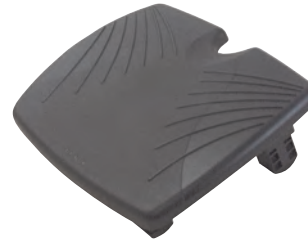

SoleRest

56158

- 12 height and angle positions for personalised comfort
- Contoured foot grip panel helps prevent slipping
- Generous platform 450 x 350mm
- Elevates legs to improve posture and circulation and reduce lower back pressure
- Max. height 18cm
- Cool graphite grey platform in tough, scratch resistant and easy to clean plastic

FIRA Tested
Part of the Exaco Group Details available on request