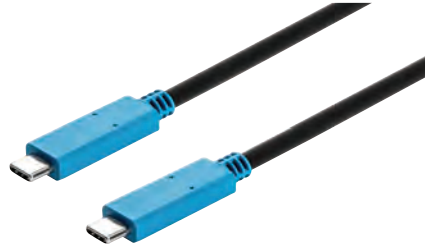

USB-C™ 1m Cable

K38235WW

- 1m USB-C cable capable of carrying up to 4K video and data transfer
- Cable also supports up to 60W Power Delivery
- Compatible with the Kensington SD4800P and SD2000P USB-C docking stations
- The USB-C device must support DisplayPort Alt Mode over USB-C for video output
- Only compatible with USB-C devices running Windows® & later, macOS® 10.10 & later, or Chrome OS™