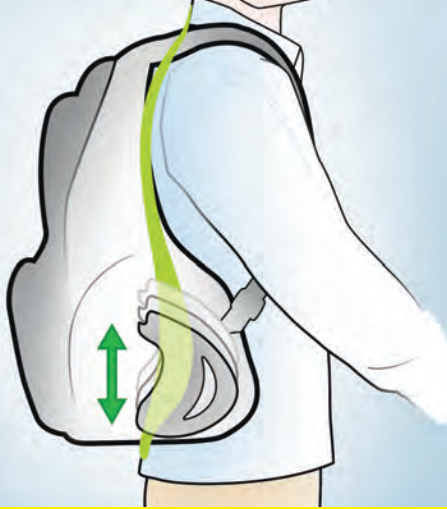

Contour™ Bags

Kensington®

The Contour™ System

Our Contour™ bags feature proprietary, contoured panels and a weight-distribution system that shift weight closer to your stronger, load-bearing muscles. This decreases shoulder fatigue and reduces weight impact by 35% so the case feels lighter.